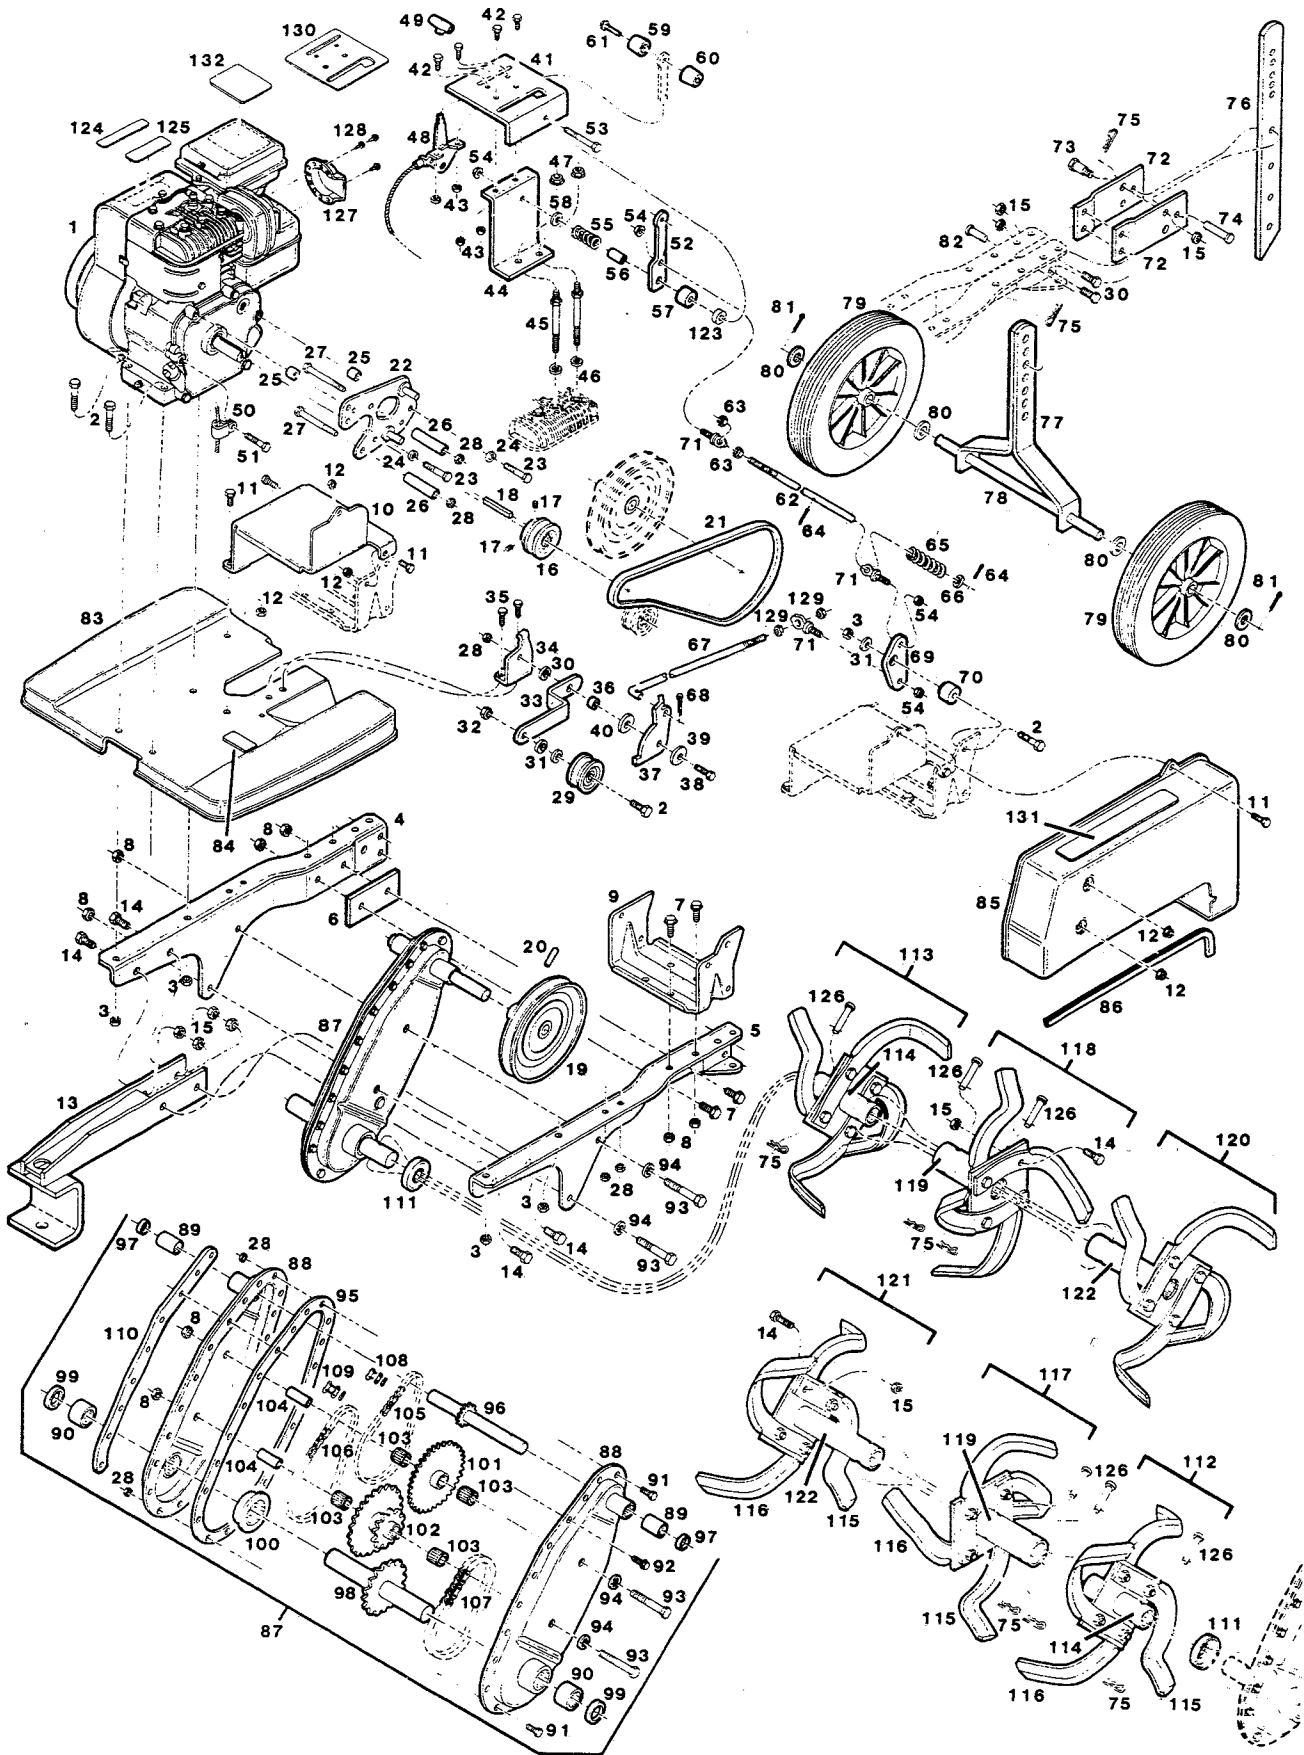

FL 36TMTK
36" Tiller Attachment

**MODEL 36TMTK
5 HP 36" Tiller Attachment**

Index No.	Part No.	Description	Index No.	Part No.	Description
1	*	Engine - 5 H.P.	70	468066	Spacer - bellcrank
2	150250	Bolt - hex 5/16-18 x 1-1/2	71	152876	Stud - rod guide
3	715490	Nut - hex 5/16-18 top lock	72	571232	Plate - drag bar
4	575829	Beam - support R.H.	73	153650	Bolt - shoulder 3/8-16 x 1-1/4
5	575811	Beam - support L.H.	74	616532	Pin - clevis 3/8 x 1-1/2
6	468058	Spacer - beams	75	715011	Hairpin cotter
7	458968	Bolt - hex 3/8-16 x 1	76	435032	Bar - drag
8	715441	Nut - hex 3/8-16 twin whiz	77	574780	Bracket - gauge wheel
9	447011	Channel - support	78	557116	Axle - gauge wheel
10	570333	Cover - channel	79	498808	Wheel - gauge 10 x 1.75 x 1/2
11	152660	Bolt - hex 1/4-20 x 1/2	80	156075	Washer - flat 1/2
12	715078	Nut - hex 1/4-20 whiz	81	317016	Pin - cotter 1/8 x 1
13	576314	Bar - tiller hitch	82	715375	Pin - clevis 1/2 x 1-3/8
14	715326	Bolt - hex 3/8-16 x 1	83	575803	Hood - tine
15	715086	Nut - hex 3/8-16 top lock	84	446799	Pad - bumper
16	618744	Pulley - engine	85	570341	Guard - belt
17	315093	Set screw 5/16-18 x 1/4	86	447177	Strip - moulding (rubber)
18	446757	Key - pulley 3/16 square x 2	87	432310	Transmission - tine drive
19	584748	Pulley - transmission			Includes item 88 thru 110
20	314062	Pin - roll 1/4 x 1-1/8	88	432260	Case - transmission, half w/bearings
21	421321	Belt - drive			Includes next 2 parts
22	464206	Plate - belt guide	89	423442	Bearing - input shaft
23	150433	Bolt - hex 1/4-20 x 2	90	617241	Bearing - output shaft
24	715094	Washer - split lock 1/4	91	715052	Bolt - hex 1/4-20 x 1/2
25	468678	Spacer - belt guide	92	153601	Bolt - hex 1/4-20 x 3/4
26	468686	Spacer - belt guide	93	458927	Bolt - hex 3/8-16 x 2-3/4
27	450007	Bolt - hex 1/4-20 x 3-1/4	94	461780	Washer - lock 3/8 int tooth
28	715508	Nut - hex 1/4-20 top lock	95	555151	Gasket - transmission case
29	672923	Pulley - idler	96	417469	Shaft - input w/sprocket
30	152553	Washer - flat	97	774695	Seal - oil, input shaft
31	461731	Washer - flat 3/8	98	417501	Shaft - output w/sprocket
32	715524	Nut - hex jam 3/8-16	99	774547	Seal - oil, output shaft
33	557330	Arm - idler pulley	100	468033	Spacer - output shaft
34	771006	Bracket - idler mounting	101	590018	Sprocket - upper w/bearings
35	715045	Bolt - hex 1/4-20 x 3/4			Includes two of ref. #103
36	467829	Bushing - idler arm	102	590000	Sprocket - lower w/bearings
37	463323	Plate - idler pivot			Includes two of ref. #103
38	158972	Bolt - hex 1/4-20 x 1	103	423434	Bearing - needle
39	159194	Washer - flat	104	432922	Sleeve - needle bearing
40	461236	Washer - flat	105	425314	Chain - roller, No. 35
41	575787	Panel - control	106	425421	Chain - roller, No. 420
42	458687	Screw - hex slotted #10-24 x 1/2	107	425348	Chain - roller, No. 50
43	452318	Nut - hex #10-24 nylock	108	424903	Master link No. 35 chain
44	575779	Bracket - control panel	109	425124	Master link No. 420 chain
45	163568	Stud - panel bracket	110	426015	Strap - nut plate
46	311118	Washer - split lock 5/16	111	762245	Cover - hub seal
47	157610	Nut - hex 5/16-18 flange	112	570382	Tine assembly R.H. inner
48	780361	Control - throttle w/cable	113	570408	Tine assembly L.H. inner
49	744037	Knob - throttle control	114	788133	Hub - inner tines
50	447979	Clip - throttle cable	115	786483	Tine - bolo L.H.
51	450072	Bolt - hex 1/4-20 x 1-1/2	116	786707	Tine - bolo R.H.
52	558320	Lever - tine drive control	117	570390	Tine assembly R.H. intermediate
53	616094	Bolt - hex 1/4-20 x 2-1/2	118	570416	Tine assembly L.H. intermediate
54	451419	Nut - hex 1/4-20 flange top lock	119	788117	Hub - intermediate tines
55	775072	Spring - lever	120	575738	Tine assembly L.H. outer
56	156992	Spacer - spring	121	575746	Tine assembly R.H. outer
57	158394	Spacer - lever, long	122	788026	Hub - outer tines
58	615690	Washer - flat 1/4	123	467779	Spacer - lever, short
59	744086	Knob - control lever, plain	124	402016	Decal - hand placement
60	744094	Knob - control lever, threaded	125	551846	Decal - caution disengage
61	458661	Screw - phillips #10-24 x 1-1/4	126	488825	Pin - clevis 3/8 x 2
62	783985	Rod - linkage, clutch control	127	132142	Deflector - muffler
63	310045	Nut - hex 5/16-18	128	120048	Screw - hex #8-32 x 3/8
64	489393	Pin - roll 1/8 x 3/4	129	310052	Nut - hex 1/4-20
65	775080	Spring - linkage rod	130	552927	Decal - control panel
66	715185	Washer - flat 5/16	131	551648	Decal - caution
67	530402	Rod - linkage	132	551655	Decal - tine warning
68	715029	Pin - cotter 3/32 x 3/4			
69	530428	Bellcrank - linkage rods			