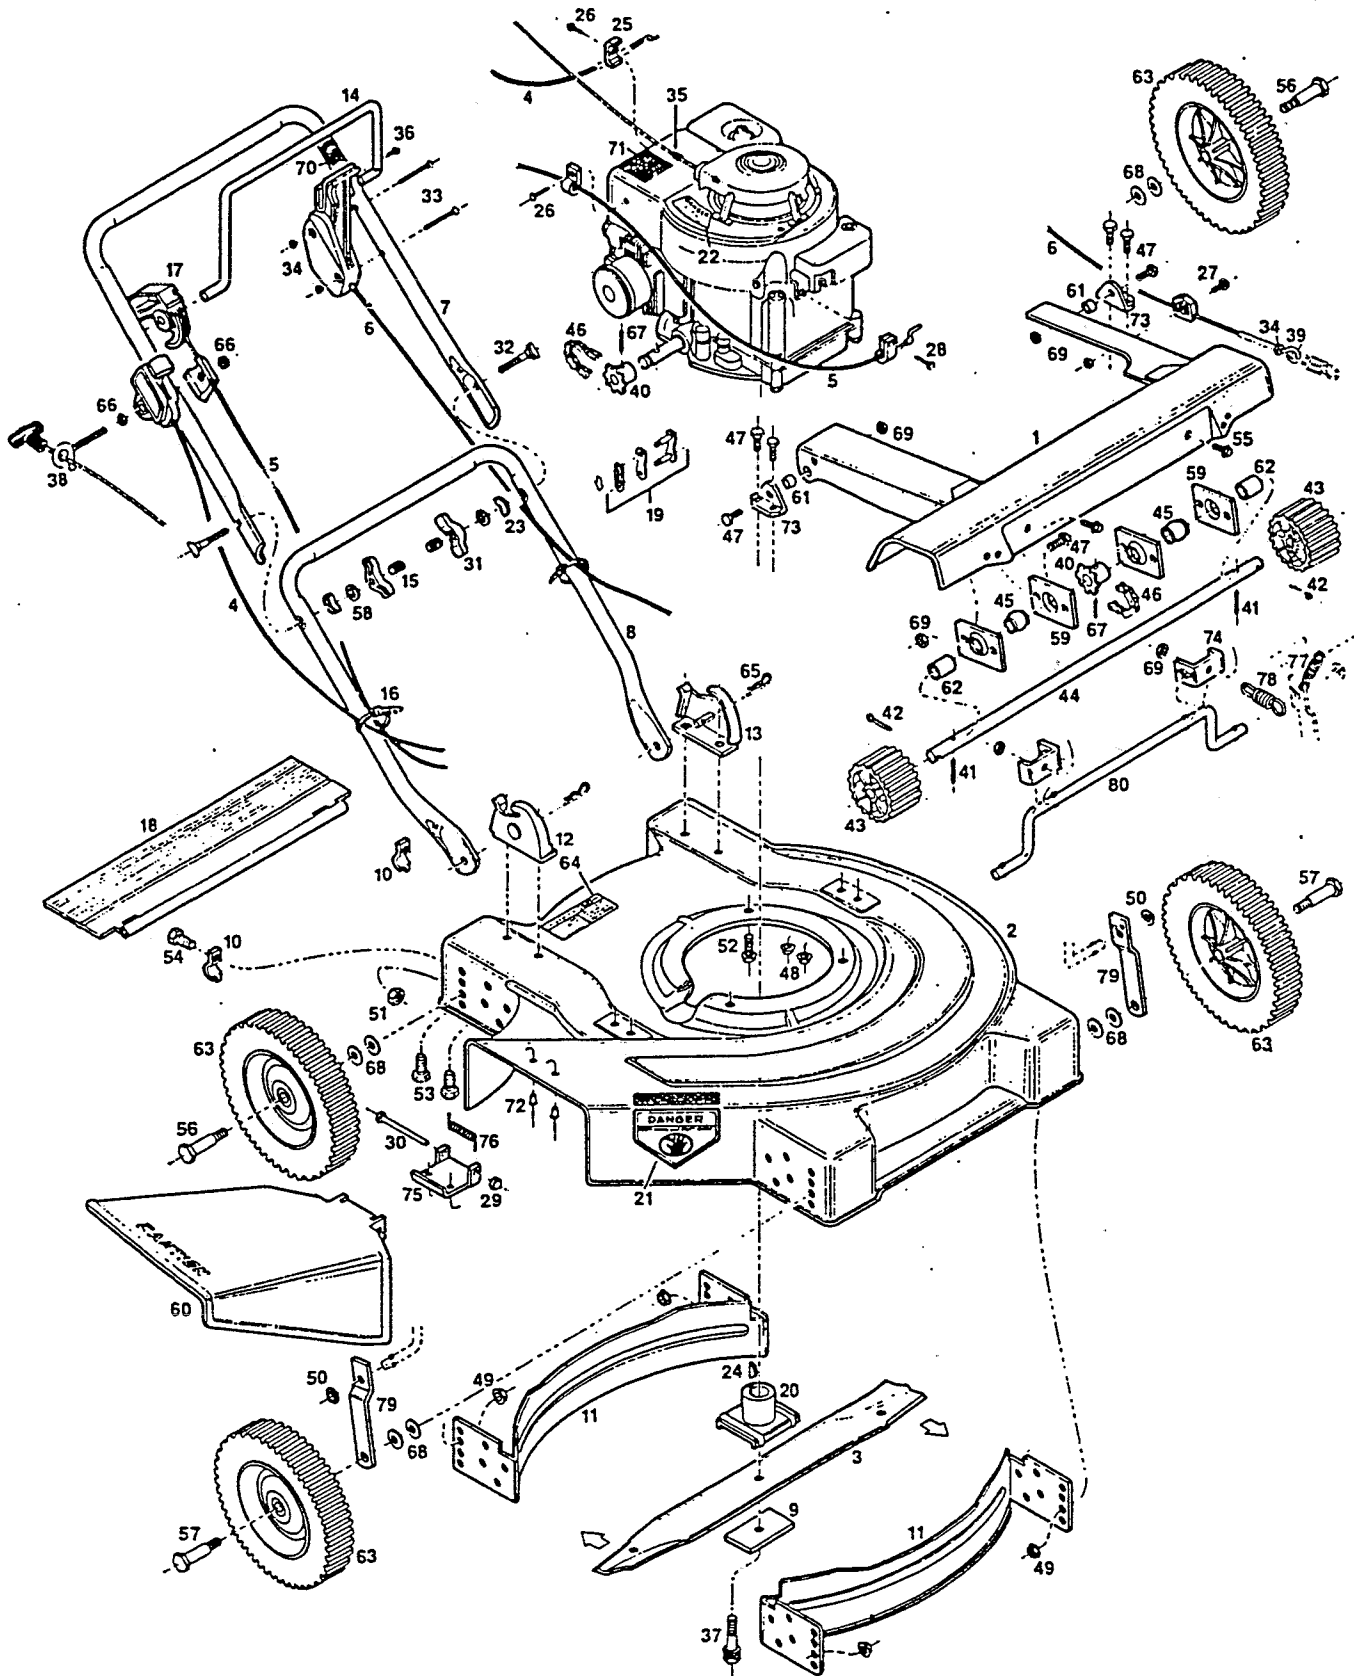

Model 37C
22" Self-Propelled Rotary Mower
 Grass Catcher 30-0215 (Not Shown)

PARTS LIST

Index Part			Index Part		
No.	No.	Description	No.	No.	Description
1	028159	Cover Assembly	41	314096	Roll Pin
2	028639	Deck - 22"	42	317016	Cotter Pin ¼"x1"
3	030353	Blade - 22"	43	416693	Pinion
4	050542	Control - Throttle Plastic	44	417741	Shaft
5	050732	Control - Engine/Blade*	45	423319	Bearing - Spherical
6	050807	Control - Ground Speed	46	425306	Chain
7	071092	Handle - Upper	47	449587	Bolt ¼"-20x½"
8	071563	Handle - Lower	48	451419	Nut ¼" 20 Top Lock Flange
9	106005	Washer - Blade	49	451492	Nut ¼"-16 Top Lock Flange
10	106914	Clip - Trailing Shield	50	452250	Push Nut - ¼"
11	106963	Baffle 22" Front & Rear	51	452318	Nut # 10-24
12	107086	Handle Bracket - Right Hand	52	457168	Bolt ¼"-16x½" Thread Forming
13	107094	Handle Bracket - Left Hand	53	457499	Bolt - ¼"-20x½" Thread Forming
14	107375	Control - Engine/Blade Crossbar*	54	458687	Bolt-#10-24x½"
15	110064	Bolt Cap	55	459206	Bolt-¼"-20x½" Flange Head
16	110379	Cable Tie	56	459552	Shoulder Bolt - Rear Wheel
17	111526	Cable Acuator	57	459560	Shoulder Bolt - Front Wheel
18	111609	Trailing Shield 22"	58	461665	Washer Lock - Internal Tooth
19	120295	Master Link #65	59	463778	Plate - Bearing Support
20	126466	Blade Adapler	60	463935	Chute Deflector Assembly*
21	144063	Decal - CPSC Danger	61	468355	Spacer - Pivot
22	144204	Decal - Blade Warning	62	468397	Spacer
23	150201	Washer - Curved 5/16"	63	498659	Wheel Assembly
24	150276	Woodruff Key #6	64	714170	Decal - Rating Plate
25	150318	Cable Clamp	65	715011	Hitch Pin #3
26	150623	Screw - Hex Head Sheet Metal #10x½"	66	715037	Nut ¼"-20 Keps
27	151522	Bolt #10-24x½" Hex Washer Head	67	715193	Roll Pin
28	151613	Screw - #10-32x¾" Hex Head Sems	68	715417	Washer - ¾ SAE
29	151753	Pal Nut - 3/16"	69	715508	Nut - ¼"-20 Top Lock
30	151761	Deflector Axle	70	760074	Decal - Engine Control
31	151795	Wing Nut	71	760330	Decal - Starting Instructions
32	151936	Bolt - Curved Head 5/16"-18x2¼"	72	764290	Pop Rivet 3/16"
33	151944	Bolt - #10-24x2" Oval Head Machine	73	769069	Bracket - Pinion Tube
34	151985	Nut - #10-24 Hex	74	771691	Bracket
35	152074	Rope Stop	75	772251	Bracket - Deflector
36	152181	Screw - Bail Retaining	76	775585	Spring
37	152496	Blade Bolt	77	775817	Spring - Pinion Assembly
38	152629	Rope Guide - Long	78	775858	Spring - Drive Control
39	153890	Eye Bolt	79	778696	Arm - Actuator
40	170142	Sprocket - 8 Tooth	80	783597	Rod - Engagement