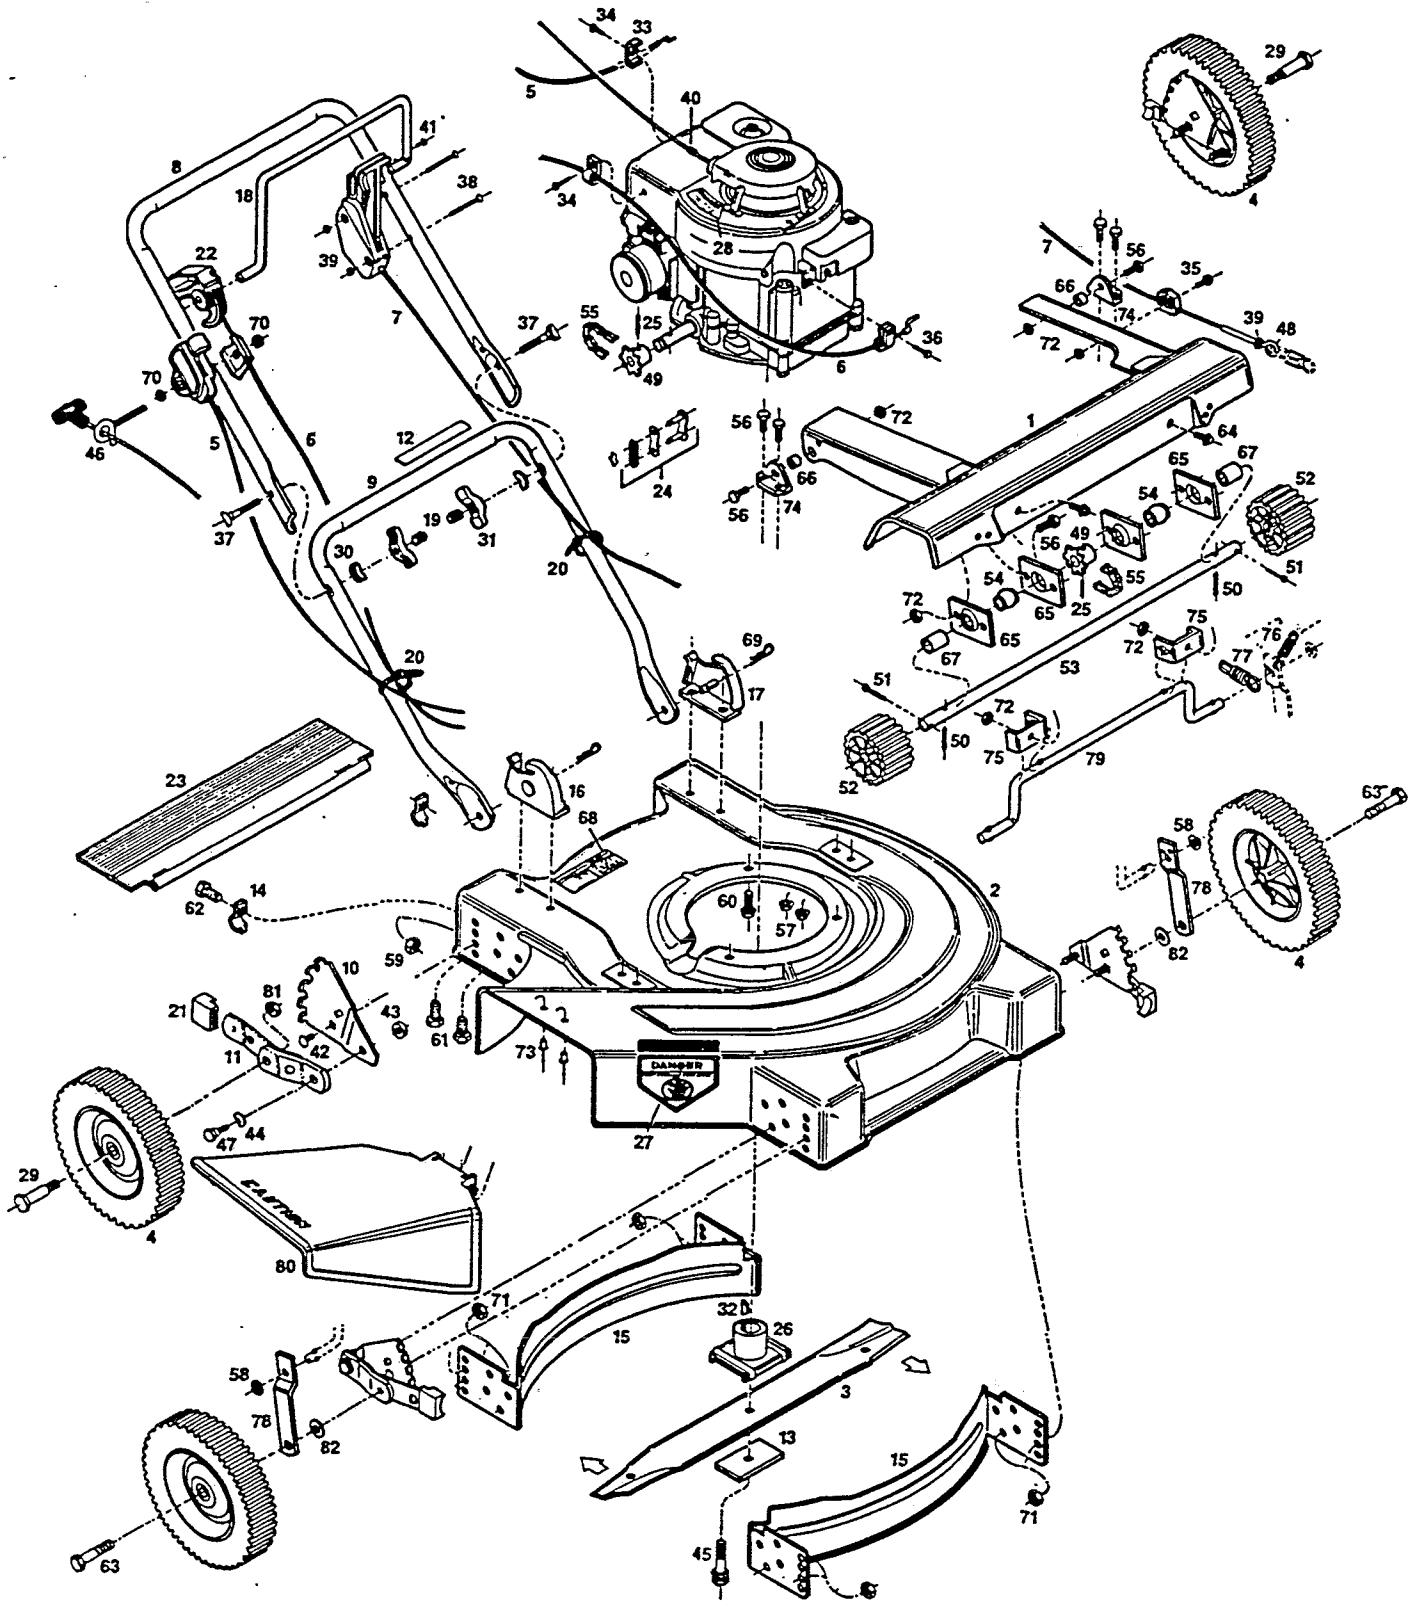

Model 38E
22" Self Propelled Rotary Mower
Grass Catcher 30-0215

227066

Model 38E
22" Self Propelled Rotary Mower
Grass Catcher 30-0215

PARTS LIST

Index No.	Part No.	Description
1	024489	Cover Assembly
2	028639	Deck - 22"
3	030353	Blade 22" Offset
4	498659	Wheel - 8"
5	051219	Control - Throttle with Cable
6	051029	Cable - Engine/Blade Control*
7	050815	Control - Ground Drive with Cable
8	071092	Handle - Upper
9	071563	Handle - Lower
10	090589	Back Plate - Height Adj.
11	091033	Wheel Arm Ass'y - Height Adjuster
12	144899	Decal - Starting Instructions
13	106005	Washer - Blade
14	106914	Clip - Trailing Shield
15	106963	Baffle - Front and Rear
16	107086	Handle Bracket - R.H.
17	107094	Handle Bracket - L.H.
18	109462	Bail - Engine/Blade Control*
19	110064	Plastic Bolt Cap
20	110379	Cable Tie
21	111260	Plastic Tip
22	111526	Cable Actuator
23	111617	Trailing Shield - 22"
24	120295	Master Link
25	715193	Roll Pin 3/16 x 1
26	126466	Blade Adapter
27	144063	Decal - Danger, Discharge Chute
28	001461	Decal - Blade Warning
29	156141	Bolt - Wheel, Rear
30	150201	Washer - curved 5/16"
31	151795	Wingnut 5/16-18
32	150276	Woodruff Key No. 6
33	150318	Cable Clamp
34	150623	Screw Sheet Metal No. 10 x 5/8
35	151522	Bolt No. 10-24 x 3/4
36	151613	Bolt - Hex, No. 10-32 x 3/8 Sems
37	151936	Bolt - Curved Head Square
38	151944	Bolt-Oval Head Mach., No. 10-24 x 2
39	151985	Nut - Hex No. 10-24
40	152074	Rope Stop
41	152181	Screw - Bail Retaining