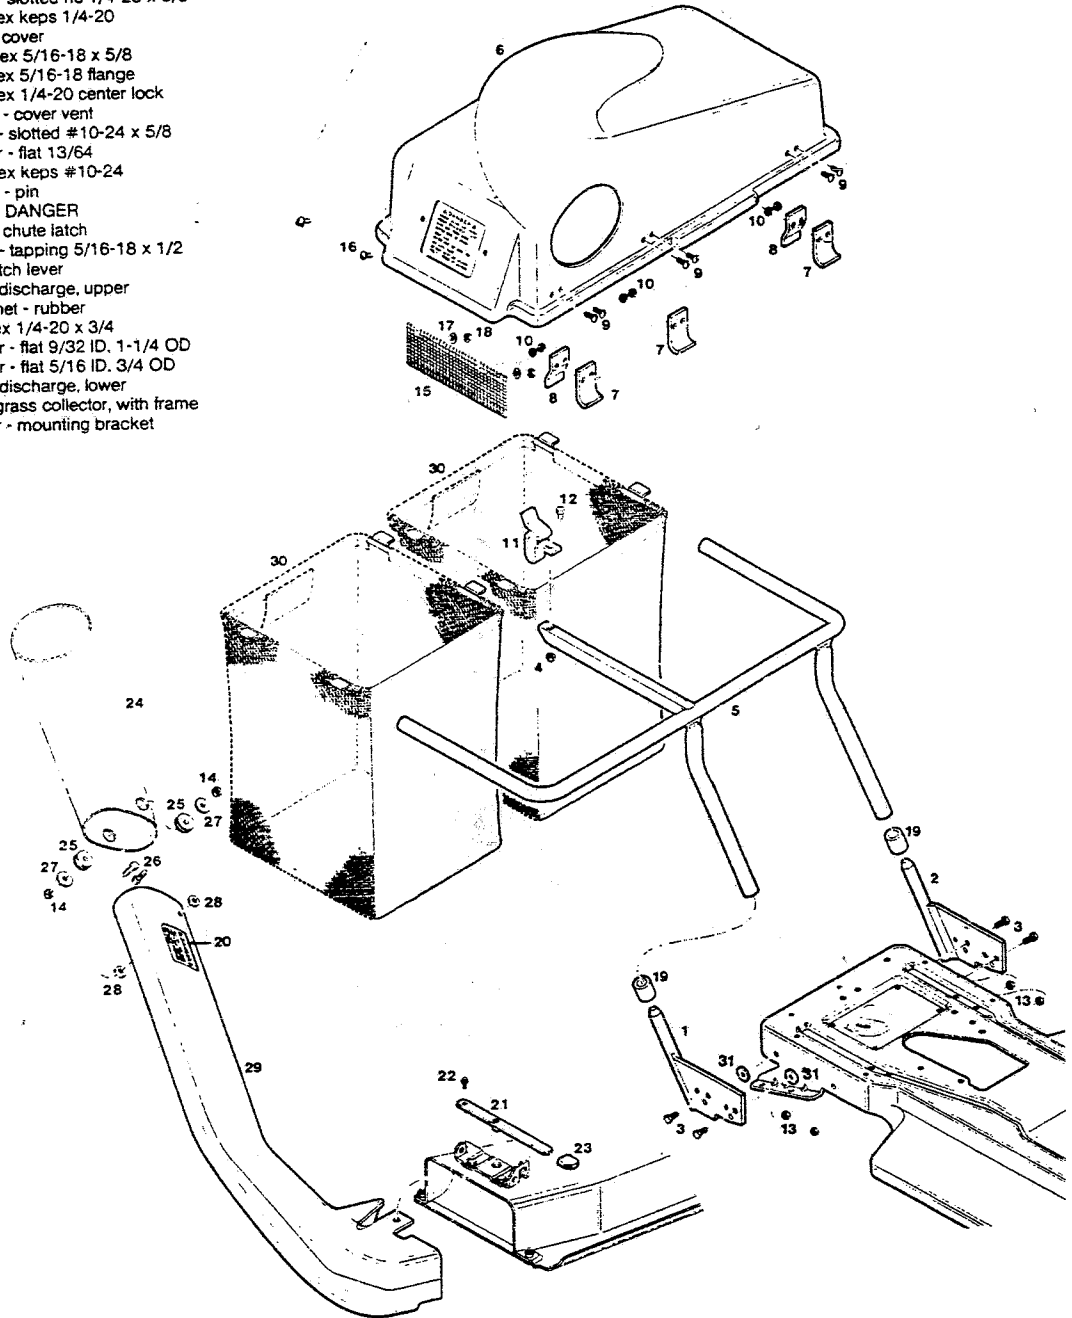

PARTS LIST - GRASS CATCHER

Index No.	Part No.	Description
1	086488	Bracket - Mounting RH
2	086496	Bracket - Mounting LH
3	150250	Bolt - Hex 5/16-18 x 1-1/2
4	616342	Nut - Hex 5/16-18 Center lock
5	338301	Frame - bag support
6	176404	Cover - grass catcher
7	098590	Hinge - cover
8	098582	Clip - bag retainer
9	159491	Screw - slotted hd 1/4-20 x 5/8
10	715037	Nut - hex keps 1/4-20
11	176420	Latch - cover
12	312074	Bolt - hex 5/16-18 x 5/8
13	157628	Nut - hex 5/16-18 flange
14	616375	Nut - hex 1/4-20 center lock
15	160945	Screen - cover vent
16	159442	Screw - slotted #10-24 x 5/8
17	159467	Washer - flat 13/64
18	715334	Nut - hex keps #10-24
19	381186	Spacer - pin
20	005751	Decal - DANGER
21	098558	Lever - chute latch
22	159483	Screw - tapping 5/16-18 x 1/2
23	110510	Tip - latch lever
24	042044	Tube - discharge, upper
25	159525	Grommet - rubber
26	159004	Bolt-hex 1/4-20 x 3/4
27	159509	Washer - flat 9/32 ID, 1-1/4 OD
28	158113	Washer - flat 5/16 ID, 3/4 OD
29	098533	Tube - discharge, lower
30	160929	Bag - grass collector, with frame
31	381731	Spacer - mounting bracket

S/N 228759
O/M 082745