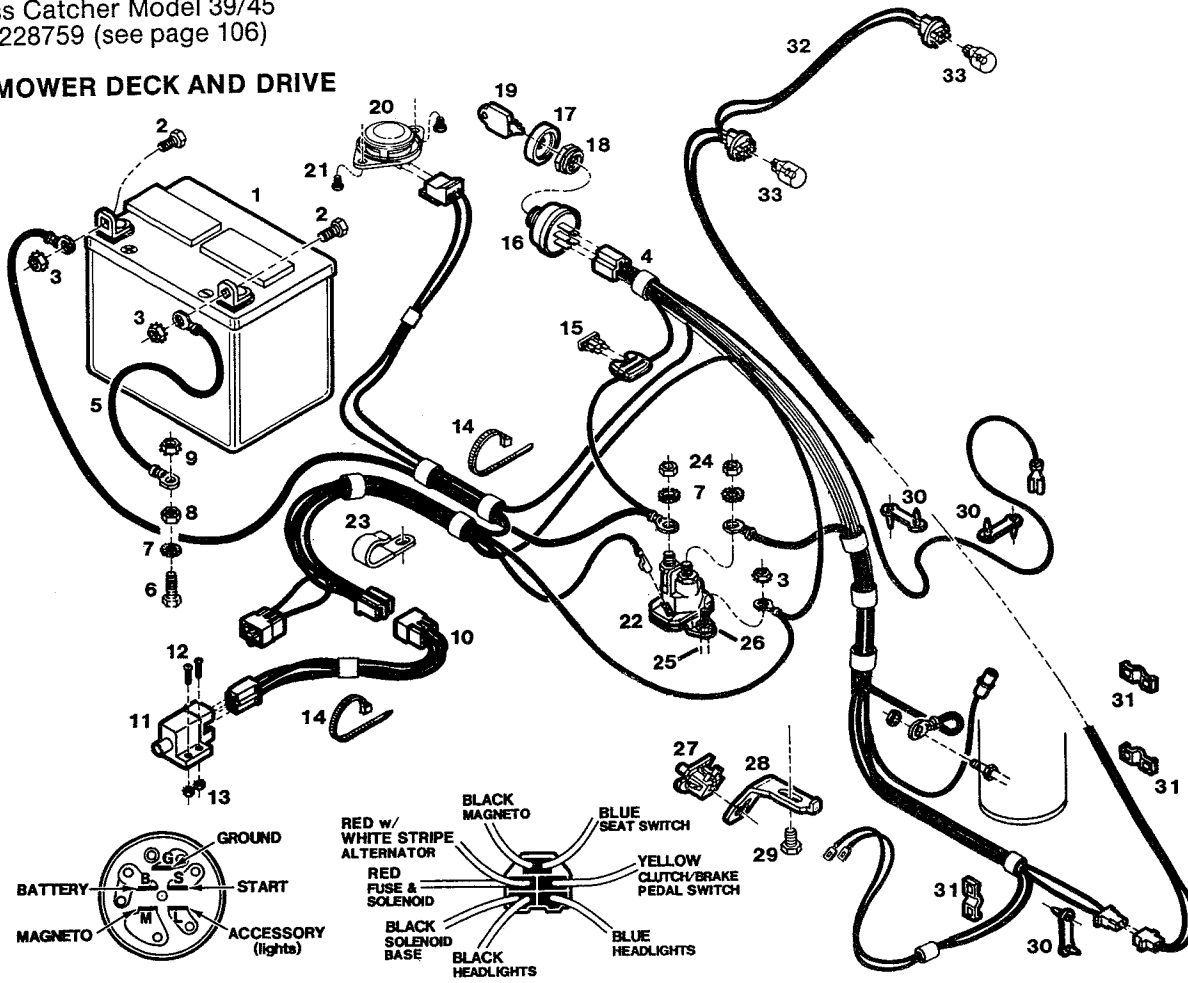

**MODEL 400G**  
 11 HP 36" Cut Lawn Tractor  
 Grass Catcher Model 39/45  
 P/N 228759 (see page 106)

**36" MOWER DECK AND DRIVE**

Index No.	Part No.	Description	Index No.	Part No.	Description
1	135350	Battery - 12 volt, dry	18	158717	Nut - 5/8-32 ignition sw.
2	449587	Bolt - 1/4-20 x 5/8 hex hd.	19	136242	Key - ignition
3	715037	Nut - 1/4-20 hex keps	20	135897	Switch - seat
4	136986	Harness - wire	21	158030	Screw - 1/4-20 x 3/8 phil. pan hd.
5	134908	Wire - ground	22	134940	Solenoid - starter
6	152108	Bolt - 5/16-18 x 1 hex hd.	23	135145	Retainer - deck wire
7	156430	Washer - 5/16 ext. tooth lock	24	157974	Nut - 5/16-24 hex
8	715177	Nut - 5/16-18 center lock	25	158121	Bolt - 1/4-20 x 3/4 hex hd.
9	150136	Nut - 5/16-18 keps	26	152967	Nut - 1/4-20 hex center lock
10	135368	Wire assy. - deck switch	27	135822	Switch - neutral start
11	134825	Switch - interlock, on deck	28	172171	Bracket - switch mtg.
12	158451	Screw - #10-24 x 5/8 phil. pan hd. blk.	29	158089	Screw - taptite 1/4-20 x 1/2
13	715334	Nut - #10-24 hex keps	30	112326	Retainer - wire
14	110379	Tie - nylon cable	31	134676	Clip - wire, press on
15	*	Fuse - 15 amp	32	136945	Harness - headlight
16	136226	Switch - ignition w/o keys	33	135533	Bulb - headlight
17	112698	Boot - ignition switch			