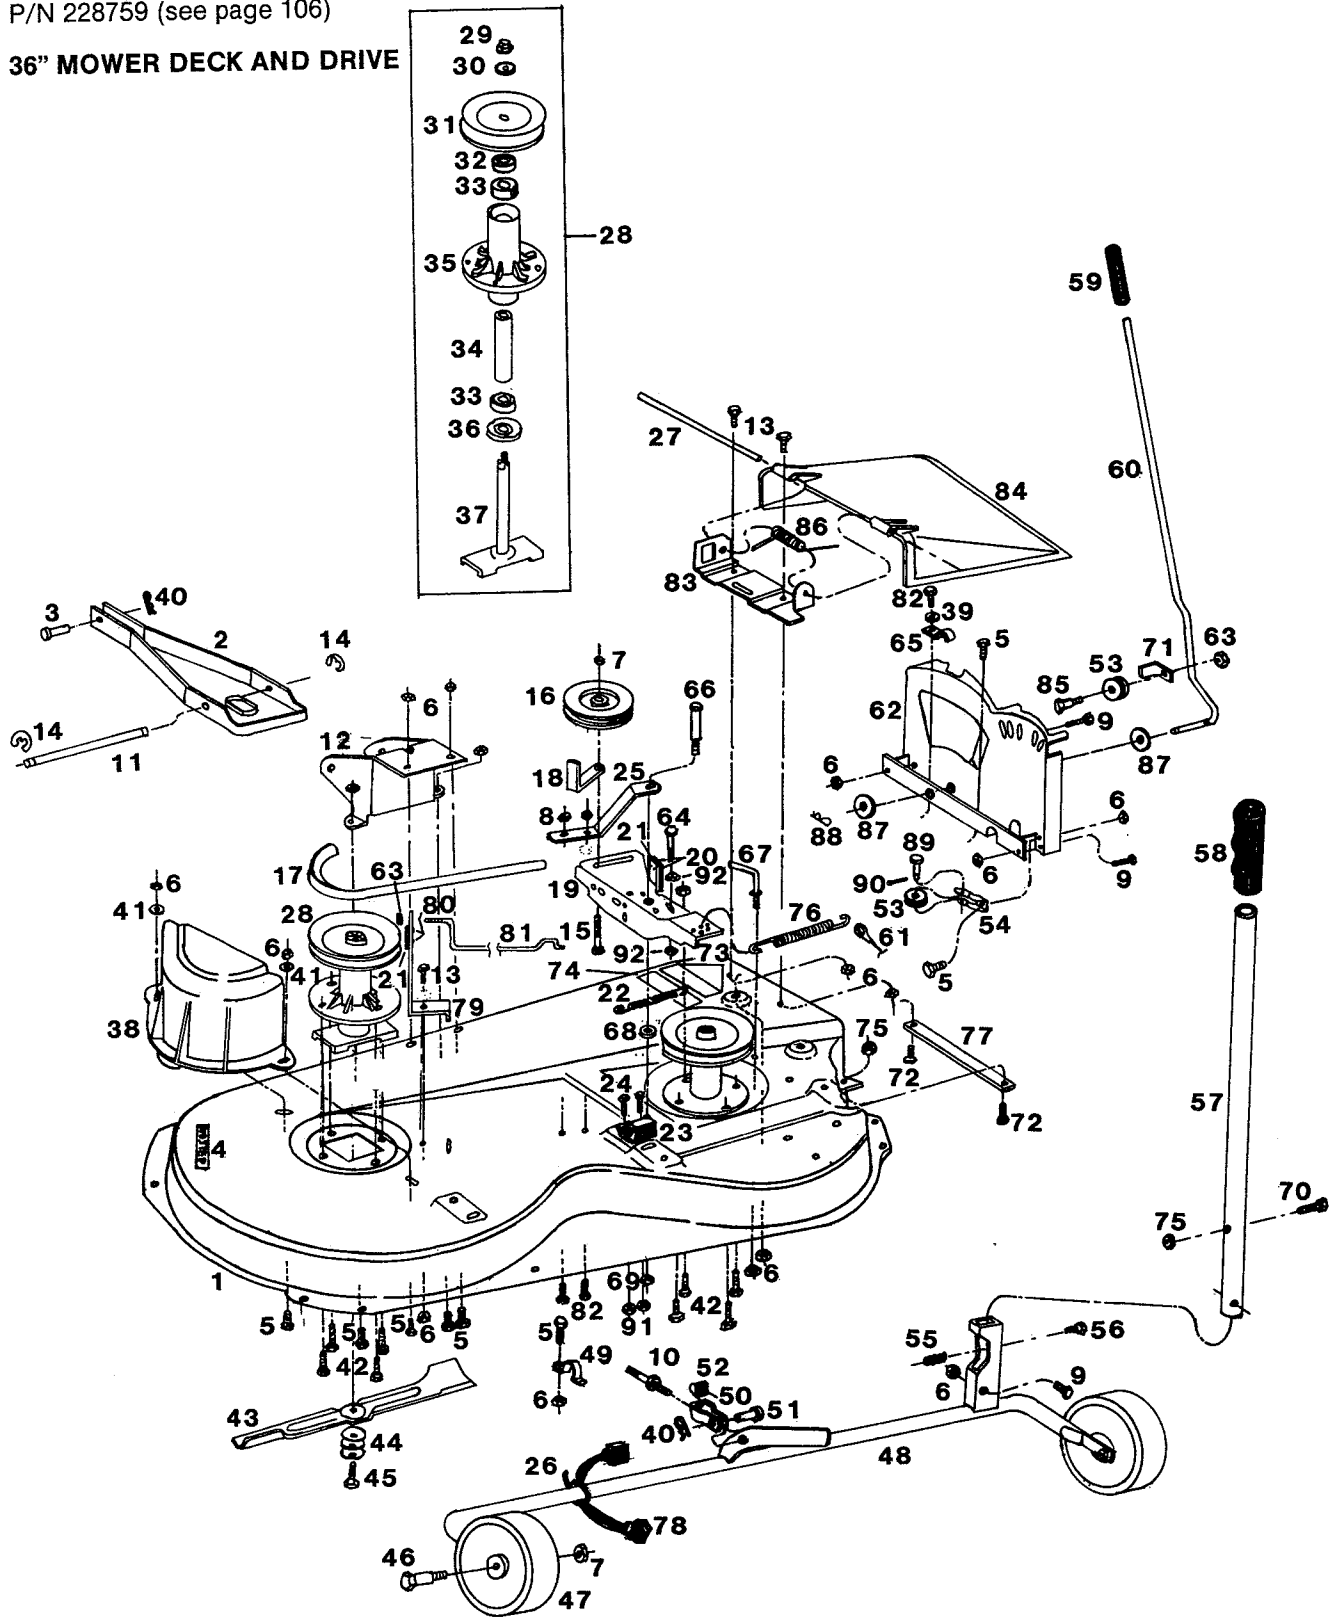

MODEL 400G
11 HP 36" Cut Lawn Tractor
Grass Catcher Model 39/45
P/N 228759 (see page 106)

36" MOWER DECK AND DRIVE

MODEL 400G
11 HP 36" Cut Lawn Tractor
Grass Catcher Model 39/45
P/N 228759 (see page 106)

36" MOWER DECK AND DRIVE

Index No.	Part No.	Description	Index No.	Part No.	Description
1	014555	Deck 36"	48	014613	Tube - pivot
2	014571	Bracket - front lift	49	014589	Support - pivot tube
3	158295	Pin - clevis	50	159137	Clevis - lift cable
4	004655	Decal - No Step	51	157263	Pin - clevis
5	450437	Screw - hex 5/16-18 x 5/8	52	157966	Nut - square 1/4-20
6	715177	Nut - center lock 5/16-18	53	112177	Pulley - blade engage cable
7	310011	Nut - center lock 3/8-16	54	014563	Support - cable pulley
8	159236	Nut - lock flange 5/16-18	55	109991	Spring - height adjust lever
9	157958	Screw - hex 5/16-18 x 1-1/2	56	158097	Screw - tapping 1/4-20 x 5/8
10	051664	Cable - lift	57	016022	Lever - height adjustment
11	095000	Rod - pivot	58	113274	Grip - height adjustment lever
12	014597	Bracket - front	59	112193	Grip - blade engage lever
13	312082	Screw - hex 5/16-18 x 1/2	60	016030	Lever - blade engage
14	316521	Ring - retaining	61	051698	Cable - blade engage
15	158444	Bolt - carriage 3/8-16 x 2	62	014605	Bracket - height adjustment
16	098004	Pulley - idler	63	152967	Nut - centerlock 1/4-20
17	135855	Belt - deck	64	450130	Bolt - hex 1/4-20 x 2
18	098012	Guide - belt	65	095265	Bracket - handle retaining
19	098053	Arm - idler w/brake pad (includes 20 & 21)	66	158733	Bolt - shoulder 1/2 x 3/8
20	159152	Rivet - 3/16 x 1/2	67	096511	Guide - belt
21	135046	Pad - brake	68	158337	Washer - flat 3/8 special
22	109637	Spring - return	69	715482	Nut - Whiz lock 3/8-16
23	134825	Switch - lockout	70	159079	Screw - latch
24	158451	Screw - machine #10-24 x 5/8	71	015248	Bracket - retainer
25	014464	Bracket - idler	72	313510	Bolt - carriage 5/16-18 x 3/4
26	110379	Tie - cable	73	143115	Decal - Danger Chute Opening
27	096438	Rod - chute pivot	74	005363	Decal - Height Adjustment & Blade Engagement
28	015891	Spindle assy. - blade (includes 29-37)			
29	159301	Nut - hex flange 7/16-20	75	150136	Nut - hex keps 5/16-18
30	157396	Washer - pulley retainer	76	098111	Spring - blade engage tension
31	098152	Pulley - drive	77	014456	Bar - skid
32	159319	Spacer - drive pulley	78	135368	Wiring harness
33	095406	Bearing - shaft	79	135772	Blade Brake Assy. (includes 80 & 21)
34	095398	Spacer - bearings	80	159186	Rivet - truss head
35	134973	Housing - shaft and bearings	81	097618	Rod - brake release
36	134981	Shield - dust	82	158998	Bolt - hex 5/16-18 x 3/4
37	098160	Shaft - blade w/saddle	83	014449	Bracket - chute deflector
38	096164	Guard - L.H. belt	84	113076	Chute deflector
39	158113	Washer - flat 1/4	85	157446	Bolt - shoulder 3/8 x 3/8
40	616227	Hairpin - cotter	86	097972	Spring - torsion chute deflector
41	715185	Washer - flat 5/16	87	156075	Washer - SAE 1/2
42	159202	Screw - taptite 5/16-18 x 1-3/8	88	715011	Pin - hitch #3
43	030551	Blade - High Lift 18-1/8"	89	158204	Pin - clevis 3/8
44	158055	Washer - spring 3/8	90	715029	Pin - cotter
45	158543	Bolt - blade 3/8-24 x 1	91	715334	Nut - keps #10 - 24
46	157495	Bolt - shoulder	92	715037	Nut - keps 1/4 - 20
47	041541	Wheel - 6"