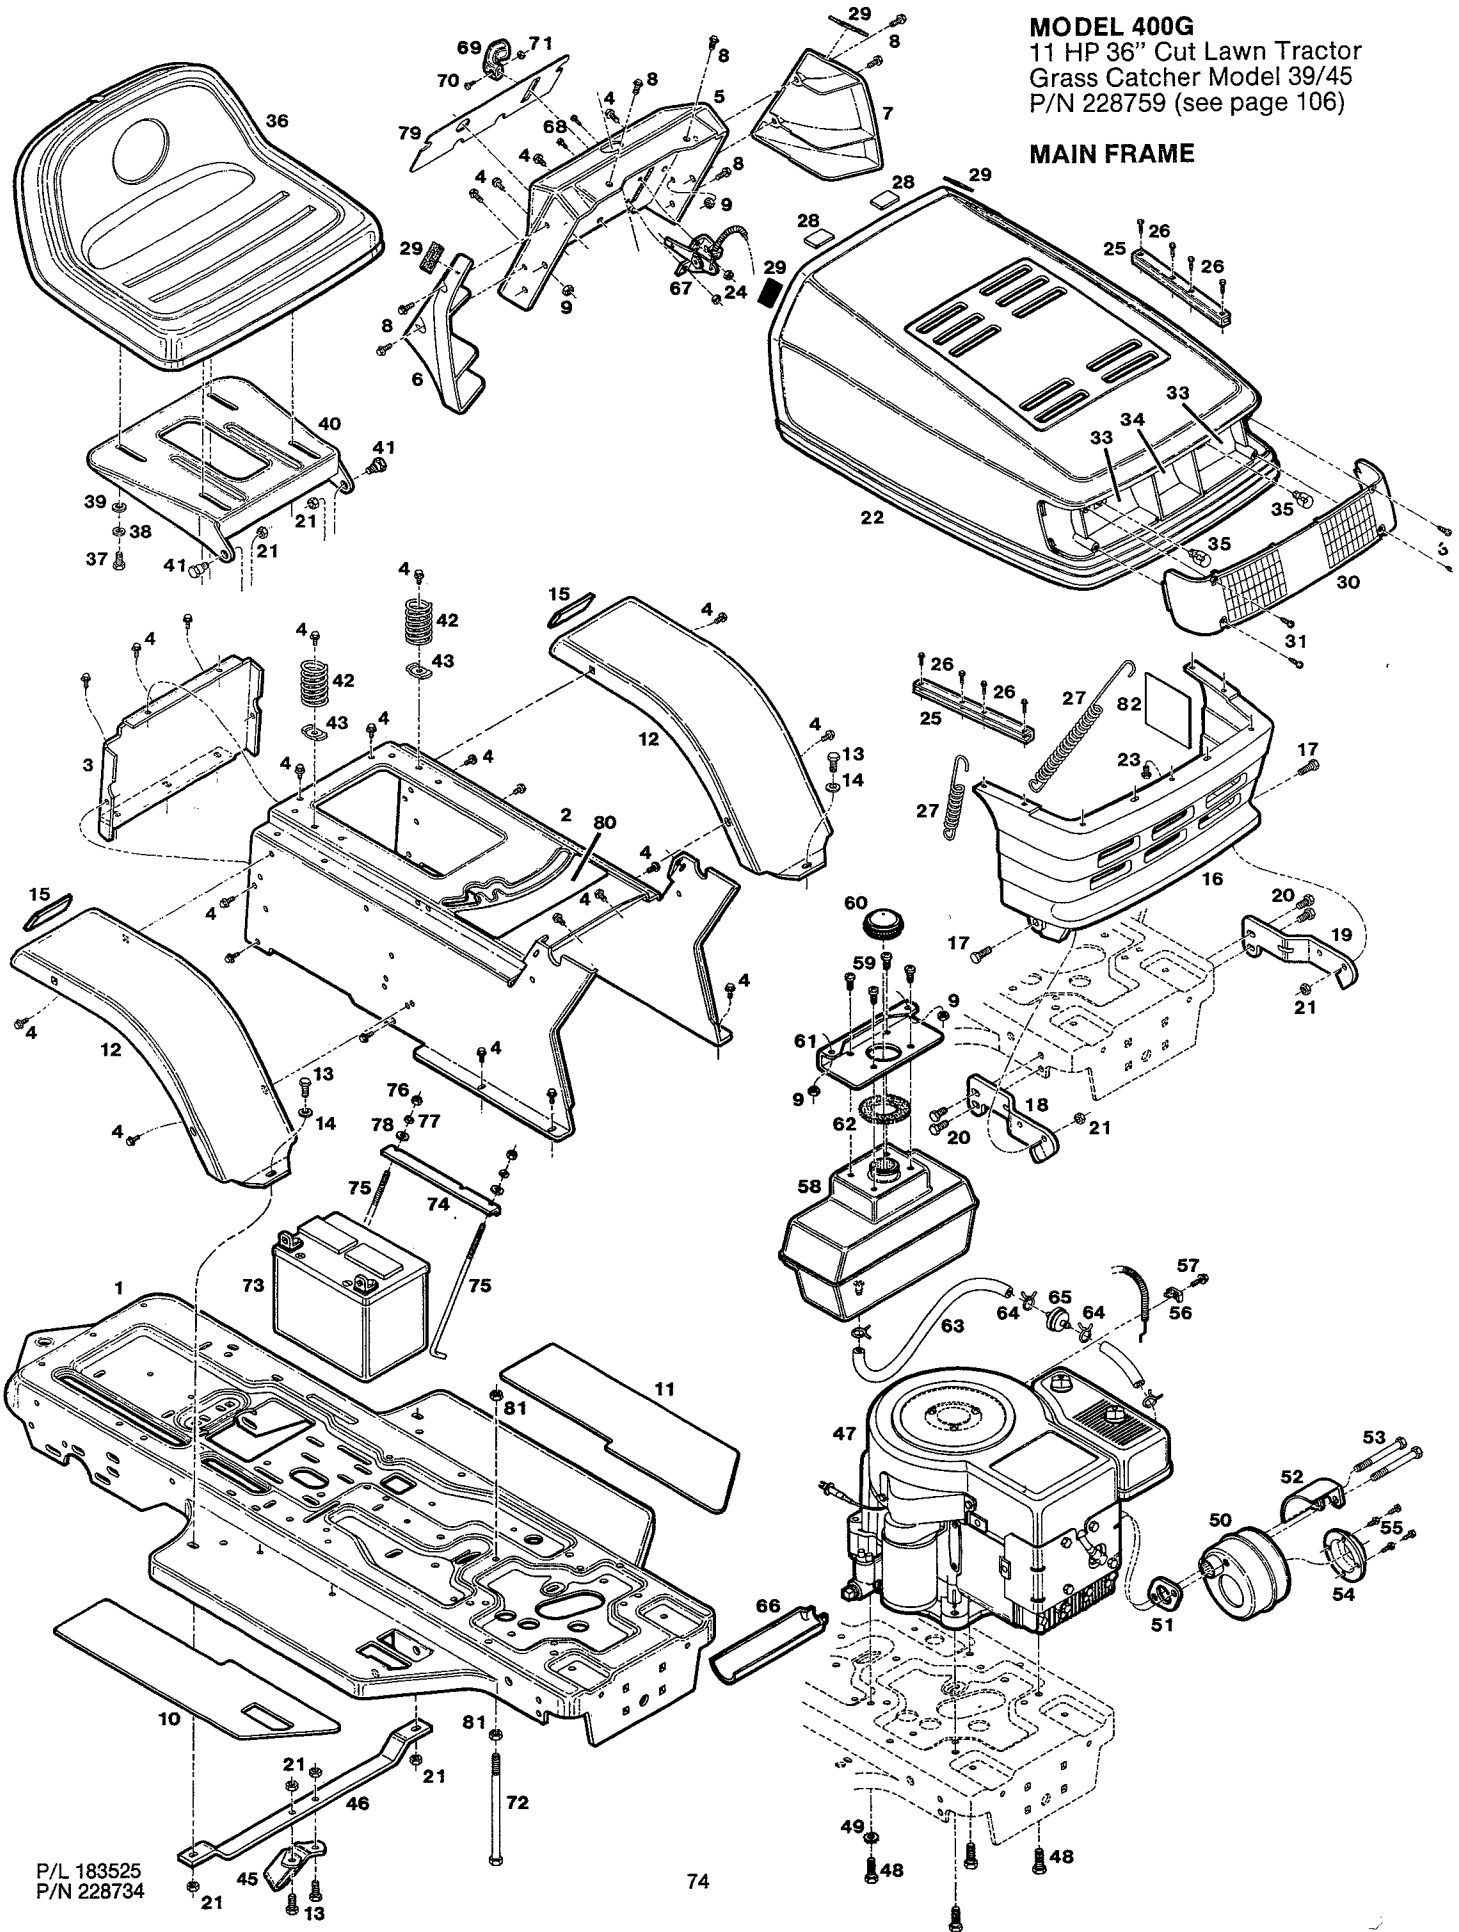

MODEL 400G
11 HP 36" Cut Lawn Tractor
Grass Catcher Model 39/45
P/N 228759 (see page 106)

MAIN FRAME

P/L 183525
P/N 228734

MODEL 400G
11 HP 36" Cut Lawn Tractor
Grass Catcher Model 39/45
P/N 228759 (see page 106)

MAIN FRAME

Index No.	Part No.	Description	Index No.	Part No.	Description
1	015206	Frame - main	43	097386	Clamp - seat spring
2	015230	Console - chassis	45	014720	Guide - deck
3	013250	Plate - console rear	46	016071	Strap - guide support
4	158089	Screw - taptite 1/4-20 x 1/2	47	*	Engine - 11 HP
5	015222	Dash panel	48	158014	Bolt - hex 3/8-16 x 1-1/4
6	113126	Extension - dash RH	49	153551	Washer - ext tooth lock 3/8
7	113167	Extension - dash LH	50	136523	Muffler - exhaust
8	158626	Screw - hex washer 1/4-20 x 5/8	51	134692	Gasket - muffler
9	715078	Nut - hex 1/4-20 whiz lock	52	096263	Shield - heat
10	113092	Pad - foot RH platform	53	312165	Bolt - hex 5/16-18 x 3-1/2
11	113084	Pad - foot LH platform	54	174797	Deflector - exhaust
12	013284	Fender - rear wheel	55	158527	Screw - hex #8-32 x 3/8
13	152108	Bolt - hex 5/16-18 x 1	56	159269	Clamp - throttle cable
14	158469	Washer - flat 5/16	57	159277	Screw - cable clamp
15	112755	Reflector - rear, red	58	113100	Tank - fuel
16	113142	Hood - lower	59	157909	Screw - taptite 1/4-10 x 3/4
17	162057	Bolt - shoulder 5/16-18 x 1	60	113118	Cap - fuel tank
18	172452	Support - hood RH	61	015214	Bracket - fuel tank
19	172478	Support - hood LH	62	135889	Pad - fuel tank
20	450437	Bolt - hex 5/16-18 x 5/8	63	137034	Hose - fuel line
21	715177	Nut - hex 5/16-18	64	303859	Clamp - fuel line
22	113134	Hood - upper	65	432625	Filter - fuel
23	158832	Screw - plastite #10 x 1/2	66	112805	Trough - oil drain
24	715334	Nut - hex keps #10-24	67	051888	Lever - throttle w/cable
25	015297	Strip - hood sides	68	158451	Screw - taptite #10-24 x 5/8
26	151118	Screw - taptite #10-24 x 1/2	69	112730	Knob - throttle lever
27	136416	Spring - hood	70	159335	Screw - pan head #8-32 x 3/8
28	446799	Pad - hood	71	159244	Nut - hex #8-32
29	136671	Fastener - hood (hook & loop)	72	158584	Bolt - hex 3/8-16 x 7-1/2
30	113159	Lens - headlights	73	135350	Battery - 12 volt dry
31	158865	Screw - taptite #6 x 1/2	74	095687	Bracket - battery hold-down
33	007856	Reflector - headlights	75	095695	Rod - battery hold-down
34	007864	Reflector - center	76	310052	Nut - hex 1/4-20
35	135533	Bulb - headlight	77	715094	Washer - split lock 1/4
36	136960	Seat	78	460923	Washer - flat 1/4
37	158485	Bolt - hex 5/16-18 x 3/4	79	008276	Decal - dash, OPERATION
38	311118	Washer - split lock 5/16	80	004630	Decal - console, DANGER
39	715185	Washer - flat 5/16	81	310011	Nut - hex 3/8-16
40	014191	Plate - seat mount	82	006874	Decal - heat reflective
41	157503	Bolt - shoulder 5/16-18 x 5/32			
42	135632	Spring - seat			

*Contact engine manufacturer's authorized service dealer for parts and warranty.