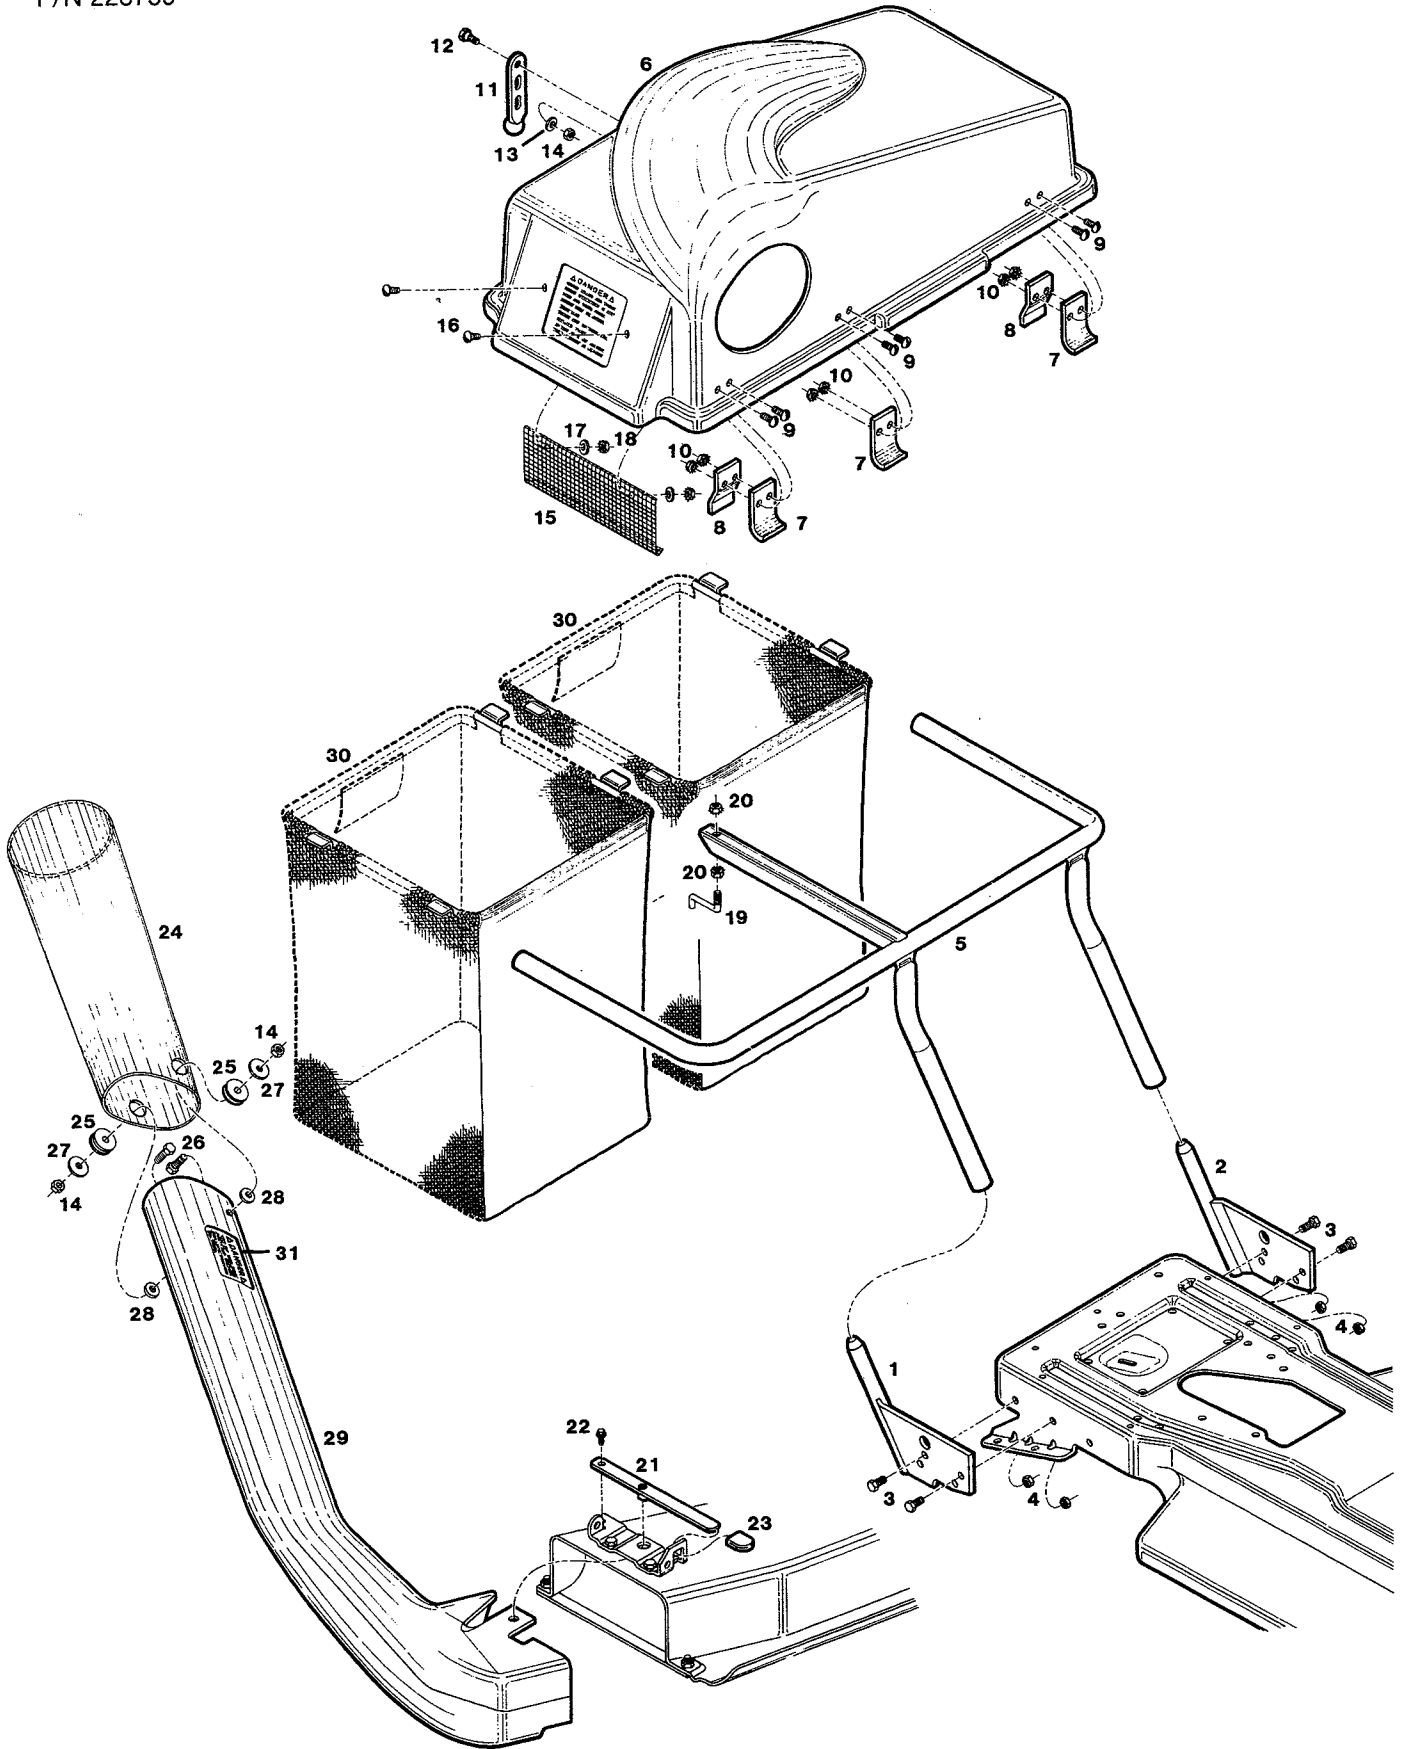

MODEL 39/45
Rear Grass Catcher Accessory Kit
For Models 400G-500G-600G-700G
P/N 228759

MODEL 39/45
Rear Grass Catcher Accessory Kit
For Models 400G-500G-600G-700G
P/N 228759

Index Part		
No.	No.	Description
1	098566	Bracket-mounting RH
2	098574	Bracket-mounting LH
3	152108	Bolt-hex 5/16-18 x 1
4	715177	Nut-hex 5/16-18 center lock
5	098541	Frame—bag support
6	160937	Cover—grass catcher
7	098590	Hinge—cover
8	098582	Clip—bag retainer
9	159491	Screw—slotted hd 1/4-20 x 5/8
10	715037	Nut—hex keps 1/4-20
11	136366	Latch—cover, rubber
12	159533	Bolt—shoulder 1/4-20 x 3/4
13	159459	Washer—flat 1/4
14	152967	Nut—hex 1/4-20 center lock
15	160945	Screen—cover vent
16	159442	Screw—slotted #10-24 x 5/8
17	159467	Washer—flat 13/64
18	715334	Nut—hex keps #10-24
19	159517	Rod—cover latch
20	150136	Nut—hex keps 5/16-18
21	098558	Lever—chute latch
22	159483	Screw—tapping 5/16-18 x 1/2
23	110130	Tip—latch lever
24	042044	Tube—discharge, upper
25	159525	Grommet—rubber
26	159004	Bolt-hex 1/4-20 x 3/4
27	159509	Washer—flat 9/32 ID, 1-1/4 OD
28	158113	Washer—flat 5/16 ID, 3/4 OD
29	098533	Tube—discharge, lower
30	160929	Bag—grass collector, with frame
31	005751	Decal—DANGER