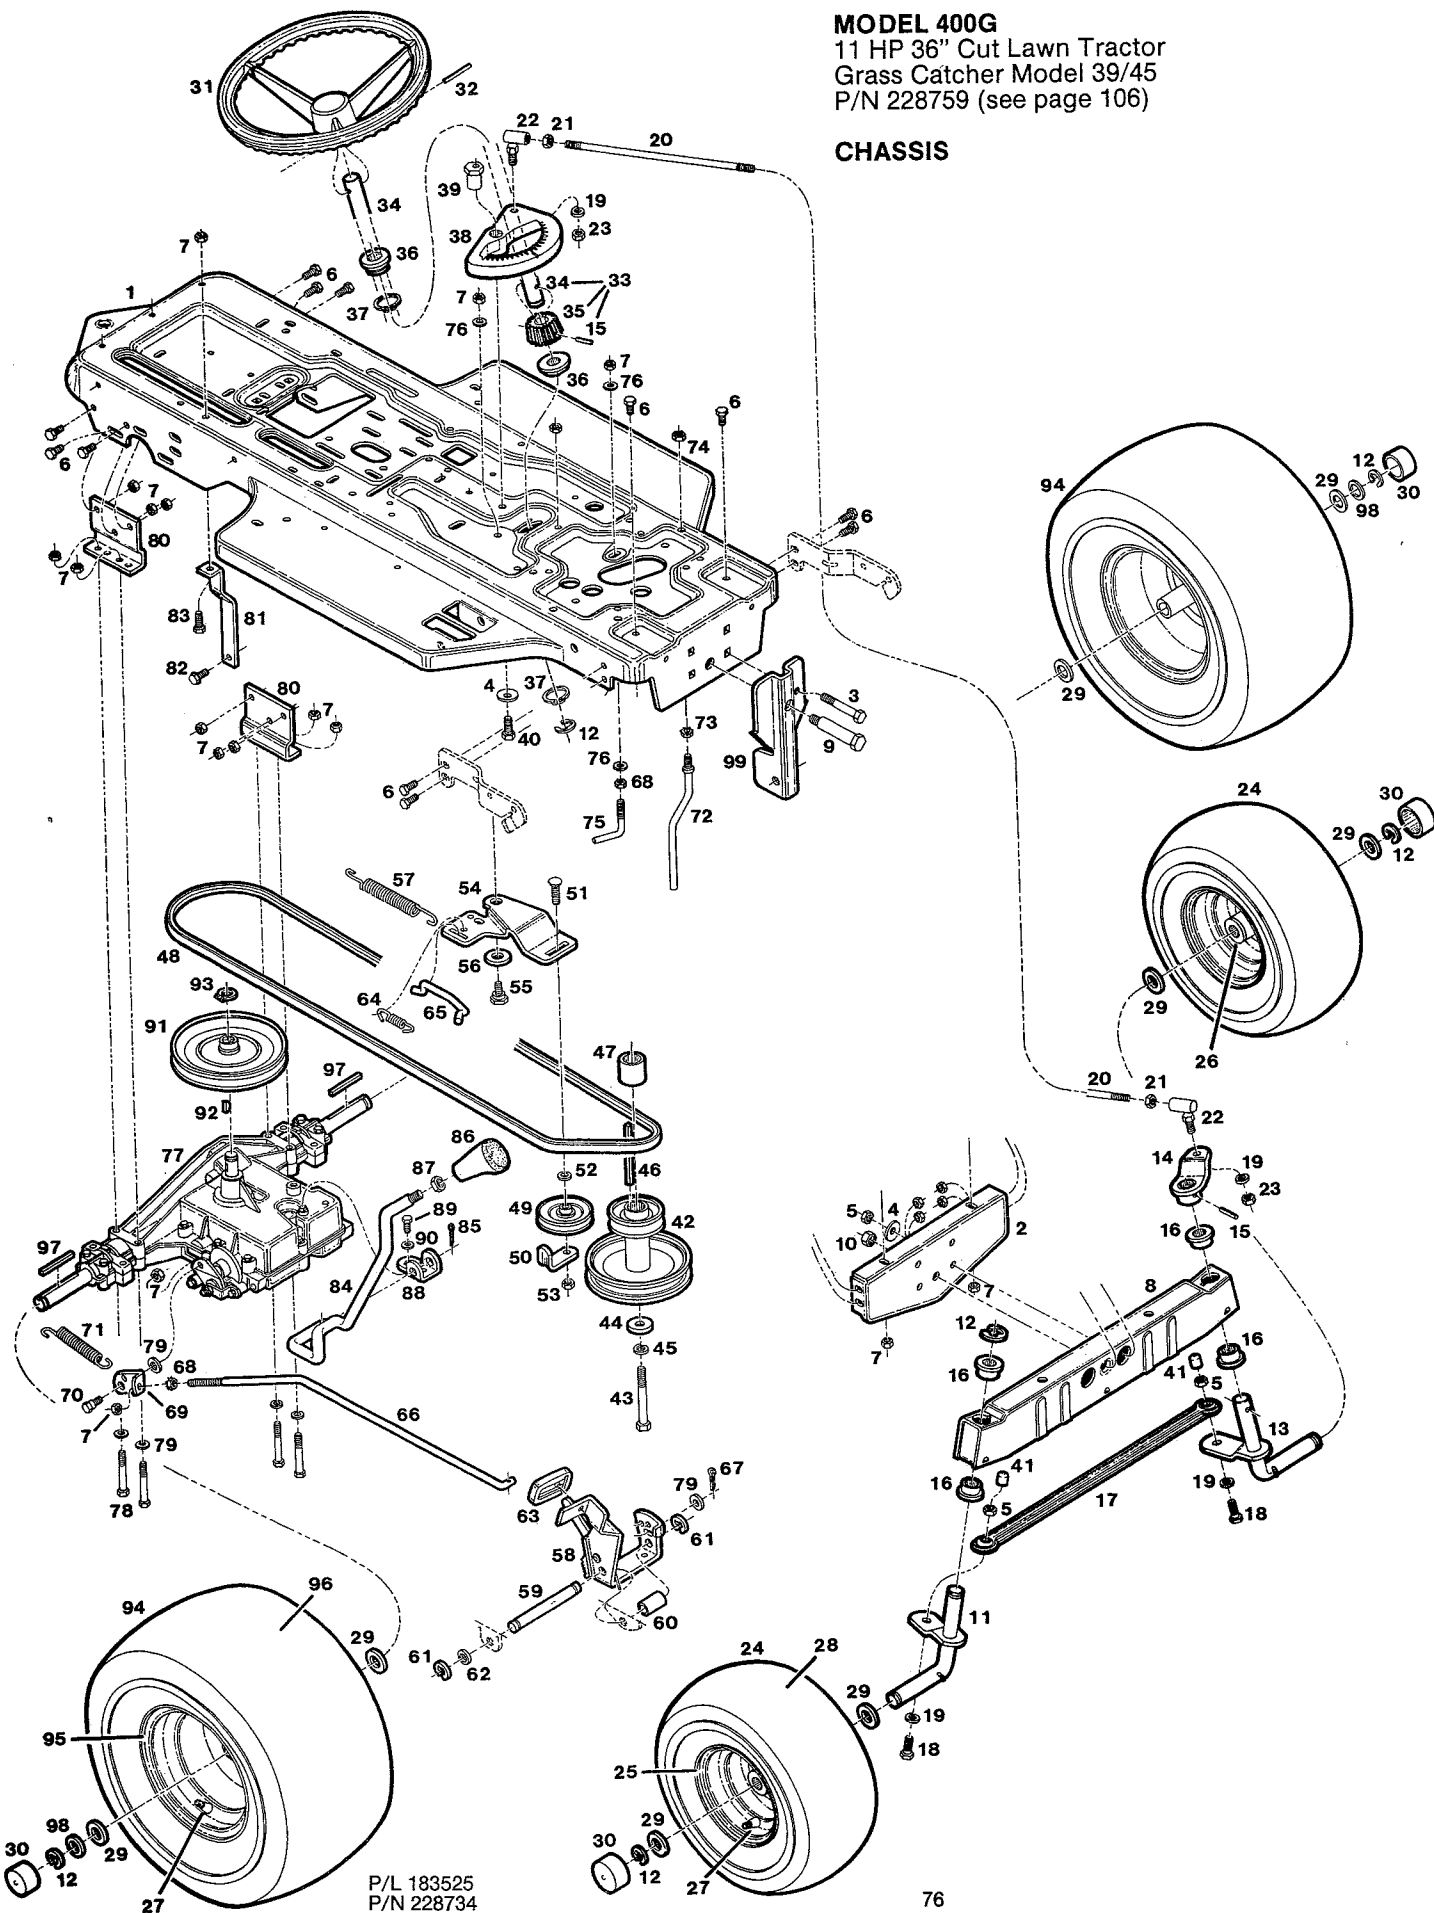

MODEL 400G
11 HP 36" Cut Lawn Tractor
Grass Catcher Model 39/45
P/N 228759 (see page 106)

CHASSIS

P/L 183525
P/N 228734

MODEL 400G
11 HP 36" Cut Lawn Tractor
Grass Catcher Model 39/45
P/N 228759 (see page 106)

CHASSIS

Index No.	Part No.	Description	Index No.	Part No.	Description
1	015206	Frame - main	53	310011	Nut - hex 3/8-16
2	096792	Bracket - front axle	54	014787	Arm - idler
3	450767	Bolt - hex 3/8-16 x 2-3/4	55	157479	Bolt - shoulder 5/16-18 x 1-1/4
4	158055	Washer - conical 3/8	56	158048	Washer - flat
5	310011	Nut - hex 3/8-16	57	158576	Spring - idler arm
6	450437	Bolt - hex 5/16-18 x 5/8	58	391730	Pedal - clutch/brake w/brake latch
7	715177	Nut - hex 5/16-18	59	172163	Shaft - pedal
	013219	Axle assembly - front (includes 8, 11, 12, 13, 14, 15 & 16)	60	172189	Spacer - pedal
8	129668	Axle - front	61	316521	Ring - retaining
9	157743	Bolt - shoulder 1/2-20 x 3-5/8	62	158873	Washer - flat 1/2
10	158428	Nut - hex 1/2-20	63	135566	Pad - pedal
11	129684	Spindle - steering RH	64	158592	Spring - pedal return
12	316513	Ring - retainer	65	096719	Rod - clutch
13	129676	Spindle - steering LH	66	096875	Rod - brake
14	129692	Arm - steering	67	715029	Pin - cotter 3/32 x 3/4
15	314088	Pin - roll 1/4 x 1-1/4	68	150136	Nut - hex keps 5/16-18
16	135673	Bearing - spindle	69	113241	Bracket - brake rod
17	014183	Rod - tie, steering	70	157503	Bolt - shoulder 5/16-18 x 11/16
18	153015	Bolt - hex 3/8-16 x 1-1/4	71	109637	Spring - brake return
19	150185	Washer - lock 3/8	72	096644	Guide - belt
	129619	Drag link assembly, (includes 20, 21 & 22)	73	451500	Nut - hex keps 3/8-16
20	097071	Link - drag	74	715524	Nut - hex jam 3/8-16
21	158105	Nut - hex jam 3/8-24	75	096669	Guide - belt
22	135038	Joint - ball	76	158212	Washer - flat
23	615633	Nut - hex 3/8-24	77	*	Transaxle - 3 speed (Tecumseh/Peerless Model 900-007B)
24	042242	Wheel - front w/tire & rim	78	158154	Bolt - hex 5/16-18 x 2-3/4
25	042143	Rim - front tire	79	715185	Washer - flat 5/16
26	159384	Bearing - wheel	80	013243	Bracket - transaxle
27	136291	Stem - valve w/cap	81	014779	Brace - transaxle
28	041988	Tire - front 15 x 6.00 tubeless	82	159228	Bolt - hex tap 5/16-18 x 3/4
29	158063	Washer - flat 3/4	83	152108	Bolt - hex 5/16-18 x 1
30	112409	Cap - hub	84	096859	Lever - gear shift
31	112771	Wheel - steering	85	317016	Pin - cotter 1/8 x 1
32	159434	Pin - roll 1/4 x 2	86	112664	Knob - shift lever
33	135574	Shaft - steering w/pinion (includes 34, 35 & 15)	87	158949	Nut - hex jam 1/2-13
34	135699	Shaft - steering	88	016063	Bracket - shift lever
35	135681	Pinion - steering	89	157982	Bolt - hex nylock 1/4-28 x 3/4
36	135640	Bearing - steering shaft	90	157792	Washer - flat
37	158535	Ring - retaining	91	096255	Pulley - transaxle
38	096701	Sector - steering	92	615534	Key - woodruff #9
39	157768	Nut - sector adjusting	93	159285	Ring - retainer
40	158543	Bolt - hex 3/8-24 x 1	94	042283	Wheel - rear w/tire
41	113415	Cap - bolt	95	042291	Rim - rear wheel
42	096784	Pulley - engine, double	96	041749	Tire - rear 18 x 9.50 tubeless
43	158477	Bolt - hex 7/16-20 x 4	97	446617	Key - rear wheel 3/16 x 2-1/2
44	158253	Washer - pilot	98	158188	Washer - flat 3/4
45	311068	Washer - split lock 7/16	99	013227	Bracket - deck drawbar
46	158436	Key - pulley	—	042077	Tube - front tire 15 x 6.00 (optional)
47	158246	Spacer - pulley	—	042093	Tube - rear tire 18 x 9.50 (optional)
48	171215	Belt - drive			
49	109645	Pulley - idler			
50	109678	Retainer - belt			
51	157750	Bolt - carriage 3/8-16 x 1-1/2			
52	158345	Washer - flat 3/8			

* Contact Tecumseh/Peerless - authorized service dealer or distributor for parts and warranty.