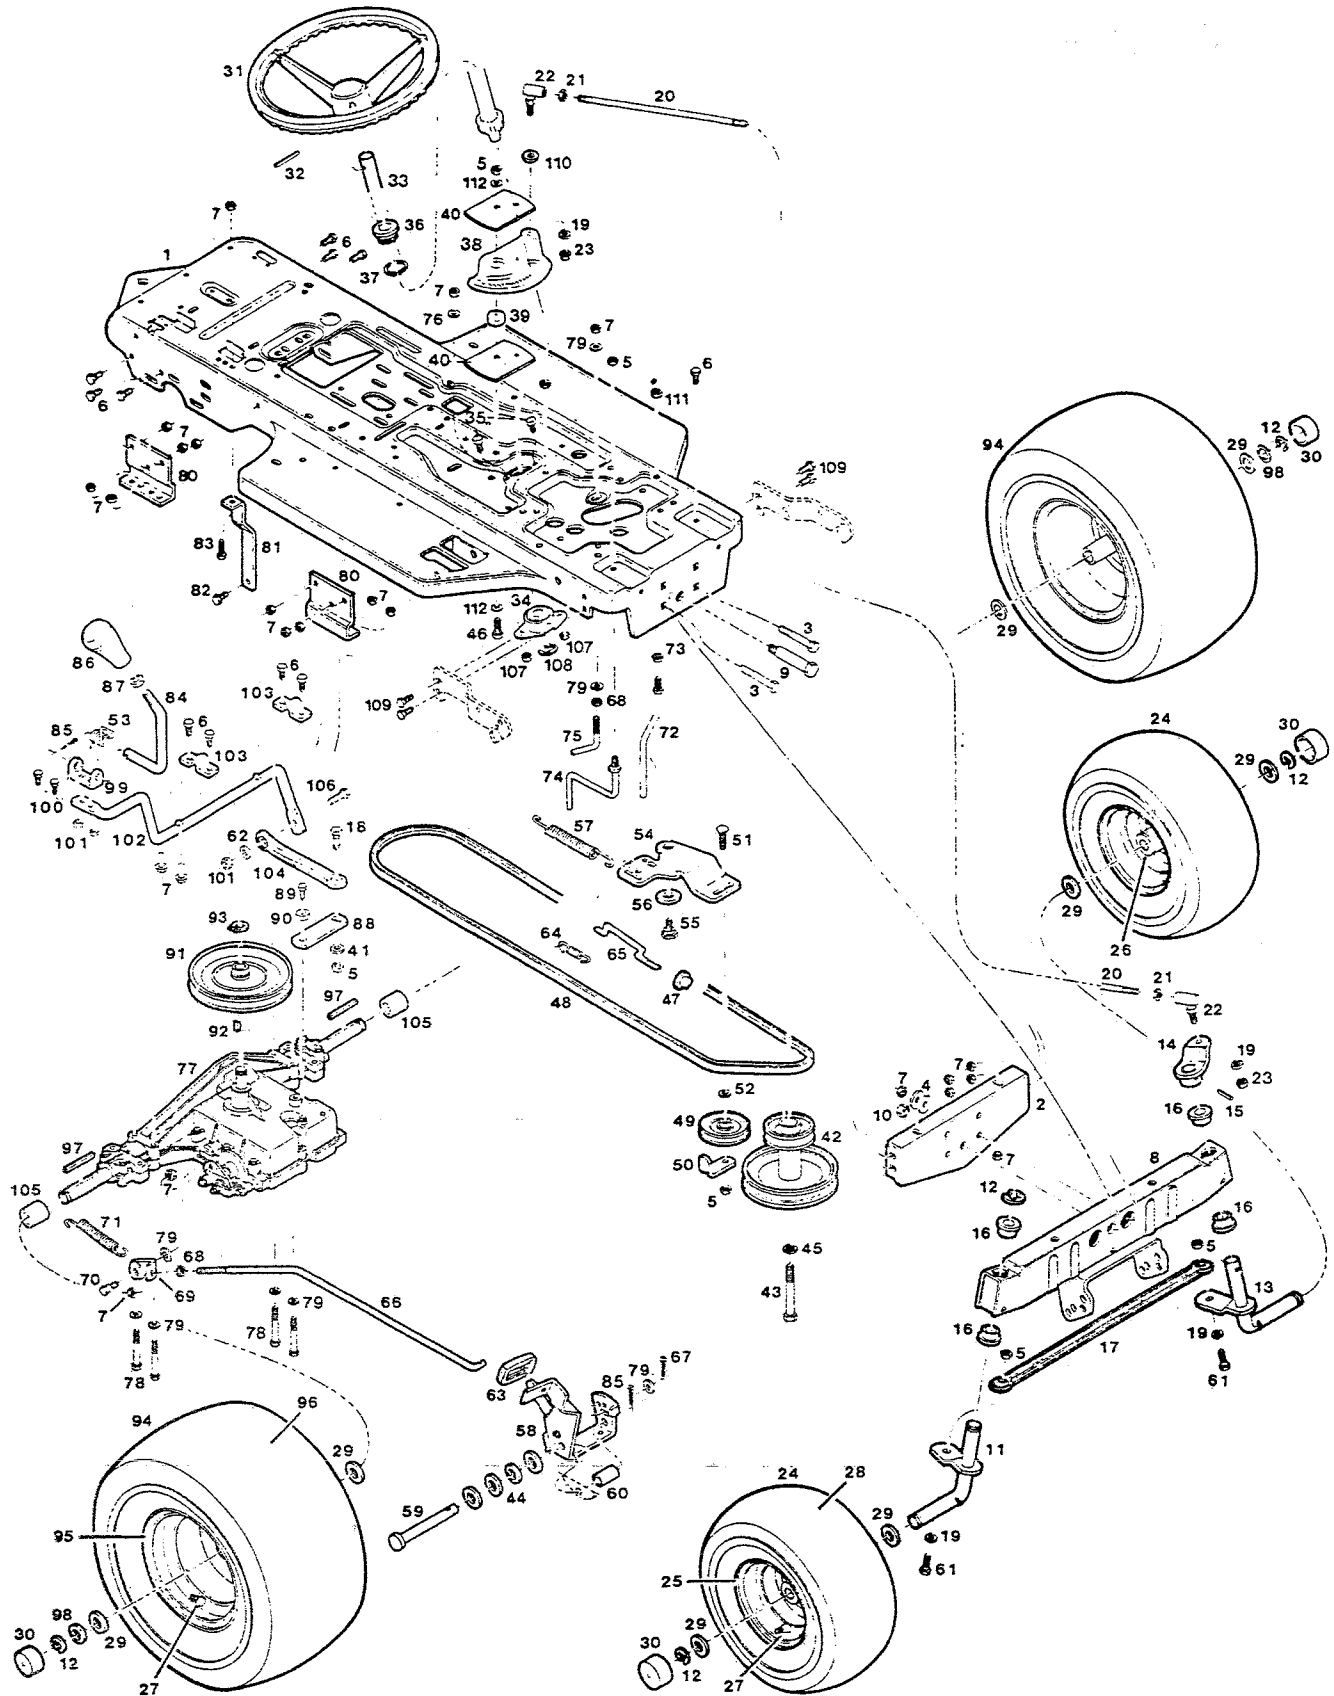

MODEL: 402-N

S/N 237598
P/L 082860
O/M 082896

MODEL 402 CHASSIS

Index No.	Part No.	Description	Index No.	Part No.	Description
1	023757	Frame - main	58	095290	Pedal - clutch/brake w/brake latch
2	019224	Bracket - front axle	59	089912	Shaft - pedal
3	164707	Bolt - shoulder 5/16-18 x 2-1/2	60	095332	Spacer - pedal
4	462762	Washer - flat 5/16	61	159020	Bolt - hex 3/8-16 x 1-1/2
5	451195	Nut - hex 3/8-16 nylok	62	615690	Washer - flat 1/4
6	450437	Bolt - hex 5/16-18 x 5/8	63	135566	Pad - pedal
7	310151	Nut - hex 5/16-18 nylok	64	158592	Spring - pedal return
8	023523	Axle - front	65	095292	Rod - clutch
9	380485	Bolt - shoulder 1/2-20 x 2-5/8	66	179358	Rod - brake
10	158428	Nut - hex 1/2-20 ctr. lock	67	715029	Pin - cotter 3/32 x 3/4
11	022533	Spindle - steering RH	68	150136	Nut - hex keps 5/16-18
12	316513	Ring - retainer	69	096867	Bracket - brake rod
13	022541	Spindle - steering LH	70	157503	Bolt - shoulder 5/16-18 x 11/16
14	023432	Arm - steering	71	109637	Spring - brake return
15	314088	Pin - roll 1/4 x 1-1/4	72	096644	Guide - belt
16	135673	Bearing - spindle	73	451500	Nut - hex keps 3/8-16
17	172486	Rod - tie, steering	74	097808	Guide - belt
18	457176	Bolt - hex 3/8-16 x 1-1/4	75	096669	Guide - belt
19	150185	Washer - lock 3/8	76	158212	Washer - flat
	391722	Drag link assembly, (incl. 20, 21 & 22)	77		Transaxle - 5 speed (Foote Model 4360-62)
20	097071	Link - drag			
21	158105	Nut - hex jam 3/8-24	78	158154	Bolt - hex 5/16-18 x 2-3/4
22	135038	Joint - ball	79	715185	Washer - flat 5/16
23	615633	Nut - hex 3/8-24	80	013243	Bracket - transaxle
24	043193	Wheel - front w/tire & rim	81	018143	Brace - transaxle
25	043213	Rim - front tire	82	159228	Bolt - hex tap 5/16-18 x 3/4
26	159384	Bearing - wheel	83	152108	Bolt - hex 5/16-18 x 1
27	136291	Stem - valve w/cap	84	089201	Lever - gear shift, upper
28	043215	Tire - front 13 x 5.00 tubeless	85	317016	Pin - cotter 1/8 x 1
29	158063	Washer - flat 3/4	86	112664	Knob - shift lever
30	112417	Cap - hub	87	615625	Nut - hex jam 1/2-13
31	112771	Wheel - steering	88	179945	Arm - shift
32	159434	Pin - roll 1/4 x 2	89	157982	Bolt - hex nylock 1/4-28 x 3/4
33	094755	Shaft - steering w/gear	90	157792	Washer - flat
34	094748	Bearing - steering shaft, lower	91	099218	Pulley - transaxle
35	382853	Screw - hex 1/4-20 x 3/4 w/washer	92	615534	Key - woodruff #9
36	135640	Bearing - steering shaft, upper	93	170035	Ring - retainer
37	158535	Ring - retaining, upper bearing	94	043197	Wheel - rear w/tire
38	094680	Sector - steering	95	043212	Rim - rear wheel
39	095279	Bushing - sector	96	043216	Tire - rear 18 x 6.50 tubeless
40	095278	Plate - sector support	97	446617	Key - rear wheel 3/16 x 2-1/2
41	715417	Washer - flat 3/8	98	158188	Washer - flat 3/4
42	095013	Pulley - engine, double w/key	99	179424	Bracket - shift lever
43	162099	Bolt - hex 7/16-20 x 4-1/2	100	159004	Bolt - hex 1/4-20 x 3/4
44	158873	Washer - flat 1/2	101	452615	Nut - hex 1/4-20 nylok
45	311068	Washer - split lock 7/16	102	178962	Lever - gear shift, lower
46	159020	Bolt - hex 3/8-16 x 1-1/2	103	173054	Clip - retainer, lower lever
47	382910	Cap - rod end 1/4	104	177303	Link - connecting
48	171215	Belt - drive	105	158261	Spacer - rear wheel
49	109645	Pulley - idler	106	381020	Bolt - shoulder 1/4-20 x 1-1/4
50	015198	Retainer - belt	107	451419	Nut - hex 1/4-20 toplock
51	158444	Bolt - carriage 3/8-16 x 2	108	789883	Ring - retaining, lower shaft
52	158345	Washer - flat 3/8	109	450346	Bolt - hex 5/16-18 x 3/4
53	179408	Spring - torsion	110	468652	Spacer - ball joint
54	023408	Arm - idler	111	715524	Nut - hex jam 3/8-16 lock
55	157479	Bolt - shoulder 5/16-18 x 1-1/4	112	159954	Washer - flat 3/8
56	158048	Washer - flat	--	393736	Sealant - tire, 16 oz. bottle
57	095333	Spring - idler arm	--	393744	Sealant - tire, 32 oz. bottle