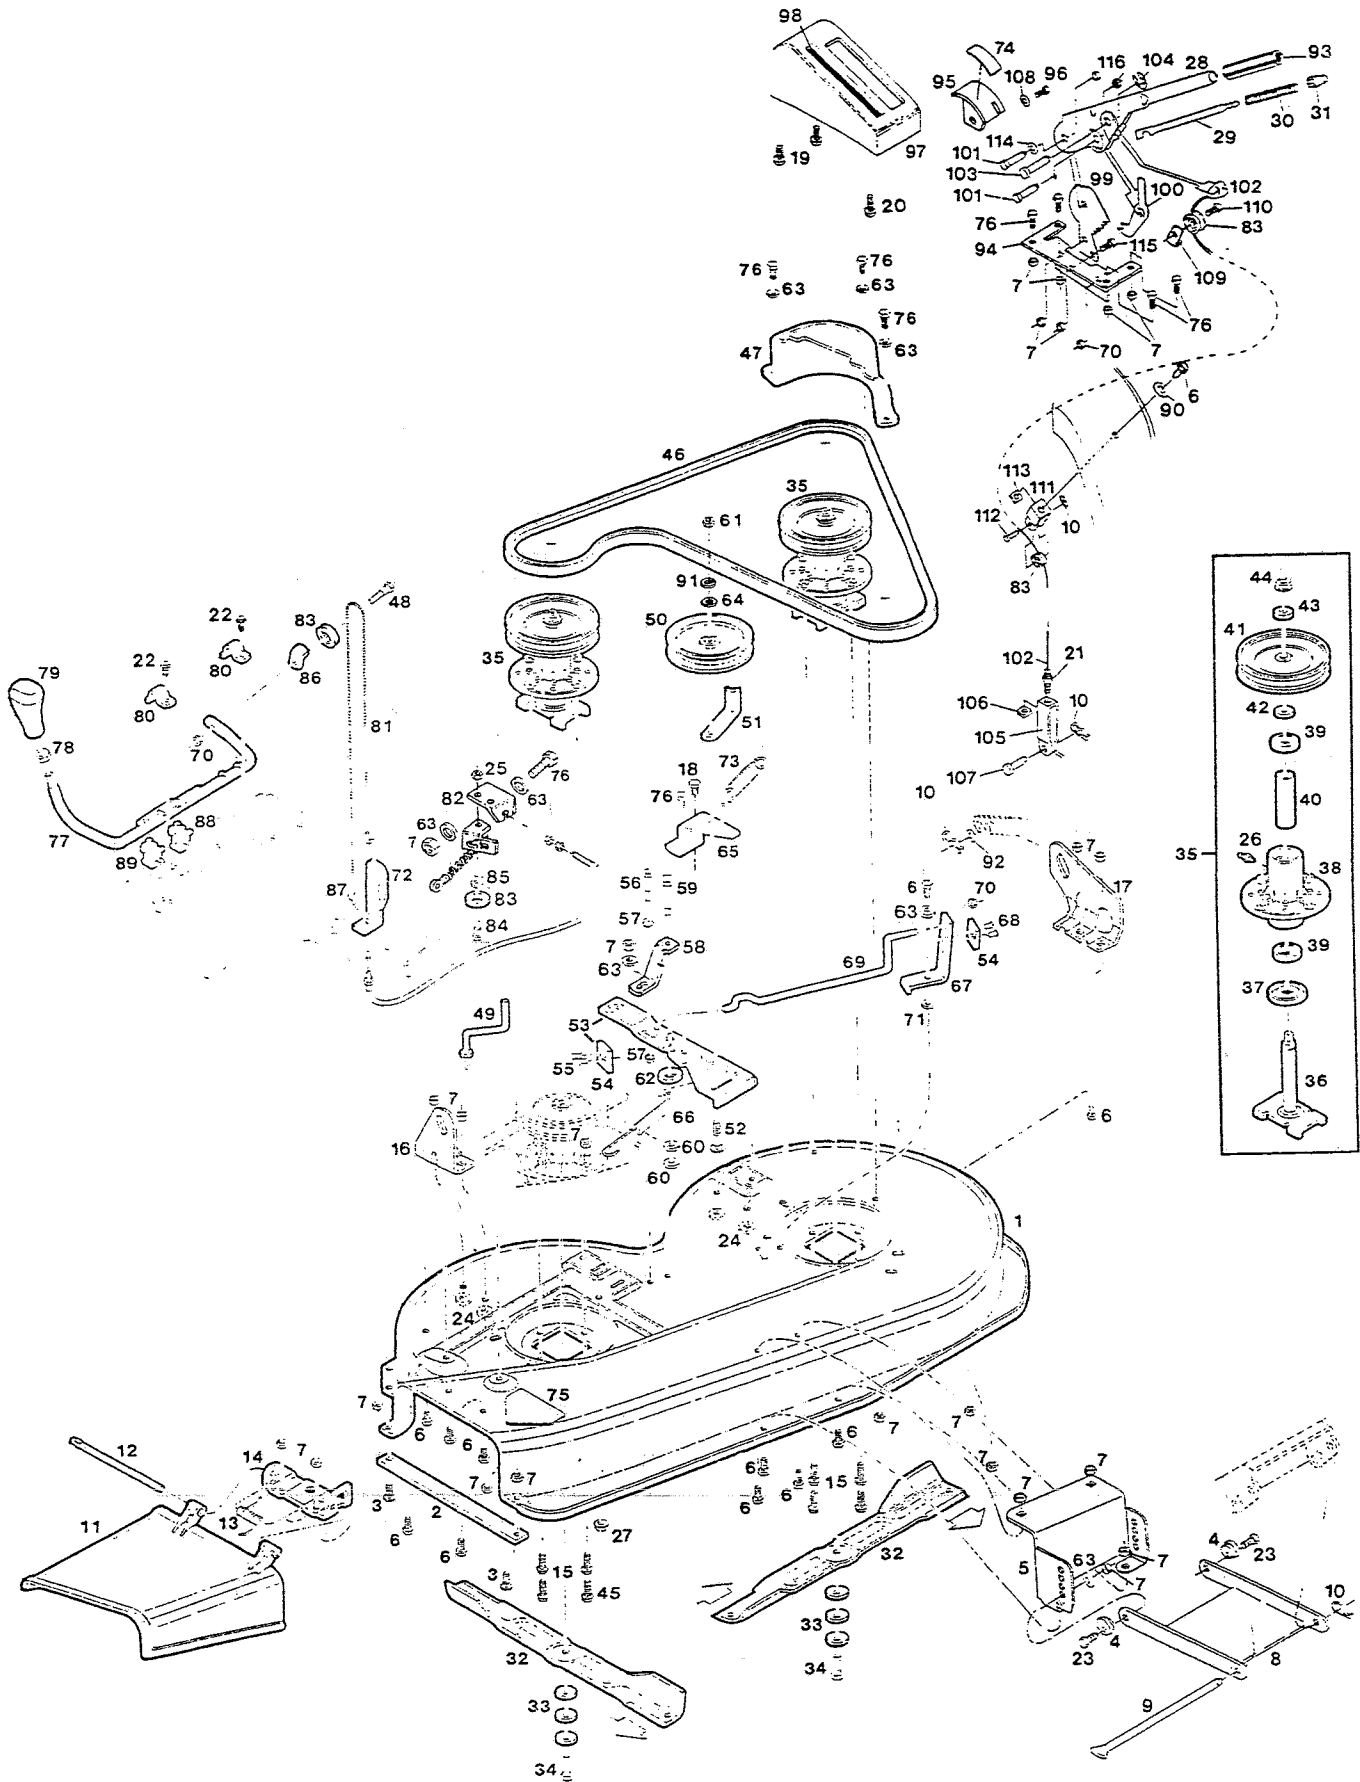

MODEL: 402-N

S/N 237598
P/L 082860
O/M 082896

39" MOWER DECK AND DRIVE