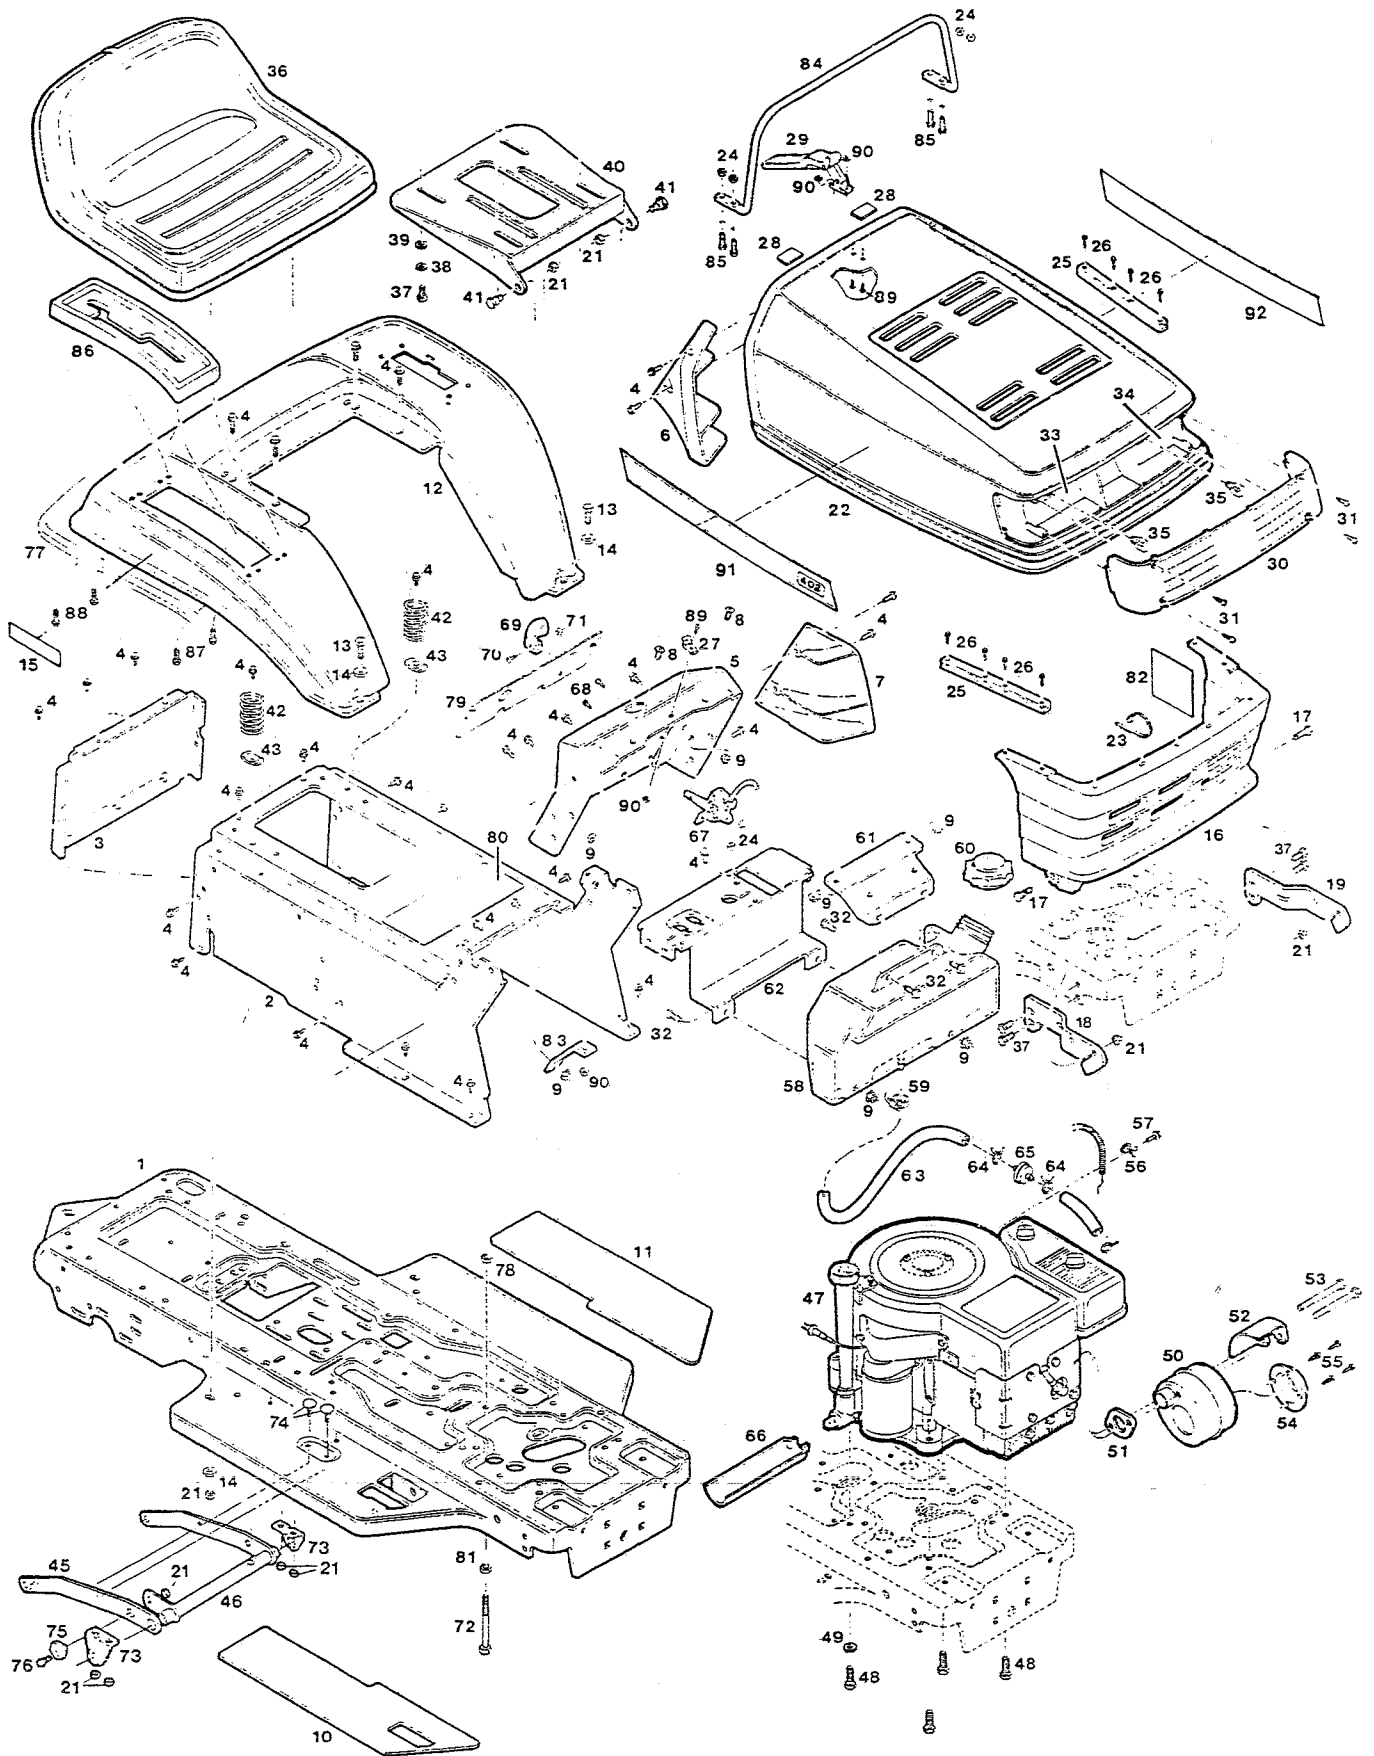

S/N 237598
P/L 082860
O/M 082896

MODEL: 402-N

S/N 237598
P/L 082860
O/M 082896

MODEL 402 MAIN FRAME

Index No.	Part No.	Description	Index No.	Part No.	Description
1	023757	Frame - main	48	158014	Bolt - hex tap 3/8-16 x 1-1/4
2	017459	Console - chassis	49	153551	Washer - ext tooth lock 3/8
3	013250	Plate - console rear	50	136523	Muffler - exhaust
4	158089	Screw - taptite 1/4-20 x 1/2	51	134692	Gasket - muffler
5	023036	Dash panel	52	096263	Shield - heat
6	113647	Extension - dash RH	53	312165	Bolt - hex 5/16-18 x 3-1/2
7	113167	Extension - dash LH	54	174797	Deflector - exhaust
8	715458	Screw - slot hd 1/4-20 x 1/2	55	158527	Screw - hex #8-32 x 3/8
9	452615	Nut - hex 1/4-20 nylok	56	159269	Clamp - throttle cable
10	113092	Pad - foot RH platform	57	159277	Screw - cable clamp
11	113084	Pad - foot LH platform	58	115071	Tank - fuel
12	023690	Fender - rear wheel	59	162404	Clamp - fuel line
13	152108	Bolt - hex 5/16-18 x 1	60	115473	Cap - fuel tank
14	158469	Washer - flat 5/16	61	017889	Bracket - fuel tank
15	799997	Decal - 11-39	62	017442	Bracket - fuel tank
16	113142	Hood - lower	63	673152	Hose - fuel line
17	162057	Bolt - shoulder 5/16-18 x 1	64	303859	Clamp - fuel line
18	085399	Support - hood RH	65	432625	Filter - fuel
19	085381	Support - hood LH	66	112805	Trough - oil drain
20	450437	Bolt - hex 5/16-18 x 5/8	67	052720	Lever - throttle w/cable
21	310151	Nut - hex 5/16-18 nylok	68	158451	Screw - taptite #10-24 x 5/8
22	115105	Hood - upper	69	112730	Knob - throttle lever
23	110379	Strap - tie	70	159335	Screw - pan head #8-32 x 3/8
24	452318	Nut - hex nylok #10-24	71	159244	Nut - hex #8-32
25	015297	Strip - hood sides	72	158584	Bolt - hex 3/8-16 x 7-1/2
26	151118	Screw - taptite #10-24 x 1/2	73	023614	Bracket - hanger
27	115147	Keeper - hood latch	74	313502	Bolt - rd head 5/16-18 x 1
28	446799	Pad - hood	75	158691	Nut - eccentric, deck leveling
29	115139	Latch - hood	76	156968	Bolt - hex 5/16-18 x 1-1/4
30	115253	Lens - headlights	77	112318	Strip - fender trim
31	158865	Screw - taptite #6 x 1/2	78	715524	Nut - hex jam 3/8-16 lock
32	583021	Screw - hex tap 1/4-20 x 3/4	79	796102	Decal - dash, OPERATION
33	797696	Reflector - headlight RH	80	009589	Decal - console, DANGER
34	797704	Reflector - headlight LH	81	310011	Nut - hex 3/8-16 center lock
35	135533	Bulb - headlight	82	006874	Decal - heat reflective
36	115457	Seat	83	018044	Brace - fuel tank
37	450346	Bolt - hex 5/16-18 x 3/4	84	174938	Support - hood
38	311118	Washer - split lock 5/16	85	159400	Screw - hex taptite #10-24 x 1
39	715185	Washer - flat 5/16	86	086793	Guide - shift lever w/decals
40	013888	Plate - seat mount	87	158840	Screw - taptite #10-24 x 3/4
41	157503	Bolt - shoulder 5/16-18 x 5/32	88	158832	Screw - taptite #10-24 x 1/2
42	135632	Spring - seat	89	459925	Screw - phil. head #8-32 x 3/8
43	097386	Clamp - seat spring	90	452102	Nut - hex keps #8-32
45	023606	Link - suspension RH	91	799998	Decal - hood side RH
46	023598	Suspension assembly LH	92	799999	Decal - hood side LH
47		Engine - 11 HP	--	392043	Hitch Extension Kit