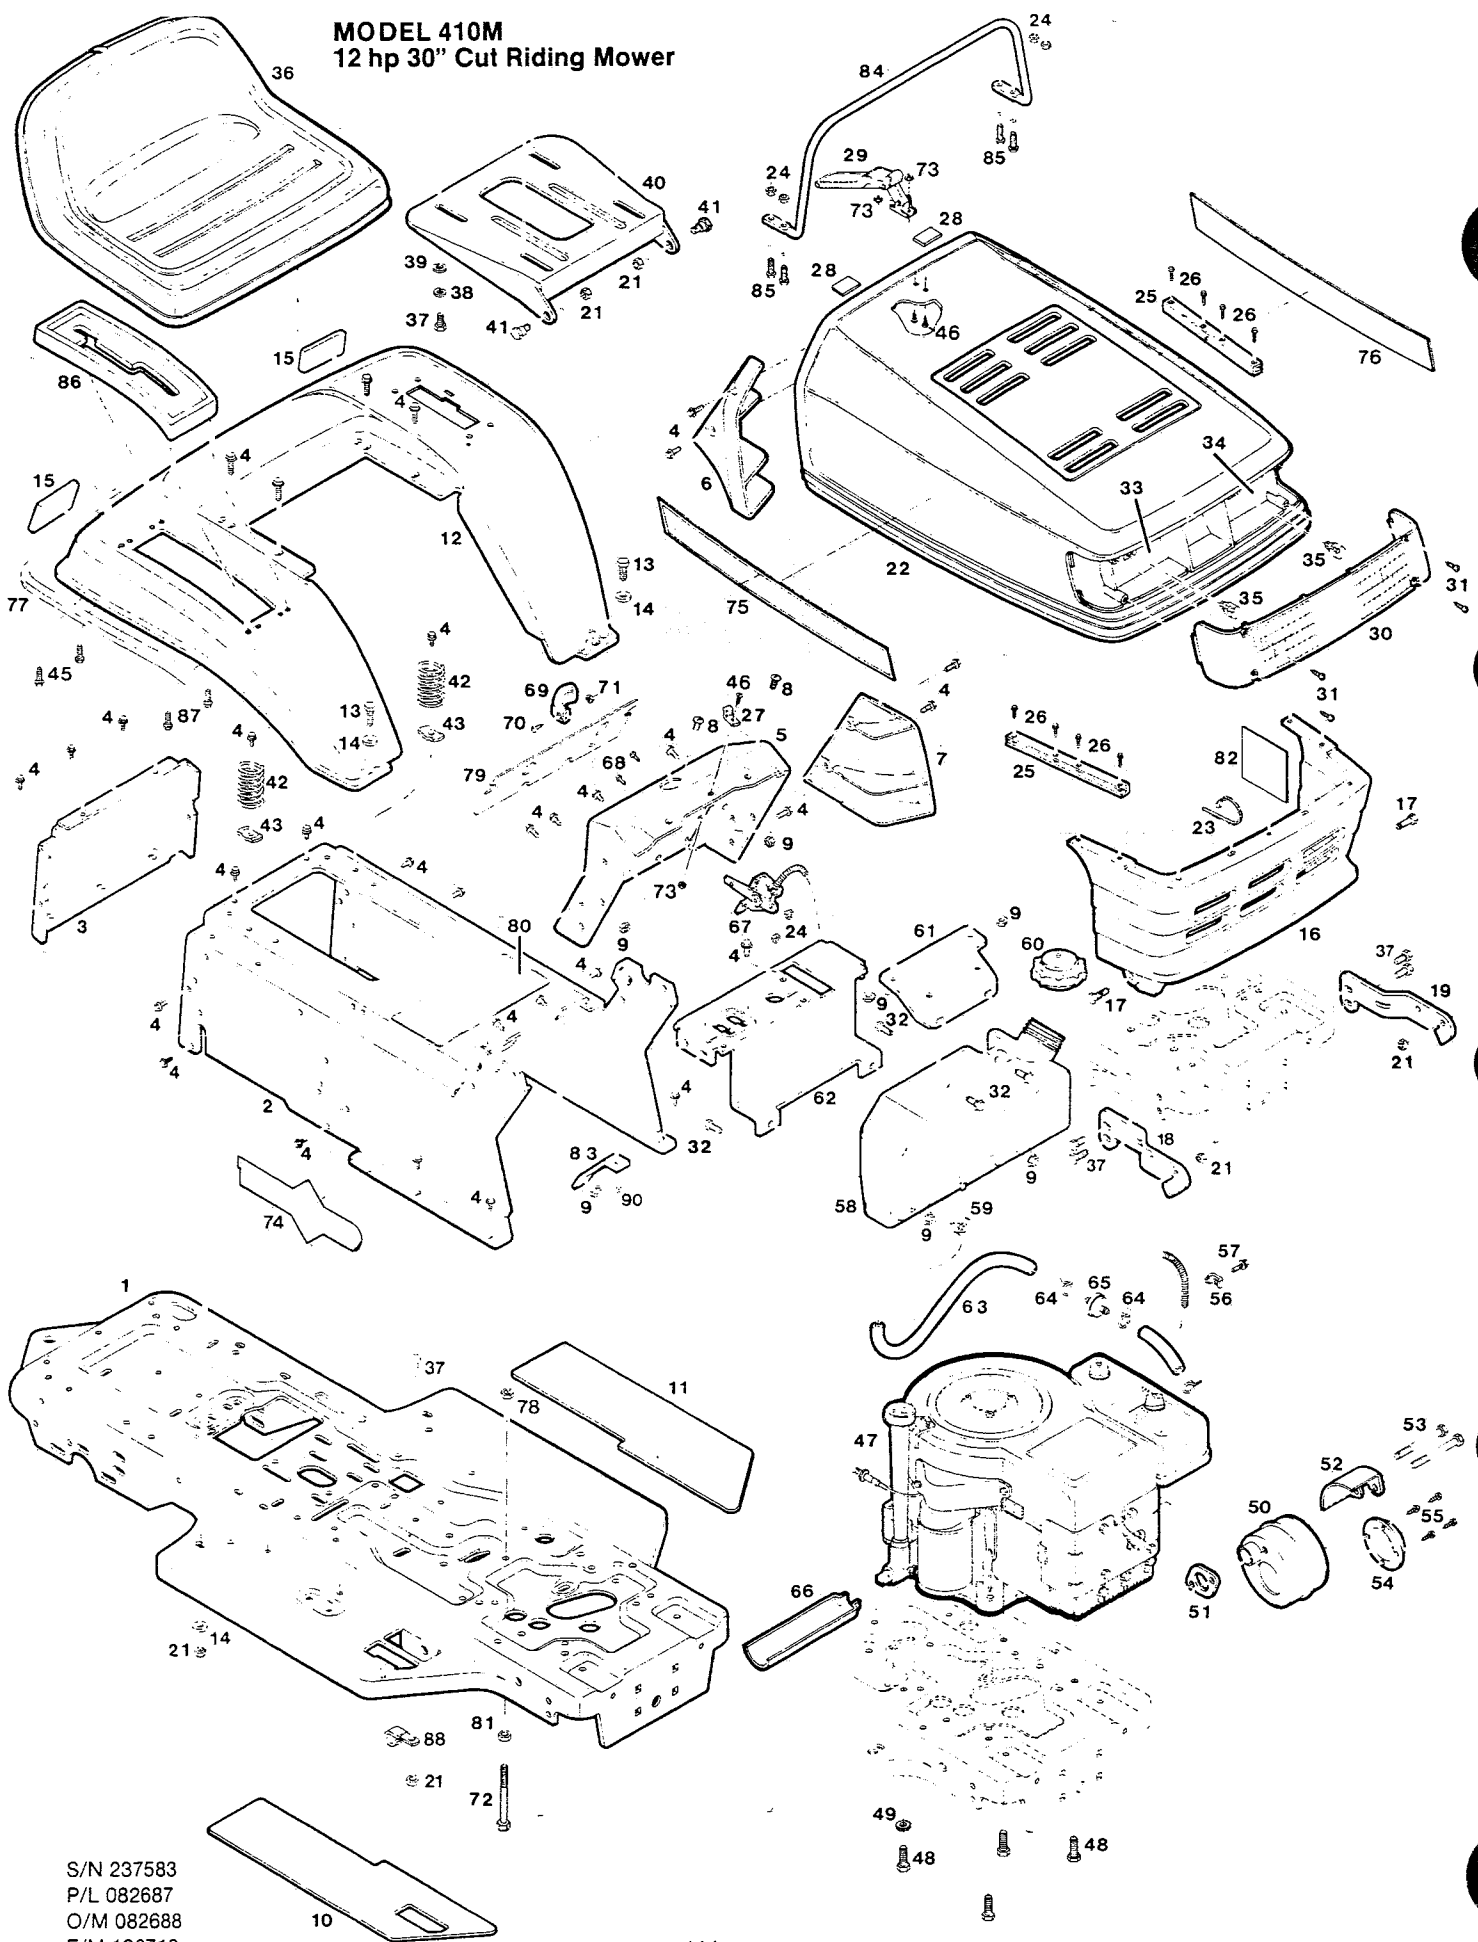

MODEL 410M
12 hp 30" Cut Riding Mower

S/N 237583
P/L 082687
O/M 082688
E/M 136713

MAIN FRAME

Index No.	Part No.	Description	Index No.	Part No.	Description
1	023757	Frame - main	47	*	Engine - 12 HP
2	017459	Console - chassis	48	158014	Bolt - hex tap 3/8-16 x 1-1/4
3	013250	Plate - console rear	49	153551	Washer - ext tooth lock 3/8
4	158089	Screw - taptite 1/4-20 x 1/2	50	136523	Muffler - exhaust
5	023036	Dash panel	51	134692	Gasket - muffler
6	113647	Extension - dash RH	52	096263	Shield - heat
7	113167	Extension - dash LH	53	312165	Bolt - hex 5/16-18 x 3-1/2
8	715458	Screw - slot hd 1/4-20 x 1/2	54	174797	Deflector - exhaust
9	452615	Nut - hex 1/4-20 nylok	55	158527	Screw - hex #8-32 x 3/8
10	113092	Pad - foot RH platform	56	159269	Clamp - throttle cable
11	113084	Pad - foot LH platform	57	159277	Screw - cable clamp
12	023690	Fender - rear wheel	58	115071	Tank - fuel
13	152108	Bolt - hex 5/16-18 x 1	59	162404	Clamp - fuel line
14	158469	Washer - flat 5/16	60	115473	Cap - fuel tank
15	114850	Reflector - rear, red	61	017889	Bracket - fuel tank
16	113142	Hood - lower	62	017442	Bracket - fuel tank
17	162057	Bolt - shoulder 5/16-18 x 1	63	137745	Hose - fuel line
18	085399	Support - hood RH	64	303859	Clamp - fuel line
19	085381	Support - hood LH	65	432625	Filter - fuel
20	450437	Bolt - hex 5/16-18 x 5/8	66	112805	Trough - oil drain
21	310151	Nut - hex 5/16-18 nylok	67	052720	Lever - throttle w/cable
22	115105	Hood - upper	68	158451	Screw - taptite #10-24 x 5/8
23	110379	Strap - tie	69	112730	Knob - throttle lever
24	452318	Nut - hex nylok #10-24	70	159335	Screw - pan head #8-32 x 3/8
25	015297	Strip - hood sides	71	159244	Nut - hex #8-32
26	151118	Screw - taptite #10-24 x 1/2	72	158584	Bolt - hex 3/8-16 x 7-1/2
27	115147	Keeper - hood latch	73	452102	Nut - hex keps #8-32
28	446799	Pad - hood	74	799764	Logo - plastic 12-30
29	115139	Latch - hood	75	799762	Decal - hood side RH
30	115253	Lens - headlights	76	799763	Decal - hood side LH
31	158865	Screw - taptite #6 x 1/2	77	112318	Strip - fender trim
32	450858	Screw - hex tap 1/4-20 x 3/4	78	715524	Nut - hex jam 3/8-16 lock
33	797696	Reflector - headlight RH	79	796102	Decal - dash, OPERATION
34	797704	Reflector - headlight LH	80	009589	Decal - console, DANGER
35	135533	Bulb - headlight	81	310011	Nut - hex 3/8-16 center lock
36	115457	Seat	82	006874	Decal - heat reflective
37	450346	Bolt - hex 5/16-18 x 3/4	83	018044	Brace - fuel tank
38	311118	Washer - split lock 5/16	84	174938	Support - hood
39	715185	Washer - flat 5/16	85	159400	Screw - hex taptite #10-24 x 1
40	013888	Plate - seat mount	86	086793	Guide - shift lever w/decals
41	157503	Bolt - shoulder 5/16-18 x 5/32	87	158840	Screw - taptite #10-24 x 3/4
42	135632	Spring - seat	88	135145	Clip - mower engaging cable
43	097386	Clamp - seat spring	--	392043	Hitch Extension Kit
45	158832	Screw - taptite #10-24 x 1/2			
46	459925	Screw - phil. head #8-32 x 3/8			

*Contact engine manufacturer's authorized service dealer for parts and warranty.

S/N 237583
P/L 082687
O/M 082688
E/M 136713