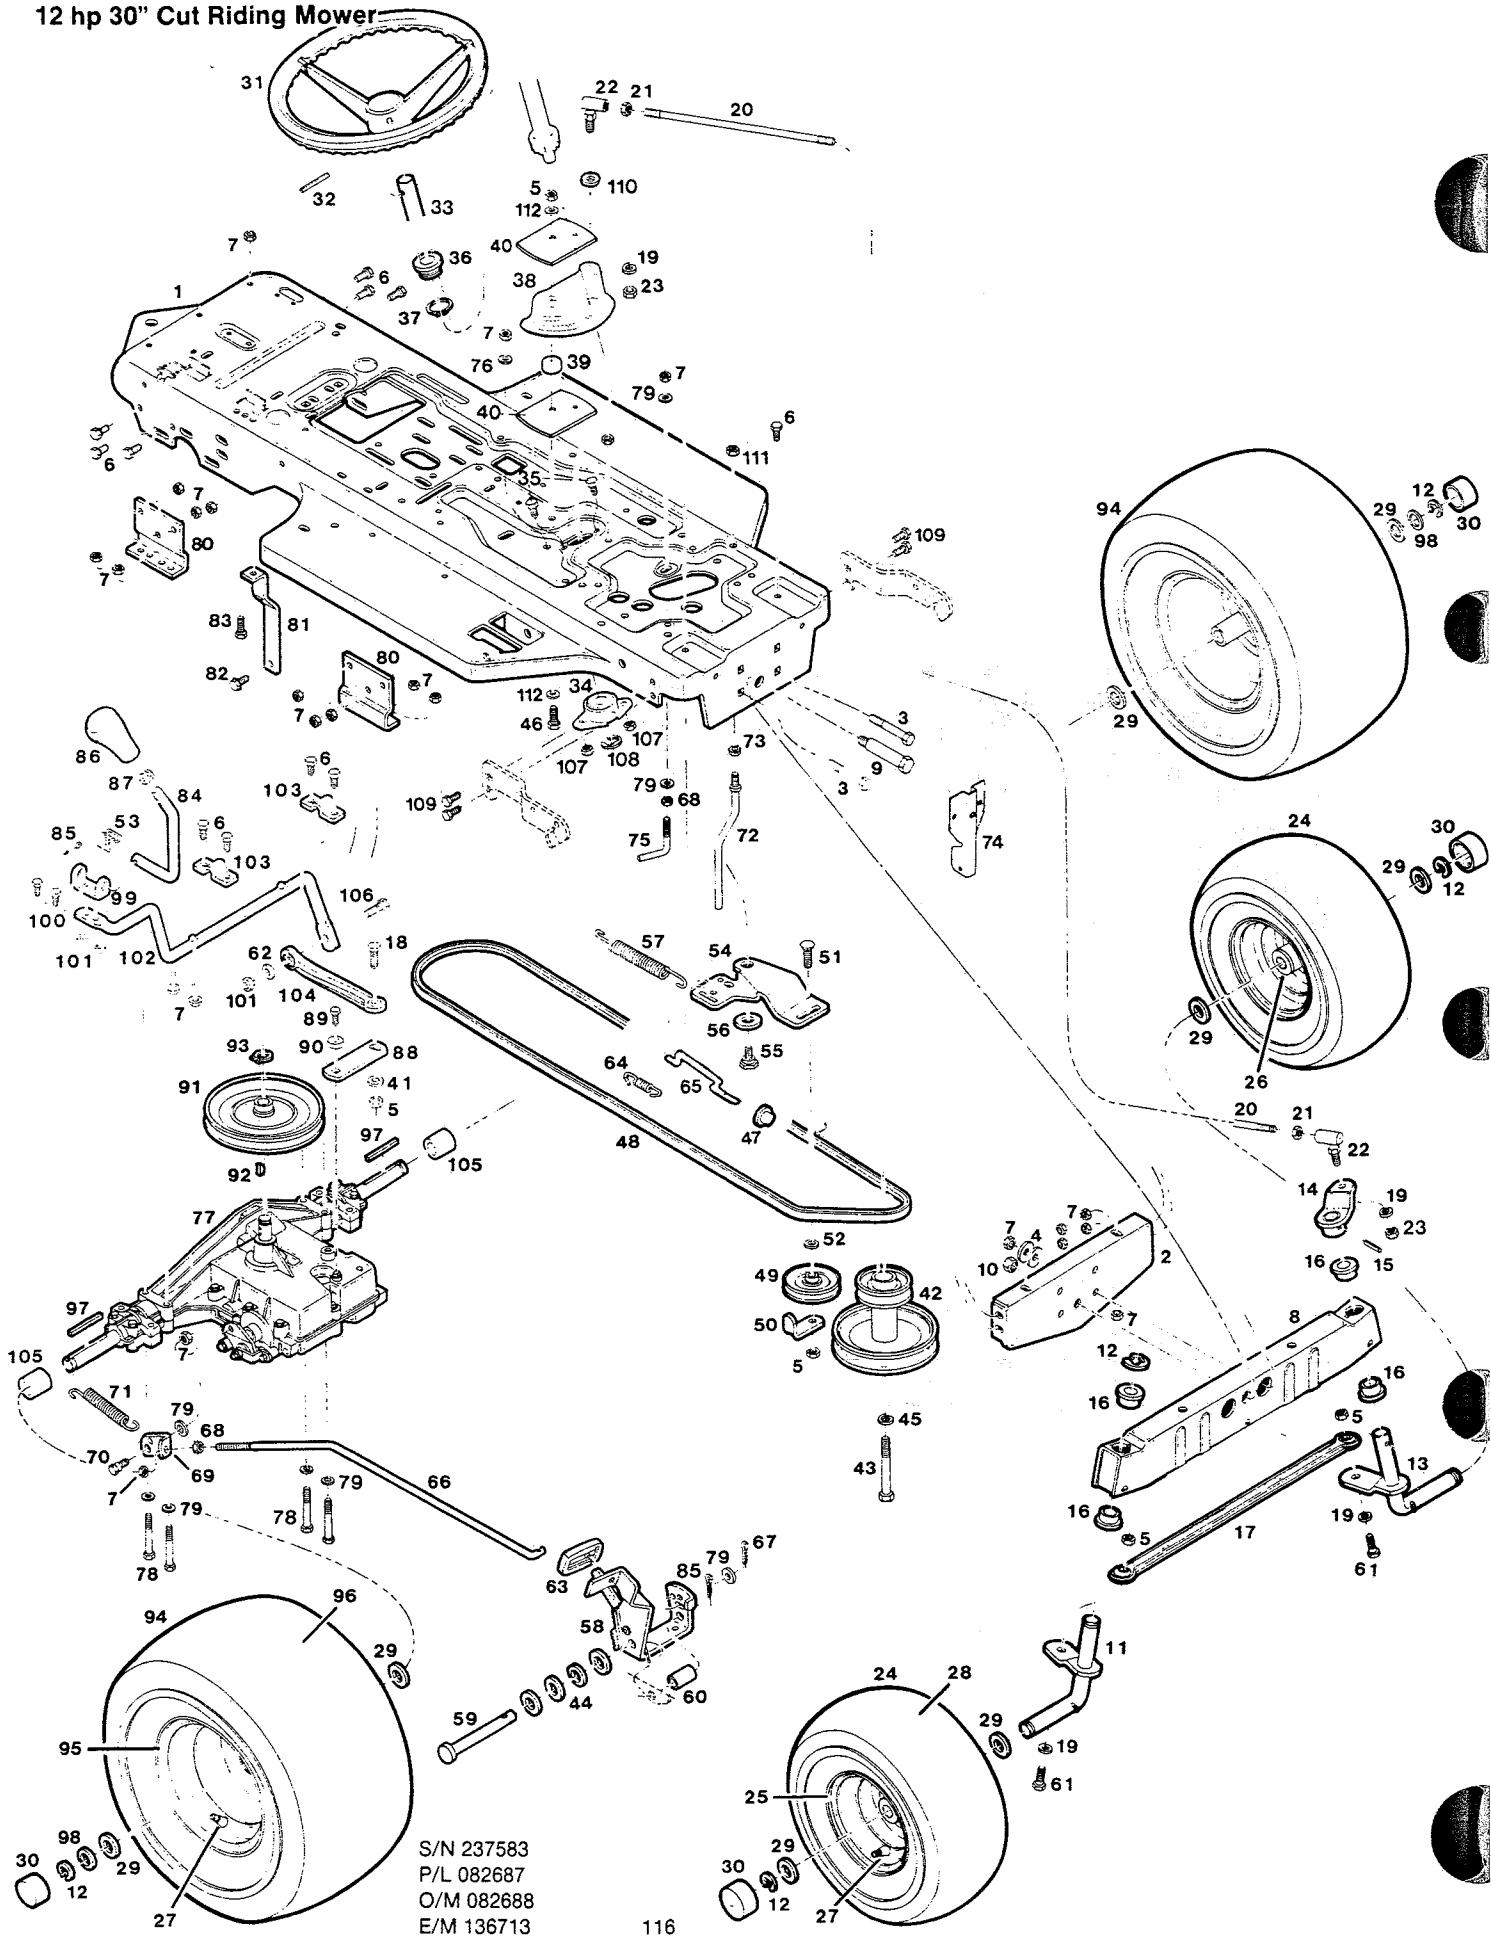

MODEL 410M
12 hp 30" Cut Riding Mower

S/N 237583
P/L 082687
O/M 082688
E/M 136713

CHASSIS