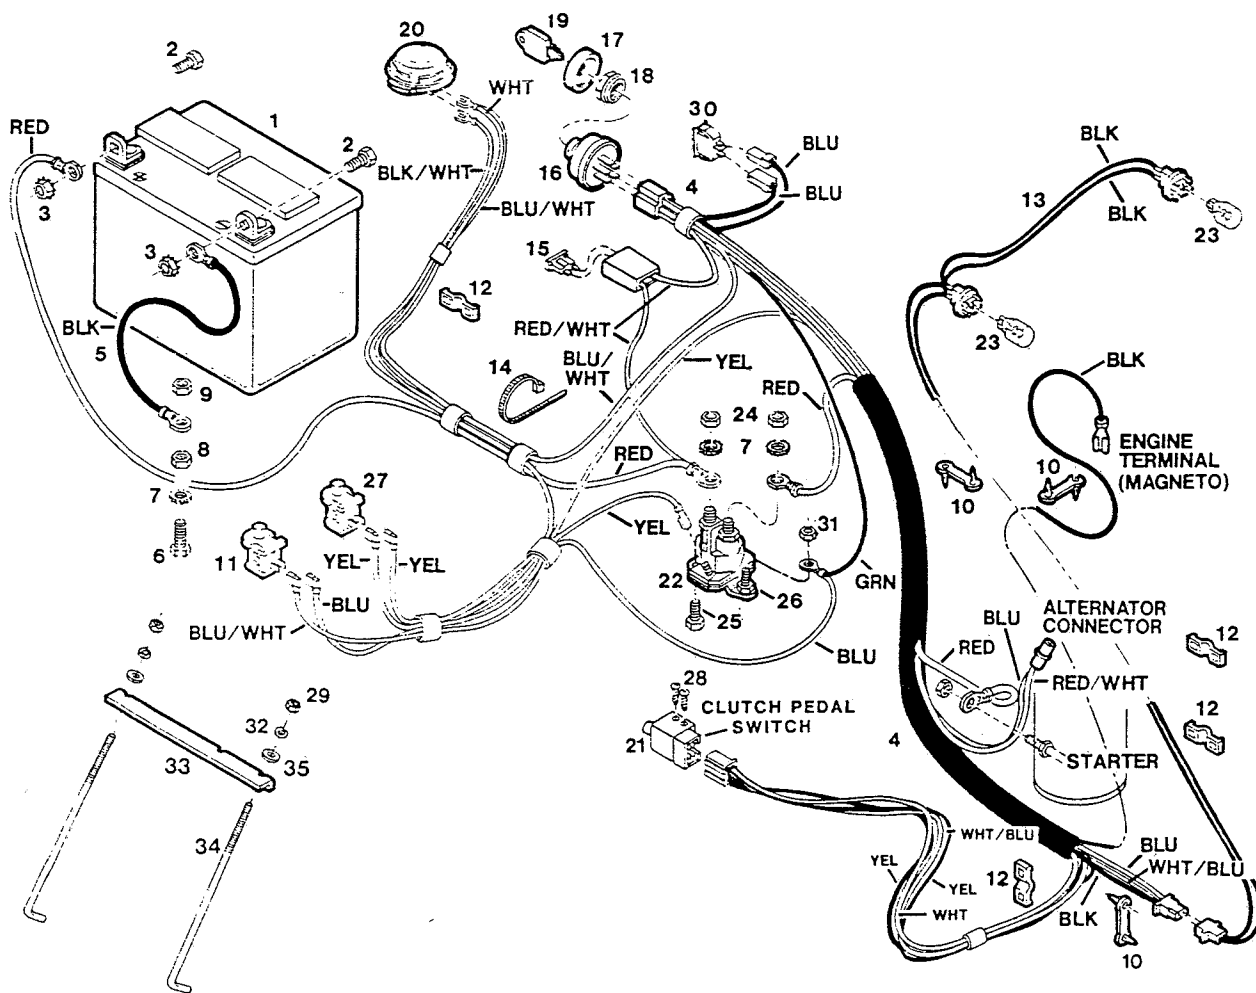

MODEL 410M
12 hp 30" Cut Riding Mower

ELECTRICAL SYSTEM

Index No.	Part No.	Description	Index No.	Part No.	Description
1	138735	Battery - 12 volt, dry	19	136242	Key - ignition
2	449587	Bolt - 1/4-20 x 5/8 hex hd.	20	138985	Switch - seat
3	715037	Nut - 1/4-20 hex keps	21	138925	Switch - clutch no-start
4	138986	Harness - wire	22	134940	Solenoid - starter
5	134908	Wire - ground	23	135533	Bulb - headlight
6	152108	Bolt - 5/16-18 x 1 hex hd.	24	157974	Nut - 5/16-24 hex
7	152975	Washer - 5/16 ext. tooth lock	25	158121	Bolt - 1/4-20 x 3/4 hex head
8	616342	Nut - 5/16-18 center lock	26	616375	Nut - 1/4-20 hex center lock
9	310151	Nut - 5/16-18 nylok	27	138776	Switch - neutral start
10	112326	Retainer - wire	28	157933	Screw - pan head #12
11	138750	Switch - interlock	29	310052	Nut - hex 1/4-20
12	134676	Clip - wire, press on	30	135814	Switch - headlight
13	136945	Harness - headlight	31	452615	Nut - hex 1/4-20 nylok
14	110379	Tie - nylon cable	32	715094	Washer - split lock 1/4
15		Fuse - 15 amp (purchase locally)	33	095687	Bracket - battery hold-down
16	135798	Switch - ignition w/o keys	34	095695	Rod - battery hold-down
17	112698	Boot - ignition switch	35	615690	Washer - flat 1/4
18	158717	Nut - 5/8-32 ignition switch			