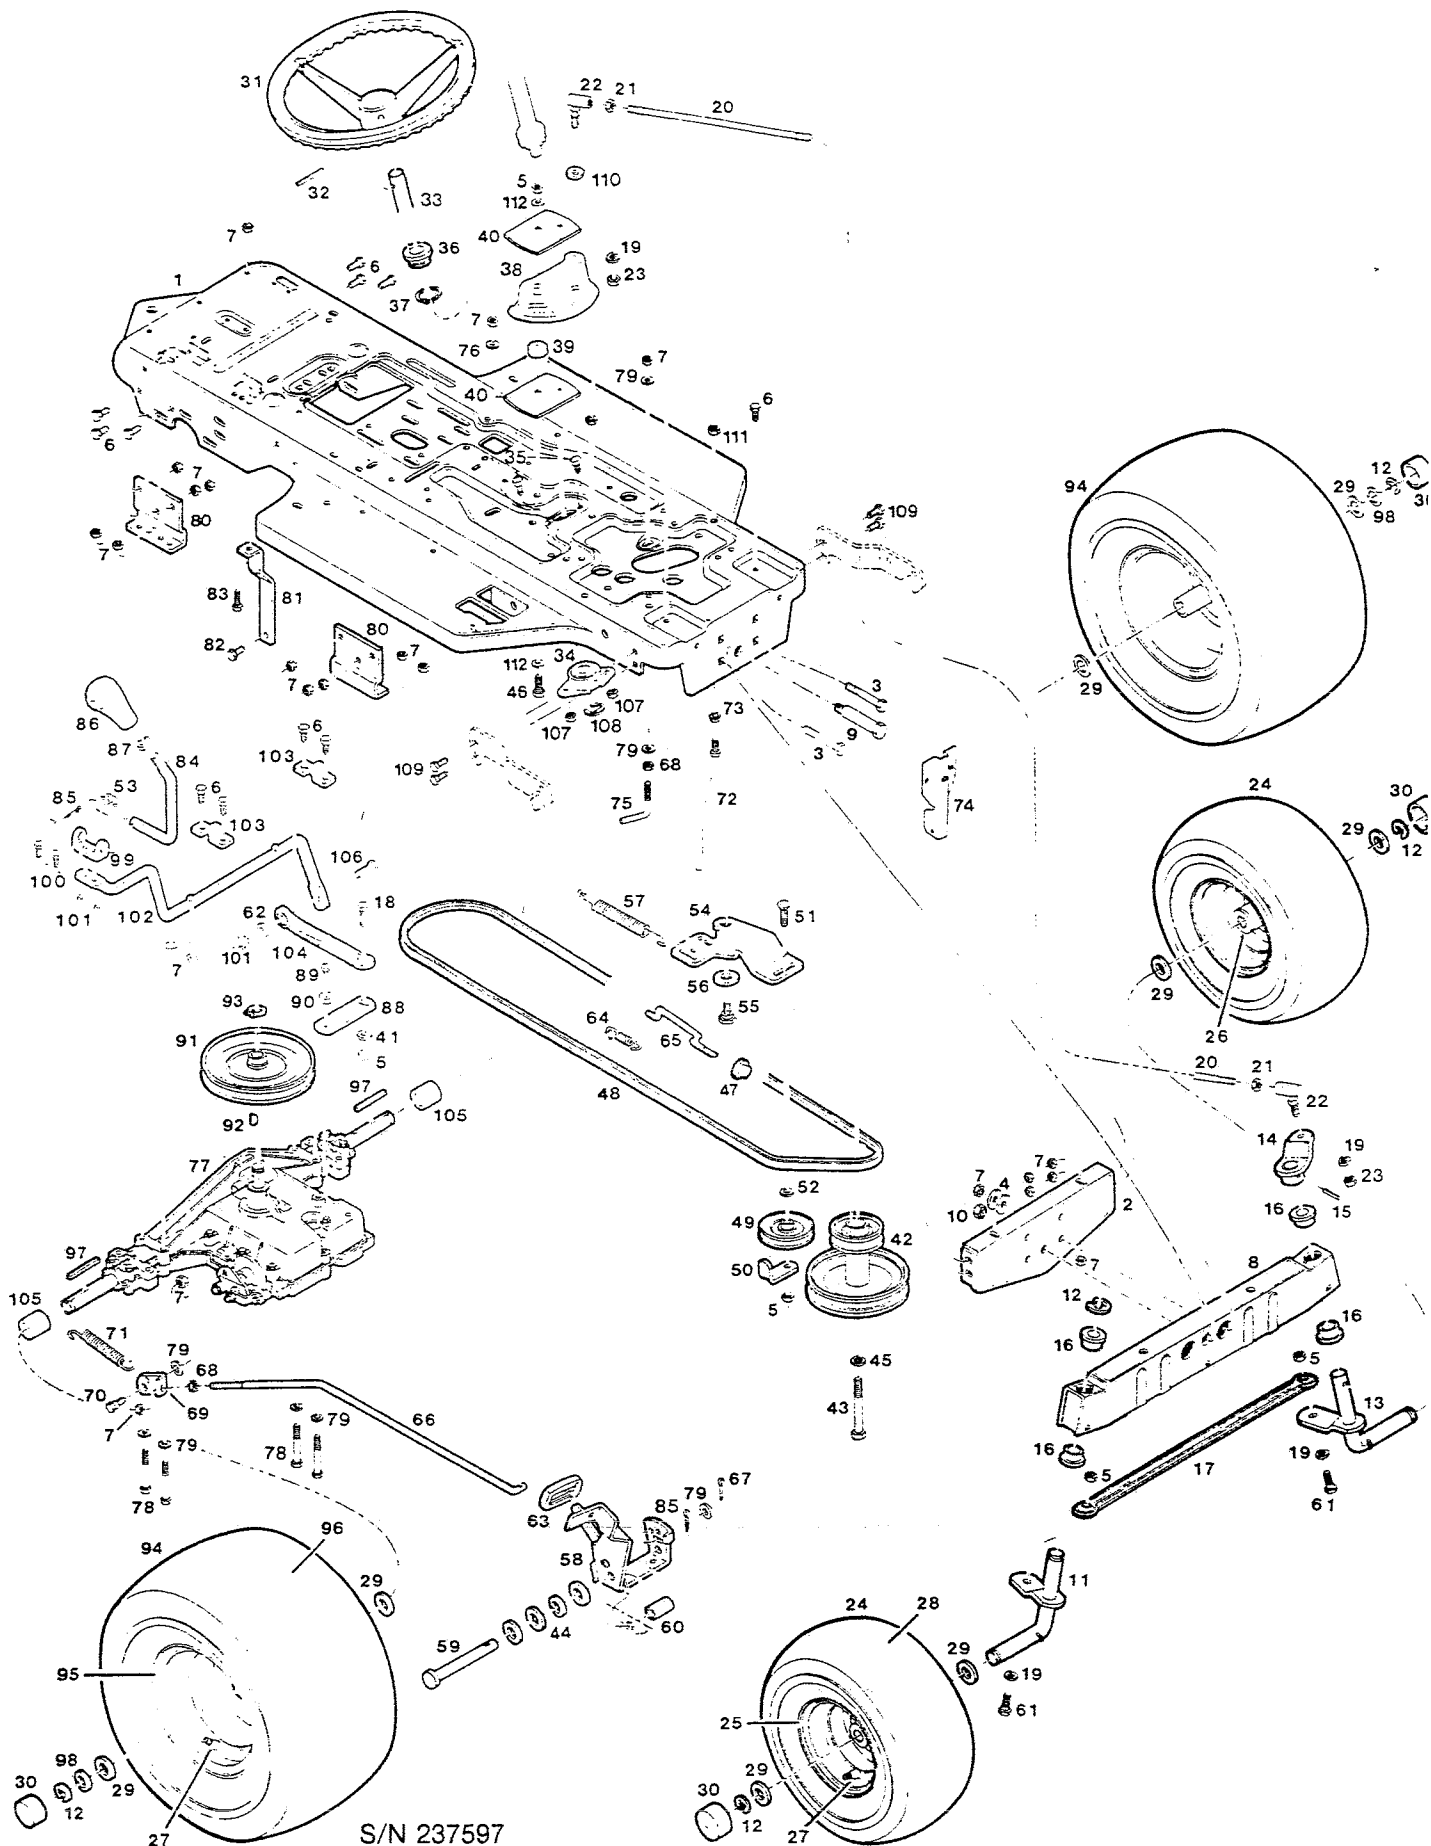

MODEL: 410-N

S/N 237597
P/I 082803
O/M 082688

MODEL 410 CHASSIS