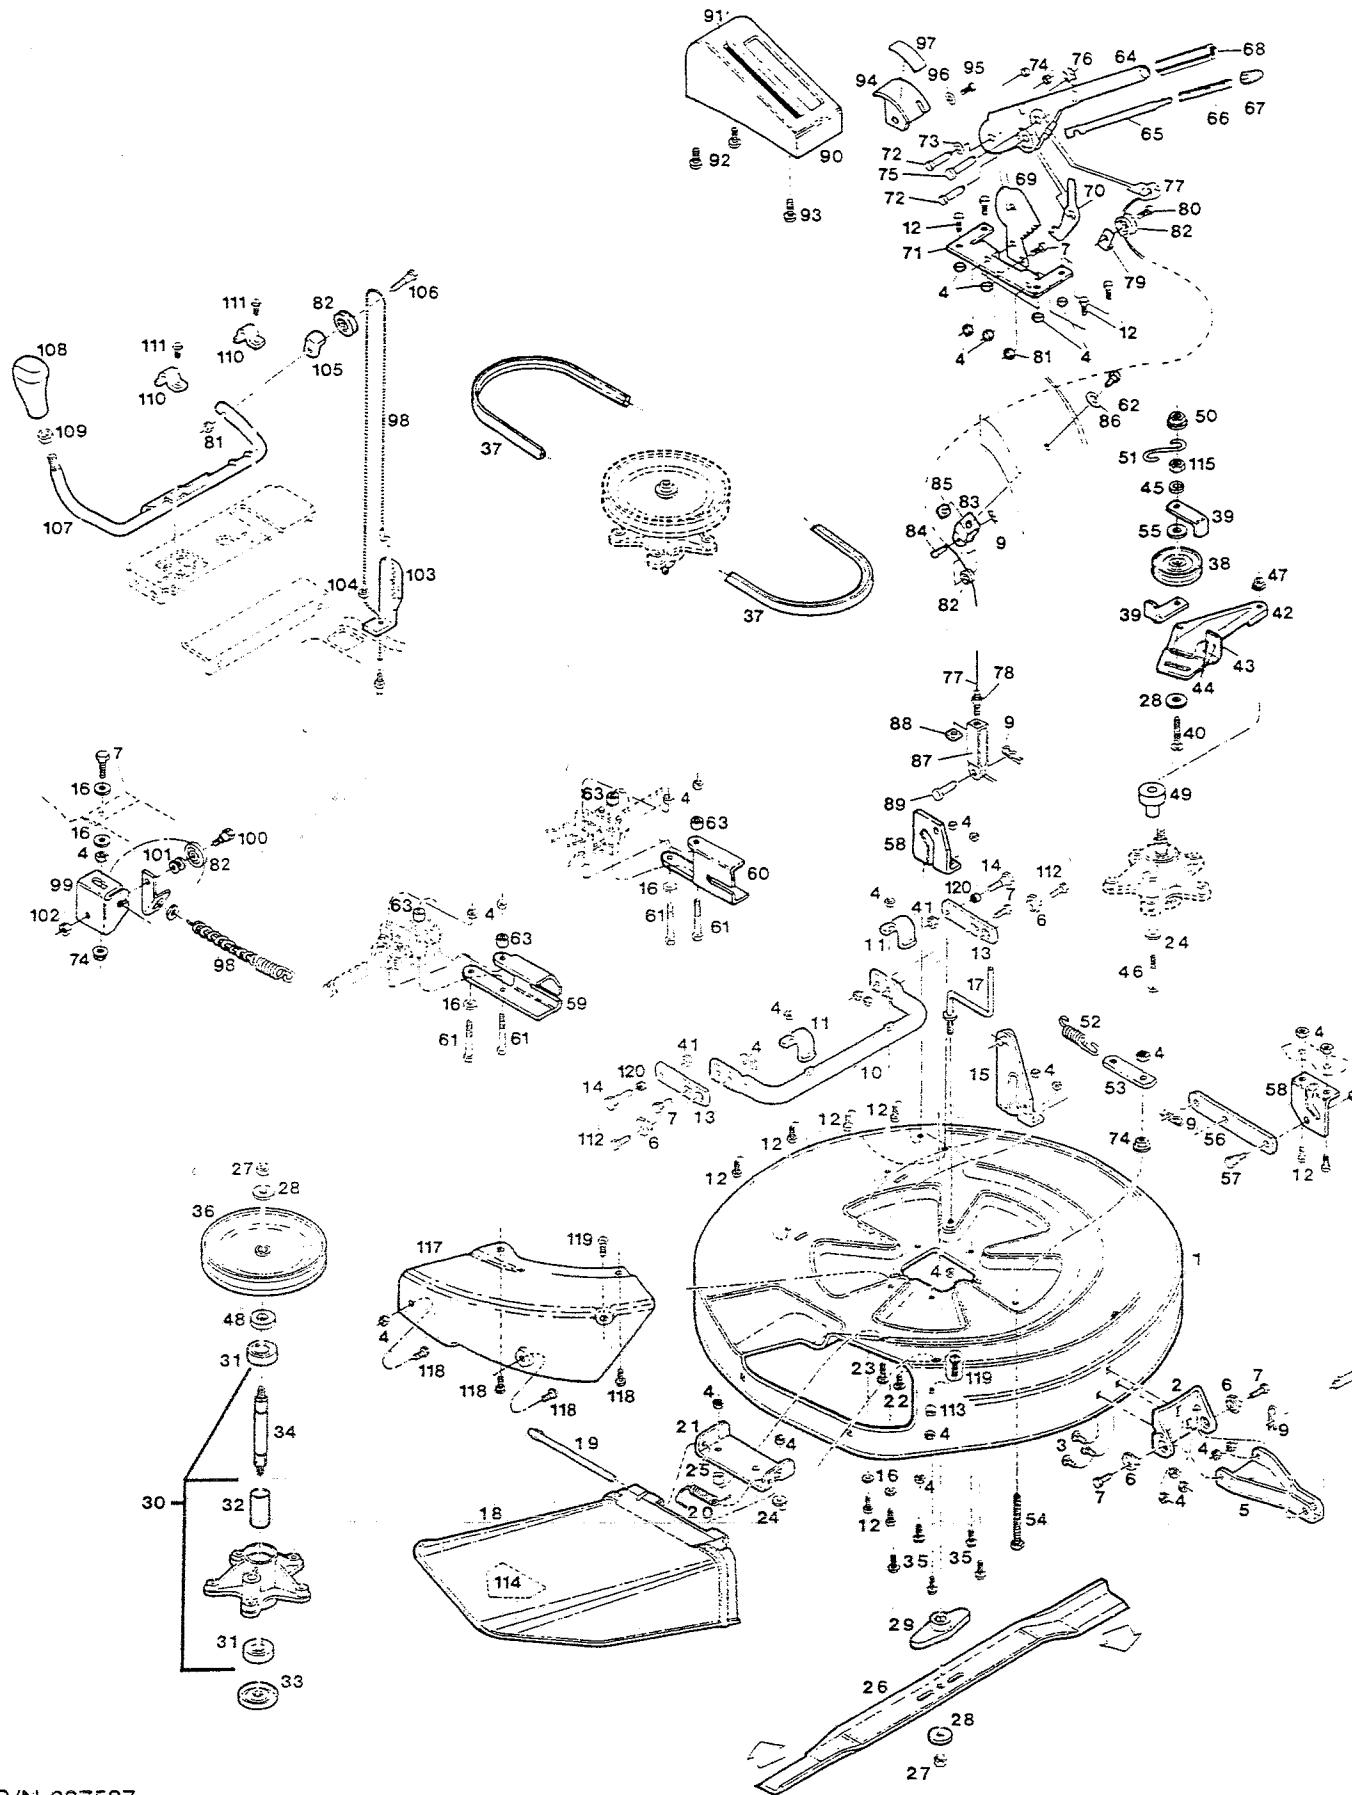

MODEL: 410-N

S/N 237597
P/I 082803
O/M 082688

30" MOWER DECK AND DRIVE