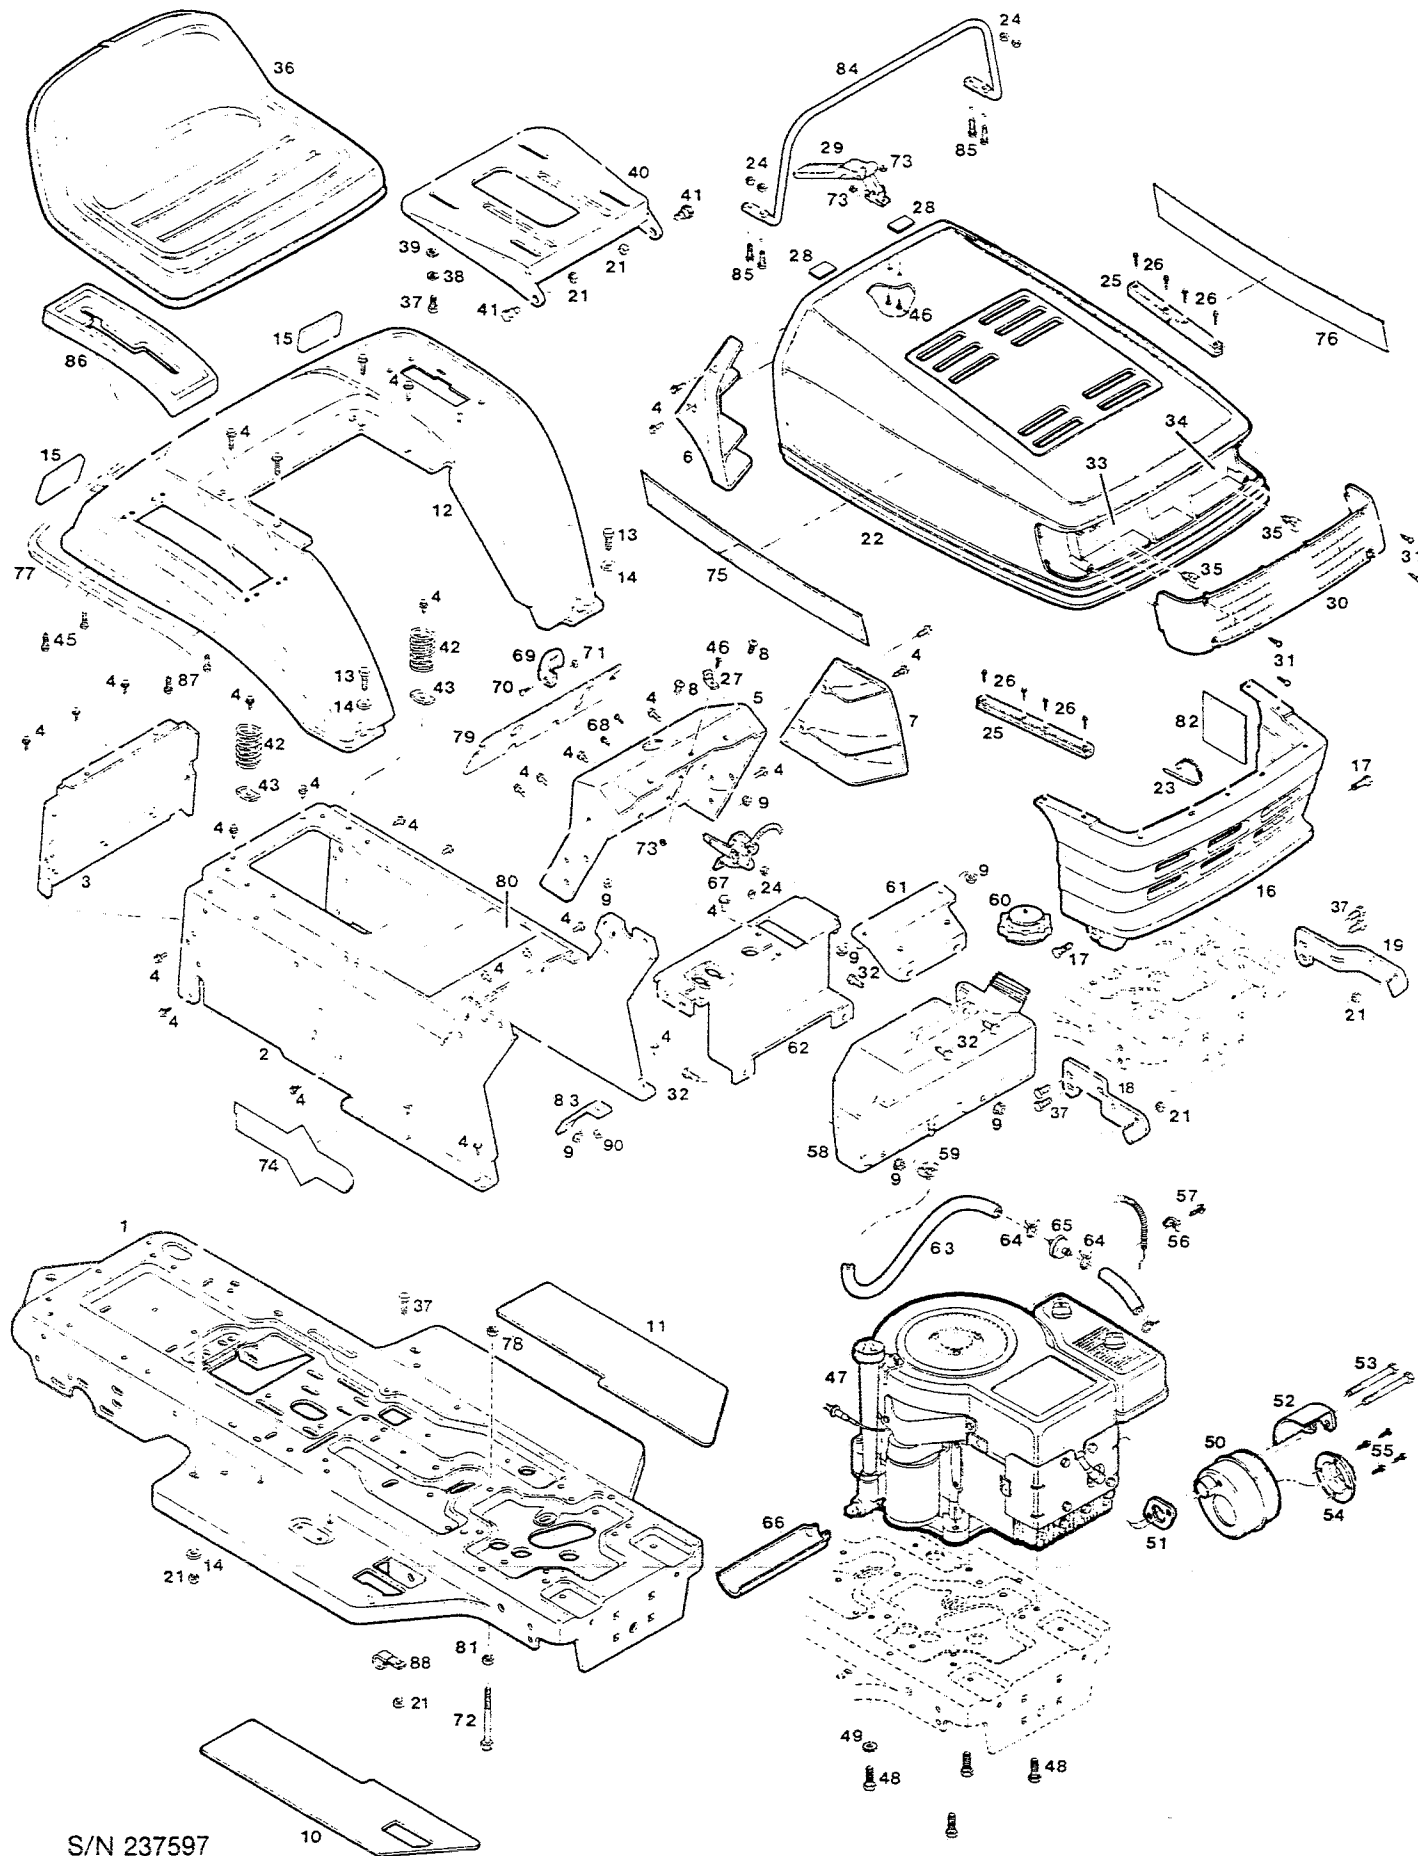

MODEL: 410-N

S/N 237597
P/I 082803
O/M 082688

MODEL 410 MAIN FRAME

Index No.	Part No.	Description	Index No.	Part No.	Description
1	023757	Frame - main	47	*	Engine - 12 HP
2	017459	Console - chassis	48	158014	Bolt - hex tap 3/8-16 x 1-1/4
3	013250	Plate - console rear	49	153551	Washer - ext tooth lock 3/8
4	158089	Screw - taptite 1/4-20 x 1/2	50	136523	Muffler - exhaust
5	023036	Dash panel	51	134692	Gasket - muffler
6	113647	Extension - dash RH	52	096263	Shield - heat
7	113167	Extension - dash LH	53	312165	Bolt - hex 5/16-18 x 3-1/2
8	715458	Screw - slot hd 1/4-20 x 1/2	54	174797	Deflector - exhaust
9	452615	Nut - hex 1/4-20 nylok	55	158527	Screw - hex #8-32 x 3/8
10	113092	Pad - foot RH platform	56	159269	Clamp - throttle cable
11	113084	Pad - foot LH platform	57	159277	Screw - cable clamp
12	023690	Fender - rear wheel	58	115071	Tank - fuel
13	152108	Bolt - hex 5/16-18 x 1	59	162404	Clamp - fuel line
14	158469	Washer - flat 5/16	60	115473	Cap - fuel tank
15	114850	Reflector - rear, red	61	017889	Bracket - fuel tank
16	113142	Hood - lower	62	017442	Bracket - fuel tank
17	162057	Bolt - shoulder 5/16-18 x 1	63	137745	Hose - fuel line
18	085399	Support - hood RH	64	303859	Clamp - fuel line
19	085381	Support - hood LH	65	432625	Filter - fuel
20	450437	Bolt - hex 5/16-18 x 5/8	66	112805	Trough - oil drain
21	310151	Nut - hex 5/16-18 nylok	67	052720	Lever - throttle w/cable
22	115105	Hood - upper	68	158451	Screw - taptite #10-24 x 5/8
23	110379	Strap - tie	69	112730	Knob - throttle lever
24	452318	Nut - hex nylok #10-24	70	159335	Screw - pan head #8-32 x 3/8
25	015297	Strip - hood sides	71	159244	Nut - hex #8-32
26	151118	Screw - taptite #10-24 x 1/2	72	158584	Bolt - hex 3/8-16 x 7-1/2
27	115147	Keeper - hood latch	73	452102	Nut - hex keps #8-32
28	446799	Pad - hood	74	799764	Logo - plastic 12-30
29	115139	Latch - hood	75	799762	Decal - hood side RH
30	115253	Lens - headlights	76	799763	Decal - hood side LH
31	158865	Screw - taptite #6 x 1/2	77	112318	Strip - fender trim
32	583021	Screw - hex tap 1/4-20 x 3/4	78	715524	Nut - hex jam 3/8-16 lock
33	797696	Reflector - headlight RH	79	796102	Decal - dash. OPERATION
34	797704	Reflector - headlight LH	80	009589	Decal - console. DANGER
35	135533	Bulb - headlight	81	310011	Nut - hex 3/8-16 center lock
36	115457	Seat	82	006874	Decal - heat reflective
37	450346	Bolt - hex 5/16-18 x 3/4	83	018044	Brace - fuel tank
38	311118	Washer - split lock 5/16	84	174938	Support - hood
39	715185	Washer - flat 5/16	85	159400	Screw - hex taptite #10-24 x 1
40	013888	Plate - seat mount	86	086793	Guide - shift lever w/decals
41	157503	Bolt - shoulder 5/16-18 x 5/32	87	158840	Screw - taptite #10-24 x 3/4
42	135632	Spring - seat	88	135145	Clip - mower engaging cable
43	097386	Clamp - seat spring	--	392043	Hitch Extension Kit
45	158832	Screw - taptite #10-24 x 1/2			
46	459925	Screw - phil. head #8-32 x 3/8			

*Contact engine manufacturer's authorized service dealer for parts and warranty.

S/N 237597
P/I 082803
O/M 082688