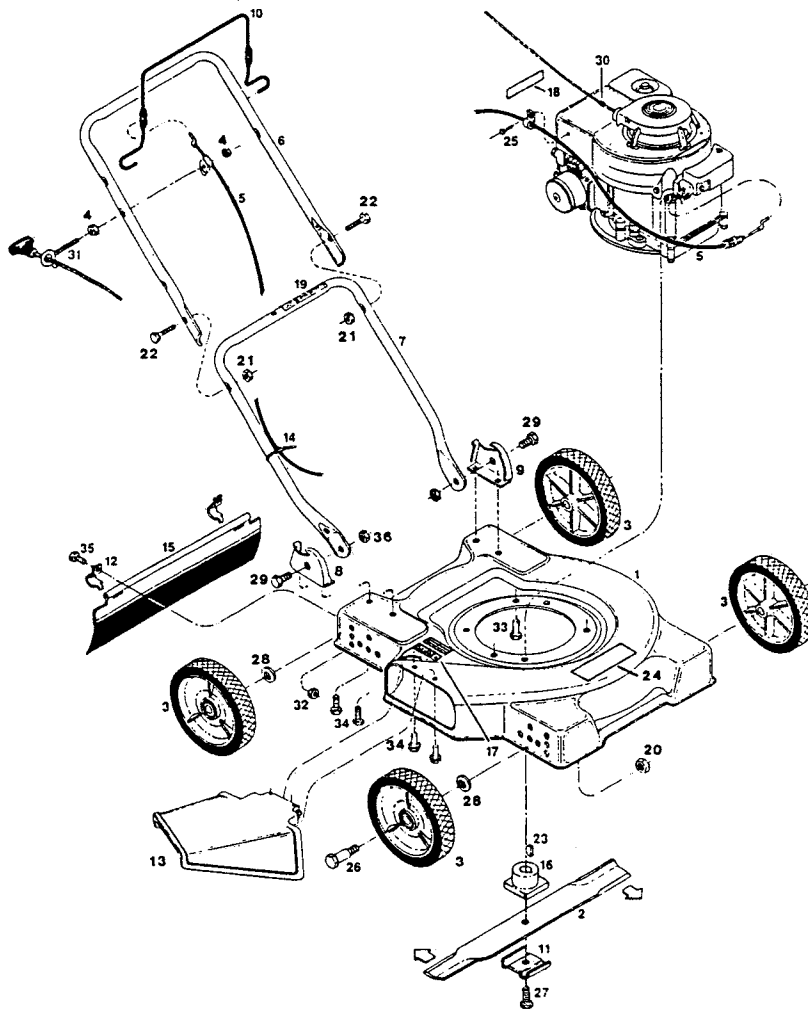

**MODEL 42L**  
**3.5 H.P. 19" Cut Side-Discharge Rotary Mower**  
**Uses Grass Catcher Assembly Model GC6AA**  
**Grass Catcher P/N 161018**  
**Repl. Bag P/N 161158**

ITEM NO.	PART NO.	DESCRIPTION
1	022269	Deck 19"
2	030023	Blade - 19" Flat
3	043000	Wheel 7" Plastic
4	715037	Nut - Keps 1/4-20
5	052795	Cable - Engine/Blade Control
6	071076	Handle - Upper
7	071563	Handle - Lower
8	092684	Handle Bracket - Right Hand
9	092692	Handle Bracket - Left Hand
10	109389	Bail - Engine/Blade Control
11	106336	Washer - Blade Adapter
12	106914	Clip - Trailing Shield
13	394619	Chute Deflector Assembly
14	110379	Cable Tie
15	114389	Trailing Shield
16	133231	Blade Adapter
17	144063	Decal - C.P.S.C. Danger
18	009415	Decal - Blade Warning
19	715557	Decal - Starting Instructions
20	156406	Locknut 3/8-18 Flange Lock
21	616342	Nut - 3/8-18 Center Lock
22	157958	Bolt - 5/16-18 x 1-1/2
23	150276	Woodruff Key #6
24	798041	Decal - Gran Prix
25	150623	Self Tap Screw #10 x 5/8
26	150060	Shoulder Bolt - Wheel
27	162024	Bolt-Blade 3/8-24 x 1-1/4 Gr. 8
28	715607	Washer - Belleville
29	525121	Bolt - 3/8-16 x 5/8
30	152074	Rope Stop
31	152629	Rope Guide
32	452318	Nut #10-24 Hex Nylon Insert
33	457168	Bolt - Hex Head Self Tap 3/8-16 x 7/8
34	457499	Bolt - Self Tap 1/4-20 x 5/8
35	458687	Bolt #10-24 x 1/2
36	451492	Nut - 3/8-16 Flange Center Lock

**Note:** Parts are right or left hand as viewed from operator position

Specifications subject to change without prior notice

S/N 231654  
P/L 797944  
O/M 082305  
E/M 189985  
P/B 164061