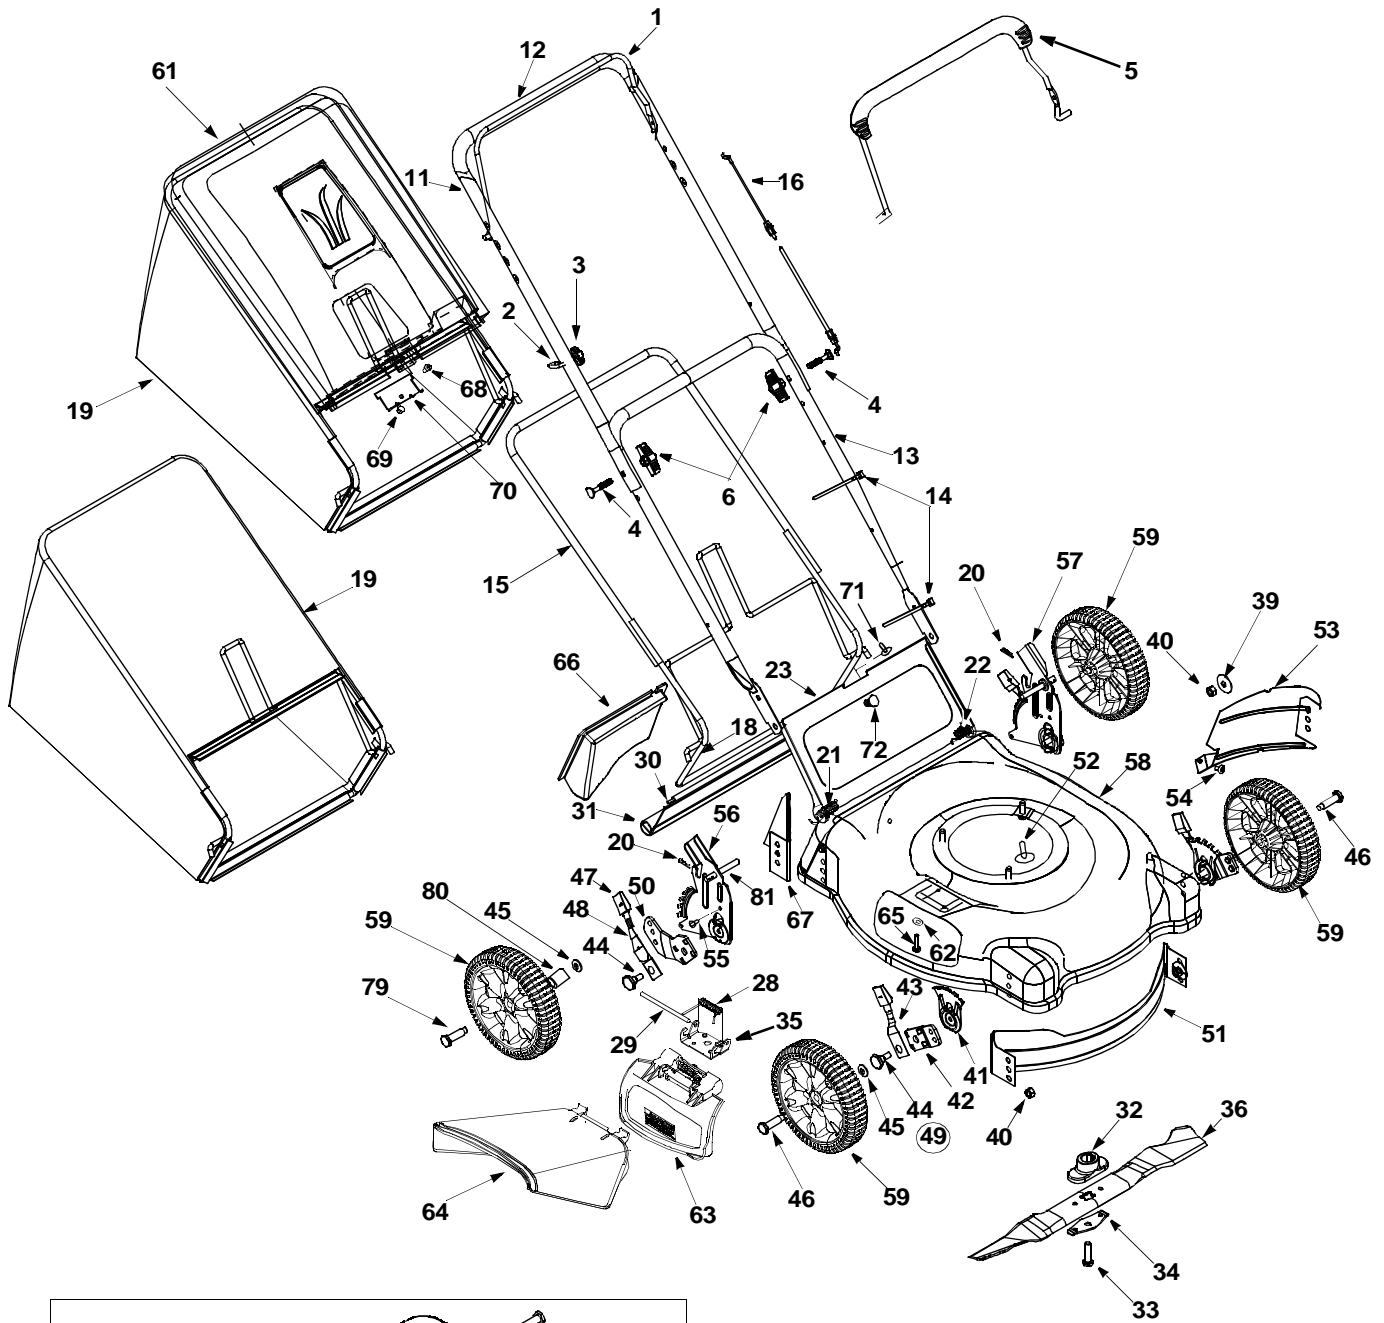

Model Series 430 Thru 439

Model Series 430 Thru 439

Ref. No	Part No.	Description	Ref. No	Part No.	Description
1	747-1161A	Control Handle	48	732-0404	Rear Spring Lever
2	710-1205	Rope Guide	49	14578	Height Adj. Assy. Comp. - RH
3	720-0279	Handle Knob 1/4-20 Thd.		14579	Height Adj. Assy. Comp. - LH ‡
4	710-1174	Curved Hd. Bolt 5/16-18 x 2"	50	14765	Pivot Bar R.H.
5	731-2626	Bail Cover †	N/I	14766	Pivot Bar L.H.
6	720-0284	Hand Knob	51	782-5002	Front Baffle
11	749-1092A	Upper Handle	52	710-0654A	Hex L-Wash.Scr. 3/8-16 x 1"
12	720-0295	Foam Grip †	53	782-5003	Rear Baffle
13	749-0928	Lower Handle	54	710-1017	Torx Mach AB-Tap Scr. 1/4 x.62"
14	726-0240	Cable Tie	55	710-0896	HexIndWash. Scr. 1/4-14:.625
15	764-0310	Rear Catcher Frame	56	682-0516A	Handle Brkt. Ass'y.—RH
16	746-1130	Control Cable - 40"	57	682-0515A	Handle Brkt. Ass'y.—LH
	746-0554	Control Cable - 40.5"	58	782-0047A	Cutting Deck
	746-0551	Control Cable - 43"	59	734-1987	Wheel w/ Bearings Grey Link Thd.
	746-1137	Control Cable - 53"		734-1988	Wheel w/ Bearings Grey Bar Thd.
18	764-0311	Front Catcher Frame		734-1978	Wheel w/ Bearings Black Link Thd.
19	764-0309	Grass Bag (for hard top)†	61	731-1876	Hard Top Cover w/ Icon
	764-0457A	Grass Bag (soft top w/logo)		731-1322A	Hard Top Cover w/o Icon
	664-0176	Grass Bag (Half Sail)	62	736-0270	Bell Washer 1/4" I.D.
	664-0175	Grass Bag (Full Sail)	63	682-7000	Hinged Mulching Plug
20	714-0104	Int. Cotter Pin 5/16" Dia.	64	731-1409	Chute Deflector: Side Discharge
21	732-0678	Door Spring - R.H.	65	710-0599	Hex Hd Self-Tp Scr. 1/4-20 x .5"
22	732-0677	Door Spring - L.H.	66	782-5007A	Mulching Baffle Plug
23	782-7000	Rear Discharge Door	67	782-5004	Mulching Baffle - R.R.
28	732-0731	Torsion Spring	68	710-0286	Pan Hd. Mach. Scr. 1/4-20:.5" Lg.
29	747-0710	Hinge Pin	69	712-0324	Hx. Nylon L-Nut - 1/4-20 Thread
30	732-0700	Wire Rod	70	782-9011	Mounting Bracket
31	731-1236	Rear Flap	71	710-0192	Truss Scr. #10-24 x .38" Lg.
32	753-0588	Blade Adapter (Kit includes 32-34)	72	720-0275	Knob
33	710-1044	Hex Bolt 3/8-24 x 1.5" Lg.	76	736-0504	Wave Washer
34	736-0524A	Blade Bell Support	77	731-0981A	Hub Cap - Rad. Spoke - Grey †
35	782-7006	Mounting Bracket	—	731-0982A	Hub Cap - Rad. Spoke - Beige
36	742-0741	21" Mulching Blade	—	731-1426	Hub-Cap- Rad. Spoke- Yellow
40	712-0431	Flange Nut 3/8-16 Thd.*	79	738-0102	Rear Axle Bolt
41	15261A	Height Adj. Plate		738-0213	Rear Axle Bolt †
42	15262B	Pivot Bar	80	750-0535	Spacer
43	14832	Front Spring Lever Ass'y. w/Knob	81	710-1248	Weld Pin
44	738-0507B	Shld. Bolt .5" Dia. x .357"	—	751B224437	Muffler Guard -(B&S Quantum)‡
45	736-0105	Bell Washer .38" I.D. x .88" O.D.	—	710-1268	#10-16:3/8 Screw‡
46	738-0102	Front Axle Bolt	—	735-0639	Spark Plug Boot‡
47	720-0426	Spring Lever Knob			