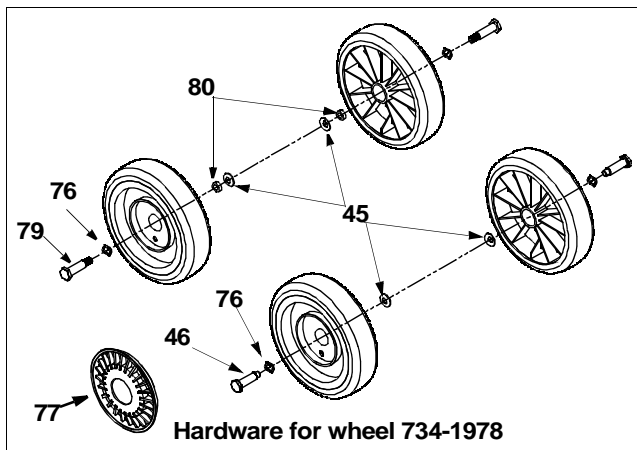

Model Series 430 Thru 439

Model Series 430 Thru 439

Ref. No	Part No.	Description	Ref. No	Part No.	Description
1	747-1161A	Control Handle	48	732-0404	Rear Spring Lever
2	710-1205	Rope Guide	49	14578	Height Adj. Assy. Comp. - RH
3	720-0279	Handle Knob 1/4-20 Thd.		14579	Height Adj. Assy. Comp. - LH ‡
4	710-1174	Curved Hd. Bolt 5/16-18 x 2"	50	14765	Pivot Bar R.H.
5	731-2626	Bail Cover †	N/I	14766	Pivot Bar L.H.
6	720-0284	Hand Knob	51	782-5002	Front Baffle
11	749-1092A	Upper Handle	52	710-0654A	Hex L-Wash.Scr. 3/8-16 x 1"
12	720-0295	Foam Grip †	53	782-5003	Rear Baffle
13	749-0928	Lower Handle	54	710-1017	Torx Mach AB-Tap Scr. 1/4 x.62"
14	726-0240	Cable Tie	55	710-0896	HexIndWash. Scr. 1/4-14:.625
15	764-0310	Rear Catcher Frame	56	682-0516A	Handle Brkt. Ass'y.—RH
16	746-1130	Control Cable - 40"	57	682-0515A	Handle Brkt. Ass'y.—LH
	746-0554	Control Cable - 40.5"	58	782-0047A	Cutting Deck
	746-0551	Control Cable - 43"	59	734-1987	Wheel w/ Bearings Grey Link Thd.
	746-1137	Control Cable - 53"		734-1988	Wheel w/ Bearings Grey Bar Thd.
18	764-0311	Front Catcher Frame		734-1978	Wheel w/ Bearings Black Link Thd.
19	764-0309	Grass Bag (for hard top)†	61	731-1876	Hard Top Cover w/ Icon
	764-0457A	Grass Bag (soft top w/logo)		731-1322A	Hard Top Cover w/o Icon
	664-0176	Grass Bag (Half Sail)	62	736-0270	Bell Washer 1/4" I.D.
	664-0175	Grass Bag (Full Sail)	63	682-7000	Hinged Mulching Plug
20	714-0104	Int. Cotter Pin 5/16" Dia.	64	731-1409	Chute Deflector: Side Discharge
21	732-0678	Door Spring - R.H.	65	710-0599	Hex Hd Self-Tp Scr. 1/4-20 x .5"
22	732-0677	Door Spring - L.H.	66	782-5007A	Mulching Baffle Plug
23	782-7000	Rear Discharge Door	67	782-5004	Mulching Baffle - R.R.
28	732-0731	Torsion Spring	68	710-0286	Pan Hd. Mach. Scr. 1/4-20:.5" Lg.
29	747-0710	Hinge Pin	69	712-0324	Hx. Nylon L-Nut - 1/4-20 Thread
30	732-0700	Wire Rod	70	782-9011	Mounting Bracket
31	731-1236	Rear Flap	71	710-0192	Truss Scr. #10-24 x .38" Lg.
32	753-0588	Blade Adapter (Kit includes 32-34)	72	720-0275	Knob
33	710-1044	Hex Bolt 3/8-24 x 1.5" Lg.	76	736-0504	Wave Washer
34	736-0524A	Blade Bell Support	77	731-0981A	Hub Cap - Rad. Spoke - Grey †
35	782-7006	Mounting Bracket	—	731-0982A	Hub Cap - Rad. Spoke - Beige
36	742-0741	21" Mulching Blade	—	731-1426	Hub-Cap- Rad. Spoke- Yellow
40	712-0431	Flange Nut 3/8-16 Thd.*	79	738-0102	Rear Axle Bolt
41	15261A	Height Adj. Plate		738-0213	Rear Axle Bolt †
42	15262B	Pivot Bar	80	750-0535	Spacer
43	14832	Front Spring Lever Ass'y. w/Knob	81	710-1248	Weld Pin
44	738-0507B	Shld. Bolt .5" Dia. x .357"	—	751B224437	Muffler Guard -(B&S Quantum)‡
45	736-0105	Bell Washer .38" I.D. x .88" O.D.	—	710-1268	#10-16:3/8 Screw‡
46	738-0102	Front Axle Bolt	—	735-0639	Spark Plug Boot‡
47	720-0426	Spring Lever Knob			