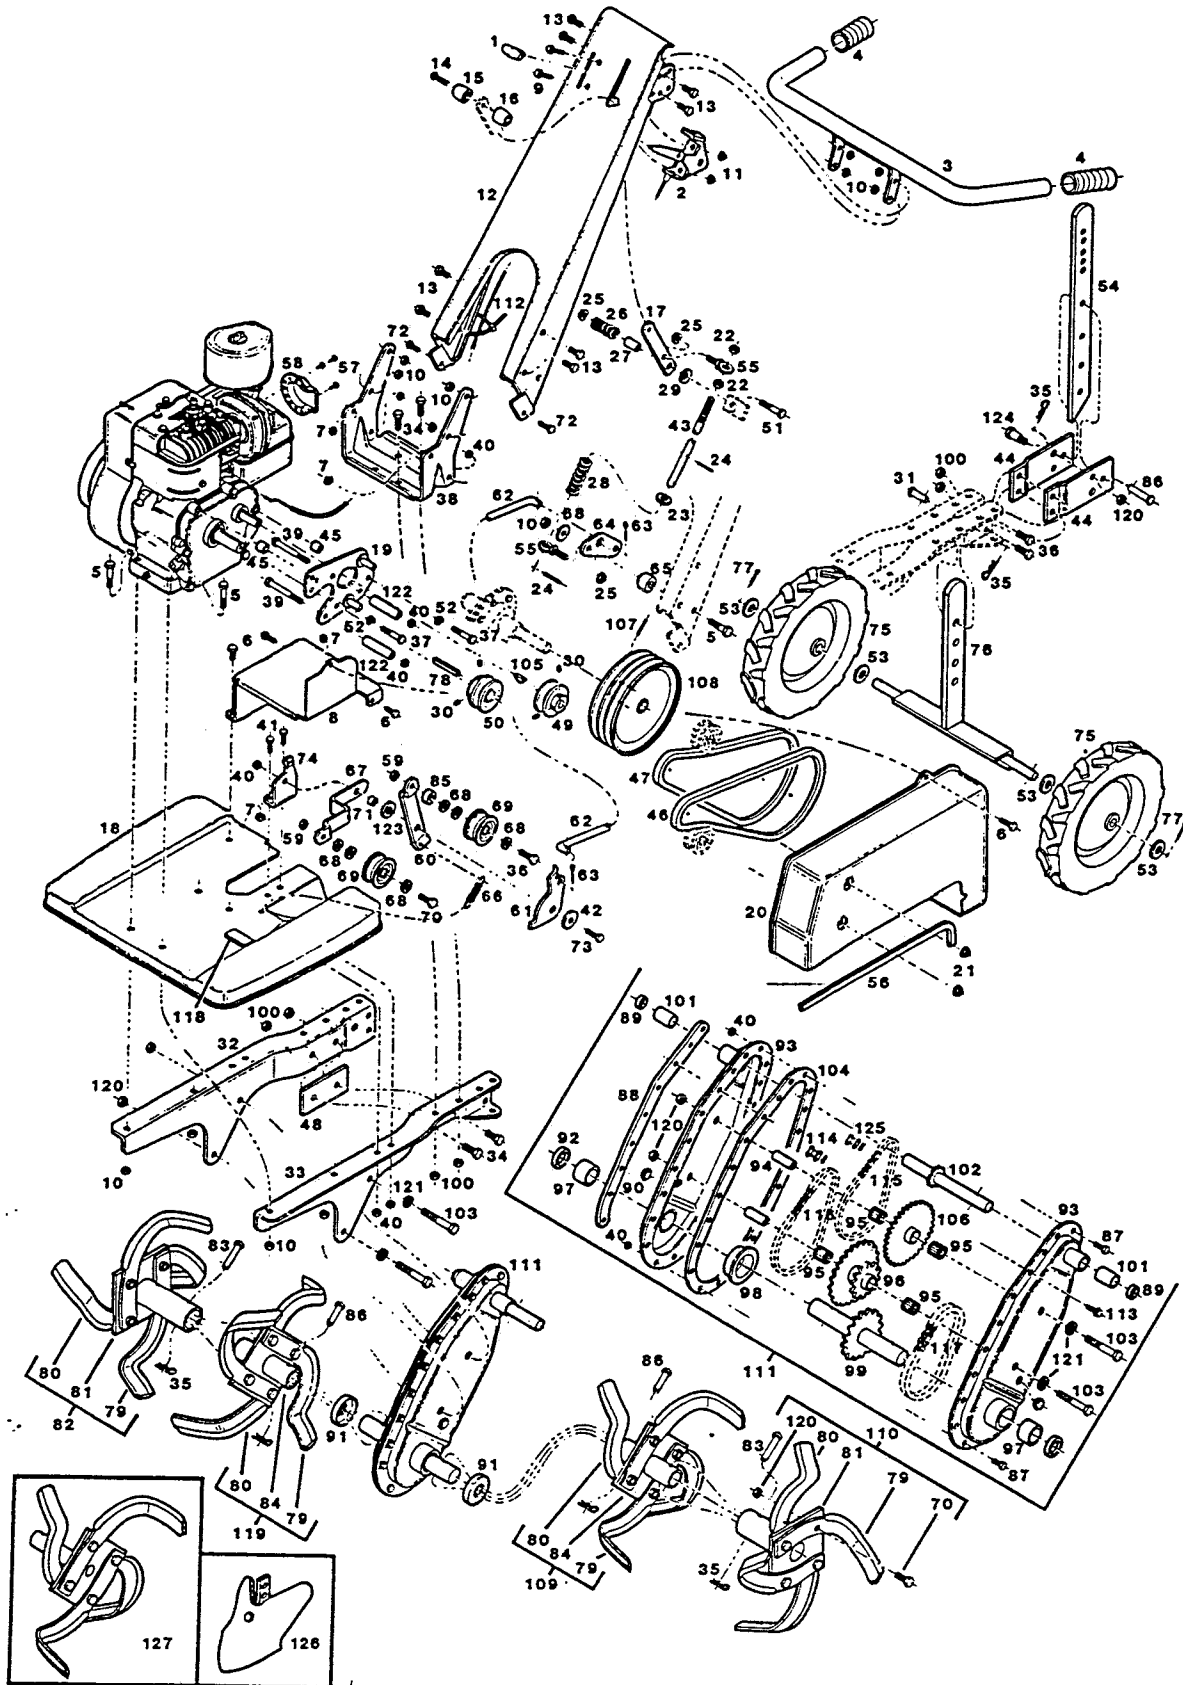

5 Hp Chain Drive Tiller
Model: 44-03365E

521476