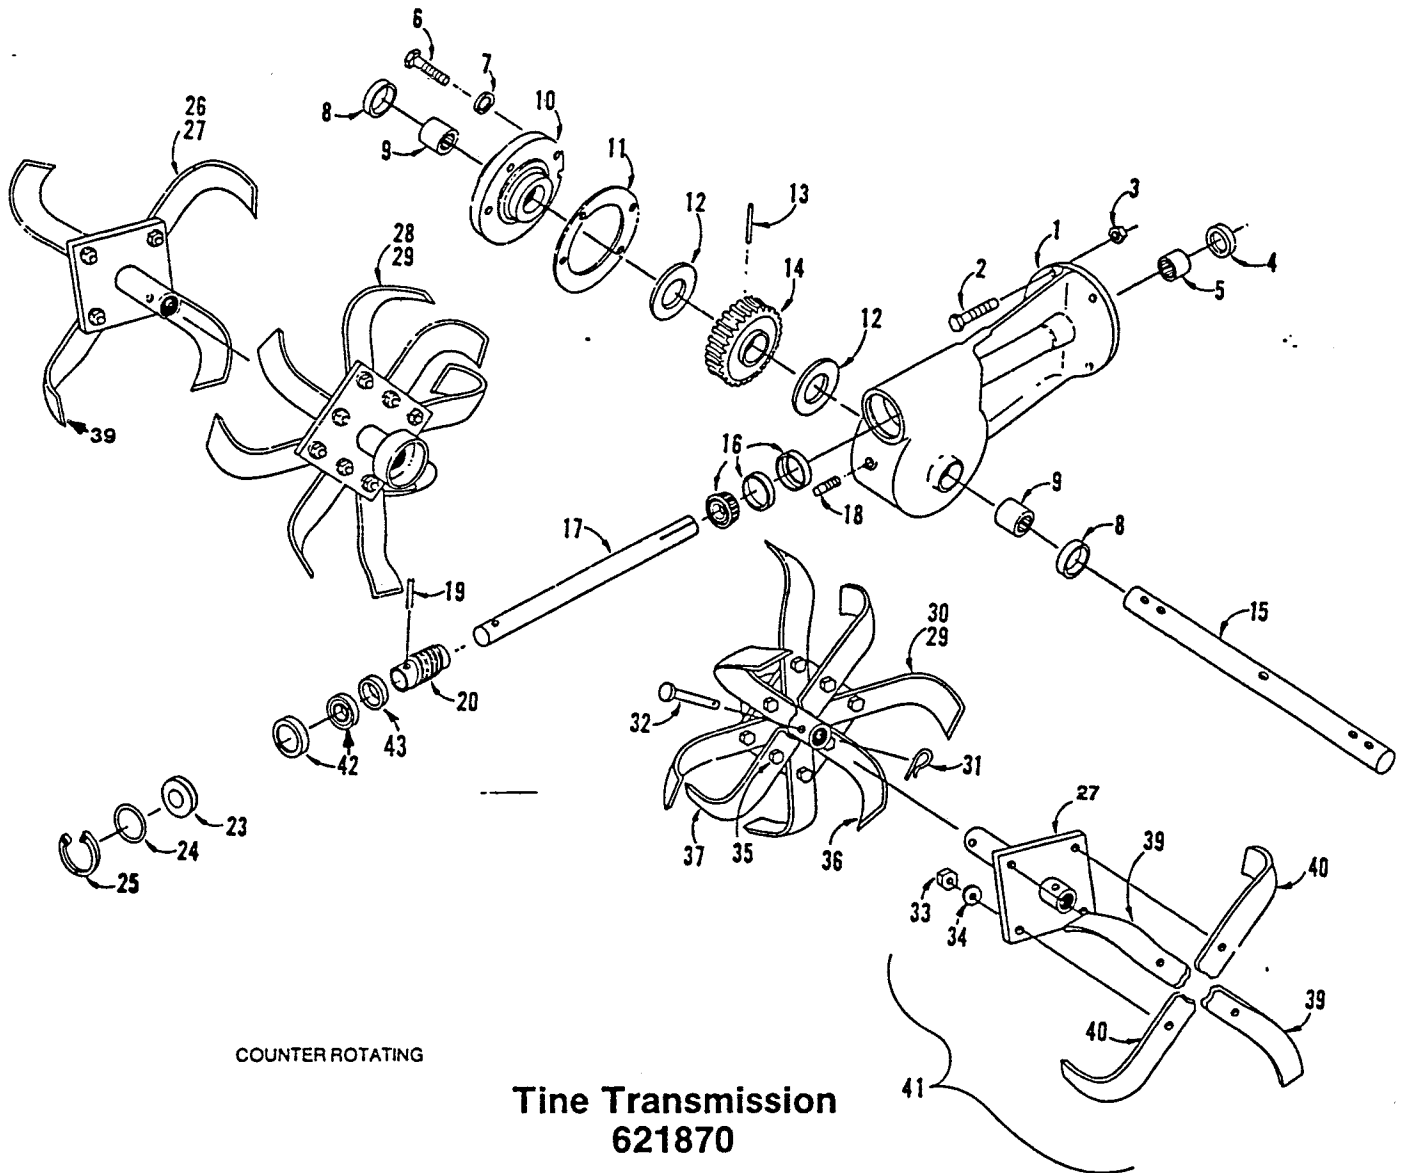

5 HP Rear Tine Tiller

44-03462D

COUNTER ROTATING

Tine Transmission 621870

KEY NO.	PART NO.	DESCRIPTION
1.	616979	Trans. Cast. w/Brngs & Seals
2.	615880	Bolt .375-16 x 1.25 Hex
3.	624908	Nut .375-16 Center Lock
4.	616383	Oil Seal - Worm Shaft
5.	616524	Bearing-Needle-Worm Shaft
6.	617019	Bolt .312-18 x .88 Hex
7.	615575	Lockwasher .312 Nom.
8.	616391	Oil Seal - Axle
9.	616292	Bearing-Needle-Axle
10.	617001	Cover Plate w/Bearing & Seal
11.	616755	Gasket
12.	616417	Thrust Washer
13.	616466	Drive-Lok Pin .375 x 2.00
14.	619536	Worm Wheel
15.	617845	Axle
16.	545582	Tapered Bearing Assembly
17.	617084	Worm Shaft
18.	615500	Pipe Plug
19.	616458	Roll Pin .250 dia. x 1.25
20.	513317	Worm
21.		Not used this model
22.		Not used this model

KEY NO.	PART NO.	DESCRIPTION
23.	616433	Seal Plug
24.	616441	'O' Ring
25.	616425	Snap Ring
26.	622415	Tine Assembly R.H. Extension
27.	622290	Tube & Plate Widm. R.H. Ext.
28.	617712	Tine Ass'y R.H. Basic
29.	617720	Tube & Plate Weldment-Basic
30.	617704	Tine Assembly L.H. Basic
31.	616227	Hair Pin
32.	616532	Clevis Pin
33.	615633	Nut .375-24 Hex
34.	615666	Lockwasher .375 Nom.
35.	617787	Spacer
36.	616649	Tine Blade L.H. Short
37.	616656	Tine Blade R.H. Short
38.	624957	Bolt .375-24 x 1.25 Hex
39.	617217	Tine Blade L.H. Long
40.	617209	Tine Blade R.H. Long
41.	622423	Tine Assembly L.H. Ext.
42.	620898	Ball Bearing Assembly
43.	623504	Collar