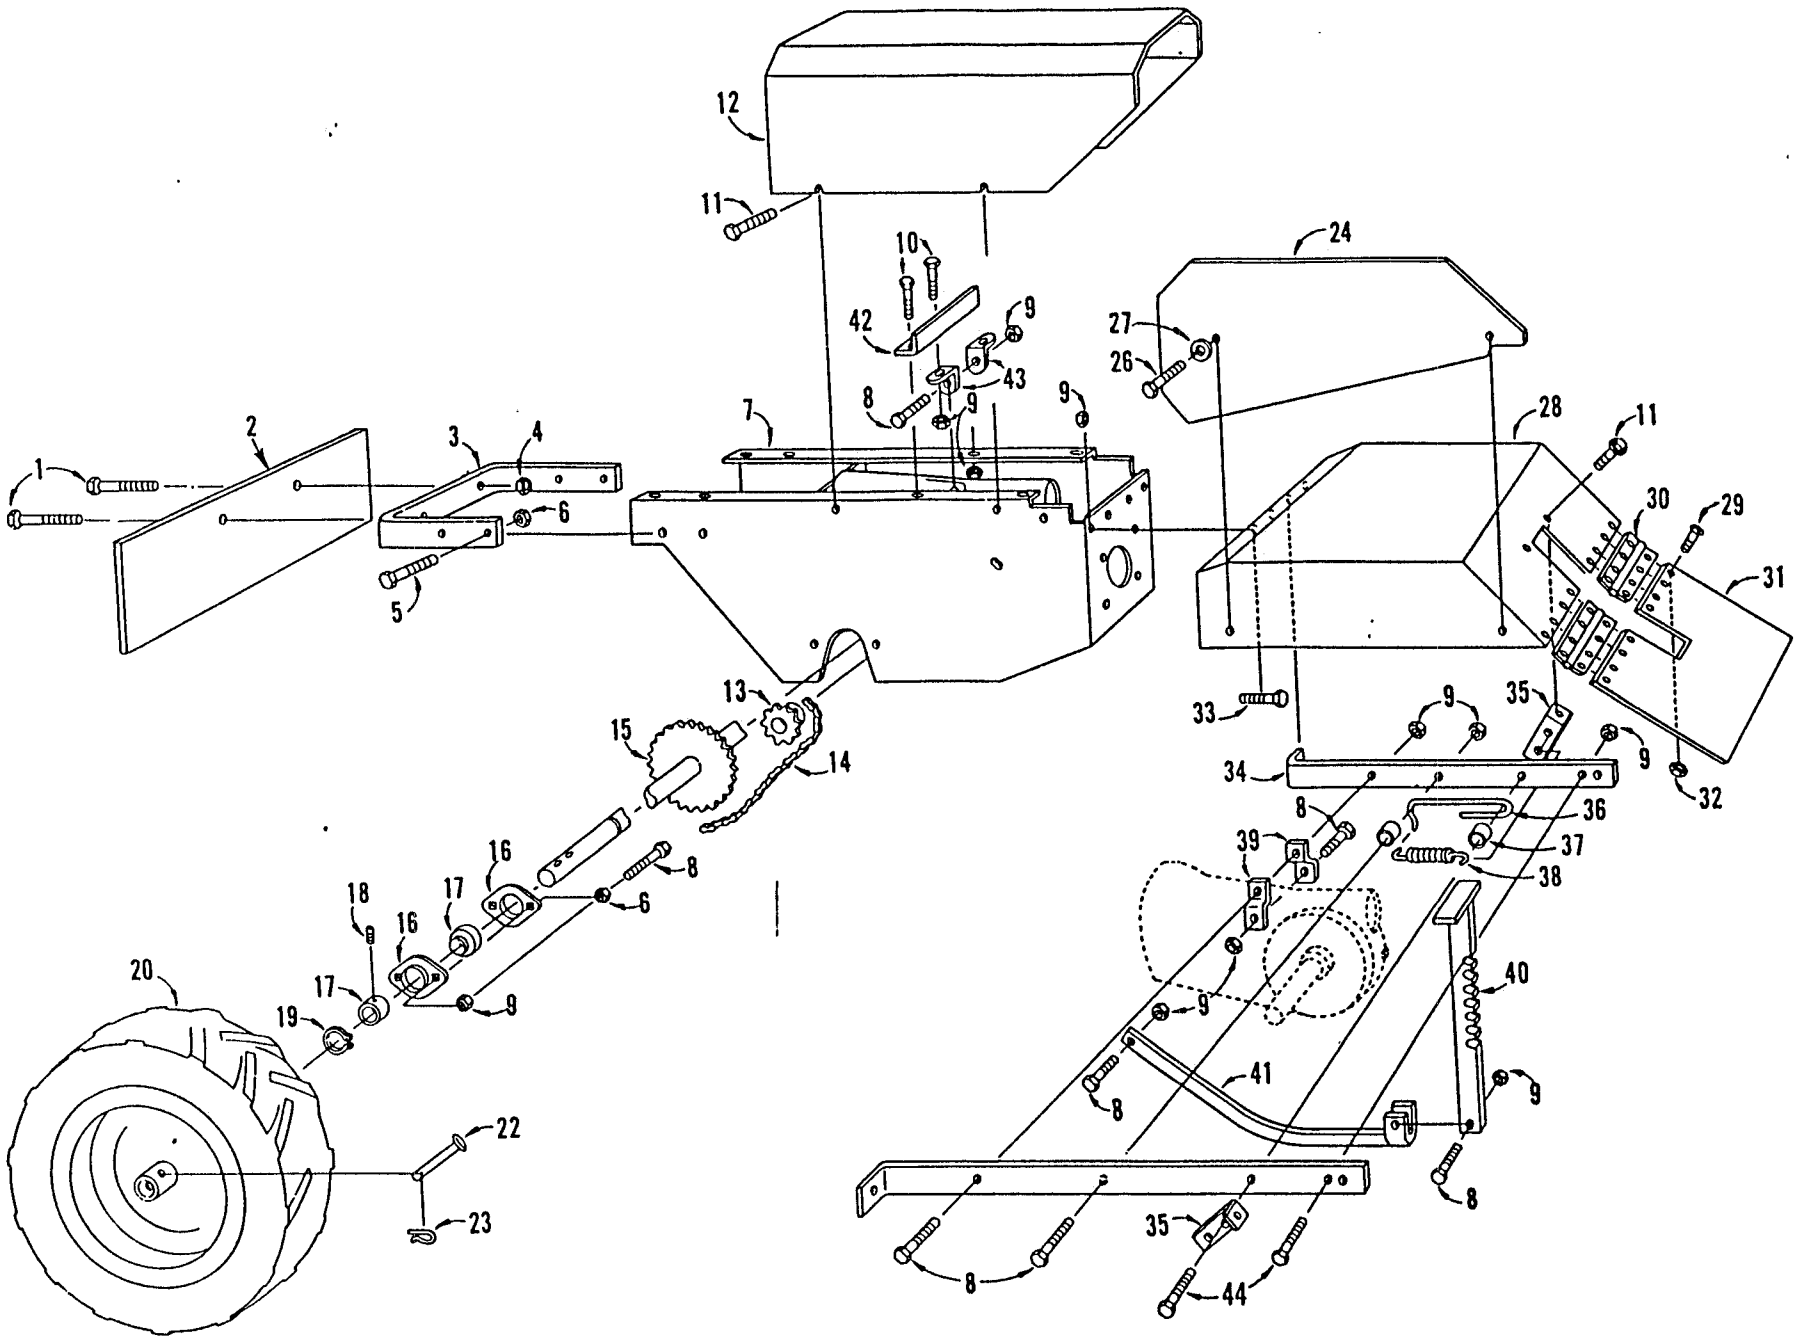

Parts List

KEY NO.	PART NO.	DESCRIPTION	KEY NO.	PART NO.	DESCRIPTION
1.	615617	Bolt .500-13 x 2.75	23.	616227	Hair Pin
2.	571786	Weight (8) Required	24.	571992	Side Plate L.H.
3.	571398	Weight Bucket	25.	571984	Side Plate R.H. (Not Shown)
4.	616581	Nut .500-13 Center Lock	26.	615732	Bolt .250-20 x .62
5.	615591	Bolt .375-16 x 1.00	27.	615658	Lockwasher .250
6.	624908	Nut .375-16 Center Lock	28.	572008	Dirt Shield Weldment
7.	572024	Chassis Weldment	29.	616177	Screw 10-24 x .50
8.	615831	Bolt .312-18 x 1.25	30.	622183	Hinge
9.	616342	Nut .312-18 Center Lock	31.	572040	Flap-Dirt Shield
10.	615815	Bolt .312-18 x .75	32.	616615	Nut 10-24 Center Lock
11.	617514	Screw .312-18 x .62 Self Tapping	33.	615823	Bolt .312-18 x 1.00
12.	572032	Sheave Cover	34.	571372	Support Bar
13.	622365	Sprocket	35.	571414	Bracket-Dirt Shield
14.	619023	Chain No. 40 42 Pitch	36.	620310	Pusher-Depth Bar
15.	622217	Wheel Axle Weldment	37.	571331	Spacer
16.	622340	Flange	38.	623058	Spring
17.	622332	Bearing Assembly	39.	571323	Brace-Transmission
18.	615484	Set Screw .250-20	40.	571687	Depth Bar
19.	616896	Snap Ring	41.	571679	Skid Bar Weldment
20.	622118	Wheel Assembly R.H.	42.	571703	Cross Brace
21.	622126	Wheel Assembly L.H. (Not Shown)	43.	571695	L Bracket
22.	616532	Clevis Pin	44.	615856	Bolt .312-18 x 1.50