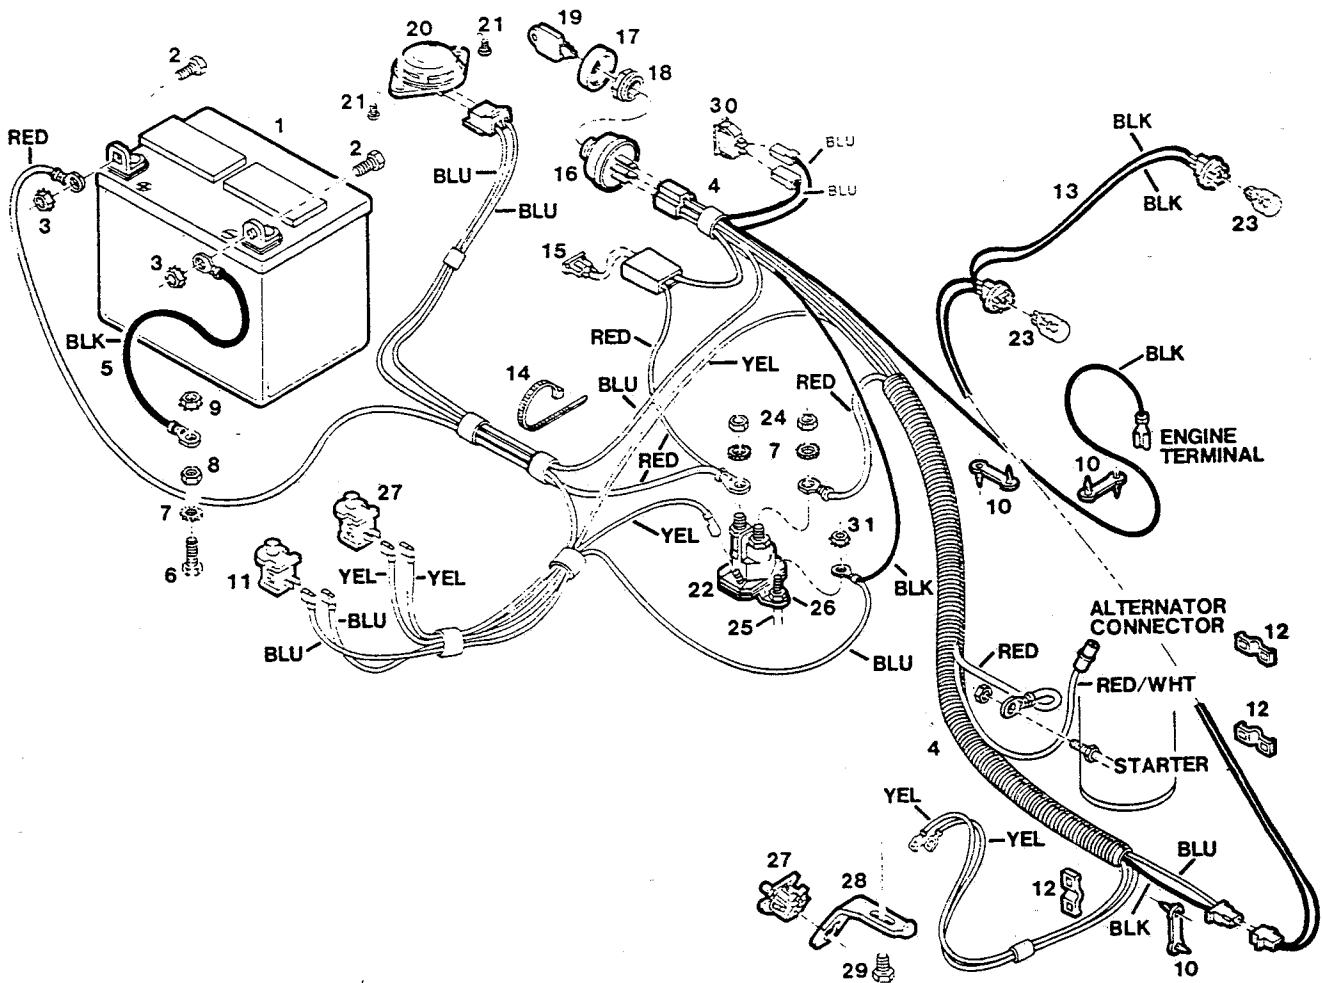

## ELECTRICAL SYSTEM

Index No.	Part No.	Description	Index No.	Part No.	Description
1	138735	Battery - 12 volt, dry	16	135798	Switch - ignition w/o keys
2	449587	Bolt - 1/4-20 x 5/8 hex hd	17	112698	Boot - ignition switch
3	715037	Nut - 1/4-20 hex keps	18	158717	Nut - 5/8-32 ignition sw.
4	138719	Harness - wire	19	136242	Key - ignition
5	134908	Wire - ground	20	135897	Switch - seat
6	152108	Bolt - 5/16-18 x 1 hex hd.	21	158030	Screw - 1/4-20 x 3/8 phil. pan hd.
7	152975	Washer - 5/16 ext. tooth lock	22	134940	Solenoid - starter
8	616342	Nut - 5/16-18 center lock	23	135533	Bulb - headlight
9	310151	Nut - 5/16-18 nylok	24	157974	Nut - 5/16-24 hex
10	112326	Retainer - wire	25	158121	Bolt - 1/4-20 x 3/4 hex hd.
11	134833	Switch - interlock	26	616375	Nut - 1/4-20 hex center lock
12	134676	Clip - wire, press on	27	135822	Switch - neutral start
13	136945	Harness - headlight	28	174664	Bracket - switch mtg.
14	110379	Tie - nylon cable	29	158089	Screw - taptite 1/4-20 x 1/2
15		Fuse - 15 amp (purchase locally)	30	135814	Switch - headlight
			31	452615	Nut - hex 1/4-20 nylok

- This parts list covers several different mower models; not all of the parts listed may be used on the particular model you are working with.
- When servicing use only **Genuine Factory Replacement Parts (OEM)** that are specifically designed for the particular model that you are working with.
- Parts are right or left hand as viewed from the operator's position.
- Model specifications are subject to change without prior notice.
- **Do not operate** the mower unless all parts are attached and in good working order.
- Lawn mower deck and/or other painted parts differing in color may be substituted without notice.

**MODEL 440AK**  
**12 HP 39" Cut Riding Mower**