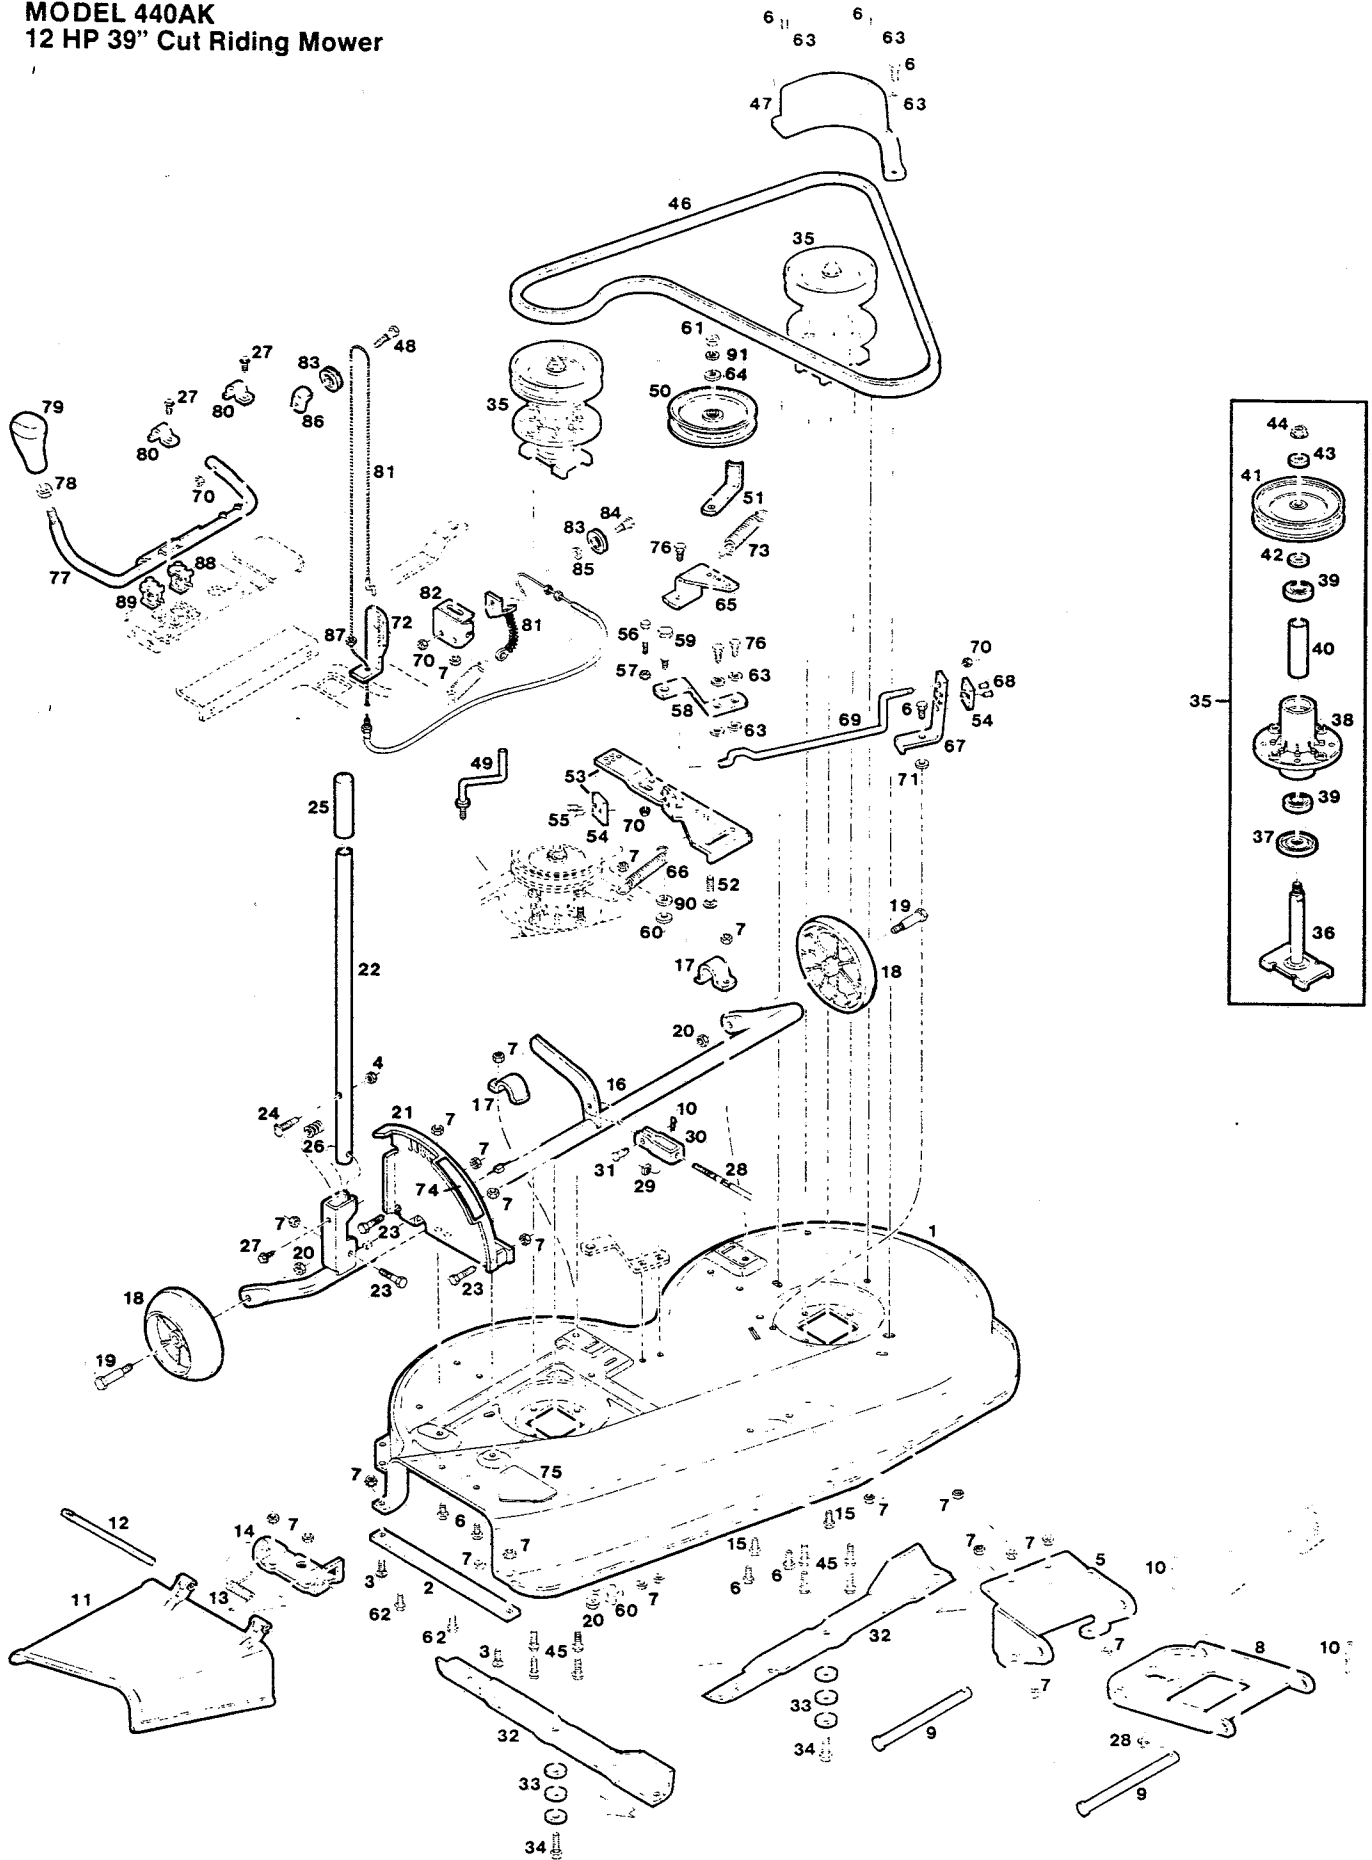

* Contact Foote - authorized service dealer or distributor for parts and warranty.

- This parts list covers several different mower models; not all of the parts listed may be used on the particular model you are working with
- When servicing use only **Genuine Factory Replacement Parts (OEM)** that are specifically designed for the particular model that you are working with
- Parts are right or left hand as viewed from the operator's position
- Model specifications are subject to change without prior notice.
- **Do not operate** the mower unless all parts are attached and in good working order
- Lawn mower deck and/or other painted parts differing in color may be substituted without notice

MODEL 440AK
12 HP 39" Cut Riding Mower