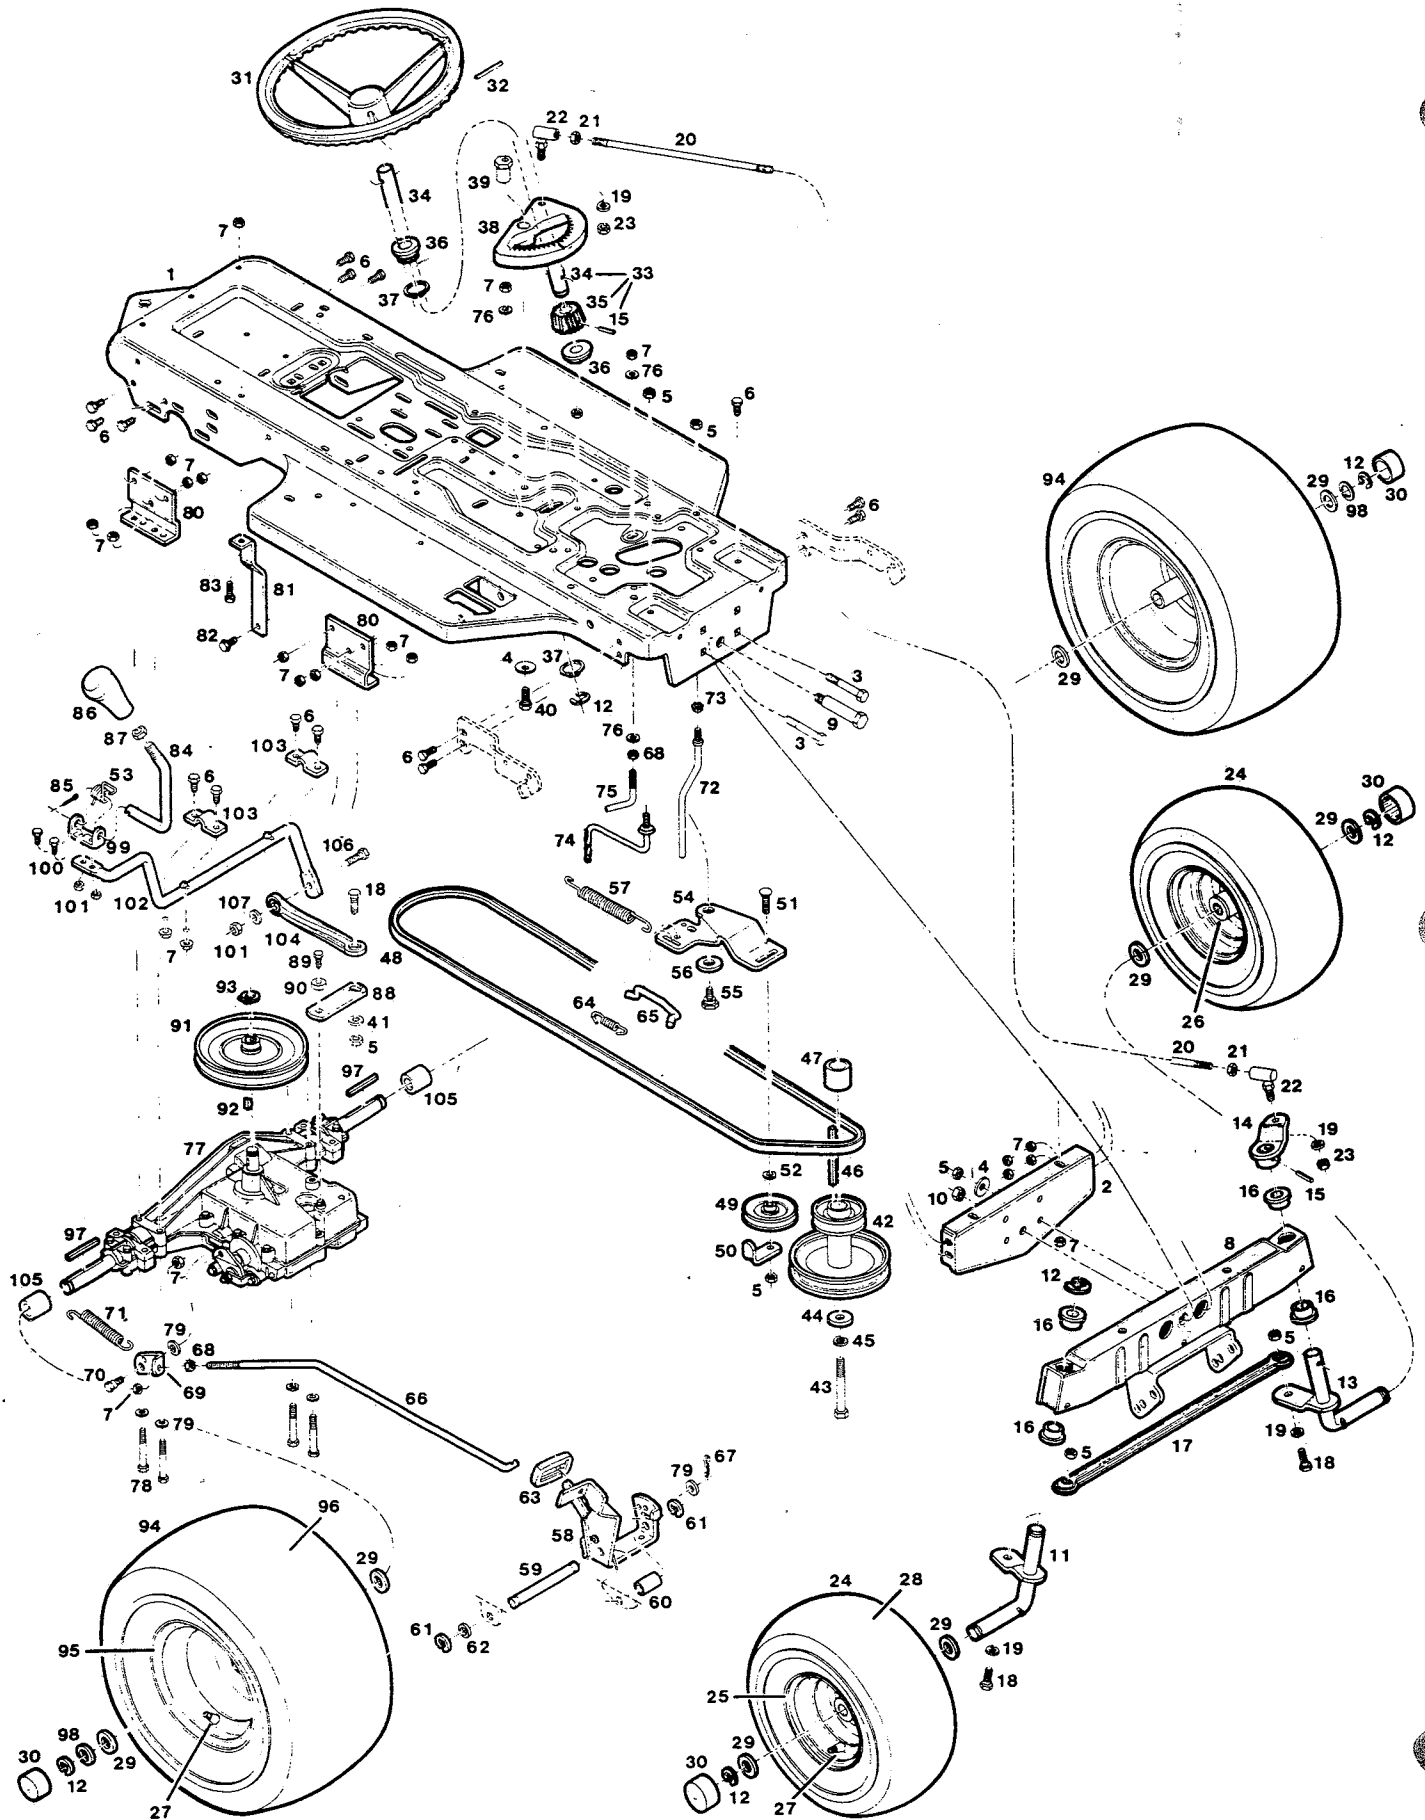

MODEL 440AK
12 HP 39" Cut Riding Mower

**MODEL 440AK
12 HP 39" Cut Riding Mower**

CHASSIS

Index No.	Part No.	Description	Index No.	Part No.	Description
1	019570	Frame - main	57	158576	Spring - idler arm
2	019224	Bracket - front axle	58	391730	Pedal - clutch/brake w/brake latch
3	450767	Bolt - hex 3/8-16 x 2-3/4	59	172163	Shaft - pedal
4	158055	Washer - conical 3/8	60	172189	Spacer - pedal
5	451195	Nut - hex 3/8-16 nylok	61	789883	Ring - retaining
6	450437	Bolt - hex 5/16-18 x 5/8	62	158873	Washer - flat 1/2
7	310151	Nut - hex 5/16-18 nylok	63	135566	Pad - pedal
8	019232	Axle - front	64	158592	Spring - pedal return
9	380485	Bolt - shoulder 1/2-20 x 2-5/8	65	096719	Rod - clutch
10	158428	Nut - hex 1/2-20 ctr. lock	66	179358	Rod - brake
11	018564	Spindle - steering RH	67	715029	Pin - cotter 3/32 x 3/4
12	316513	Ring - retainer	68	150136	Nut - hex keps 5/16-18
13	018556	Spindle - steering LH	69	113241	Bracket - brake rod
14	018523	Arm - steering	70	157503	Bolt - shoulder 5/16-18 x 11/16
15	314088	Pin - roll 1/4 x 1-1/4	71	109637	Spring - brake return
16	135673	Bearing - spindle	72	096644	Guide - belt
17	172486	Rod - tie, steering	73	451500	Nut - hex keps 3/8-16
18	457176	Bolt - hex 1/2-16 x 1-1/4	74	097808	Guide - belt
19	150185	Washer - lock 3/8	75	096669	Guide - belt
	391722	Drag link assembly, (includes 20, 21 & 22)	76	158212	Washer - flat
20	097071	Link - drag	77	*	Transaxle - 5 speed (Foote Model 4360-25)
21	158105	Nut - hex jam 3/8-24	78	158154	Bolt - hex 5/16-18 x 2-3/4
22	135038	Joint - ball	79	715185	Washer - flat 5/16
23	615633	Nut - hex 3/8-24	80	013243	Bracket - transaxle
24	042572	Wheel - front w/tire & rim	81	018143	Brace - transaxle
25	042259	Rim - front tire	82	159228	Bolt - hex tap 5/16-18 x 3/4
26	159384	Bearing - wheel	83	152108	Bolt - hex 5/16-18 x 1
27	136291	Stem - valve w/cap	84	089201	Lever - gear shift, upper
28	042879	Tire - front 15 x 6.00 tubeless	85	317016	Pin - cotter 1/8 x 1
29	158063	Washer - flat 3/4	86	112664	Knob - shift lever
30	112409	Cap - hub	87	615625	Nut - hex jam 1/2-13
31	112771	Wheel - steering	88	179945	Arm - shift
32	159434	Pin - roll 1/4 x 2	89	157982	Bolt - hex nylock 1/4-28 x 3/4
33	135574	Shaft - steering w/pinion (includes 34, 35 & 15)	90	157792	Washer - flat
34	135699	Shaft - steering	91	172072	Pulley - transaxle
35	135681	Pinion - steering	92	615534	Key - woodruff #9
36	135640	Bearing - steering shaft	93	170035	Ring - retainer
37	158535	Ring - retaining	94	042564	Wheel - rear w/tire
38	171355	Sector - steering	95	042291	Rim - rear wheel
39	157768	Nut - sector adjusting	96	042861	Tire - rear 18 x 9.50 tubeless
40	158543	Bolt - hex 3/8-24 x 1	97	446617	Key - rear wheel 3/16 x 2-1/2
41	715417	Washer - flat 3/8	98	158188	Washer - flat 3/4
42	172197	Pulley - engine, double	99	179424	Bracket - shift lever
43	162099	Bolt - hex 7/16-20 x 4-1/2	100	159004	Bolt - hex 1/4-20 x 3/4
44	158253	Washer - pilot	101	452615	Nut - hex 1/4-20 nylok
45	311068	Washer - split lock 7/16	102	178962	Lever - gear shift, lower
46	162032	Key - pulley	103	173054	Clip - retainer, lower lever
47	162354	Spacer - pulley	104	177303	Link - connecting
48	171215	Belt - drive	105	158725	Spacer - rear wheel
49	109645	Pulley - idler	106	381020	Bolt - shoulder 1/4-20 x 1-1/4
50	015198	Retainer - belt	107	615690	Washer - flat 1/4
51	157750	Bolt - carriage 3/8-16 x 1-1/2	--	042077	Tube - front tire 15 x 6.00 (optional)
52	158345	Washer - flat 3/8	--	042093	Tube - rear tire 18 x 9.50 (optional)
53	179408	Spring - torsion	--	393736	Sealant - tire, 16 oz. bottle
54	014787	Arm - idler	--	393744	Sealant - tire, 32 oz. bottle
55	157479	Bolt - shoulder 5/16-18 x 1-1/4			
56	158048	Washer - flat			

* Contact Foote - authorized service dealer or distributor for parts and warranty.