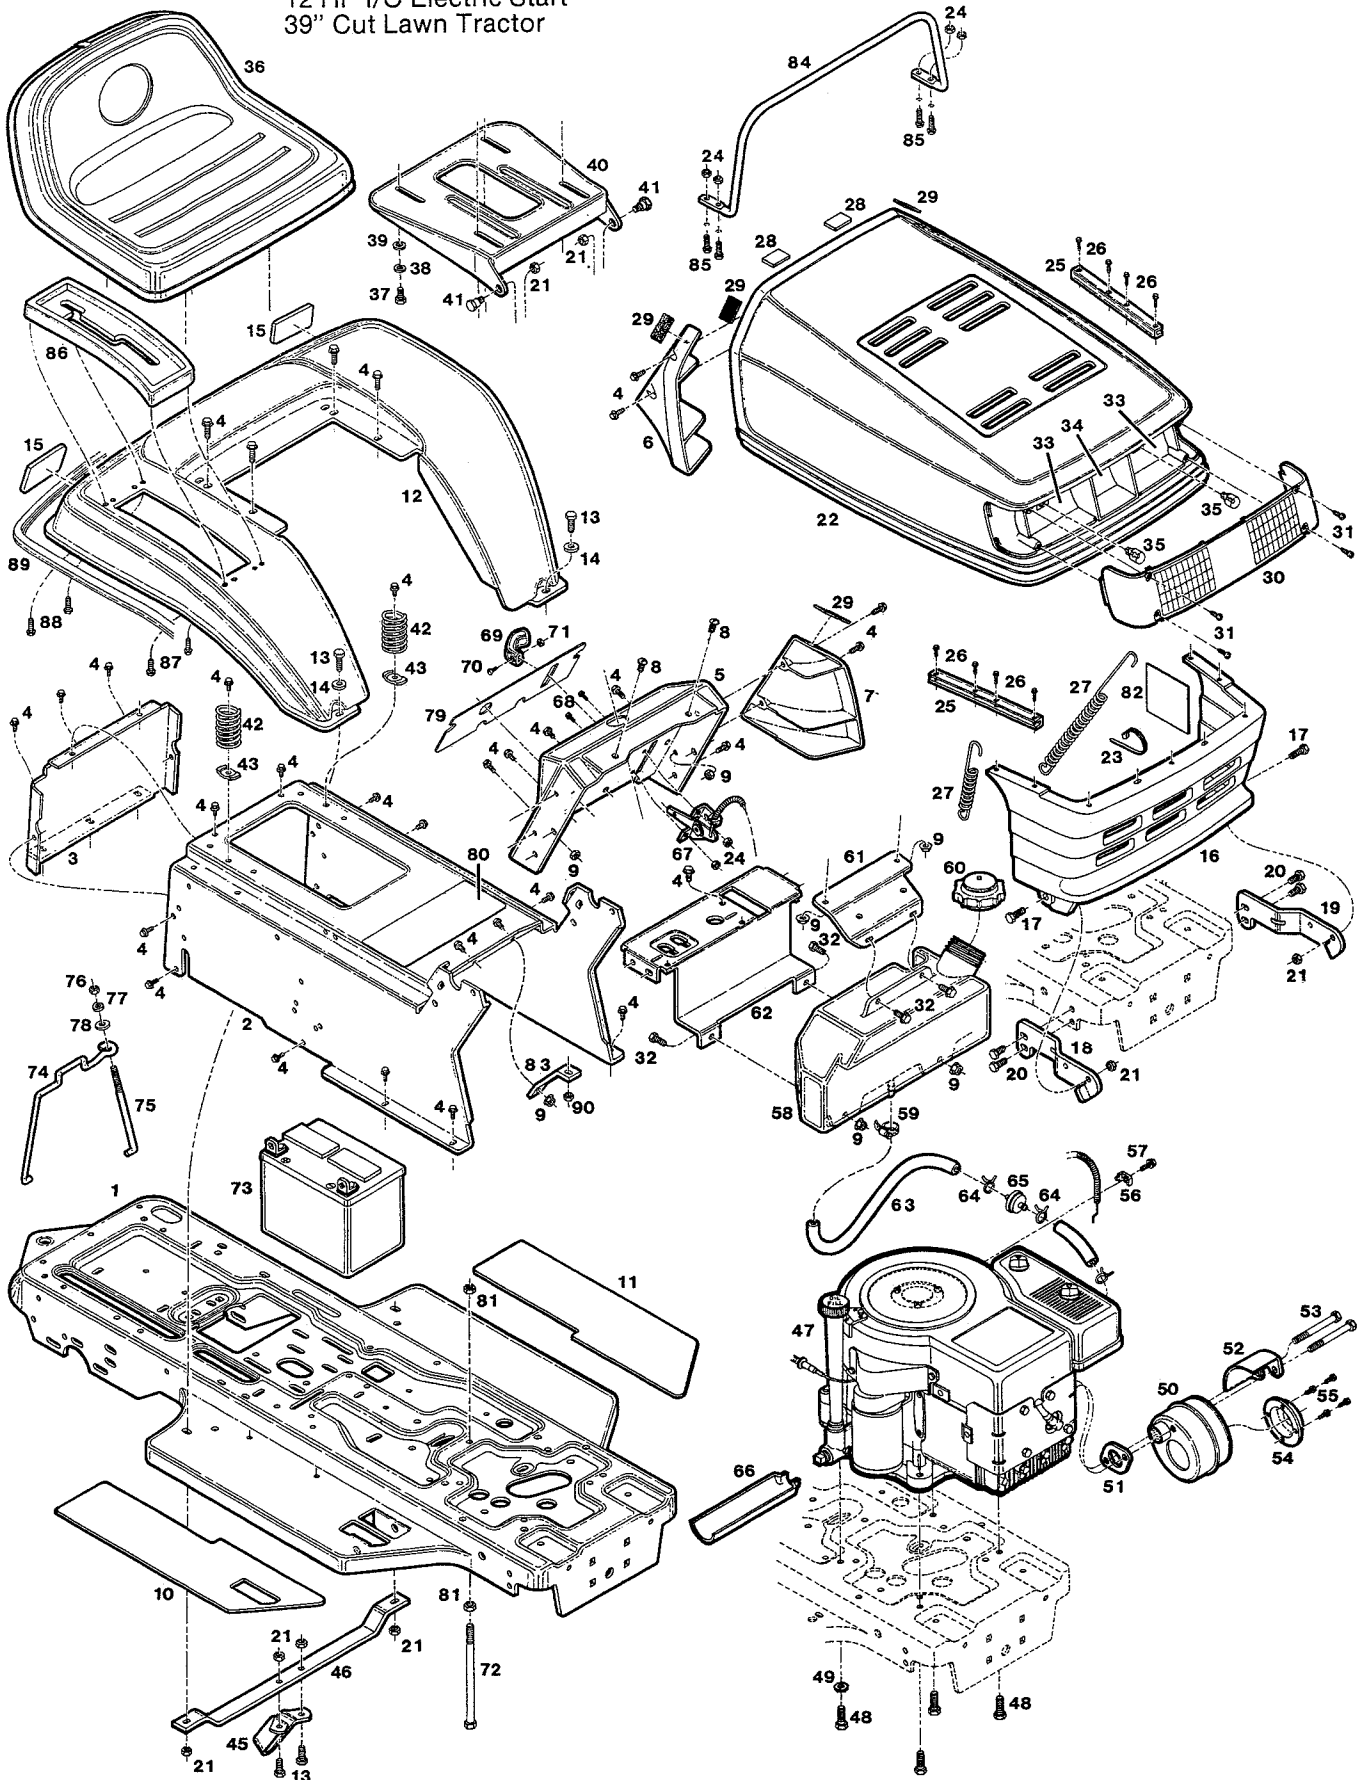

MODEL 440-J
12 HP I/C Electric Start
39" Cut Lawn Tractor

MODEL 440-J
12 HP I/C Electric Start
39" Cut Lawn Tractor

MODEL 440 MAIN FRAME

Index No.	Part No.	Description	Index No.	Part No.	Description
1	018739	Frame - main	49	153551	Washer - ext tooth lock 3/8
2	017459	Console - chassis	50	136523	Muffler - exhaust
3	013250	Plate - console rear	51	134692	Gasket - muffler
4	158089	Screw - taptite 1/4-20 x 1/2	52	096263	Shield - heat
5	015222	Dash panel	53	312165	Bolt - hex 5/16-18 x 3-1/2
6	113647	Extension - dash RH	54	174797	Deflector - exhaust
7	113167	Extension - dash LH	55	158527	Screw - hex #8-32 x 3/8
8	715458	Screw - slot hd 1/4-20 x 1/2	56	159269	Clamp - throttle cable
9	715078	Nut - hex 1/4-20 whiz lock	57	159277	Screw - cable clamp
10	113092	Pad - foot RH platform	58	113696	Tank - fuel
11	113084	Pad - foot LH platform	59	162404	Clamp - fuel line
12	017392	Fender - rear wheel	60	113340	Cap - fuel tank
13	152108	Bolt - hex 5/16-18 x 1	61	017889	Bracket - fuel tank
14	158469	Washer - flat 5/16	62	017442	Bracket - fuel tank
15	112755	Reflector - rear, red	63	137745	Hose - fuel line
16	113142	Hood - lower	64	303859	Clamp - fuel line
17	162057	Bolt - shoulder 5/16-18 x 1	65	432625	Filter - fuel
18	085399	Support - hood RH	66	112805	Trough - oil drain
19	085381	Support - hood LH	67	051862	Lever - throttle w/cable
20	450437	Bolt - hex 5/16-18 x 5/8	68	158451	Screw - taptite #10-24 x 5/8
21	616342	Nut - hex 5/16-18	69	112730	Knob - throttle lever
22	113134	Hood - upper	70	159335	Screw - pan head #8-32 x 3/8
23	110379	Strap - tie	71	159244	Nut - hex #8-32
24	715334	Nut - hex keps #10-24	72	158584	Bolt - hex 3/8-16 x 7-1/2
25	015297	Strip - hood sides	73	135350	Battery - 12 volt dry
26	151118	Screw - taptite #10-24 x 1/2	74	179697	Bracket - battery hold-down
27	136416	Spring - hood	75	179705	Rod - battery hold-down
28	446799	Pad - hood	76	310052	Nut - hex 1/4-20
29	136671	Fastener - hood (hook & loop)	77	715094	Washer - split lock 1/4
30	017038	Lens - headlights	78	615690	Washer - flat 1/4
31	158865	Screw - taptite #6 x 1/2	79	008276	Decal - dash, OPERATION
32	450858	Screw - hex tap 1/4-20 x 3/4	80	009589	Decal - console, DANGER
33	007856	Reflector - headlights	81	310011	Nut - hex 3/8-16
34	007864	Reflector - center	82	006874	Decal - heat reflective
35	135533	Bulb - headlight	83	018044	Brace - fuel tank
36	136960	Seat	84	174938	Support - hood
37	450346	Bolt - hex 5/16-18 x 3/4	85	159400	Screw - hex taptite #10-24 x 1
38	311118	Washer - split lock 5/16	86	113639	Guide - shift lever
39	715185	Washer - flat 5/16	87	158840	Screw - taptite #10-24 x 3/4
40	013888	Plate - seat mount	88	158832	Screw - taptite #10-24 x 1/2
41	157503	Bolt - shoulder 5/16-18 x 5/32	89	112318	Strip - fender trim
42	135632	Spring - seat	90	616375	Nut - hex 1/4-20 ctr lock
43	097386	Clamp - seat spring	--	392043	Hitch Extension Kit
44	014720	Guide - deck			
45	016071	Strap - guide support			
46		Engine - 12 HP			
47					
48	158014	Bolt - hex 3/8-16 x 1-1/4			

*Contact engine manufacturer's authorized service dealer for parts and warranty.