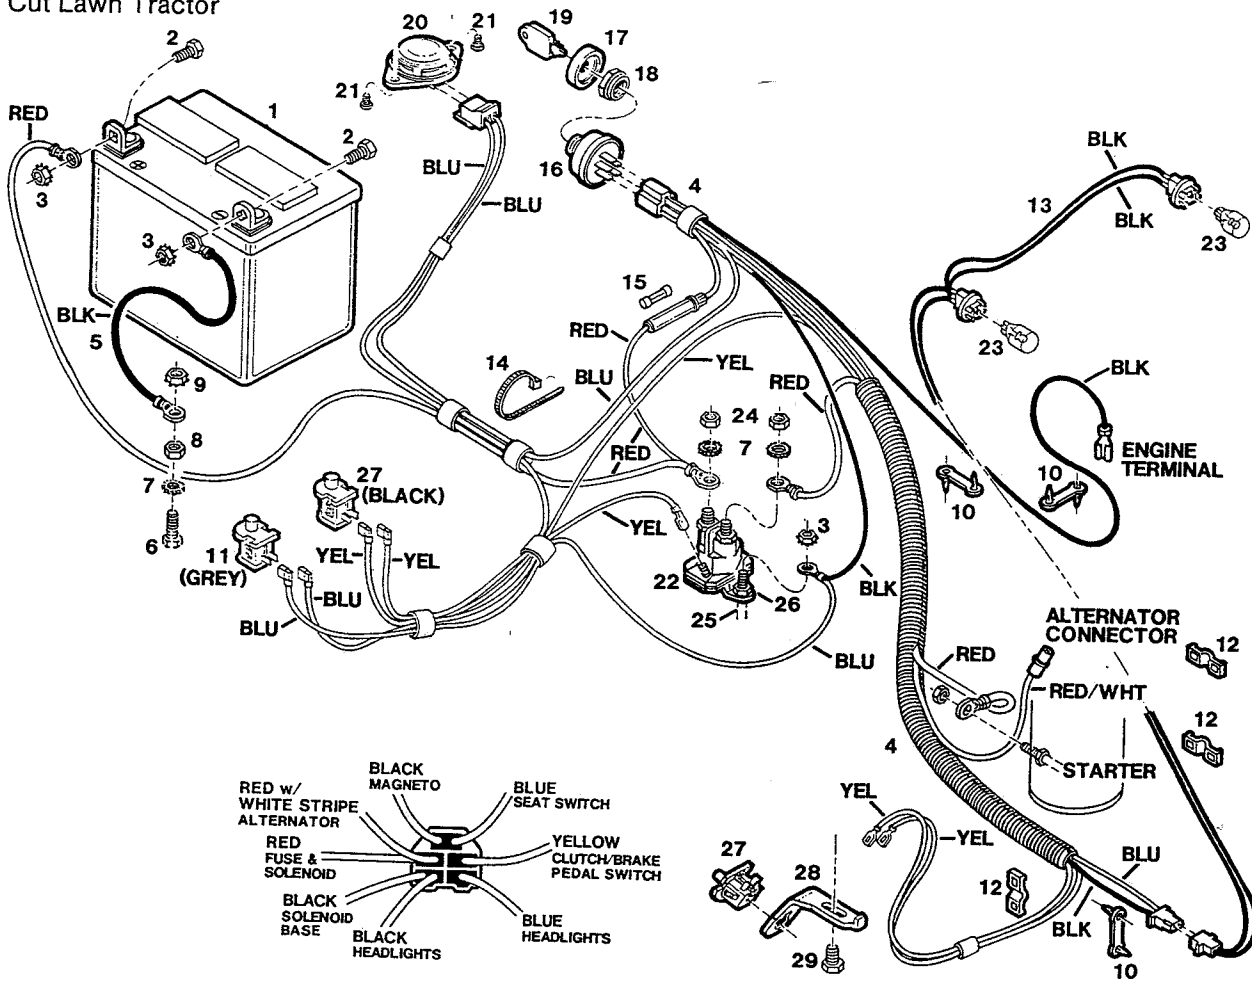

MODEL 440-J
 12 HP I/C Electric Start
 39" Cut Lawn Tractor

MODEL 440 ELECTRICAL SYSTEM

Index No.	Part No.	Description	Index No.	Part No.	Description
1	135350	Battery - 12 volt, dry	16	136226	Switch - ignition w/o keys
2	449587	Bolt - 1/4-20 x 5/8 hex hd.	17	112698	Boot - ignition switch
3	715037	Nut - 1/4-20 hex keps	18	158717	Nut - 5/8-32 ignition sw.
4	138248	Harness - wire	19	136242	Key - ignition
5	134908	Wire - ground	20	135897	Switch - seat
6	152108	Bolt - 5/16-18 x 1 hex hd.	21	158030	Screw - 1/4-20 x 3/8 phil. pan hd.
7	152975	Washer - 5/16 ext. tooth lock	22	134940	Solenoid - starter
8	616342	Nut - 5/16-18 center lock	23	135533	Bulb - headlight
9	150136	Nut - 5/16-18 keps	24	157974	Nut - 5/16-24 hex
10	112326	Retainer - wire	25	158121	Bolt - 1/4-20 x 3/4 hex hd.
11	134833	Switch - interlock	26	616375	Nut - 1/4-20 hex center lock
12	134676	Clip - wire, press on	27	135822	Switch - neutral start
13	136945	Harness - headlight	28	174664	Bracket - switch mtg.
14	110379	Tie - nylon cable	29	158089	Screw - taptite 1/4-20 x 1/2
15	*	Fuse - 15 amp			