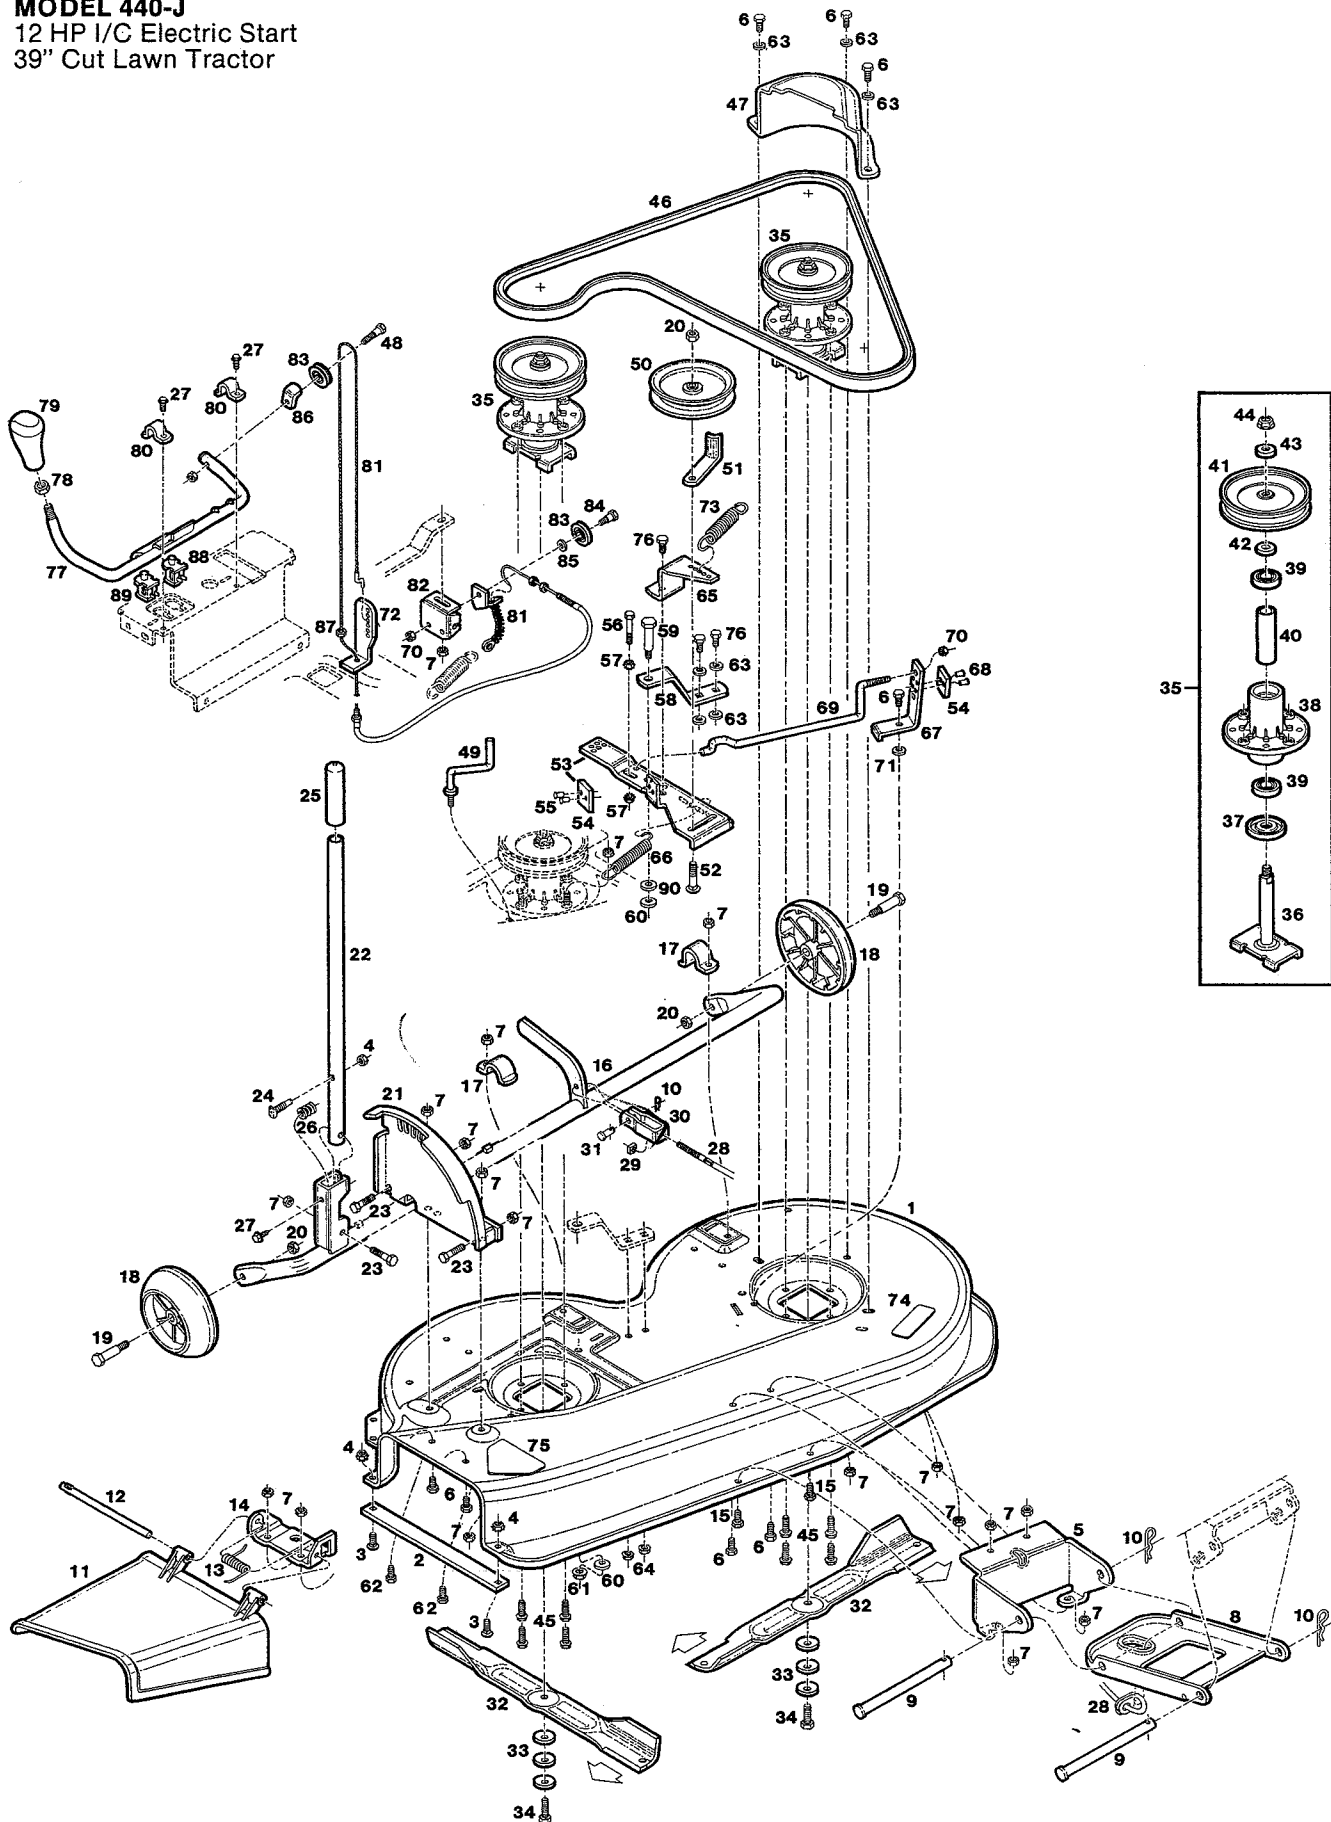

MODEL 440-J
12 HP I/C Electric Start
39" Cut Lawn Tractor

MODEL 440-J
12 HP I/C Electric Start
39" Cut Lawn Tractor

39" MOWER DECK AND DRIVE

Index No.	Part No.	Description	Index No.	Part No.	Description
1	017004	Deck 39"	48	157446	Bolt - shoulder 1/4-20 x 1-3/8
2	014456	Bar - skid	49	172130	Guide - belt
3	313510	Bolt - carriage 5/16-18 x 3/4	50	098004	Pulley - idler
4	150136	Nut - hex keps 5/16-18	51	098012	Retainer - belt
5	018549	Bracket - deck drawbar	52	158444	Bolt - carriage 3/8-16 x 2
6	450437	Bolt - hex 5/16-18 x 5/8	53	098053	Arm - idler w/brake pad includes next three parts:
7	616342	Nut - hex 5/16-18 ctr. lock		014084	Arm - idler w/o brake pad
8	018531	Drawbar - deck		135046	Pad - brake
9	097469	Pin - drawbar	54	159152	Rivet - 3/16 x 1/2
10	715011	Hairpin cotter	55	150433	Bolt - hex 1/4-20 x 2
11	113076	Deflector - discharge opening	56	715037	Nut - hex keps 1/4-20
12	096438	Pin - deflector hinge	57	014464	Bracket - idler arm pivot
13	097972	Spring - chute deflector	58	158733	Bolt - shoulder 3/8-16 x 2-9/16
14	014449	Bracket - deflector pivot	59	158337	Washer - flat 3/8 special (thick)
15	312082	Bolt - hex 5/16-18 x 1/2	60	715482	Nut - hex 3/8-16 whiz
16	019182	Tube - deck suspension	61	158998	Bolt - hex 5/16-18 x 3/4
17	014589	Clip - tube retaining	62	715185	Washer - flat 5/16
18	042226	Wheel - deck 6"	63	159236	Nut - hex 5/16-18 flange
19	157495	Bolt - shoulder 3/8-16 x 2-1/8	64	014159	Extension - idler arm
20	310011	Nut - hex 3/8-16 ctr. lock	65	109637	Spring - brake
21	018572	Quadrant - height adjust	66	177139	Arm - blade brake includes 54 and 68
22	016022	Lever - height adjust	67		Rivet
23	157958	Bolt - hex 5/16-18 x 1-1/2	68	159186	Rod - brake
24	159079	Screw - latch 5/16-18	69	135780	Nut - hex 1/4-20 ctr. lock
25	113274	Grip - lever	70	616375	Washer - flat 5/16
26	109991	Spring - lever tension	71	158212	Bracket - cable anchor
27	158089	Screw - self top 1/4-20 x 1/2	72	177659	Spring - clutch engaging
28	052423	Cable - deck lift/leveling	73	138354	Decal - NO STEP
29	157966	Nut - square 1/4-20	74	004655	Decal - DANGER
30	159137	Clevis - cable	75	143115	Bolt - hex 5/16-18 x 3/4
31	157263	Pin - clevis	76	158998	Lever - engaging, mower drive
32	030544	Blade - hi lift 19-1/2"	77	098848	Nut - hex jam 1/2-13
33	158055	Washer - formed spring 3/8	78	615625	Knob - engaging lever
34	158543	Bolt - hex 3/8-24 x 1 nylock	79	112664	Clip - lever retaining
35	015891	Spindle assembly - blade includes 37 thru 44	80	097253	Cable - engaging, mower drive includes 70,82,83,84 and 85
36	098160	Shaft - blade w/saddle	81	052431	Bracket - guide pulley
37	134981	Shield - dust	82	174128	Pulley - cable guide
38	134973	Housing - shaft and bearings	83	158683	Bolt - shoulder 1/4-20 x 1
39	095406	Bearing - blade shaft	84	158956	Washer - flat 1/4 special
40	095398	Spacer - bearings	85	096305	Retainer - cable
41	098152	Pulley - drive	86	159426	Nut - hex 1/4-28
42	159319	Spacer - pulley	87	134833	Switch - system interlock, gray
43	157396	Washer - pulley retainer	88	135822	Switch - system interlock, black
44	159301	Nut - hex flange lock 7/16-20	89	158469	Washer - flat 3/8
45	159202	Bolt - hex taptite 5/16-18 x 1-3/8	90	031039	Blade - No Lift (optional)
46	136176	Belt - blade drive		336875	Deck Assembly - complete
47	113209	Guard - belt, L.H.