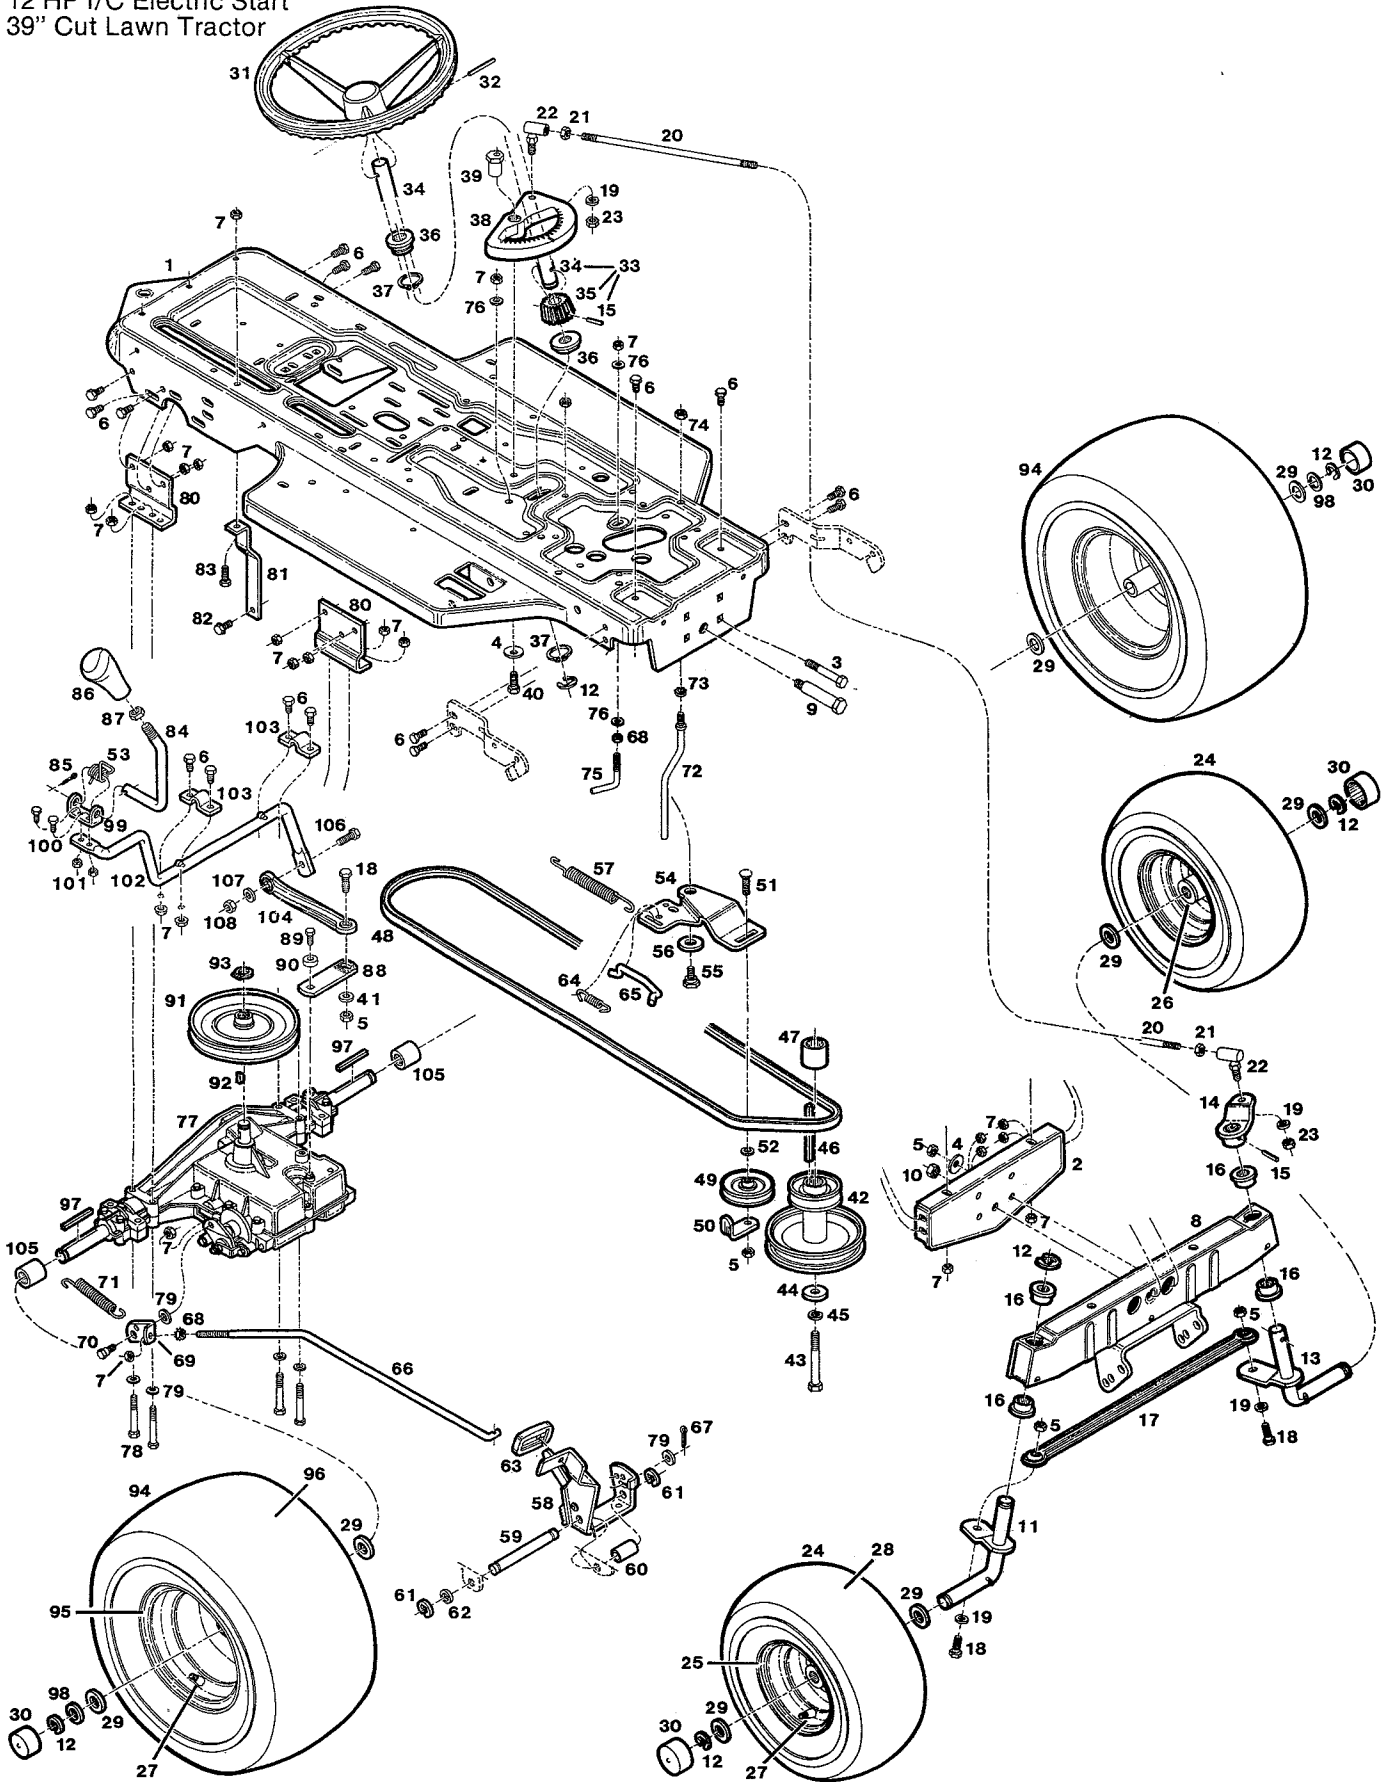

MODEL 440-J
12 HP I/C Electric Start
39" Cut Lawn Tractor

MODEL 440-J
12 HP I/C Electric Start
39" Cut Lawn Tractor

MODEL 440 CHASSIS

Index No.	Part No.	Description	Index No.	Part No.	Description
1	018739	Frame - main	57	158576	Spring - idler arm
2	019224	Bracket - front axle	58	391730	Pedal - clutch/brake w/brake latch
3	450767	Bolt - hex 3/8-16 x 2-3/4	59	172163	Shaft - pedal
4	158055	Washer - conical 3/8	60	172189	Spacer - pedal
5	310011	Nut - hex 3/8-16	61	789883	Ring - retaining
6	450437	Bolt - hex 5/16-18 x 5/8	62	158873	Washer - flat 1/2
7	616342	Nut - hex 5/16-18	63	135566	Pad - pedal
8	019232	Axle - front	64	158592	Spring - pedal return
9	380485	Bolt - shoulder 1/2-20 x 2-5/8	65	096719	Rod - clutch
10	158428	Nut - hex 1/2-20 ctr. lock	66	179358	Rod - brake
11	018564	Spindle - steering RH	67	715029	Pin - cotter 3/32 x 3/4
12	316513	Ring - retainer	68	150136	Nut - hex keps 5/16-18
13	018556	Spindle - steering LH	69	113241	Bracket - brake rod
14	018523	Arm - steering	70	157503	Bolt - shoulder 5/16-18 x 11/16
15	314088	Pin - roll 1/4 x 1-1/4	71	109637	Spring - brake return
16	135673	Bearing - spindle	72	096644	Guide - belt
17	172486	Rod - tie, steering	73	451500	Nut - hex keps 3/8-16
18	457176	Bolt - hex 3/8-16 x 1-1/4	74	715524	Nut - hex jam 3/8-16
19	150185	Washer - lock 3/8	75	096669	Guide - belt
	391722	Drag link assembly, (includes 20, 21 & 22)	76	158212	Washer - flat
20	097071	Link - drag	77	*	Transaxle - 5 speed (Foote Model 4360-25)
21	158105	Nut - hex jam 3/8-24	78	158154	Bolt - hex 5/16-18 x 2-3/4
22	135038	Joint - ball	79	715185	Washer - flat 5/16
23	615633	Nut - hex 3/8-24	80	013243	Bracket - transaxle
24	042572	Wheel - front w/tire & rim	81	018143	Brace - transaxle
25	042259	Rim - front tire	82	159228	Bolt - hex tap 5/16-18 x 3/4
26	159384	Bearing - wheel	83	152108	Bolt - hex 5/16-18 x 1
27	136291	Stem - valve w/cap	84	178939	Lever - gear shift, upper
28	042879	Tire - front 15 x 6.00 tubeless	85	317016	Pin - cotter 1/8 x 1
29	158063	Washer - flat 3/4	86	112664	Knob - shift lever
30	112409	Cap - hub	87	615625	Nut - hex jam 1/2-13
31	112771	Wheel - steering	88	179945	Arm - shift
32	159434	Pin - roll 1/4 x 2	89	157982	Bolt - hex nylock 1/4-28 x 3/4
33	135574	Shaft - steering w/pinion (includes 34, 35 & 15)	90	157792	Washer - flat
34	135699	Shaft - steering	91	172072	Pulley - transaxle
35	135681	Pinion - steering	92	615534	Key - woodruff #9
36	135640	Bearing - steering shaft	93	159285	Ring - retainer
37	158535	Ring - retaining	94	042283	Wheel - rear w/tire
38	171355	Sector - steering	95	042291	Rim - rear wheel
39	157768	Nut - sector adjusting	96	041749	Tire - rear 18 x 9.50 tubeless
40	158543	Bolt - hex 3/8-24 x 1	97	446617	Key - rear wheel 3/16 x 2-1/2
41	715417	Washer - flat 3/8	98	158188	Washer - flat 3/4
42	172197	Pulley - engine, double	99	179424	Bracket - shift lever
43	162099	Bolt - hex 7/16-20 x 4-1/2	100	159004	Bolt - hex 1/4-20 x 3/4
44	158253	Washer - pilot	101	715508	Nut - hex 1/4-20
45	311068	Washer - split lock 7/16	102	178962	Lever - gear shift, lower
46	162032	Key - pulley	103	173054	Clip - retainer, lower lever
47	162354	Spacer - pulley	104	177303	Link - connecting
48	171215	Belt - drive	105	158725	Spacer - rear wheel
49	109645	Pulley - idler	106	381020	Bolt - shoulder 1/4-20 x 1-1/4
50	015198	Retainer - belt	107	615690	Washer - flat 1/4
51	157750	Bolt - carriage 3/8-16 x 1-1/2	108	616375	Nut - hex 1/4-20 ctr lock
52	158345	Washer - flat 3/8	--	042077	Tube - front tire 15 x 6.00 (optional)
53	179408	Spring - torsion	--	042093	Tube - rear tire 18 x 9.50 (optional)
54	014787	Arm - idler	--	393736	Sealant - tire, 16 oz. bottle
55	157479	Bolt - shoulder 5/16-18 x 1-1/4	--	393744	Sealant - tire, 32 oz. bottle
56	158048	Washer - flat			

* Contact Foote - authorized service dealer or distributor for parts and warranty