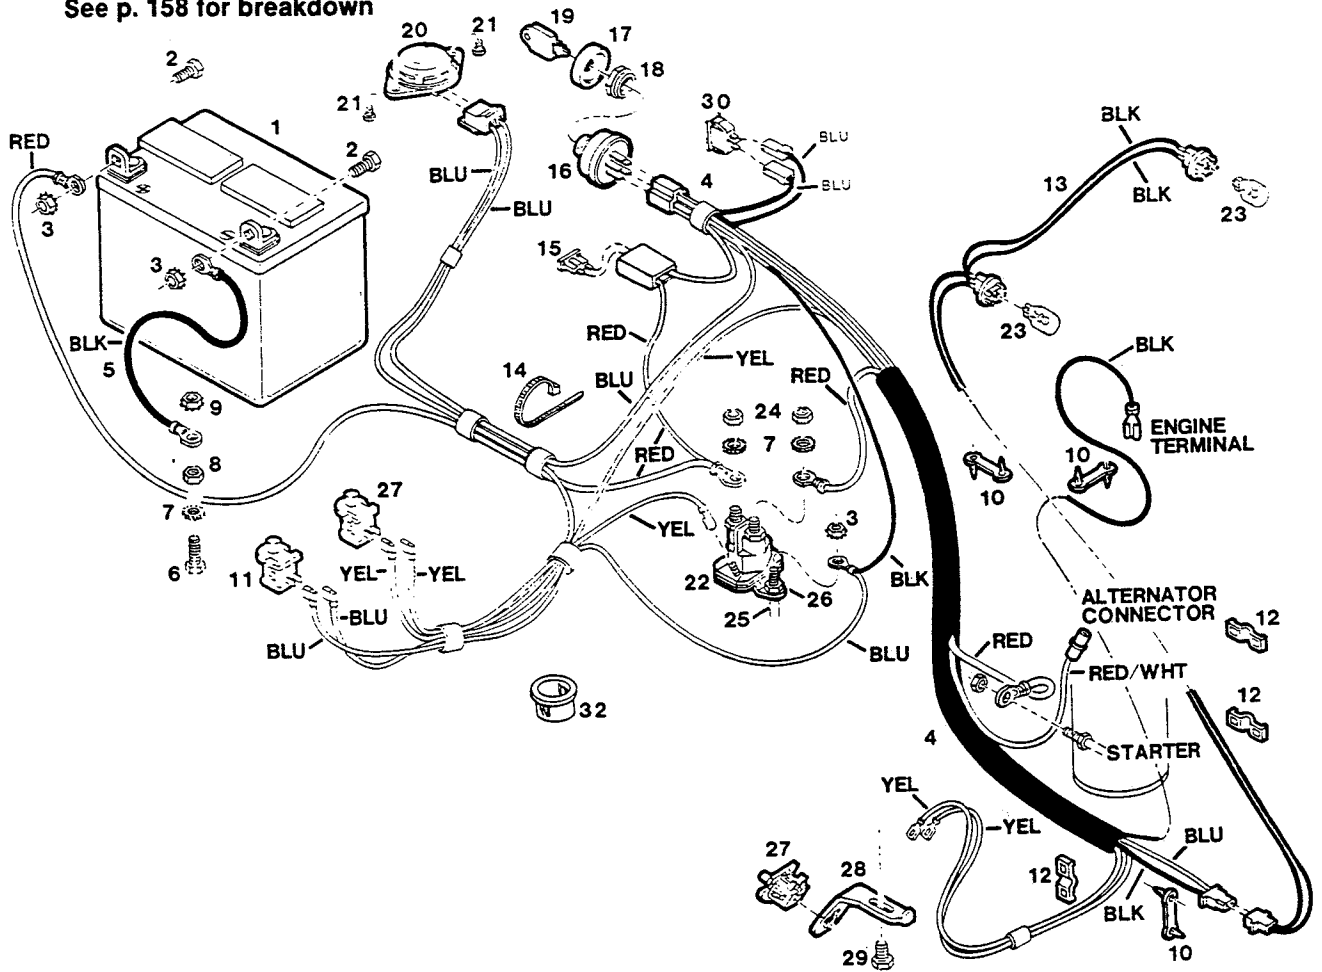

MODEL 440L
12.5 HP 39" Cut Front Engine Riding Mower
Uses Grass Catcher Assembly Model 36/39/45
Grass Catcher P/N 228759
See p. 158 for breakdown

ELECTRICAL SYSTEM

Index No.	Part No.	Description	Index No.	Part No.	Description
1	138735	Battery - 12 volt, dry	17	112698	Boot - ignition switch
2	449587	Bolt - 1/4-20 x 5/8 hex hd.	18	158717	Nut - 5/8-32 ignition switch
3	715037	Nut - 1/4-20 hex keps	19	136242	Key - ignition
4	138875	Harness - wire	20	138768	Switch - seat
5	134908	Wire - ground	21	158030	Screw - 1/4-20 x 3/8 phil. pan head
6	152108	Bolt - 5/16-18 x 1 hex hd.	22	134940	Solenoid - starter
7	152975	Washer - 5/16 ext. tooth lock	23	135533	Bulb - headlight
8	616342	Nut - 5/16-18 center lock	24	157974	Nut - 5/16-24 hex
9	310151	Nut - 5/16-18 nylok	25	158121	Bolt - 1/4-20 x 3/4 hex head
10	112326	Retainer - wire	26	616375	Nut - 1/4-20 hex center lock
11	138750	Switch - interlock	27	138776	Switch - neutral start
12	134676	Clip - wire, press on	28	174664	Bracket - switch mtg.
13	136945	Harness - headlight	29	158089	Screw - taptite 1/4-20 x 1/2
14	110379	Tie - nylon cable	30	135814	Switch - headlight
15		Fuse - 15 amp (purchase locally)	31	452615	Nut - hex 1/4-20 nylok
16	135798	Switch - ignition w/o keys	32	114934	Bushing - wire insulator