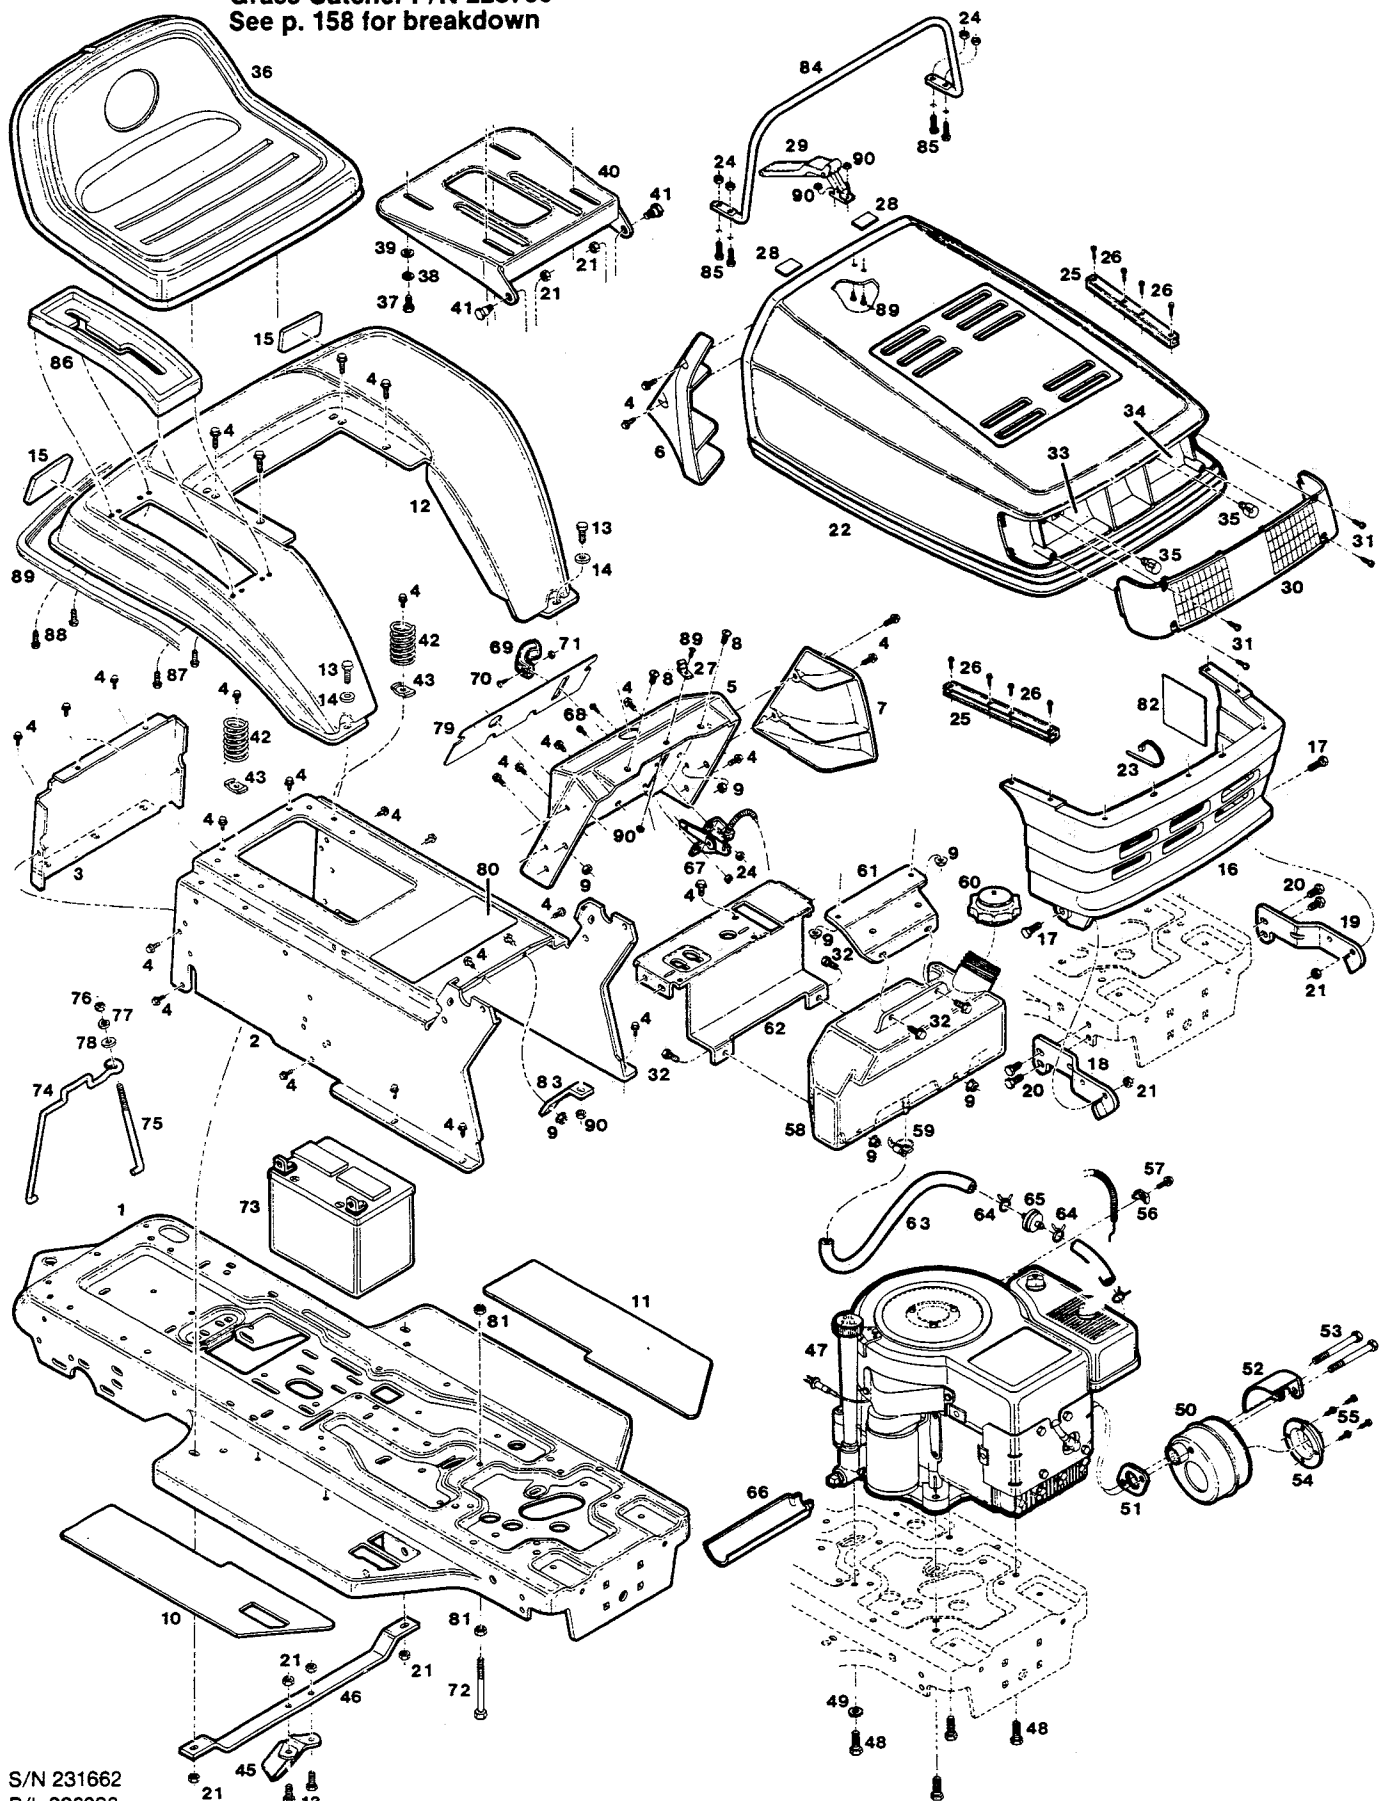

MODEL 440L
12.5 HP 39" Cut Front Engine Riding Mower
Uses Grass Catcher Assembly Model 36/39/45
Grass Catcher P/N 228759
See p. 158 for breakdown

S/N 231662
P/L 082032
O/M 082040
E/M 188953
P/B 395905

MODEL 440L
12.5 HP 39" Cut Front Engine Riding Mower
Uses Grass Catcher Assembly Model 36/39/45
Grass Catcher P/N 228759
See p. 158 for breakdown

MAIN FRAME

Index No.	Part No.	Description	Index No.	Part No.	Description
1	019570	Frame - main	48	158014	Bolt - hex tap 3/8-16 x 1-1/4
2	017459	Console - chassis	49	153551	Washer - ext tooth lock 3/8
3	013250	Plate - console rear	50	136523	Muffler - exhaust
4	158089	Screw - taptite 1/4-20 x 1/2	51	134692	Gasket - muffler
5	023036	Dash panel	52	096263	Shield - heat
6	113647	Extension - dash RH	53	312165	Bolt - hex 5/16-18 x 3-1/2
7	113167	Extension - dash LH	54	174797	Deflector - exhaust
8	715458	Screw - slot hd 1/4-20 x 1/2	55	158527	Screw - hex #8-32 x 3/8
9	452615	Nut - hex 1/4-20 nylok	56	159269	Clamp - throttle cable
10	113092	Pad - foot RH platform	57	159277	Screw - cable clamp
11	113084	Pad - foot LH platform	58	115071	Tank - fuel
12	017392	Fender - rear wheel	59	162404	Clamp - fuel line
13	152108	Bolt - hex 5/16-18 x 1	60	113340	Cap - fuel tank
14	158469	Washer - flat 5/16	61	017889	Bracket - fuel tank
15	114850	Reflector - rear, red	62	017442	Bracket - fuel tank
16	113142	Hood - lower	63	137745	Hose - fuel line
17	162057	Bolt - shoulder 5/16-18 x 1	64	303859	Clamp - fuel line
18	085399	Support - hood RH	65	432625	Filter - fuel
19	085381	Support - hood LH	66	112805	Trough - oil drain
20	450437	Bolt - hex 5/16-18 x 5/8	67	052720	Lever - throttle w/cable
21	310151	Nut - hex 5/16-18 nylok	68	158451	Screw - taptite #10-24 x 5/8
22	115105	Hood - upper	69	112730	Knob - throttle lever
23	110379	Strap - tie	70	159335	Screw - pan head #8-32 x 3/8
24	452318	Nut - hex nylok #10-24	71	159244	Nut - hex #8-32
25	015297	Strip - hood sides	72	158584	Bolt - hex 3/8-16 x 7-1/2
26	151118	Screw - taptite #10-24 x 1/2	73	138735	Battery - 12 volt dry
27	115147	Keeper - hood latch	74	179697	Bracket - battery hold-down
28	446799	Pad - hood	75	179705	Rod - battery hold-down
29	115139	Latch - hood	76	451500	Nut - hex keps 3/8-16
30	115253	Lens - headlights	77	112318	Strip - fender trim
31	158865	Screw - taptite #6 x 1/2	78	615690	Washer - fiat 1/4
32	450858	Screw - hex tap 1/4-20 x 3/4	79	796102	Decal - dash, OPERATION
33	797696	Reflector - headlight RH	80	009589	Decal - console, DANGER
34	797704	Reflector - headlight LH	81	451195	Nut - hex 3/8-16 nylok
35	135533	Bulb - headlight	82	006874	Decal - heat reflective
36	136960	Seat	83	018044	Brace - fuel tank
37	450346	Bolt - hex 5/16-18 x 3/4	84	174938	Support - hood
38	311118	Washer - split lock 5/16	85	159400	Screw - hex taptite #10-24 x 1
39	715185	Washer - flat 5/16	86	086793	Guide - shift lever w/decals
40	013888	Plate - seat mount	87	158840	Screw - taptite #10-24 x 3/4
41	157503	Bolt - shoulder 5/16-18 x 5/32	88	158832	Screw - taptite #10-24 x 1/2
42	135632	Spring - seat	89	459925	Screw - phil. head #8-32 x 3/8
43	097386	Clamp - seat spring	90	452102	Nut - hex keps #8-32
45	014720	Guide - deck	--	392043	Hitch Extension Kit
46	016071	Strap - guide support			
47	*	Engine - 12.5 HP			

*Contact engine manufacturer's authorized service dealer for parts and warranty.