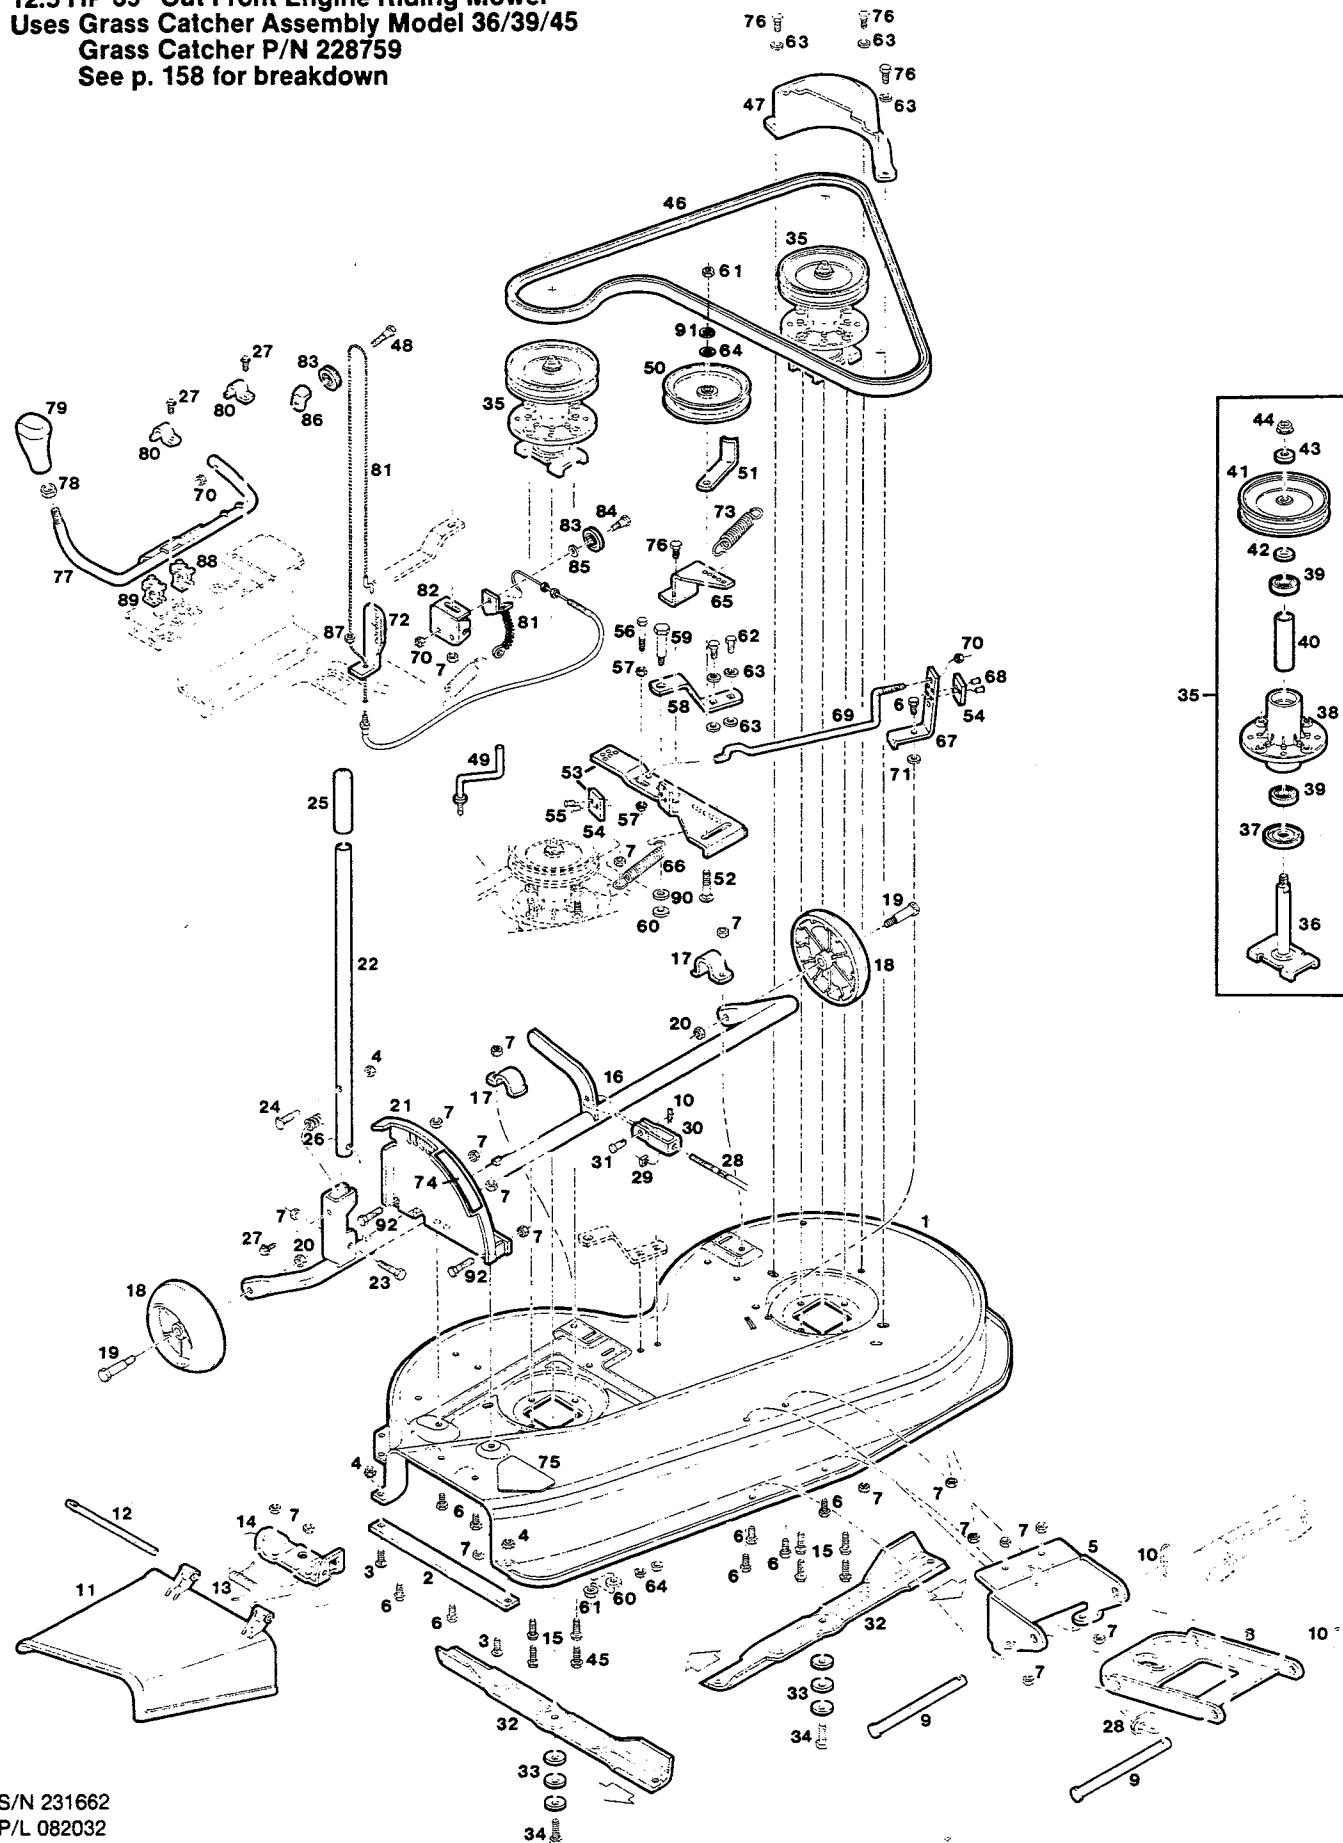

MODEL 440L
12.5 HP 39" Cut Front Engine Riding Mower
Uses Grass Catcher Assembly Model 36/39/45
Grass Catcher P/N 228759
See p. 158 for breakdown

S/N 231662
P/L 082032
O/M 082040
E/M 188953
P/B 395905

MODEL 440L
12.5 HP 39" Cut Front Engine Riding Mower
Uses Grass Catcher Assembly Model 36/39/45
Grass Catcher P/N 228759
See p. 158 for breakdown

39" MOWER DECK AND DRIVE

Index No.	Part No.	Description	Index No.	Part No.	Description
1	017004	Deck 39"	50	098004	Pulley - idler
2	014456	Bar - skid	51	098012	Retainer - belt
3	313510	Bolt - carriage 5/16-18 x 3/4	52	158444	Bolt - carriage 3/8-16 x 2
4	150136	Nut - hex keps 5/16-18	53	098053	Arm - idler w/brake pad includes next three parts
5	018549	Bracket - deck drawbar		014084	Arm - idler w/o brake pad
6	450437	Bolt - hex 5/16-18 x 5/8	54	135046	Pad - brake
7	310151	Nut - hex 5/16-18 nylok	55	159152	Rivet - 3/16 x 1/2
8	022517	Drawbar - deck	56	150433	Bolt - hex 1/4-20 x 2
9	097469	Pin - drawbar	57	715037	Nut - hex keps 1/4-20
10	715011	Hairpin cotter	58	014464	Bracket - idler arm pivot
11	113076	Deflector - discharge opening	59	158733	Bolt - shoulder 3/8-16 x 2-9/16
12	096438	Pin - deflector hinge	60	158337	Washer - flat 3/8 special (thick)
13	097972	Spring - chute deflector	61	715391	Nut - hex 3/8-16
14	014449	Bracket - deflector pivot	62	617019	Bolt - hex 5/16-18 x 7/8
15	159830	Bolt - hex taptite 5/16-18 x 7/8	63	715185	Washer - flat 5/16
16	019182	Tube - deck suspension	64	715417	Washer - flat 3/8
17	014589	Clip - tube retaining	65	023283	Extension - idler arm
18	042226	Wheel - deck 6"	66	109637	Spring - brake
19	157495	Bolt - shoulder 3/8-16 x 2-1/8	67	177139	Arm - blade brake includes 54 and 68
20	451195	Nut - hex 3/8-16 nylok	68	159186	Rivet
21	018572	Quadrant - height adjust	69	135780	Rod - brake
22	016022	Lever - height adjust	70	452615	Nut - hex 1/4-20 nylok
23	157958	Bolt - hex 5/16-18 x 1-1/2	71	158212	Washer - flat 5/16
24	159079	Screw - latch 5/16-18	72	177659	Bracket - cable anchor
25	113274	Grip - lever	73	138354	Spring - clutch engaging
26	109991	Spring - lever tension	74	715680	Decal - height of cut
27	158089	Screw - self top 1/4-20 x 1/2	75	143115	Decal - DANGER
28	052266	Cable - deck lift/leveling	76	450346	Bolt - hex 5/16-18 x 3/4
29	157966	Nut - square 1/4-20	77	092452	Lever - engaging, blade drive
30	159137	Clevis - cable	78	615625	Nut - hex jam 1/2-13
31	157263	Pin - clevis	79	112664	Knob - engaging lever
32	030544	Blade - hi lift 19-1/2"	80	097253	Clip - lever retaining
33	158055	Washer - formed spring 3/8	81	052431	Cable - engaging, blade drive includes 70, 82, 83, 84 and 85
34	158543	Bolt - hex 3/8-24 x 1 nylock	82	174128	Bracket - guide pulley
35	015891	Spindle assembly - blade includes 36 thru 44	83	112177	Pulley - cable guide
36	098160	Shaft - blade w/saddle	84	158683	Bolt - shoulder 1/4-20 x 1
37	134981	Shield - dust	85	158956	Washer - flat 1/4 special
38	134973	Housing - spindle w/o bearings	86	096305	Retainer - cable
39	095406	Bearing - blade shaft	87	159426	Nut - hex 1/4-28 jam
40	095398	Spacer - bearings	88	138750	Switch - system interlock
41	098152	Pulley - drive	89	138776	Switch - system interlock
42	159319	Spacer - pulley	90	158469	Washer - flat 3/8
43	157396	Washer - pulley retainer	91	150185	Washer - split lock 3/8
44	159301	Nut - hex flange lock 7/16-20	92	460311	Bolt - hex 5/16-18 x 1-3/4
45	159202	Bolt - hex taptite 5/16-18 x 1-3/8		031039	Blade - No Lift (optional)
46	136176	Belt - blade drive		395913	Deck Assembly - complete
47	113209	Guard - belt, L.H.			
48	157446	Bolt - shoulder 1/4-20 x 1-3/8			
49	172130	Guide - belt			

S/N 231662
P/L 082032
O/M 082040
E/M 188953
P/B 395905