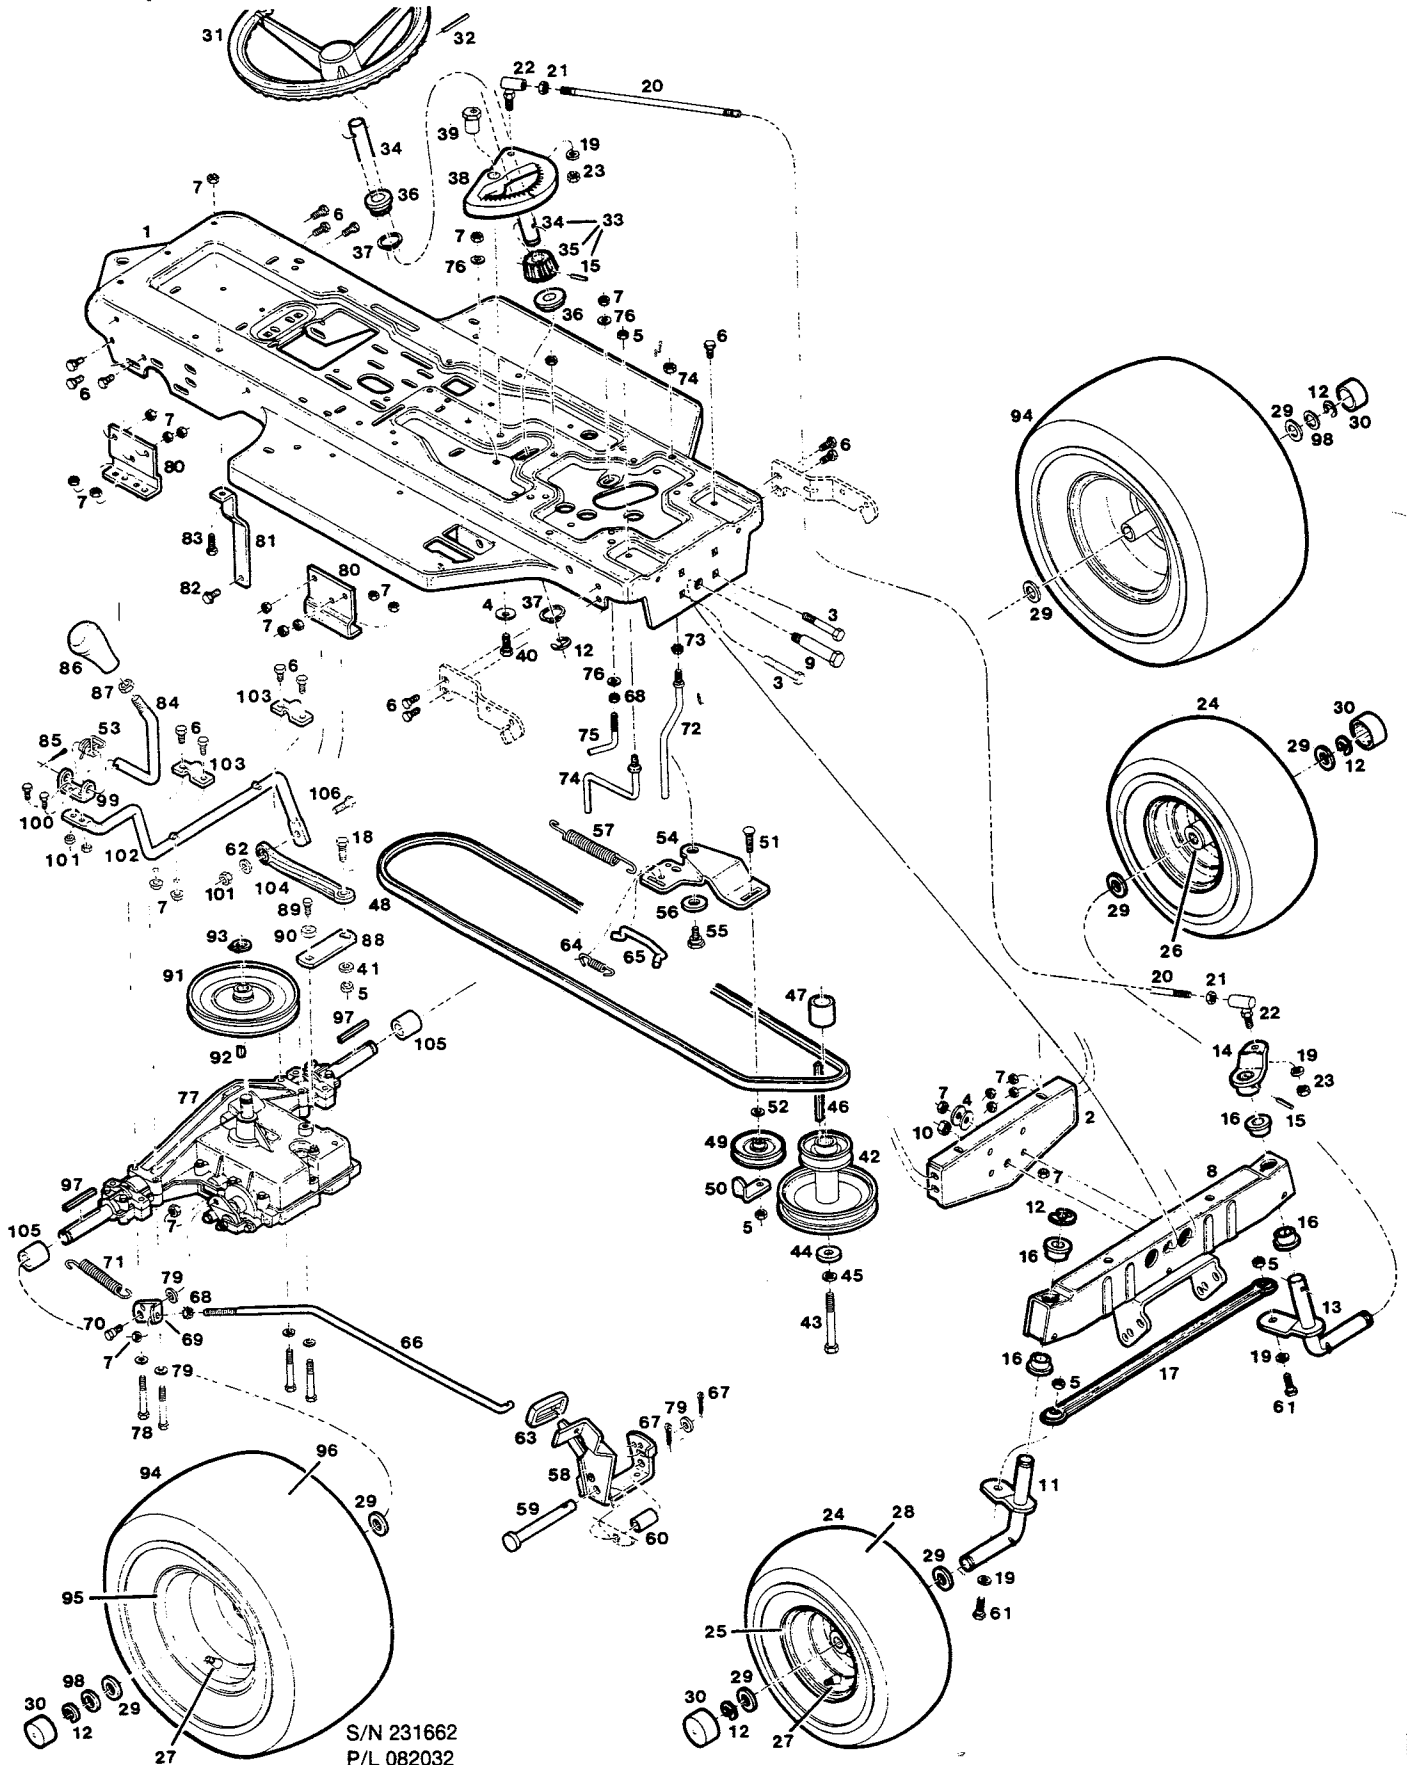

MODEL 440L
12.5 HP 39" Cut Front Engine Riding Mower
Uses Grass Catcher Assembly Model 36/39/45
Grass Catcher P/N 228759
See p. 158 for breakdown

S/N 231662
P/L 082032
O/M 082040
E/M 188953
P/B 395905

MODEL 440L
12.5 HP 39" Cut Front Engine Riding Mower
Uses Grass Catcher Assembly Model 36/39/45
Grass Catcher P/N 228759
See p. 158 for breakdown

CHASSIS

Index No.	Part No.	Description	Index No.	Part No.	Description
1	019570	Frame - main	56	158048	Washer - flat
2	019224	Bracket - front axle	57	158576	Spring - idler arm
3	164707	Bolt - shoulder 5/16-18 x 2-1/2	58	391235	Pedal - clutch/brake w/brake latch
4	462762	Washer - flat 5/16	59	089912	Shaft - pedal
5	451195	Nut - hex 3/8-16 nylok	60	172189	Spacer - pedal
6	450437	Bolt - hex 5/16-18 x 5/8	61	159020	Bolt - hex 3/8-16 x 1-1/2
7	310151	Nut - hex 5/16-18 nylok	62	615690	Washer - flat 1/4
8	019232	Axle - front	63	135566	Pad - pedal
9	380485	Bolt - shoulder 1/2-20 x 2-5/8	64	158592	Spring - pedal return
10	158428	Nut - hex 1/2-20 ctr. lock	65	096719	Rod - clutch
11	018564	Spindle - steering RH	66	179358	Rod - brake
12	316513	Ring - retainer	67	715029	Pin - cotter 3/32 x 3/4
13	018556	Spindle - steering LH	68	150136	Nut - hex keps 5/16-18
14	023655	Arm - steering	69	113241	Bracket - brake rod
15	314088	Pin - roll 1/4 x 1-1/4	70	157503	Bolt - shoulder 5/16-18 x 11/16
16	135673	Bearing - spindle	71	109637	Spring - brake return
17	172486	Rod - tie, steering	72	096644	Guide - belt
18	457176	Bolt - hex 3/8-16 x 1-1/4	73	451500	Nut - hex keps 3/8-16
19	150185	Washer - lock 3/8	74	097808	Guide - belt
	391722	Drag link assembly, (includes 20, 21 & 22)	75	096669	Guide - belt
20	097071	Link - drag	76	158212	Washer - flat
21	158105	Nut - hex jam 3/8-24	77	*	Transaxle - 5 speed (Foote Model 4360-62)
22	135038	Joint - ball	78	158154	Bolt - hex 5/16-18 x 2-3/4
23	615633	Nut - hex 3/8-24	79	715185	Washer - flat 5/16
24	042572	Wheel - front w/tire & rim	80	013243	Bracket - transaxle
25	042259	Rim - front tire	81	018143	Brace - transaxle
26	159384	Bearing - wheel	82	159228	Bolt - hex tap 5/16-18 x 3/4
27	136291	Stem - valve w/cap	83	152108	Bolt - hex 5/16-18 x 1
28	042879	Tire - front 15 x 6.00 tubeless	84	089201	Lever - gear shift, upper
29	158063	Washer - flat 3/4	85	317016	Pin - cotter 1/8 x 1
30	112409	Cap - hub	86	112664	Knob - shift lever
31	112771	Wheel - steering	87	615625	Nut - hex jam 1/2-13
32	159434	Pin - roll 1/4 x 2	88	179945	Arm - shift
33	135574	Shaft - steering w/pinion (includes 34, 35 & 15)	89	157982	Bolt - hex nylock 1/4-28 x 3/4
34	135699	Shaft - steering	90	157792	Washer - flat
35	135681	Pinion - steering	91	172072	Pulley - transaxle
36	135640	Bearing - steering shaft	92	615534	Key - woodruff #9
37	158535	Ring - retaining	93	170035	Ring - retainer
38	171355	Sector - steering	94	042564	Wheel - rear w/tire
39	157768	Nut - sector adjusting	95	042291	Rim - rear wheel
40	158543	Bolt - hex 3/8-24 x 1	96	042861	Tire - rear 18 x 9.50 tubeless
41	715417	Washer - flat 3/8	97	446617	Key - rear wheel 3/16 x 2-1/2
42	172197	Pulley - engine, double	98	158188	Washer - flat 3/4
43	162099	Bolt - hex 7/16-20 x 4-1/2	99	179424	Bracket - shift lever
44	158253	Washer - pilot	100	159004	Bolt - hex 1/4-20 x 3/4
45	311068	Washer - split lock 7/16	101	452615	Nut - hex 1/4-20 nylok
46	162032	Key - pulley	102	178962	Lever - gear shift, lower
47	162354	Spacer - pulley	103	173054	Clip - retainer, lower lever
48	171215	Belt - drive	104	177303	Link - connecting
49	109645	Pulley - idler	105	158725	Spacer - rear wheel
50	015198	Retainer - belt	106	381020	Bolt - shoulder 1/4-20 x 1-1/4
51	158444	Bolt - carriage 3/8-16 x 2	--	042077	Tube - front tire 15 x 6.00 (optional)
52	158345	Washer - flat 3/8	--	042093	Tube - rear tire 18 x 9.50 (optional)
53	179408	Spring - torsion	--	393736	Sealant - tire, 16 oz. bottle
54	023408	Arm - idler	--	393744	Sealant - tire, 32 oz. bottle
55	157479	Bolt - shoulder 5/16-18 x 1-1/4