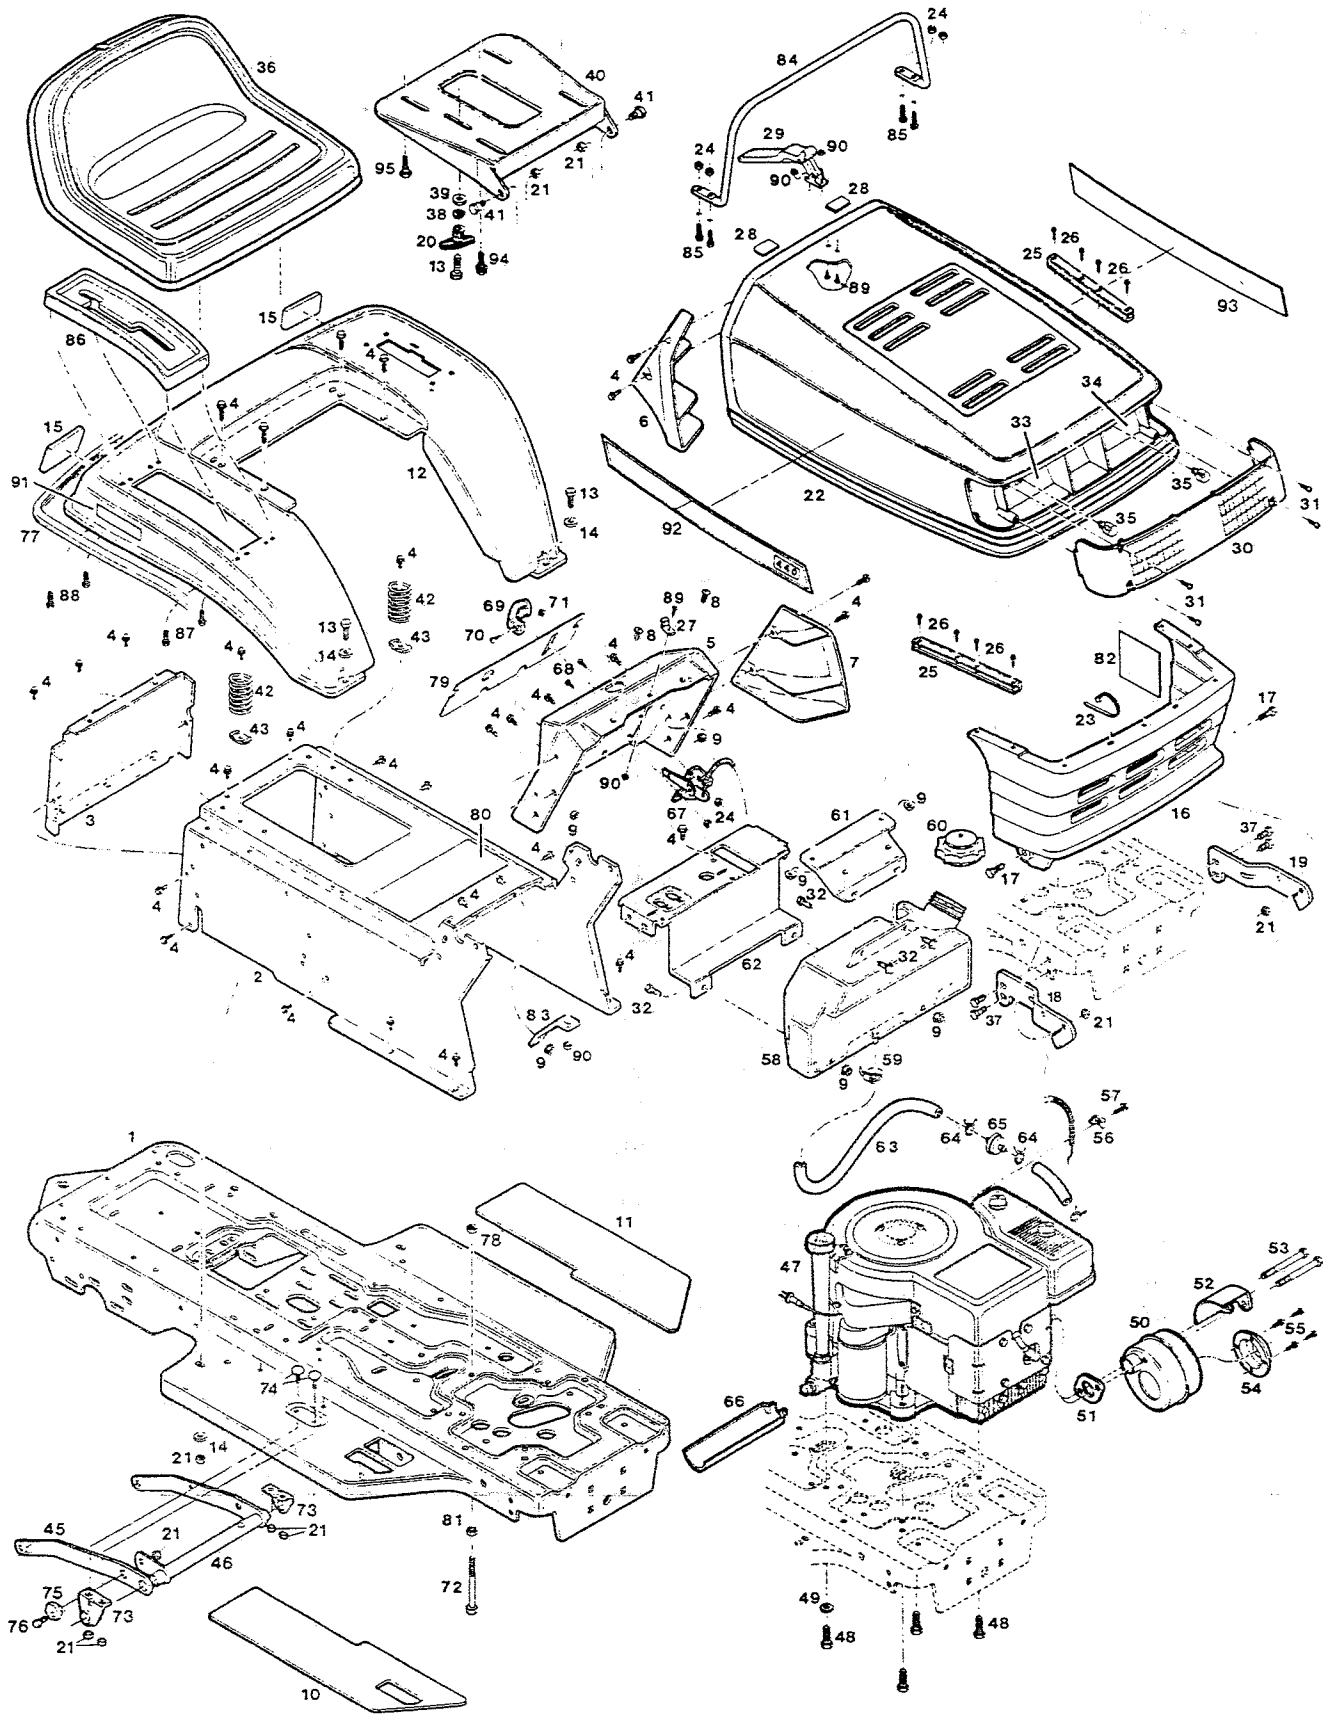

S/N 237590-239119
P/L 082773
O/M 082772

S/N 237590-239119
P/L 082773
O/M 082772

MODEL 440 MAIN FRAME

Index No.	Part No.	Description	Index No.	Part No.	Description
1	023757	Frame - main	50	136523	Muffler - exhaust
2	017459	Console - chassis	51	134692	Gasket - muffler
3	013250	Plate - console rear	52	096263	Shield - heat
4	158089	Screw - taptite 1/4-20 x 1/2	53	312165	Bolt - hex 5/16-18 x 3-1/2
5	023036	Dash panel	54	174797	Deflector - exhaust
6	113647	Extension - dash RH	55	158527	Screw - hex #8-32 x 3/8
7	113167	Extension - dash LH	56	159269	Clamp - throttle cable
8	715458	Screw - slot hd 1/4-20 x 1/2	57	159277	Screw - cable clamp
9	452615	Nut - hex 1/4-20 nylok	58	115534	Tank - fuel
10	113092	Pad - foot RH platform	59	162404	Clamp - fuel line
11	113084	Pad - foot LH platform	60	115473	Cap - fuel tank
12	023690	Fender - rear wheel	61	017889	Bracket - fuel tank
13	152108	Bolt - hex 5/16-18 x 1	62	017442	Bracket - fuel tank
14	158469	Washer - flat 5/16	63	673152	Hose - fuel line
15	114850	Reflector - rear, red	64	303859	Clamp - fuel line
16	113142	Hood - lower	65	432625	Filter - fuel
17	162057	Bolt - shoulder 5/16-18 x 1	66	112805	Trough - oil drain
18	085399	Support - hood RH	67	052720	Lever - throttle w/cable
19	085381	Support - hood LH	68	158451	Screw - taptite #10-24 x 5/8
20	113589	Knob - locking, seat	69	112730	Knob - throttle lever
21	310151	Nut - hex 5/16-18 nylok	70	159335	Screw - pan head #8-32 x 3/8
22	115105	Hood - upper	71	159244	Nut - hex #8-32
23	110379	Strap - tie	72	158584	Bolt - hex 3/8-16 x 7-1/2
24	452318	Nut - hex nylok #10-24	73	023614	Bracket - hanger
25	015297	Strip - hood sides	74	313502	Bolt - rd head 5/16-18 x 1
26	151118	Screw - taptite #10-24 x 1/2	75	158691	Nut - eccentric, deck leveling
27	115147	Keeper - hood latch	76	156968	Bolt - hex 5/16-18 x 1-1/4
28	446799	Pad - hood	77	112300	Strip - fender trim
29	115139	Latch - hood	78	715524	Nut - hex jam 3/8-16 lock
30	115253	Lens - headlights	79	796102	Decal - dash, OPERATION
31	158865	Screw - taptite #6 x 1/2	80	009589	Decal - console, DANGER
32	583021	Screw - hex tap 1/4-20 x 3/4	81	310011	Nut - hex 3/8-16 center lock
33	797696	Reflector - headlight RH	82	006874	Decal - heat reflective
34	797704	Reflector - headlight LH	83	018044	Brace - fuel tank
35	135533	Bulb - headlight	84	174938	Support - hood
36	115518	Seat	85	159400	Screw - hex taptite #10-24 x 1
37	450346	Bolt - hex 5/16-18 x 3/4	86	086793	Guide - shift lever w/decals
38	311118	Washer - split lock 5/16	87	158840	Screw - taptite #10-24 x 3/4
39	715185	Washer - flat 5/16	88	158832	Screw - taptite #10-24 x 1/2
40	023813	Plate - seat mount	89	459925	Screw - phil. head #8-32 x 3/8
41	157503	Bolt - shoulder 5/16-18 x 5/32	90	452102	Nut - hex keps #8-32
42	135632	Spring - seat	91	799883	Decal - 12-39
43	097386	Clamp - seat spring	92	799779	Decal - hood side RH
45	023606	Link - suspension RH	93	799780	Decal - hood side LH
46	023598	Suspension assembly LH	94	382922	Bolt - shoulder, washer head
47	*	Engine - 12 HP	95	382923	Bolt - shoulder, no washer
48	158014	Bolt - hex tap 3/8-16 x 1-1/4	--	799916	Decal - seat adjust
49	153551	Washer - ext tooth lock 3/8	--	392043	Hitch Extension Kit