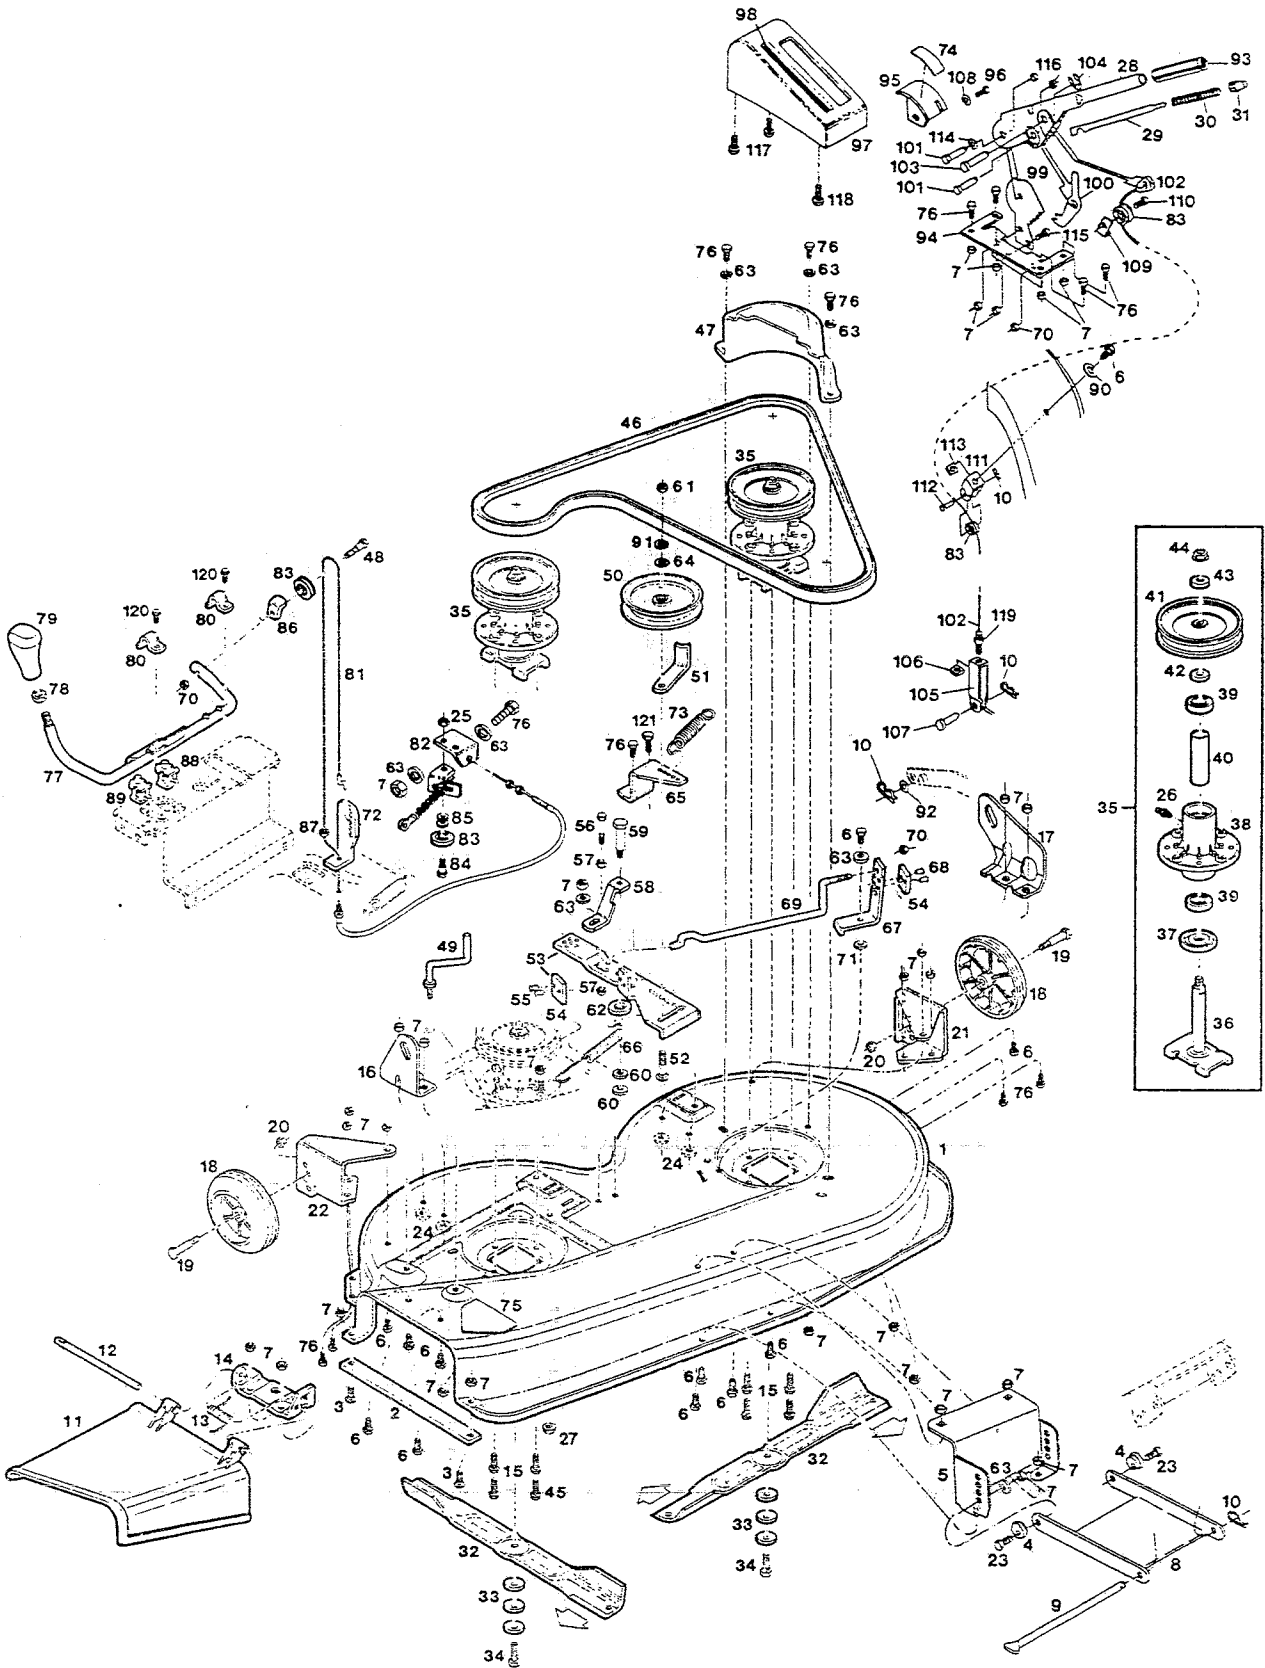

S/N 237590-239119
P/L 082773
O/M 082772

39" MOWER DECK AND DRIVE