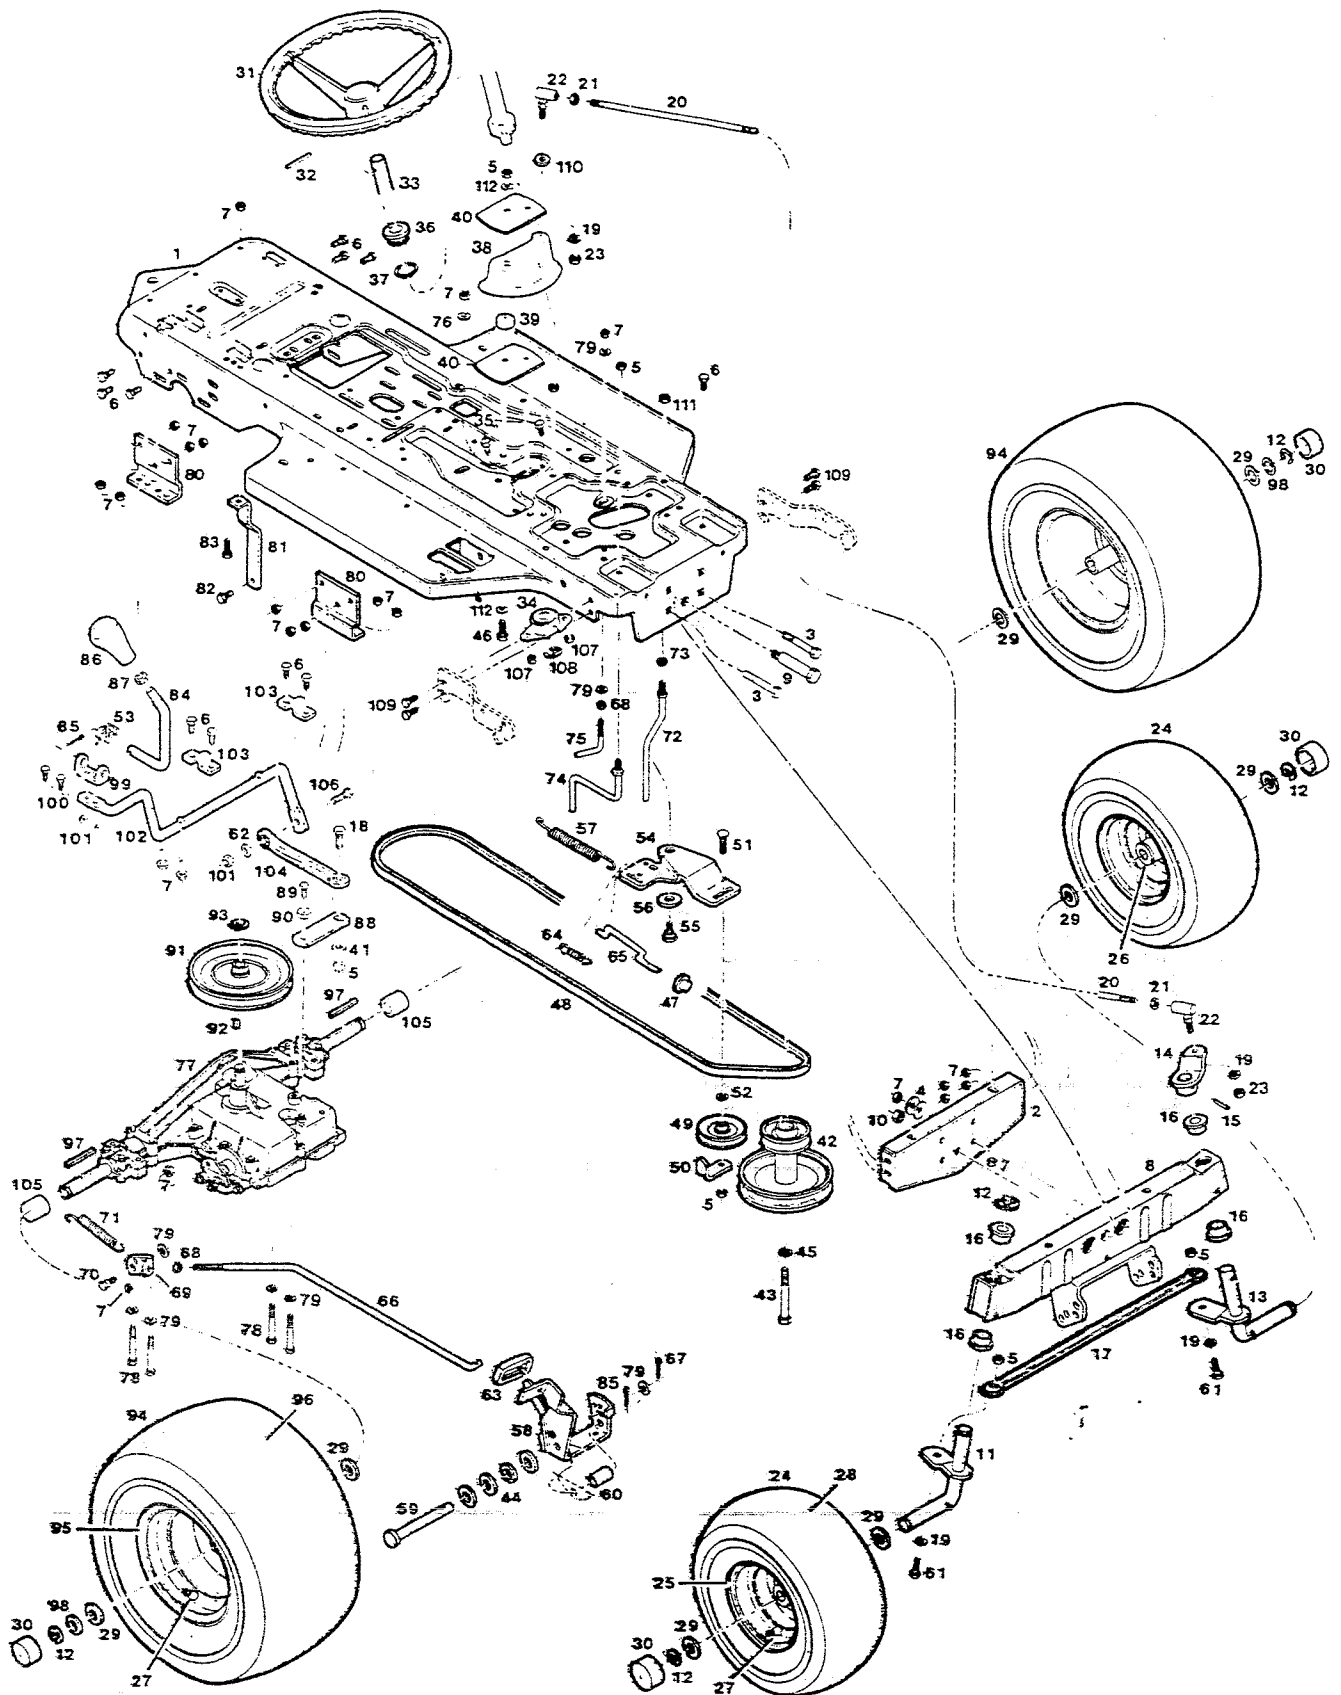

S/N 237590-239119
P/L 082773
O/M 082772

MODEL 440 CHASSIS