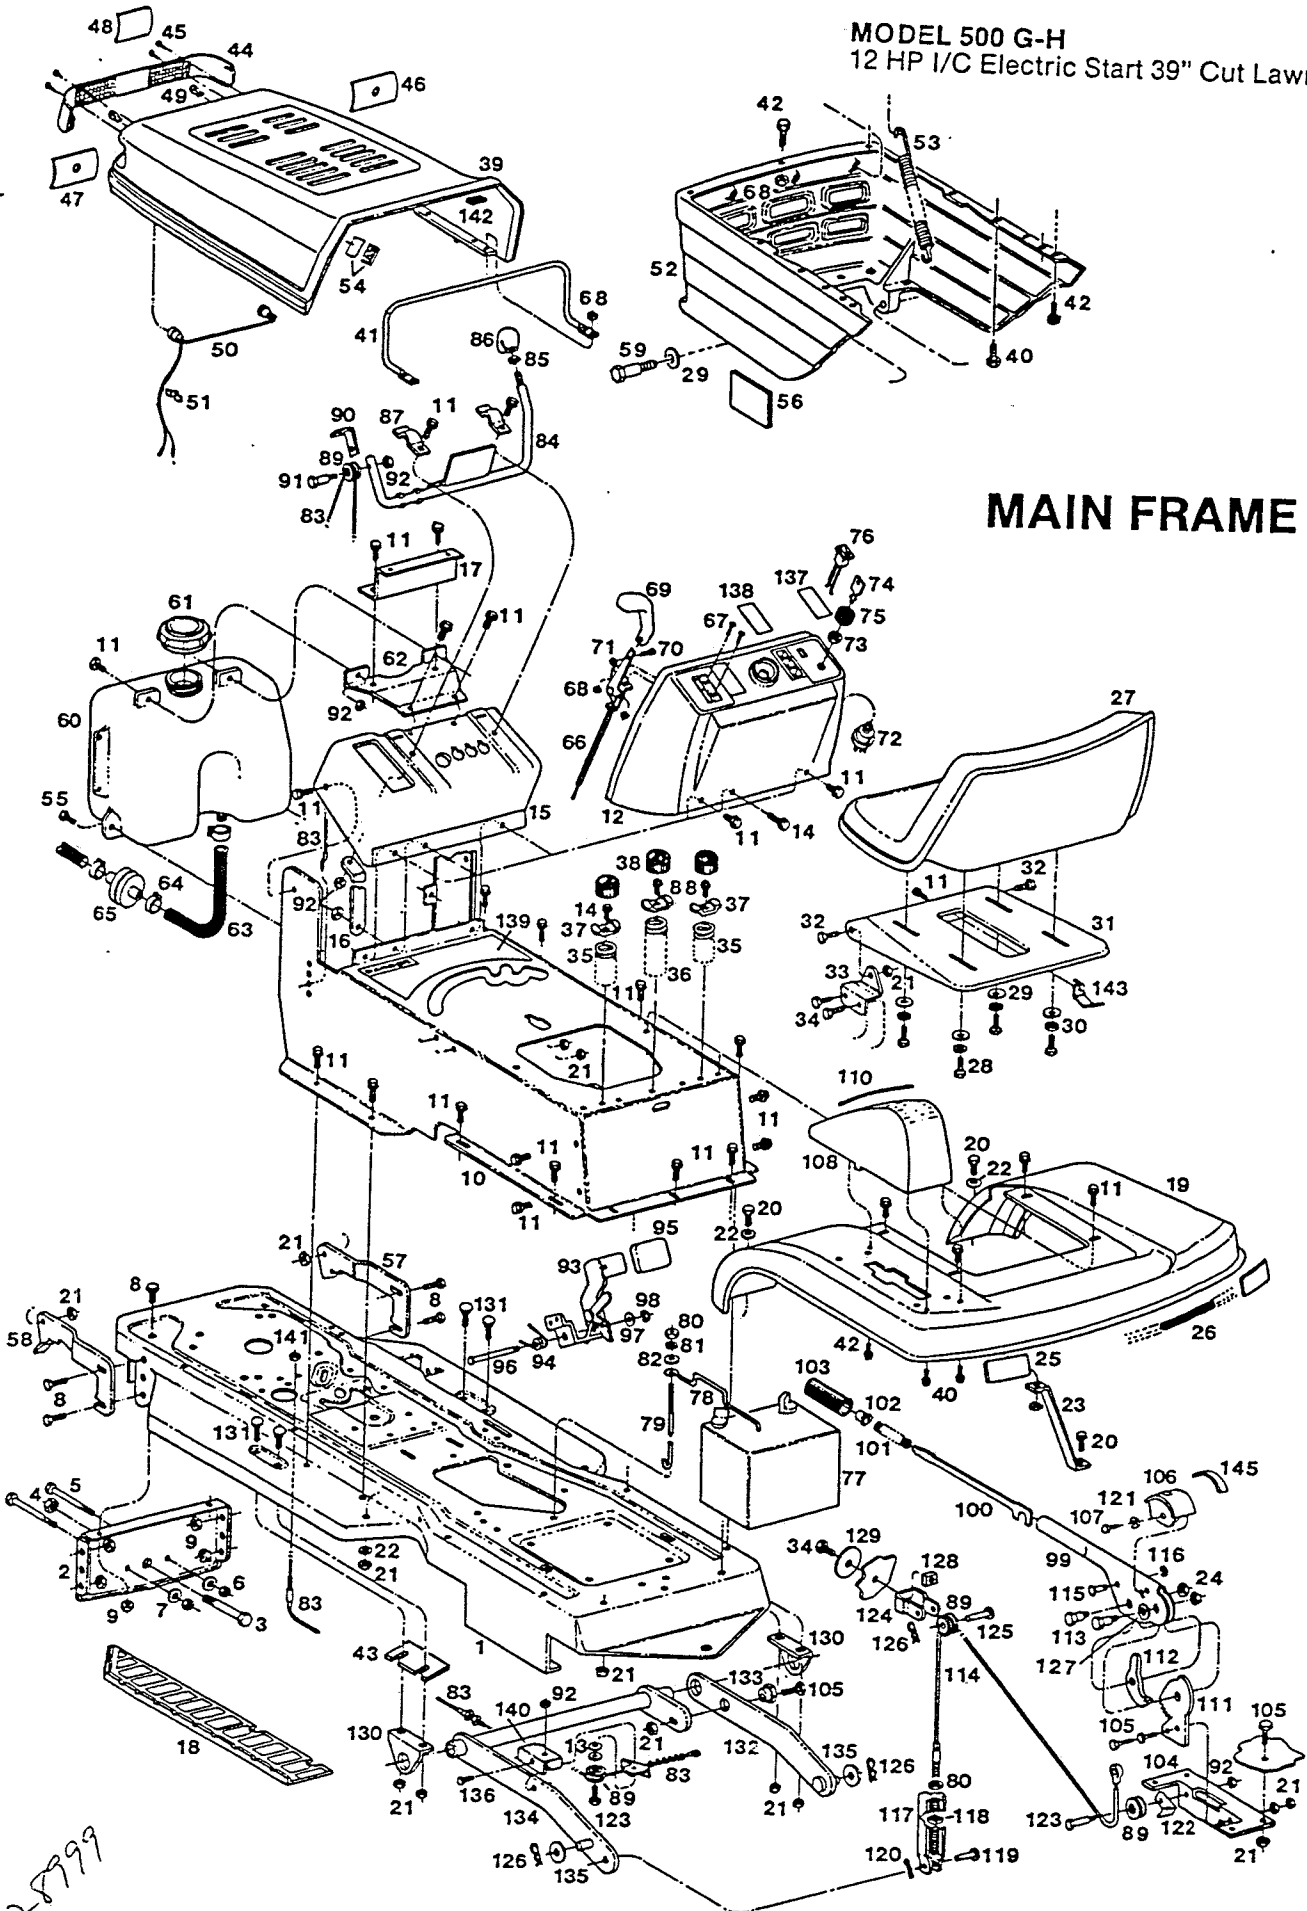

MODEL 500 G-H
12 HP I/C Electric Start 39" Cut Lawn Tractor

MAIN FRAME

228999

MODEL 500 MAIN FRAME

MODEL 500 G-H
12 HP I/C Electric Start 39" Cut Lawn Tractor