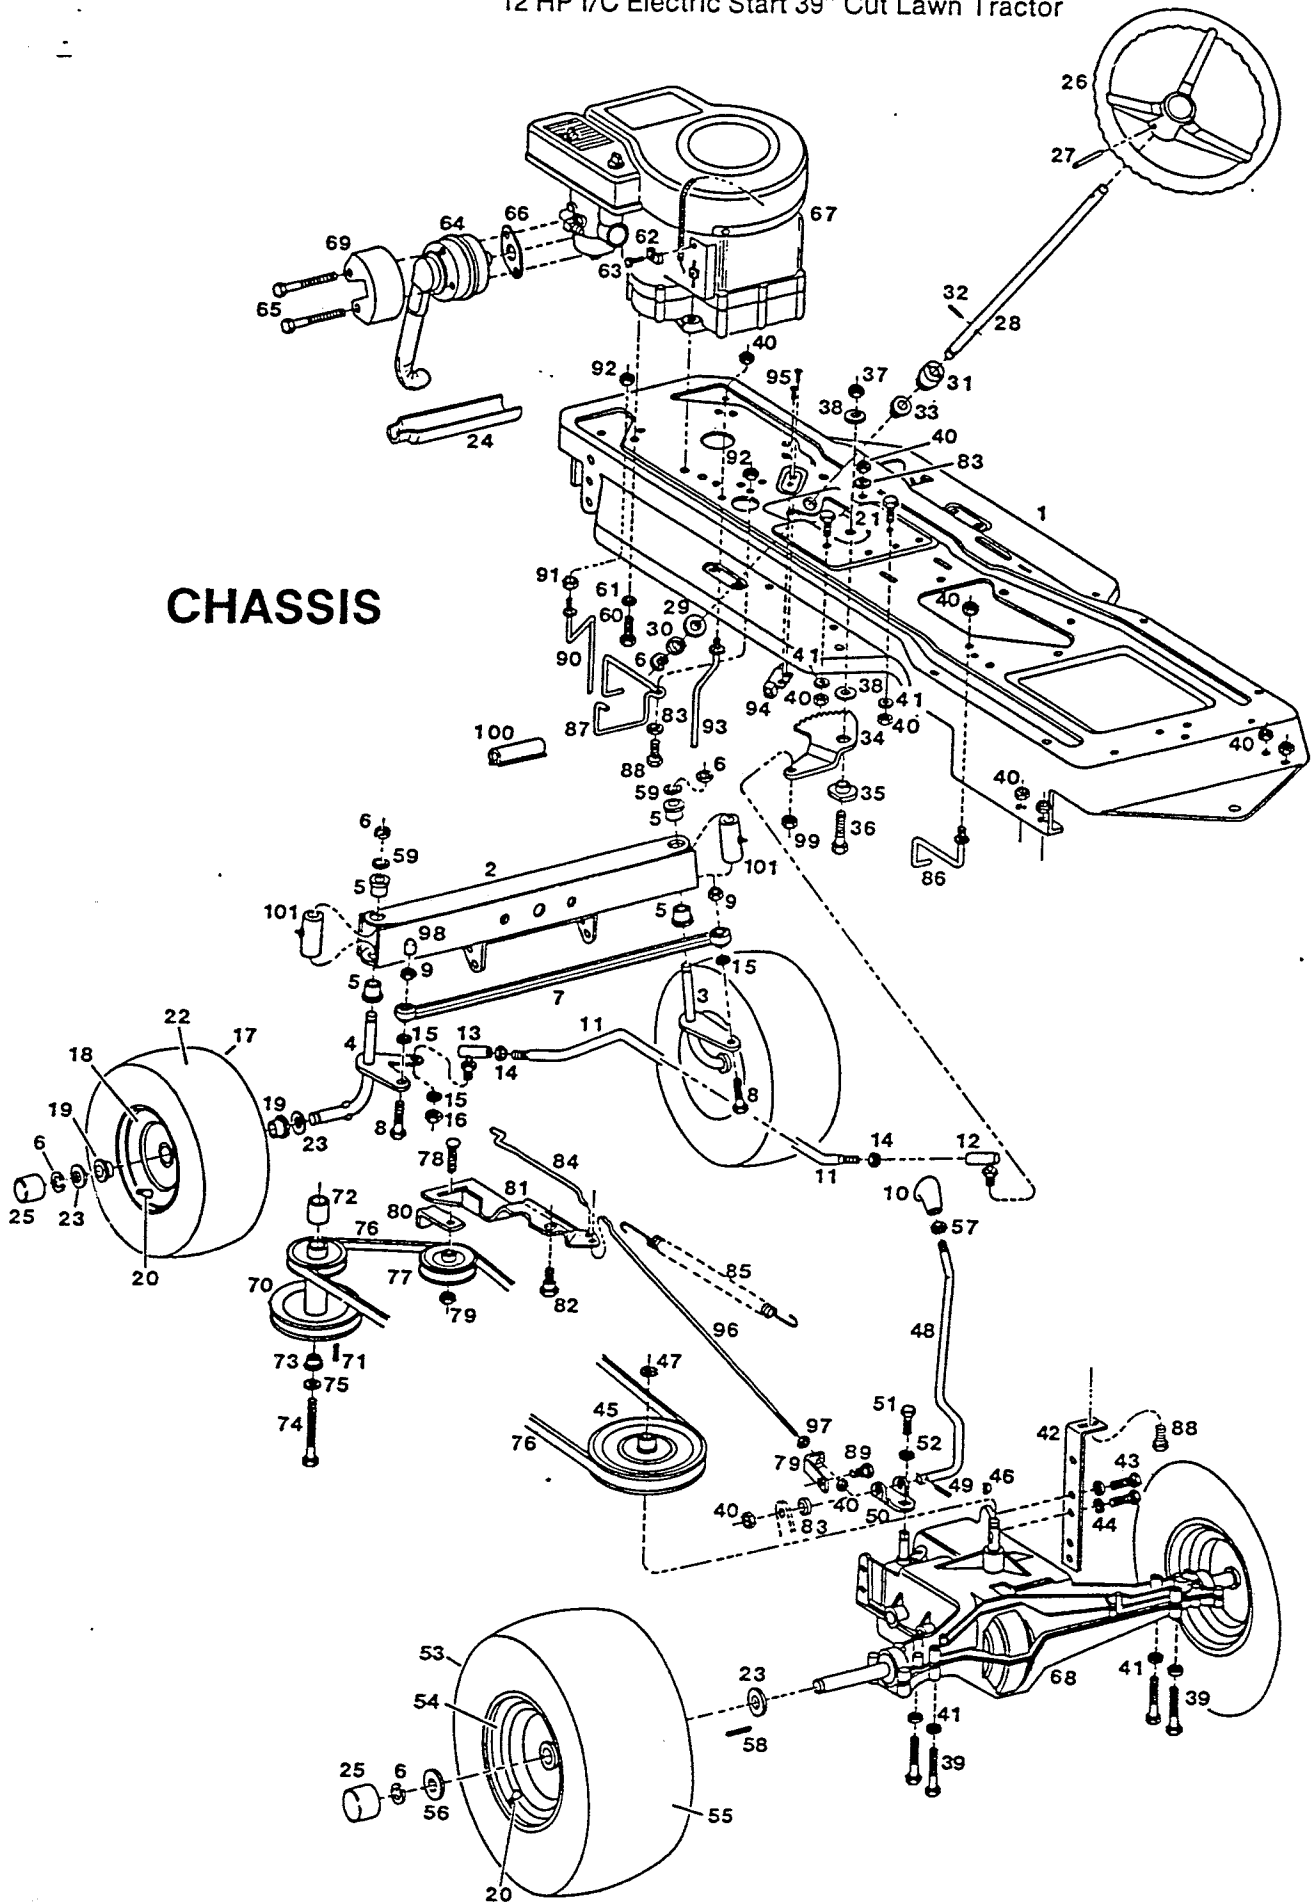

MODEL 500 G-H
12 HP I/C Electric Start 39" Cut Lawn Tractor

MODEL 500 CHASSIS GROUP

Index No.	Part No.	Description	Index No.	Part No.	Description
1	015123	Frame - main	51	157982	Bolt - hex 1/4-28 x 3/4
	015099	Axle Assembly - front (includes 2, 3, 4, 5 and 6)	52	157792	Washer - flat
2	016907	Axle - front	53	042309	Wheel - rear w/tire & rim
3	098384	Spindle - steering R.H.	54	042317	Rim - rear tire
4	098392	Spindle - steering L.H.	55	042028	Tire - rear 20 x 8.00 tubeless
5	134999	Bearing - spindle	56	158188	Washer - flat
6	316513	Ring - retainer	57	615625	Nut - hex jam 1/2-13
7	174177	Rod - tie, steering	58	446617	Key - rear wheel
8	159046	Bolt hex 3/8-16 x 1-3/4	59	715144	Washer - flat 3/4
9	310011	Nut - hex lock 3/8-16	60	158014	Bolt - hex 3/8-16 x 1-1/4
10	112664	Knob-shift lever	61	153551	Washer - lock 5/16
	095828	Drag Link Assembly (includes 11, 12, 13 and 14)	62	159269	Clamp - throttle cable
11	098145	Link - drag, steering	63	159277	Screw - cable clamp
12	135244	Joint - ball, sector end	64	136341	Muffler - exhaust
13	135038	Joint - ball, axle end	65	312165	Bolt - hex 5/16-18 x 3-1/2
14	158105	Nut - hex jam 3/8-24	66	134692	Gasket - muffler
15	150185	Washer - lock 3/8	67	*	Engine - 12 HP
16	615633	Nut - hex 3/8-24	68	**	Transaxle - Tecumseh/Peerless Model 920-034
17	042234	Wheel - front, w/tire & rim	69	096263	Shield - heat, muffler
18	042259	Rim - front tire	70	096156	Pulley - engine, double
19	159384	Bearing - wheel	71	158279	Key - pulley
20	136291	Stem - valve	72	162354	Spacer - pulley, top
21	157941	Bolt - hex 5/16-18 x 7/8	73	158253	Washer - pilot
22	042002	Tire - front 15 x 6.00 tubeless	74	158964	Bolt - hex 7/16-20 x 5
23	158063	Washer - flat 3/4	75	311068	Washer - lock 7/16
24	112805	Trough - engine oil drain	76	135293	Belt - drive
25	112409	Cap - hub	77	109645	Pulley - idler
26	112771	Wheel - steering	78	157750	Bolt - carriage 3/8-16 x 1-1/2
27	159434	Pin - roll 1/4 x 2	79	095786	Bracket - brake rod
28	095034	Shaft - steering	80	015198	Retainer - belt
29	159376	Washer - flat special	81	136101	Arm - idler
30	158162	Washer - flat 3/4	82	159129	Bolt - shoulder 5/16-18 x 11/16
31	109801	Pinion - steering	83	158212	Washer - flat
32	158766	Pin - dowel 1/4 x 1-3/4	84	095794	Rod - clutch
33	136275	Bushing - steering pinion	85	135228	Spring - clutch
34	109850	Sector - steering	86	096198	Guide - belt, rear
35	134742	Eccentric - steering adjust	87	097261	Guide - belt
36	158147	Bolt - hex 1/2-13 x 1-1/2	88	152108	Bolt - hex 5/16-18 x 1
37	157537	Nut - hex lock 1/2-13	89	157503	Bolt - shoulder 5/16-18 x 1/2
38	158170	Washer - flat	90	097790	Guide - belt
39	158154	Bolt - hex 5/16-18 x 2-3/4	91	451500	Nut - spacer
40	616342	Nut - hex 5/16-18	92	159145	Nut - hex jam 5/16-18
41	715185	Washer - flat	93	097808	Guide - belt
42	174276	Brace - transaxle	94	134825	Switch - clutch interlock
43	159228	Bolt - hex tap 5/16-18 x 3/4	95	157933	Screw - pan head
44	311118	Washer - lock 5/16	96	095802	Rod - brake
45	172072	Pulley - transaxle	97	150136	Nut - hex keps 5/16-18
46	615534	Key - Woodruff #9	98	113415	Cap - bolt end
47	159285	Ring - retainer	99	162420	Nut - hex 3/8 - 24 flange
48	097204	Lever - shift	100	113381	Sleeve - split, belt guide
49	317016	Pin - cotter	101	391748	Sleeve w/grease fitting (order 391755 kit)
50	096321	Bracket - shift lever		042077	Tube - front tire
				042093	Tube - rear tire

*Contact Engine Manufacturer's authorized service dealer for parts and warranty.

**Contact Tecumseh/Peerless authorized service dealer or distributor for parts and warranty.