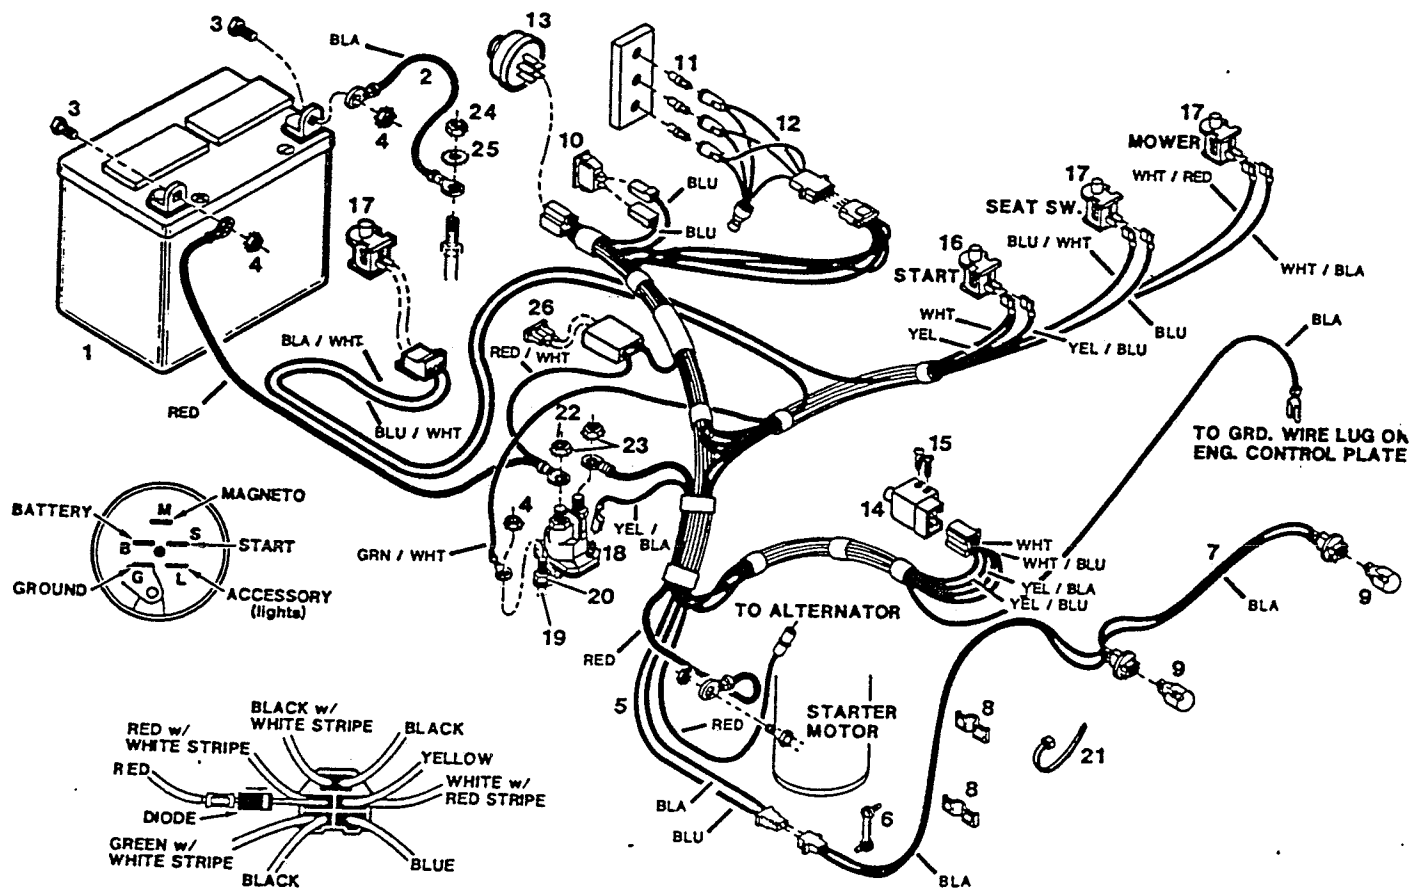

MODEL 500 G-H
12 HP I/C Electric Start 39" Cut Lawn Tractor

MODEL 500 ELECTRICAL SYSTEM

Index No.	Part No.	Description	Index No.	Part No.	Description
1	135350	Battery - 12 volt, dry	14	134825	Switch - clutch interlock
2	134908	Wire - battery ground, black	15	157933	Screw - pan head #12
3	449587	Bolt - hex 1/4-20 x 5/8	16	135822	Switch - no start
4	715037	Nut - hex 1/4-20 keps	17	134833	Switch - system interlock
5	136721	Harness - wiring	18	134940	Solenoid - starter
6	112326	Retainer - harness	19	158121	Bolt - hex 1/4-20 x 3/4
7	136945	Harness - headlights	20	616375	Nut - hex 1/4-20
8	134676	Retainer - harness, press-on	21	110379	Tie - cable
9	135533	Bulb - headlights	22	157974	Nut - hex 5/16-24
10	135814	Switch - headlights	23	156430	Washer - lock 5/16 ext tooth
11	136051	Bulb - monitor indicator	24	150136	Nut - hex 5/16-18 keps
12	136192	Harness - indicator lights	25	153510	Washer - lock 5/16 int tooth
13	135798	Switch - ignition w/o keys	26	*	Fuse - 15 amp