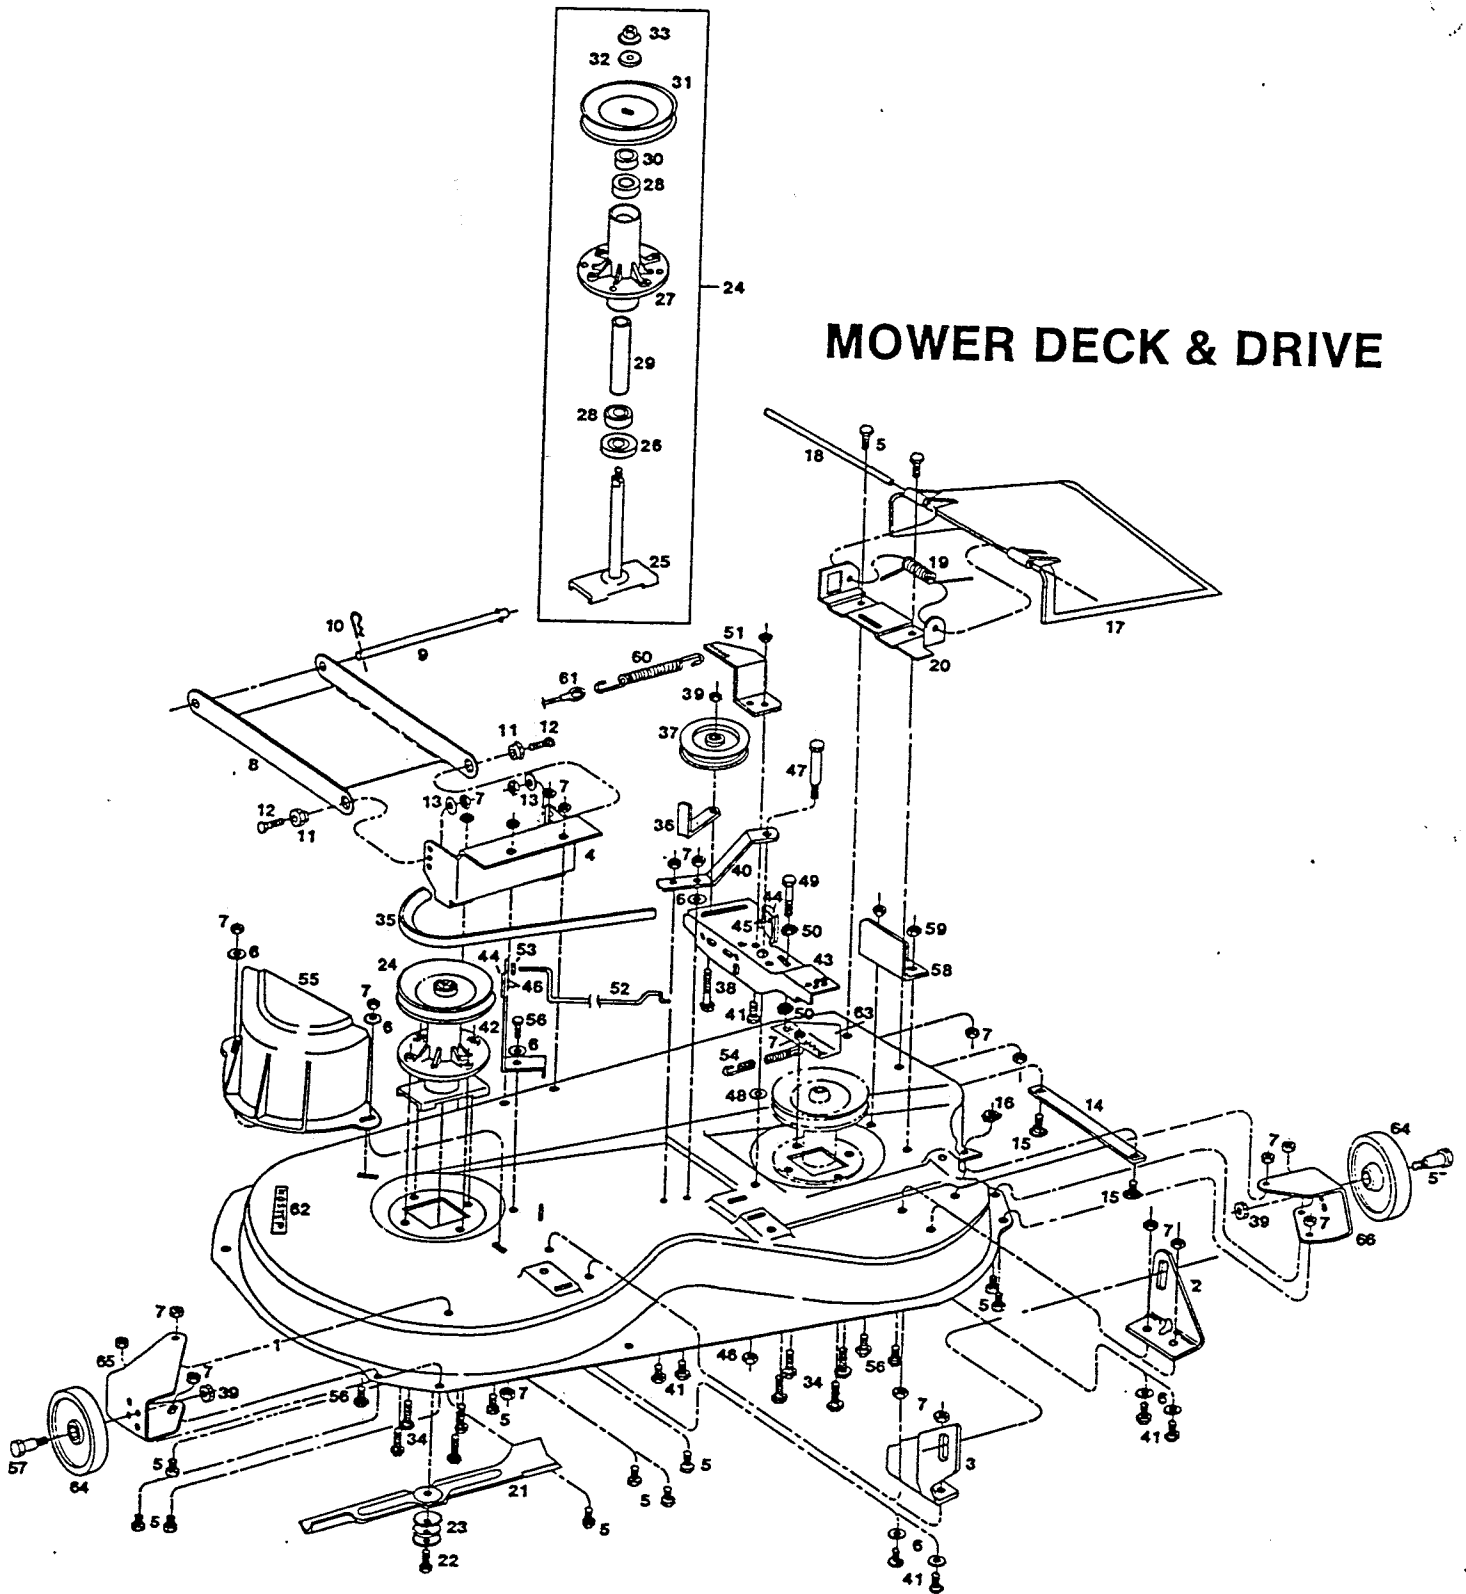

MODEL 500 G-H
12 HP I/C Electric Start 39" Cut Lawn Tractor

MOWER DECK & DRIVE

39" MOWER DECK AND DRIVE

Index No.	Part No.	Description	Index No.	Part No.	Description
1	017004	Deck - mower 39"	35	136176	Belt - blade drive
2	014498	Bracket - deck lift R.H.	36	098012	Retainer - belt
3	014506	Bracket - deck lift L.H.	37	098004	Pulley - idler
4	014480	Bracket - deck drawbar	38	158444	Bolt - carriage 3/8-16 x 2
5	312082	Bolt - hex 5/16-18 x 1/2	39	310011	Nut - hex lock 3/8-16
6	715185	Washer - flat 5/16	40	014464	Bracket - idler arm
7	616342	Nut - hex lock 5/16-18	41	158998	Bolt - hex 5/16-18 x 3/4
8	014431	Drawbar - deck	42	135772	Arm - blade brake w/brake pad (includes 44 & 45)
9	097469	Pin - drawbar			
10	715011	Hairpin - cotter		014092	Arm - blade brake w/o brake pad
11	158691	Nut - eccentric, deck leveling	43	098053	Arm - idler w/brake pad (includes 44 & 45)
12	152108	Bolt - hex 5/16-18 x 1		014084	Arm - idler w/o brake pad
13	159194	Washer - flat	44	135046	Pad - brake
14	014456	Bar - skid	45	764225	Rivet - pop brake pad 3/16 x 3/8
15	313510	Bolt - carriage 5/16-18 x 3/4	46	715482	Nut - hex 3/8 - 16 flg
16	150136	Nut - hex keps 5/16-18	47	158733	Bolt - shoulder 3/8-16 x 2-9/16
17	113076	Deflector - discharge opening	48	158337	Washer - flat 3/8
18	096438	Pin - deflector	49	450130	Bolt - hex 1/4-20 x 2
19	097972	Spring - deflector	50	715037	Nut - hex keps 1/4-20
20	014449	Bracket - chute deflector	51	014159	Extension - idler arm
21	030544	Blade - 19 1/2 Hilift	52	135780	Rod - brake release
	031039	Blade - 19 1/2" none Hilift (optional)	53	616375	Nut - hex lock 1/4-20
22	158543	Bolt - hex nylock 3/8-24 x 1	54	109637	Spring - brake engaging
23	158055	Washer - formed	55	113209	Guard - belt pulley L.H.
24	135400	Spindle Assembly - blade (includes 25-33)	56	450437	Bolt - hex 5/16-18 x 5/8
25	098160	Shaft - blade w/saddle	57	157495	Bolt - shoulder 3/8-16 x 2-3/8
26	134981	Shield - dust	58	014472	Shield - pulley R.H.
27	134973	Housing - shaft and bearings	59	159236	Nut - hex lock - 5/16-18
28	095406	Bearing - shaft	60	097980	Spring - clutch engaging
29	095398	Spacer - bearings	61	051755	Cable - blade drive control
30	159319	Spacer - drive pulley	62	004655	Decal - No Step
31	098152	Pulley - drive	63	143115	Decal - Danger
32	157396	Washer - pulley retainer	64	041541	Wheel - deck 6"
33	159301	Nut - hex lock 7/16-20	65	014522	Bracket - deck wheel L.H.
34	159202	Bolt - hex 5/16-18 x 1-3/8	66	014530	Bracket - deck wheel R.H.