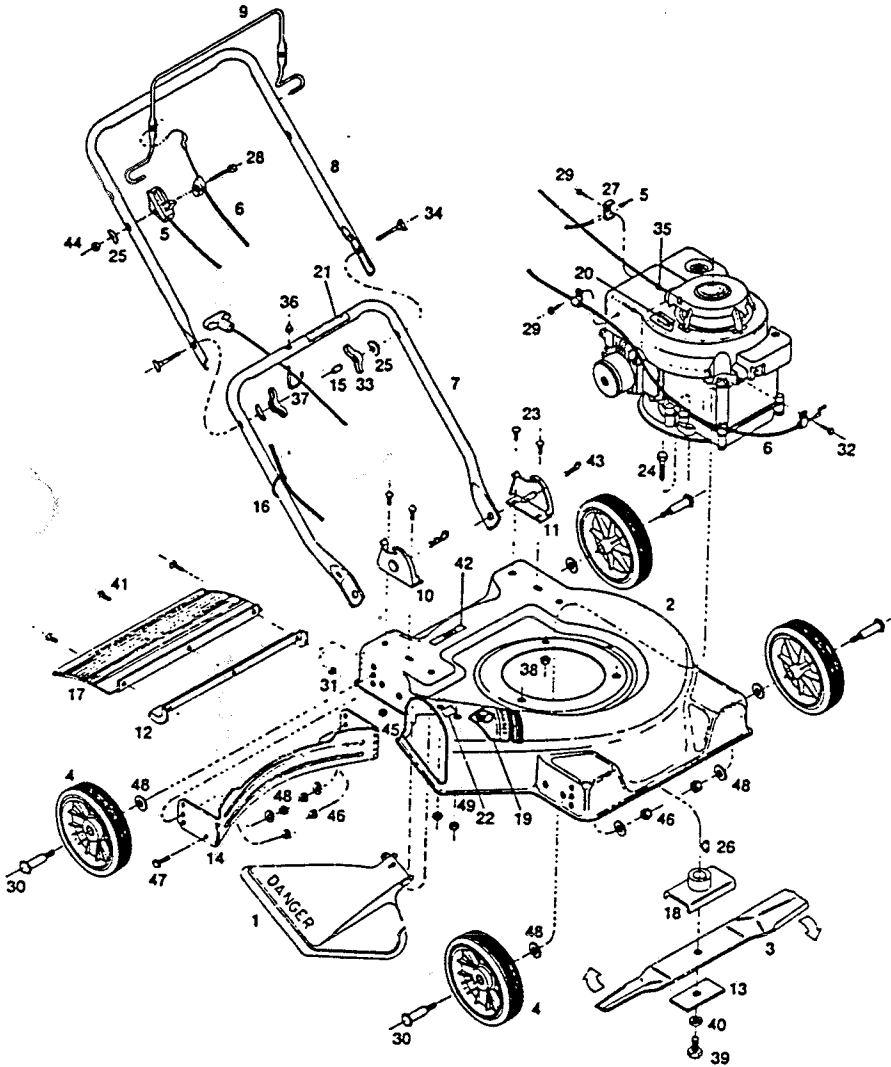

**MODEL: 50B**  
**20" ROTARY MOWER**  
**MODEL: 52B**  
**22" ROTARY MOWER**  
 Grass Catcher Model GC-12

INDEX NO.	PART NO.	DESCRIPTION
1	028266	Chute Deflector Assembly*
2	028308	Deck - 20" 50B
	028316	Deck - 22" 52B
3	030296	Blade - 20" Offset 50B
	030353	Blade - 22" Offset 52B
4	041038	Wheel - 7"
5	050385	Control - Throttle
6	050500	Control Cable - Engine/Blade*
7	071050	Handle - Lower
8	071076	Handle - Upper
9	104687	Control - Engine/Blade Crossbar*
10	105221	Handle Bracket - RH 20" 50B
	104661	Handle Bracket - RH 22" 52B
11	105239	Handle Bracket - LH 20" 50B
	104679	Handle Bracket - LH 22" 52B
12	105767	Trailing Shield Mounting Bracket*
13	106005	Washer - Blade 3"
14	106625	Baffle - Rear Only*
15	110064	Bolt Cap
16	110379	Cable Tie
17	111245	Trailing Shield - Plastic*
18	133256	Blade Adaptor
19	144063	Decal CPSC Danger
20	144204	Decal Blade Warning
21	144899	Decal Starting Instructions
22	145425	Decal Danger Install Chute Deflector
23	150011	Bolt - Carriage 1/4-20 x 5/8 Gr 5
24	150045	Bolt - Hex Head 5/16-18 x 1 1/4
25	150201	Washer - Curved 5/16
26	150276	Woodruff Key #6
27	150318	Cable Clamp
28	150433	Bolt - 1/4-20 x 2 Hex Head
29	150623	Bolt - #10 x 5/8 Hex Head Sheet Metal
30	150730	Bolt - Wheel
31	150946	Locknut - 10-24 Hex Washer Head
32	151613	Bolt - 10-32 x 3/8 Hex Head
33	151795	Wing Nut 5/16-18
34	151936	Bolt-5/16-18 x 2 1/4 Curved Head Carriage
35	152074	Rope Stop
36	152207	Locknut - 1/4-20 Acorn
37	152215	Bolt - Rope Guide
38	310151	Locknut - 5/16-18 Nylock
39	450288	Bolt - Blade 3/8-24 x 1 Gr 5
40	461475	Lockwasher - 3/8 Extra Duty
41	525337	Bolt - 10-24 x 1/2 Hex Head
42	714170	Decal Rating Plate
43	715011	Hitch Pin #3
44	715037	Locknut - 1/4-20 Keps
45	715078	Locknut - 1/4-20 Flanged Whiz
46	715086	Locknut - 3/8-16 Top
47	715201	Bolt - 3/8-16 x 3/4 Hex Head
48	715417	Washer - 3/8 SAE
49	715508	Locknut - 1/4-20 Top

**NOTE:** Parts are right or left hand as viewed from operator position.  
 Specifications subject to change without prior notice.