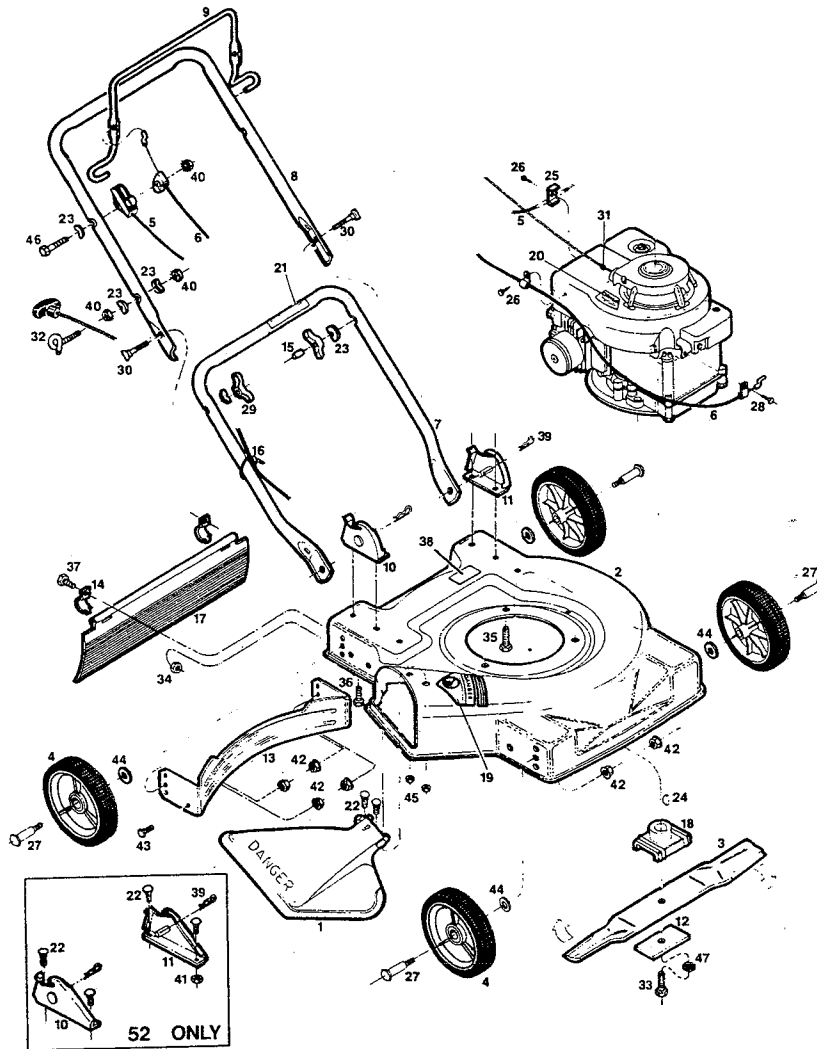

LAWN CHIEF

Model 50 F
20" Rotary Mower
Model 52 F
22" Rotary Mower
 Grass Catcher Model GC-12

INDEX NO.	PART NO.	DESCRIPTION
1	028886	Chute Deflector Assembly*
2	013342	Deck - 20" 50
	013383	Deck - 22" 52
3	030296	Blade - 20" Offset 50
	030353	Blade - 22" Offset 52
4	041525	Wheel - 7"
5	051219	Control - Throttle w/Cable
6	051466	Cable - Engine/Blade Control*
7	071563	Handle - Lower
8	071076	Handle - Upper
9	109389	Bail - Engine Blade Control*
10	107086	Handle Bracket - RH 20" 50
	104661	Handle Bracket - RH 22" 52
11	107094	Handle Bracket - LH 20" 50
	104679	Handle Bracket - LH 22" 52
12	106005	Washer - Blade
13	106625	Baffle - Rear Only*
14	106914	Clip - Trailing Shield
15	110064	Bolt Cap
16	110379	Cable Tie
17	111609	Trailing Shield - Plastic*
18	126466	Blade Adapter
19	144063	Decal - Danger
20	001461	Decal - Blade Warning
21	144899	Decal - Starting Instructions
22	150011	Bolt - Carriage 1/4-20 x 5/8
23	150201	Washer - Curved 5/16
24	150276	Woodruff Key #6
25	150318	Cable Clamp
26	150623	Bolt - Hex #10x5/8 Sheet Metal
27	150730	Bolt - Wheel
28	151613	Bolt - Hex #10-32x3/8
29	151795	Wing Nut 5/16-18
30	151936	Bolt Curved Head-5/16-18 x 2 1/4
31	152074	Rope Stop
32	152371	Eyebolt - Rope Guide
33	157255	Bolt - Blade 3/8-24x1
34	452318	Nut #10-24 Hex Nylok
35	457168	Bolt - 3/8-16x7/8 TDFM
36	457499	Bolt - 1/4-20 x 1/2 TDFM - 50 only
37	458687	Bolt - Hex 10-24 x 1/2
38	714170	Decal - Model Number
39	715011	Hairpin Cotter
40	715037	Locknut - 1/4-20 Keps
41	715078	Locknut - 1/4-20 Whiz-52 only
42	451492	Nut - 3/8-16 Toplock Flange
43	715201	Bolt - Hex 3/8-16 x 3/4
44	715607	Washer - 3/8 Belleville
45	715508	Locknut - 1/4-20 Top
46	153874	Bolt - 1/4-20x2-1/4 HHCS
47	156919	Lockwasher - 3/8 HD Split

NOTE: Parts are right or left hand as viewed from operator position.
 Approximate cutting heights 1 1/8" to 2 1/8".
 Specifications subject to change without prior notice.