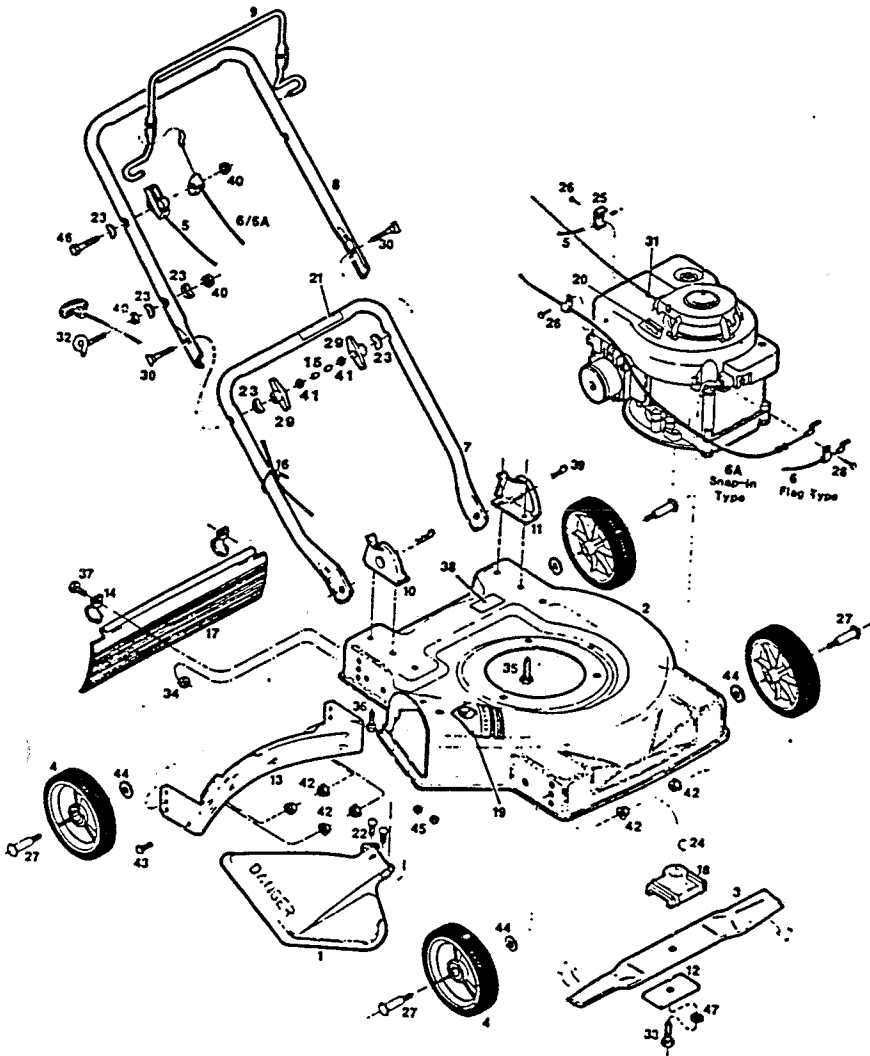

MODEL 50H & 52H
 3.5 HP 20" & 22" Rotary Mower
 Grass Catcher Model GC-12
 P/N 160572
 P/N Repl. Bag 160554

INDEX NO.	PART NO.	DESCRIPTION
1	013373	Chute Deflector Assembly
2	013342	Deck - 20" 50
	013383	Deck - 22" 52
3	030296	Blade - 20" Offset 50
	030353	Blade - 22" Offset 52
4	041525	Wheel - 7"
5	051219	Control - Throttle w/Cable
6	051466	Cable - Engine/Blade Control (Flag Type)
6A	052142	Cable - Engine/Blade Control (Snap-in Type)
7	071563	Handle - Lower
8	071076	Handle - Upper
9	109389	Bail - Engine Blade Control
10	107086	Handle Bracket - RH
11	107094	Handle Bracket - LH
12	106005	Washer - Blade
13	106625	Baffle - Rear Only
14	106914	Clip - Trailing Shield
15	110064	Bolt Cap
16	110379	Cable Tie
17	111609	Trailing Shield - Plastic
18	126466	Blade Adapter
19	144063	Decal - Danger
20	001461	Decal - Blade Warning
21	144899	Decal - Starting Instructions
22	150011	Bolt - Carriage 1/4-20 x 5/8
23	150201	Washer - Curved 5/16
24	150276	Woodruff Key #6
25	150318	Cable Clamp
26	150623	Bolt - Hex #10x5/8 Sheet Metal
27	150730	Bolt - Wheel
28	151613	Bolt - Hex #10-32x3/8
29	113589	Wing Nut 5/16-18
30	151936	Bolt Curved Head-5/16-18 x 2 1/4
31	152074	Rope Stop
32	152371	Eyebolt - Rope Guide
33	157255	Bolt - Blade 3/8-24x1
34	452318	Nut #10-24 Hex Nylok
35	457168	Bolt - 3/8-16x7/8 TDFM
36	457499	Bolt - 1/4-20 x 1/2 TDFM
37	458687	Bolt - Hex 10-24 x 1/2
38	714170	Decal - Model Number
39	715011	Hairpin Cotter
40	715037	Locknut - 1/4-20 Keps
41	310045	Nut 5/16-18 Hex
42	451492	Nut - 3/8-16 Toplock Flange
43	715201	Bolt - Hex 3/8-16 x 3/4
44	715607	Washer - 3/8 Belleville
45	715508	Locknut - 1/4-20 Top
46	153874	Bolt - 1/4-20x2-1/4 HHCS
47	156919	Lockwasher - 3/8 HD Split

NOTE: Parts are right or left hand as viewed from operator position.
 Specifications subject to change without prior notice.

22-8189 = 50 H
 22-8114 = 52 H