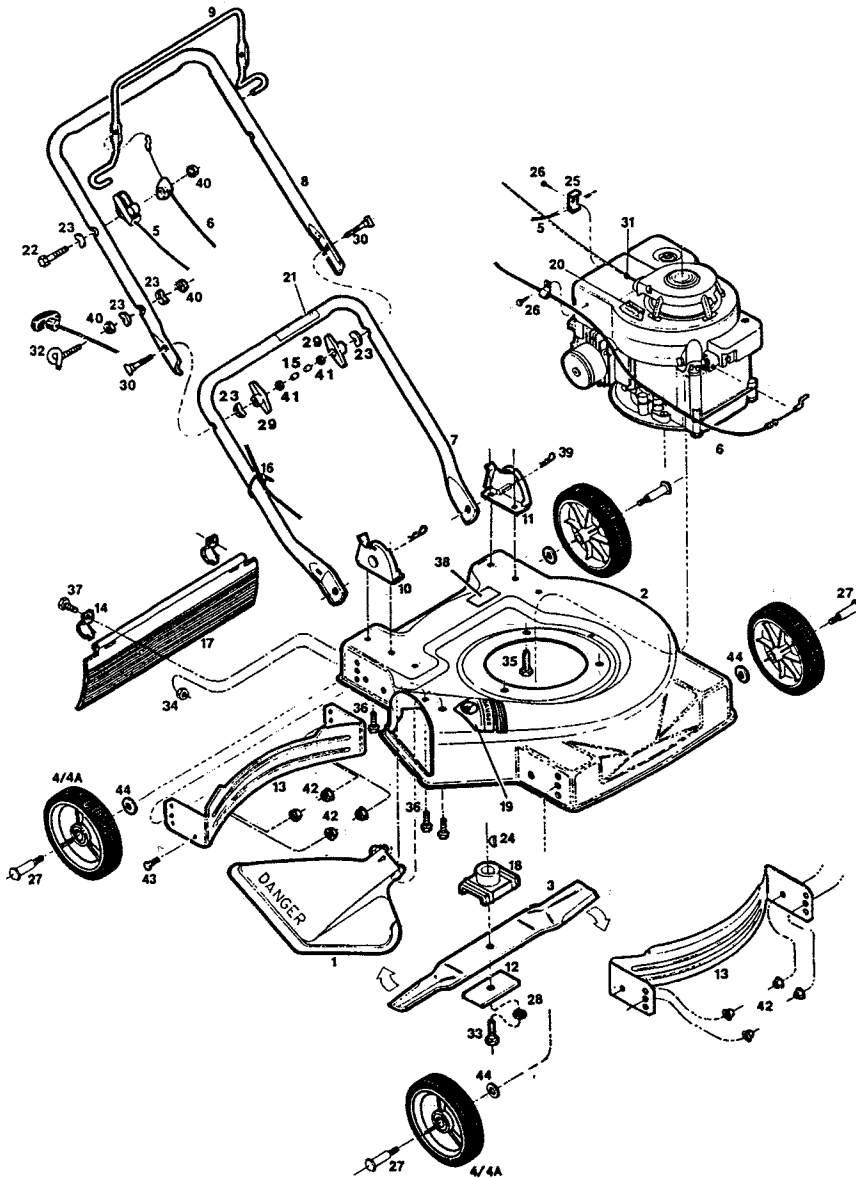

**MODEL 50-J 20"**  
**MODEL 52-J 22"**  
 3.5 HP Rotary Mower  
 Grass Catcher Model GC-12A  
 P/N 161109  
 P/N Repl. Bag 161117

INDEX NO.	PART NO.	DESCRIPTION
1	391771	Chute Deflector Assembly
2	015388	Deck - 20" 50
	015396	Deck - 22" 52
3	030296	Blade - 20" Offset 50
	030353	Blade - 22" Offset 52
4	041525	Wheel - 7"
4A	042747	Wheel - 8"
5	051219	Control - Throttle w/Cable
6	052142	Cable - Engine/Blade Control
7	072991	Handle - Lower
8	073007	Handle - Upper
9	073015	Bail - Engine Blade Control
10	107086	Handle Bracket - RH
11	107094	Handle Bracket - LH
12	106005	Washer - Blade
13	106625	Baffle
14	106914	Clip - Trailing Shield
15	110064	Bolt Cap
16	110379	Cable Tie
17	111609	Trailing Shield - Plastic
18	126466	Blade Adapter
19	144063	Decal - Danger
20	001461	Decal - Blade Warning
21	715557	Decal - Starting Instructions
22	153874	Bolt - 1/4-20 x 2-1/4 HHCS
23	150201	Washer - Curved 5/16
24	150276	Woodruff Key #6
25	150318	Cable Clamp
26	150623	Bolt - Hex #10x5/8 Sheet Metal
27	150730	Bolt - Wheel
28	156919	Lockwasher - 3/8 HD split
29	113589	Wing Nut 5/16-18
30	151936	Bolt Curved Head-5/16-18 x 2-1/4
31	152074	Rope Stop
32	152371	Eyebolt - Rope Guide
33	157255	Bolt - Blade 3/8-24x1
34	452318	Nut #10-24 Hex Nylok
35	457168	Bolt - 3/8-16x7/8 TDFM
36	457499	Bolt - 1/4-20 x 1/2 TDFM
37	458687	Bolt - Hex 10-24 x 1/2
38	714170	Decal - Model Number
39	715011	Hairpin Cotter
40	715037	Locknut - 1/4-20 Keps
41	310045	Nut - 5/16-18 Hex
42	451492	Nut - 3/8-16 Toplock Flange
43	715201	Bolt - Hex 3/8-16 x 3/4
44	715607	Washer - 3/8 Belleville

**NOTE:** Parts are right or left hand as viewed from operator position.