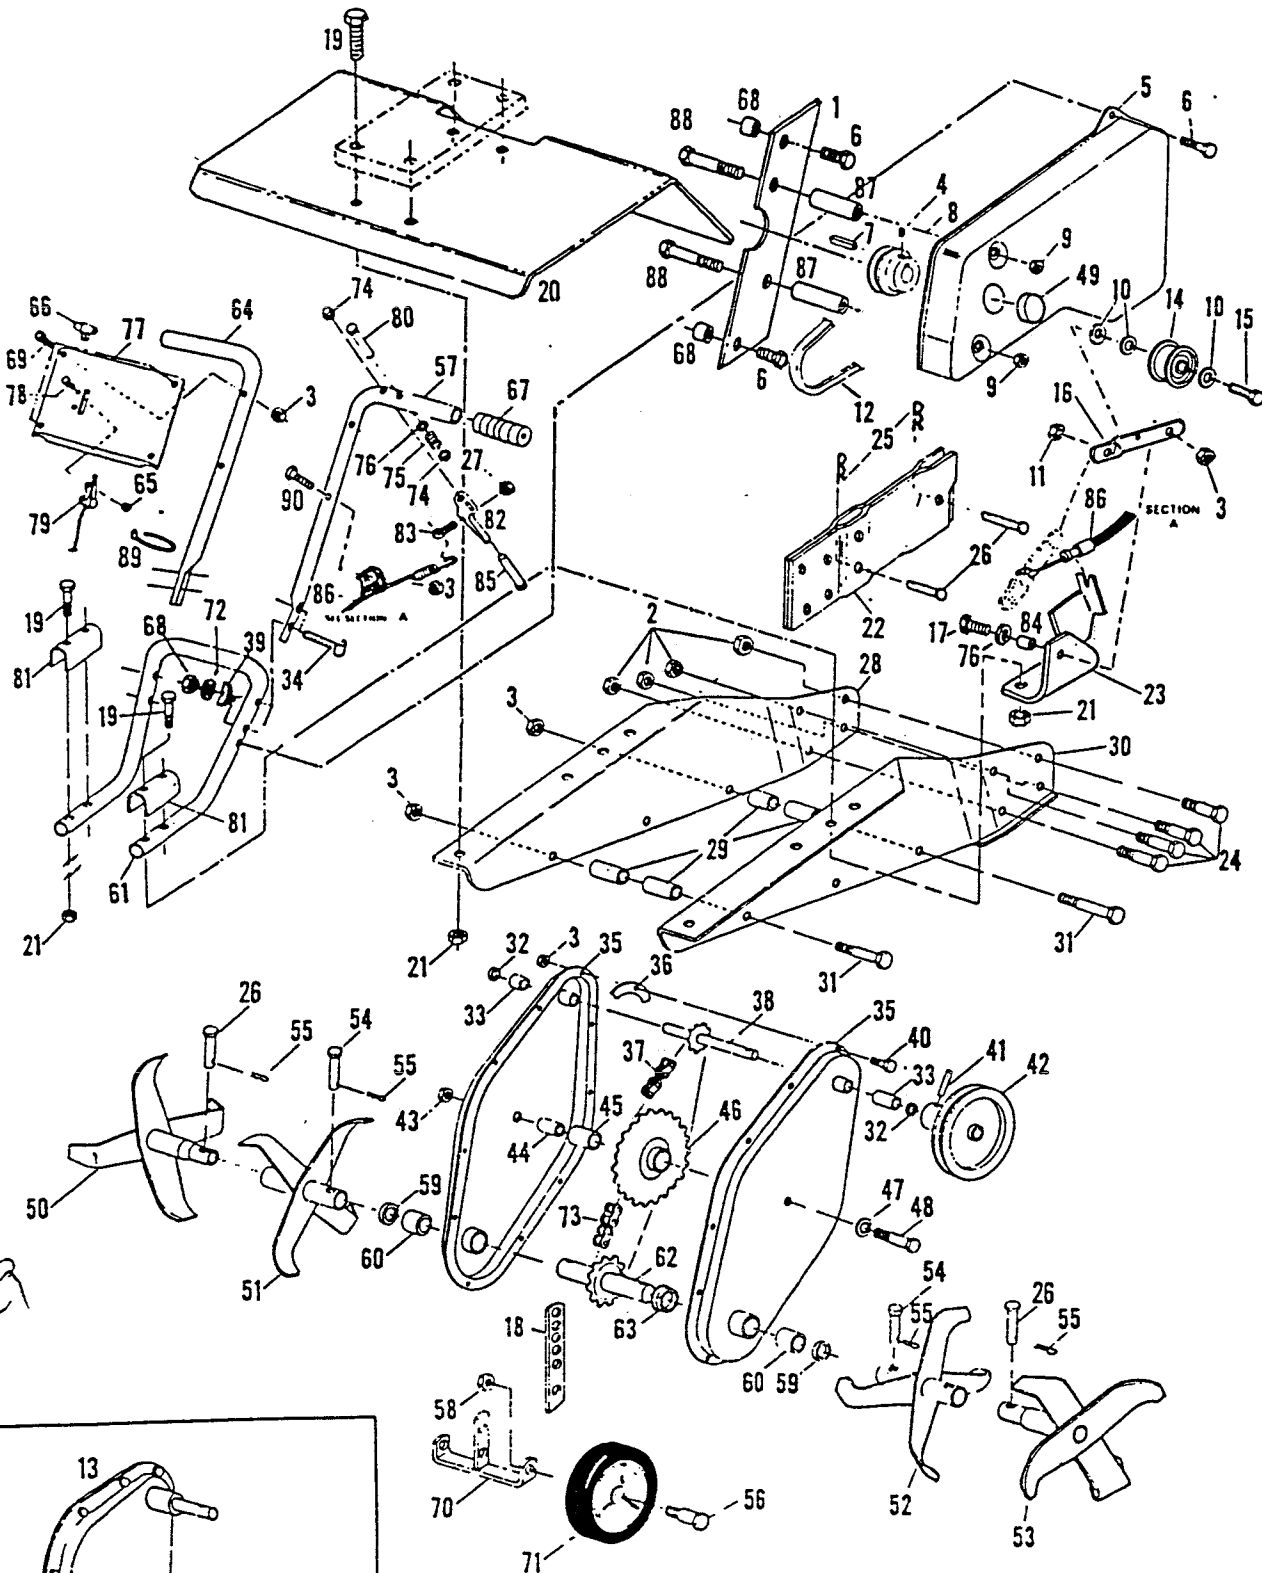

Model 51 GTD  
5 hp Chain Drive Tiller

**Model 51 GTD  
5 hp Chain Drive Tiller**

Ref. No.	Part No.	Description	Ref. No.	Part No.	Description
1	464271	Plate—Belt Guide	47	461780	Washer—3/8 Dia. T—Lock
2	452193	Nut—Hex 5/16-18 Whiz	48	459032	Bolt—Hex 3/8-16 x 2-1/4
3	715508	Nut—Hex 1/4-20 Lock	49	781625	Cup—Shaft Cover
4	458844	Set Screw—Pulley	50	571109	Tine & Hub Assembly—R.H. Outer
5	570812	Belt Guard Assembly	51	571083	Tine & Hub Assembly—R.H. Inner
6	450072	Bolt—Hex 1/4-20 x 1-1/2	52	571075	Tine & Hub Assembly—L.H. Inner
7	446369	Key—3/16 Sq. x 1-1/4	53	571091	Tine & Hub Assembly—L.H. Outer
8	420935	Pulley—Engine	54	488965	Pin—Clevis 5/16 x 1-1/4
9	715078	Nut—Hex 1/4-20 Whiz	55	490011	Hairpin Cotter
10	461731	Washer—Idler Pulley	56	153668	Bolt—Wheel
11	715524	Nut—Hex 3/8-16 Jam	57	072066	Handle—L.H.
12	421321	Belt—Drive	58	715086	Nut—Hex 3/8-16 Lock
13	432427	Transmission Assembly	59	774737	Seal—Output Shaft
14	420745	Pulley—Idler	60	423632	Bearing—Output Shaft
15	715326	Bolt—Hex 3/8-16 x 1	61	072108	Yoke
16	779165	Arm—Idler	62	417725	Shaft—Output w/Sprocket
17	715045	Bolt—Hex 1/4-20 x 3/4	63	468249	Spacer—Tine Shaft
18	435289	Bar—Depth	64	072074	Handle—R.H.
19	460311	Bolt—Hex 5/16-18 x 1-3/4	65	715334	Nut—Hex 10-24 Keps
20	571141	Hood—Tine	66	744037	Knob—Throttle Control
21	715490	Nut—Hex 5/16-18 Lock	67	751032	Grip—Handle
22	771576	Bracket Assembly—Depth Bar	68	468694	Spacer—Belt Guide
23	772889	Bracket Assembly—Idler Mtg	69	152363	Bolt—Carriage 1/4-20 x 1-1/4
24	459131	Bolt—Hex 5/16-18 x 1 Whiz	70	771600	Bracket Assembly—Wheel
25	715011	Hairpin Cotter	71	498634	Wheel—8"
26	489823	Pin—Clevis 3/8 x 1-5/8	72	461665	Washer—Lock 5/16
27	452615	Nut—Hex 1/4-20 Nylok	73	425397	Chain—Roller, No. 420
28	446997	Beam—Main Support, R.H.	74	452128	Palnut—1/4" Dia.
29	468256	Spacer—Beam	75	775130	Spring—Latch
30	446971	Beam—Main Support L.H.	76	460923	Washer—1/4" Dia.
31	150433	Bolt—Hex 1/4-20 x 2	77	571125	Panel—Handle Bar
32	774760	Seal—Input Shaft	78	458687	Screw—Hex 10-24 x 1/2
33	423608	Bearing—Input Shaft	79	780585	Control—Throttle w/Cable
34	150037	Bolt—Curved Head	80	489013	Pin—Clevis 1/4" Dia. x 1-3/4
35	590026	Transmission Half w/Bearings	81	432963	Sleeve—Yoke Mounting
36	762039	Gasket—Transmission Housing	82	731695	Lever—Control
37	425389	Chain—Roller, No. 42	83	450478	Bolt—Spade
38	417691	Shaft—Input w/Sprocket	84	468728	Spacer—Idler Arm
39	150201	Washer—Curved	85	489005	Pin—Clevis 1/4" Dia. x 1-1/2
40	715052	Bolt—Hex 1/4-20 x 1/2	86	530006	Control Cable
41	715193	Pin—Roll 3/16 x 1-1/4	87	468710	Spacer—Guide Plate
42	419689	Pulley Assembly	88	449967	Bolt—Hex 1/4-20 x 2-1/2
43	715441	Nut—Hex 3/8-16 Whiz	89	110379	Cable Tie
44	432971	Sleeve—Bearing	90	450379	Bolt—Hex 1/4-20 x 1-3/4
45	423624	Bearing—Center Hub			OPTIONAL ACCESSORY
46	434829	Sprocket & Hub Assembly	91	465856	Furrowing Kit