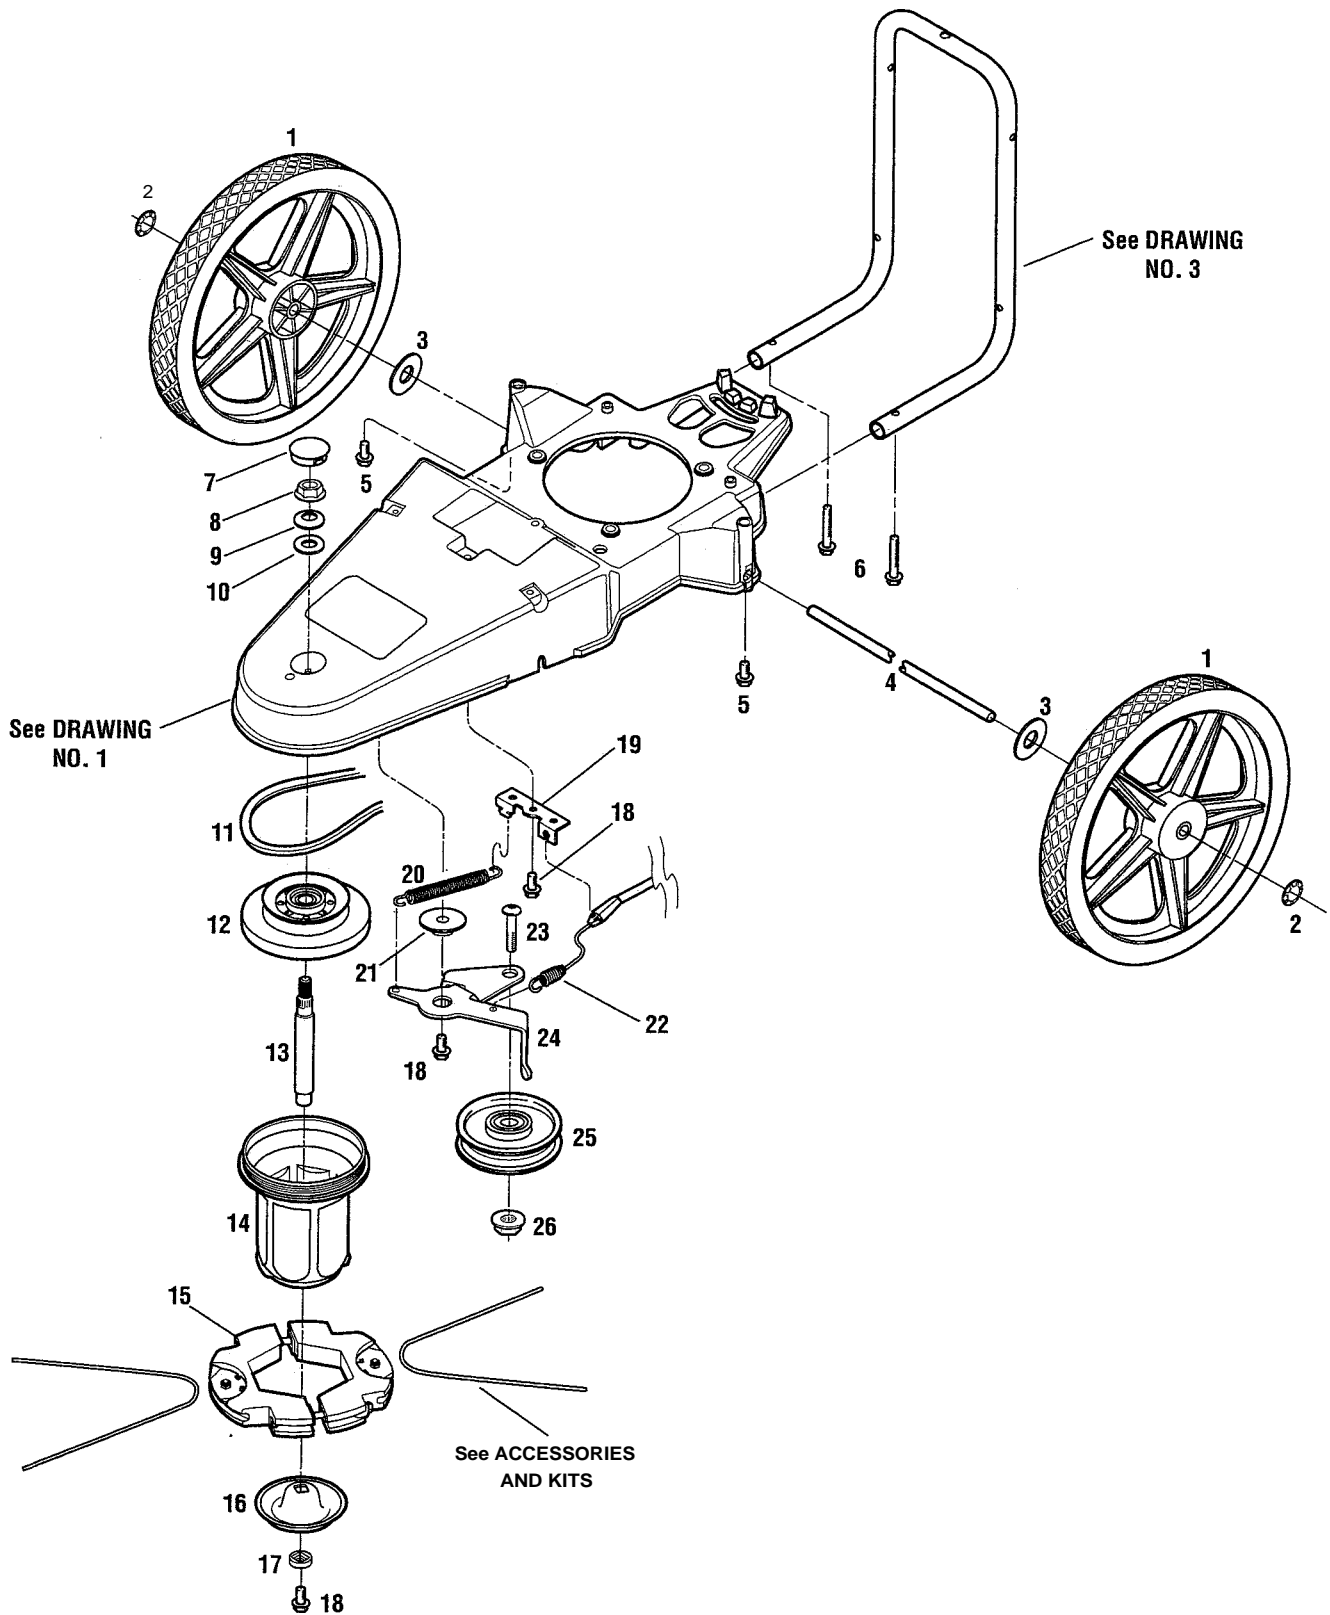

DRAWING NO. 1

PARTS LIST- DRAWING NO. 1

Ref. #	Part #	Description	Qty.
1	1917765	Debris Guard	1
2	1918116	Decal-Logo	1
3	1915290	Push-in Fastener.....	5
4	1917407001	Debris Guard Support.....	1
5	1754128	Hex Flange Screw, 1/4-20 x 3/4.....	8
6	1915320	Spacer	2
7		Engine.....	1
8	1904511	Decal-Hot Surface Warning	1
9	1917727	Engine Pulley.....	1
10	1100243	Spring Lock Washer.....	1
11	1100009	Hex Hd. Screw, 3/8-24 x 1, Grade 5	1
12	1918227	Deck (Incl. Ref. 13).....	1
13	1918115	Decal-Warning.....	1
14	1917144001	Hood Bracket.....	2
15	1186389	Flange Lock Nut, 1/4-20	2
16	1917574	Belt Guide.....	1
17	1768194	Hex Hd. Screw, 3/8-16 x 1-1/2	3
18	1917154	Deflector Flap.....	1
19	1917155	Rod	1

Order parts from your local authorized engine dealer. Refer to engine for model/type number.

Parts List

DRAWING NO. 2

PARTS LIST - DRAWING NO. 2

Ref. #	Part #	Description	Qty.	Ref. #	Part #	Description	Qty.
1	1917592	Wheel/Tire Assembly.....	2	15	1915857	Trimmer Head Assembly.....	1
2	1917593	Locking Retaining Ring	2	16	1915220001	Wear Cup	1
3	1917775	Flat Washer	2	17	1917599	Square Washer.....	1
4	1917258	Axle	1	18	1724491	Self-Tap Screw, 5/16-18 x 3/4.....	3
5	1724491	Self-Tap Screw, 5/16-18 x 3/4	2	19	1917573	Cable Bracket	1
6	1918069	Self-Tap Screw, 5/16-18 x 2.....	2	20	1910849	Idler Spring	1
7	1917588	Cap Plug.....	2	21	1917746	Flat Washer.....	1
8	1904308	Flange Lock Nut, 1/2-13.....	1	22	1917589	Control Cable - Trimmer Head	1
9	9928	Belleville Washer.....	1	23	1910857	Button Hd. Screw, 3/8-16 x 1-1/2.....	1
10	1917745	Hardened Washer.....	1	24	1917572	Idler Arm	1
11	1917579	V-Belt	1	25	1910855	Idler Pulley.....	1
12	1918246	Spindle Head Adapter (Incl. Bearing)	1	26	1186393	Flange Lock Nut, 3/8-16.....	1
13	1917581	Spindle Shaft.....	1				
14	1917583	Spindle Head Assembly (Incl. Bearing and Insert).....	1				