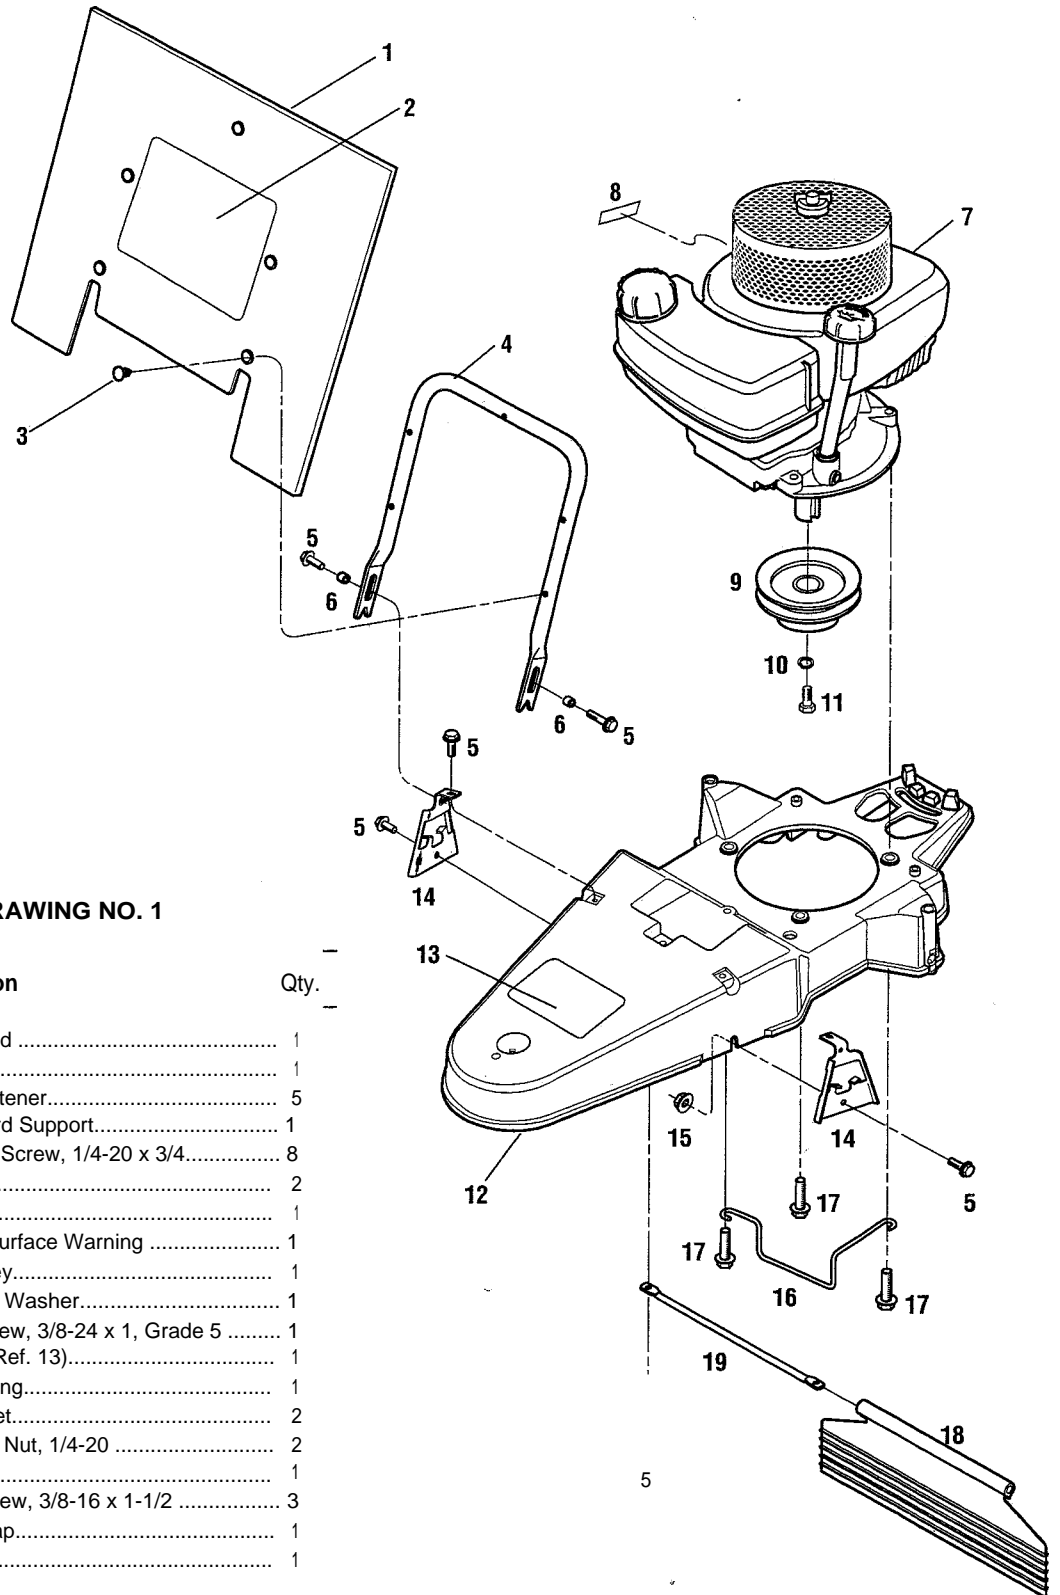

DRAWING NO. 1

PARTS LIST- DRAWING NO. 1

Ref. #	Part #	Description	Qty.
1	1917765	Debris Guard	1
2	1918116	Decal-Logo	1
3	1915290	Push-in Fastener.....	5
4	1917407001	Debris Guard Support.....	1
5	1754128	Hex Flange Screw, 1/4-20 x 3/4.....	8
6	1915320	Spacer	2
7		Engine.....	1
8	1904511	Decal-Hot Surface Warning	1
9	1917727	Engine Pulley.....	1
10	1100243	Spring Lock Washer.....	1
11	1100009	Hex Hd. Screw, 3/8-24 x 1, Grade 5	1
12	1918227	Deck (Incl. Ref. 13).....	1
13	1918115	Decal-Warning.....	1
14	1917144001	Hood Bracket.....	2
15	1186389	Flange Lock Nut, 1/4-20	2
16	1917574	Belt Guide.....	1
17	1768194	Hex Hd. Screw, 3/8-16 x 1-1/2	3
18	1917154	Deflector Flap.....	1
19	1917155	Rod	1

Order parts from your local authorized engine dealer. Refer to engine for model/type number.

Parts List

DRAWING NO. 2

PARTS LIST - DRAWING NO. 2

Ref. #	Part #	Description	Qty.	Ref. #	Part #	Description	Qty.
1	1917592	Wheel/Tire Assembly.....	2	15	1915857	Trimmer Head Assembly.....	1
2	1917593	Locking Retaining Ring	2	16	1915220001	Wear Cup	1
3	1917775	Flat Washer	2	17	1917599	Square Washer.....	1
4	1917258	Axle	1	18	1724491	Self-Tap Screw, 5/16-18 x 3/4.....	3
5	1724491	Self-Tap Screw, 5/16-18 x 3/4	2	19	1917573	Cable Bracket	1
6	1918069	Self-Tap Screw, 5/16-18 x 2.....	2	20	1910849	Idler Spring	1
7	1917588	Cap Plug.....	2	21	1917746	Flat Washer.....	1
8	1904308	Flange Lock Nut, 1/2-13.....	1	22	1917589	Control Cable - Trimmer Head	1
9	9928	Belleville Washer.....	1	23	1910857	Button Hd. Screw, 3/8-16 x 1-1/2.....	1
10	1917745	Hardened Washer.....	1	24	1917572	Idler Arm	1
11	1917579	V-Belt	1	25	1910855	Idler Pulley.....	1
12	1918246	Spindle Head Adapter (Incl. Bearing)	1	26	1186393	Flange Lock Nut, 3/8-16.....	1
13	1917581	Spindle Shaft.....	1				
14	1917583	Spindle Head Assembly (Incl. Bearing and Insert).....	1				