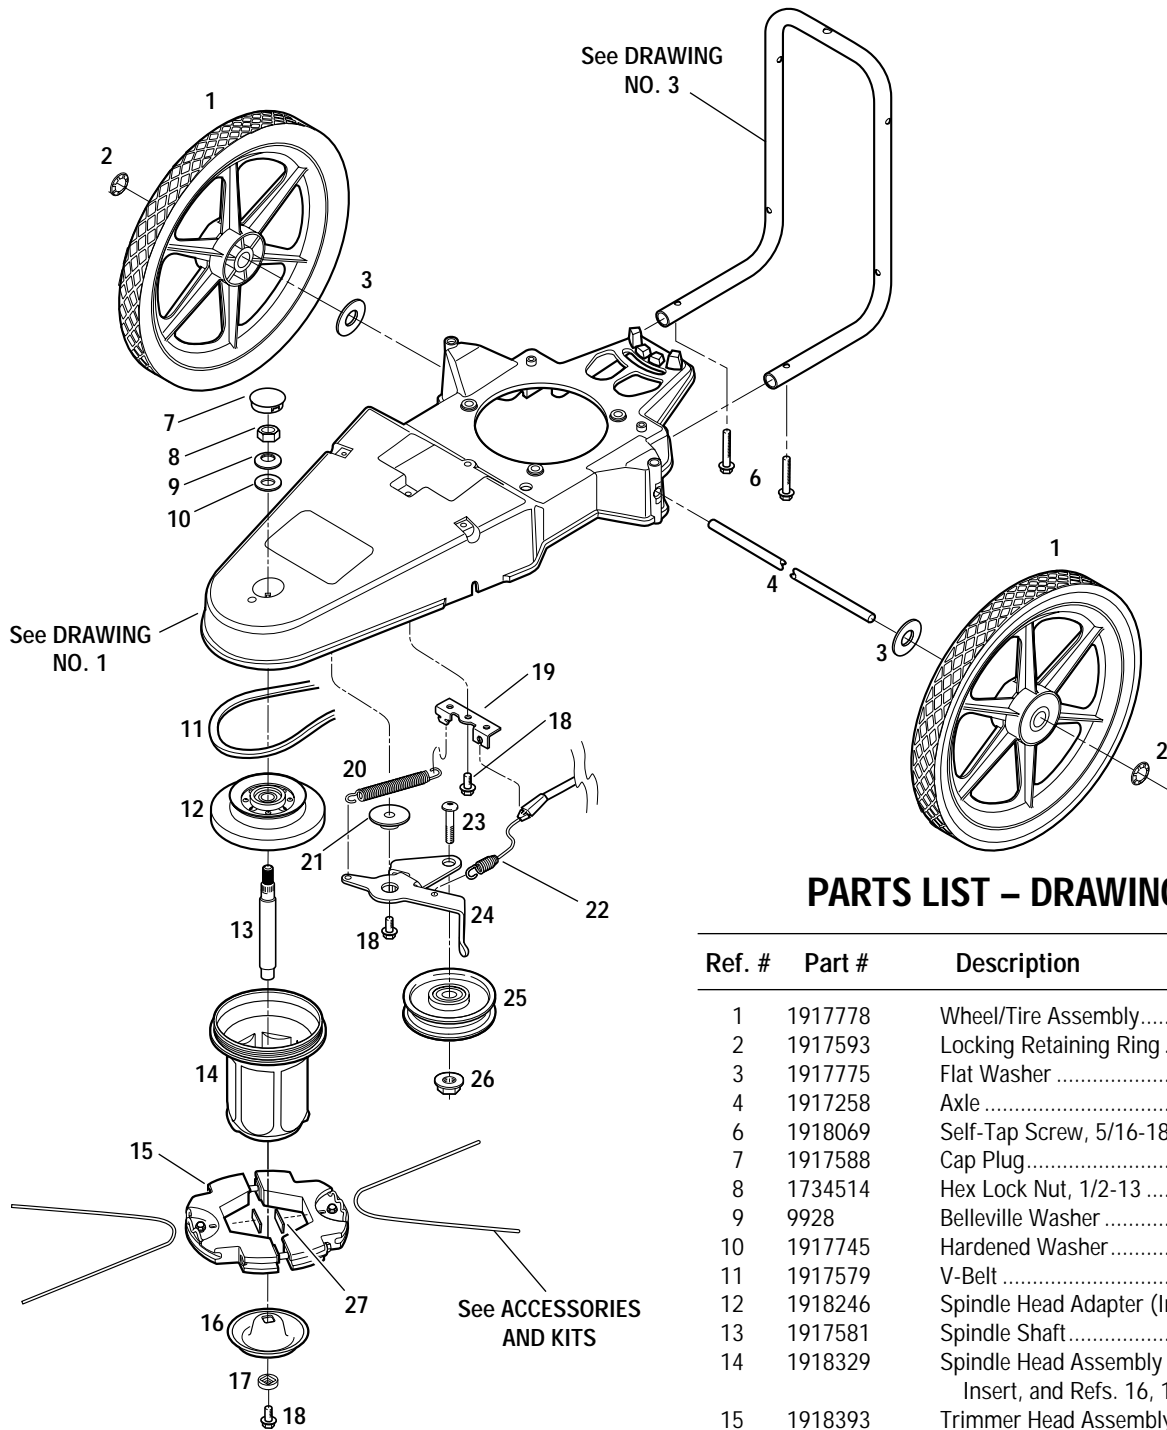

(A) Model 52064

(B) Model 52063

* Order parts from your local authorized engine dealer. Refer to engine for model/type number.

DRAWING NO. 2

PARTS LIST – DRAWING NO. 2

Ref. #	Part #	Description	Qty.
1	1917778	Wheel/Tire Assembly.....	2
2	1917593	Locking Retaining Ring.....	2
3	1917775	Flat Washer.....	2
4	1917258	Axle.....	1
6	1918069	Self-Tap Screw, 5/16-18 x 2.....	2
7	1917588	Cap Plug.....	1
8	1734514	Hex Lock Nut, 1/2-13.....	1
9	9928	Belleville Washer.....	1
10	1917745	Hardened Washer.....	1
11	1917579	V-Belt.....	1
12	1918246	Spindle Head Adapter (Incl. Bearing).....	1
13	1917581	Spindle Shaft.....	1
14	1918329	Spindle Head Assembly (Incl. Bearing, Insert, and Refs. 16, 17, 18).....	1
15	1918393	Trimmer Head Assembly (Incl. Ref. 27).....	1
16	1915220001	Wear Cup.....	1
17	1917599	Square Washer.....	1
18	1724491	Self-Tap Screw, 5/16-18 x 3/4.....	3
19	1917573	Cable Bracket.....	1
20	1910849	Idler Spring.....	1
21	1917746	Flat Washer.....	1
22	1917589	Control Cable - Trimmer Head.....	1
23	1910857	Button Hd. Screw, 3/8-16 x 1-1/2.....	1
24	1917572	Idler Arm.....	1
25	1910855	Idler Pulley.....	1
26	1186393	Flange Lock Nut, 3/8-16.....	1
27	1918332	Rubber Shim Kit (2 shims per kit).....	1