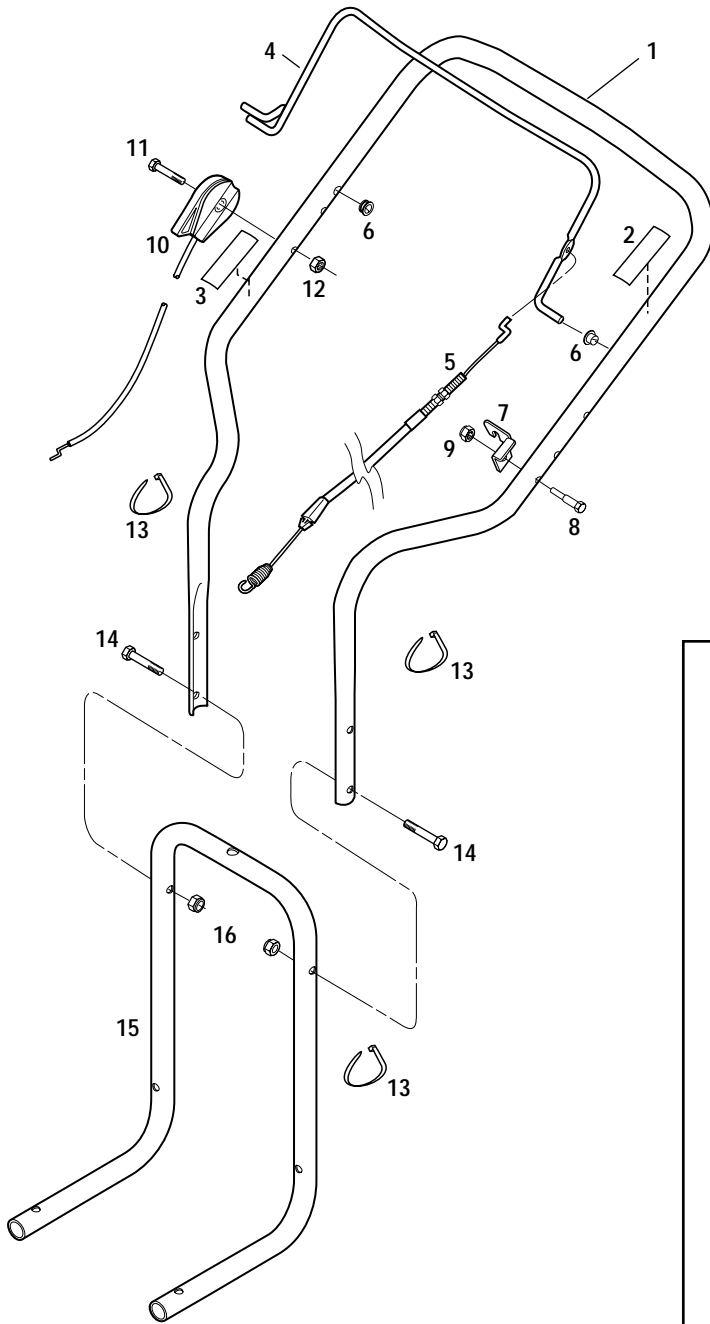

(A) Model 52064

(B) Model 52063

* Order parts from your local authorized engine dealer. Refer to engine for model/type number.

DRAWING NO. 2

PARTS LIST – DRAWING NO. 2

Ref. #	Part #	Description	Qty.
1	1917778	Wheel/Tire Assembly.....	2
2	1917593	Locking Retaining Ring.....	2
3	1917775	Flat Washer.....	2
4	1917258	Axle.....	1
6	1918069	Self-Tap Screw, 5/16-18 x 2.....	2
7	1917588	Cap Plug.....	1
8	1734514	Hex Lock Nut, 1/2-13.....	1
9	9928	Belleville Washer.....	1
10	1917745	Hardened Washer.....	1
11	1917579	V-Belt.....	1
12	1918246	Spindle Head Adapter (Incl. Bearing).....	1
13	1917581	Spindle Shaft.....	1
14	1918329	Spindle Head Assembly (Incl. Bearing, Insert, and Refs. 16, 17, 18).....	1
15	1918393	Trimmer Head Assembly (Incl. Ref. 27).....	1
16	1915220001	Wear Cup.....	1
17	1917599	Square Washer.....	1
18	1724491	Self-Tap Screw, 5/16-18 x 3/4.....	3
19	1917573	Cable Bracket.....	1
20	1910849	Idler Spring.....	1
21	1917746	Flat Washer.....	1
22	1917589	Control Cable - Trimmer Head.....	1
23	1910857	Button Hd. Screw, 3/8-16 x 1-1/2.....	1
24	1917572	Idler Arm.....	1
25	1910855	Idler Pulley.....	1
26	1186393	Flange Lock Nut, 3/8-16.....	1
27	1918332	Rubber Shim Kit (2 shims per kit).....	1

DRAWING NO. 3

PARTS LIST – DRAWING NO. 3

Ref. #	Part #	Description	Qty.
1	1918283	Upper Handlebar (Incl. Refs. 2 & 3)	1
2	1915889	Decal–Bail Engage/Disengage	1
3	1918304	Decal–Throttle	1
4	1918070001	Control Bail–Trimmer Head	1
5	1917589	Cable Assembly–Trimmer Head	1
6	1908677	Bushing	2
7	1749977001	Cable Bracket	1
8	1983658	Hex Hd. Screw, 1/4-20 x 1-1/8	1
9	1185814	Hex Flange Lock Nut, 1/4-20	1
10	1918081	Throttle Lever & Cable Assembly	1
11	1100807	Hex Hd. Screw, 1/4-20 x 2	1
12	1110106	Hex Lock Nut, 1/4-20	1
13	1763682	Cable Tie.....	3
14	1100799	Hex Hd. Screw, 5/16-18 x 1-1/2	2
15	1917145001	Handlebar Support	1
16	1732499	Hex Lock Nut, 5/16-18	2