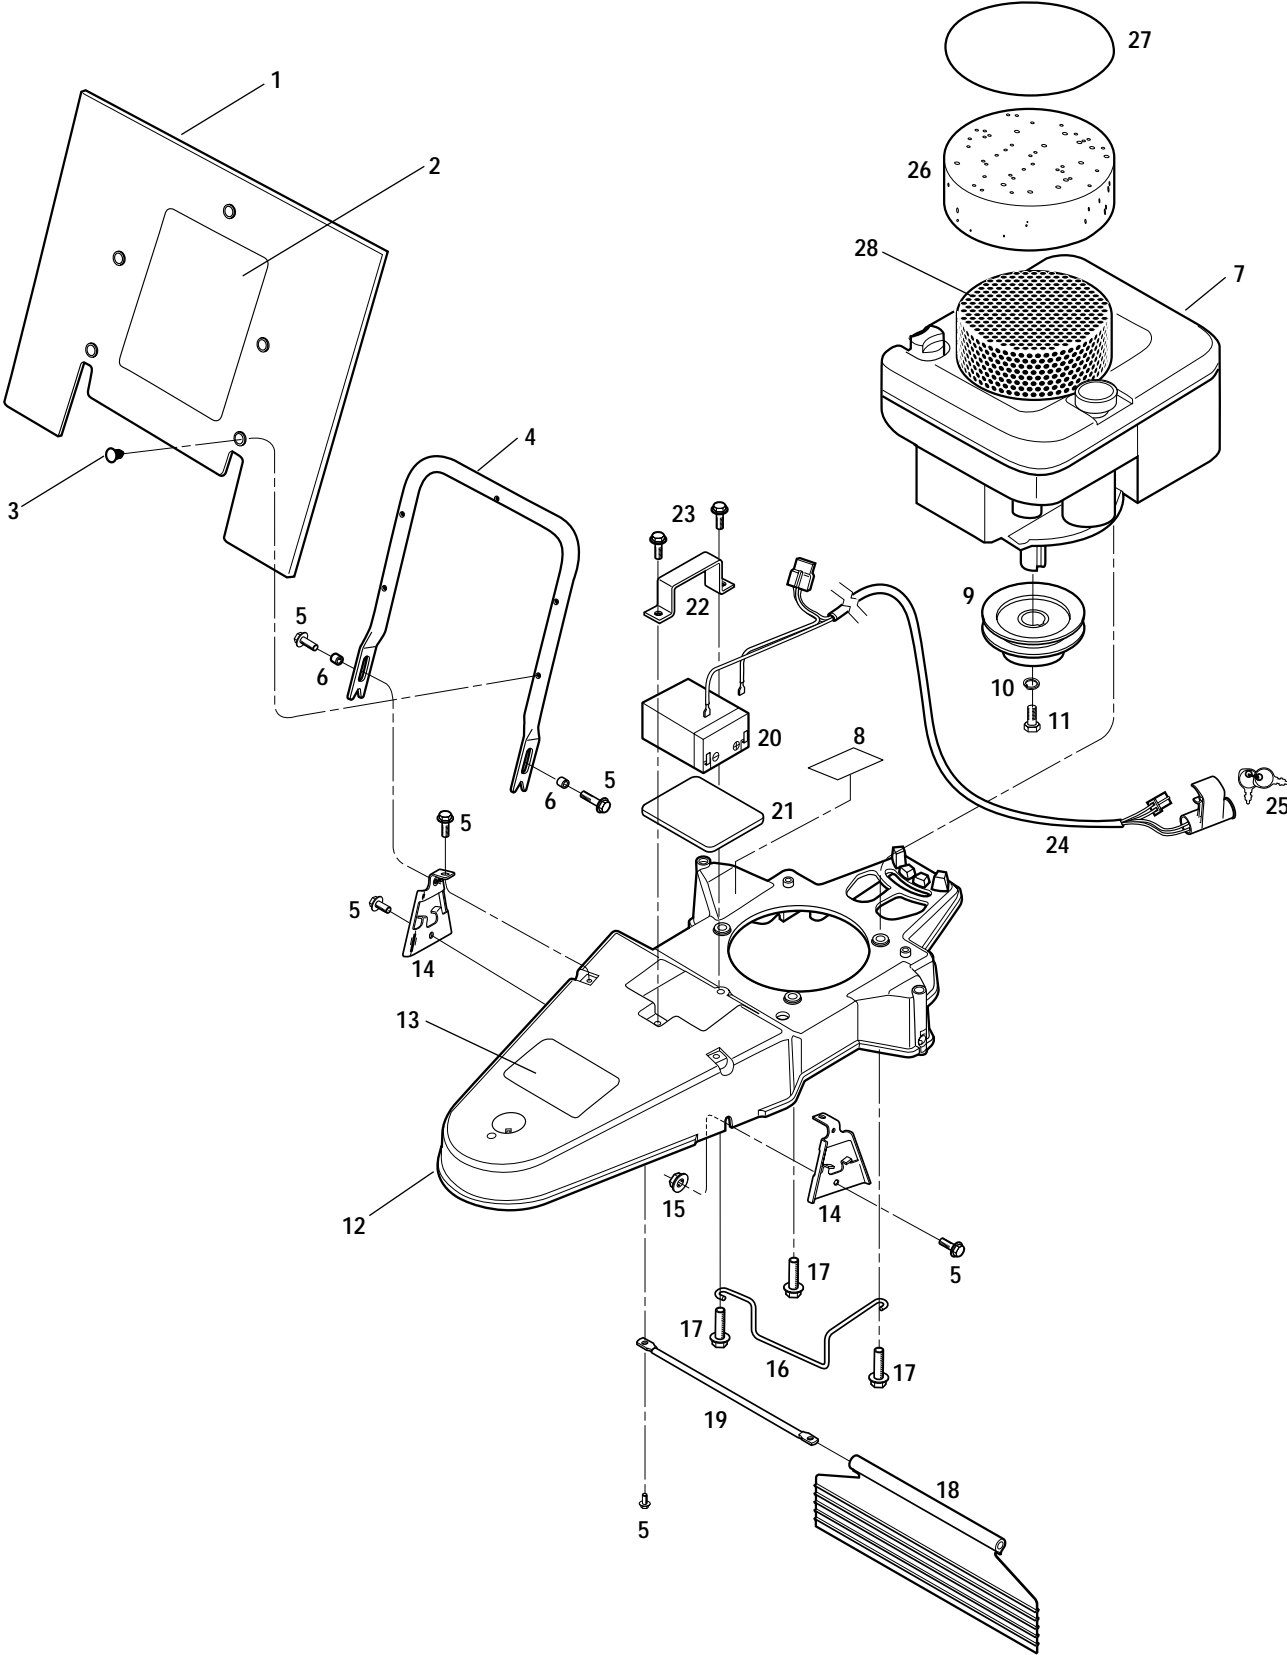

DRAWING NO. 1

PARTS LIST – DRAWING NO. 1

Ref. #	Part #	Description	Qty.	Ref. #	Part #	Description	Qty.
1	1917765	Debris Guard	1	15	1186389	Flange Lock Nut, 1/4-20	2
2	1918082	Decal-Logo (B)	1	16	1917574	Belt Guide	1
	1904401	Decal-Logo (A)	1	17	1768194	Hex Hd. Screw, 3/8-16 x 1-1/2	3
3	1915290	Push-in Fastener.....	5	18	1917154	Deflector Flap.....	1
4	1917407001	Debris Guard Support.....	1	19	1917155	Rod.....	1
5	1754128	Hex Flange Screw, 1/4-20 x 3/4.....	8	20	1909647	Battery (A)	1
6	1915320	Spacer	2	21	1915268	Battery Pad (A)	1
7	*	Engine.....	1	22	1915204001	Battery Clamp (A)	1
8	1904511	Decal-Hot Surface Warning	1	23	90063	Hex Flange Screw (A), 5/16-18 x 1	2
9	1917728	Engine Pulley.....	1	24	1918055	Wire Harness (A)	1
10	1100243	Spring Lock Washer	1	25	96520	Ignition Key (A).....	2
11	1100009	Hex Hd. Screw, 3/8-24 x 1, Grade 5	1	26	1915276	Foam Debris Guard.....	1
12	1918228	Deck (Incl. Ref. 13).....	1	27	1915304	O-Ring	1
13	1918115	Decal-Warning.....	1	28	1916571	Engine Debris Guard (plastic).....	1
14	1917144001	Hood Bracket.....	2				

(A) Model 52064

(B) Model 52063

* Order parts from your local authorized engine dealer. Refer to engine for model/type number.