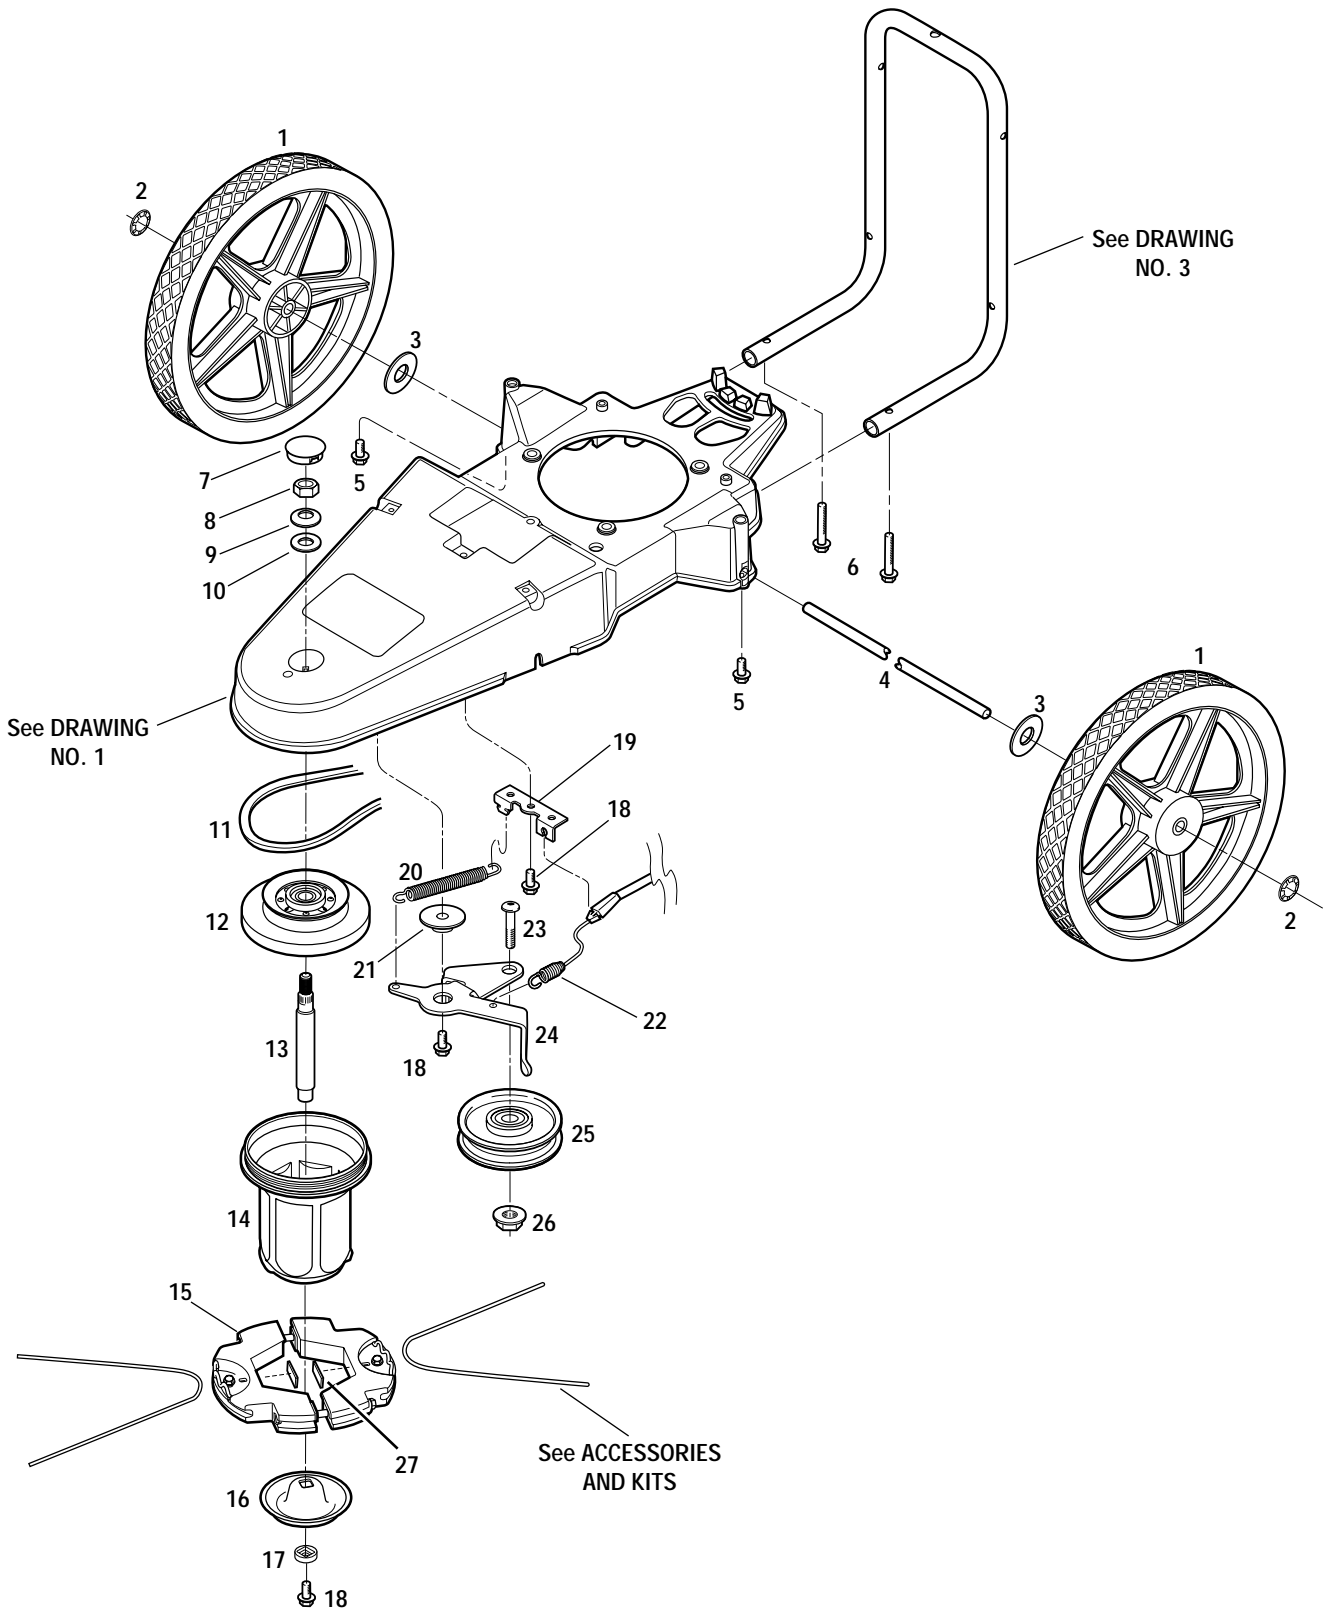

DRAWING NO. 2

PARTS LIST – DRAWING NO. 2

Ref. #	Part #	Description	Qty.	Ref. #	Part #	Description	Qty.
1	1917592	Wheel/Tire Assembly.....	2	15	1918393	Trimmer Head Assembly (Incl. Ref. 27) .	1
2	1917593	Locking Retaining Ring	2	16	1915220001	Wear Cup	1
3	1917775	Flat Washer	2	17	1917599	Square Washer	1
4	1917258	Axle	1	18	1724491	Self-Tap Screw, 5/16-18 x 3/4.....	3
5	1724491	Self-Tap Screw, 5/16-18 x 3/4	2	19	1917573	Cable Bracket	1
6	1918069	Self-Tap Screw, 5/16-18 x 2.....	2	20	1910849	Idler Spring	1
7	1917588	Cap Plug.....	2	21	1917746	Flat Washer	1
8	1734514	Hex Lock Nut, 1/2-13	1	22	1917589	Control Cable - Trimmer Head	1
9	9928	Belleville Washer	1	23	1910857	Button Hd. Screw, 3/8-16 x 1-1/2.....	1
10	1917745	Hardened Washer.....	1	24	1917572	Idler Arm	1
11	1917579	V-Belt	1	25	1910855	Idler Pulley	1
12	1918246	Spindle Head Adapter (Incl. Bearing)	1	26	1186393	Flange Lock Nut, 3/8-16	1
13	1917581	Spindle Shaft.....	1	27	1918332	Rubber Shim Kit (2 shims per kit).....	1
14	1918329	Spindle Head Assembly (Incl. Bearing, Insert, and Refs. 16, 17, 18).....	1