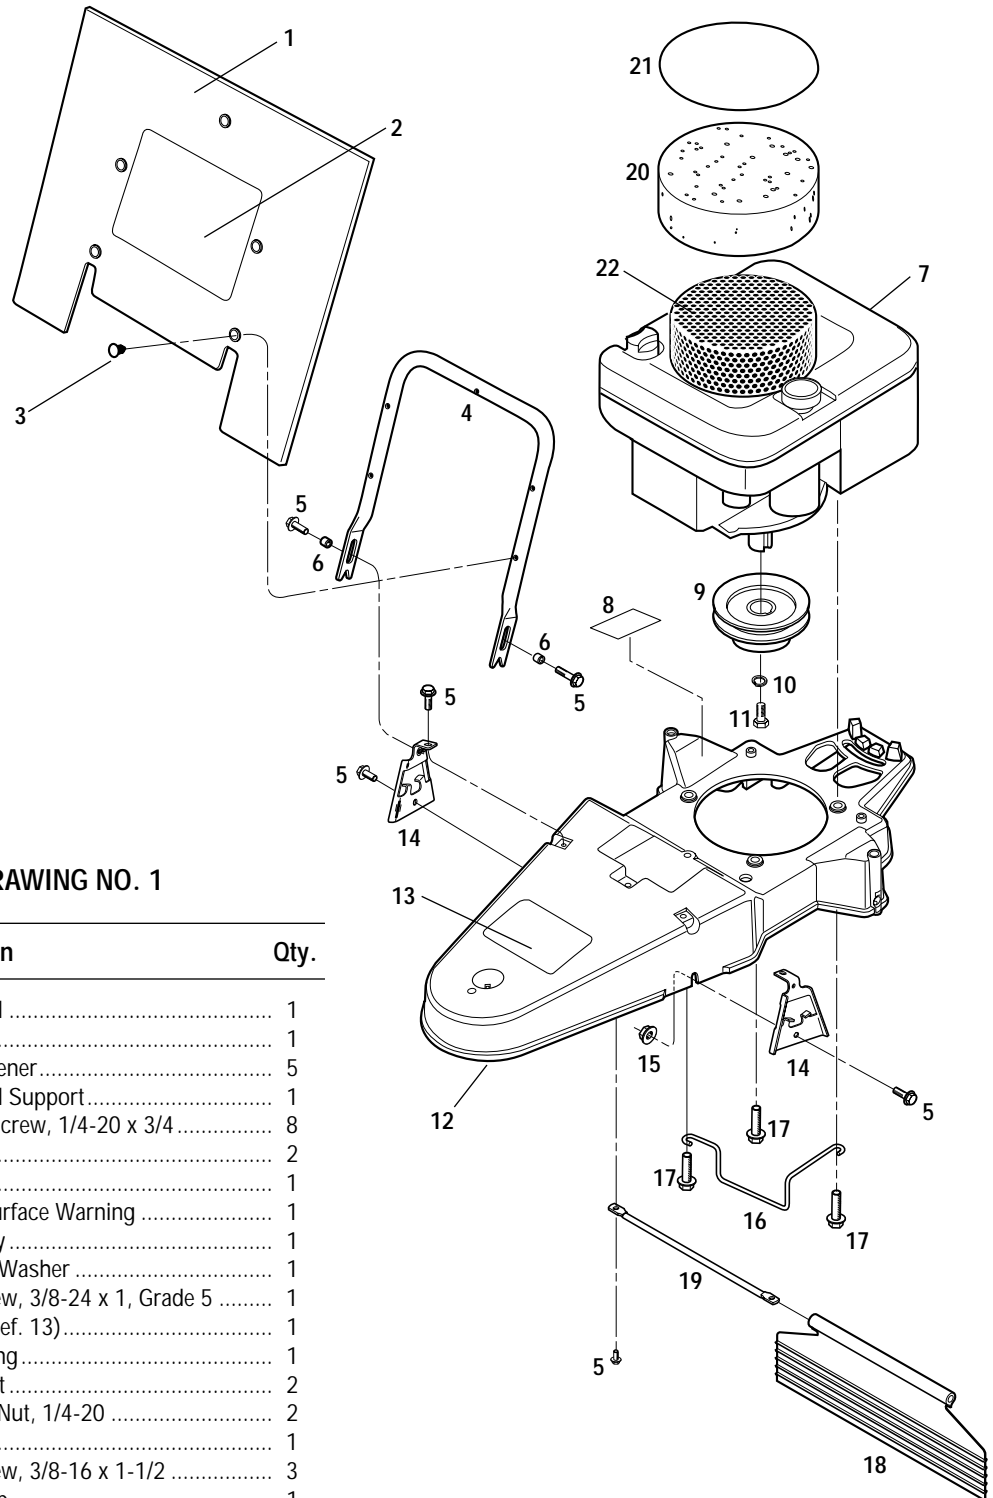

DRAWING NO. 1

PARTS LIST – DRAWING NO. 1

Ref. #	Part #	Description	Qty.
1	1917765	Debris Guard .....	1
2	1918116	Decal-Logo .....	1
3	1915290	Push-in Fastener .....	5
4	1917407001	Debris Guard Support .....	1
5	1754128	Hex Flange Screw, 1/4-20 x 3/4 .....	8
6	1915320	Spacer .....	2
7	*	Engine.....	1
8	1904511	Decal-Hot Surface Warning .....	1
9	1917727	Engine Pulley .....	1
10	1100243	Spring Lock Washer .....	1
11	1100009	Hex Hd. Screw, 3/8-24 x 1, Grade 5 .....	1
12	1918227	Deck (Incl. Ref. 13).....	1
13	1918115	Decal-Warning.....	1
14	1917144001	Hood Bracket .....	2
15	1186389	Flange Lock Nut, 1/4-20 .....	2
16	1917574	Belt Guide .....	1
17	1768194	Hex Hd. Screw, 3/8-16 x 1-1/2 .....	3
18	1917154	Deflector Flap.....	1
19	1917155	Rod.....	1
20	1915276	Foam Debris Guard.....	1
21	1915304	O-Ring .....	1
22	1916571	Plastic Debris Guard .....	1