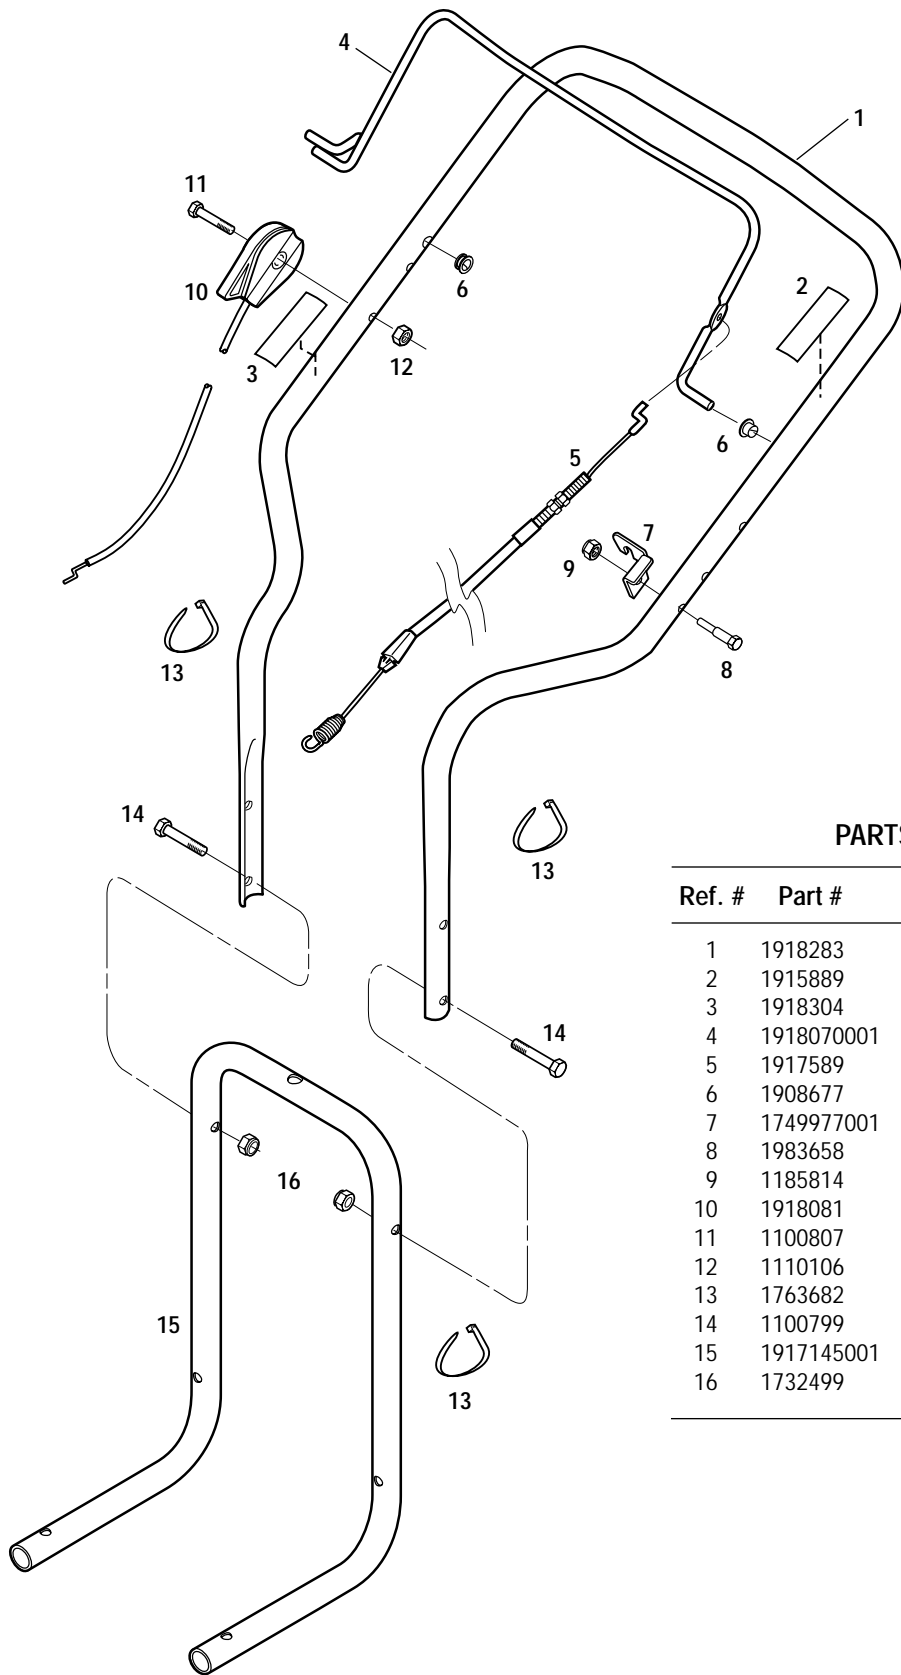

DRAWING NO. 3

PARTS LIST – DRAWING NO. 3

Ref. #	Part #	Description	Qty.
1	1918283	Upper Handlebar (Incl. Refs. 2 & 3)	1
2	1915889	Decal-Bail Engage/Disengage	1
3	1918304	Decal-Throttle	1
4	1918070001	Control Bail-Trimmer Head	1
5	1917589	Cable Assembly-Trimmer Head	1
6	1908677	Bushing	2
7	1749977001	Cable Bracket	1
8	1983658	Hex Hd. Screw, 1/4-20 x 1-1/8	1
9	1185814	Hex Flange Lock Nut, 1/4-20	1
10	1918081	Throttle Lever & Cable Assembly	1
11	1100807	Hex Hd. Screw, 1/4-20 x 2	1
12	1110106	Hex Lock Nut, 1/4-20	1
13	1763682	Cable Tie.....	3
14	1100799	Hex Hd. Screw, 5/16-18 x 1-1/2	2
15	1917145001	Lower Handlebar	1
16	1732499	Hex Lock Nut, 5/16-18	2