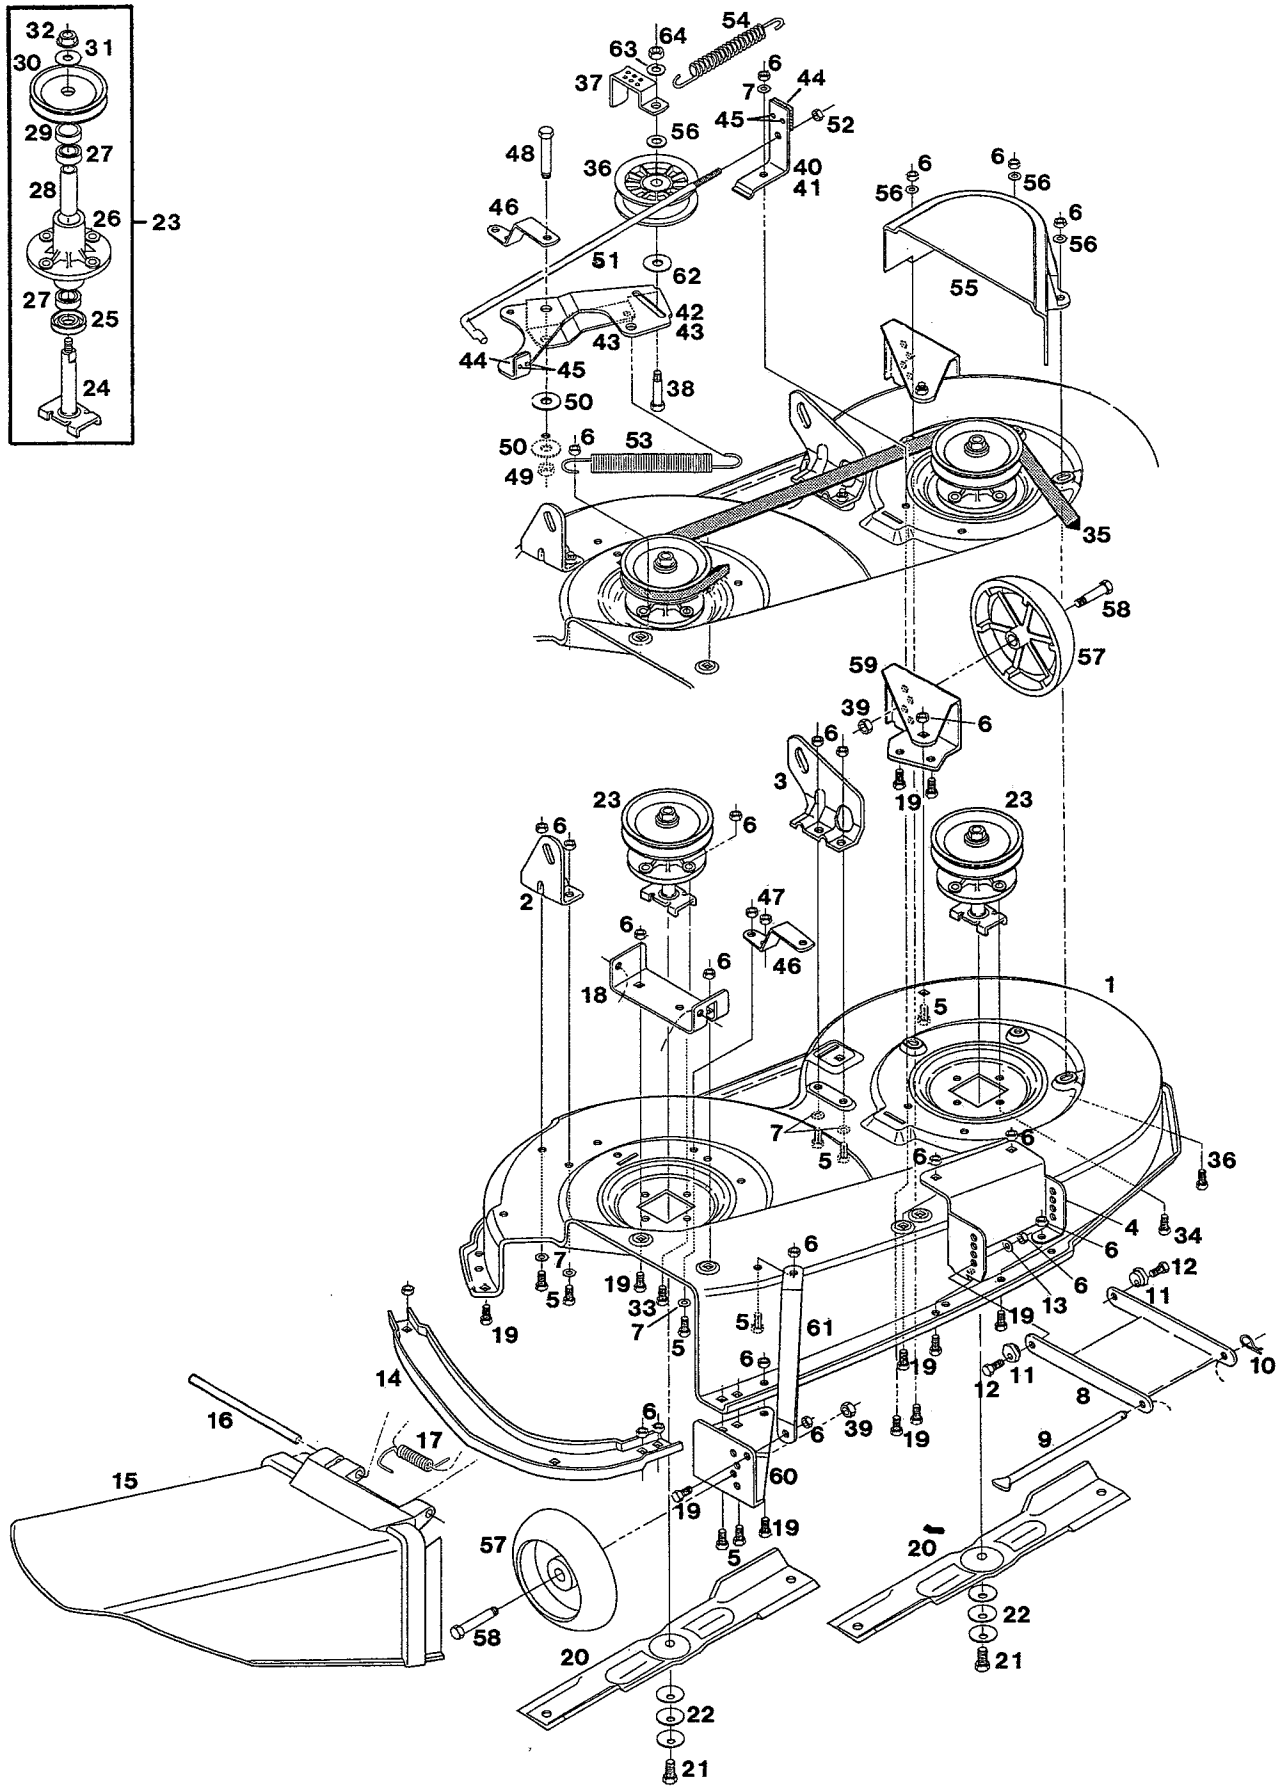

MODEL 520-J
12.5 HP I/C Electric Start
43" Cut Lawn Tractor

MODEL 520-J
12.5 HP I/C Electric Start
43" Cut Lawn Tractor

43" MOWER DECK AND DRIVE

Index No.	Part No.	Description	Index No.	Part No.	Description
1	022012	Deck - mower 43"	35	138487	Belt - blade drive
2	014498	Bracket - deck lift R.H.	36	086355	Pulley - idler
3	014506	Bracket - deck lift L.H.	37	086603	Retainer - belt
4	019489	Bracket - deck drawbar	38	158444	Bolt - carriage 3/8-16 x 2
5	158998	Bolt - hex 5/16-18 x 3/4	39	310011	Nut - hex lock 3/8-16
6	616342	Nut - hex 5/16-18 center lock	40	086660	Arm - blade brake w/brake pad (includes 44 & 45)
7	715185	Washer - flat 5/16	41	086678	Arm - blade brake w/o brake pad
8	014431	Drawbar - deck	42	086611	Arm - idler w/brake pad (includes 43, 44 & 45)
9	097469	Pin - drawbar	43	019547	Arm - idler w/o brake pad
10	715011	Hairpin - cotter	44	135046	Pad - brake
11	158691	Nut - eccentric, deck leveling	45	159152	Rivet - brake pad 3/16 x 1/2
12	152108	Bolt - hex 5/16-18 x 1	46	019497	Bracket - idler arm
13	159194	Washer - flat 5/16 special	47	159236	Nut - hex lock 5/16 - 18 flange
14	019521	Guard - toe	48	381616	Bolt - shoulder 3/8-16 x 2-3/4
15	114074	Deflector - discharge opening	49	715482	Nut - hex 3/8-16 flanged
16	086595	Pin - deflector hinge	50	158337	Washer - flat 3/8
17	086322	Spring - deflector	51	086694	Rod - brake release
18	019513	Bracket - deflector	52	616375	Nut - hex lock 1/4-20
19	450437	Bolt - hex 5/16-18 x 5/8	53	109637	Spring - brake engaging
20	019471	Blade - hi lift 21-3/4	54	086710	Spring - clutch engaging
21	158543	Bolt - hex nylock 3/8-24 x 1	55	086686	Guard - belt pulley LH
22	158055	Washer - conical lock	56	337584	Washer - flat
23	015891	Spindle Assembly - blade (includes 24-32)	57	042226	Wheel - deck 6"
24	098160	Shaft - blade w/saddle	58	157495	Bolt - shoulder 3/8-16 x 2-3/8
25	134981	Shield - dust	59	019455	Bracket - deck wheel, rear
26	134973	Housing - shaft and bearings	60	019505	Bracket - deck wheel, front
27	095406	Bearing - shaft	61	019539	Brace - wheel bracket
28	095398	Spacer - bearings	62	391608	Washer - flat
29	159319	Spacer - drive pulley	63	150185	Washer - split lock 3/8
30	098152	Pulley - drive	64	715391	Nut - hex 3/8-16 flange
31	157396	Washer - pulley retainer	-	143115	Decal - DANGER
32	159301	Nut - hex lock 7/16-20	-	019299	Deck assembly - complete
33	159202	Bolt - hex tap 5/16-18 x 1-3/8			
34	159830	Bolt - hex tap 5/16-18 x 7/8