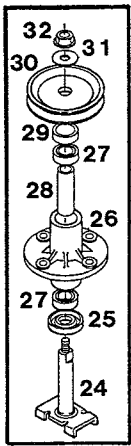

MODEL 520-J
12.5 HP I/C Electric Start
43" Cut Lawn Tractor

MODEL 520-J
12.5 HP I/C Electric Start
43" Cut Lawn Tractor

43" MOWER DECK AND DRIVE

Index No.	Part No.	Description	Index No.	Part No.	Description
1	022012	Deck - mower 43"	35	138487	Belt - blade drive
2	014498	Bracket - deck lift R.H.	36	086355	Pulley - idler
3	014506	Bracket - deck lift L.H.	37	086603	Retainer - belt
4	019489	Bracket - deck drawbar	38	158444	Bolt - carriage 3/8-16 x 2
5	158998	Bolt - hex 5/16-18 x 3/4	39	310011	Nut - hex lock 3/8-16
6	616342	Nut - hex 5/16-18 center lock	40	086660	Arm - blade brake w/brake pad (includes 44 & 45)
7	715185	Washer - flat 5/16	41	086678	Arm - blade brake w/o brake pad
8	014431	Drawbar - deck	42	086611	Arm - idler w/brake pad (includes 43, 44 & 45)
9	097469	Pin - drawbar	43	019547	Arm - idler w/o brake pad
10	715011	Hairpin - cotter	44	135046	Pad - brake
11	158691	Nut - eccentric, deck leveling	45	159152	Rivet - brake pad 3/16 x 1/2
12	152108	Bolt - hex 5/16-18 x 1	46	019497	Bracket - idler arm
13	159194	Washer - flat 5/16 special	47	159236	Nut - hex lock 5/16 - 18 flange
14	019521	Guard - toe	48	381616	Bolt - shoulder 3/8-16 x 2-3/4
15	114074	Deflector - discharge opening	49	715482	Nut - hex 3/8-16 flanged
16	086595	Pin - deflector hinge	50	158337	Washer - flat 3/8
17	086322	Spring - deflector	51	086694	Rod - brake release
18	019513	Bracket - deflector	52	616375	Nut - hex lock 1/4-20
19	450437	Bolt - hex 5/16-18 x 5/8	53	109637	Spring - brake engaging
20	019471	Blade - hi lift 21-3/4	54	086710	Spring - clutch engaging
21	158543	Bolt - hex nylock 3/8-24 x 1	55	086686	Guard - belt pulley LH
22	158055	Washer - conical lock	56	337584	Washer - flat
23	015891	Spindle Assembly - blade (includes 24-32)	57	042226	Wheel - deck 6"
24	098160	Shaft - blade w/saddle	58	157495	Bolt - shoulder 3/8-16 x 2-3/8
25	134981	Shield - dust	59	019455	Bracket - deck wheel, rear
26	134973	Housing - shaft and bearings	60	019505	Bracket - deck wheel, front
27	095406	Bearing - shaft	61	019539	Brace - wheel bracket
28	095398	Spacer - bearings	62	391608	Washer - flat
29	159319	Spacer - drive pulley	63	150185	Washer - split lock 3/8
30	098152	Pulley - drive	64	715391	Nut - hex 3/8-16 flange
31	157396	Washer - pulley retainer	-	143115	Decal - DANGER
32	159301	Nut - hex lock 7/16-20	-	019299	Deck assembly - complete
33	159202	Bolt - hex tap 5/16-18 x 1-3/8			
34	159830	Bolt - hex tap 5/16-18 x 7/8