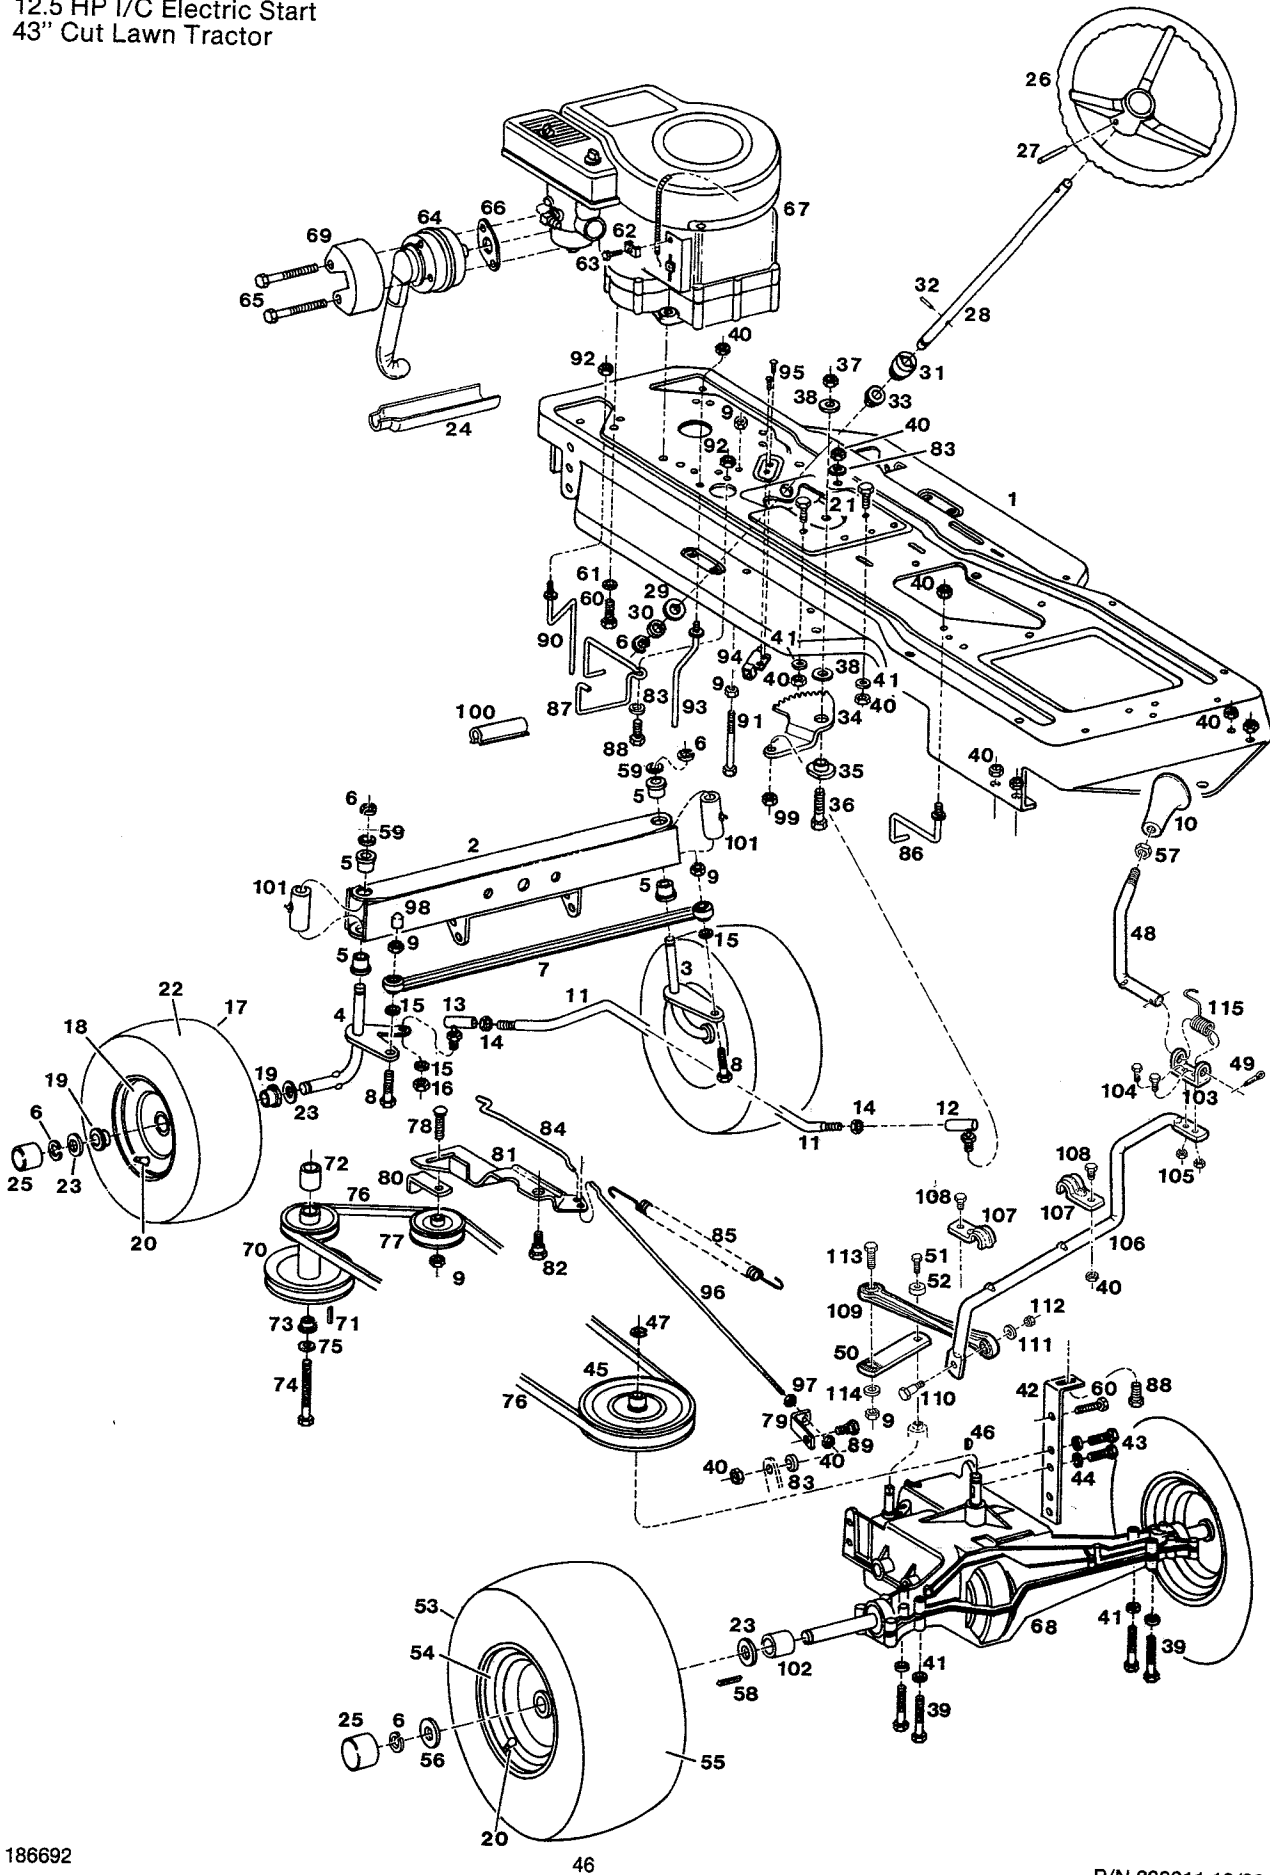

MODEL 520-J
12.5 HP I/C Electric Start
43" Cut Lawn Tractor

MODEL 520-J
12.5 HP I/C Electric Start
43" Cut Lawn Tractor

MODEL 520 CHASSIS GROUP