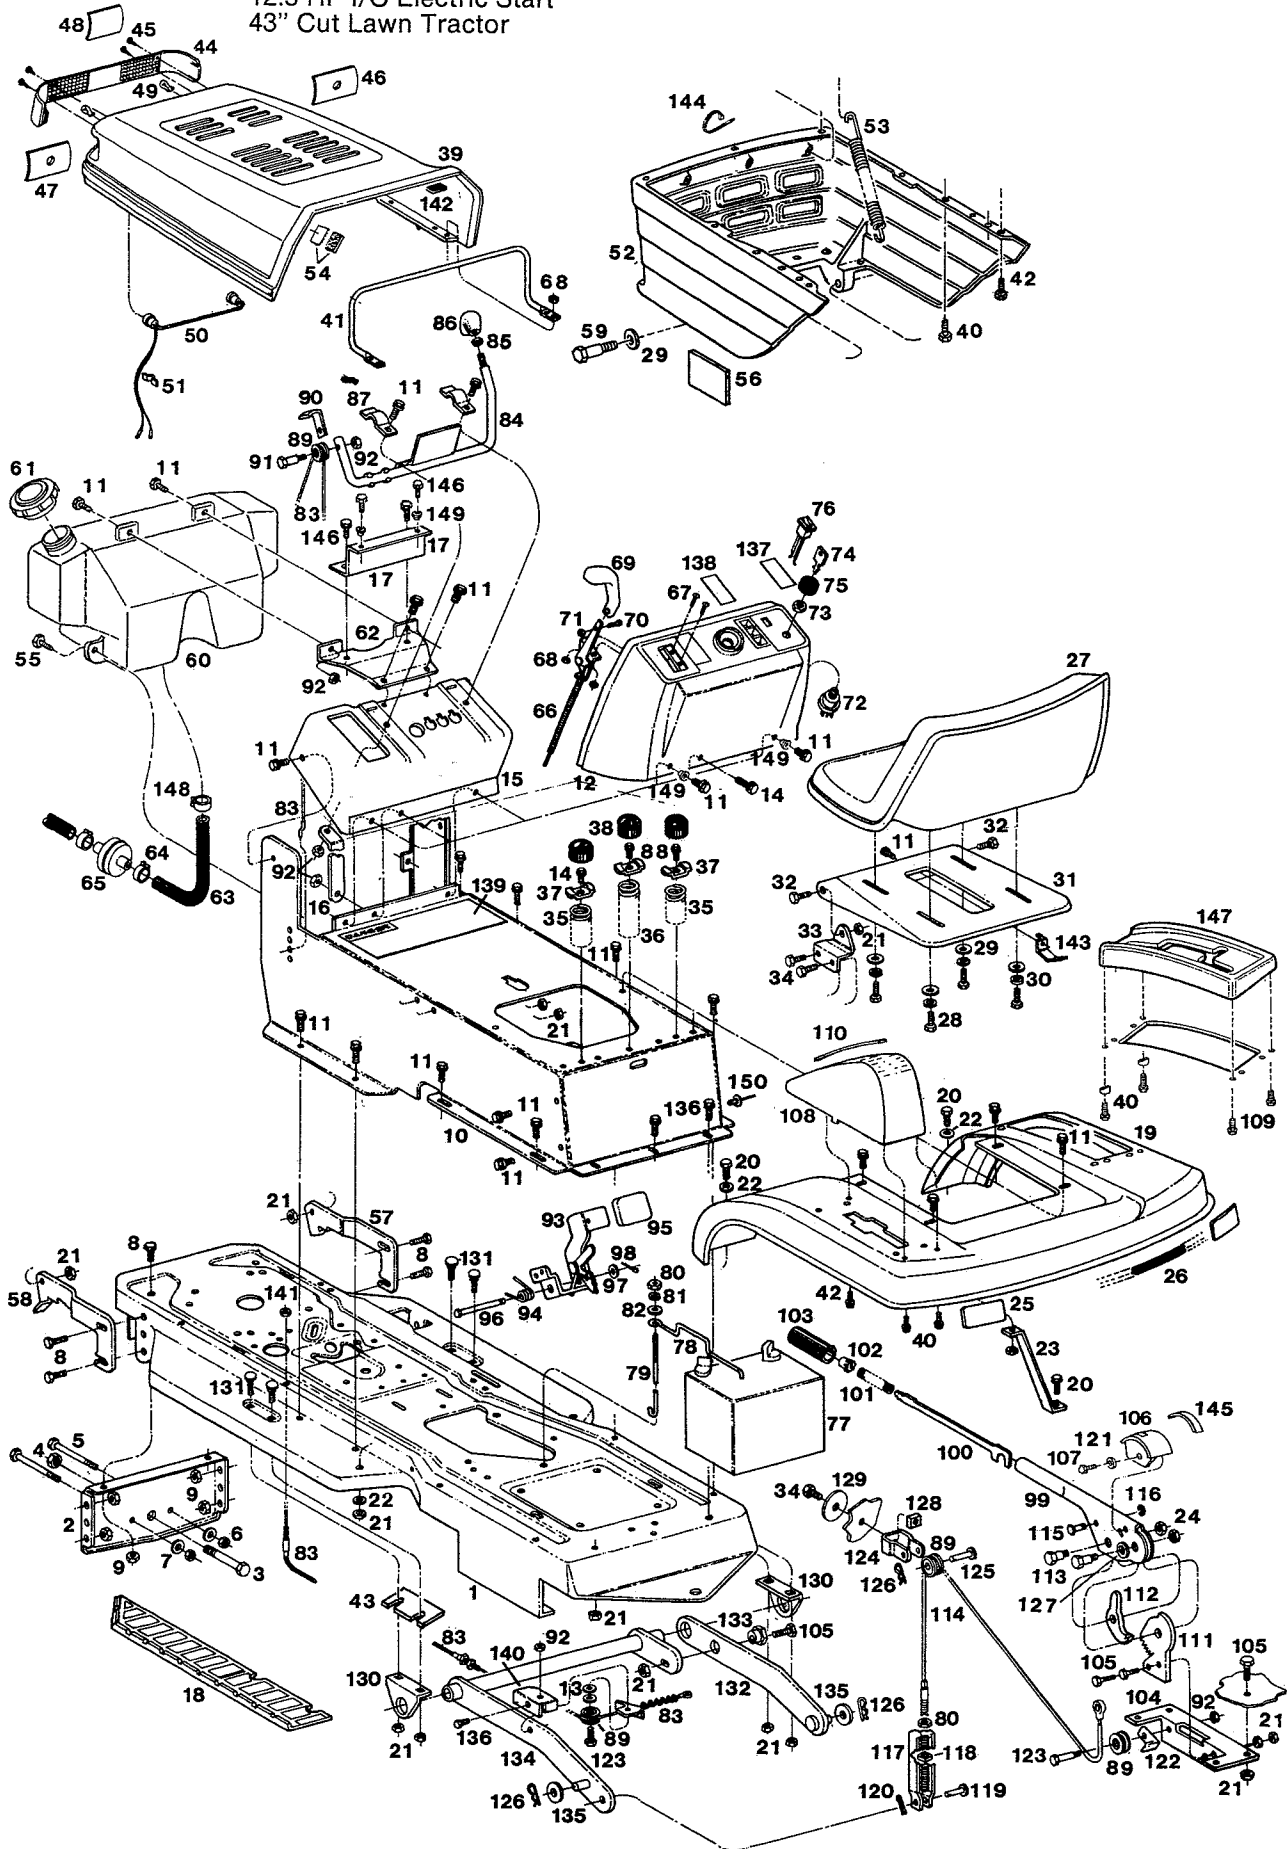

* purchase locally

MODEL 520-J
 12.5 HP I/C Electric Start
 43" Cut Lawn Tractor

MODEL 520-J
 12.5 HP I/C Electric Start
 43" Cut Lawn Tractor

MODEL 520 MAIN FRAME

Index No.	Part No.	Description	Index No.	Part No.	Description
1	019315	Frame - main	76	135814	Switch - head lights
2	019240	Bracket - front axle	77	135350	Battery - 12 volt, dry
3	157453	Bolt - hex shoulder 1/2-13 x 1-13/16	78	096123	Bracket - battery hold-down
4	157537	Nut - hex 1/2-13	79	096115	Rod - battery hold-down
5	151266	Bolt - hex 3/8-16 x 3	80	310052	Nut - hex 1/4-20
6	310011	Nut - hex 3/8-16	81	715094	Washer - lock 1/4
7	158055	Washer - conical spring	82	615690	Washer - flat 1/4
8	157636	Bolt - hex 5/16-18 x 3/4 whiz	83	051755	Cable - mower drive control
9	157628	Nut - hex lock 5/16-18	84	098848	Lever - mower drive control
10	017996	Console - chassis	85	615625	Nut - hex jam 1/2-13
11	158089	Screw - taptite 1/4-20 x 1/2	86	112664	Knob - lever
12	114181	Dash - plastic	87	097253	Clip - lever retaining
13	158956	Washer - 1/4 special	88	097527	Clamp - center spring
14	450858	Screw - taptite 1/4-20 x 3/4	89	112177	Pulley - cable
15	013763	Support - dash	90	096305	Retainer - cable
16	013771	Brace - dash	91	157446	Bolt - shoulder 1/4-20 x 1-3/8
17	013789	Brace - dash & fuel tank	92	616375	Nut - hex lock 1/4-20
18	113035	Pad - foot, L.H. platform	93	109777	Pedal - clutch/brake w/brake lever
	113027	Pad - foot, R.H. platform (not shown)	94	100008	Spring - pedal return
19	018036	Fender - rear wheels	95	112235	Pad - pedal
20	152108	Bolt - hex 5/16-18 x 1	96	087668	Shaft - pedal
21	616342	Nut - hex 5/16-18	97	158873	Washer - flat 1/2
22	158469	Washer - flat	98	151472	Pin - cotter
23	013797	Brace - fender L.H.	99	017046	Lever - height adjusting
24	157610	Nut - hex 5/16-18 flanged	100	172403	Rod - lever
25	112755	Reflector - fender, red	101	097295	Spring - lever
26	112318	Strip - fender trim	102	112672	Knob - adjusting lever
27	135517	Seat	103	112680	Grip - lever
28	450346	Bolt - hex 5/16-18 x 3/4	104	014134	Bracket - adjusting lever
29	715185	Washer - flat 5/16	105	158998	Bolt - hex 5/16-18 x 3/4
30	311118	Washer - lock 5/16	106	113316	Indicator - height of cut
31	013888	Plate - seat mount	107	158527	Screw 8-32 x 3/8
32	157503	Bolt - hex shoulder, 5/16-18 x 5/32	108	113290	Cover - height adjust lever
33	013037	Bracket - seat plate	109	158840	Screw - taptite 10-24 x 3/4
34	450437	Bolt - hex 5/16-18 x 5/8	110	008425	Decal - cover
35	135301	Spring - seat, short	111	098459	Quadrant - height adjust
36	135830	Spring - seat, long	112	098467	Pawl - height adjust
37	097386	Clamp - seat spring	113	158675	Bolt - shoulder 5/16-18 x 5/8
38	112417	Cover - seat spring	114	051664	Cable - deck lifting
39	113019	Hood - upper	115	097337	Pin - clevis
40	158832	Screw - taptite 10-24 x 1/2	116	158857	E Ring
41	098343	Support - hood	117	159137	Clevis - lift cable
42	159400	Screw #10-24 x 1	118	157966	Nut - square 1/4-20
43	099440	Spacer - hanger L.H.	119	157263	Pin - clevis
44	112565	Lens - headlights	120	715029	Pin - cotter 3/32 x 3/4
45	158865	Screw - taptite 6 x 1/2	121	715136	Washer - flat #10
46	136317	Reflector - light R.H.	122	097352	Retainer - cable
47	136325	Reflector - light L.H.	123	158683	Bolt - shoulder 1/4-20 x 1
48	136333	Reflector - center	124	097279	Clevis - pulley, fender
49	135533	Bulb - headlight	125	097287	Pin - clevis
50	136945	Wire - headlights	126	715011	Hairpin cotter
51	134676	Clip - wire, press-on	127	159343	Washer - flat 1/2
52	113183	Hood - lower	128	158923	Nut - square 5/16-18
53	136416	Spring - hood	129	014142	Washer - formed
54	136671	Fastener - hood (hook & loop)	130	013813	Bracket - hanger
55	158824	Screw - taptite 1/4-10 x 3/4	131	313502	Bolt - rd. head 5/16-18 x 1
56	006874	Decal - heat reflective	132	013805	Link - suspension R.H.
57	176347	Bracket - lower hood R.H.	133	158691	Nut - eccentric, deck leveling
58	176339	Bracket - lower hood L.H.	134	019984	Suspension Assembly - lift
59	162057	Bolt - shoulder 5/16-18	135	156075	Washer - flat 1/2
60	114025	Tank - fuel, 2 gal.	136	159228	Screw - tapping 5/16-18 x 3/4
61	113340	Cap - fuel tank	137	006593	Plate - monitor lights
62	015305	Bracket - fuel tank	138	006601	Plate - Lawn Chief
63	673152	Hose - fuel line	139	009589	Decal Danger, on console
64	303859	Clamp - fuel line	140	174128	Bracket - cable pulley
65	432625	Filter - fuel	141	159426	Nut - 1/4-28 jam
66	052506	Control - throttle w/cable	142	446799	Pad - hood
67	158451	Screw - pan hd. 10-24 x 5/8	143	013755	Bracket - seat switch
68	715334	Nut - hex keys 10-24	144	110379	Strap - tie
69	112730	Knob - throttle lever	145	008433	Decal - height indicator numbers
70	159335	Screw - pan head 8-32 x 3/8	146	158097	Screw - taptite 1/4-20 x 5/8
71	159244	Nut - hex 8-32	147	113597	Guide - shift lever
72	135798	Switch - ignition w/o keys	148	162404	Clamp - fuel line
73	158717	Nut - switch	149	381822	Bushing - nylon w/shoulder
74	136242	Key - ignition	150	715243	Rivet - pop
75	112698	Boot - ignition switch	--	392043	Kit-hitch extension