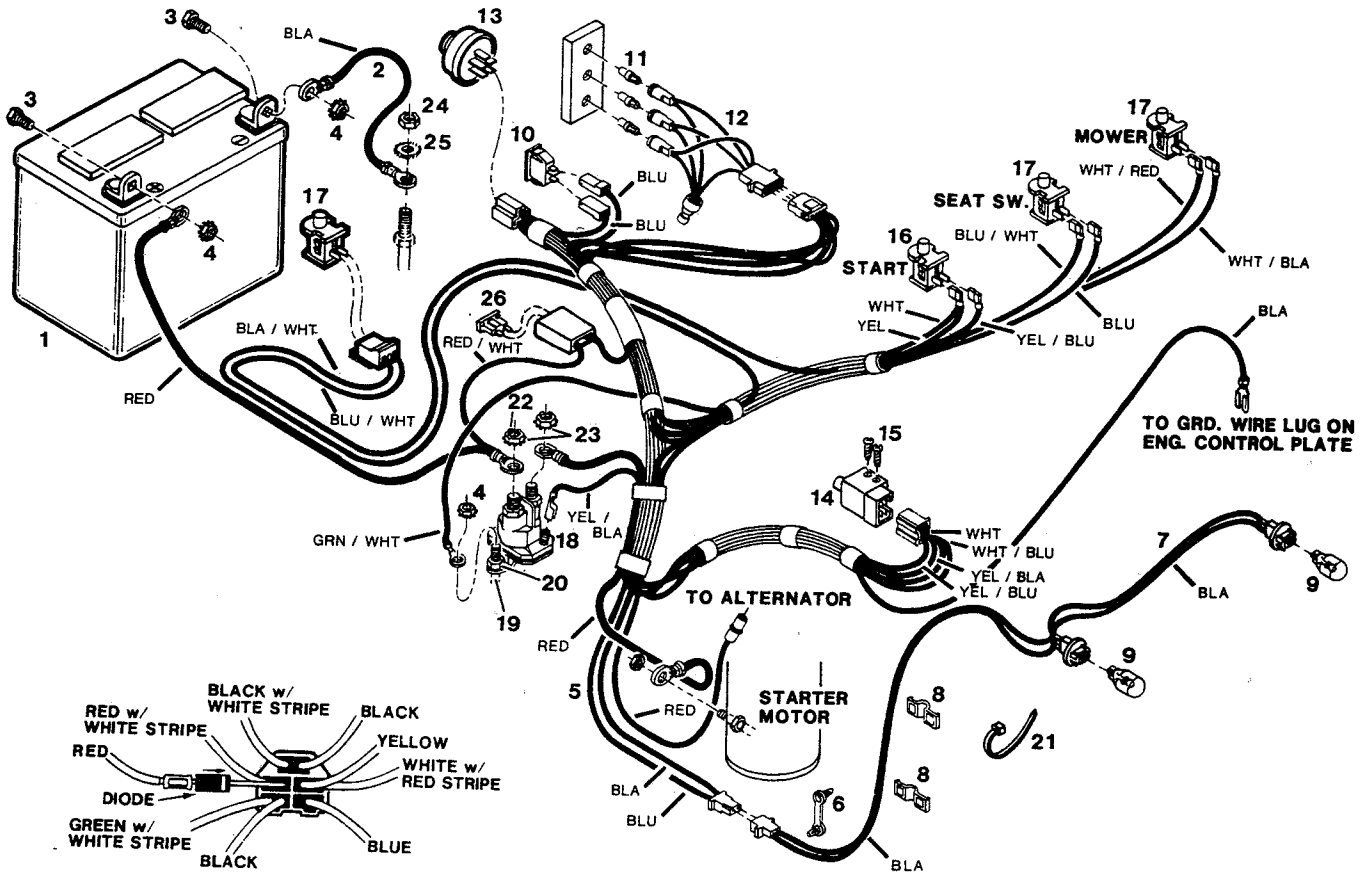

MODEL 520-J
 12.5 HP I/C Electric Start
 43" Cut Lawn Tractor

MODEL 520 ELECTRICAL SYSTEM

Index No.	Part No.	Description	Index No.	Part No.	Description
1	135350	Battery - 12 volt, dry	14	134825	Switch - clutch interlock
2	134908	Wire - battery ground, black	15	157933	Screw - pan head #12
3	449587	Bolt - hex 1/4-20 x 5/8	16	135822	Switch - no start
4	715037	Nut - hex 1/4-20 keps	17	134833	Switch - system interlock
5	136721	Harness - wiring	18	134940	Solenoid - starter
6	112326	Retainer - harness	19	158121	Bolt - hex 1/4-20 x 3/4
7	136945	Harness - headlights	20	616375	Nut - hex 1/4-20
8	134676	Retainer - harness, press-on	21	110379	Tie - cable
9	135533	Bulb - headlights	22	157974	Nut - hex 5/16-24
10	135814	Switch - headlights	23	152975	Washer - lock 5/16 ext tooth
11	136051	Bulb - monitor indicator	24	150136	Nut - hex 5/16-18 keps
12	136192	Harness - indicator lights	25	153510	Washer - lock 5/16 int tooth
13	135798	Switch - ignition w/o keys	26	*	Fuse - 15 amp