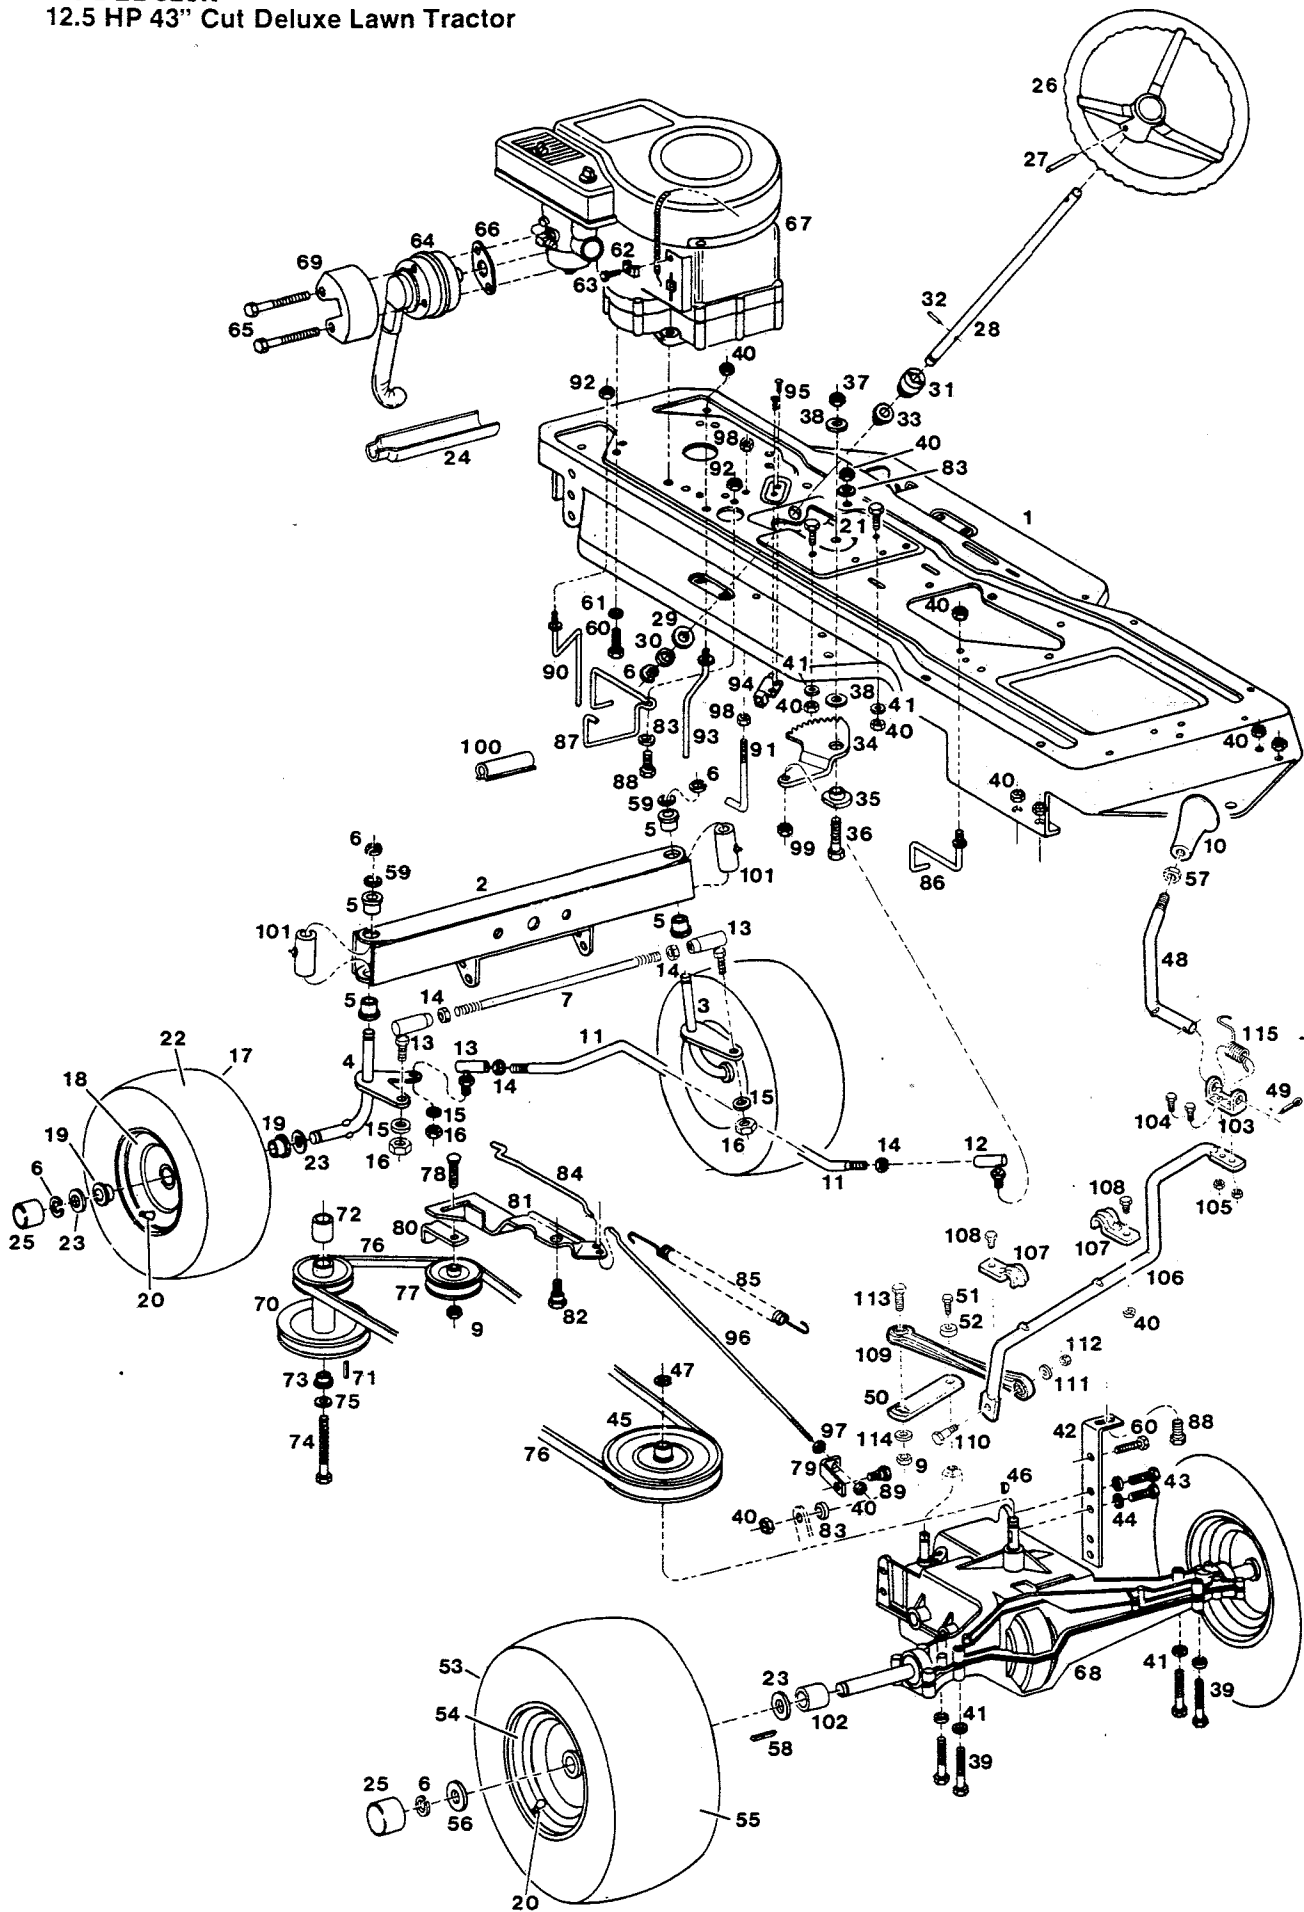

- This parts list covers several different mower models; not all of the parts listed may be used on the particular model you are working with.
- When servicing use only **Genuine Factory Replacement Parts (OEM)** that are specifically designed for the particular model that you are working with
- Parts are right or left hand as viewed from the operator's position
- Model specifications are subject to change without prior notice.
- **Do not operate** the mower unless all parts are attached and in good working order
- Lawn mower deck and/or other painted parts differing in color may be substituted without notice.

MODEL 520K
12.5 HP 43" Cut Deluxe Lawn Tractor