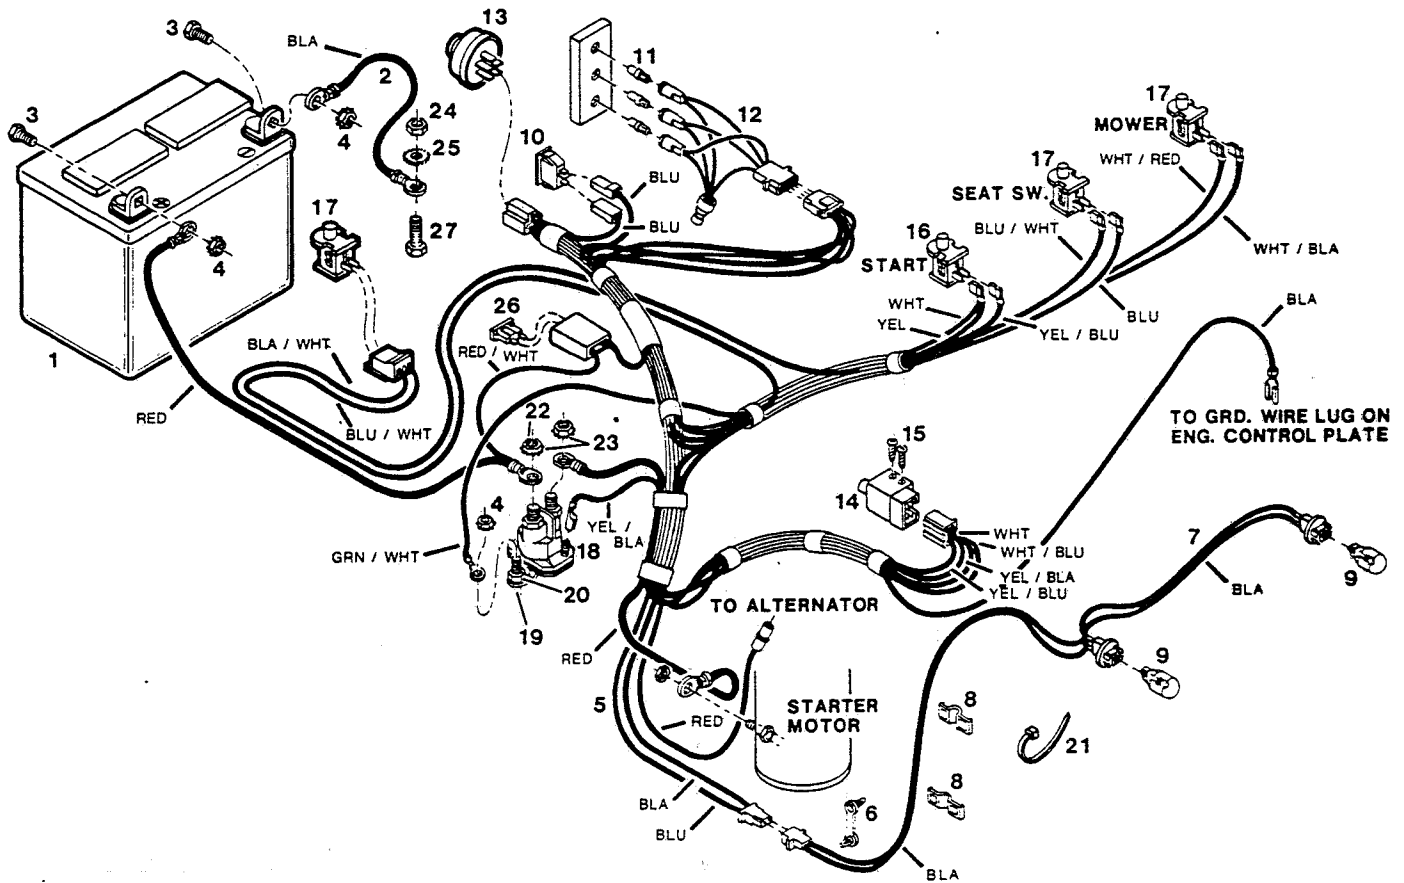

**MODEL 520K
12.5 HP 43" Cut Deluxe Lawn Tractor**

ELECTRICAL SYSTEM

Index No.	Part No.	Description	Index No.	Part No.	Description
1	138735	Battery - 12 volt, dry	14	134825	Switch - clutch interlock
2	134908	Wire - battery ground, black	15	157933	Screw - pan head #12
3	449587	Bolt - hex 1/4-20 x 5/8	16	135822	Switch - no start
4	715037	Nut - hex 1/4-20 keps	17	138750	Switch - system interlock
5	138602	Harness - wiring	18	134940	Solenoid - starter
6	112326	Retainer - harness	19	158121	Bolt - hex 1/4-20 x 3/4
7	136945	Harness - headlights	20	616375	Nut - hex 1/4-20
8	134676	Retainer - harness, press-on	21	110379	Tie - cable
9	135533	Bulb - headlights	22	157974	Nut - hex 5/16-24
10	135814	Switch - headlights	23	152975	Washer - lock 5/16 ext tooth
11	136051	Bulb - monitor indicator	24	150136	Nut - hex 5/16-18 keps
12	136192	Harness - indicator lights	25	153510	Washer - lock 5/16 int tooth
13	135798	Switch - ignition w/o keys	26		Fuse - 15 amp (purchase locally)
			27	152108	Bolt - hex 5/16-18 x 1