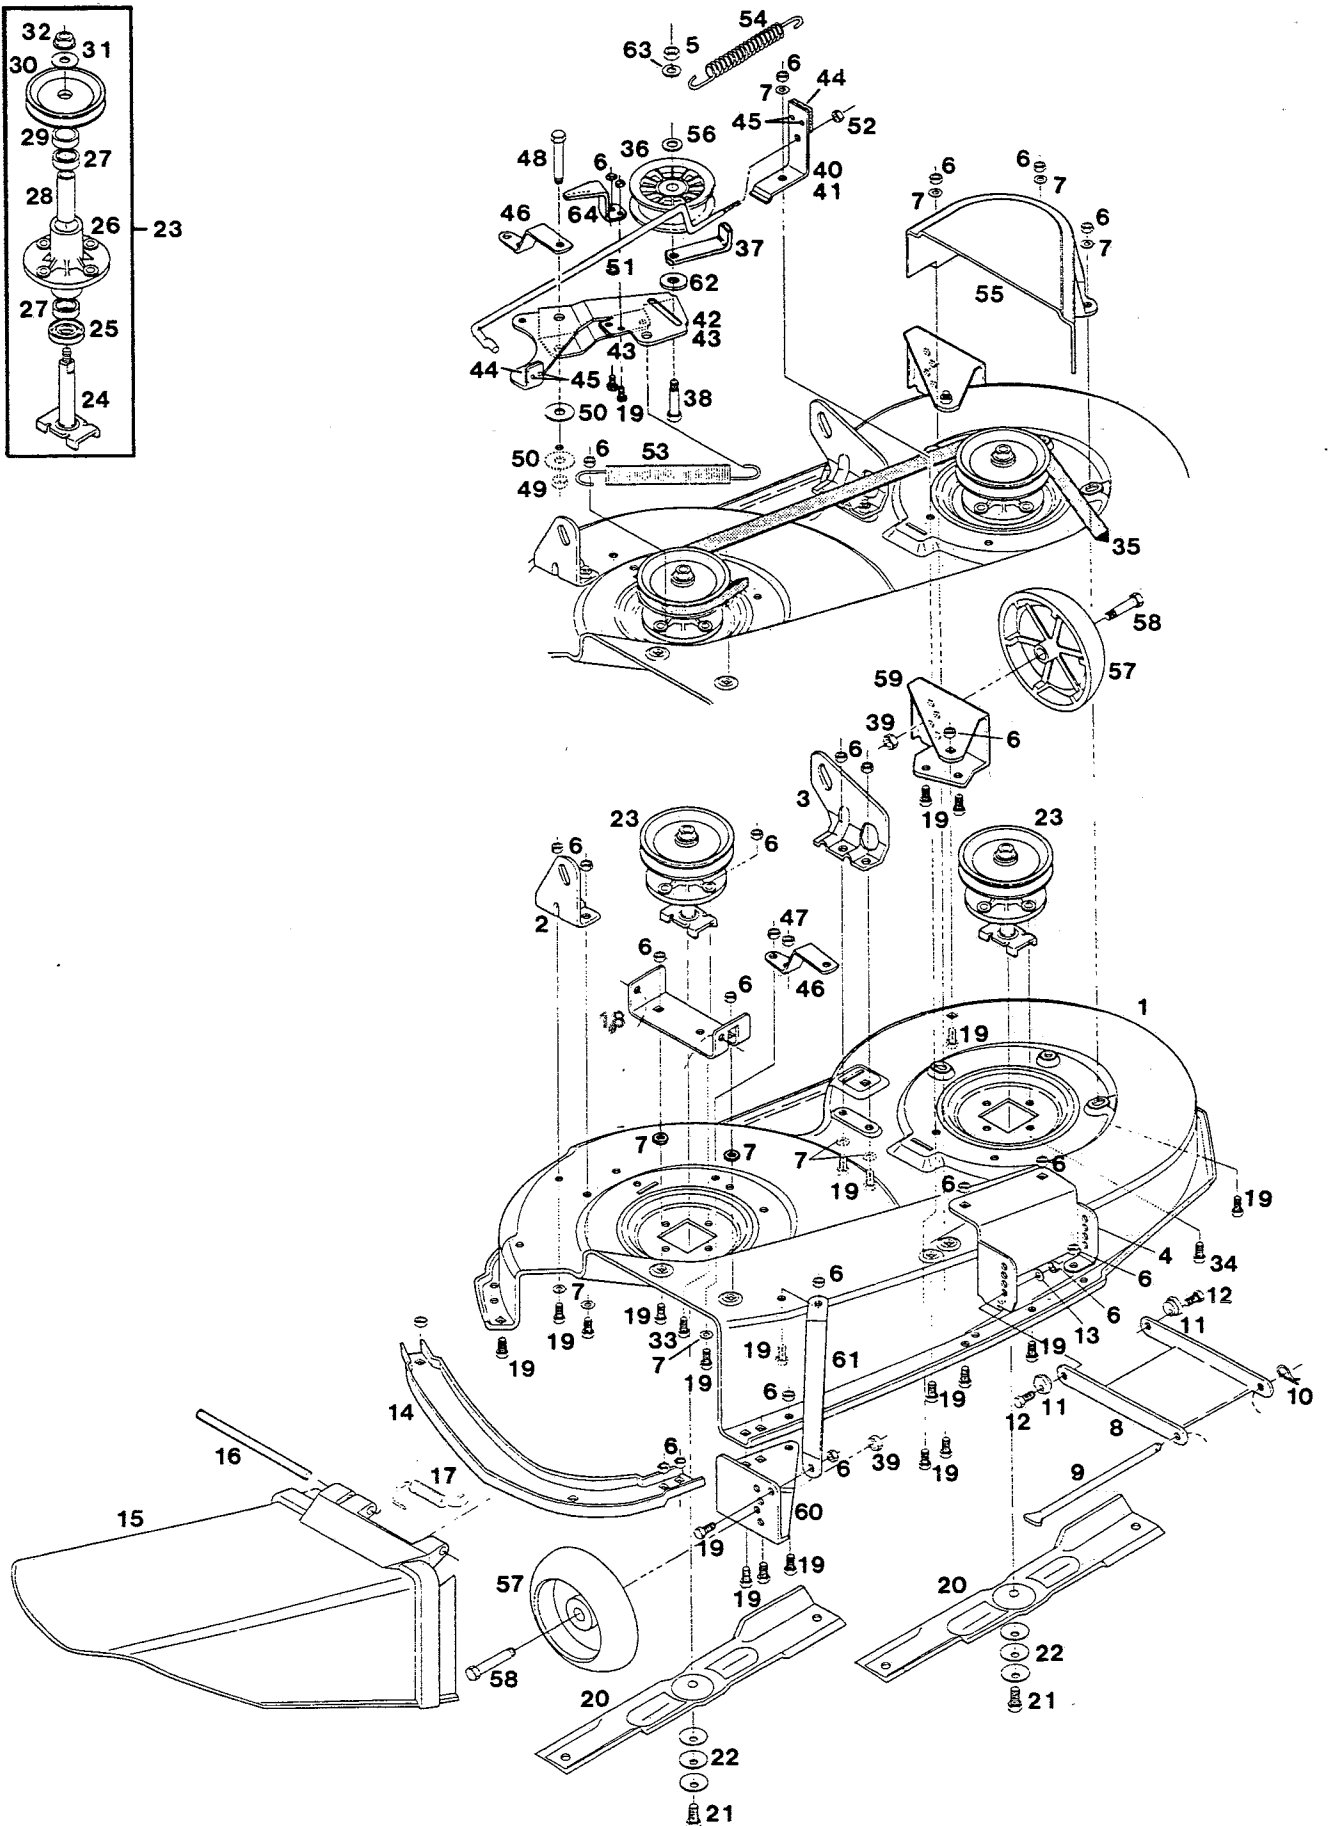

MODEL 520K
12.5 HP 43" Cut Deluxe Lawn Tractor

43" MOWER DECK AND DRIVE

Index No.	Part No.	Description	Index No.	Part No.	Description
1	022012	Deck - mower 43"	36	086355	Pulley - idler
2	014498	Bracket - deck lift R.H.	37	098012	Retainer - belt
3	014506	Bracket - deck lift L.H.	38	158444	Bolt - carriage 3/8-16 x 2
4	019489	Bracket - deck drawbar	39	310011	Nut - hex lock 3/8-16
5	715391	Nut - hex 3/8-16 flange	40	086660	Arm - blade brake w/brake pad (includes 41, 44 & 45)
6	616342	Nut - hex 5/16-18 center lock	41	086678	Arm - blade brake w/o brake pad
7	715185	Washer - flat 5/16	42	089680	Arm - idler w/brake pad (includes 43, 44 & 45)
8	014431	Drawbar - deck	43	022608	Arm - idler w/o brake pad
9	097469	Pin - drawbar	44	135046	Pad - brake
10	715011	Hairpin - cotter	45	159152	Rivet - brake pad 3/16 x 1/2
11	158691	Nut - eccentric, deck leveling	46	019497	Bracket - idler arm
12	152108	Bolt - hex 5/16-18 x 1	47	159236	Nut - hex lock 5/16 - 18 flange
13	159194	Washer - flat 5/16 special	48	381616	Bolt - shoulder 3/8-16 x 2-3/4
14	019521	Guard - toe	49	715482	Nut - hex 3/8-16 flanged
15	114074	Deflector - discharge opening	50	158337	Washer - flat 3/8
16	086595	Pin - deflector hinge	51	086694	Rod - brake release
17	086322	Spring - deflector	52	616375	Nut - hex lock 1/4-20
18	019513	Bracket - deflector	53	109637	Spring - brake engaging
19	450437	Bolt - hex 5/16-18 x 5/8	54	086710	Spring - clutch engaging
20	019471	Blade - hi lift 21-3/4	55	114884	Guard - belt pulley LH
21	158543	Bolt - hex nylock 3/8-24 x 1	56	337584	Washer - flat
22	158055	Washer - conical lock	57	042226	Wheel - deck 6"
23	022400	Spindle Assembly - blade (includes 24-32)	58	157495	Bolt - shoulder 3/8-16 x 2-3/8
24	098160	Shaft - blade w/saddle	59	019455	Bracket - deck wheel, rear
25	134981	Shield - dust	60	022525	Bracket - deck wheel, front
26	138685	Housing - spindle w/o bearings	61	019539	Brace - wheel bracket
27	137760	Bearing - shaft	62	159954	Washer - flat
28	095398	Spacer - bearings	63	150185	Washer - split lock 3/8
29	159319	Spacer - drive pulley	64	014159	Bracket - extension
30	098152	Pulley - drive	-	143115	Decal - DANGER
31	157396	Washer - pulley retainer	-	395533	Deck assembly - complete
32	159301	Nut - hex lock 7/16-20			
33	159202	Bolt - hex tap 5/16-18 x 1-3/8			
34	159830	Bolt - hex tap 5/16-18 x 7/8			
35	138487	Belt - blade drive			

- This parts list covers several different mower models; not all of the parts listed may be used on the particular model you are working with.
- When servicing use only **Genuine Factory Replacement Parts (OEM)** that are specifically designed for the particular model that you are working with
- Parts are right or left hand as viewed from the operator's position
- Model specifications are subject to change without prior notice.
- **Do not operate** the mower unless all parts are attached and in good working order
- Lawn mower deck and/or other painted parts differing in color may be substituted without notice