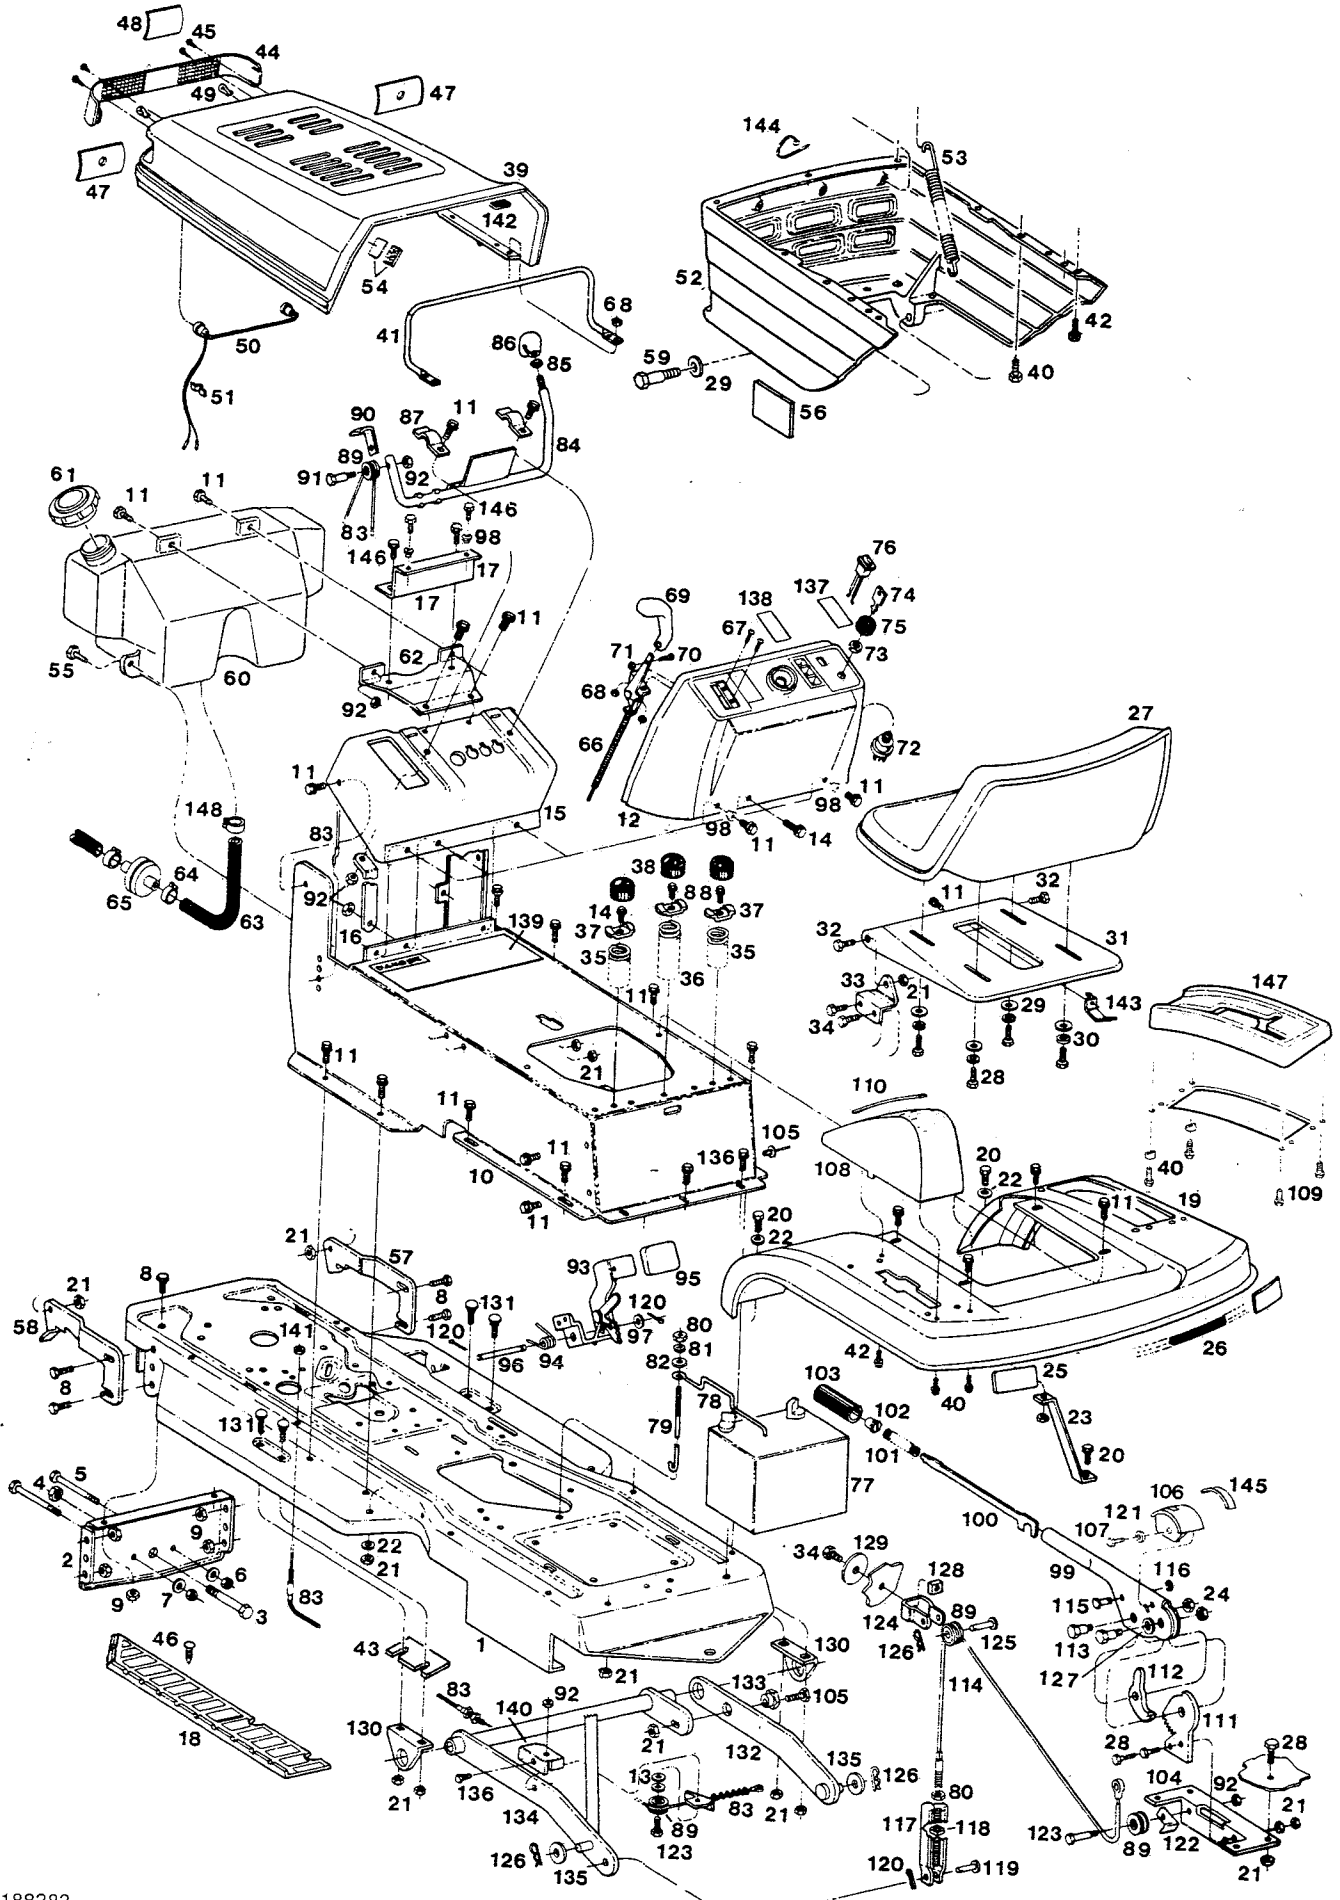

MODEL 520K
12.5 HP 43" Cut Deluxe Lawn Tractor

MAIN FRAME

MODEL 520K 12.5 HP 43" Cut Deluxe Lawn Tractor