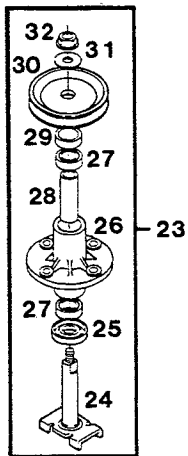

MODEL 520K
12.5 HP 43" Cut Deluxe Lawn Tractor

43" MOWER DECK AND DRIVE

Index No.	Part No.	Description	Index No.	Part No.	Description
1	022012	Deck - mower 43"	36	086355	Pulley - idler
2	014498	Bracket - deck lift R.H.	37	098012	Retainer - belt
3	014506	Bracket - deck lift L.H.	38	158444	Bolt - carriage 3/8-16 x 2
4	019489	Bracket - deck drawbar	39	310011	Nut - hex lock 3/8-16
5	715391	Nut - hex 3/8-16 flange	40	086660	Arm - blade brake w/brake pad (includes 41, 44 & 45)
6	616342	Nut - hex 5/16-18 center lock	41	086678	Arm - blade brake w/o brake pad
7	715185	Washer - flat 5/16	42	089680	Arm - idler w/brake pad (includes 43, 44 & 45)
8	014431	Drawbar - deck	43	022608	Arm - idler w/o brake pad
9	097469	Pin - drawbar	44	135046	Pad - brake
10	715011	Hairpin - cotter	45	159152	Rivet - brake pad 3/16 x 1/2
11	158691	Nut - eccentric, deck leveling	46	019497	Bracket - idler arm
12	152108	Bolt - hex 5/16-18 x 1	47	159236	Nut - hex lock 5/16 - 18 flange
13	159194	Washer - flat 5/16 special	48	381616	Bolt - shoulder 3/8-16 x 2-3/4
14	019521	Guard - toe	49	715482	Nut - hex 3/8-16 flanged
15	114074	Deflector - discharge opening	50	158337	Washer - flat 3/8
16	086595	Pin - deflector hinge	51	086694	Rod - brake release
17	086322	Spring - deflector	52	616375	Nut - hex lock 1/4-20
18	019513	Bracket - deflector	53	109637	Spring - brake engaging
19	450437	Bolt - hex 5/16-18 x 5/8	54	086710	Spring - clutch engaging
20	019471	Blade - hi lift 21-3/4	55	114884	Guard - belt pulley LH
21	158543	Bolt - hex nylock 3/8-24 x 1	56	337584	Washer - flat
22	158055	Washer - conical lock	57	042226	Wheel - deck 6"
23	022400	Spindle Assembly - blade (includes 24-32)	58	157495	Bolt - shoulder 3/8-16 x 2-3/8
24	098160	Shaft - blade w/saddle	59	019455	Bracket - deck wheel, rear
25	134981	Shield - dust	60	022525	Bracket - deck wheel, front
26	138685	Housing - spindle w/o bearings	61	019539	Brace - wheel bracket
27	137760	Bearing - shaft	62	159954	Washer - flat
28	095398	Spacer - bearings	63	150185	Washer - split lock 3/8
29	159319	Spacer - drive pulley	64	014159	Bracket - extension
30	098152	Pulley - drive	-	143115	Decal - DANGER
31	157396	Washer - pulley retainer	-	395533	Deck assembly - complete
32	159301	Nut - hex lock 7/16-20			
33	159202	Bolt - hex tap 5/16-18 x 1-3/8			
34	159830	Bolt - hex tap 5/16-18 x 7/8			
35	138487	Belt - blade drive			

- This parts list covers several different mower models; not all of the parts listed may be used on the particular model you are working with.
- When servicing use only **Genuine Factory Replacement Parts (OEM)** that are specifically designed for the particular model that you are working with
- Parts are right or left hand as viewed from the operator's position
- Model specifications are subject to change without prior notice.
- **Do not operate** the mower unless all parts are attached and in good working order
- Lawn mower deck and/or other painted parts differing in color may be substituted without notice