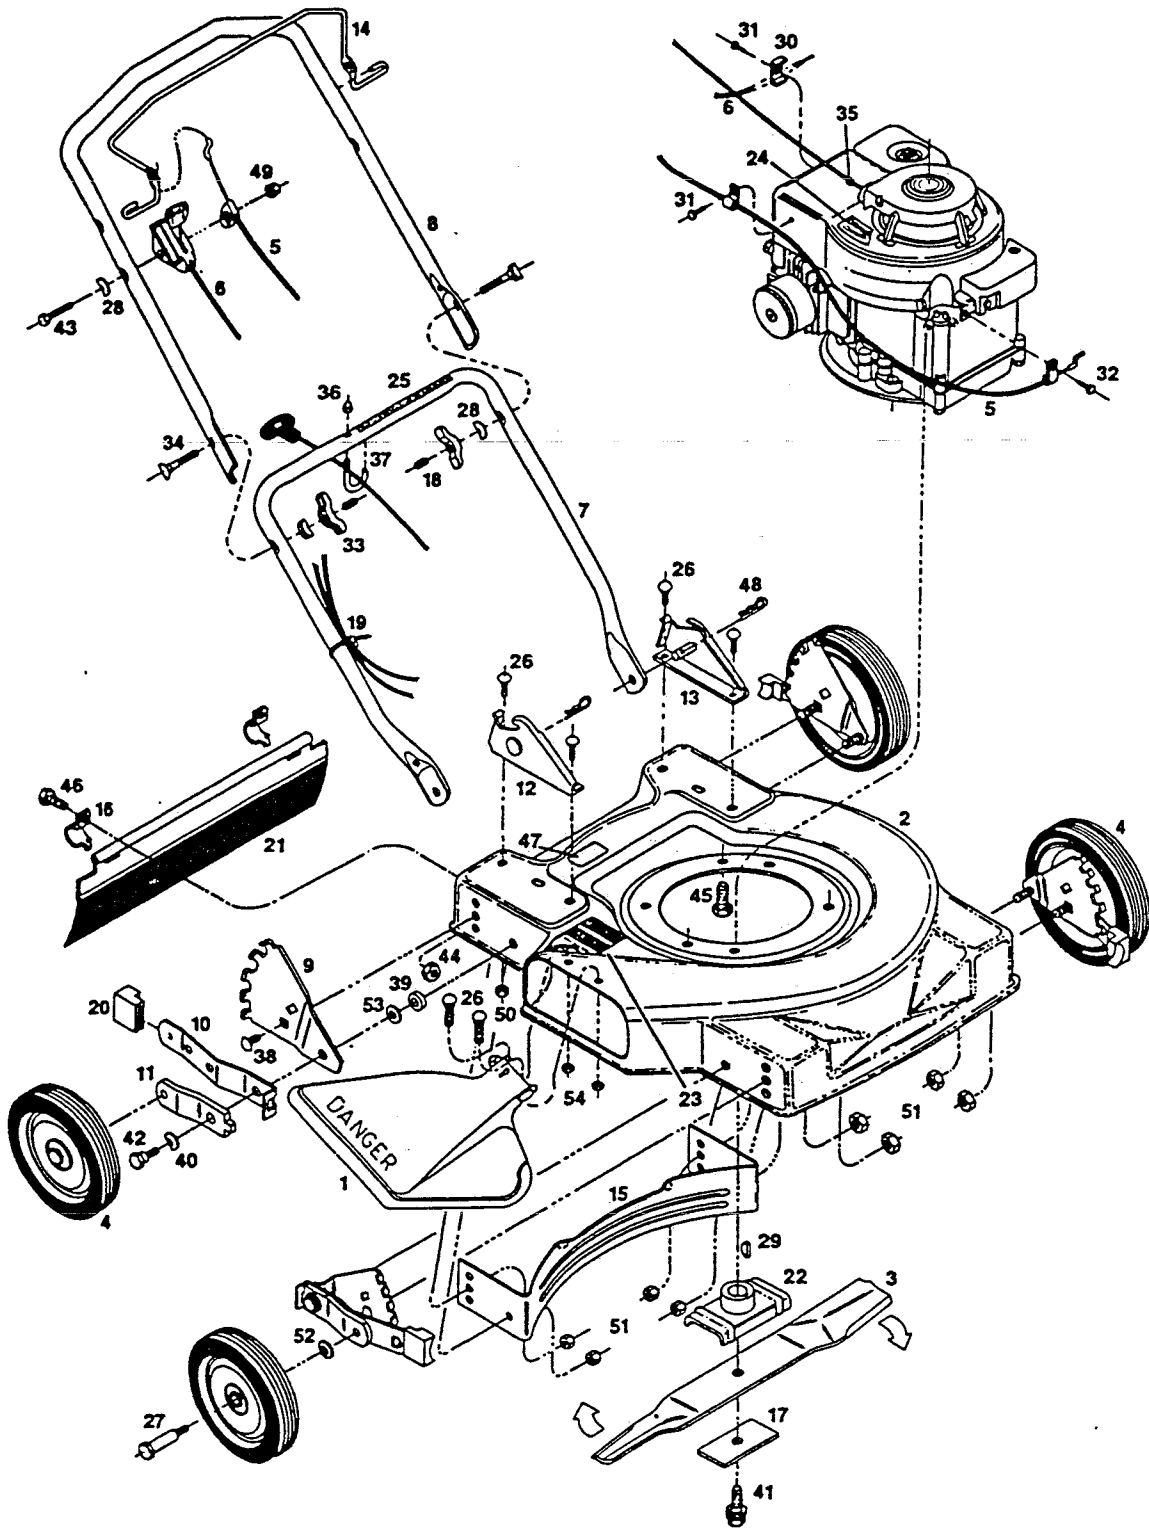

Model 53C
22" Rotary Mower
Grass Catcher GC-12 (Not Shown)

Model 53C

INDEX NO.	PART NO.	DESCRIPTION
1	028886	Chute Deflector Assembly*
2	028894	Deck - 22"
3	030353	Blade - 22" - Offset
4	041111	Wheel - 8"
5	050674	Control Cable - Engine/Blade*
6	050542	Control - Throttle
7	071050	Handle - Lower
8	071142	Handle - Upper
9	090589	Back Plate - Height Adjuster
10	090613	Setting Lever - Height Adjuster
11	090712	Wheel Lever - Height Adjuster
12	104661	Handle Bracket - Right Hand
13	104679	Handle Bracket - Left Hand
14	104745	Control - Engine/Blade Crossbar*
15	106625	Baffle - Rear Only*
16	106914	Clip - Trailing Shield
17	106005	Blade Washer - 3"
18	110064	Bolt Cap
19	110379	Cable Tie
20	111260	Plastic Tip - Height Adjuster
21	111476	Trailing Shield*
22	126466	Blade Adapter
23	144063	Decal - C.P.S.C. Danger
24	144204	Decal - Blade Warning
25	144899	Decal - Starting Instructions
26	150011	Bolt - Carriage 1/4-20 x 5/8 Gr. 5
27	150060	Shoulder Bolt - Wheel
28	150201	Washer - Curved 5/16
29	150276	Woodruff Key No. 6
30	150318	Cable Clamp
31	150623	Screw - Hex HD Sht Metal 10 x 5/8
32	151613	Bolt - Hex HD Sems #10-32 x 3/8
33	151795	Wing Nut 5/16-18
34	151936	Bolt - Curved HD Crg 5/16-18 x 2-1/4
35	152074	Rope Stop
36	152207	Locknut - 1/4-20 Acorn
37	152215	Rope Guide
38	152405	Bolt - Carriage 3/8-16 x 3/4
39	152413	Washer - Plastic - Height Adjuster
40	152421	Washer - Spring - Height Adjuster
41	152496	Bolt - Blade Hex HD Sems 3/8-24 x 1
42	152587	Shoulder Bolt - Height Adjuster
43	153874	Bolt - Hex HD 1/4-20 x 2-1/4
44	452318	Nut #10-24 HX Nylon Insrt.
45	457168	Bolt 3/8-16 x 7/8 TDFM
46	525337	Bolt - Hex Head 10-24 x 1/2
47	714170	Decal - Rating Plate
48	715011	Hitch Pin No. 3
49	715037	Locknut - 1/4-20 Keps
50	715078	Locknut - 1/4-20 Flanged Whlz
51	715086	Locknut - 3/8-16 Top
52	715409	Washer - Spring - Wheel
53	715417	Washer - 3/8 SAE
54	715508	Locknut - 1/4-20 Top

NOTE: Parts are right or left hand as viewed from operator position.