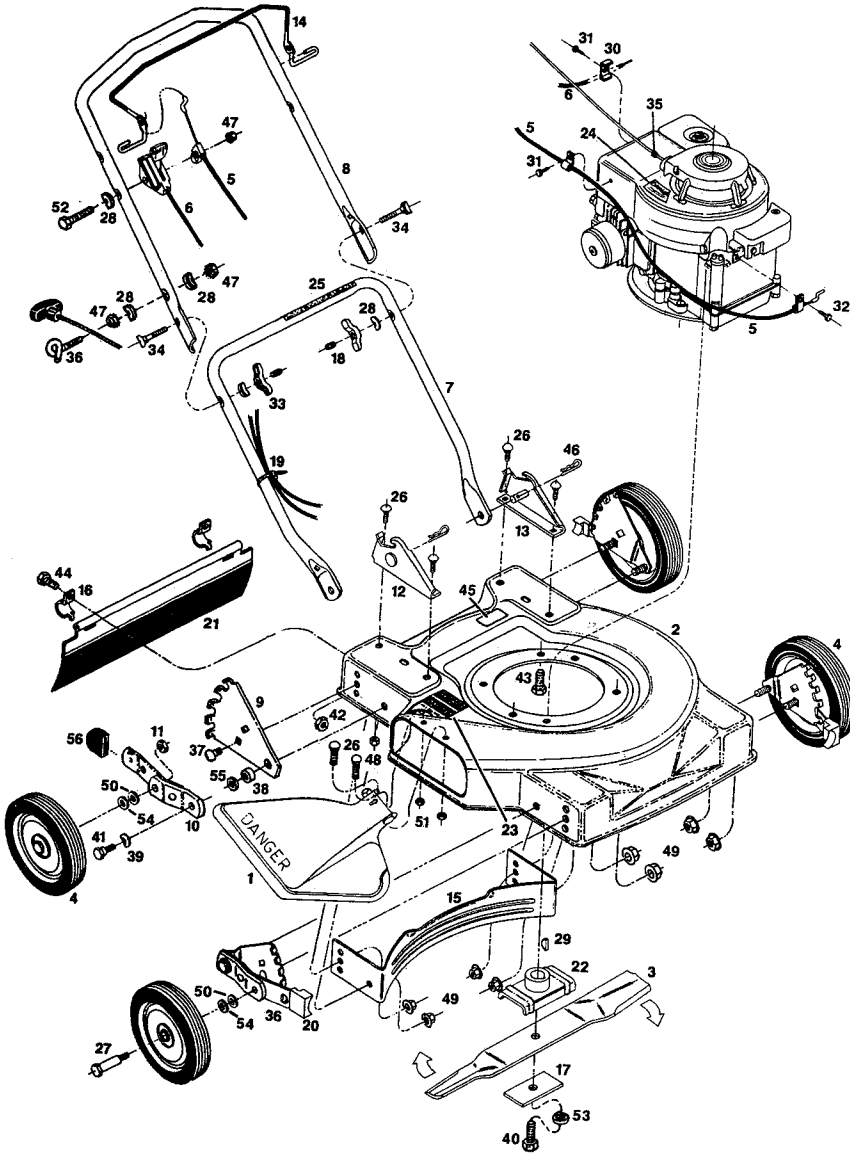

MODEL 53G
 3.5 HP 22" Rotary Mower
 Grass Catcher Model GC-12
 P/N 160572
 P/N Repl. Bag 160564

INDEX NO.	PART NO.	DESCRIPTION
1	013573	Chute Deflector Assembly
2	013383	Deck - 22"
3	030353	Blade - 22" - Offset
4	041111	Wheel - 8"
5	051466	Cable - Engine/Blade Control
6	051219	Control - Throttle
7	071563	Handle - Lower
8	071142	Handle - Upper
9	091249	Back Plate - Height Adjuster
10	091033	Arm Assembly - Wheel
11	715524	Locknut - 3/8-16
12	104661	Handle Bracket - Right Hand
13	104679	Handle Bracket - Left Hand
14	109298	Bail Engine/Blade Control
15	106625	Baffle - Rear Only
16	106914	Clip - Trailing Shield
17	106005	Blade Washer
18	110064	Bolt Cap
19	110379	Cable Tie
20	112540	Plastic Tip - Height Adjuster
21	112821	Trailing Shield
22	126466	Blade Adapter
23	144063	Decal - Danger
24	001461	Decal - Blade Warning
25	144899	Decal - Starting Instructions
26	150011	Bolt - Carriage 1/4-20 x 5/8
27	150730	Shoulder Bolt - Wheel
28	150201	Washer - Curved 5/16
29	150276	Woodruff Key No. 6
30	150318	Cable Clamp
31	150623	Screw - Sheet Metal 10 x 5/8
32	151613	Bolt - Hex HD Sems #10-32 x 3/8
33	151795	Wing Nut 5/16-18
34	151936	Bolt - Curved Hd 5/16-18x2-1/4
35	152074	Rope Stop
36	152371	Eyebolt - Rope Guide
37	152405	Bolt-Carriage 3/8-16 x 3/4
38	156182	Washer Plastic - Height Adjuster
39	152421	Washer Spring - Height Adjuster
40	157255	Bolt - Blade 3/8-24 x 1
41	156125	Shoulder Bolt - Height Adjuster
42	452318	Nut - #10-24 Hex Nylon Insert
43	457168	Bolt 3/8-16 x 7/8 TDFM
44	458687	Bolt - Hex Head 10-24 x 1/2
45	714170	Decal - Model Number
46	715011	Hairpin Cotter
47	715037	Locknut - 1/4-20 Keps
48	715078	Locknut - 1/4-20 Whiz
49	451492	Nut - 3/8-16 Toplock Flange
50	715417	Washer - 3/8 SAE
51	715508	Locknut - 1/4-20 Top
52	153874	Bolt - 1/4-20x2-1/4 HHCS
53	156919	Lockwasher - 3/8 HD Split
54	715607	Washer - 3/8 Belleville
55	156877	Washer - 3/8 Hardened
56	110510	Plastic Tip - Height Adjuster