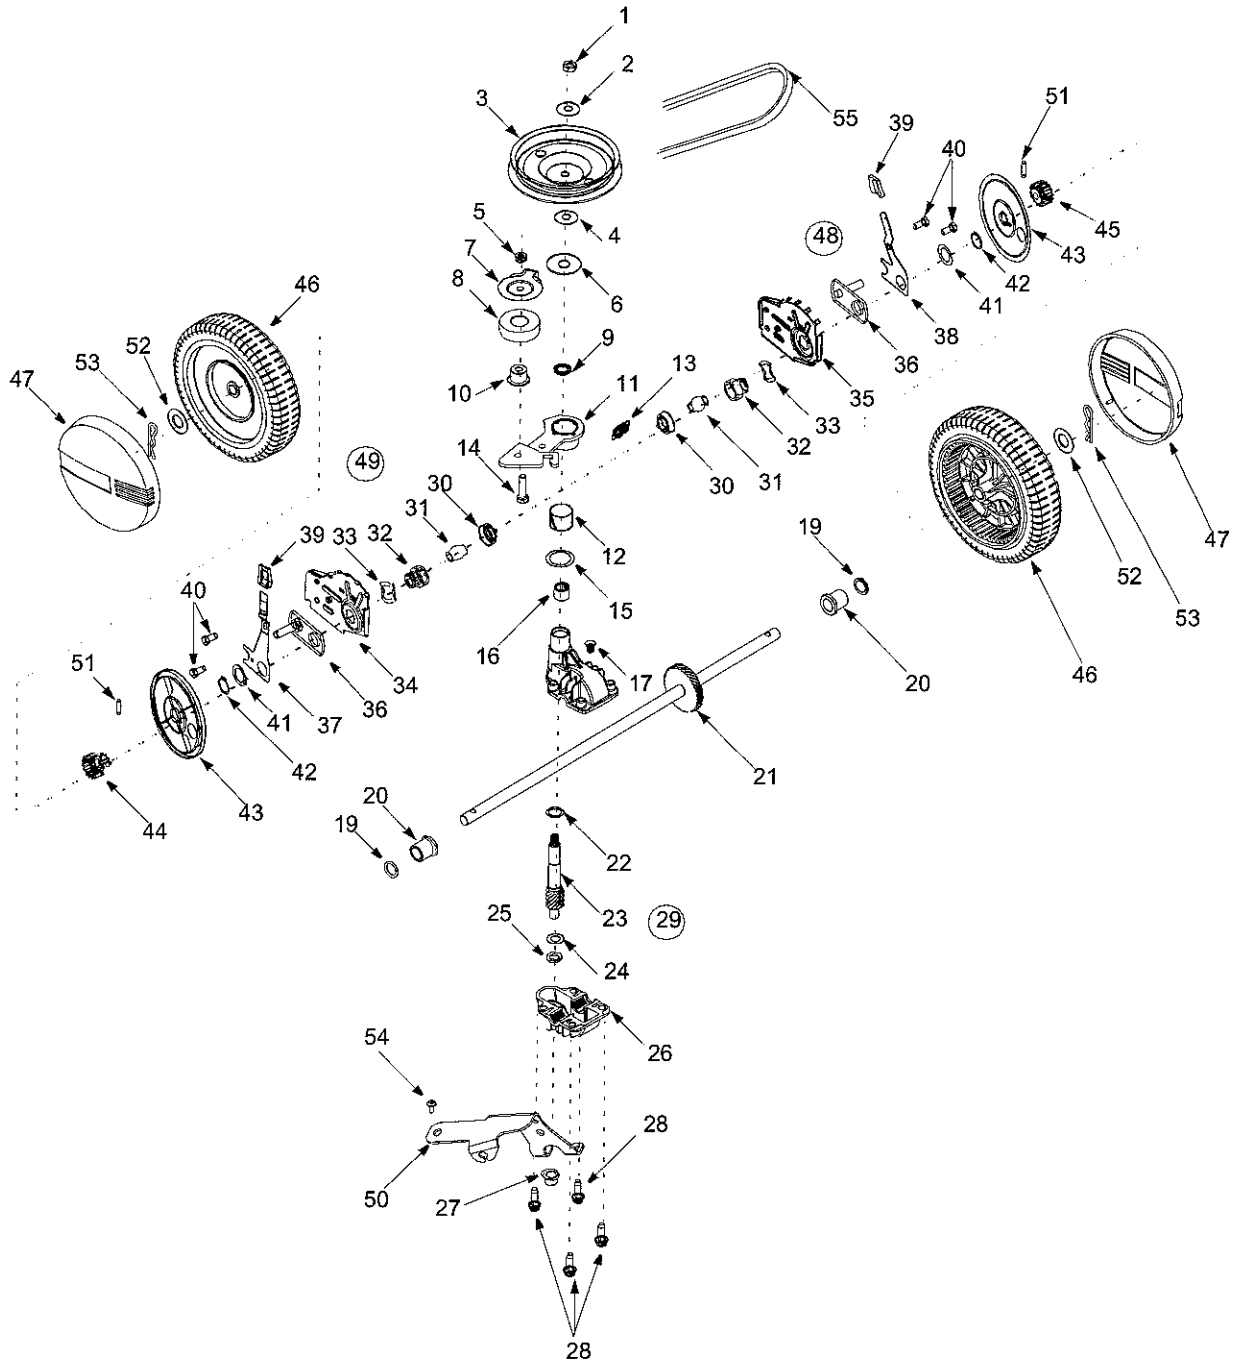

# Model 558Q

Ref. No.	Part No.	Part Description	Ref. No.	Part No.	Part Description
1.	712-3025	Hex Jam Nut 5/16-24	29	618-0298A	Transmission Assembly
2.	736-0425	Bell Washer 325 x 930 x .045	30	732-0708	Bearing Retainer
3	656-0047	Pulley 3.82 x 313 x 68	31	741-0604	Bearing Sleeve .50 I.D
4	736-0425	Bell Washer 325 x 930 x .045	32.	748-0355	Bearing Support
5.	712-0896	Lock Nut 1/4-28	33.	736-0447	Wave Washer 1.5 x 1.0 x .029
6	736-0406	Flat Washer .442 x 1.38 x .060	34.	782-0512B	RH Height Adjuster Plate
7	782-7598	Belt Keeper	35.	782-0511A	LH Height Adjuster Plate
8	741-0124	Ball Bearing	36.	682-0509	Pivot Plate Assembly
9.	721-0457	Oil Seal	37.	732-0706	RH Front Lever
10	750-1050	Flange Spacer	38.	732-0707	LH Front Lever
11.	682-0028	Idler Bracket Assembly	39.	720-0190	Knob
12.	741-0682A	Bearing Sleeve	40.	710-0216	Hex Cap Screw 3/8-16 x .75
13	732-0849A	Flat Washer 504 x 700 x .030	41.	736-0474	Washer
14	710-0299	Hex Cap Screw 1/4-28 x 1.00	42	716-0102	Snap Ring 1.0 Dia.
15.	736-0570	Flat Washer 865 x 1.145 x .030	43.	782-7551	Wheel Dust Cap
16.	741-0699	Needle Bearing .438 x .625 x .500	44.	717-1534	Gear 14T RH FWD
17.	721-0325	Plug 1/4 x .437	45	717-1533	Gear 14T LH FWD
18.	618-0300A	Upper Housing	46	734-1983	Wheel, 8x2
19	721-0329	Oil Seal .500 x .687 x .094	47.	731-1426	Hubcap
20	741-0673	Flange Bearing	48.	682-0512A	RH Height Adj. Complete
21.	611-0105	Output Shaft	49.	682-0511A	LH Height Adj. Complete
22	736-0520	Flat Washer 504 x .700 x .030	50.	682-0030	Cable Idler Bracket
23	717-1492	Pinion Shaft 10T	51.	715-0221	Dowel Pin
24.	736-0314	Thrust Washer 375 x .70 x .030	52.	736-3013	Flat Washer 1/2 x 1.00 x .063
25.	736-0569	Thrust Washer 388 x .625 x .062	53.	714-0101	Cotter Pin .08 x 1.42
26.	618-0299A	Lower Housing	54.	738-1002	Screw
27.	741-0672	Flange Bearing .378 x .531 x .370	55	754-0465	Belt
28.	710-1276	Hex Screw Washer 1/4-20 x .750			