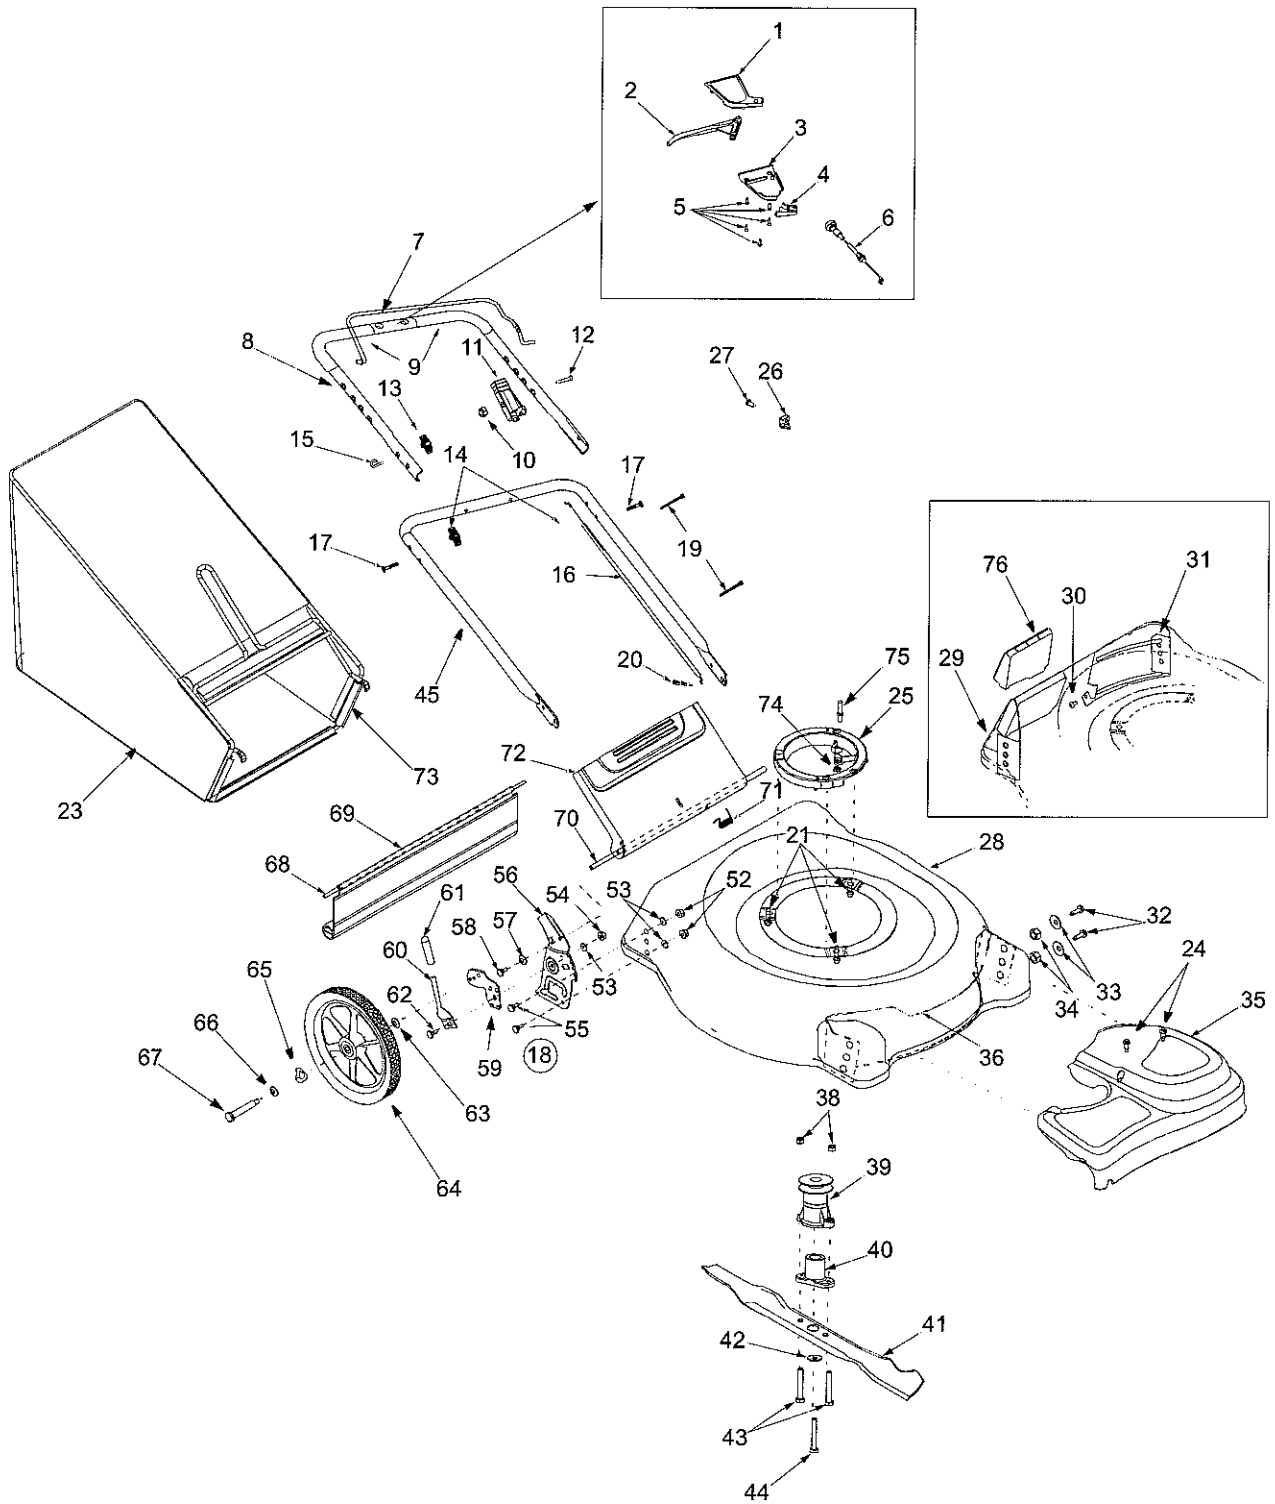

Model 558Q

Model 558Q

Ref. No.	Part No.	Part Description	Ref. No.	Part No.	Part Description
1.	731-1057	Upper Drive Cover	38.	712-0324	Hex Nut 1/4-20
2.	731-0620	Drive Lever	39.	756-1146A	Drive Pulley
3.	731-1058	Lower Drive Cover	40.	748-0411	Blade Adapter
4.	731-1059	Mounting Cap	41.	742-0741	21" Mulching Blade
5.	710-1667A	Screw # 10-16 x .75	42.	736-0452	Flat Washer .516 x 1.5 x .134
6.	746-0960	Drive Cable	43.	710-0606	Hex Screw 1/4-20 x 1.50
7.	747-0824	Control Lever	44.	710-1257	Hex Screw 3/8-24 x 2.50
8.	749-0439C	Upper Handle	45.	749-0907A	Lower Handle
9.	720-0294	Foam Grip 9"	52.	712-0798	Hex Nut 3/8-16
10.	712-0234	Hex Lock Nut 1/4-20	53.	736-0356	Bell Washer .39 I.D. x 1.38 O.D.
11.	746-0883	Throttle Housing	54.	712-3005	Hex Flange Lock Nut 3/8-16
12.	710-1270	Oval C-Sunk Scr 1/4-20 x 1.31	55.	710-0896	Hex Scr. Washer 1/4-14 x .625
13.	720-0279	Handle Knob	56.	682-3056A	RH Handle Bracket
14.	720-0314	Handle Knob		682-3057A	LH Handle Bracket (Not Shown)
15.	710-1205	Eye Bolt	57.	736-0270	Bell Washer .265 x .75 x .062
16.	746-0550	Control Cable 39"	58.	710-0599	Hex Screw TT 1/4-20 x .500
17.	710-1174	Carriage Bolt 5/16-18 x 2.0	59.	17488A	RH Pivot Bar
18.	682-3058	RH Bracket Ass'y		17489A	LH Pivot Bar (Not Shown)
	682-3059	LH Bracket Ass'y (Not Shown)	60.	732-0866	Height Adjuster Lever
19.	726-0240	Cable Tie	61.	720-0312	Foam Grip
20.	714-0104	Cotter Pin	62.	738-0507B	Shoulder Screw
21.	710-1007	Self-tapping Screw	63.	736-0105	Washer 401 x .870 x .063
23.	664-0085	Grass Bag	64.	734-1860	Wheel 14 x 2
24.	7510042824	Screw # 12 x .457	65.	736-0182	Spring Washer .50 I.D. x 1.0 O.D.
25.	631-0075A	Engine Spacer	66.	736-0456	Flat Washer 510 x 1.373 x .04
26.	751B213146	Clamp Casing	67.	738-0481A	Shoulder Screw
27.	710-1237	Hex Screw TT #10-32 x .625	68.	732-0700	Wire
28.	782-0080A	21" Rear Discharge Deck	69.	731-1236	Rear Trailing Shield
29.	782-5004	RH Rear Baffle	70.	747-0996	Pivot Rod
30.	710-1017	Screw AB: 1/4-14: .625	71.	732-0809	Torsion Spring
31.	782-5003	LH Rear Baffle	72.	782-7599A	Rear Discharge Door
32.	710-0216	Hex Screw 3/8-16 x .75	73.	747-0995A	Grass Bag Frame
33.	736-0331	Bell Washer 39 x 1.13 x .062	74.	712-0271	Hex Nut
34.	712-0798	Hex Nut 3/8-16	75.	711-1293	Screw
35.	731-1937A	Transmission Cover	76.	782-5007	Plastic Mulching Baffle
36.	782-5002	Front Baffle