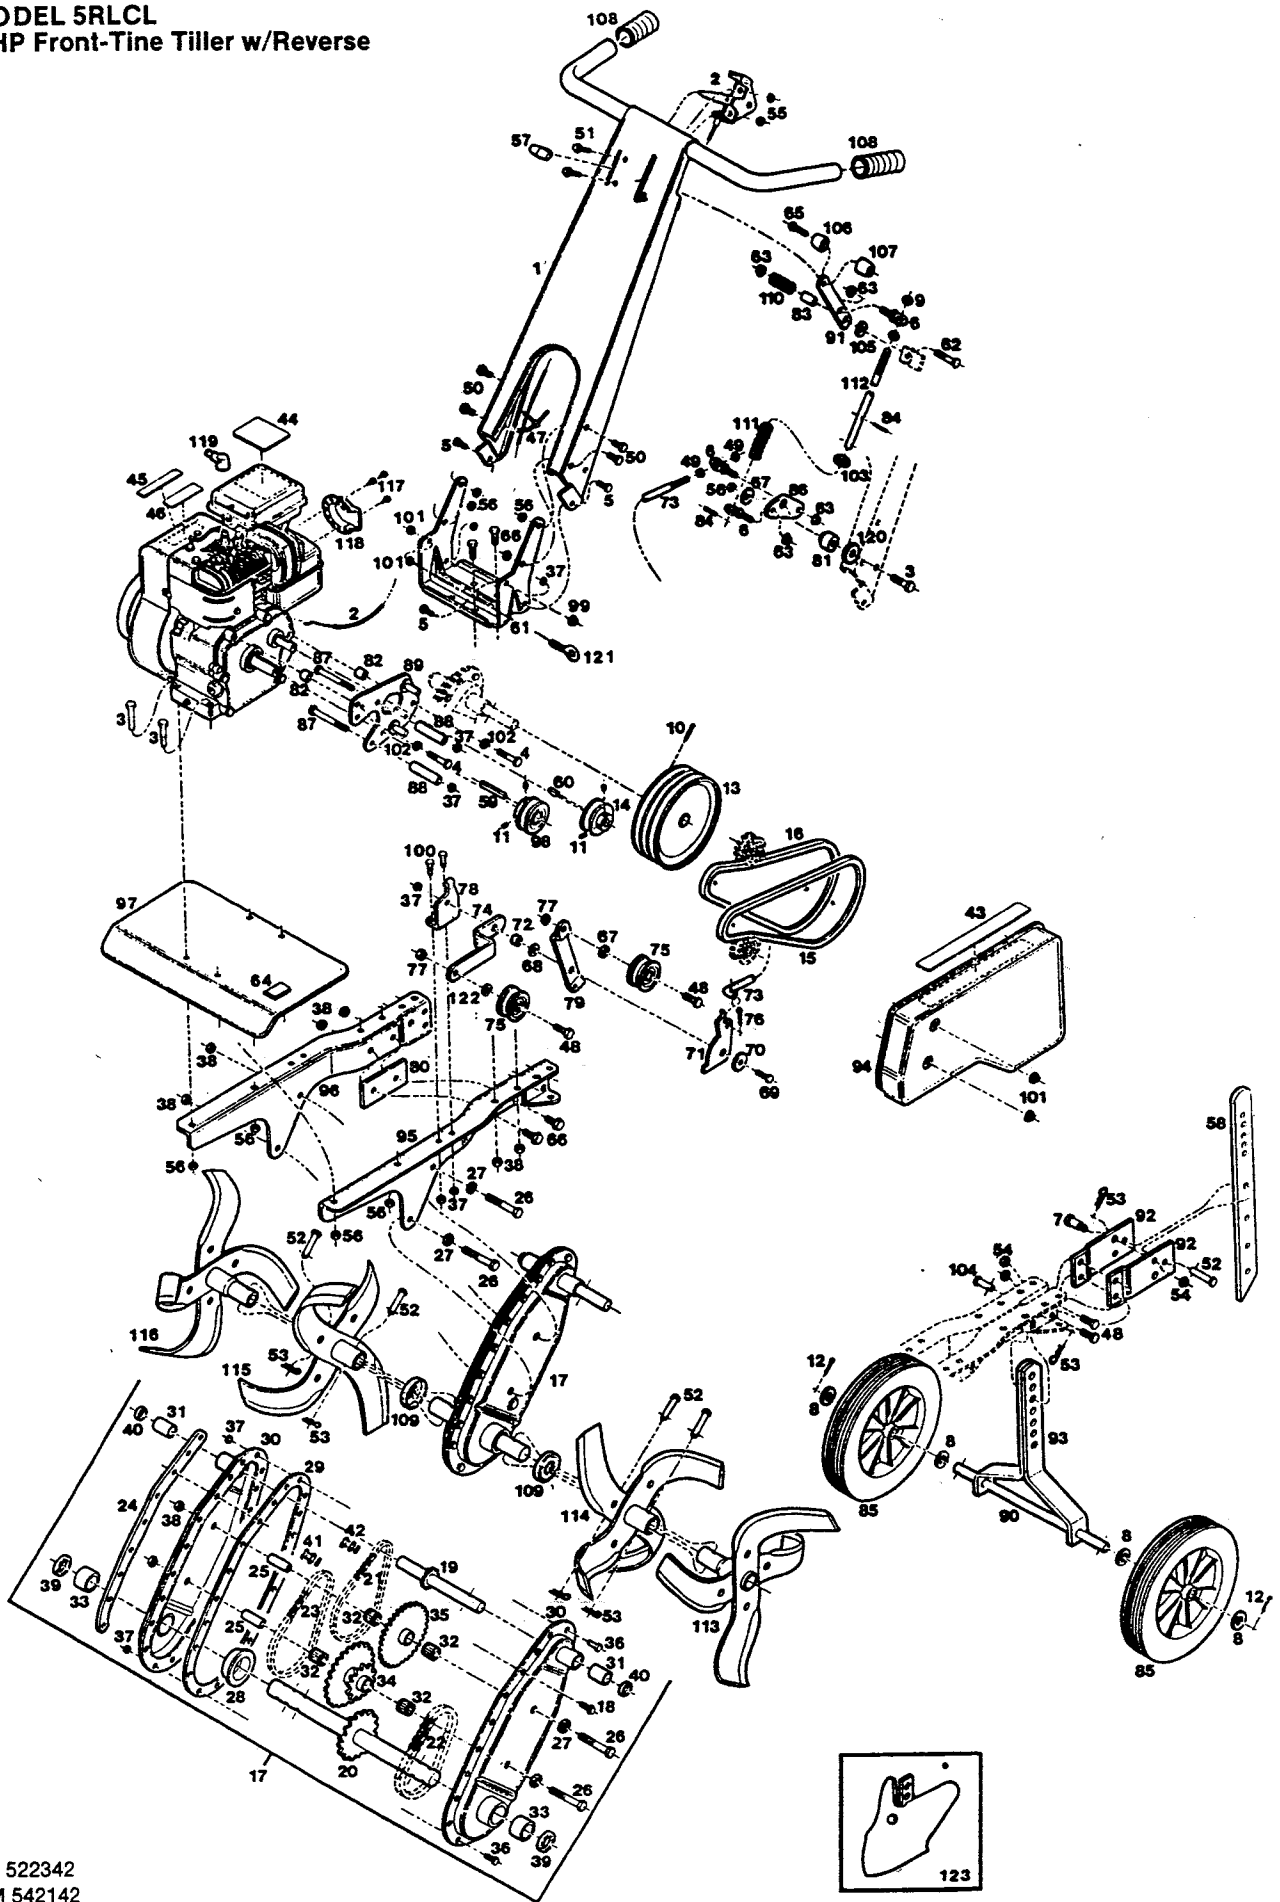

**MODEL 5RLCL
5 HP Front-Tine Tiller w/Reverse**

S/N 522342
O/M 542142
E/M 082099
P/B 545683

**MODEL 5RLCL
5 HP Front-Tine Tiller w/Reverse**

Index No.	Part No.	Description	Index No.	Part No.	Description
1	570473	Handle Panel Assembly	62	450379	Bolt-Hex 1/4 - 20 x 1-3/4
2	780361	Control Throttle w/cable	63	451419	Nut- Hex 1/4 - 20 Flange
3	150250	Bolt-Hex 5/16-18 x 1-1/2	64	446799	Pad - bumper
4	150433	Bolt-Hex 1/4-20 x 2	65	458661	Bolt-Phillips 10 - 24 x 1-1/4
5	449587	Bolt-Hex 1/4-20 x 5/8	66	458968	Bolt-Hex 3/8 - 16 x 1
6	152876	Stud-Lever	67	158469	Washer - 5/16 Flat
7	153650	Bolt-Shoulder 3/8-16	68	152533	Washer-Thrust 1/2 ID x .032 Hardened
8	156075	Washer-Wheel	69	158972	Bolt-Hex 1/4 - 20 x 1
9	310045	Nut-Hex 5/16-18 Whiz	70	462762	Washer-Flat 1-1/8 x.327 x .060
10	314062	Pin-Roll 1/4 x 1-1/8	71	463323	Plate-Idler Pivot
11	315093	Set Screw	72	467829	Spacer-Pivot Plate
12	317016	Cotter Pin 1/8 x 1	73	530402	Rod-Control Idler
13	584789	Pulley Assembly - 2 Groove	74	557330	Arm-Forward Idler
14	584763	Pulley - Reverse	75	672923	Pulley Idler-Assembly
15	421321	Belt - Forward	76	715029	Cotter Pin
16	421339	Belt - Reverse	77	715524	Nut 3/8 - 16 Jam
17	432310	Transmission Assembly	78	771006	Bracket-Idler Mounting
18	153601	Bolt - Hex 1/4 - 20 x 3/4	79	558882	Arm-Reverse
19	417469	Shaft-Input w/Sprocket	80	468058	Spacer-Main Support Beam
20	417501	Shaft-Output w/Sprocket	81	468066	Spacer-Bellcrank
21	425314	Chain Roller, No. 35	82	468678	Spacer
22	425348	Chain Roller, No. 50	83	468801	Spacer-Spring
23	425421	Chain Roller, No. 420	84	489393	Pin-Roll 1/8 x 3/4
24	426015	Strap-Nut Plate	85	498808	Wheel - 10"
25	432922	Sleeve-Bearing	86	530428	Bellcrank-Control Plate
26	458927	Bolt - Hex 3/8 - 16 x 2-3/4	87	450007	Bolt-Hex 1/4 - 20 x 3-1/4
27	461780	Washer - 3/8 INT. Tooth	88	468686	Spacer-Belt Guide
28	468033	Spacer-Tine Shaft	89	591917	Plate Assembly - Belt Guide
29	555151	Gasket - Transmission Housing	90	557116	Axle-Wheel
30	432260	Transmission Half w/Bearings	91	558320	Lever-Engagement
31	423442	Bearing - Input Shaft	92	571232	Plate-Depth Bar
32	423434	Bearing - Sprocket	93	574780	Wheel Bracket
33	617241	Bearing-Output shaft	94	575753	Guard-Belt
34	590984	Sprocket Lower w/Bearings	95	575811	Beam-Main Support L.H.
35	590018	Sprocket - Upper w/Bearings	96	575829	Beam-Main Support R.H.
36	715052	Bolt-Hex 1/4 - 20 x 1/2	97	576249	Hood-Tine
37	715508	Nut-Hex 1/4 - 20 Lock	98	618744	Pulley-Forward
38	715441	Nut-Hex 3/8 - 16 Keps	99	715037	Nut-1/4 - 20 Keps
39	774547	Seal-Output Shaft	100	715045	Bolt-Hex 1/4 - 20 x 3/4
40	774695	Seal-Input Shaft	101	715078	Nut-Hex 1/4 - 20 Whiz
41	425124	Master Link - No. 420	102	715094	Washer - 1/4 Split Lock
42	424903	Master Link No. 35	103	715185	Washer
43	551648	Decal-Caution	104	715375	Pin-Clevis 1/2 x 1-1/4
44	551655	Decal-Tine Warning	105	715607	Washer-Belleville
45	402016	Decal-Hand Placement	106	744086	Knob-Plain
46	551846	Decal-Caution Disengage	107	744094	Knob-Threaded 10-24
47	110379	Cable-Tie	108	751032	Grip-Handlebar
48	159020	Bolt-Hex 3/8 - 16 x 1-1/2"	109	762245	Cover-Tine Hub Seal
49	310052	Nut 1/4 -20	110	775072	Spring Engagement Lever
50	450437	Bolt-Hex 5/16 - 18 x 5/8	111	775080	Spring-Engagement Rod
51	458687	Screw-Hex 10-24 x 1/2	112	783985	Rod-Engagement Lever
52	616532	Pin-Clevis 3/8 x 1-9/16	113	574749	Tine Assembly - L.H. Outer
53	715011	Hairpin Cotter	114	786665	Tine Assembly - L.H. Inner
54	715086	Nut-Hex 3/8 - 16 Toplock	115	786681	Tine Assembly - R.H. Inner
55	715334	Nut-Hex 10 - 24	116	786749	Tine Assembly - R.H. Outer
56	715490	Nut-Hex 5/16 - 18 Toplock	117	120048	Screw-Muffler Deflector
57	744037	Knob-Throttle Lever	118	132142	Deflector-Muffler
58	435032	Bar-Depth	119	110833	Cover-Spark Plug
59	446757	Key-Pulley	120	158212	Washer-5/16 Flat
60	446773	Key-Woodruff	121	155234	Eyebolt 1/4-20
61	447011	Channel-Handle Support	122	311340	Washer-flat 3/8
					OPTIONAL ACCESSORY
			123	465823	Furrowing Kit