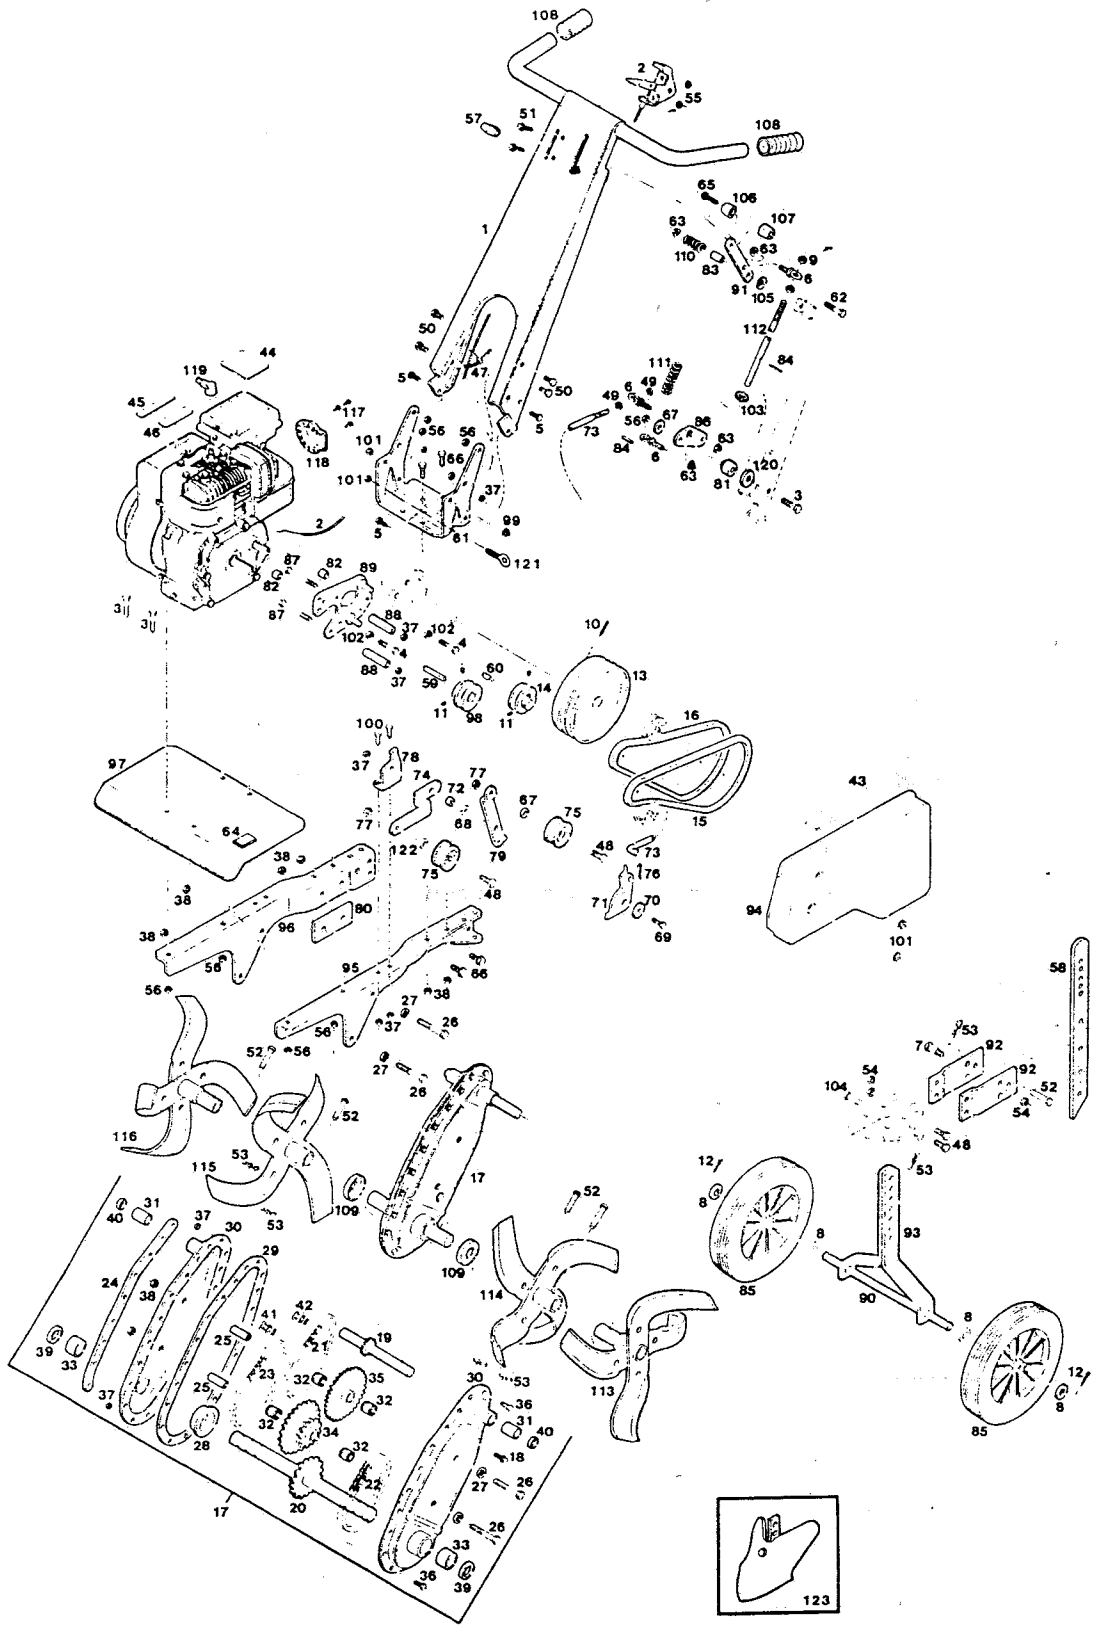

MODEL 5RLCM
5 hp Front-Tine Tiller w/Reverse

S/N 522475
O/M 542168
E/M 082099

**MODEL 5RLCM
5 hp Front-Tine Tiller w/Reverse**

Index No.	Part No.	Description	Index No.	Part No.	Description
1	570473	Handle Panel Assembly	63	451419	Nut- Hex 1/4 - 20 Flange
2	780361	Control Throttle w/cable	64	446799	Pad - bumper
3	150250	Bolt-Hex 5/16-18 x 1-1/2	65	458661	Bolt-Phillips 10 - 24 x 1-1/4
4	150433	Bolt-Hex 1/4-20 x 2	66	458968	Bolt-Hex 3/8 - 16 x 1
5	449587	Bolt-Hex 1/4-20 x 5/8	67	158469	Washer - 5/16 Flat
6	152876	Stud-Lever	68	152553	Washer-Thrust 1/2 ID x .032 Hardened
7	153650	Bolt-Shoulder 3/8-16	69	158972	Bolt-Hex 1/4 - 20 x 1
8	156075	Washer-Wheel	70	462762	Washer-Flat 1-1/8 x.327 x .060
9	310045	Nut-Hex 5/16-18 Whiz	71	463323	Plate-Idler Pivot
10	314062	Pin-Roll 1/4 x 1-1/8	72	467829	Spacer-Pivot Plate
11	315093	Set Screw	73	530402	Rod-Control Idler
12	317016	Cotter Pin 1/8 x 1	74	557330	Arm-Forward Idler
13	584789	Pulley Assembly - 2 Groove	75	672923	Pulley Idler-Assembly
14	490927	Pulley - Reverse	76	715029	Cotter Pin
15	421321	Belt - Forward	77	715524	Nut 3/8 - 16 Jam
16	421339	Belt - Reverse	78	771006	Bracket-Idler Mounting
17	432310	Transmission Assembly	79	558882	Arm-Reverse
18	153601	Bolt - Hex 1/4 - 20 x 3/4	80	468058	Spacer-Main Support Beam
19	417469	Shaft-Input w/Sprocket	81	468066	Spacer-Bellcrank
20	417501	Shaft-Output w/Sprocket	82	468678	Spacer
21	425314	Chain Roller, No. 35	83	468801	Spacer-Spring
22	425348	Chain Roller, No. 50	84	489393	Pin-Roll 1/8 x 3/4
23	425421	Chain Roller, No. 420	85	498808	Wheel - 10"
24	426015	Strap-Nut Plate	86	530428	Bellcrank-Control Plate
25	432922	Sleeve-Bearing	87	450007	Bolt-Hex 1/4 - 20 x 3-1/4
26	458927	Bolt - Hex 3/8 - 16 x 2-3/4	88	468686	Spacer-Belt Guide
27	461780	Washer - 3/8 INT. Tooth	89	591917	Plate Assembly - Belt Guide
28	468033	Spacer-Tine Shaft	90	557116	Axle-Wheel
29	555151	Gasket - Transmission Housing	91	558320	Lever-Engagement
30	432260	Transmission Half w/Bearings	92	571232	Plate-Depth Bar
31	423442	Bearing - Input Shaft	93	574780	Wheel Bracket
32	423434	Bearing - Sprocket	94	575753	Guard-Belt
33	617241	Bearing-Output shaft	95	575811	Beam-Main Support L.H.
34	590984	Sprocket Lower w/Bearings	96	575829	Beam-Main Support R.H.
35	590018	Sprocket - Upper w/Bearings	97	576365	Hood-Tine
36	715052	Bolt-Hex 1/4 - 20 x 1/2	98	618744	Pulley-Forward
37	715508	Nut-Hex 1/4 - 20 Lock	99	715037	Nut-1/4 - 20 Keps
38	715441	Nut-Hex 3/8 - 16 Keps	100	715045	Bolt-Hex 1/4 - 20 x 3/4
39	774547	Seal-Output Shaft	101	715078	Nut-Hex 1/4 - 20 Whiz
40	774695	Seal-Input Shaft	102	715094	Washer - 1/4 Split Lock
41	425124	Master Link - No. 420	103	715185	Washer
42	424903	Master Link No. 35	104	715375	Pin-Clevis 1/2 x 1-1/4
43	551648	Decal-Caution	105	715607	Washer-Belleville
44	553448	Decal-Tine Warning	106	744086	Knob-Plain
45	402016	Decal-Hand Placement	107	744094	Knob-Threaded 10-24
46	551846	Decal-Caution Disengage	108	751032	Grip-Handlebar
47	110379	Cable-Tie	109	762245	Cover-Tine Hub Seal
48	159020	Bolt-Hex 3/8 - 16 x 1-1/2"	110	775072	Spring Engagement Lever
49	310052	Nut 1/4 -20	111	775080	Spring-Engagement Rod
50	450437	Bolt-Hex 5/16 - 18 x 5/8	112	783985	Rod-Engagement Lever
51	458687	Screw-Hex 10-24 x 1/2	113	574749	Tine Assembly - L.H. Outer
52	616532	Pin-Clevis 3/8 x 1-9/16	114	786665	Tine Assembly - L.H. Inner
53	715011	Hairpin Cotter	115	786681	Tine Assembly - R.H. Inner
54	715086	Nut-Hex 3/8 - 16 Toplock	116	786749	Tine Assembly - R.H. Outer
55	715334	Nut-Hex 10 - 24	117	120048	Screw-Muffler Deflector
56	715490	Nut-Hex 5/16 - 18 Toplock	118	132142	Deflector-Muffler
57	744037	Knob-Throttle Lever	119	110833	Cover-Spark Plug
58	435032	Bar-Depth	120	158212	Washer-5/16 Flat
59	446757	Key-Pulley	121	155234	Eyebolt 1/4-20
60	446773	Key-Woodruff	122	311340	Washer-flat 3/8
61	447011	Channel-Handle Support			OPTIONAL ACCESSORY
62	450379	Bolt-Hex 1/4 - 20 x 1-3/4	123	465823	Furrowing Kit