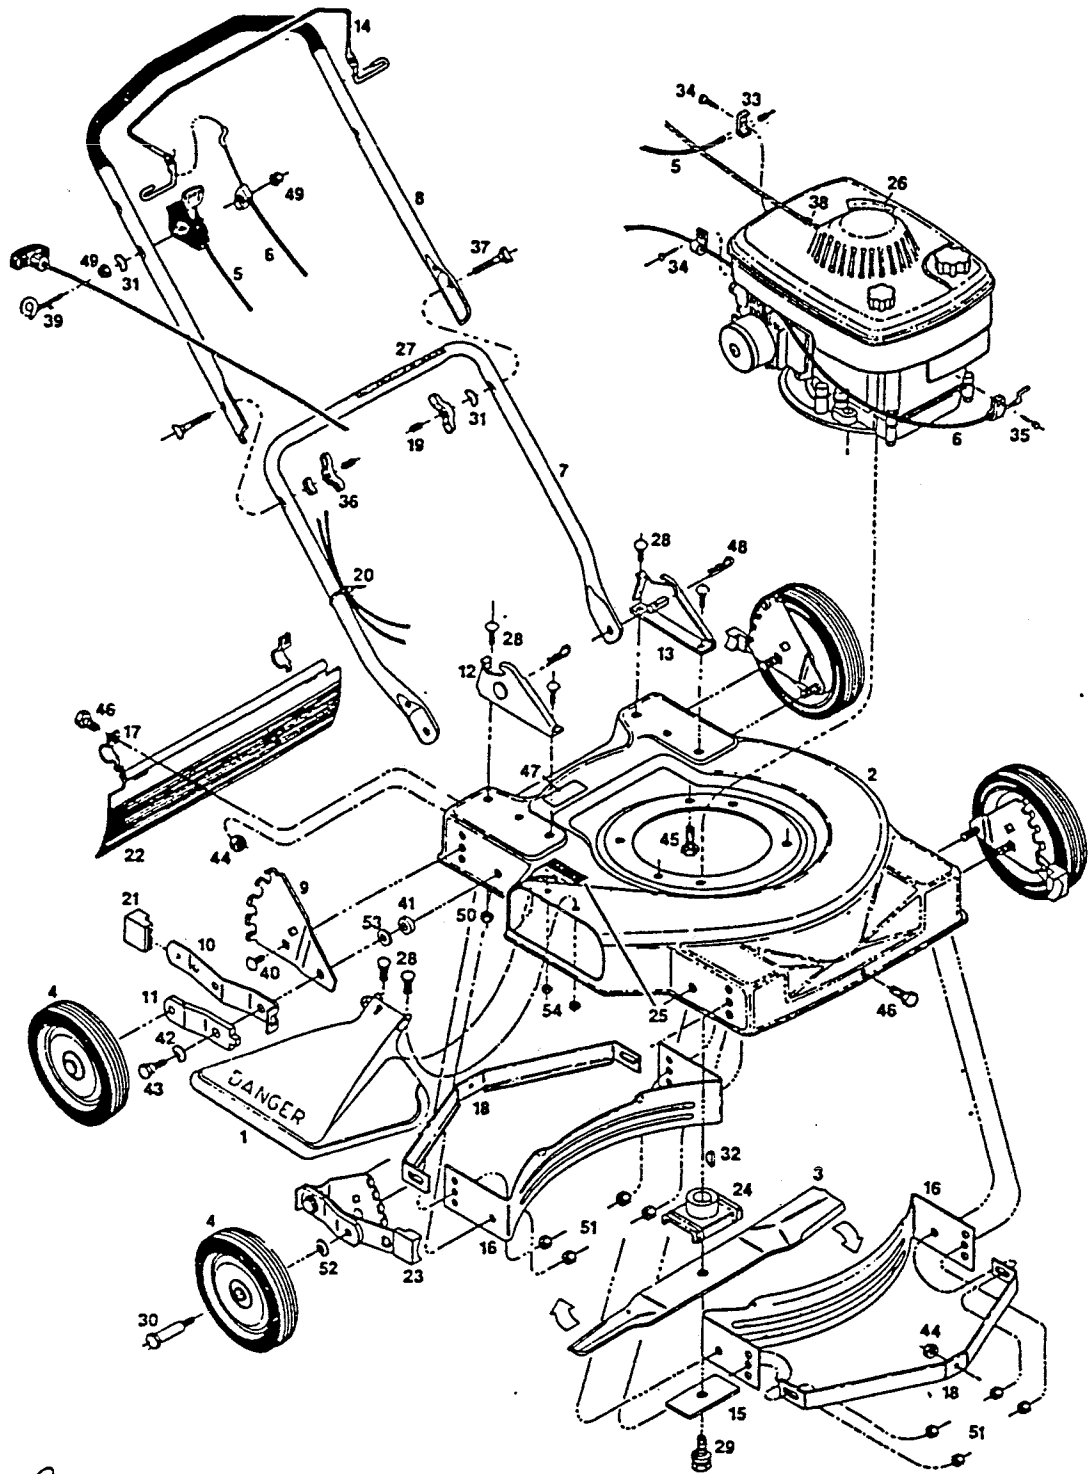

Model 60D
20" Rotary Mower
Grass Catcher GC-12

226043

Model 60D
20" Rotary Mower
Grass Catcher GC-12

INDEX NO.	PART NO.	DESCRIPTION
1	028886	Chute Deflector Assembly*
2	028902	Deck - 20"
3	030296	Blade - 20" - Offset
4	040998	Wheel - 8"
5	050906	Control - Throttle w/Cable
6	051037	Cable - Engine/Blade Control*
7	071563	Handle - Lower
8	071159	Handle - Upper
9	090589	Back Plate - Height Adjuster
10	090613	Setting Lever - Height Adjuster
11	090969	Wheel Lever - Height Adjuster
12	104661	Handle Bracket - Right Hand
13	104679	Handle Bracket - Left Hand
14	107912	Bail - Engine/Blade Control*
15	106005	Blade Washer
16	106625	Baffle - Front and Rear
17	106914	Clip - Trailing Shield
18	106997	Deck Stiffener
19	110064	Bolt Cap
20	110379	Cable Tie
21	111260	Plastic Tip - Height Adjuster
22	111617	Trailing Shield - Plastic*
23	128686	Height Adjuster Assembly
24	126466	Blade Adapter
25	144063	Decal - Danger*
26	149468	Decal - Blade Warning*
27	144899	Decal - Starting Instructions
28	150011	Bolt - Carriage 1/4-20 x 5/8 Gr 5
29	152496	Bolt - Blade 3/8-24 x 1
30	150730	Shoulder Bolt - Wheel
31	150201	Washer - Curved 5/16
32	150276	Woodruff Key No. 6
33	150318	Cable Clamp
34	150623	Screw - Sheet Metal 10x5/8
35	151613	Bolt - Hex HD Sems 10-32x3/8
36	151795	Wing Nut 5/16-18
37	151936	Bolt - Curved HD Crg 5/16-18x2 1/4
38	152074	Rope Stop
39	152629	Eyebolt - Rope Guide
40	152405	Bolt - Carriage 3/8-16 x 3/4
41	152413	Washer - Plastic - Height Adjuster
42	152421	Washer - Spring - Height Adjuster
43	153643	Shoulder Bolt - Height Adjuster
44	452318	Nut - #10-24 Hx Nylon Insert
45	457168	Bolt - 3/8-16 x 7/8 TDFM
46	458687	Bolt - Hex Head 10-24 x 1/2
47	714170	Decal - Model Number
48	715011	Hairpin Cotter
49	715037	Locknut - 1/4-20 Keps
50	715078	Locknut - 1/4-20 Flanged Whiz
51	715086	Locknut - 3/8-16 Top
52	715607	Washer - Belleville
53	715417	Washer - 3/8 SAE
54	715508	Locknut - 1/4-20 Top