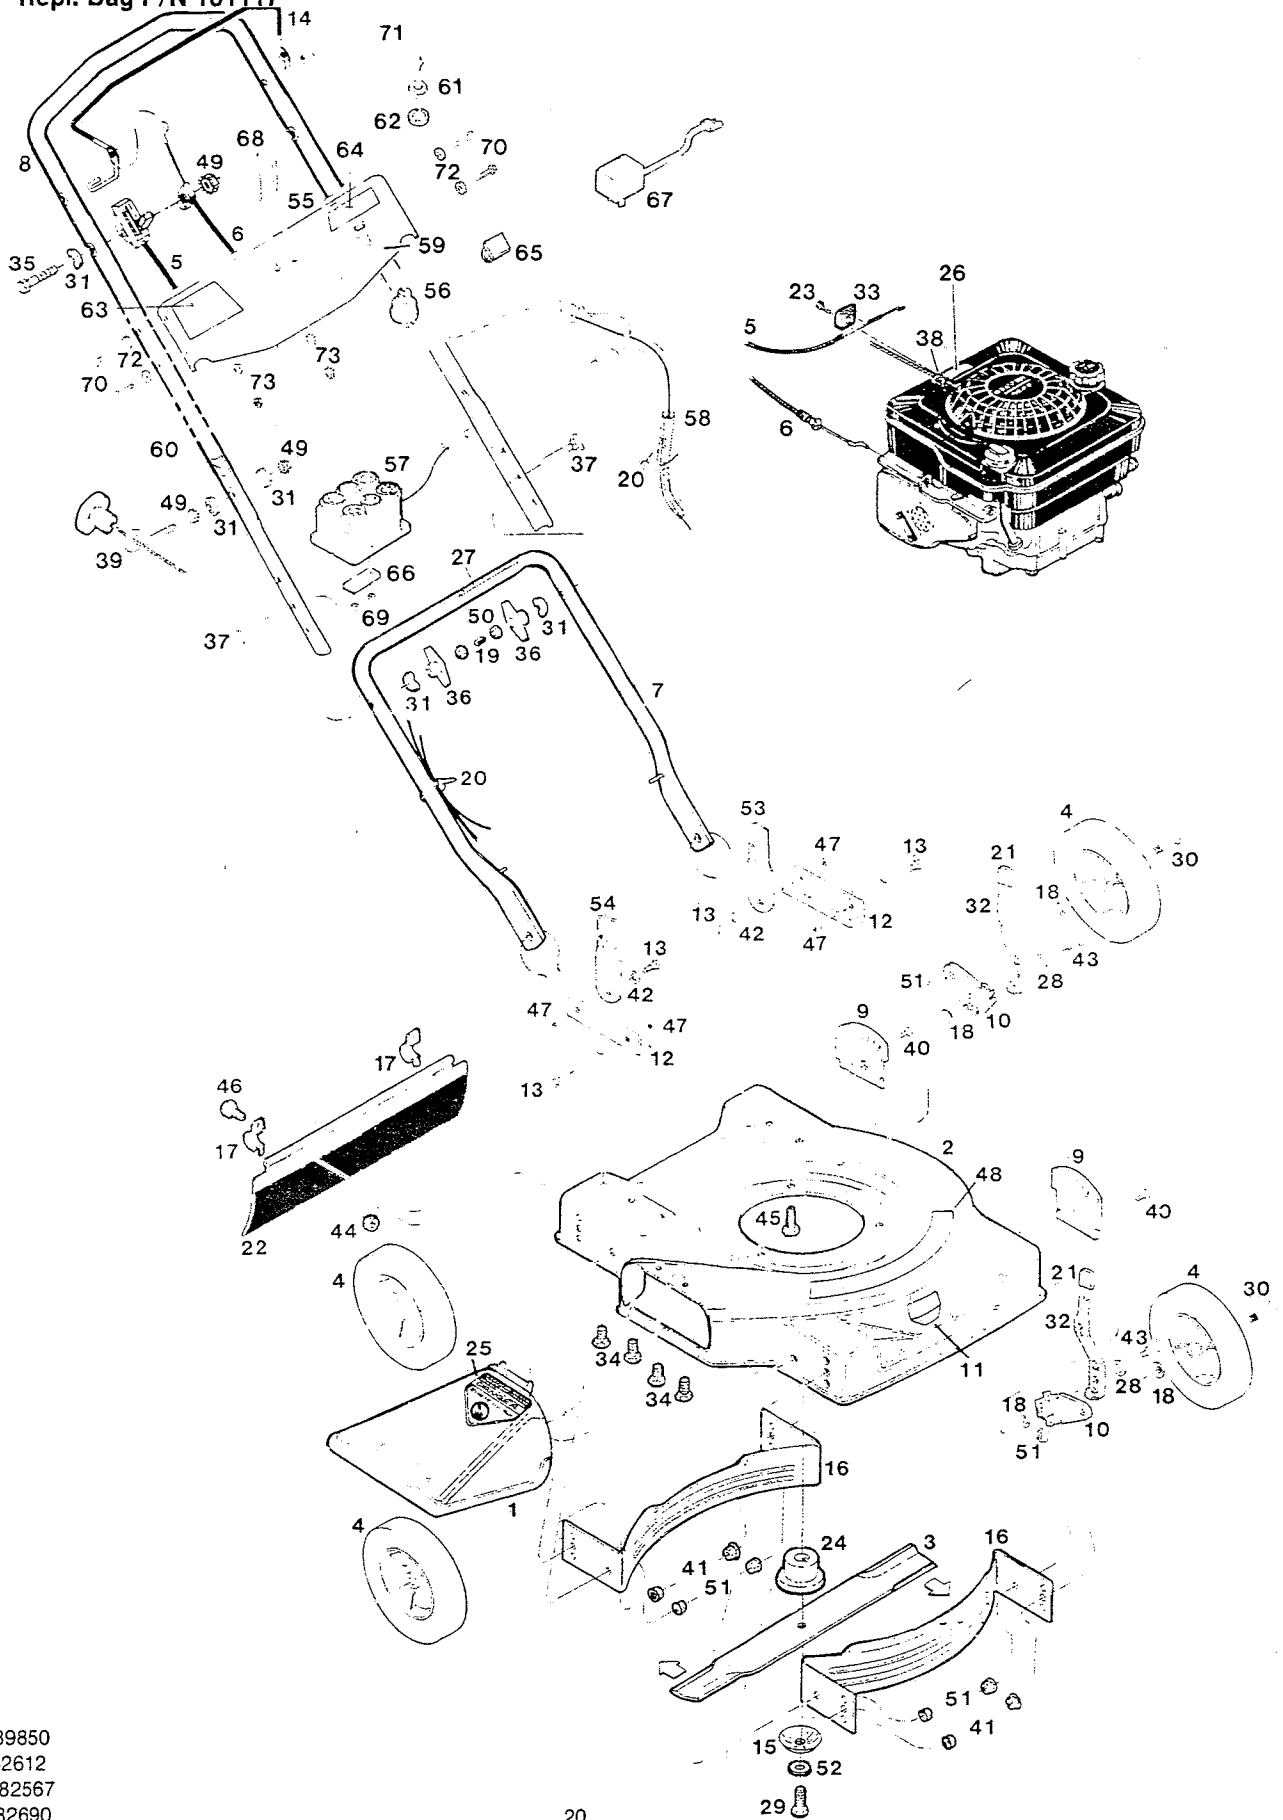

MODEL 60ESM
4 hp 20" Cut Side-Discharge Mower
Uses Grass Catcher Model GC12
Grass Catcher P/N 160572
Repl. Bag P/N 161117

S/N 239850
P/L 082612
O/M 082567
E/M 082690

MODEL 60ESM
4 hp 20" Cut Side-Discharge Mower
Uses Grass Catcher Model GC12
Grass Catcher P/N 160572
Repl. Bag P/N 161117

INDEX PART

NO.	NO.	DESCRIPTION
1	391771	Chute Deflector Assembly
2	022699	Deck - 20"
3	031369	Blade - 20"
4	043158	Wheel - 8" x 1-1/2" Pl. Dia.
5	053047	Control - Throttle w/Cable
6	053055	Cable - Engine/Blade Control
7	073403	Handle - Lower
8	073563	Handle - Upper
9	092775	Back Plate - Height Adjuster
10	091819	Arm Wheel
11	001438	Decal - 20"
12	092718	Handle Bracket - R.H. and L.H.
13	164756	Shoulder Bolt - Handle Bracket
14	073573	Bail - Engine/Blade Control
15	164681	Washer - Blade Conical
16	088930	Baffle - Front and Rear
17	106914	Clip - Trailing Shield
18	715607	Washer - Belleville
19	110064	Bolt Cap
20	110379	Cable Tie
21	114462	Plastic Tip - Height Adjuster
22	114421	Trailing Shield - Plastic
23	150623	Screw #10-24 x 5/8 HWH
24	094933	Blade Adapter
25	144063	Decal - Danger
26	001206	Decal - Blade Warning
27	799599	Decal - Starting Instructions
28	164020	Washer - Hardened
29	157255	Bolt - Blade 3/8-24 x 1-1/4 Gr. 8
30	166620	Shoulder Bolt - Wheel
31	150201	Washer - Curved 5/16"
32	092817	Lever - Setting Hgt. Adjust.
33	157552	Cable Clamp
34	164998	Bolt 1/4-20 x 1/2 TD FM
35	616094	Bolt - 1/4-20 x 2-1/2 HHCS
36	113589	Wing Nut
37	151936	Bolt - Curved HD Crg 5/16-18 x 5/8

INDEX PART

NO.	NO.	DESCRIPTION
38	152074	Rope Stop
39	152371	Eyebolt - Rope Guide
40	158907	Bolt - Carriage 5/16-18 x 5/8
41	157610	Nut - 5/16-18 Flange Lock
42	583302	Washer - Spring - Height Adjuster
43	164897	Shoulder Bolt - Height Adjuster
44	452318	Nut - #10-24 Hex Nylon Insert
45	164999	Bolt - 3/8-16 x 7/8 TDFM
46	458687	Bolt - Hex Head #10-24 x 1/2
47	310151	Nut - 5/16-18 Nylock
48	799822	Decal Lawn Chief
49	715037	Locknut - 1/4-20 Keps
50	310045	Nut 5/16 - 18 Hex
51	156406	3/8-16 Nut - Flange Lock
52	156877	Washer - 3/8 Hardened
53	092734	Plate - Height Adj. Hdle. L.H.
54	092759	Plate - Height Adj. Hdle. R.H.
55	018846	Panel - Handle
56	050252	Switch - Ignition
57	134601	Battery - 12 Volt
58	138743	Wiring Harness
59	144089	Decal - Ignition
60	147322	Decal - Aux. Rope Start
61	310102	Nut - Hex 5/8-32
62	311241	Washer - Lock 5/8 Int. Tooth
63	716761	Decal - Electric Start Instr.
64	716779	Decal - Danger Elect. Start
65	819714	Clip Wiring Press-on
66	101246	Plate - Reinforcing
67	132571	Battery Charger
68	151886	Screw - Machine Rd #8-32 x 3-1/4"
69	151894	Locknut - Hex #8-32
70	156836	Bolt #10-24 x 1-1/8
71	304352	Keys - Ignition
72	715136	Washer #10 Flat
73	715334	Nut #10-24 Keps

S/N 239850
P/L 082612
O/M 082567
E/M 082690