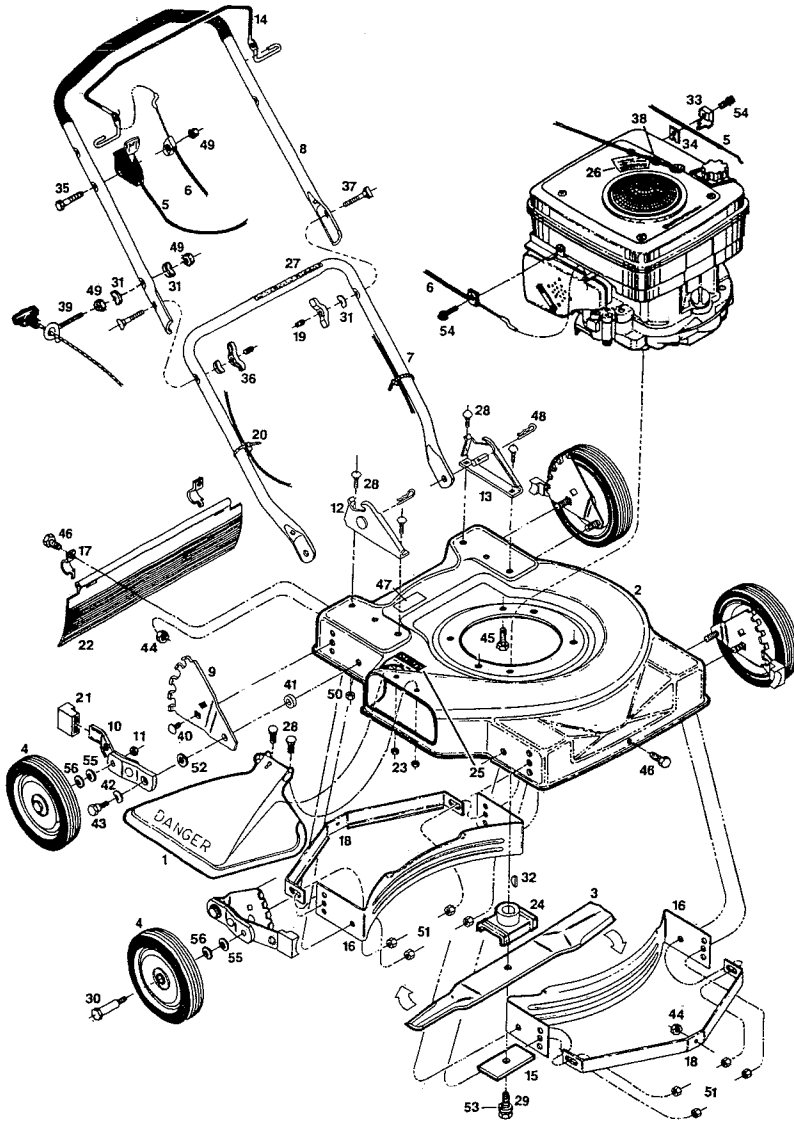

NOTE: Parts are right or left hand as viewed from operator position.
 Approximate cutting heights 1½" to 3½".
 Specifications subject to change without prior notice.

INDEX NO.	PART NO.	DESCRIPTION
1	013573	Chute Deflector Assembly*
2	013342	Deck - 20"
3	030296	Blade - 20" - Offset
4	041822	Wheel - 8"
5	051458	Control - Throttle w/Cable
6	051425	Cable - Engine/Blade Control*
7	071563	Handle - Lower
8	071159	Handle - Upper
9	090589	Back Plate - Height Adjuster
10	091033	Arm Assembly Wheel
11	715524	Locknut 3/8-16 Jam
12	104661	Handle Bracket - Right Hand
13	104679	Handle Bracket - Left Hand
14	109298	Bail - Engine/Blade Control*
15	106005	Blade Washer
16	106625	Baffle - Front and Rear
17	106914	Clip - Trailing Shield
18	106997	Deck Stiffener
19	110064	Bolt Cap
20	110379	Cable Tie
21	112540	Plastic Tip - Height Adjuster
22	111617	Trailing Shield - Plastic*
23	715508	Nut - 1/4-20 Top
24	126466	Blade Adapter
25	144063	Decal - Danger*
26	001206	Decal - Blade Warning*
27	144899	Decal - Starting Instructions
28	150011	Bolt - Carriage 1/4-20 x 5/8 Gr 5
29	157255	Bolt - Blade 3/8-24 x 1
30	150730	Shoulder Bolt - Wheel
31	150201	Washer - Curved 5/16
32	150276	Woodruff Key No. 6
33	157552	Cable Clamp
34	157560	Casing Plate
35	153874	Bolt - 1/4-20 x 2½ HHCS
36	151795	Wing Nut 5/16-18
37	151936	Bolt - Curved HD Crg 5/16-18x2¼
38	152074	Rope Stop
39	152371	Eyebolt - Rope Guide
40	152405	Bolt - Carriage 3/8-16 x 3/4
41	156182	Washer - Plastic - Height Adjuster
42	152421	Washer - Spring - Height Adjuster
43	156125	Shoulder Bolt - Height Adjuster
44	452318	Nut - #10-24 Hex Nylon Insert
45	457168	Bolt - 3/8-16 x 7/8 TDFM
46	458687	Bolt - Hex Head 10-24 x 1/2
47	714170	Decal - Model Number
48	715011	Hairpin Cotter
49	715037	Locknut - 1/4-20 Keps
50	715078	Locknut - 1/4-20 Flanged Whiz
51	451492	3/8-16 Top Lock
52	156877	Washer - 3/8
53	156919	Lockwasher - 3/8
54	155366	Screw - #10-24 x 5/8 HWH
55	715417	Washer - 3/8 SAE
56	715607	Washer - Belleville