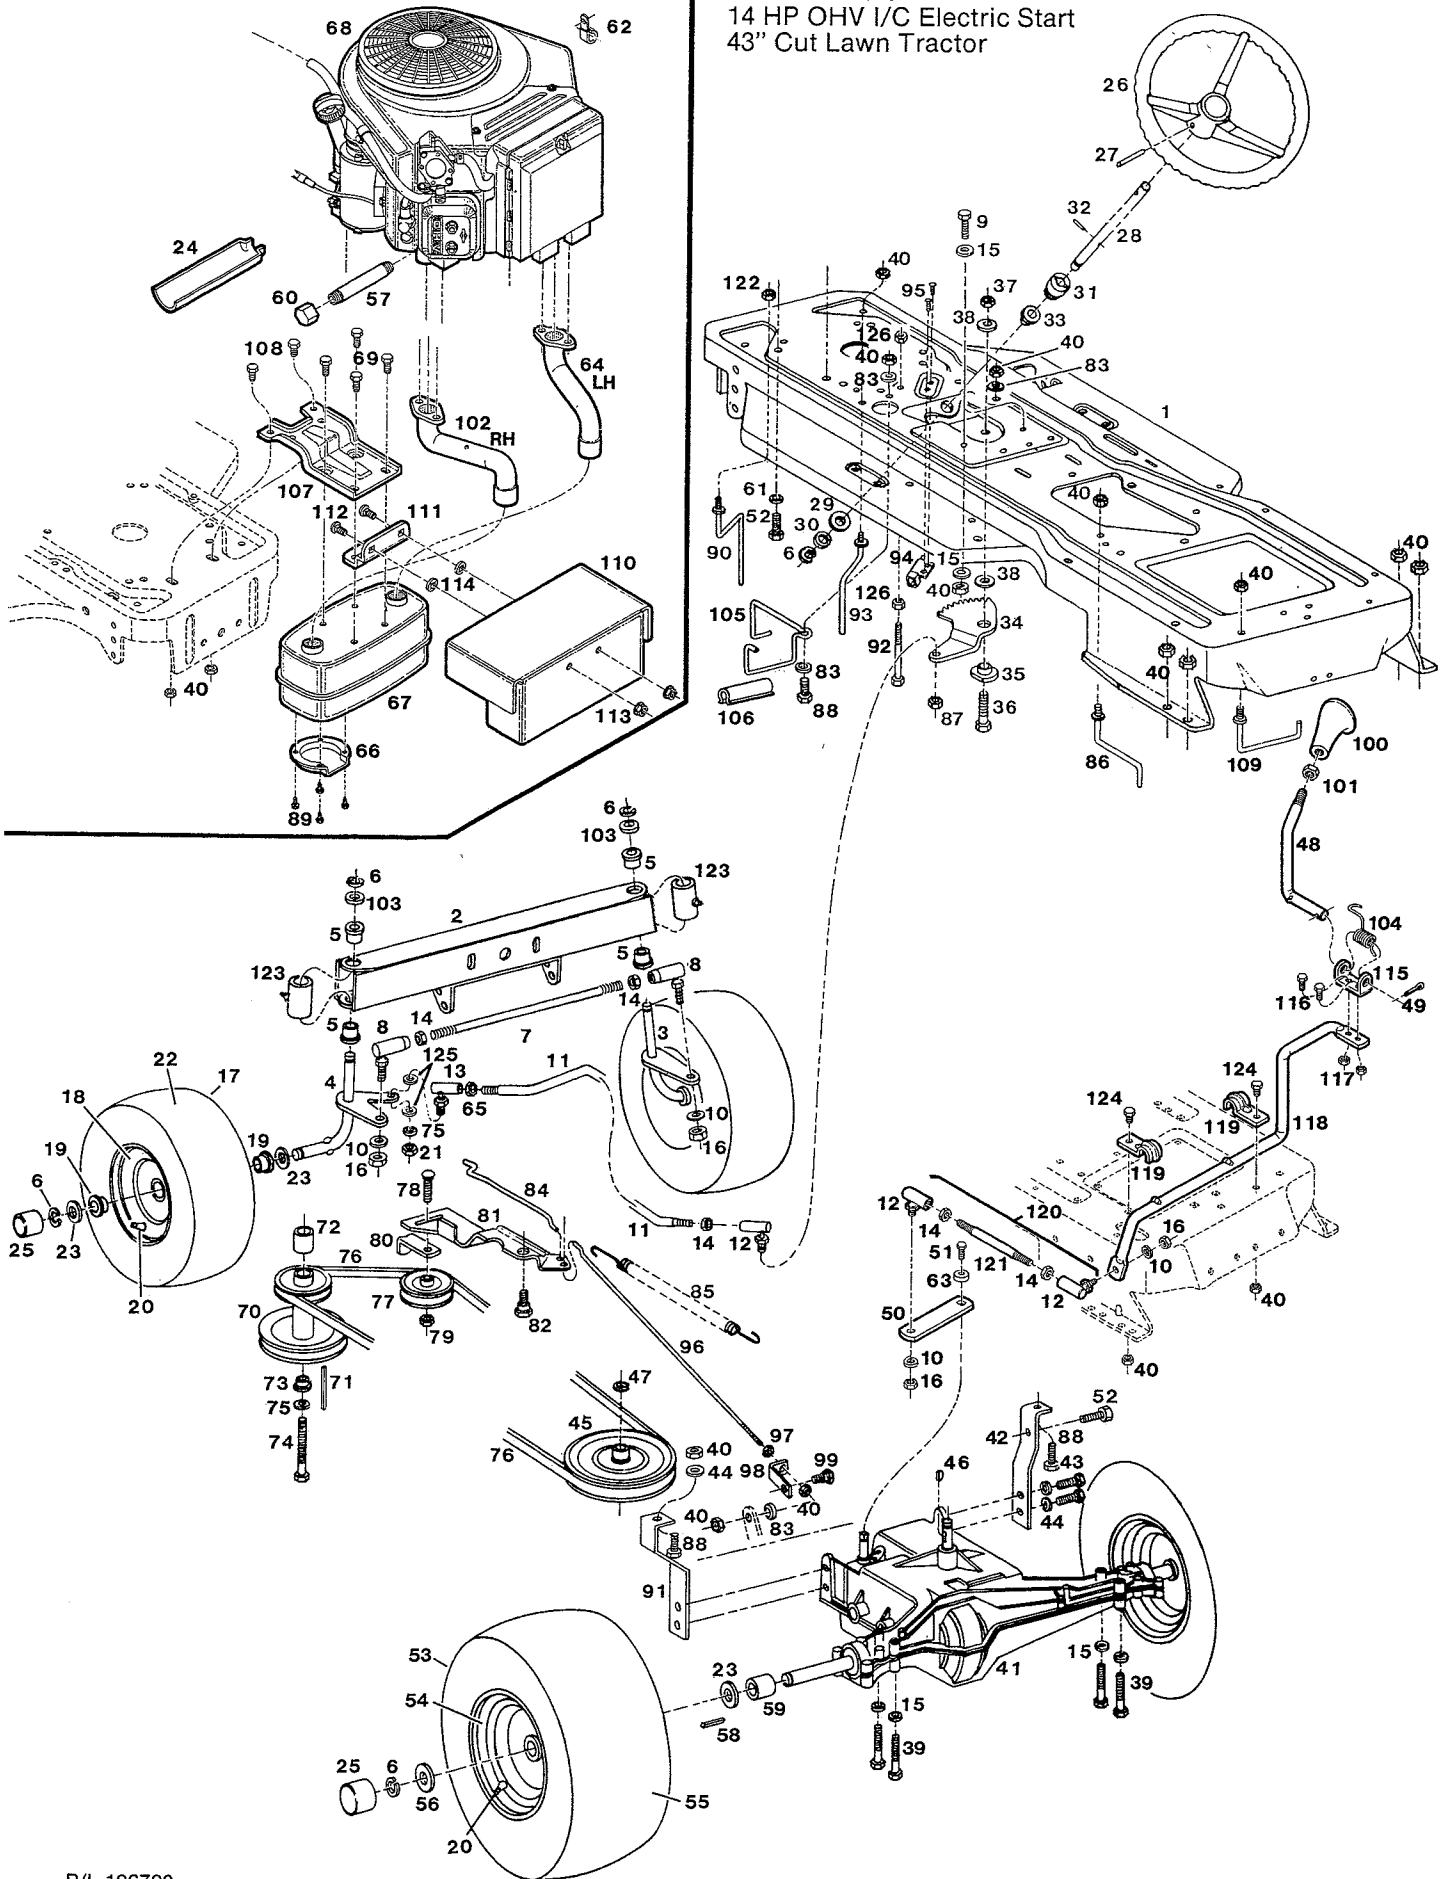

MODEL 620-J
14 HP OHV I/C Electric Start
43" Cut Lawn Tractor

MODEL 620 CHASSIS GROUP

MODEL 620-J
14 HP OHV I/C Electric Start
43" Cut Lawn Tractor