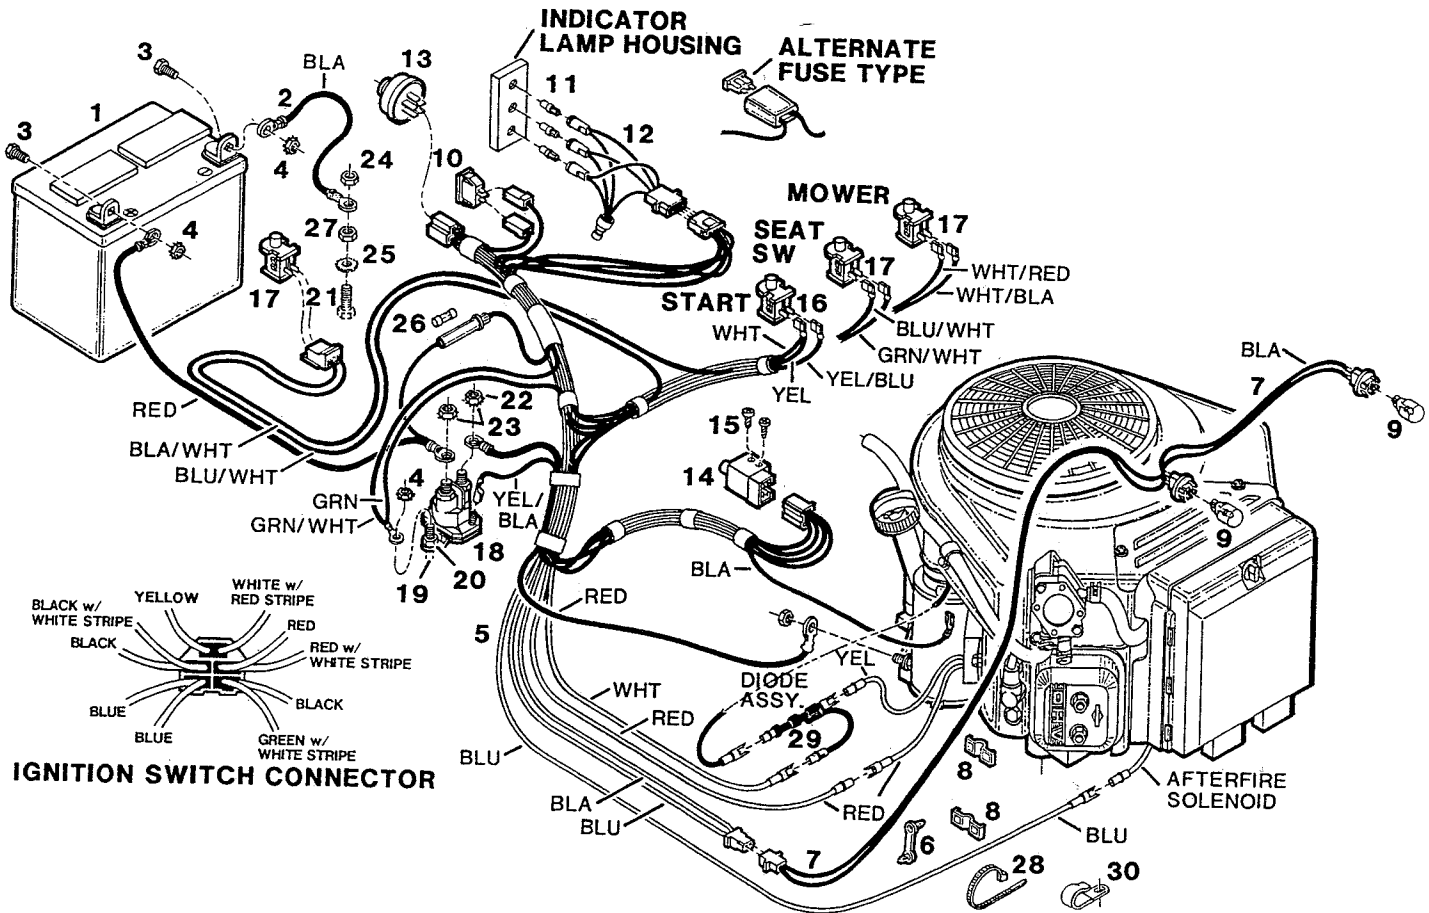

## MODEL 620 ELECTRICAL SYSTEM

Index No.	Part No.	Description	Index No.	Part No.	Description
1	135350	Battery - 12 volt	16	135822	Switch - no start
2	134908	Wire - battery ground, black	17	134833	Switch - system interlock
3	449587	Bolt - hex 1/4-20 x 5/8	18	134940	Solenoid - starter
4	715037	Nut - hex 1/4-20 keps	19	158121	Bolt - hex 1/4-20 x 3/4
5	137992	Harness - wiring	20	616375	Nut - hex 1/4-20
6	112326	Retainer - harness	21	152108	Bolt - hex 5/16-18 x 1
7	136945	Harness - headlights	22	157974	Nut - hex 5/16-24
8	134676	Retainer - harness, press-on	23	152975	Washer - lock 5/16 ext tooth
9	135533	Bulb - headlights	24	150136	Nut - hex 5/16-18
10	135814	Switch - headlights	25	153510	Washer - lock 5/16 int tooth
11	136051	Bulb - monitor indicator	26	*	Fuse - 15 amp
12	136192	Harness - indicator lights	27	616342	Nut - hex 5/16-18
13	138081	Switch - ignition	28	110379	Tie - cable
14	134825	Switch - clutch interlock	29	138099	Diode - wiring
15	157933	Screw - pan head	30	135145	Retainer - wire