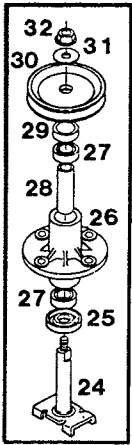

MODEL 620-J
14 HP OHV I/C Electric Start
43" Cut Lawn Tractor

MODEL 620-J
14 HP OHV I/C Electric Start
43" Cut Lawn Tractor

43" MOWER DECK AND DRIVE

Index No.	Part No.	Description	Index No.	Part No.	Description
1	022012	Deck - mower 43"	36	086355	Pulley - idler
2	014498	Bracket - deck lift R.H.	37	086603	Retainer - belt
3	014506	Bracket - deck lift L.H.	38	158444	Bolt - carriage 3/8-16 x 2
4	019489	Bracket - deck drawbar	39	310011	Nut - hex lock 3/8-16
5	715391	Nut - hex 3/8-16 flange	40	086660	Arm - blade brake w/brake pad (includes 44 & 45)
6	616342	Nut - hex 5/16-18 center lock	41	086678	Arm - blade brake w/o brake pad
7	715185	Washer - flat 5/16	42	086611	Arm - idler w/brake pad (includes 43, 44 & 45)
8	014431	Drawbar - deck	43	019547	Arm - idler w/o brake pad
9	097469	Pin - drawbar	44	135046	Pad - brake
10	715011	Hairpin - cotter	45	159152	Rivet - brake pad 3/16 x 1/2
11	158691	Nut - eccentric, deck leveling	46	019497	Bracket - idler arm
12	152108	Bolt - hex 5/16-18 x 1	47	159236	Nut - hex lock 5/16 - 18 flange
13	159194	Washer - flat 5/16 special	48	381616	Bolt - shoulder 3/8-16 x 2-3/4
14	019521	Guard - toe	49	715482	Nut - hex 3/8-16 flanged
15	114074	Deflector - discharge opening	50	158337	Washer - flat 3/8
16	086595	Pin - deflector hinge	51	086694	Rod - brake release
17	086322	Spring - deflector	52	616375	Nut - hex lock 1/4-20
18	019513	Bracket - deflector	53	109637	Spring - brake engaging
19	450437	Bolt - hex 5/16-18 x 5/8	54	086710	Spring - clutch engaging
20	019471	Blade - hi lift 21-3/4	55	086686	Guard - belt pulley LH
21	158543	Bolt - hex nylock 3/8-24 x 1	56	337584	Washer - flat
22	158055	Washer - conical lock	57	042226	Wheel - deck 6"
23	015891	Spindle Assembly - blade (includes 24-32)	58	157495	Bolt - shoulder 3/8-16 x 2-3/8
24	098160	Shaft - blade w/saddle	59	019455	Bracket - deck wheel, rear
25	134981	Shield - dust	60	019505	Bracket - deck wheel, front
26	134973	Housing - shaft and bearings	61	019539	Brace - wheel bracket
27	095406	Bearing - shaft	62	381608	Washer - flat
28	095398	Spacer - bearings	63	150185	Washer - split lock 3/8
29	159319	Spacer - drive pulley	64	382200	U-Bolt - spring anchor
30	098152	Pulley - drive	65	715334	Nut - hex keps #10-24
31	157396	Washer - pulley retainer	66	616615	Nut - hex #10-24 cntr. lock
32	159301	Nut - hex lock 7/16-20	-	143115	Decal - DANGER
33	159202	Bolt - hex tap 5/16-18 x 1-3/8	-	019299	Deck assembly - complete
34	159830	Bolt - hex tap 5/16-18 x 7/8			
35	138487	Belt - blade drive