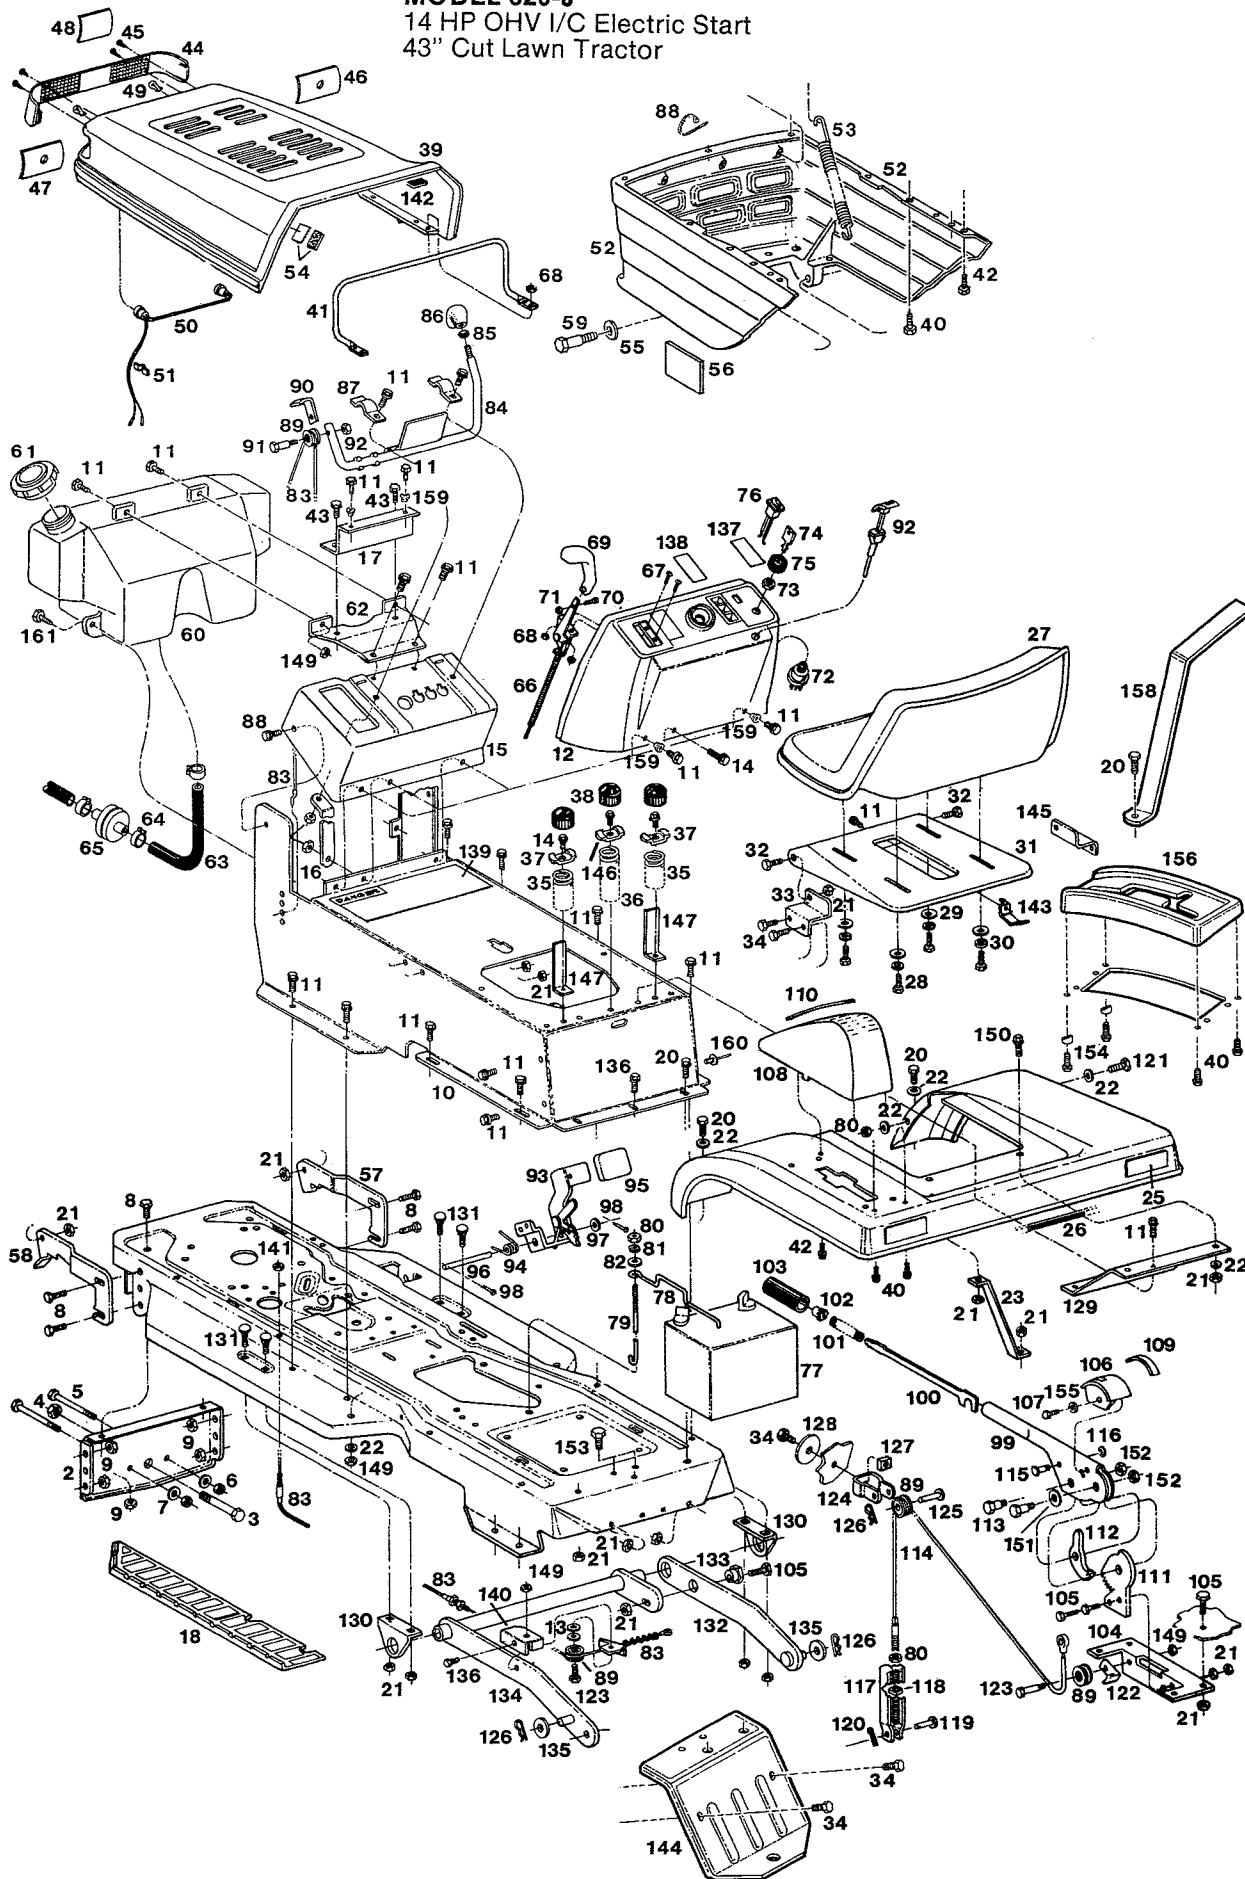

# MODEL 620 MAIN FRAME

**MODEL 620-J**  
14 HP OHV I/C Electric Start  
43" Cut Lawn Tractor

Index No.	Part No.	Description	Index No.	Part No.	Description
1	019323	Frame - main	81	715094	Washer - lock 1/4
2	019240	Bracket - front axle	82	615690	Washer - flat 1/4
3	380303	Bolt - hex shoulder 1/2-13 x 2-5/8	83	051755	Cable - mower drive control
4	380311	Nut - hex jam 1/2-13 lock	84	098848	Lever - mower drive control
5	151266	Bolt - hex 3/8-16 x 3	85	615625	Nut - hex jam 1/2-13
6	310011	Nut - hex 3/8-16 ctr lock	86	112664	Knob - lever
7	158055	Washer - conical	87	097253	Clip - lever retaining
8	157636	Bolt - hex 5/16-18 x 3/4 whiz	88	110379	Strap - tie
9	157628	Nut - hex lock 5/16-18	89	112177	Pulley - cable
10	017996	Console - chassis	90	096305	Retainer - cable
11	158089	Screw - taptite 1/4-20 x 1/2	91	157446	Bolt - shoulder 1/4-20 x 1-3/8
12	114199	Dash - plastic	92	052183	Control - choke w/cable
13	158956	Washer - 1/4 special	93	109777	Pedal - clutch/brake w/brake lever
14	450858	Bolt - hex 1/4-20 x 3/4	94	100008	Spring - pedal return
15	013763	Support - dash	95	112235	Pad - pedal
16	013771	Brace - dash	96	087668	Shaft - pedal
17	013789	Brace - dash & fuel tank	97	158873	Washer - flat 1/2
18	113050	Pad - foot, L.H. platform	98	151472	Pin - cotter
	113043	Pad - foot, R.H. platform (not shown)	99	013748	Lever - height adjusting
19	018028	Fender - rear wheels	100	097303	Rod - lever
20	158972	Bolt - hex 1/4-20 x 1	101	097295	Spring - lever
21	616342	Nut - hex 5/16-18	102	112672	Knob - adjusting lever
22	158113	Washer - flat	103	112680	Grip - lever
23	014357	Brace - fender L.H.	104	014134	Bracket - adjusting lever
24	152108	Bolt - hex 5/16-18 x 1	105	158998	Bolt - hex 5/16-18 x 3/4
25	112755	Reflector - fender, red	106	113316	Indicator - height of cut
26	112318	Strip - fender trim	107	158527	Screw 8-32 x 3/8
27	135186	Seat	108	113308	Cover - height adjust lever
28	450346	Bolt - hex 5/16-18 x 3/4	109	008433	Decal - height indicator numbers
29	715185	Washer - flat 5/16	110	008425	Decal - cover, height of cut
30	311118	Washer - lock 5/16	111	098459	Quadrant - height adjust
31	013011	Plate - seat mount	112	098467	Pawl - height adjust
32	157503	Bolt - hex shoulder, 5/16-18 x 5/8	113	158675	Bolt - shoulder 5/16-18 x 5/8
33	013896	Bracket - seat plate L.H.	114	051789	Cable - deck lifting
34	450437	Bolt - hex 5/16-18 x 5/8	115	097337	Pin - clevis
35	109694	Spring - seat, short	116	158857	E Ring
36	097493	Spring - seat, long	117	159137	Clevis - lift cable
37	095174	Clamp - seat spring	118	157966	Nut - square 1/4-20
38	112334	Cover - seat spring	119	157263	Pin - clevis
39	113019	Hood - upper	120	715029	Pin - cotter 3/32 x 3/4
40	158832	Screw - plastite #10 x 1/2	121	159004	Bolt - hex 1/4-20 x 3/4
41	098343	Support - hood	122	097352	Retainer - cable
42	159400	Screw #10-24 x 1	123	158683	Bolt - shoulder 1/4-20 x 1
43	158097	Screw - taptite 1/4-20 x 5/8	124	097279	Clevis - pulley, fender
44	112565	Lens - headlights	125	097287	Pin - clevis
45	158865	Screw - taptite 6 x 1/2	126	715011	Hairpin cotter
46	136317	Reflector - light R.H.	127	158923	Nut - square 5/16-18
47	136325	Reflector - light L.H.	128	014142	Washer - formed
48	136333	Reflector - center	129	013128	Bracket - fender, rear
49	135533	Bulb - headlight	130	013813	Bracket - hanger
50	136945	Wire - headlights	131	313502	Bolt - rd. head 5/16-18 x 1
51	134676	Clip - wire, press-on	132	019976	Link - suspension R.H.
52	113183	Hood - lower	133	158691	Nut - eccentric, deck leveling
53	136416	Spring - hood	134	019984	Suspension Assembly - lift
54	136671	Fastener - hood (hook & loop)	135	156075	Washer - flat 1/2
55	715417	Washer flat 3/8	136	159228	Screw - tapping 5/16-18 x 3/4
56	006874	Decal - heat reflective	137	006593	Plate - monitor lights
57	176347	Bracket - lower hood R.H.	138	006601	Plate - Lawn Chief
58	176339	Bracket - lower hood L.H.	139	009589	Decal Danger, on console
59	162057	Bolt - shoulder 5/16-18	140	174128	Bracket - cable pulley
60	114025	Tank - fuel, 3 gal.	141	159426	Nut - 1/4-28 jam
61	113340	Cap - fuel tank	142	446799	Pad - hood
62	015305	Bracket - fuel tank	143	014258	Bracket - seat switch
63	672832	Hose - fuel line	144	018093	Plate - rear hitch
64	303859	Clamp - fuel line	145	013904	Bracket - seat plate R.H.
65	432625	Filter - fuel	146	097527	Clamp - long spring
66	052175	Control - throttle w/cable	147	095166	Bracket - seat stop
67	158451	Screw - pan hd. 10-24 x 5/8	148	136184	Cover - long spring
68	715334	Nut - hex keps 10-24	149	616375	Nut - hex 1/4-20 ctr lock
69	112730	Knob - throttle lever	150	157883	Bolt - hex 1/4-20 x 1
70	159335	Screw - pan head 8-32 x 3/8	151	159343	Washer - flat
71	159244	Nut - hex 8-32	152	157610	Nut - hex 5/16-18 flanged
72	138081	Switch - ignition w/o keys	153	157891	Bolt - hex tap 3/8-16 x 1
73	158717	Nut - switch	154	158840	Screw - plastite #10 x 3/4
74	136242	Key - ignition	155	715136	Washer - #10 - 24
75	112698	Boot - ignition switch	156	113605	Guide - shift lever
76	135814	Switch - head lights	157	162404	Clamp - fuel line
77	135350	Battery - 12 volt, dry	158	018861	Brace - fender RH
78	096123	Bracket - battery hold-down	159	381822	Bushing - nylon w/shoulder
79	096115	Rod - battery hold-down	160	715243	Rivet - pop
80	310052	Nut - hex 1/4-20	161	158824	Screw - hex taptite 1/4-10 x 3/4