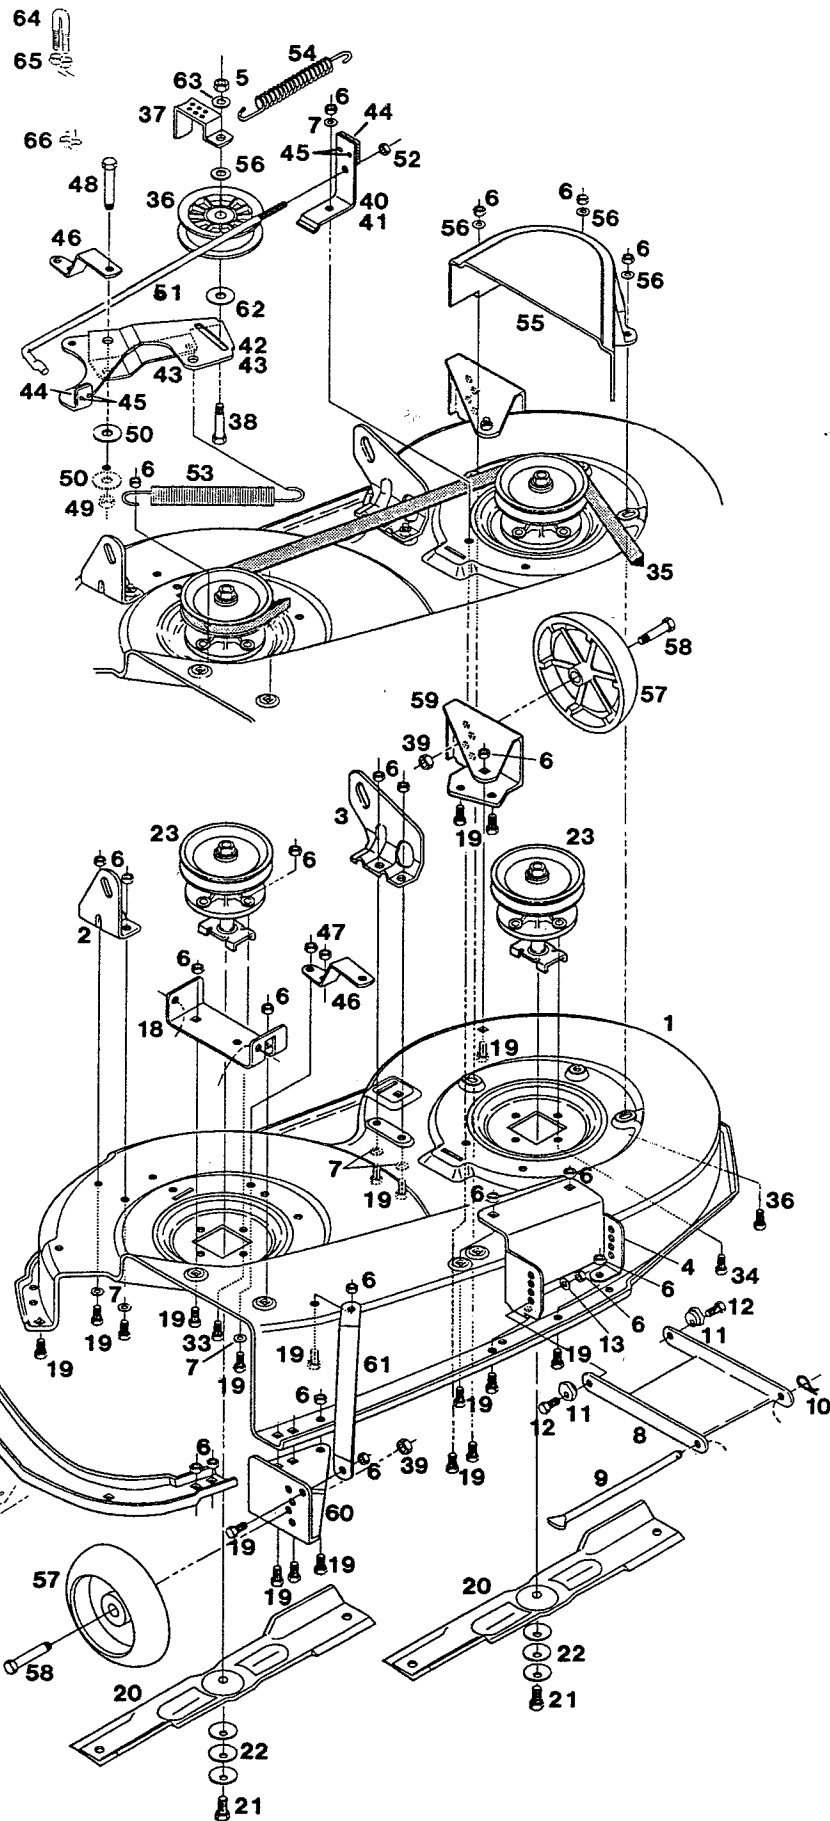

MODEL 620-J
14 HP OHV I/C Electric Start
43" Cut Lawn Tractor

MODEL 620-J
14 HP OHV I/C Electric Start
43" Cut Lawn Tractor

43" MOWER DECK AND DRIVE

Index No.	Part No.	Description	Index No.	Part No.	Description
1	022012	Deck - mower 43"	36	086355	Pulley - idler
2	014498	Bracket - deck lift R.H.	37	086603	Retainer - belt
3	014506	Bracket - deck lift L.H.	38	158444	Bolt - carriage 3/8-16 x 2
4	019489	Bracket - deck drawbar	39	310011	Nut - hex lock 3/8-16
5	715391	Nut - hex 3/8-16 flange	40	086660	Arm - blade brake w/brake pad (includes 44 & 45)
6	616342	Nut - hex 5/16-18 center lock	41	086678	Arm - blade brake w/o brake pad
7	715185	Washer - flat 5/16	42	086611	Arm - idler w/brake pad (includes 43, 44 & 45)
8	014431	Drawbar - deck	43	019547	Arm - idler w/o brake pad
9	097469	Pin - drawbar	44	135046	Pad - brake
10	715011	Hairpin - cotter	45	159152	Rivet - brake pad 3/16 x 1/2
11	158691	Nut - eccentric, deck leveling	46	019497	Bracket - idler arm
12	152108	Bolt - hex 5/16-18 x 1	47	159236	Nut - hex lock 5/16 - 18 flange
13	159194	Washer - flat 5/16 special	48	381616	Bolt - shoulder 3/8-16 x 2-3/4
14	019521	Guard - toe	49	715482	Nut - hex 3/8-16 flanged
15	114074	Deflector - discharge opening	50	158337	Washer - flat 3/8
16	086595	Pin - deflector hinge	51	086694	Rod - brake release
17	086322	Spring - deflector	52	616375	Nut - hex lock 1/4-20
18	019513	Bracket - deflector	53	109637	Spring - brake engaging
19	450437	Bolt - hex 5/16-18 x 5/8	54	086710	Spring - clutch engaging
20	019471	Blade - hi lift 21-3/4	55	086686	Guard - belt pulley LH
21	158543	Bolt - hex nylock 3/8-24 x 1	56	337584	Washer - flat
22	158055	Washer - conical lock	57	042226	Wheel - deck 6"
23	015891	Spindle Assembly - blade (includes 24-32)	58	157495	Bolt - shoulder 3/8-16 x 2-3/8
24	098160	Shaft - blade w/saddle	59	019455	Bracket - deck wheel, rear
25	134981	Shield - dust	60	019505	Bracket - deck wheel, front
26	134973	Housing - shaft and bearings	61	019539	Brace - wheel bracket
27	095406	Bearing - shaft	62	381608	Washer - flat
28	095398	Spacer - bearings	63	150185	Washer - split lock 3/8
29	159319	Spacer - drive pulley	64	382200	U-Bolt - spring anchor
30	098152	Pulley - drive	65	715334	Nut - hex keps #10-24
31	157396	Washer - pulley retainer	66	616615	Nut - hex #10-24 cntr. lock
32	159301	Nut - hex lock 7/16-20	-	143115	Decal - DANGER
33	159202	Bolt - hex tap 5/16-18 x 1-3/8	-	019299	Deck assembly - complete
34	159830	Bolt - hex tap 5/16-18 x 7/8			
35	138487	Belt - blade drive