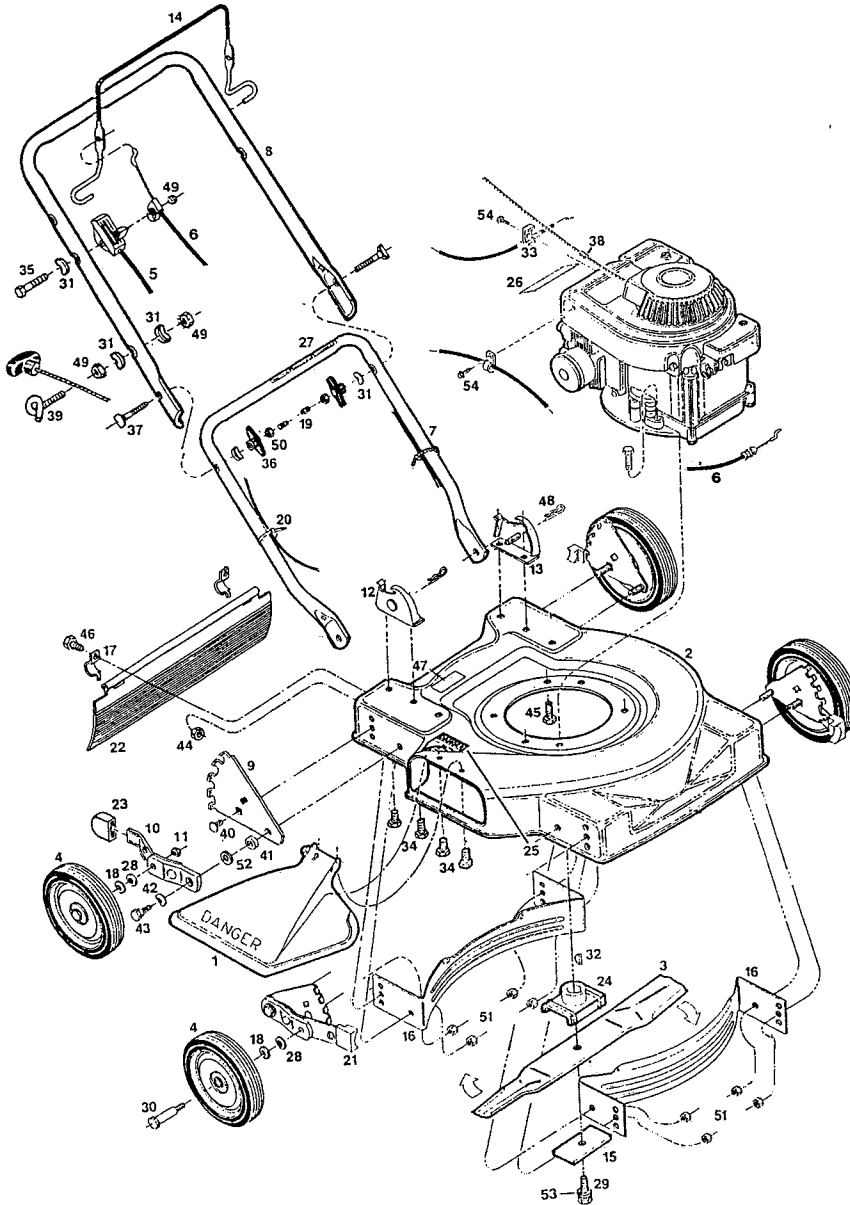

MODEL 63-J
 3.5 HP 22" Deluxe Rotary Mower
 Grass Catcher Model GC-12A
 P/N 161109
 P/N Repl. Bag 161117

INDEX NO.	PART NO.	DESCRIPTION
1	391771	Chute Deflector Assembly
2	015396	Deck - 22"
3	030353	Blade - 22" - Offset
4	041882	Wheel - 8"
5	051219	Control - Throttle w/Cable
6	052142	Cable - Engine/Blade Control
7	071563	Handle - Lower
8	071076	Handle - Upper
9	091249	Back Plate - Height Adjuster
10	085019	Arm Assembly Wheel
11	715524	Locknut 3/8-16 Jam
12	107086	Handle Bracket - Right Hand
13	107094	Handle Bracket - Left Hand
14	073015	Bail - Engine/Blade Control
15	106005	Blade Washer
16	106625	Baffle - Front and Rear
17	106914	Clip - Trailing Shield
18	715607	Washer - Belleville
19	110064	Bolt Cap
20	110379	Cable Tie
21	112540	Tip - Height Adjuster
22	114421	Trailing Shield - Plastic
23	110510	Tip - Height Adjuster
24	126466	Blade Adapter
25	144063	Decal - Danger
26	009415	Decal - Blade Warning
27	144899	Decal - Starting Instructions
28	715417	Washer - 3/8 SAE
29	157255	Bolt - Blade 3/8-24 x 1
30	150730	Shoulder Bolt - Wheel
31	150201	Washer - Curved 5/16
32	150276	Woodruff Key No. 6
33	150318	Cable Clamp
34	457499	Bolt 1/4-20 x 1/2 TD FM
35	153874	Bolt - 1/4-20 x 2 1/4 HHCS
36	113589	Wing Nut
37	151936	Bolt - Curved HD Crg 5/16-18x2 1/4
38	152074	Rope Stop
39	152371	Eyebolt - Rope Guide
40	152405	Bolt - Carriage 3/8-16 x 3/4
41	156182	Washer - Plastic - Height Adjuster
42	152421	Washer - Spring - Height Adjuster
43	156125	Shoulder Bolt - Height Adjuster
44	452318	Nut - #10-24 Hex Nylon Insert
45	457168	Bolt - 3/8-16 x 7/8 TDFM
46	458687	Bolt - Hex Head 10-24 x 1/2
47	714170	Decal - Model Number
48	715011	Hairpin Cotter
49	715037	Locknut - 1/4-20 Keps
50	310045	Nut 5/16-18 Hex
51	451492	3/8-16 Top Lock
52	156877	Washer - 3/8
53	156919	Lockwasher - 3/8
54	150623	Screw - #10-24 x 5/8 HWH

NOTE: Parts are right or left hand as viewed from operator position.