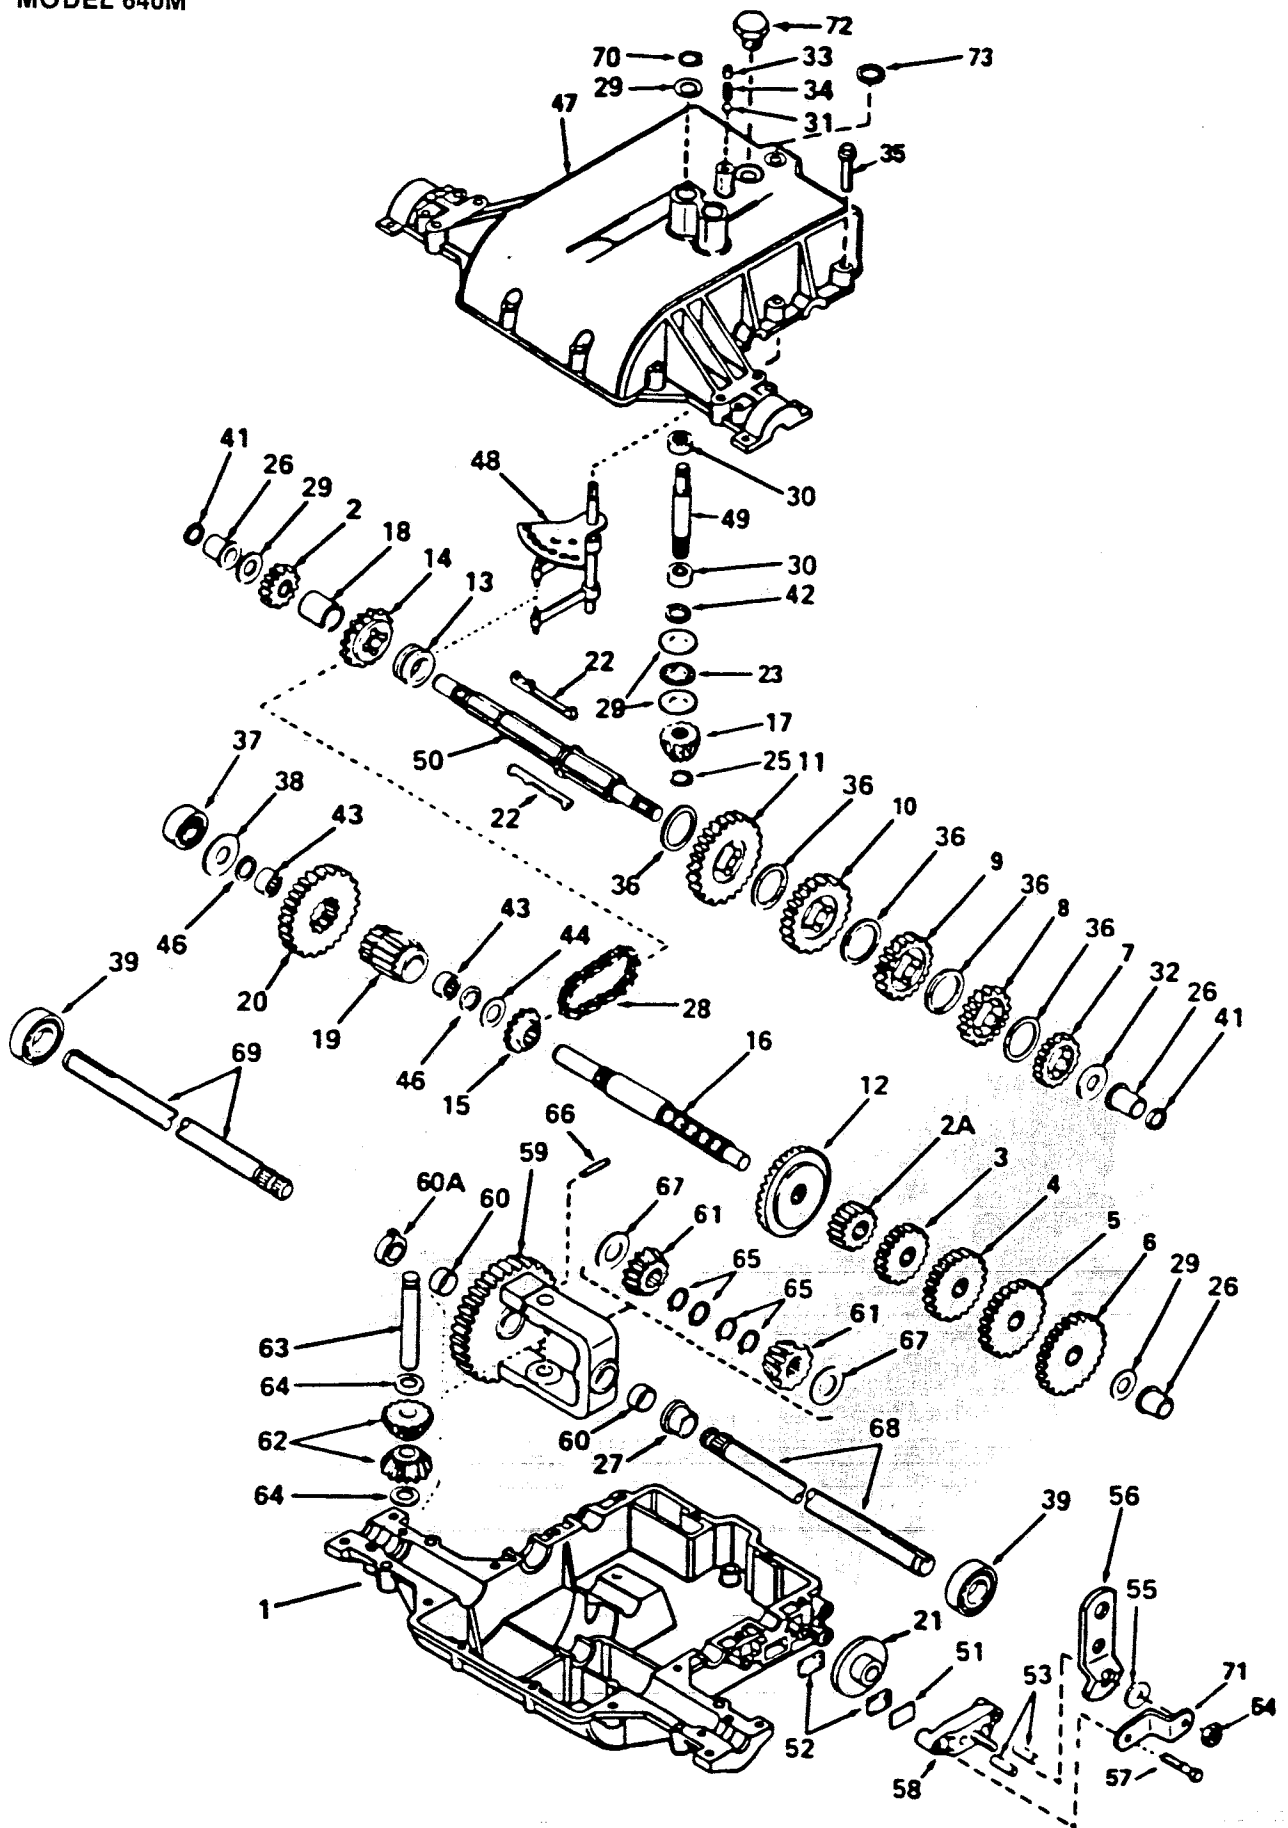

MODEL 640M

TECUMSEH PRODUCTS COMPANY
ENGINE AND TRANSMISSION GROUP
SERVICE OPERATIONS
GRAFTON, WISCONSIN

PEERLESS TRANSAXLE MODEL 801-056

GPE P/N 171314

REF. NO.	PART NUMBER	PART NAME	QTY. REQ.
1	770079	Case, Transaxle	1
2	778136	Gear, Spur (15 teeth)	1
2A	778145	Gear, Spur (12 teeth)	1
3	778126A	Gear, Spur (20 teeth)	1
4	778127A	Gear, Spur (25 teeth)	1
5	778128A	Gear, Spur (28 teeth)	1
6	778163	Gear, Spur (31 teeth)	1
7	778209	Gear, Spur (19 teeth)	1
8	778122A	Gear, Spur (22 teeth)	1
9	778123A	Gear, Spur (25 teeth)	1
10	778124A	Gear, Spur (30 teeth)	1
11	778146A	Gear, Spur (37 teeth)	1
12	778154	Gear, Bevel (42 teeth)	1
13	784266	Collar, Shift	1
14	786060	Sprocket (14 teeth)	1
15	786061	Sprocket (10 teeth)	1
16	776204	Shaft, Counter	1
17	778176	Bevel Pinion, Input	1
18	786074	Spacer	1
19	778138	Pinion, Output	1
20	778139	Gear, Output	1
21	790003	Disk, Brake	1
22	792089A	Key	4
23	780071	Bearing, Thrust	1
25	788040	Ring, Retaining	1
26	780105A	Bushing, Flanged	3
27	780118A	Bushing, Flanged	1
28	786062A	Chain, Roller (No. 41 chain, 22 links)	1
29	780072	Washer, Thrust	5
30	780122	Bearing, Needle	2
31	792077	Ball, Steel	1
32	780109	Washer, Thrust	1
33	792078	Screw, Set, 3/8-16 x 3/8	1
34	792079	Spring	1
35	792073	Screw, Flanged hex hd. threadforming, 1/4-20 x 1-1/4	17
36	780108	Washer, Thrust	5
37	780121	Bearing, Ball	1
38	780113	Washer, Flat	1
39	780119	Bearing, Ball	2
41	788051	Ring, Square cut	2
42	788057	Seal, Square cut	1
43	780112	Bearing, Needle	2
44	780114	Washer, Flat	1
46	788053	Ring, Square cut	2

NOTE: Transaxles & transaxle parts are to be ordered from Tecumseh Peerless Central Parts/Service Distributors. See p. 4.