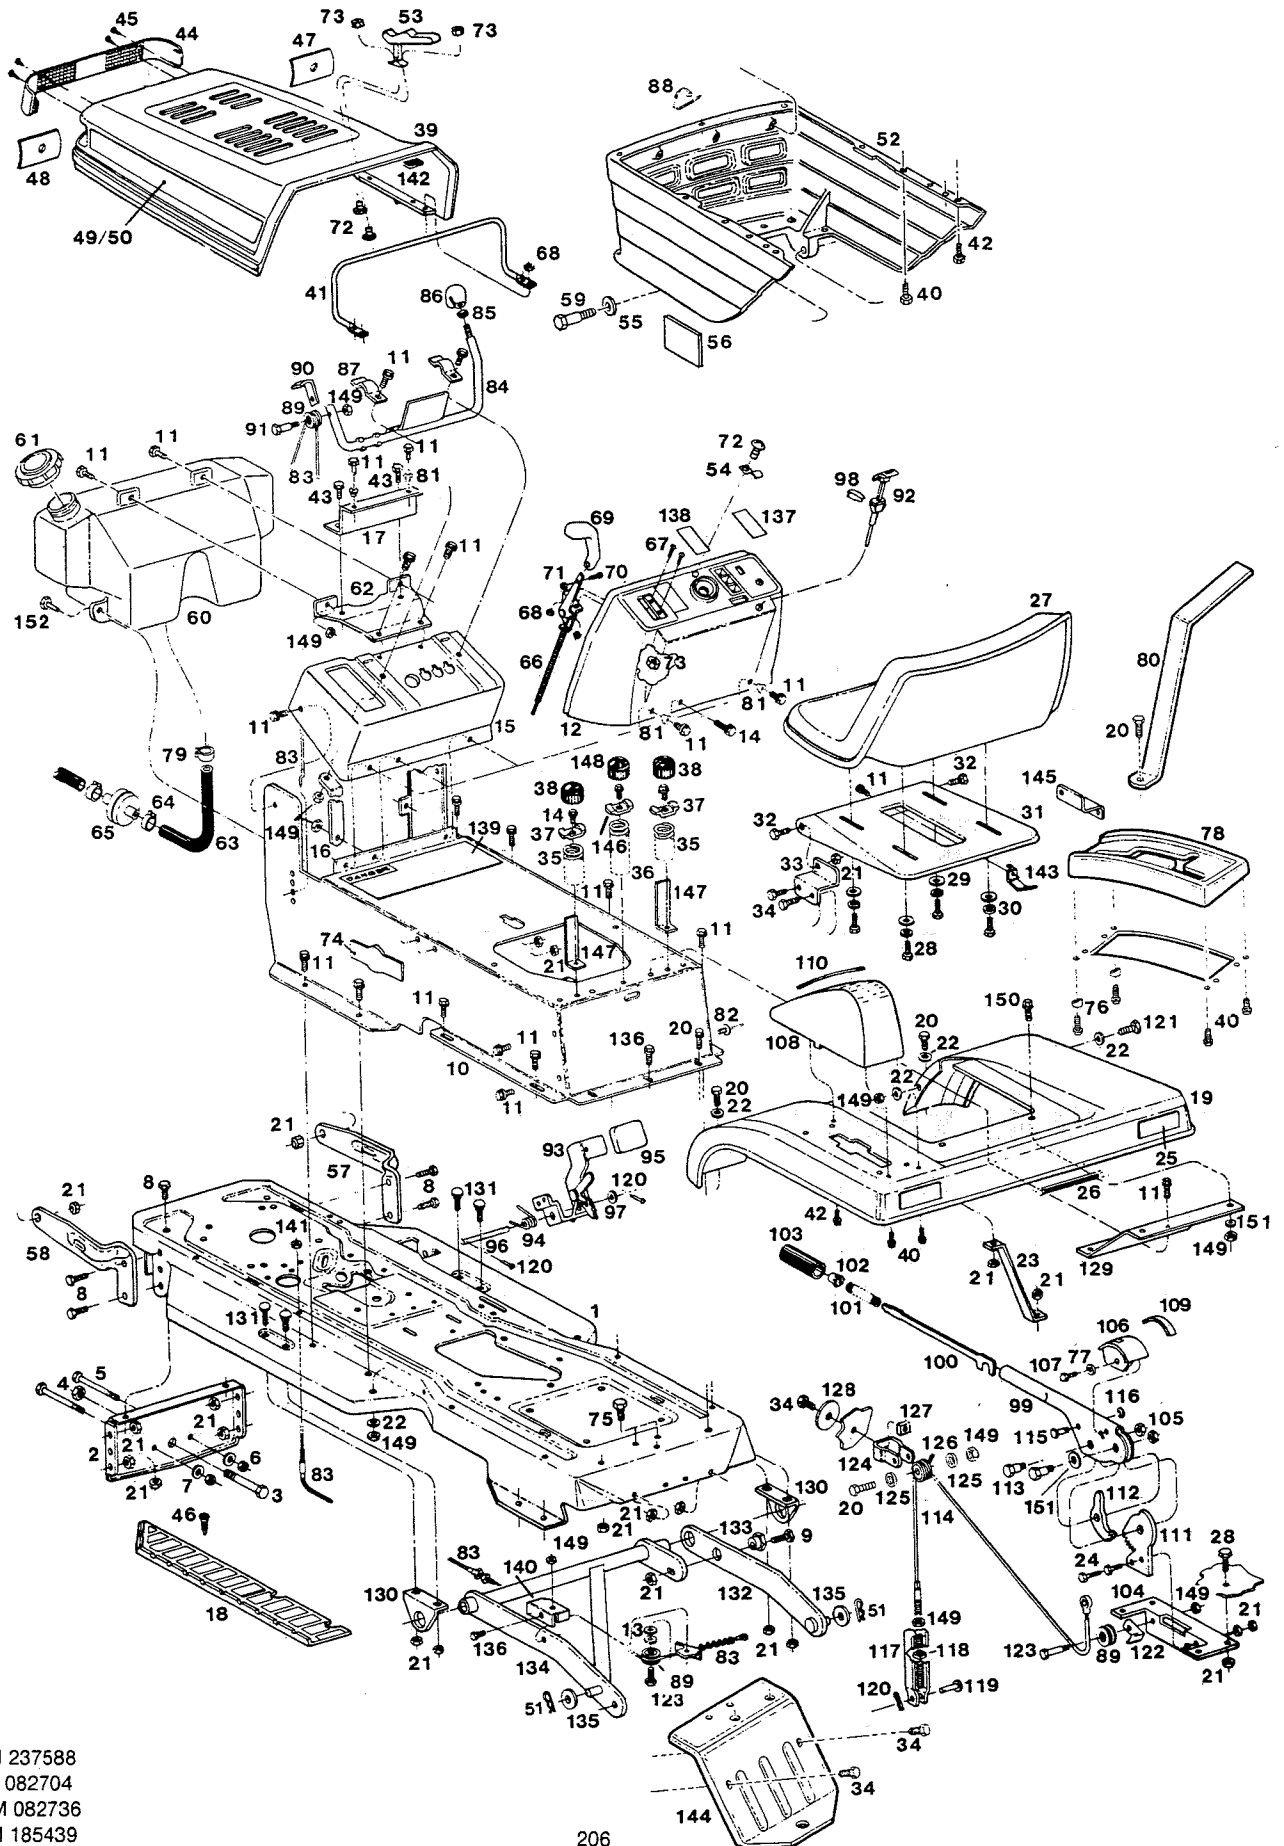

MODEL 640M
16 hp 46" Cut Lawn Tractor
Uses Grass Catcher Model 43/46

S/N 237588
P/L 082704
O/M 082736
E/M 185439

MAIN FRAME

MODEL 640M
16 hp 46" Cut Lawn Tractor
Uses Grass Catcher Model 43/46