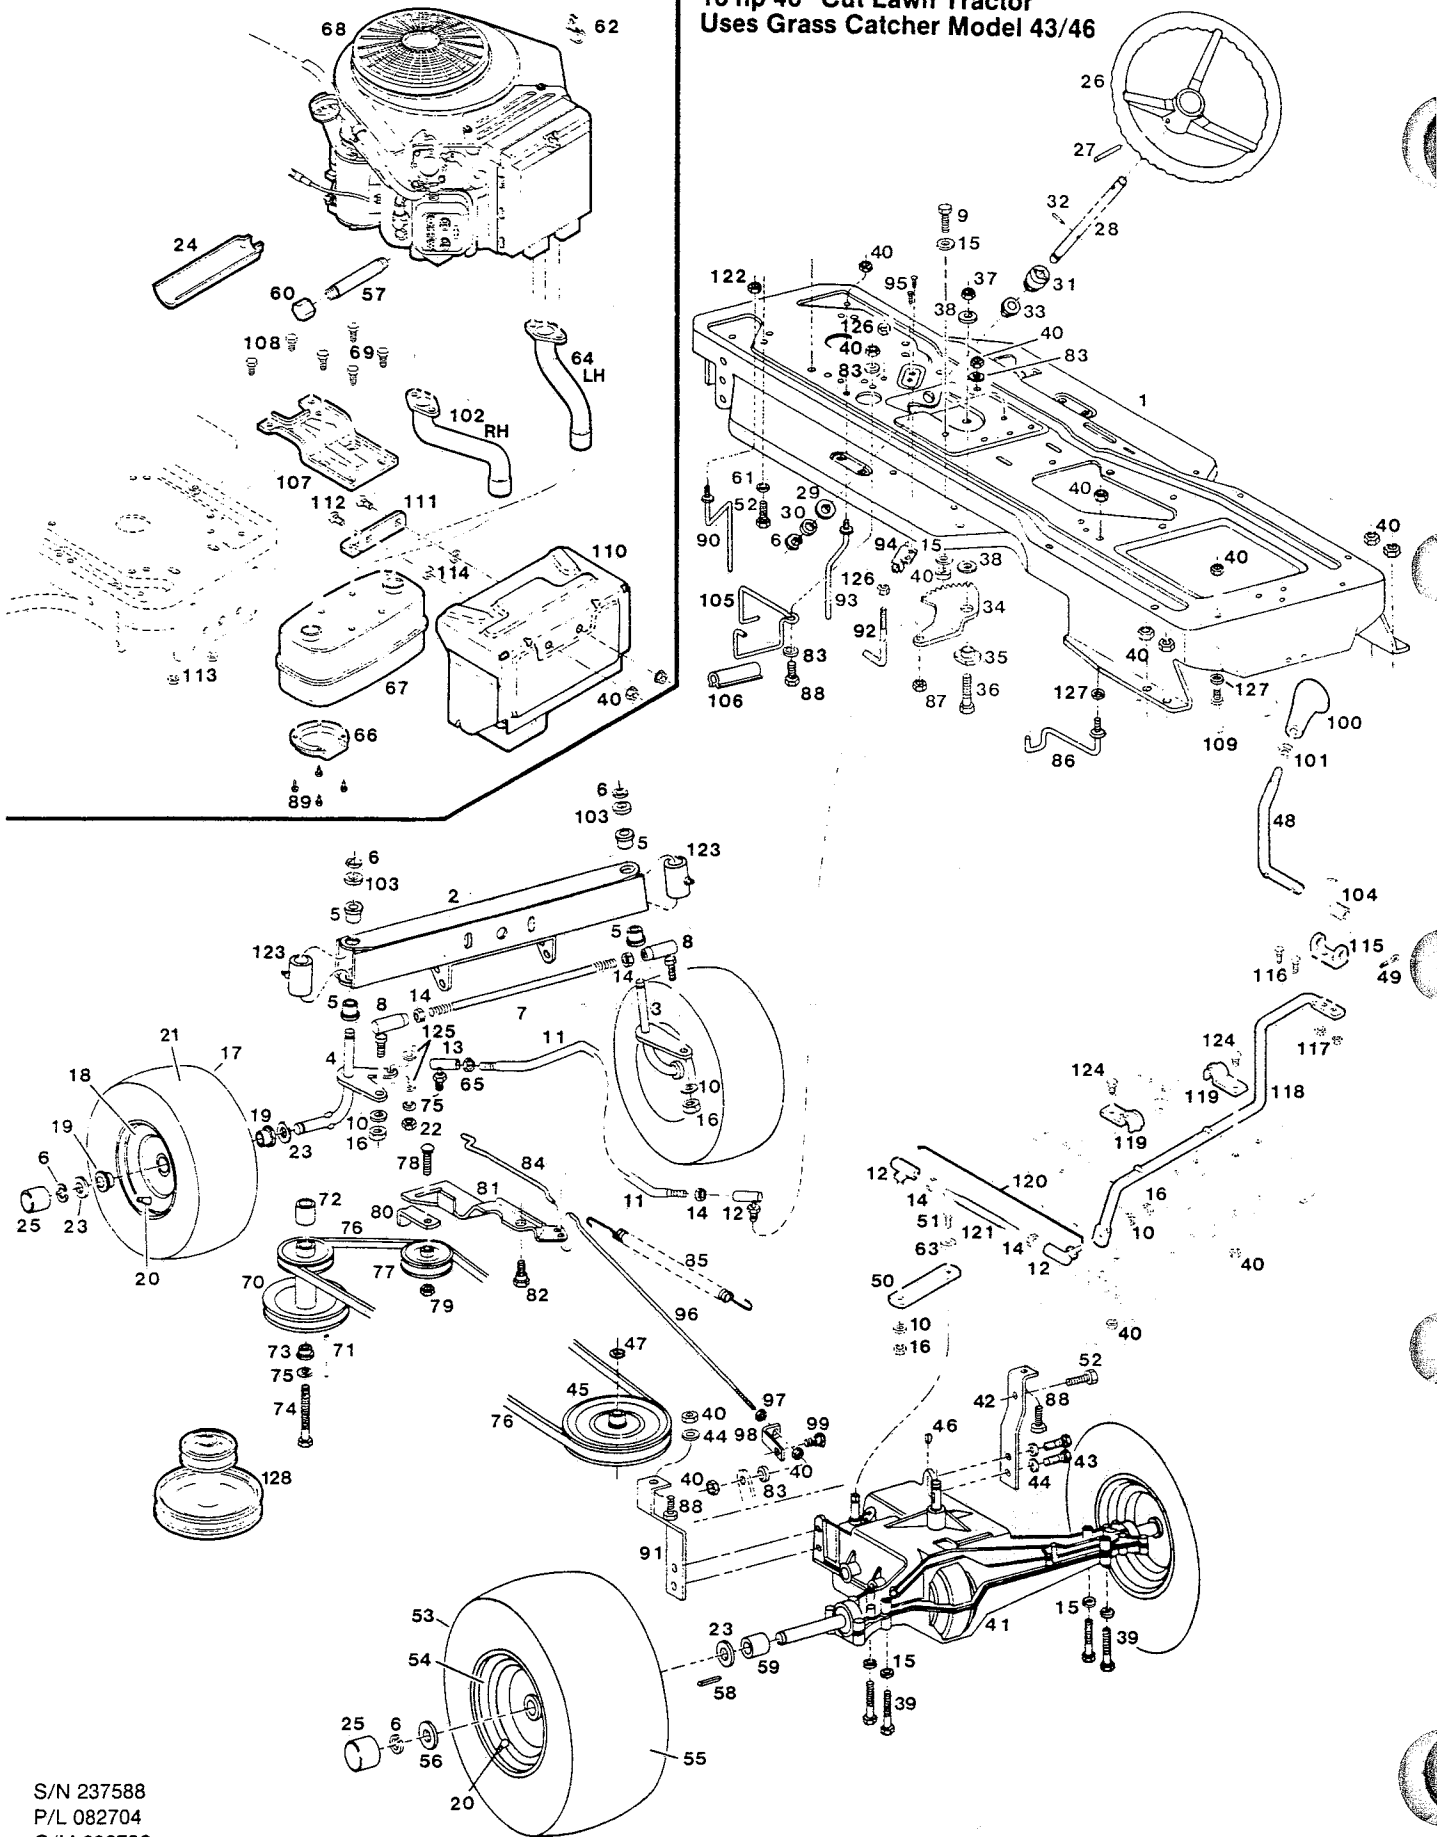

MODEL 640M
16 hp 46" Cut Lawn Tractor
Uses Grass Catcher Model 43/46

S/N 237588
P/L 082704
O/M 082736
E/M 185439

CHASSIS GROUP

MODEL 640M
16 hp 46" Cut Lawn Tractor
Uses Grass Catcher Model 43/46