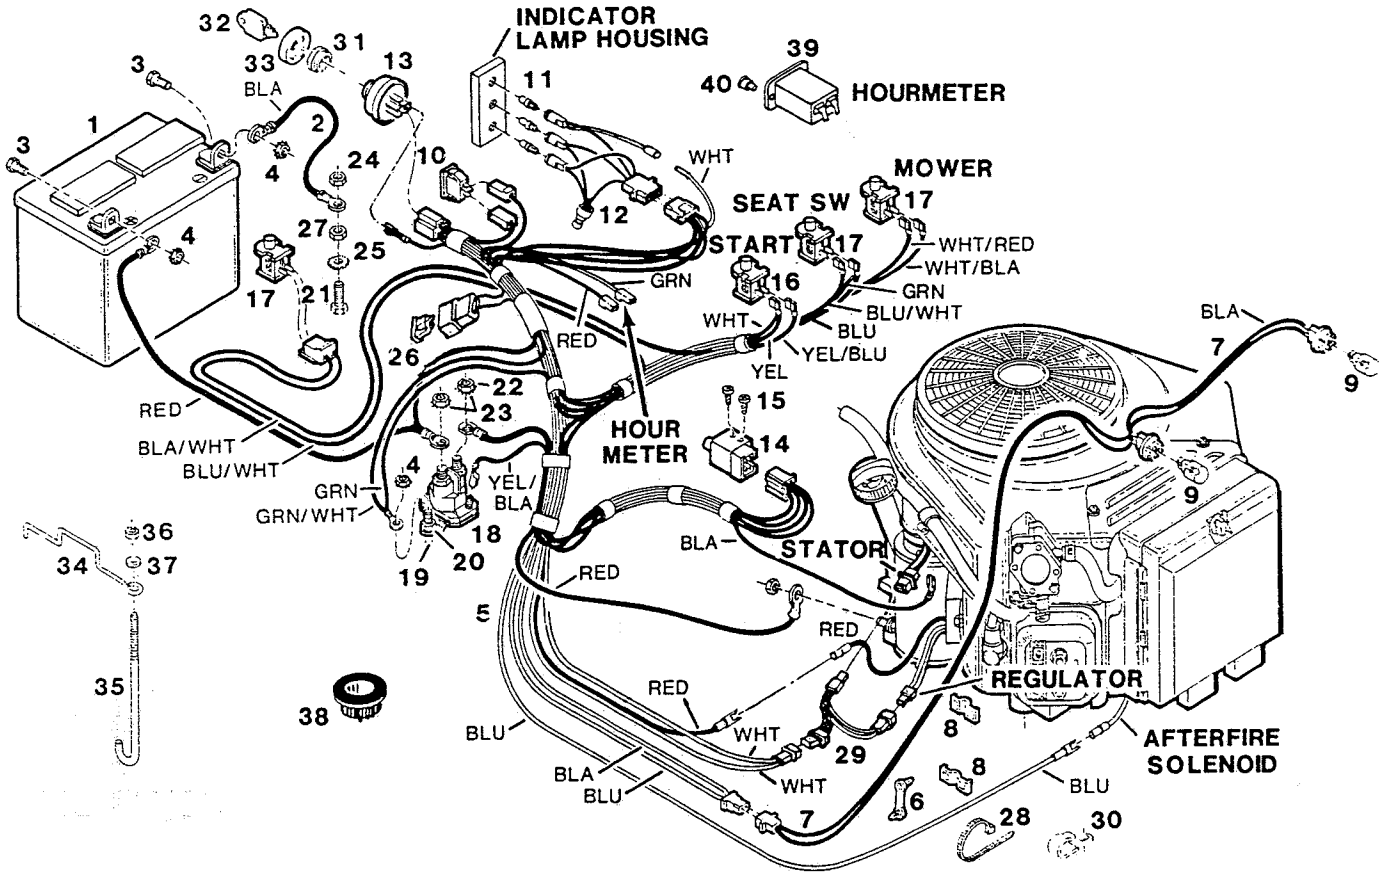

MODEL 640M
16 hp 46" Cut Lawn Tractor
Uses Grass Catcher Model 43/46

ELECTRICAL SYSTEM

Index No.	Part No.	Description	Index No.	Part No.	Description
1	138735	Battery - 12 volt	21	152108	Bolt - hex 5/16-18 x 1
2	134908	Wire - battery ground, black	22	157974	Nut - hex 5/16-24
3	449587	Bolt - hex 1/4-20 x 5/8	23	152975	Washer - lock 5/16 ext tooth
4	715037	Nut - hex 1/4-20 keps	24	310151	Nut - hex 5/16-18 nylok
5	138917	Harness - wiring	25	153510	Washer - lock 5/16 int tooth
6	112326	Retainer - harness	26	-	Fuse - 15 amp (purchase locally)
7	136945	Harness - headlights	27	616342	Nut - hex 5/16-18 cntr. lock
8	134676	Retainer - harness, press-on	28	110379	Tie - cable
9	135533	Bulb - headlights	29	138628	Wire - resistor
10	135814	Switch - headlights	30	135145	Retainer - wire
11	136051	Bulb - monitor indicator	31	158717	Nut - switch
12	138636	Harness - indicator lights	32	136242	Key - ignition
13	138693	Switch - ignition	33	112698	Boot - ignition switch
14	138925	Switch - clutch interlock	34	096123	Bracket - battery hold-down
15	157933	Screw - pan head #12	35	096115	Rod - battery hold-down
16	138776	Switch - no start	36	452615	Nut - hex 1/4-20 nylok
17	138750	Switch - system interlock	37	615690	Washer - flat 1/4
18	134940	Solenoid - starter	38	114942	Bushing - wire insulator
19	158121	Bolt - hex 1/4-20 x 3/4	39	138867	Hourmeter
20	616375	Nut - hex 1/4-20 cntr. lock	40	764217	Rivet - pop 1/8

S/N 237588
P/L 082704
O/M 082736
E/M 185439