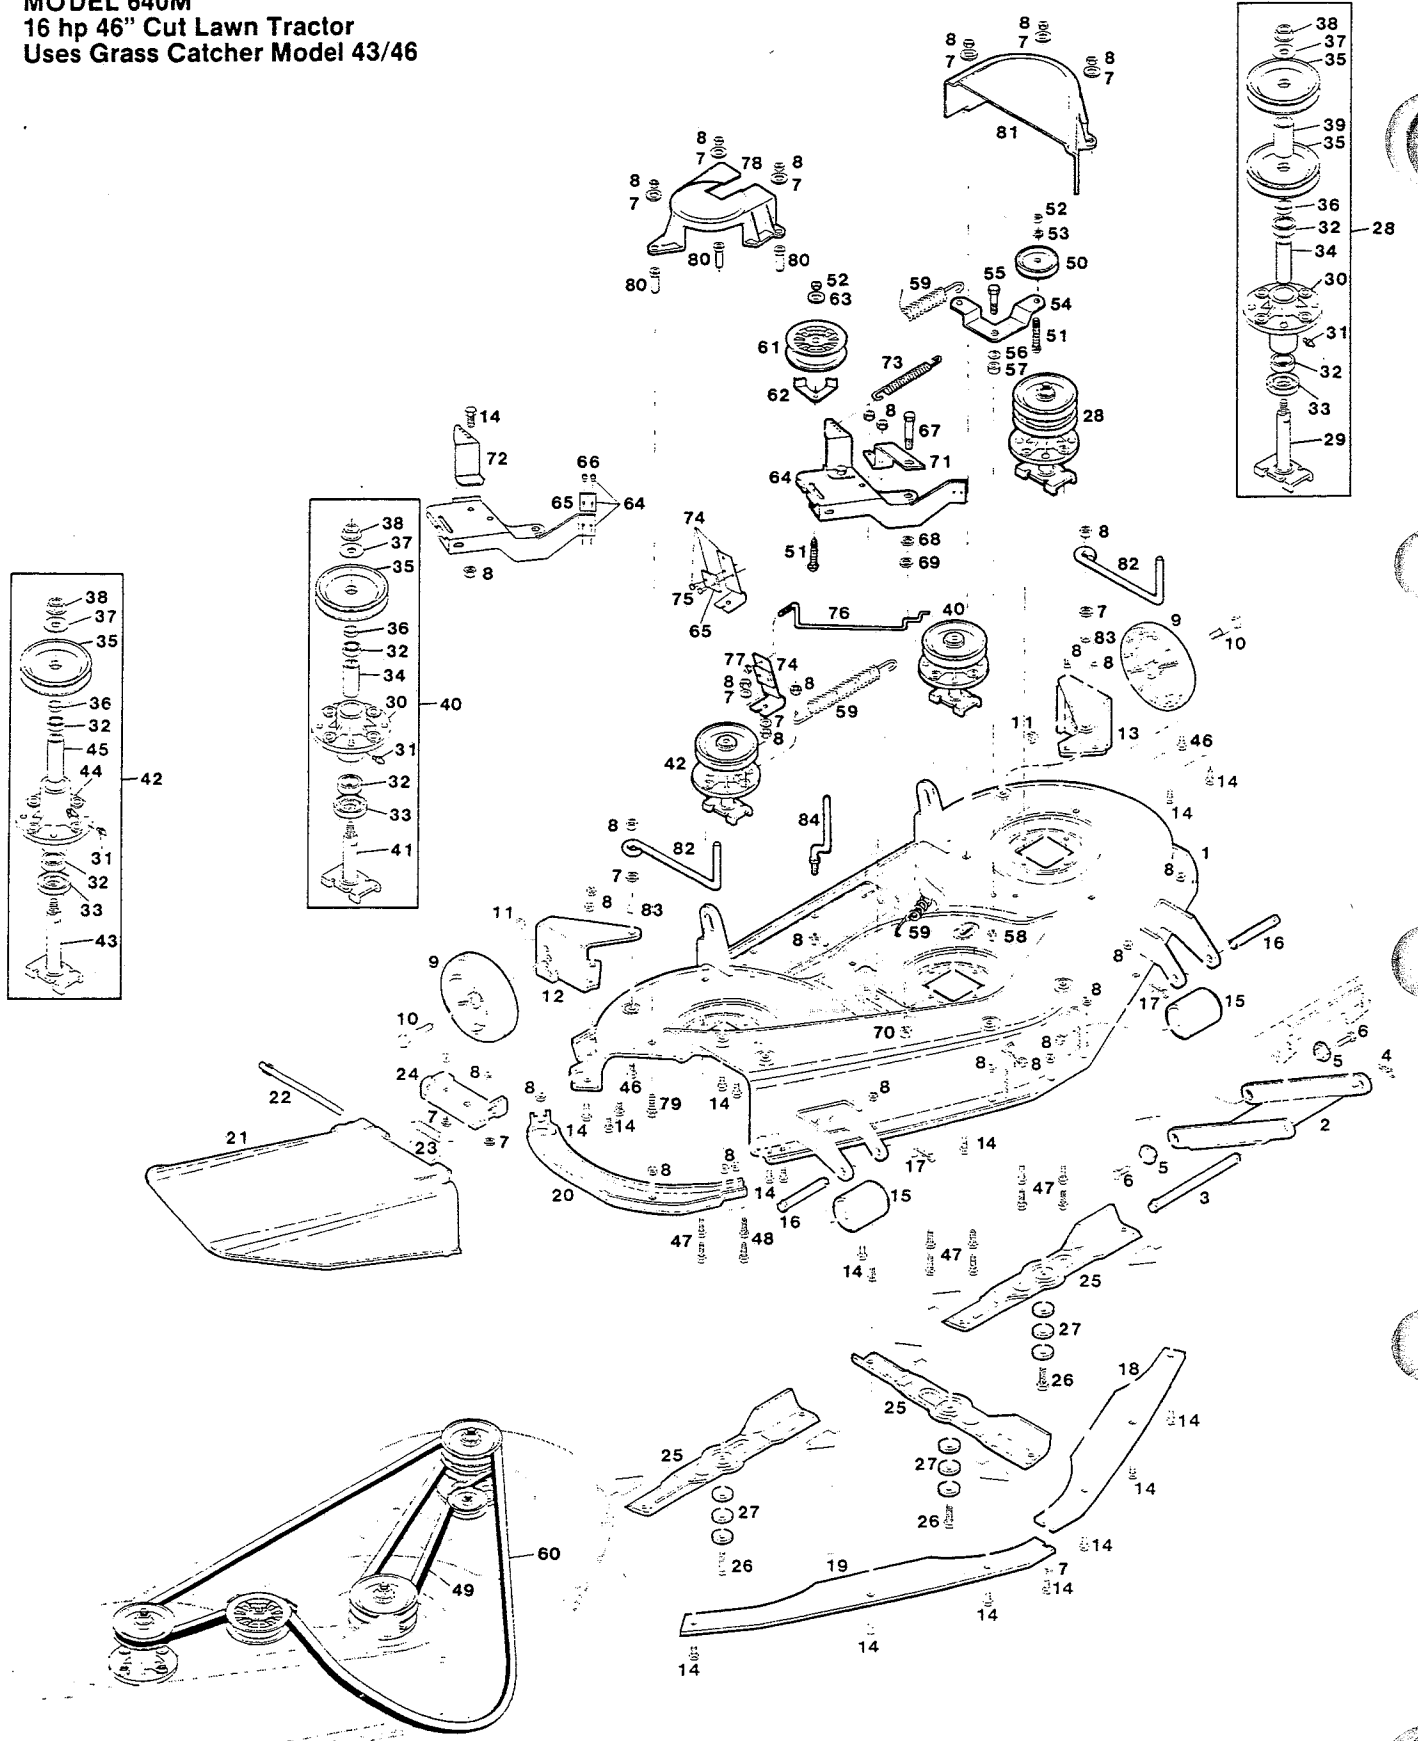

MODEL 640M
16 hp 46" Cut Lawn Tractor
Uses Grass Catcher Model 43/46

S/N 237588
P/L 082704
O/M 082736
E/M 185439

46" MOWER DECK AND DRIVE

Index No.	Part No.	Description	Index No.	Part No.	Description
1	020149	Deck - mower 46"	43	093880	Shaft - blade w/saddle
2	022426	Drawbar - deck	44	095054	Housing - spindle w/o brgs
3	097469	Pin - drawbar	45	093864	Spacer - bearings
4	715011	Hairpin cotter	46	156950	Bolt - hex 5/16-18 x 1-1/4
5	158691	Nut - eccentric deck leveling	47	159830	Bolt - hex tap 5/16-18 x 7/8
6	156968	Bolt - hex 5/16-18 x 1-1/4	48	159202	Bolt - hex tap 5/16-18 x 1-3/8
7	715185	Washer - flat 5/16	49	138891	Belt - drive, center blade
8	310151	Nut - hex 5/16-18 nylok	50	098079	Pulley - idler
9	042226	Wheel - gauge 6"	51	158444	Bolt - carriage 3/8-16 x 2
10	157495	Bolt - shoulder 3/8-16 x 2-3/8	52	715391	Nut - hex 3/8-16
11	451195	Nut - hex 3/8 - 16 nylok	53	150185	Washer - split lock 3/8
12	019406	Bracket - gauge wheel RH	54	097626	Arm - idler pulley
13	019398	Bracket - gauge wheel LH	55	157479	Bolt - shoulder 5/16-18 x 7/8
14	450346	Bolt - hex 5/16-18 x 5/8	56	158048	Washer - flat 5/8
15	042838	Roller - deck front	57	158337	Washer - flat 3/8
16	086470	Pin - roller axle	58	157610	Nut - hex 5/16-18 whiz lock
17	715029	Pin - cotter 1/8 x 1-1/4	59	109637	Spring - idler tension
18	019380	Baffle - deck LH	60	138909	Belt - drive, from engine
19	019372	Baffle - deck RH	61	098004	Pulley - idler
20	019364	Bar - skid	62	093211	Retainer - belt, double
21	114033	Deflector - discharge opening	63	715417	Washer - flat 3/8
22	086330	Pin - deflector pivot	64	093427	Arm - idler w/brake pad Includes next 2 parts
23	086322	Spring - deflector	65	135046	Pad - brake
24	019356	Bracket - deflector	66	159152	Rivet - 3/16 x 1/2
25	138446	Blade - 16" Hiliift	67	381616	Bolt - shoulder 3/8-16 x 2-3/4
26	158543	Bolt - hex nylok 3/8-24 x 1	68	158469	Washer - flat 3/8
27	158055	Washer - conical lock	69	337584	Washer - flat 3/8
28	094921	Spindle assembly - blade LH Includes items 29, 30, 31, 32, 33, 34, 35, 36, 37, 38 & 39	70	156406	Nut - hex 3/8-16 whiz lock
29	094910	Shaft - blade w/saddle	71	023242	Brace - idler arm
30	095053	Housing - spindle w/o brgs	72	023283	Extension - idler arm
31	164673	Fitting - grease	73	086710	Spring - clutch engaging
32	137760	Bearing - shaft	74	093435	Arm - brake w/brake pad Includes #65 and 75
33	134981	Shield - dust	75	159186	Rivet - 3/16 x 7/16
34	098194	Spacer - bearings	76	093245	Rod - brake
35	023675	Pulley - drive	77	452615	Nut - hex 1/4-20 nylok
36	093856	Spacer - drive pulley, top	78	114702	Guard - belt RH
37	164905	Washer - drive pulley, special	79	158493	Bolt - hex 5/16-18 x 2-1/4
38	159301	Nut - hex 7/16-20 flange lock	80	093260	Spacer - RH guard
39	094909	Spacer - between pulleys, LH spindle	81	115188	Guard - belt LH
40	094923	Spindle assembly - blade, center Includes items 30, 31, 32, 33, 34, 35, 36, 37, 38 & 41	82	094916	Guide - belt, RH & LH pulleys
41	138511	Shaft - blade w/saddle	83	159145	Nut - hex 5/16-18 jam
42	094922	Spindle assembly - blade RH Includes items 31, 32, 33, 35, 36, 37, 38, 43, 44 & 45	84	097808	Guide - belt, rear
			--	143115	Decal - DANGER
			--	396739	Deck assembly - complete