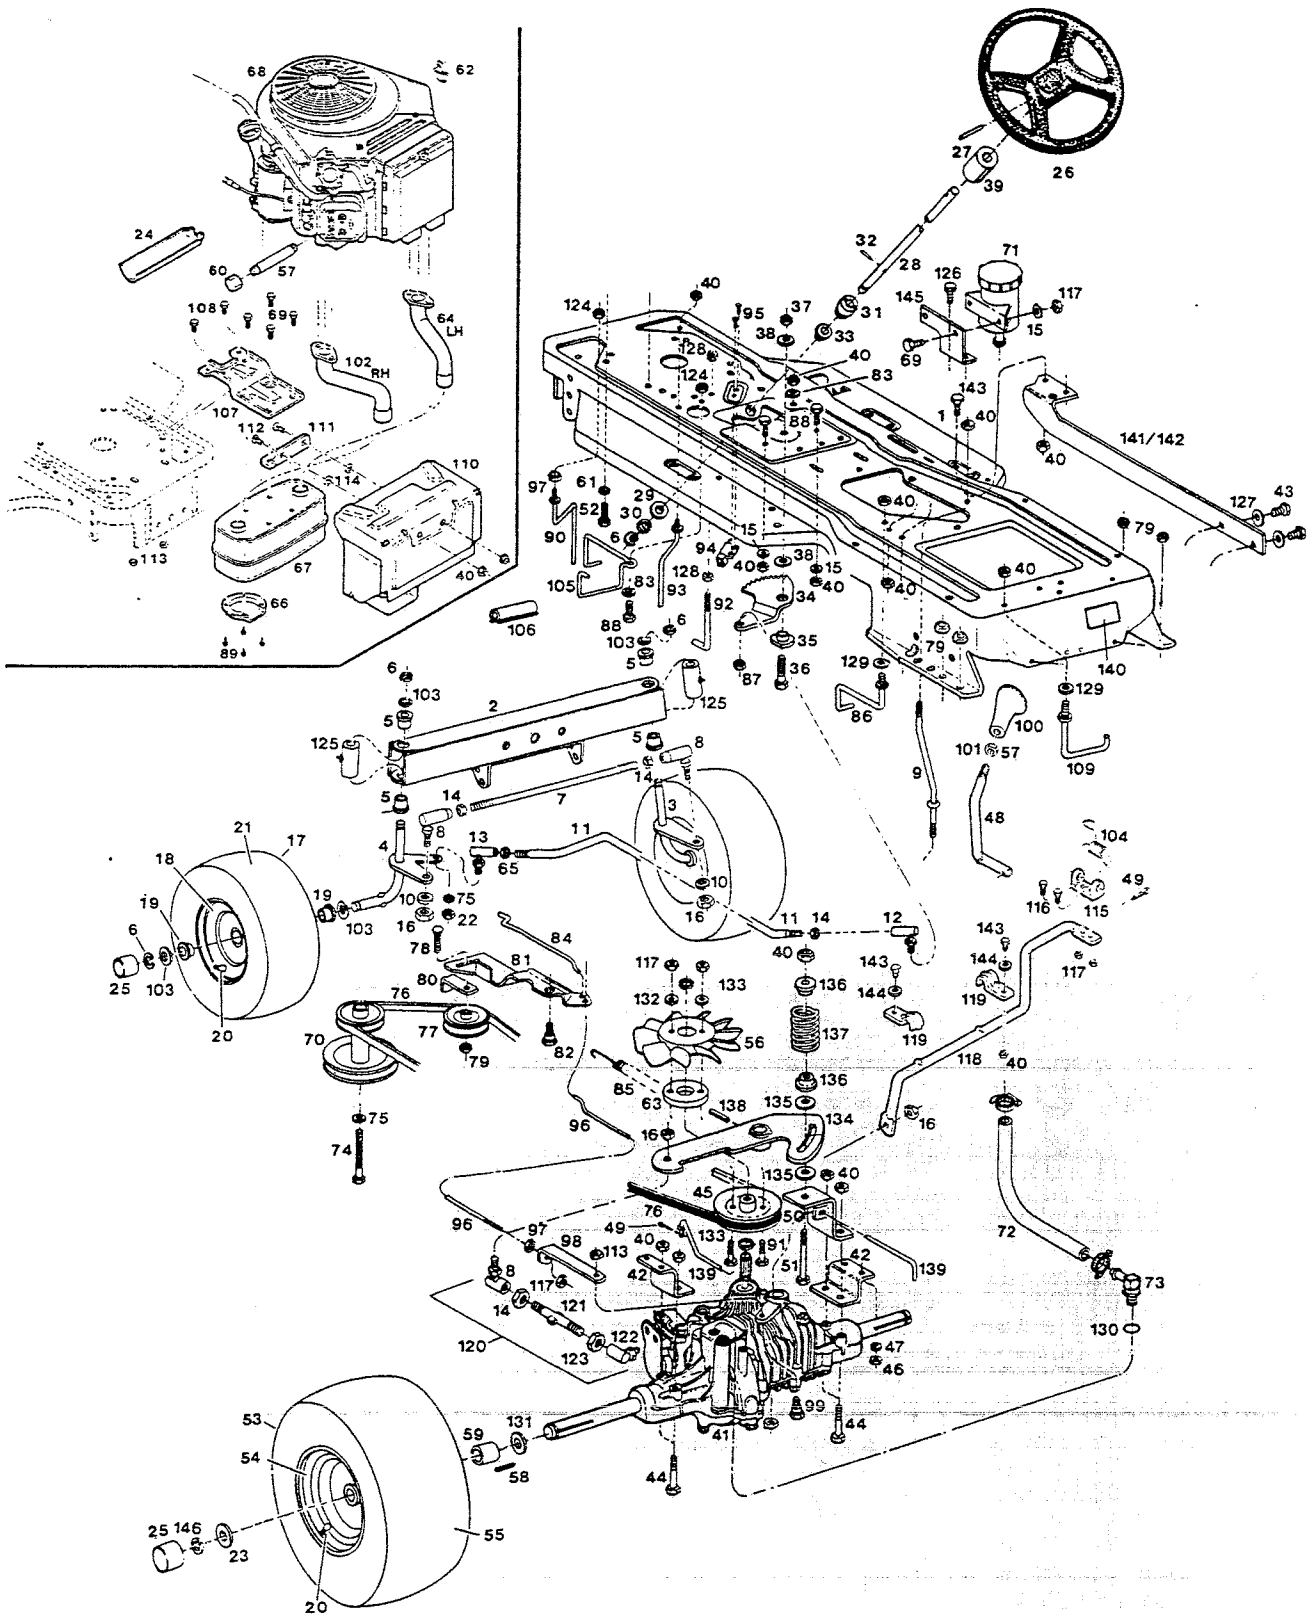

S/N 237595
P/L 082838
O/M 082839

MODEL 645 CHASSIS GROUP