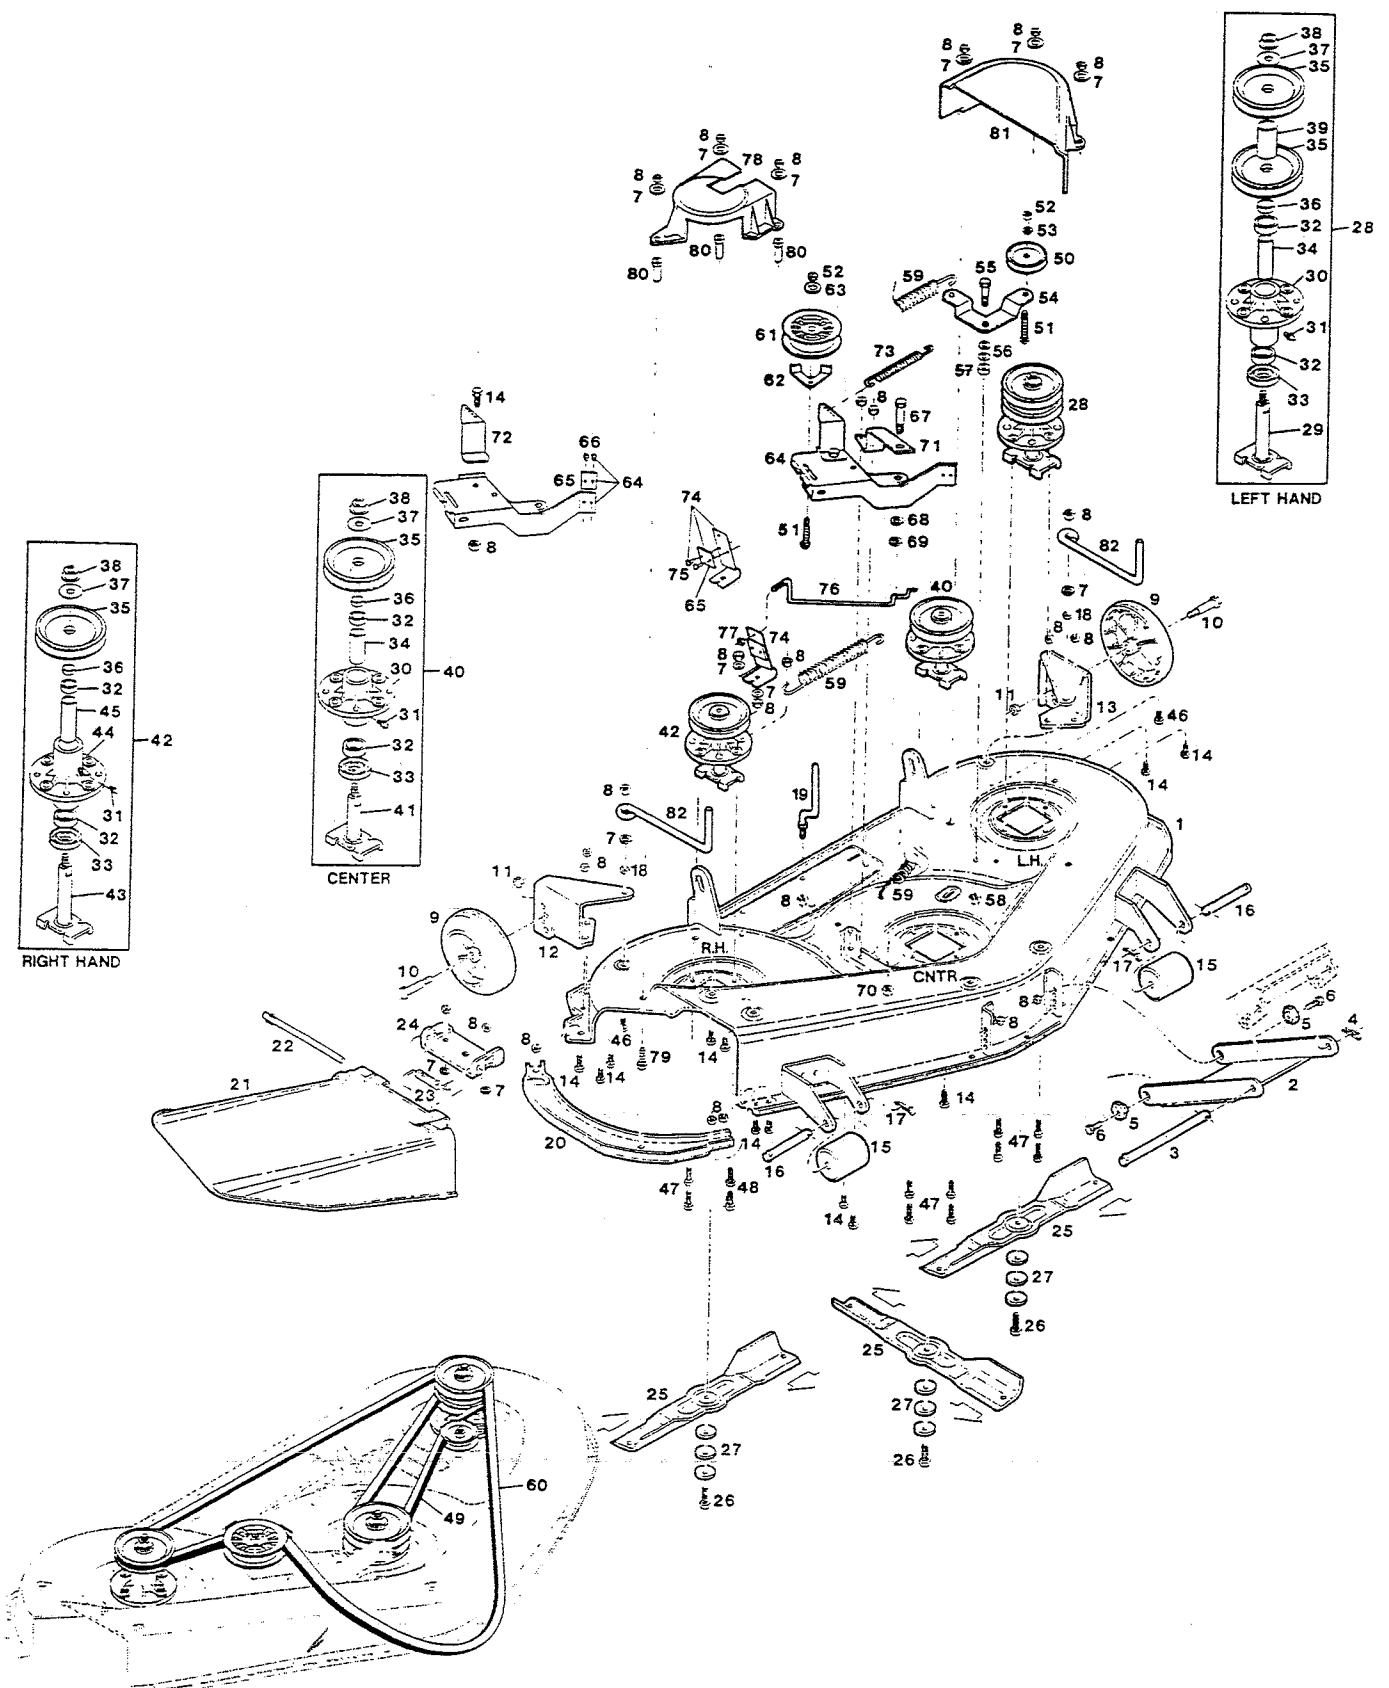

S/N 237595
P/L 082838
O/M 082839

46" MOWER DECK AND DRIVE

Index No.	Part No.	Description	Index No.	Part No.	Description
1	020149	Deck - mower 46"	43	093880	Shaft - blade w/saddle
2	022426	Drawbar - deck	44	095054	Housing - spindle w/o brgs
3	097469	Pin - drawbar	45	093864	Spacer - bearings
4	715011	Hairpin - cotter	46	156950	Bolt - hex 5/16-18 x 1-1/4
5	158691	Nut - eccentric deck leveling	47	159830	Bolt - hex tap 5/16-18 x 7/8
6	156968	Bolt - hex 5/16-18 x 1-1/4	48	159202	Bolt - hex tap 5/16-18 x 1-3/8
7	715185	Washer - flat 5/16	49	138891	Belt - drive, center blade
8	310151	Nut - hex 5/16-18 nylok	50	098079	Pulley - idler
9	042226	Wheel - gauge 6"	51	158444	Bolt - carriage 3/8-16 x 2
10	157495	Bolt - shoulder 3/8-16 x 2-3/8	52	715391	Nut - hex 3/8-16
11	451195	Nut - hex 3/8-16 nylok	53	150185	Washer - split lock 3/8
12	019406	Bracket - gauge wheel R.H.	54	097626	Arm - idler pulley
13	019398	Bracket - gauge wheel L.H.	55	157479	Bolt - shoulder 5/16-18 x 7/8
14	450346	Bolt - hex 5/16-18 x 5/8	56	311324	Washer - flat 5/8
15	042838	Roller - deck front	57	158337	Washer - flat 3/8
16	086470	Pin - roller axle	58	157610	Nut - hex 5/16-18 whiz lock
17	715029	Pin - cotter 1/8 x 1-1/4	59	109637	Spring - idler tension
18	159145	Nut - hex 5/16-18 jam	60	138909	Belt - drive, from engine
19	097808	Guide - belt, rear	61	098004	Pulley - idler
20	019364	Bar - skid	62	093211	Retainer - belt, double
21	114033	Deflector - discharge opening	63	715417	Washer - flat 3/8
22	086330	Pin - deflector pivot	64	093427	Arm - idler w/brake pad Includes 2 next parts
23	086322	Spring - deflector	65	135046	Pad - brake
24	019356	Bracket - deflector	66	159152	Rivet - 3/16 x 1/2
25	138446	Blade - 16" Hillift	67	381616	Bolt - shoulder 3/8-16 x 2-3/4
--	030858	Blade - 16" Lolift (optional)	68	158469	Washer - flat 3/8
26	158543	Bolt - hex nylok 3/8-24 x 1	69	337584	Washer - flat 3/8
27	158055	Washer - conical lock	70	156406	Nut - hex 3/8-16 whiz lock
28	094921	Spindle Assembly - blade L.H. Includes items 29, 30, 31, 32, 33, 34, 35, 36, 37, 38 & 39	71	023242	Brace - idler arm
29	094910	Shaft - blade w/saddle	72	023283	Extension - idler arm
30	095053	Housing - spindle w/o brgs	73	086710	Spring - clutch engaging
31	164673	Fitting - grease	74	093435	Arm - brake w/brake pad Includes #65 and 75
32	137760	Bearing - shaft	75	159186	Rivet - 3/16 x 7/16
33	134981	Shield - dust	76	093245	Rod - brake
34	098194	Spacer - bearings	77	452615	Nut - hex 1/4-20 nylok
35	023675	Pulley - drive	78	114702	Guard - belt R.H.
36	093856	Spacer - drive pulley, top	79	158493	Bolt - hex 5/16-18 x 2-1/4
37	164905	Washer - drive pulley, special	80	093260	Spacer - R.H. guard
38	159301	Nut - hex 7/16-20 flange lock	81	115513	Guard - belt L.H.
39	094909	Spacer - between pulleys, L.H. spindle	82	094916	Guide - belt, R.H. & L.H. pulleys
40	094923	Spindle Assembly - blade, center Includes items 30, 31, 32, 33, 34, 35, 36, 37, 38 & 41	--	143115	Decal - DANGER
41	138511	Shaft - blade w/saddle	--	396739	Deck Assembly - complete
42	094922	Spindle Assembly - blade R.H. Includes items 31, 32, 33, 35, 36, 37, 38, 43, 44 & 45			

S/N 237595
P/L 082838
O/M 082839