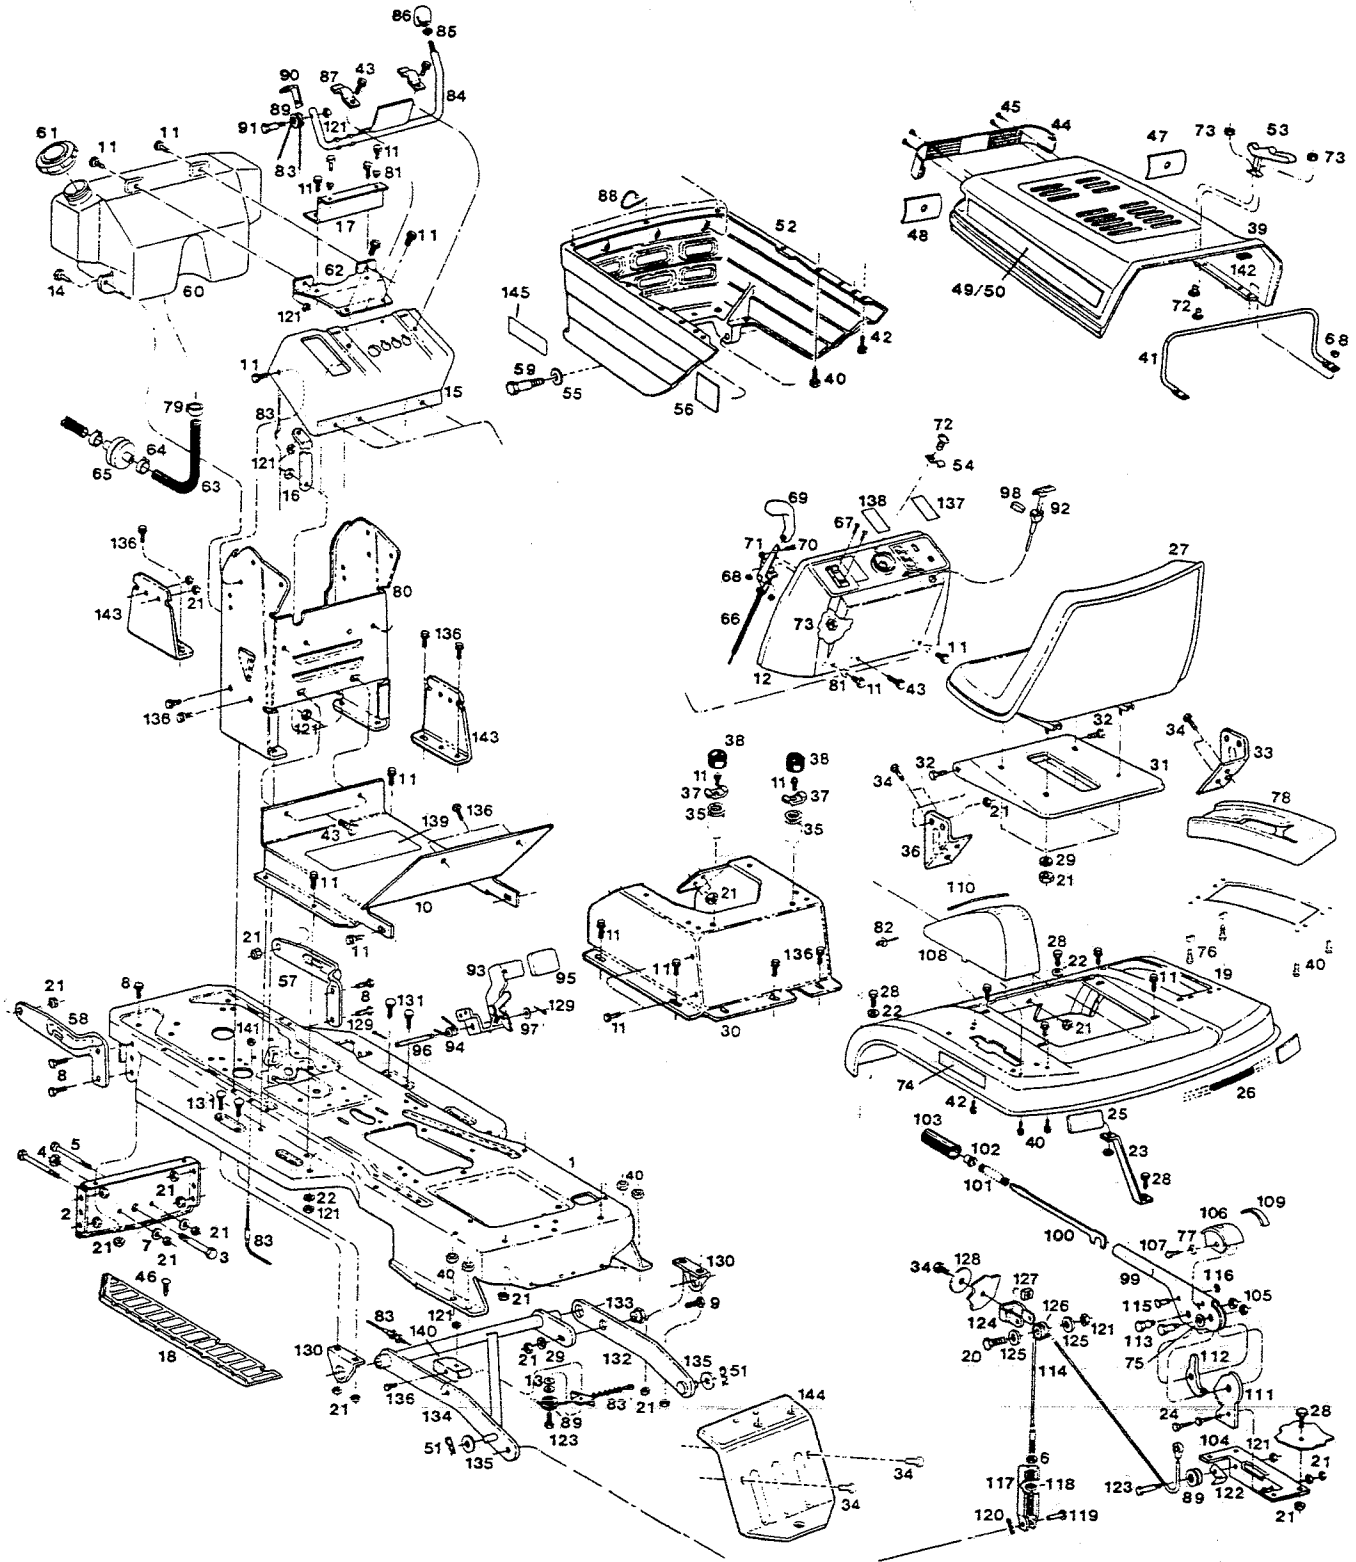

S/N 237595
P/L 082838
O/M 082839

S/N 237595
P/L 082838
O/M 082839

MODEL 645 MAIN FRAME

Index No.	Part No.	Description	Index No.	Part No.	Description
1	023930	Frame - main	73	452102	Nut - hex keps #8-32
2	019240	Bracket - front axle	74	799941	Decal - 16-46
3	380303	Bolt - hex shoulder 1/2-13 x 2-5/8	75	159343	Washer - flat
4	380311	Nut - hex jam 1/2-13 lock	76	158840	Screw - plastite #10 x 3/4
5	164699	Bolt - shoulder 5/16-18 x 2-7/8	77	715136	Washer - #10 - 24
6	310052	Nut - hex 1/4-20	78	095288	Guide - shift lever
7	462762	Washer - flat 5/16	79	162404	Clamp - fuel line
8	157636	Bolt - hex 5/16-18 x 3/4 whiz	80	023810	Support - dash
9	156968	Bolt - hex 5/16-18 x 1-1/4	81	381822	Bushing - nylon w/shoulder
10	023806	Console - chassis	82	715243	Rivet - pop
11	158089	Screw - taptite 1/4-20 x 1/2	83	053109	Cable - mower drive control
12	115238	Dash - plastic	84	098848	Lever - mower drive control
13	158956	Washer - 1/4 special	85	615625	Nut - hex jam 1/2-13
14	166750	Screw - plastite 1/4 x 3/4	86	112664	Knob - lever
15	013763	Support - dash	87	097253	Clip - lever retaining
16	013771	Brace - dash	88	110379	Strap - tie
17	013789	Brace - dash & fuel tank	89	092429	Pulley - cable
18	114769	Pad - foot, L.H. platform	90	096305	Retainer - cable
	114751	Pad - foot, R.H. platform (not shown)	91	157446	Bolt - shoulder 1/4-20 x 1-3/8
19	023811	Fender - rear wheels	92	052183	Control - choke w/cable
20	158972	Bolt - hex 1/4-20 x 1	93	093815	Pedal - clutch/brake w/brake lever
21	310151	Nut - hex 5/16-18 nylok	94	100008	Spring - pedal return
22	158469	Washer - flat	95	112235	Pad - pedal
23	013797	Brace - fender L.H.	96	087668	Shaft - pedal
24	152108	Bolt - hex 5/16-18 x 1	97	158873	Washer - flat 1/2
25	114850	Reflector - fender, red	98	089243	Clip - choke retainer
26	112300	Strip - fender trim	99	013748	Lever - height adjusting
27	115519	Seat	100	097303	Rod - lever
28	450346	Bolt - hex 5/16-18 x 3/4	101	097295	Spring - lever
29	715185	Washer - flat 5/16	102	112672	Knob - adjusting lever
30	023812	Support - fender/seat	103	112680	Grip - lever
31	023878	Plate - seat mount	104	014134	Bracket - adjusting lever
32	157503	Bolt - hex shoulder, 5/16-18 x 5/8	105	157610	Nut - hex 5/16-18 flanged
33	023807	Bracket - seat plate R.H.	106	113316	Indicator - height of cut
34	450437	Bolt - hex 5/16-18 x 5/8	107	158527	Screw - 8-32 x 3/8
35	095503	Spring - seat	108	113308	Cover - height adjust lever
36	023808	Bracket - seat plate L.H.	109	008433	Decal - height indicator numbers
37	095174	Clamp - seat spring	110	008425	Decal - cover, height of cut
38	112334	Cover - seat spring	111	098459	Quadrant - height adjust
39	114959	Hood - upper	112	098467	Pawl - height adjust
40	158832	Screw - plastite #10 x 1/2	113	158675	Bolt - shoulder 5/16-18 x 5/8
41	098343	Support - hood	114	052563	Cable - deck lifting
42	159400	Screw #10-24 x 1	115	097337	Pin - clevis
43	158097	Screw - taptite 1/4-20 x 5/8	116	158857	E Ring
44	112565	Lens - headlights	117	159137	Clevis - lift cable
45	158865	Screw - taptite 6 x 1/2	118	157966	Nut - square 1/4-20
46	113738	Fastener - foot pad	119	157263	Pin - clevis
47	797696	Reflector - headlight R.H.	120	715029	Pin - cotter 3/32 x 3/4
48	797704	Reflector - headlight L.H.	121	452615	Nut - hex 1/4-20 nylok
49	799940	Decal - hood side L.H.	122	097352	Retainer - cable
50	799939	Decal - hood side R.H.	123	158683	Bolt - shoulder 1/4-20 x 1
51	715011	Hairpin cotter	124	097279	Clevis - pulley, fender
52	113183	Hood - lower	125	615690	Washer - flat 1/4
53	115139	Latch - hood	126	086702	Pulley - cable, steel
54	115147	Keeper - hood latch	127	158923	Nut - square 5/16-18
55	715417	Washer - flat 3/8	128	014142	Washer - formed
56	006874	Decal - heat reflective	129	317016	Pin - cotter
57	093989	Bracket - lower hood R.H.	130	013813	Bracket - hanger
58	093997	Bracket - lower hood L.H.	131	313502	Bolt - rd. head 5/16-18 x 1
59	162057	Bolt - shoulder 5/16-18	132	019976	Link - suspension R.H.
60	115533	Tank - fuel, 3 gal.	133	158691	Nut - eccentric, deck leveling
61	115473	Cap - fuel tank	134	022418	Suspension Assembly - lift
62	015305	Bracket - fuel tank	135	156075	Washer - flat 1/2
63	672832	Hose - fuel line	136	159228	Screw - tapping 5/16-18 x 3/4
64	303859	Clamp - fuel line	137	006593	Decal - monitor lights
65	432625	Filter - fuel	138	798843	Decal - dash, L.H.
66	052175	Control - throttle w/cable	139	009589	Decal Danger, on console
67	158451	Screw - pan hd. 10-24 x 5/8	140	174128	Bracket - cable pulley
68	452318	Nut - hex 10-24 nylok	141	159426	Nut - 1/4-28 jam
69	112730	Knob - throttle lever	142	446799	Pad - hood
70	159335	Screw - pan head 8-32 x 3/8	143	023809	Bracket - dash
71	159244	Nut - hex 8-32	144	018093	Plate - rear hitch
72	459925	Screw - phil head #8-32 x 3/8	145	800189	Decal - HYDRO
			--	115303	Cover - vinyl (optional)