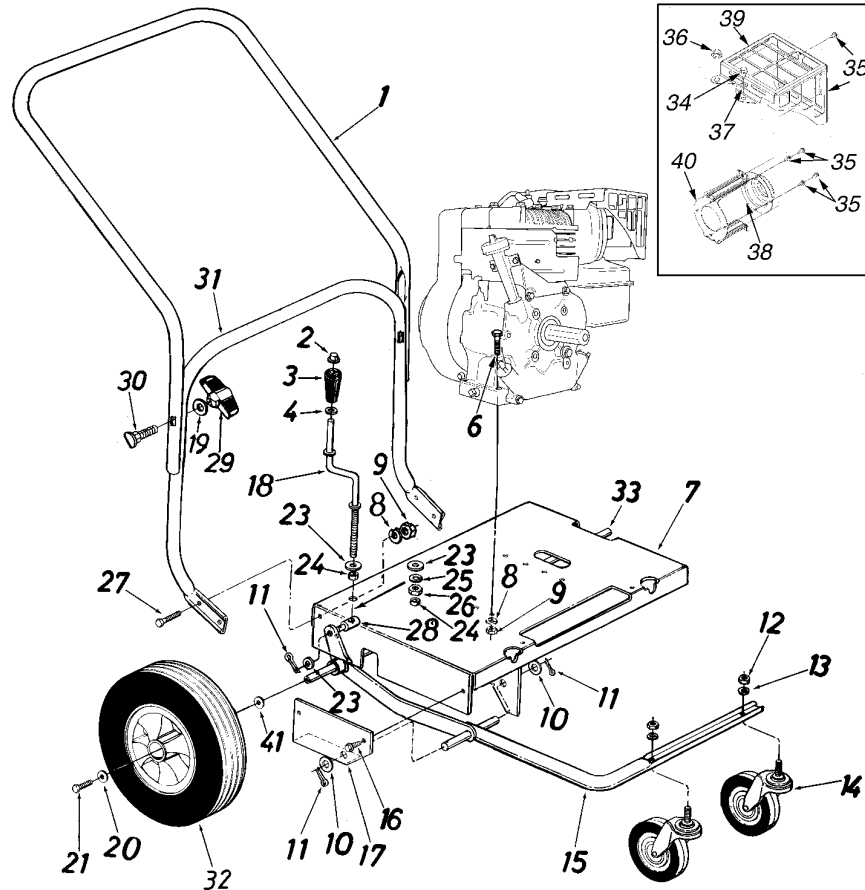

Model Series 650

Ref. No.	Part No.	Part Description	Ref. No.	Part No.	Part Description
1.	749-0784	Upper Handle	23.	736-0300	Flat Washer .38 ID x .57 OD
2.	726-0100	Push Nut 3/8	24.	750-0528	Spacer .382 ID x .50 OD x .180Lg
3.	720-0171	Crank Knob	25.	736-0169	Lock Washer 3/8 ID
4.	736-0117	Flat Washer .385 ID x .62 OD	26.	712-0354	Hex Nut 3/8-8
6.	710-0805	Hex Bolt 5/16-18 x 1.50	27.	710-3008	Hex Bolt 5/16-18 x .75
7.	16453	Engine Mounting Frame Assembly	28.	711-0797	Ferrule
8.	736-0119	Lock Washer 5/16 ID	29.	720-0241	Hand Knob
9.	712-0267	Hex Nut 5/16-18	30.	710-1174	Carriage Bolt 5/16-18 x 2.0
10.	736-0187	Flat Washer .63 ID x 1.25	31.	749-0785	Lower Handle
11.	714-0115	Cotter Pin	32.	734-1035	Wheel Assembly 12 x 3
12.	712-0206	Hex Nut 1/2-13	33.	738-0185	Rear Axle
13.	736-0921	Lock Washer 1/2	34.	710-0599	Self Tap Screw 1/4-20 x .5
14.	734-1036	Swivel Caster Wheel 5" Dia x 1.25	35.	710-1502	Screw 8-18 x .375
15.	16273	Caster Arm Assembly	36.	712-3004A	Hex Lock Nut 5/16-18
16.	710-0726	Hex Washer Screw 5/16x .75	37.	736-0329	Lock Washer
17.	14529	Caster Arm Bracket	38.	751-0447	Deflector
18.	747-0542	Height Adjustment Crank	39.	751-0632	Muffler Guard
19.	736-0451	Saddle Washer .32 ID x .93 OD	40.	751-0646	Muffler Guard Bracket
20.	736-0159	Flat Washer .34 ID x .87 OD	41.	736-0162	Flat Washer
21.	710-0170	Hex Lock Bolt 5/16-24 x .64