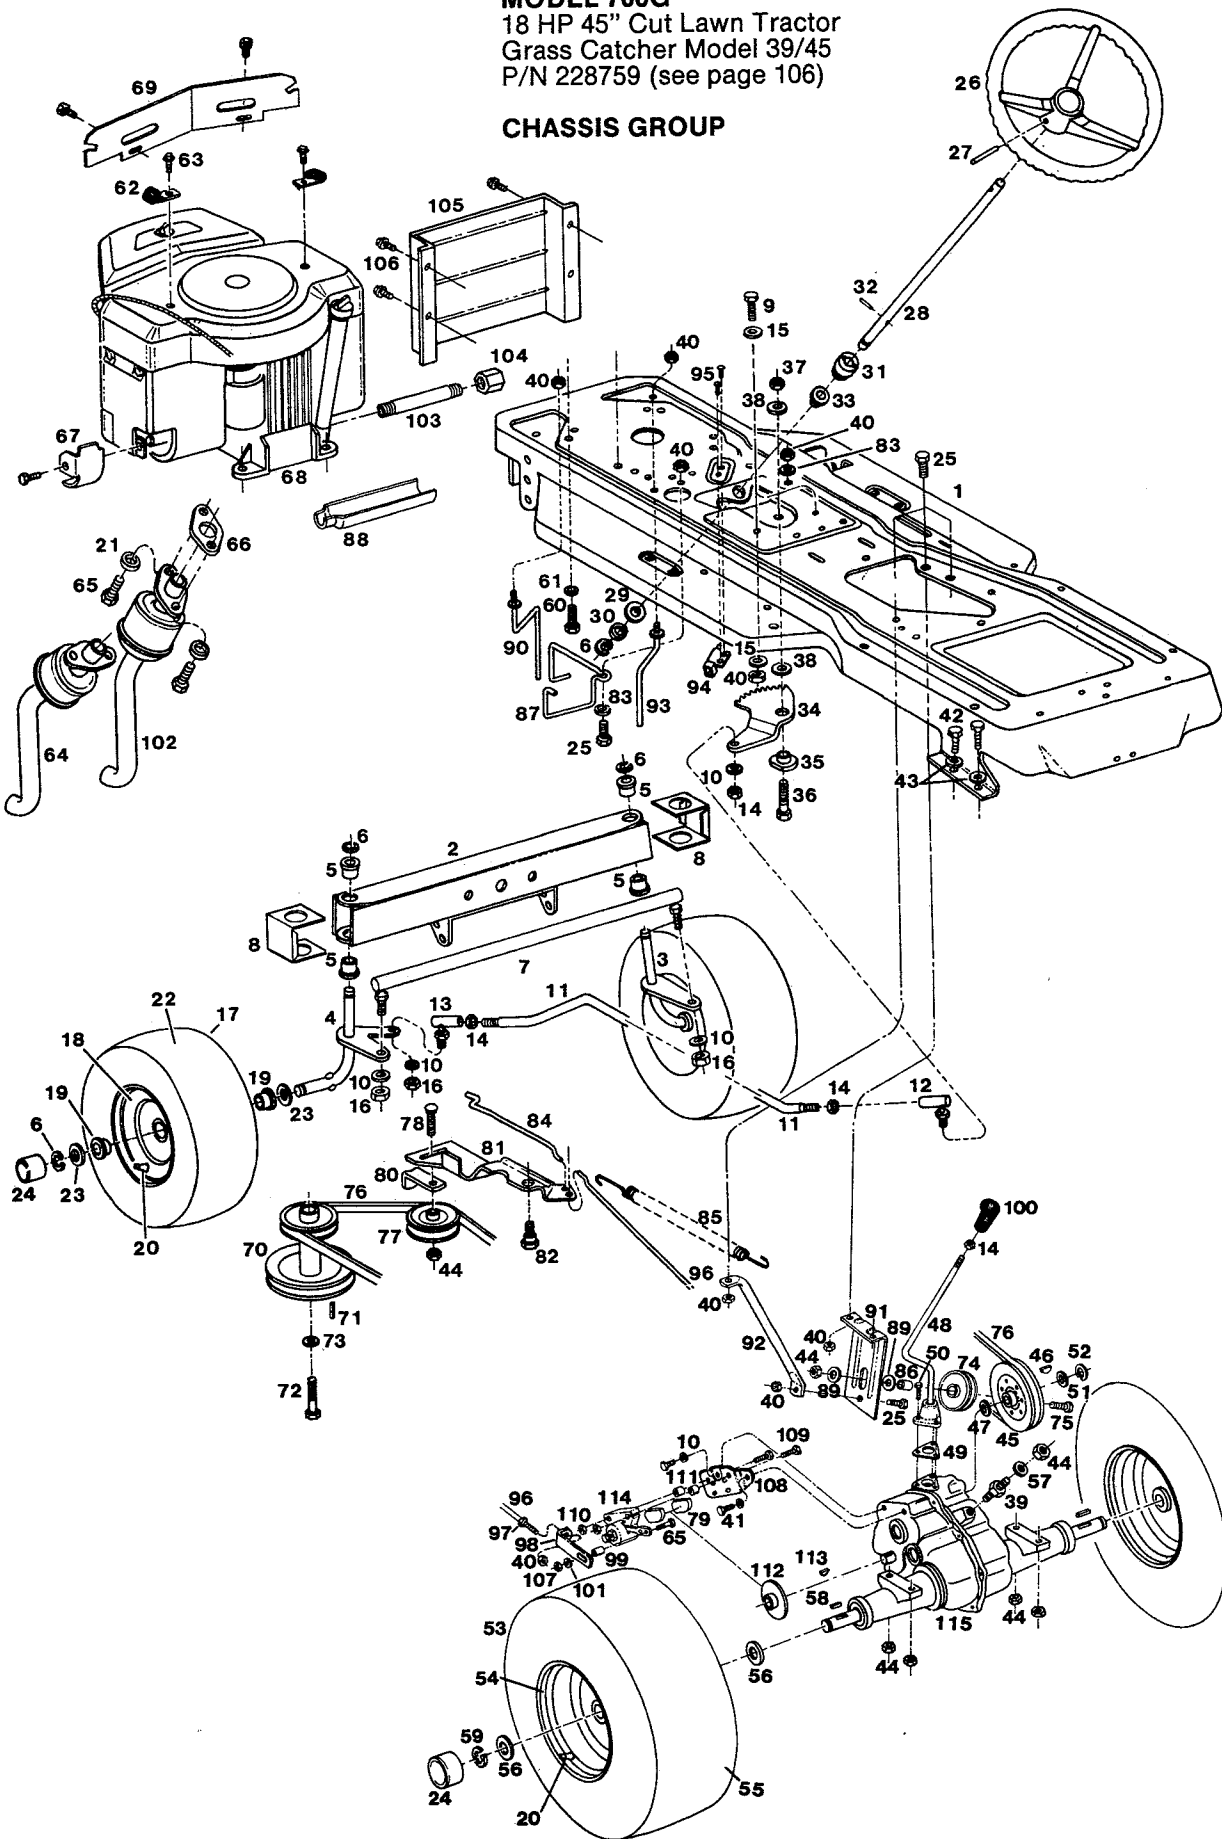

MODEL 700G
18 HP 45" Cut Lawn Tractor
Grass Catcher Model 39/45
P/N 228759 (see page 106)

CHASSIS GROUP

MODEL 700G
18 HP 45" Cut Lawn Tractor
Grass Catcher Model 39/45
P/N 228759 (see page 106)

CHASSIS GROUP