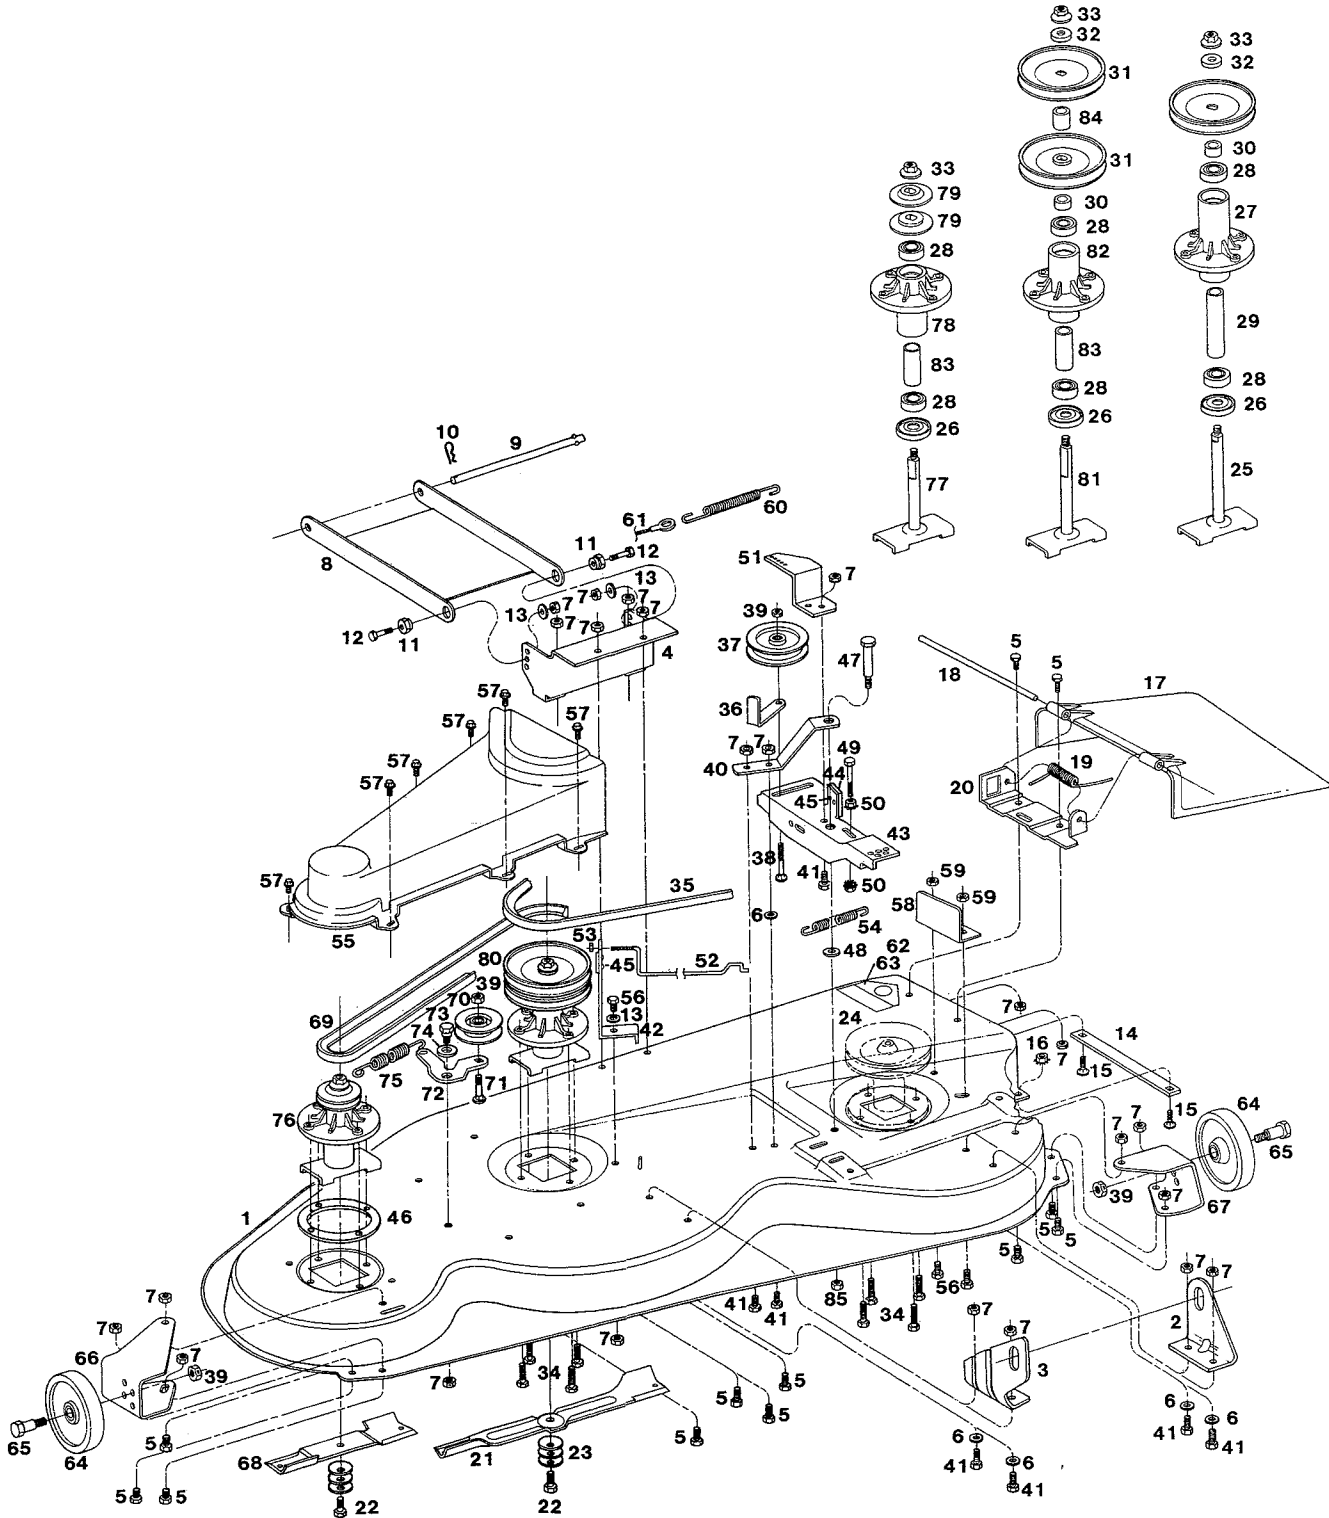

MODEL 700G
18 HP 45" Cut Lawn Tractor
Grass Catcher Model 39/45
P/N 228759 (see page 106)

45" MOWER DECK AND DRIVE

MODEL 700G
18 HP 45" Cut Lawn Tractor
Grass Catcher Model 39/45
P/N 228759 (see page 106)

45" MOWER DECK AND DRIVE

Index No.	Part No.	Description	Index No.	Part No.	Description
1	014514	Deck - mower 45"	43	098053	Arm - idler w/brake pad (includes 44 & 45)
2	014498	Bracket - deck lift R.H.		014084	Arm - idler w/o brake pad
3	014506	Bracket - deck lift L.H.	44	135046	Pad - brake
4	014480	Bracket - deck drawbar	45	764225	Rivet - pop, brake pad 3/16 x 3/8
5	312082	Bolt - hex 5/16-18 x 1/2	46	098608	Spacer - spindle assembly
6	715185	Washer - flat 5/16	47	158733	Bolt - shoulder 3/8-16 x 2-9/16
7	715177	Nut - hex lock 5/16-18	48	158337	Washer - flat 3/8
8	014407	Drawbar - deck	49	450130	Bolt - hex 1/4-20 x 2
9	097469	Pin - drawbar	50	715037	Nut - hex keps 1/4-20
10	715011	Hairpin cotter	51	014159	Extension - idler arm
11	158691	Nut - eccentric, deck leveling	52	097618	Rod - brake release
12	152108	Bolt - hex 5/16-18 x 1	53	152967	Nut - hex lock 1/4-20
13	159194	Washer - flat	54	109637	Spring - brake engaging
14	014456	Bar - skid	55	112722	Cover - belt
15	313510	Bolt - carriage 5/16-18 x 3/4	56	450437	Bolt - hex 5/16-18 x 5/8
16	150136	Nut - hex keps 5/16-18	57	159053	Screw - tapping 1/4-20 x 3/8
17	113076	Deflector - discharge opening	58	014472	Shield - pulley R.H.
18	096438	Pin - deflector	59	159236	Nut - hex lock 5/16-18
19	097972	Spring - deflector	60	097980	Spring - clutch engaging
20	014449	Bracket - chute deflector	61	051763	Cable - blade drive control
21	030551	Blade - 18" Hilift	62	004655	Decal - No Step
	031021	Blade - 18" none Hilift (optional)	63	143115	Decal - Danger
22	158543	Bolt - hex nylock 3/8-24 x 1	64	041541	Wheel - deck 6"
23	158055	Washer - formed	65	157495	Bolt - shoulder 3/8-16 x 2-3/8
24	135400	Spindle Assembly - RH blade (includes 25 - 33)	66	014522	Bracket - deck wheel L.H.
25	098160	Shaft - blade w/saddle	67	014530	Bracket - deck wheel R.H.
26	134981	Shield - dust	68	030726	Blade - 9" Hilift
27	134973	Housing - shaft and bearings	69	135863	Belt - blade drive L.H.
28	095406	Bearing - shaft	70	098079	Pulley - idler, L.H. belt
29	095398	Spacer - bearings	71	157750	Bolt - rd. head 3/8-16 x 1-1/2
30	159319	Spacer - drive pulley	72	097626	Arm - idler pulley
31	098152	Pulley - drive	73	157479	Bolt - shoulder 5/16-18 x 1/2
32	157396	Washer - pulley retainer	74	158048	Washer - flat 5/8 special
33	159301	Nut - hex lock 7/16-20	75	135871	Spring - idler tension
34	159202	Bolt - hex 5/16-18 x 1-3/8	76	136531	Spindle Assembly - L.H. blade (includes 26, 28, 33, 77, 78 & 79)
35	136176	Belt - blade drive, long	77	098830	Shaft - blade w/saddle
36	098012	Retainer - belt	78	098186	Housing - shaft and bearings
37	098004	Pulley - idler	79	098178	Pulley - drive, half
38	158444	Bolt - carriage 3/8-16 x 2	80	136085	Spindle Assembly - center blade (includes 26, 28, 30, 31, 32, 33, 81, 82, 83 & 84)
39	310011	Nut - hex lock 3/8-16			
40	014464	Bracket - idler arm	81	098228	Shaft - blade w/saddle
41	158998	Bolt - hex 5/16-18 x 3/4	82	098210	Housing - shaft and bearings
42	135772	Arm - blade brake w/brake pad (includes 44 & 45)	83	098194	Spacer - bearings
	014092	Arm - blade brake w/o brake pad	84	159327	Spacer - pulleys
			85	715482	Nut - hex flg. 3/8-16