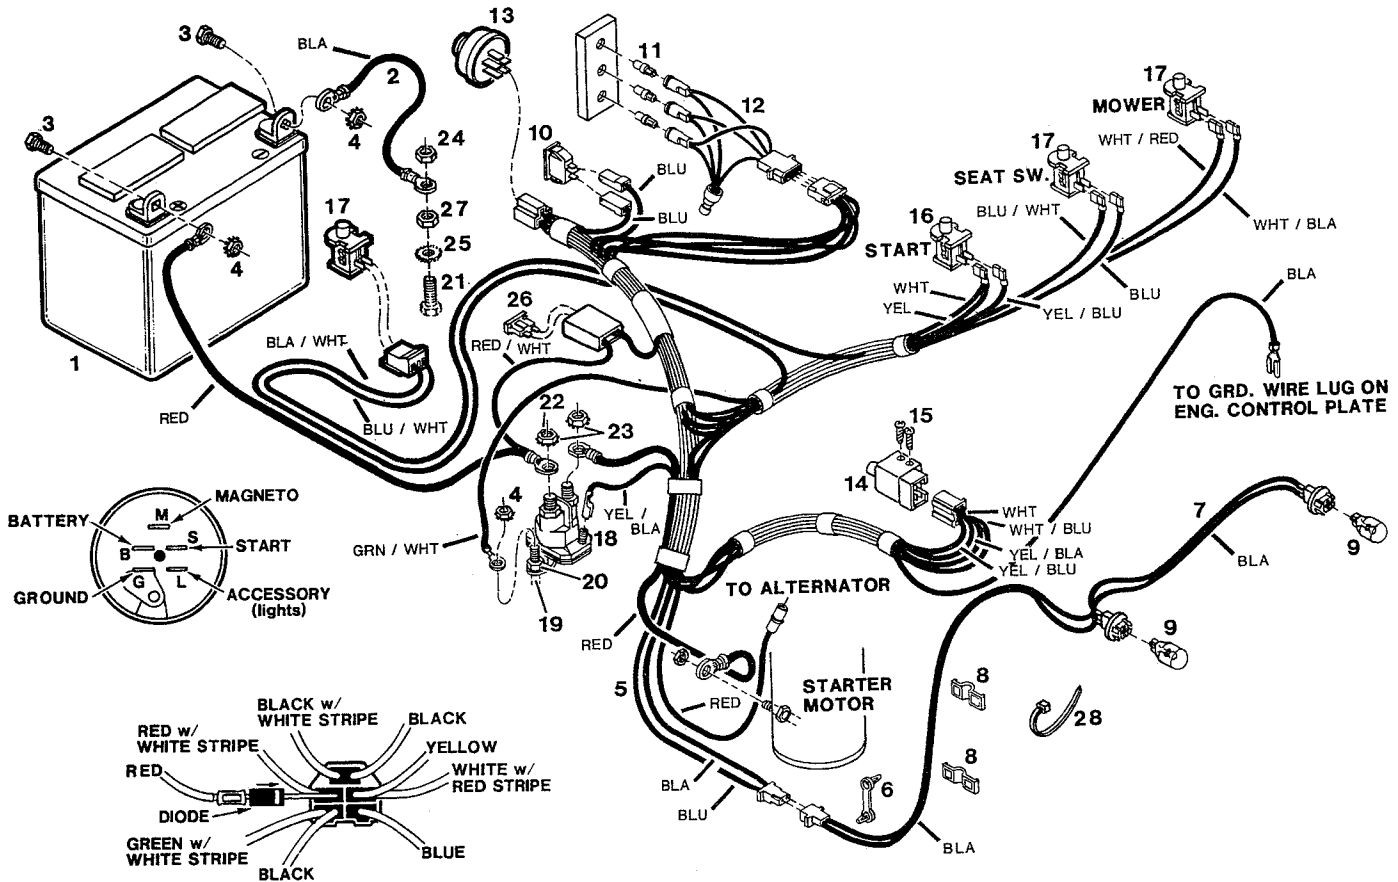

MODEL 700G
 18 HP 45" Cut Lawn Tractor
 Grass Catcher Model 39/45
 P/N 228759 (see page 106)

ELECTRICAL SYSTEM

Index No.	Part No.	Description	Index No.	Part No.	Description
1	134726	Battery - 12 volt	15	157933	Screw - pan head #12
2	134908	Wire - battery ground, black	16	135822	Switch - no start
3	153171	Bolt - hex 1/4-20 x 5/8	17	134833	Switch - system interlock
4	715037	Nut - hex 1/4-20 keps	18	134940	Solenoid - starter
5	134809	Harness - wiring	19	158121	Bolt - hex 1/4-20 x 3/4
6	112326	Retainer - harness	20	152967	Nut - hex 1/4-20
7	135103	Harness - headlights	21	152108	Bolt - hex 5/16-18 x 1
8	134676	Retainer - harness, press-on	22	157974	Nut - hex 5/16-24
9	135533	Bulb - headlights	23	156430	Washer - lock ext tooth
10	135814	Switch - headlights	24	150136	Nut - hex 5/16-18 keps
11	136051	Bulb - monitor indicator	25	153510	Washer - lock
12	136192	Harness - indicator lights	26	*	Fuse - 15 amp
13	135798	Switch - ignition	27	715177	Nut - hex 5/16-18
14	134825	Switch - clutch interlock	28	110379	Tie-cable