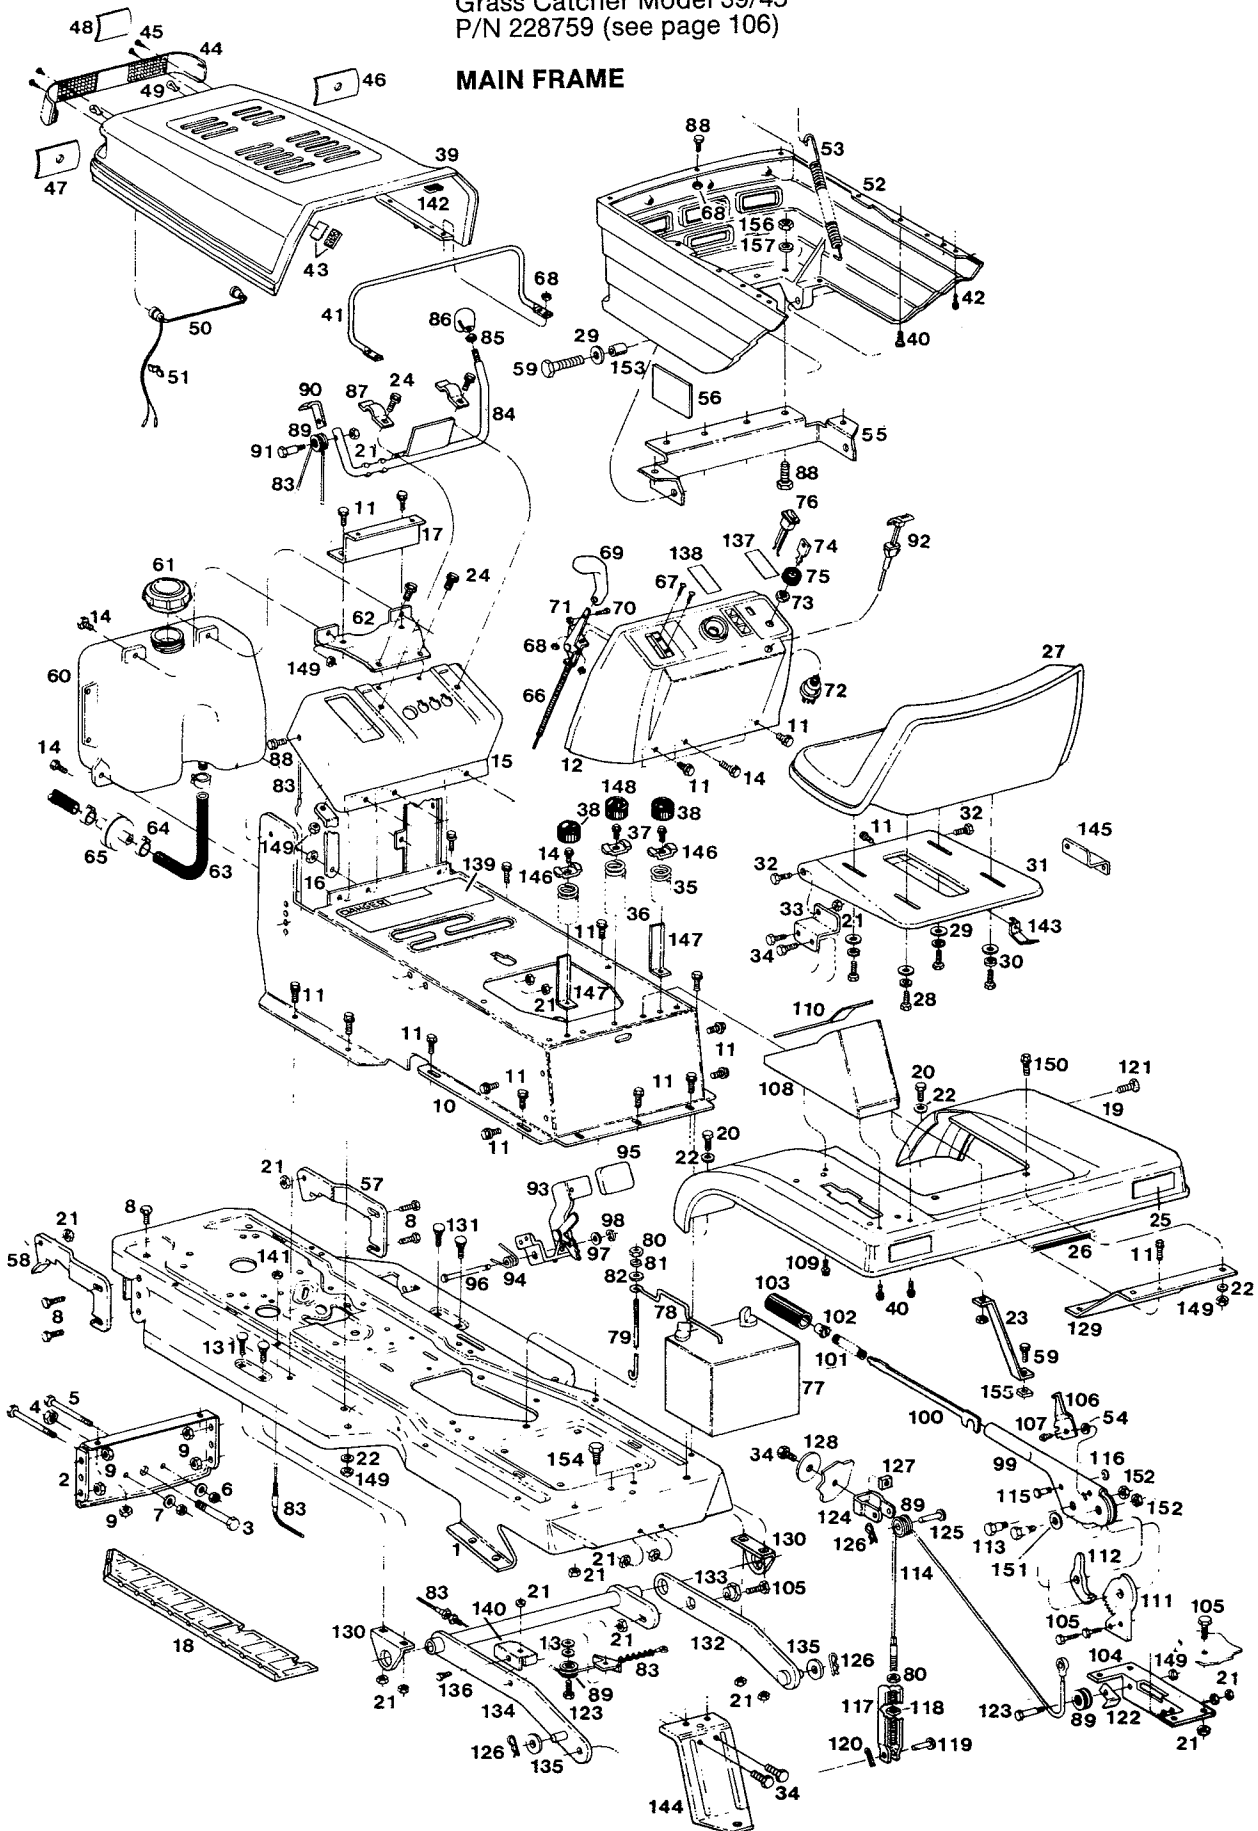

MODEL 700G
18 HP 45" Cut Lawn Tractor
Grass Catcher Model 39/45
P/N 228759 (see page 106)

MAIN FRAME

MODEL 700G
18 HP 45" Cut Lawn Tractor
Grass Catcher Model 39/45
P/N 228759 (see page 106)

MAIN FRAME