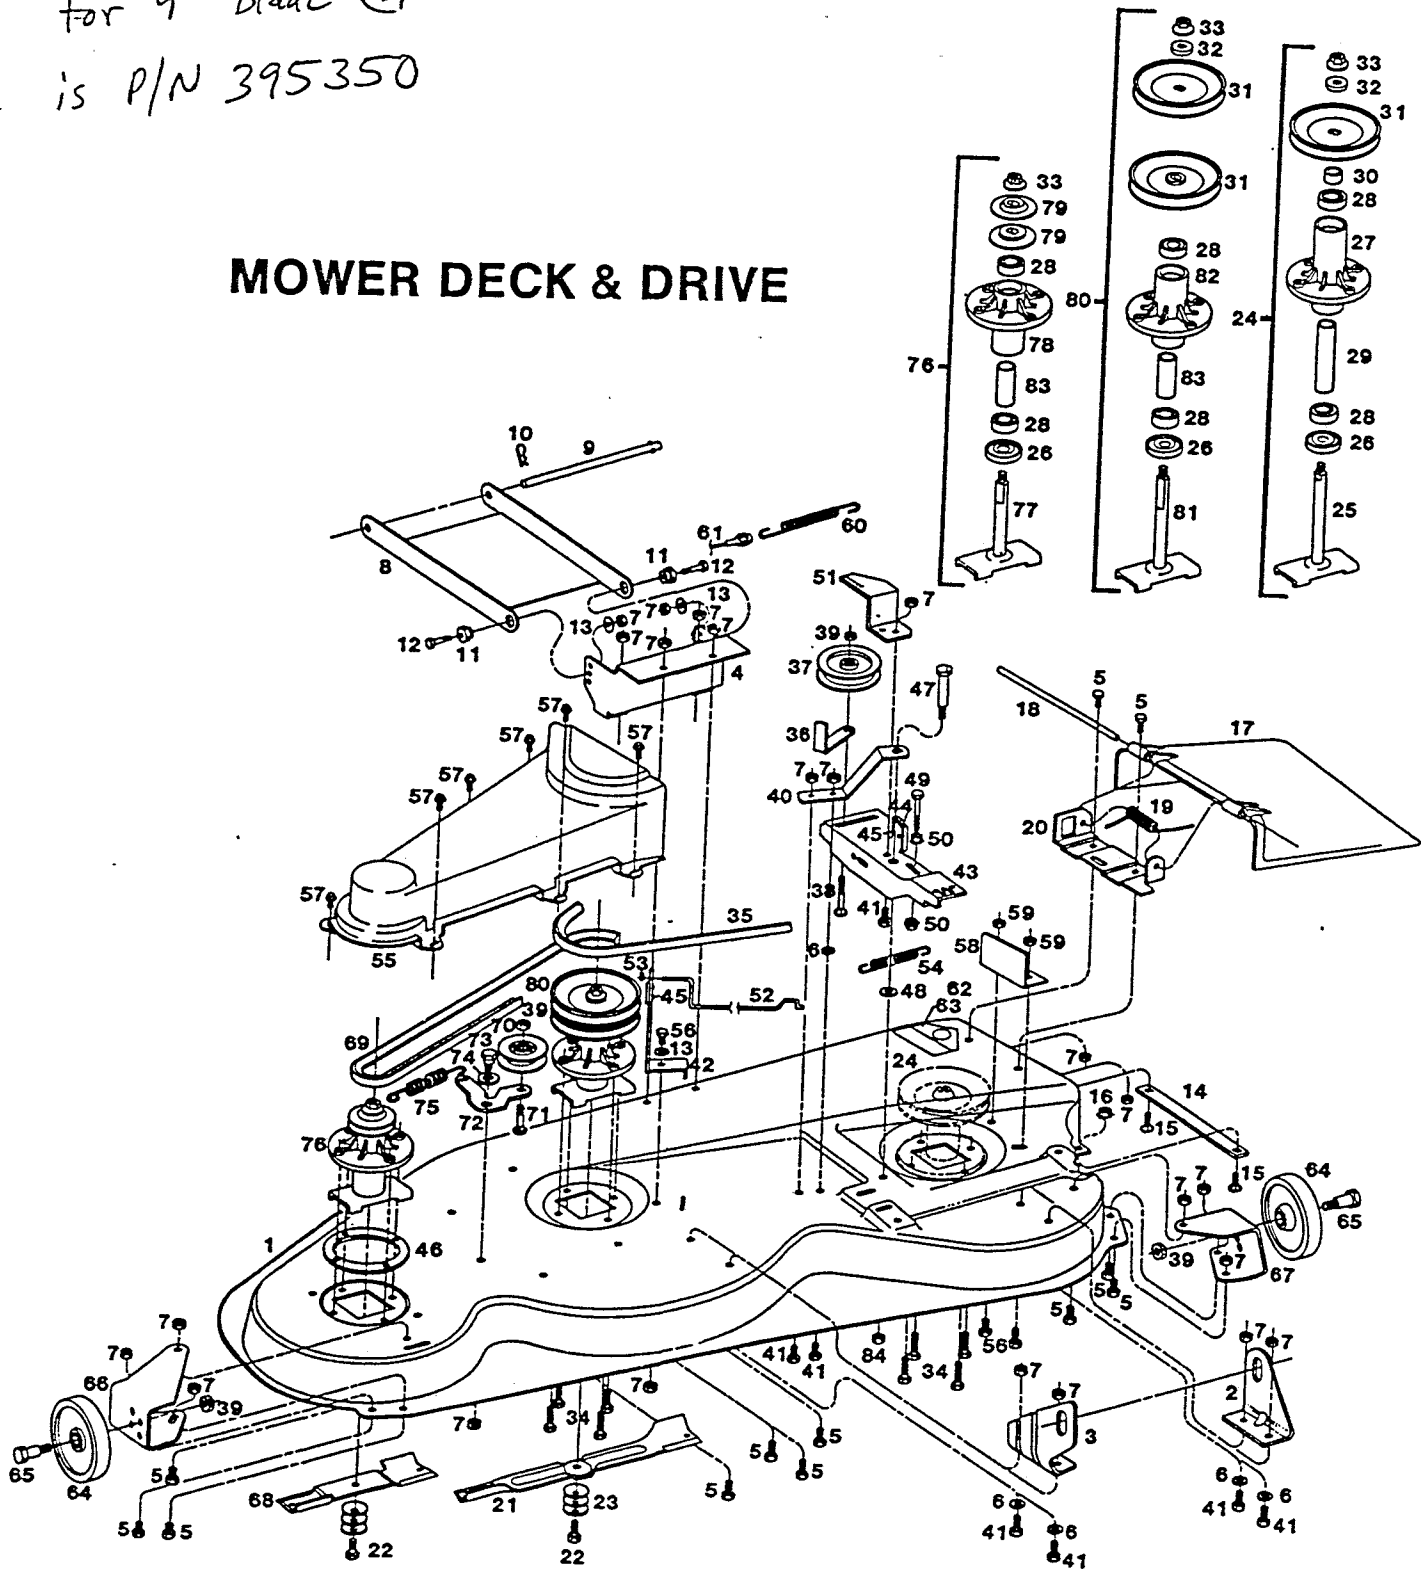

Pulley/Belt Change Kit
for 9" Blade (speeds up RPM's)
is P/N 395350

MODEL 700 H
18 HP I/C Electric Start 45" Cut Tractor
Grass Catcher 39/45 PN 228759

MOWER DECK & DRIVE

45" MOWER DECK AND DRIVE

Index No.	Part No.	Description	Index No.	Part No.	Description
1	014514	Deck - mower 45"	43	098053	Arm - idler w/brake pad (includes 44 & 45)
2	014498	Bracket - deck lift R.H.		014084	Arm - idler w/o brake pad
3	014506	Bracket - deck lift L.H.	44	135046	Pad - brake
4	014480	Bracket - deck drawbar	45	159186	Rivet - brake pad
5	312082	Bolt - hex 5/16-18 x 1/2	46	014548	Spacer - spindle assembly
6	715185	Washer - flat 5/16	47	158733	Bolt - shoulder 3/8-16 x 2-9/16
7	616342	Nut - hex lock 5/16-18	48	158337	Washer - flat 3/8
8	014407	Drawbar - deck	49	150433	Bolt - hex 1/4-20 x 2
9	097469	Pin - drawbar	50	715037	Nut - hex keps 1/4-20
10	715011	Hairpin cotter	51	014159	Extension - idler arm
11	158691	Nut - eccentric, deck leveling	52	097618	Rod - brake release
12	152108	Bolt - hex 5/16-18 x 1	53	616375	Nut - hex lock 1/4-20
13	159194	Washer - flat	54	109637	Spring - brake engaging
14	014456	Bar - skid	55	112722	Cover - belt
15	313510	Bolt - carriage 5/16-18 x 3/4	56	450437	Bolt - hex 5/16-18 x 5/8
16	150136	Nut - hex keps 5/16-18	57	159053	Screw - tapping 1/4-20 x 3/8
17	113076	Deflector - discharge opening	58	014472	Shield - pulley R.H.
18	096438	Pin - deflector	59	159236	Nut - hex lock 5/16-18
19	097972	Spring - deflector	60	097980	Spring - clutch engaging
20	014449	Bracket - chute deflector	61	051763	Cable - blade drive control
21	030551	Blade - 18" Hiliift	62	004655	Decal - No Step
	031021	Blade - 18" none Hiliift (optional)	63	143115	Decal - Danger
22	158543	Bolt - hex nylock 3/8-24 x 1	64	042226	Wheel - deck 6"
23	158055	Washer - formed	65	157495	Bolt - shoulder 3/8-16 x 2-3/8
24	015891	Spindle Assembly - RH blade (includes 25 - 33)	66	014522	Bracket - deck wheel L.H.
25	098160	Shaft - blade w/saddle	67	014530	Bracket - deck wheel R.H.
26	134981	Shield - dust	68	030726	Blade - 9" Hiliift
27	134973	Housing - shaft and bearings	69	135863	Belt - blade drive L.H.
28	095406	Bearing - shaft	70	098079	Pulley - idler, L.H. belt
29	095398	Spacer - bearings	71	157750	Bolt - rd. head 3/8-16 x 1-1/2
30	159319	Spacer - drive pulley	72	097626	Arm - idler pulley
31	098152	Pulley - drive	73	157479	Bolt - shoulder 5/16-18 x 1/2
32	157396	Washer - pulley retainer	74	158048	Washer - flat 5/8 special
33	159301	Nut - hex lock 7/16-20	75	135871	Spring - idler tension
34	159202	Bolt - hex 5/16-18 x 1-3/8	76	015917	Spindle Assembly - L.H. blade (includes 26, 28, 33, 77, 78 & 79)
35	136176	Belt - blade drive, long	77	098830	Shaft - blade w/saddle
36	098012	Retainer - belt	78	098186	Housing - shaft and bearings
37	098004	Pulley - idler	79	098178	Pulley - drive, half
38	158444	Bolt - carriage 3/8-16 x 2	80	018440	Spindle Assembly - center blade (includes 26, 28, 31, 32, 33, 81, 82, & 83)
39	310011	Nut - hex lock 3/8-16			
40	014464	Bracket - idler arm	81	098228	Shaft - blade w/saddle
41	158998	Bolt - hex 5/16-18 x 3/4	82	098210	Housing - shaft and bearings
42	172619	Arm - blade brake w/brake pad (includes 44 & 45)	83	098194	Spacer - bearings
	015883	Arm - blade brake w/o brake pad	84	715482	Nut - hex flg. 3/8-16
			-	129361	Deck assembly - complete