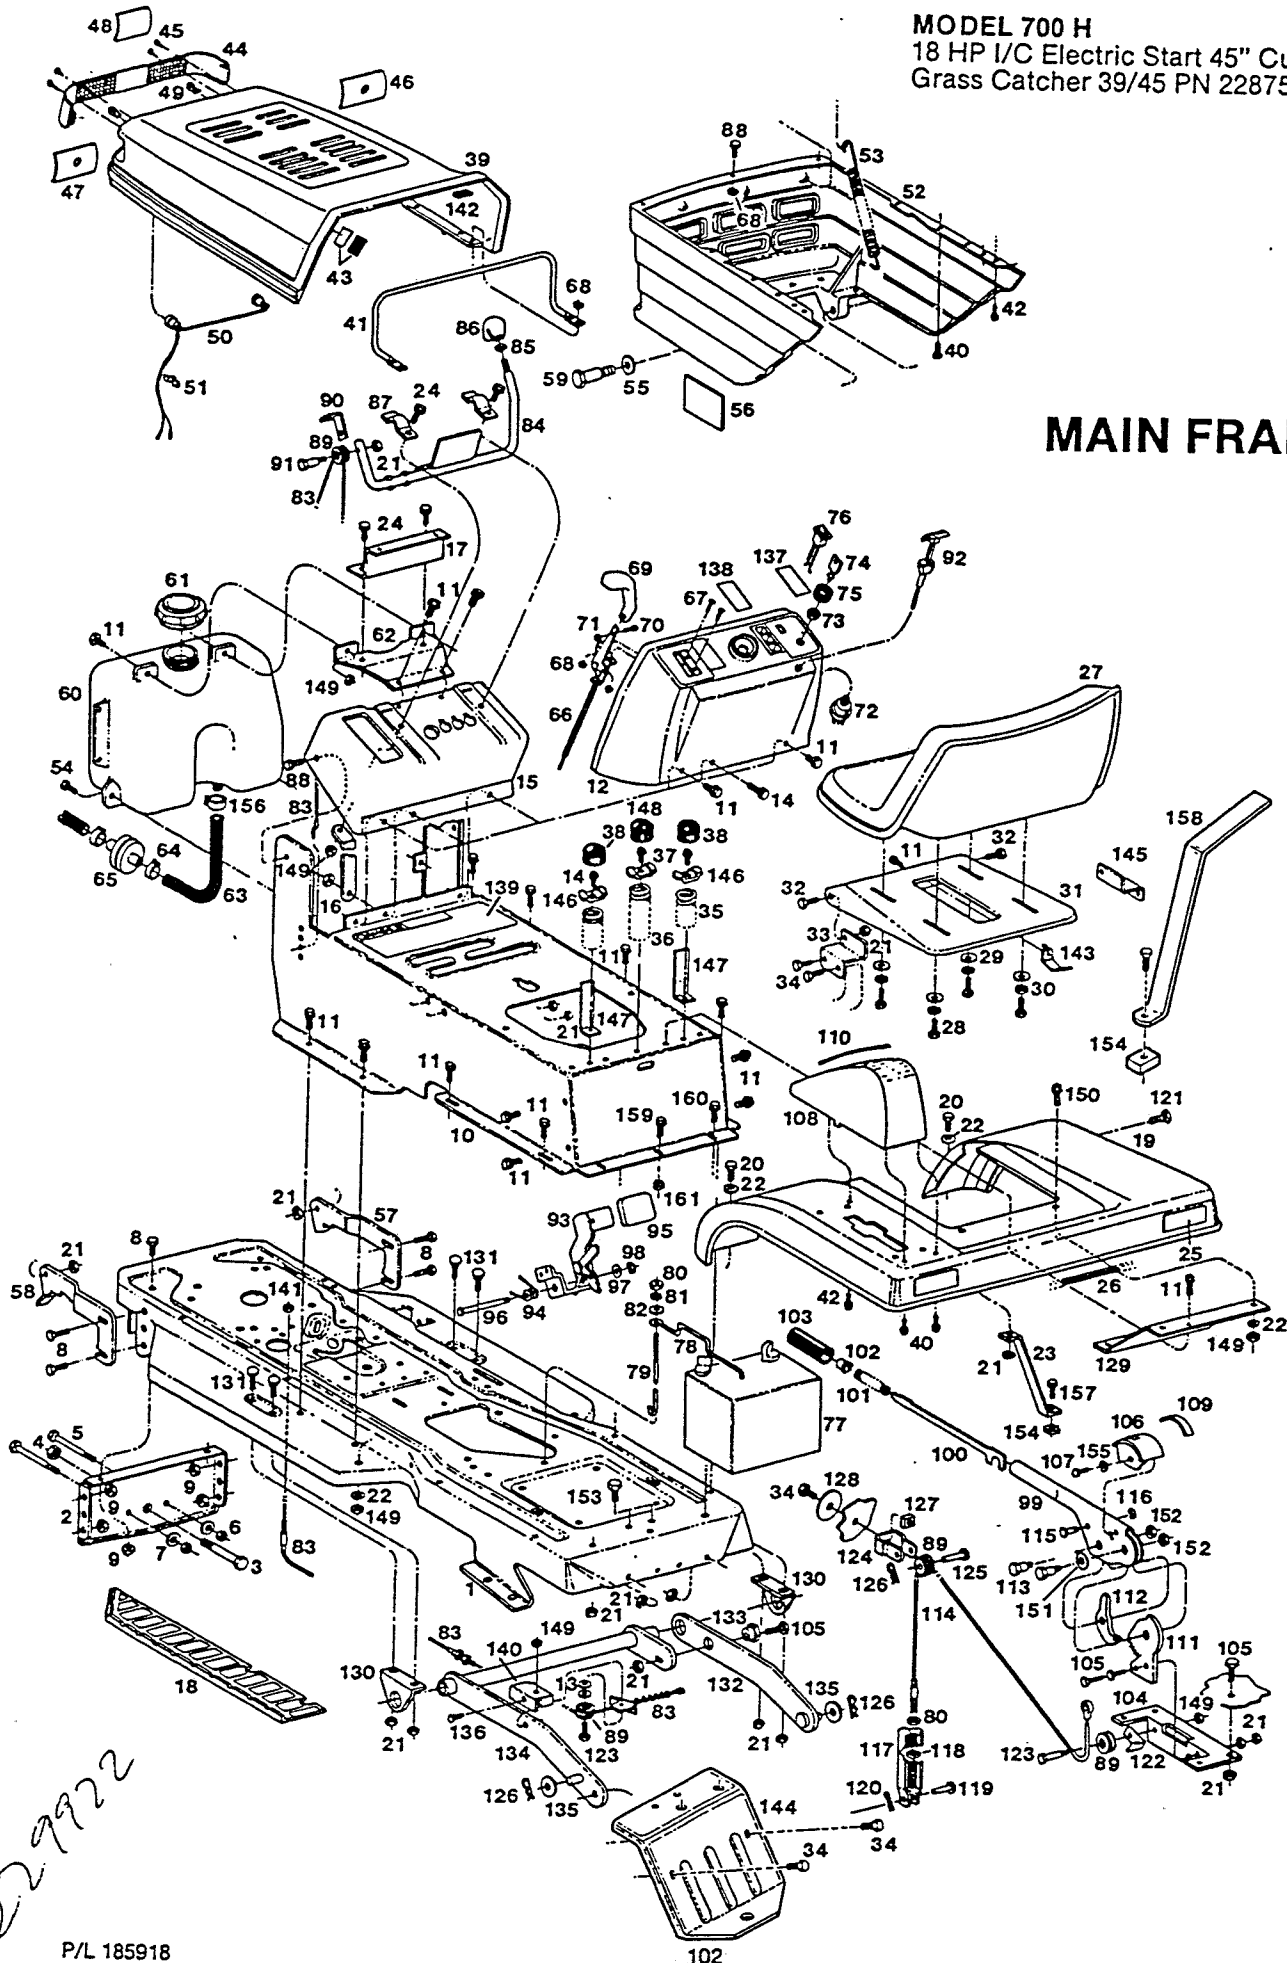

MODEL 700 H
18 HP I/C Electric Start 45" Cut Tractor
Grass Catcher 39/45 PN 228759

MAIN FRAME

229922

MODEL 700 MAIN FRAME

MODEL 700 H
18 HP I/C Electric Start 45" Cut Tractor
Grass Catcher 39/45 PN 228759