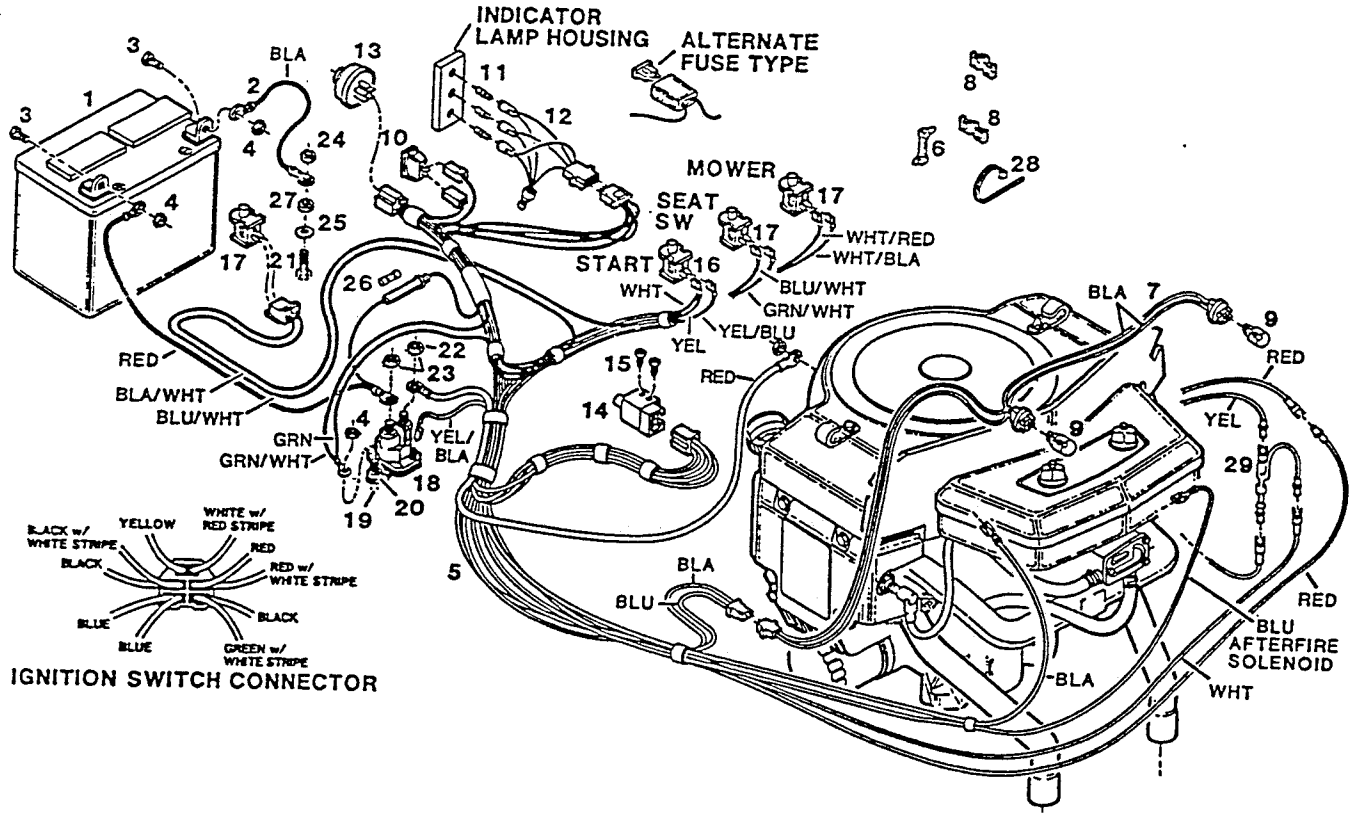

MODEL 700 H
18 HP I/C Electric Start 45" Cut Tractor
Grass Catcher 39/45 PN 228759

MODEL 700 ELECTRICAL SYSTEM

Index No.	Part No.	Description	Index No.	Part No.	Description
1	134726	Battery - 12 volt	15	157933	Screw - pan head #12
2	134908	Wire - battery ground, black	16	135822	Switch - no start
3	449587	Bolt - hex 1/4-20 x 5/8	17	134833	Switch - system interlock
4	715037	Nut - hex 1/4-20 keps	18	134940	Solenoid - starter
5	138107	Harness - wiring	19	158121	Bolt - hex 1/4-20 x 3/4
6	112326	Retainer - harness	20	616375	Nut - hex 1/4-20
7	136945	Harness - headlights	21	152108	Bolt - hex 5/16-18 x 1
8	134676	Retainer - harness, press-on	22	157974	Nut - hex 5/16-24
9	135533	Bulb - headlights	23	152975	Washer - lock 5/16 ext tooth
10	135814	Switch - headlights	24	150136	Nut - hex 5/16-18 keps
11	136051	Bulb - monitor indicator	25	153510	Washer - lock 5/16 int tooth
12	136192	Harness - indicator lights	26	*	Fuse - 15 amp
13	138081	Switch - ignition	27	616342	Nut - hex 5/16-18
14	134825	Switch - clutch interlock	28	110379	Tie-cable
			29	138099	Diode - wiring

* purchase locally