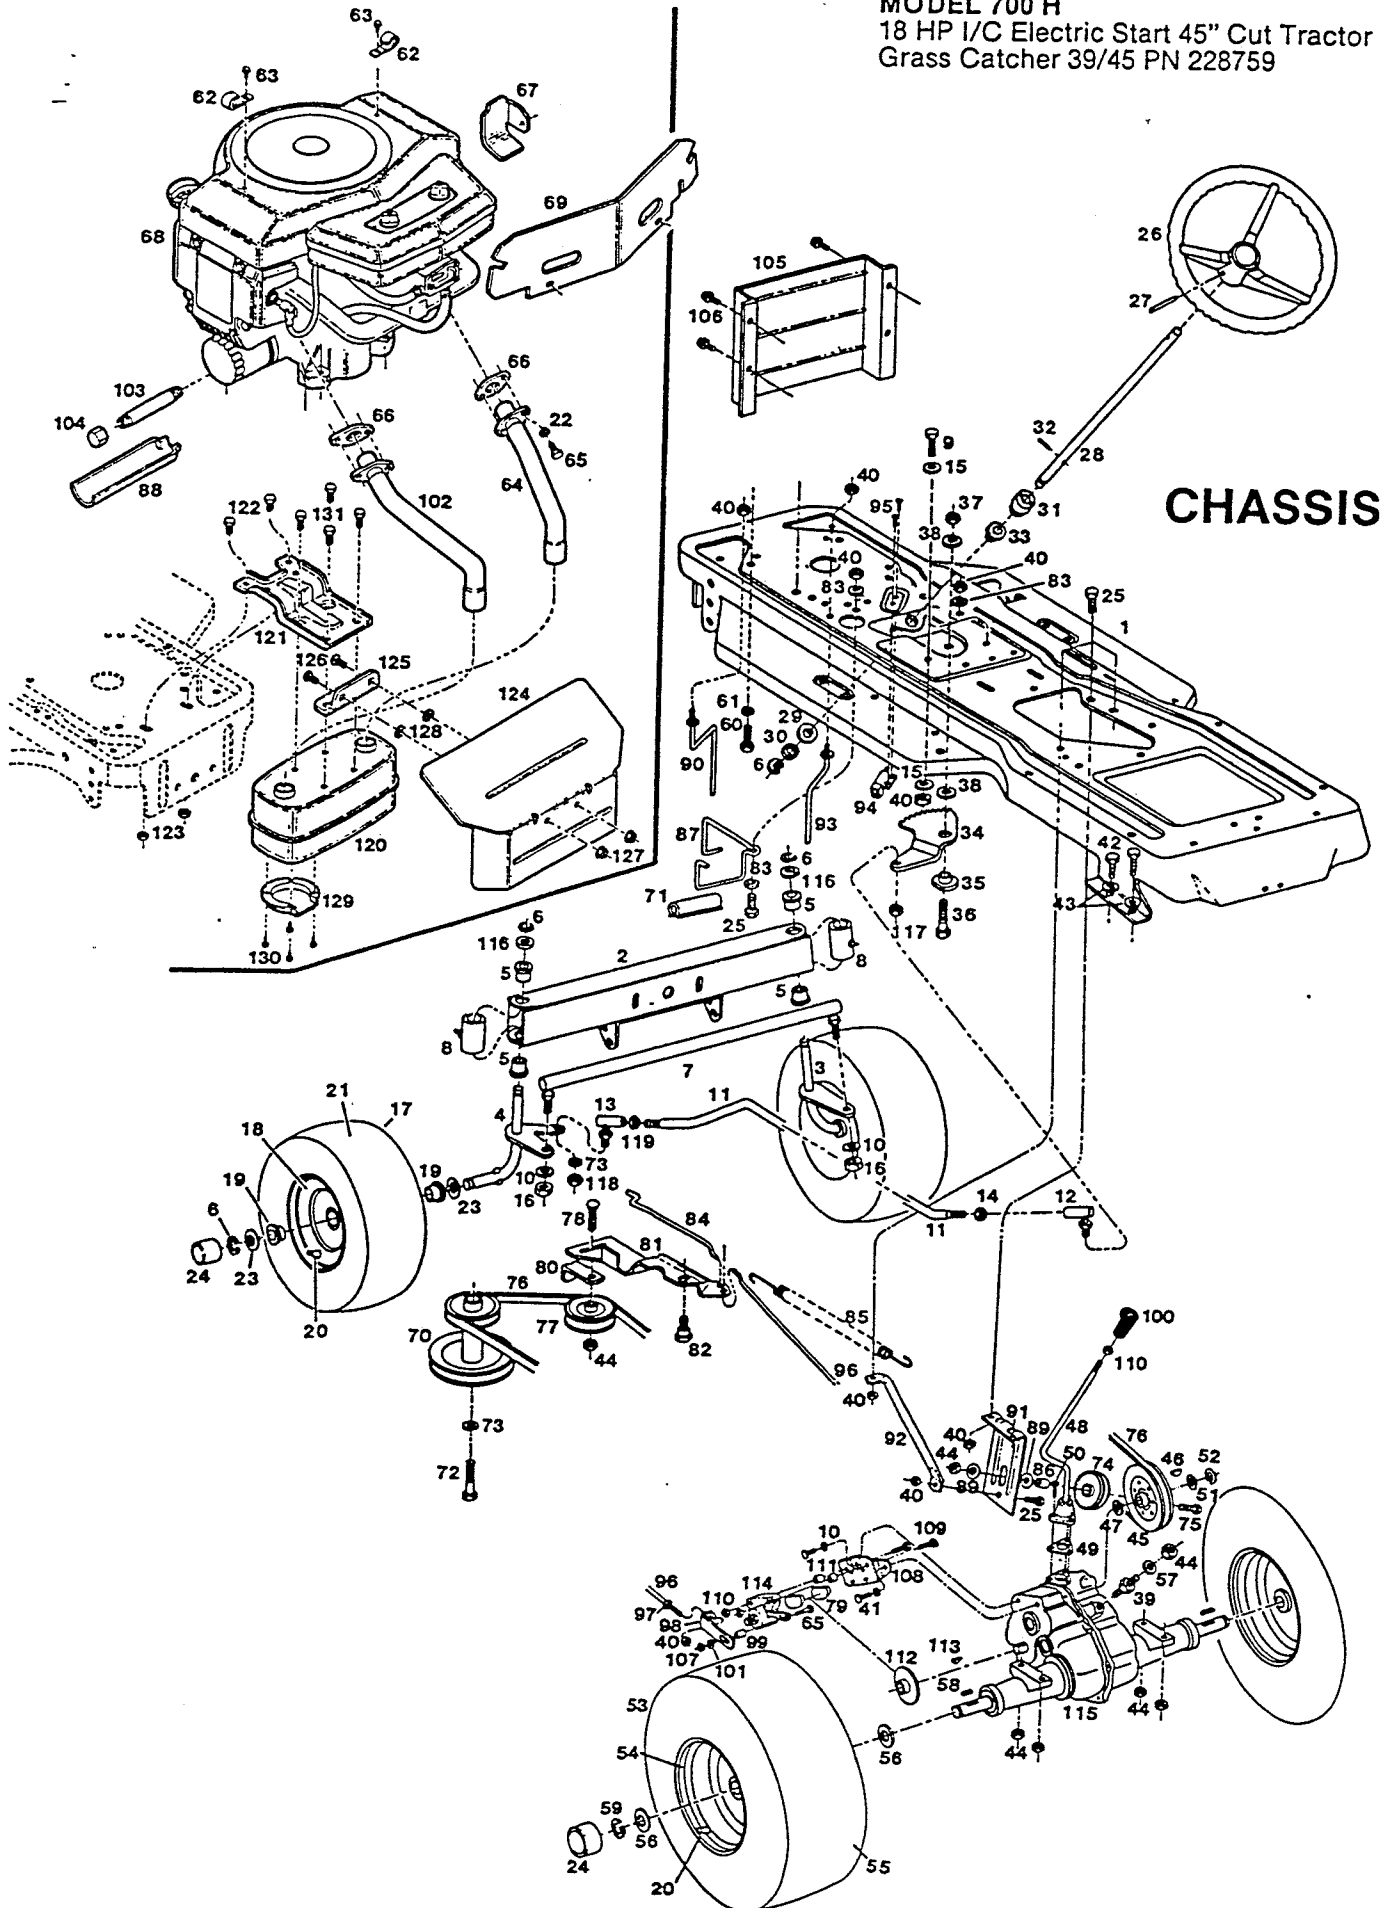

MODEL 700 H
18 HP I/C Electric Start 45" Cut Tractor
Grass Catcher 39/45 PN 228759

CHASSIS

MODEL 700 CHASSIS GROUP

MODEL 700 H
18 HP I/C Electric Start 45" Cut Tractor
Grass Catcher 39/45 PN 228759