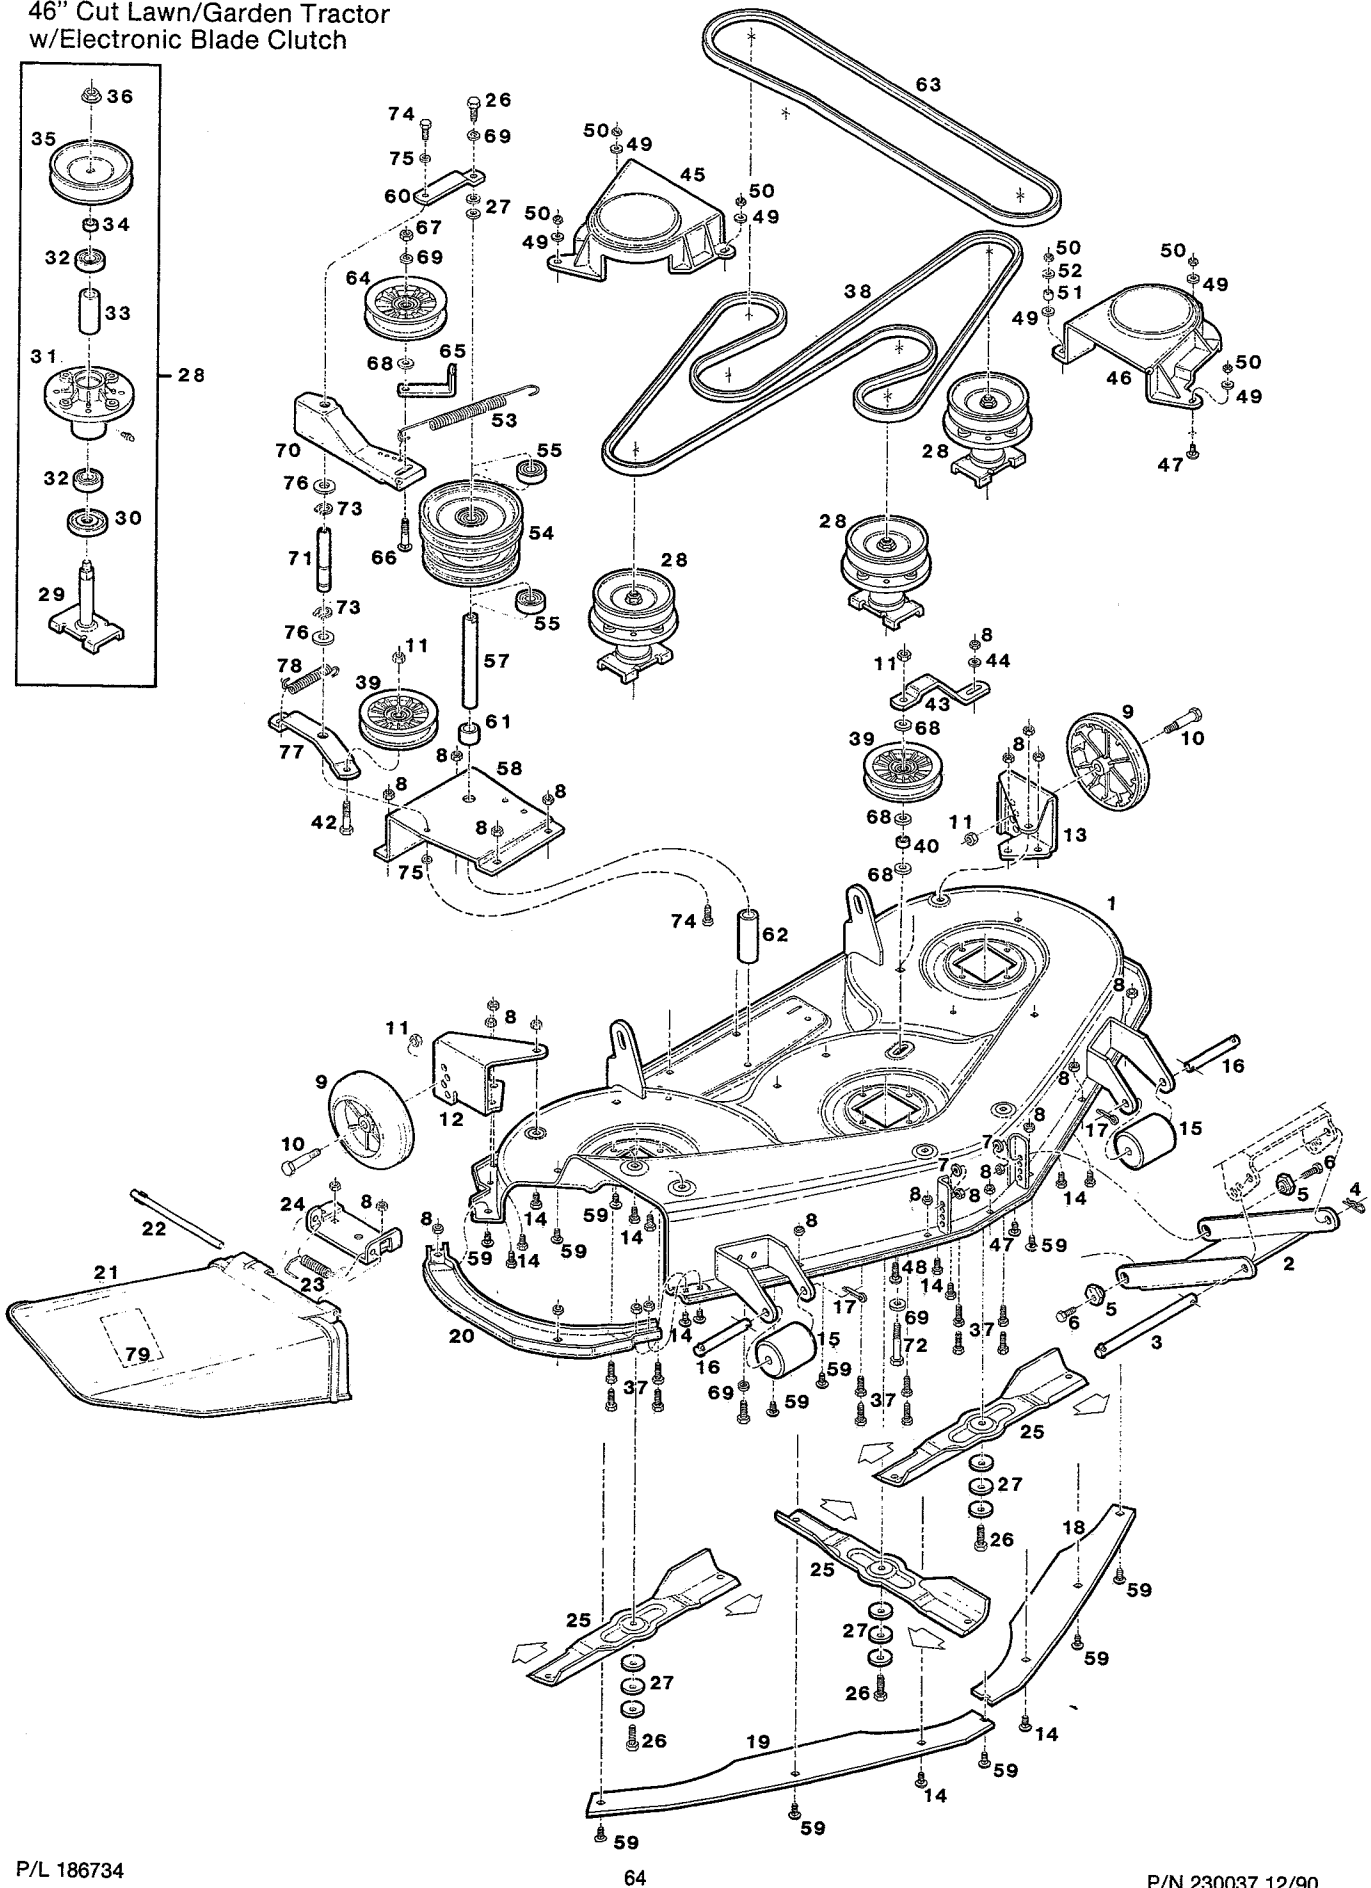

MODEL 720-J
18 HP Twin I/C Electric Start
46" Cut Lawn/Garden Tractor
w/Electronic Blade Clutch

MODEL 720-J
18 HP Twin I/C Electric Start
46" Cut Lawn/Garden Tractor
w/Electronic Blade Clutch

46" MOWER DECK

Index No.	Part No.	Description	Index No.	Part No.	Description
1	020149	Deck - mower 46"	41	162321	Bolt - hex 3/8-16 x 2-1/2
2	014431	Drawbar - deck	42	312322	Bolt - hex 3/8-16 x 1-3/4
3	097469	Pin - drawbar	43	019331	Strap - support, idler pulley
4	715011	Hairpin cotter	44	715185	Washer - flat 5/16
5	158691	Nut - eccentric deck leveling	45	086348	Guard - belt RH
6	152108	Bolt - hex 5/16-18 x 1	46	086421	Guard - belt LH
7	159194	Washer - flat 5/16	47	150011	Bolt - carriage 1/4-20 x 5/8
8	616342	Nut - hex 5/16-18 ctr lock	48	152363	Bolt - carriage 1/4-20 x 1-1/4
9	042226	Wheel - gauge 6"	49	615690	Washer - flat 1/4
10	157495	Bolt - shoulder 3/8-16 x 2-3/8	50	616375	Nut - hex 1/4-20 ctr lock
11	310011	Nut - hex 3/8 - 16 ctr lock	51	159798	Spacer - spring end
12	019406	Bracket - gauge wheel RH	52	158956	Washer - flat
13	019398	Bracket - gauge wheel LH	53	087742	Spring - idler tension
14	450437	Bolt - hex 5/16-18 x 5/8	54	086371	Pulley - double w/bearings
15	042838	Roller - deck front			Includes 55
16	086470	Pin - roller axle	55	095406	Bearing - pulley
17	715029	Pin - cotter 1/8 x 1-1/4	57	086405	Shaft - double pulley
18	019380	Baffle - deck LH	58	019349	Bracket - support, double pulley
19	019372	Baffle - deck RH	59	158907	Bolt - carriage 5/16-18 x 5/8
20	019364	Bar - skid	60	019448	Strap - support
21	114033	Deflector - discharge opening	61	086397	Spacer - support strap
22	086330	Pin - deflector pivot	62	086413	Spacer - support bracket
23	086322	Spring - deflector	63	138461	Belt - drive, from engine
24	019356	Bracket - deflector	64	086355	Pulley - idler
25	138446	Blade - 16" Hilift	65	098012	Retainer - belt
26	158543	Bolt - hex nylok 3/8-24 x 1	66	158444	Bolt - carriage 3/8-16 x 2
27	158055	Washer - conical lock	67	715391	Nut - hex 3/8-16
28	019414	Spindle assembly - blade	68	158337	Washer - flat 3/8
		Includes next 8 parts	69	150185	Washer - split lock 3/8
29	138511	Shaft - blade w/saddle	70	019430	Arm - idler
30	134981	Shield - dust	71	086389	Shaft - idler pivot arm
31	019943	Housing - bearing	72	312363	Bolt - hex 3/8-24 x 1
32	137760	Bearing - shaft	73	381574	Ring - retainer
33	098194	Spacer - bearings	74	381582	Bolt - hex 5/16-24 x 7/8
34	157404	Spacer - drive pulley	75	311118	Washer - split lock 5/16
35	019935	Pulley - drive	76	155580	Washer - flat 5/8
36	159301	Nut - hex 7/16-20 flge lock	77	019422	Bracket - idler pulley
37	159830	Bolt - hex tap 5/16-18 x 7/8	78	136879	Spring - idler tension
38	138453	Belt - blade drive	79	143115	Decal - DANGER
39	336487	Pulley - idler, blade belt	80	087361	Chute - rear bagger
40	086439	Spacer - pulley