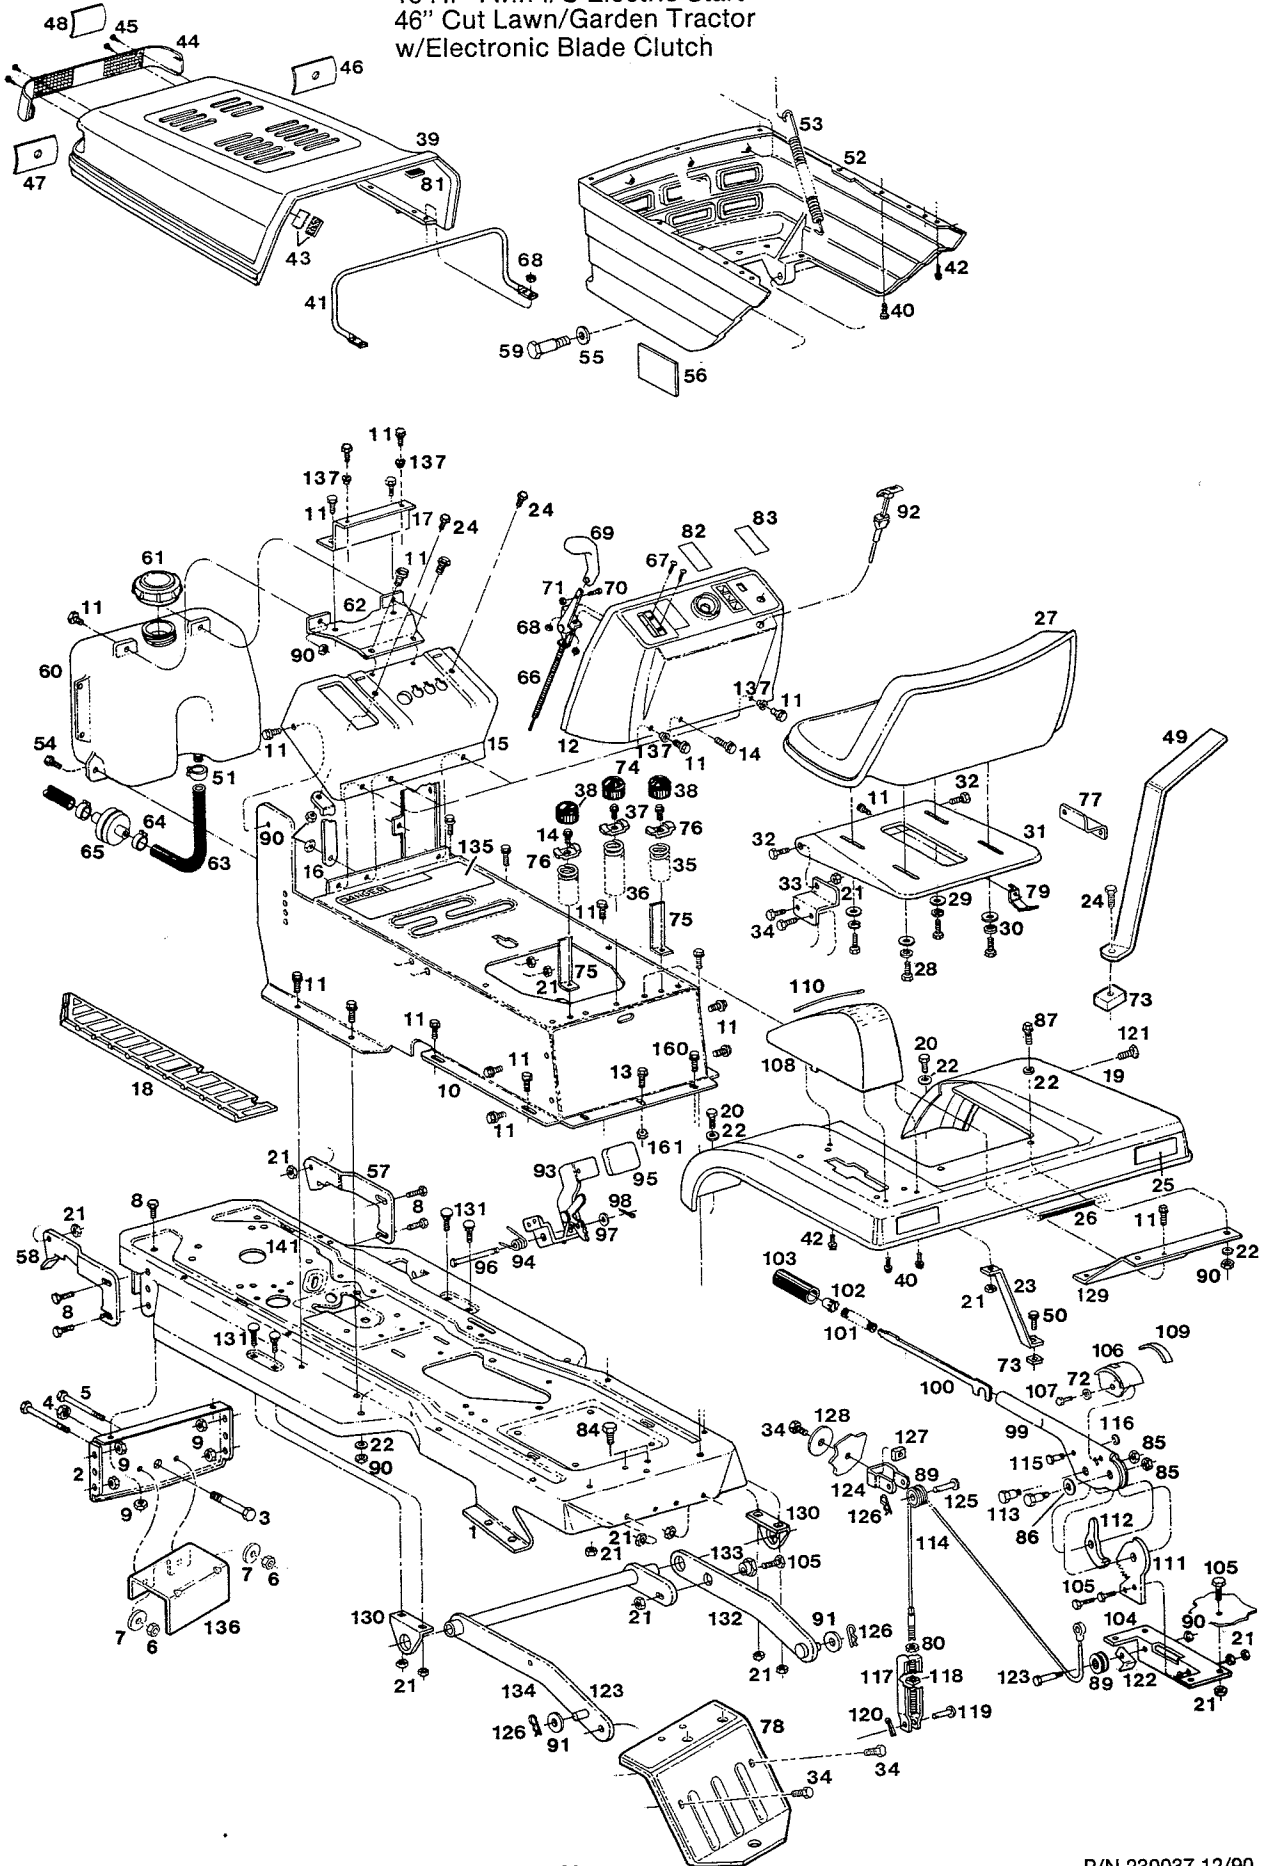

# MODEL 720 MAIN FRAME

Index No.	Part No.	Description	Index No.	Part No.	Description
1	019323	Frame - main	69	112730	Knob - throttle lever
2	019240	Bracket - front axle	70	159335	Screw - pan head 8-32 x 3/8
3	380303	Bolt - hex shoulder 1/2-13 x 2-5/8	71	159244	Nut - hex 8-32
4	380311	Nut - hex jam 1/2-13 ctr lock	72	715136	Washer - flat #10-24
5	151266	Bolt - hex 3/8-16 x 3	73	158758	Spacer - fender brace
6	310011	Nut - hex 3/8-16	74	136184	Cover - long spring
7	158055	Washer - conical	75	095166	Bracket - seat stop
8	157636	Bolt - hex 5/16-18 x 3/4 whiz	76	095174	Clamp - short spring
9	157628	Nut - hex lock 5/16-18	77	013904	Bracket - seat plate R.H.
10	019216	Console - chassis	78	018093	Plate - rear hitch
11	158089	Screw - taptite 1/4-20 x 1/2	79	014258	Bracket - seat switch
12	114017	Dash - plastic	80	310052	Nut - hex 1/4-20
13	159228	Screw - tapping 5/16-18 x 3/4	81	446799	Pad - hood
14	450858	Bolt - hex 1/4-20 x 3/4	82	006601	Plate - Lawn Chief
15	013763	Support - dash	83	006593	Plate - monitor lights
16	013771	Brace - dash	84	157891	Bolt - hex tap 3/8-16 x 1
17	013789	Brace - dash & fuel tank	85	157610	Nut - hex 5/16-18 flanged
18	113050	Pad - foot, L.H. platform	86	159343	Washer - flat
	113043	Pad - foot, R.H. platform (not shown)	87	157883	Bolt - hex 1/4-20 x 1
19	013110	Fender - rear wheels	88	110379	Tie - cable
20	158972	Bolt - hex 1/4-20 x 1	89	112177	Pulley - cable
21	616342	Nut - hex 5/16-18	90	616375	Nut - hex 1/4-20 ctr lock
22	158113	Washer - flat	91	156075	Washer - flat 1/2
23	014357	Brace - fender L.H.	92	052084	Control - choke w/cable
24	450072	Bolt - hex 1/4-20 x 1-1/2	93	109777	Pedal - clutch/brake w/brake lever
25	112755	Reflector - fender, red	94	100008	Spring - pedal return
26	112318	Strip - fender trim	95	112235	Pad - pedal
27	135186	Seat	96	087668	Shaft - pedal
28	450346	Bolt - hex 5/16-18 x 3/4	97	158873	Washer - flat 1/2
29	715185	Washer - flat 5/16	98	151472	Pin - cotter
30	311118	Washer - lock 5/16	99	013748	Lever - height adjusting
31	013011	Plate - seat mount	100	097303	Rod - lever
32	157503	Bolt - hex shoulder, 5/16-18 x 5/32	101	097295	Spring - lever
33	013896	Bracket - seat plate L.H.	102	112672	Knob - adjusting lever
34	450437	Bolt - hex 5/16-18 x 5/8	103	112680	Grip - lever
35	109694	Spring - seat, short	104	014134	Bracket - adjusting lever
36	097493	Spring - seat, long	105	158998	Bolt - hex 5/16-18 x 3/4
37	097527	Clamp - long spring	106	113316	Indicator - height of cut
38	112334	Cover - short spring	107	158527	Screw 8-32 x 3/8
39	113019	Hood - upper	108	113308	Cover - height adjust lever
40	158832	Screw - taptite 10-24 x 1/2	109	008433	Decal - height indicator numbers
41	098343	Support - hood	110	008425	Decal - cover, height of cut
42	159400	Screw #10-24 x 1	111	098459	Quadrant - height adjust
43	136671	Fastener - hood (hook & loop)	112	098467	Pawl - height adjust
44	112565	Lens - headlights	113	158675	Bolt - shoulder 5/16-18 x 5/8
45	158865	Screw - taptite 6 x 1/2	114	051789	Cable - deck lifting
46	136317	Reflector - light R.H.	115	097337	Pin - clevis
47	136325	Reflector - light L.H.	116	158857	E Ring
48	136333	Reflector - center	117	159137	Clevis - lift cable
49	018861	Brace - fender R.H.	118	157966	Nut - square 1/4-20
50	150250	Bolt - hex 5/16-18 x 1-1/2	119	157263	Pin - clevis
51	162404	Clamp - fuel line	120	715029	Pin - cotter 3/32 x 3/4
52	113183	Hood - lower	121	159004	Bolt - hex 1/4-20 x 3/4
53	136416	Spring - hood	122	097352	Retainer - cable
54	158824	Screw - hex taptite 1/4-10 x 3/4	123	158683	Bolt - shoulder 1/4-20 x 1
55	715417	Washer - flat 3/8	124	097279	Clevis - pulley, fender
56	006874	Decal - heat reflective	125	097287	Pin - clevis
57	176347	Bracket - lower hood R.H.	126	715011	Hairpin cotter
58	176339	Bracket - lower hood L.H.	127	158923	Nut - square 5/16-18
59	162057	Bolt - shoulder 5/16-18	128	014142	Washer - formed
60	113258	Tank - fuel, 2 gal.	129	013938	Bracket - fender, rear
61	112278	Cap - fuel tank	130	013813	Bracket - hanger
62	015305	Bracket - fuel tank	131	313502	Bolt - rd. head 5/16-18 x 1
63	672857	Hose - fuel line	132	019976	Link - suspension R.H.
64	303859	Clamp - fuel line	133	158691	Nut - eccentric, deck leveling
65	432625	Filter - fuel	134	019992	Suspension Assembly - lift
66	051938	Control - throttle w/cable	135	793034	Decal - DANGER, on console
67	158451	Screw - pan hd. 10-24 x 5/8	136	019968	Bracket - clutch stop
68	715334	Nut - hex keps 10-24	137	381822	Bushing - nylon w/shoulder