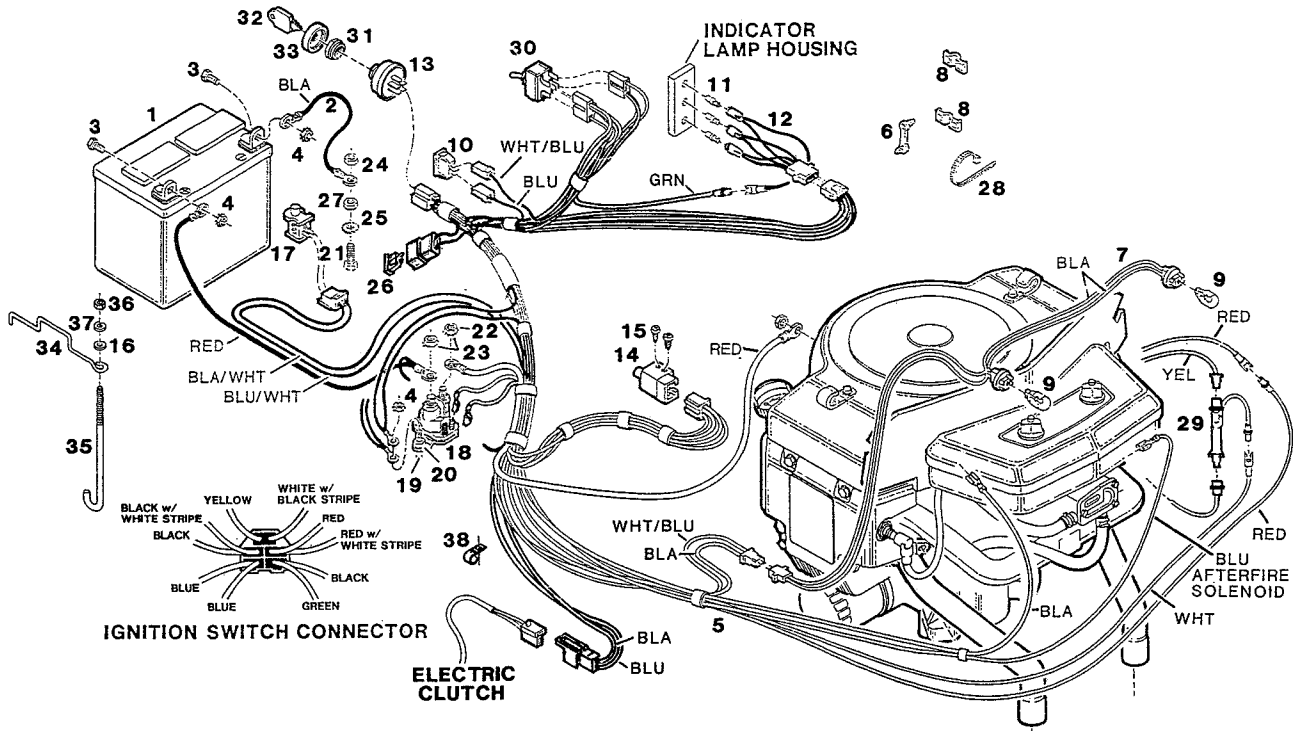

## MODEL 720 ELECTRICAL SYSTEM

Index No.	Part No.	Description	Index No.	Part No.	Description
1	134726	Battery - 12 volt	20	616375	Nut - hex 1/4-20
2	134908	Wire - battery ground, black	21	152108	Bolt - hex 5/16-18 x 1
3	449587	Bolt - hex 1/4-20 x 5/8	22	157974	Nut - hex 5/16-24
4	715037	Nut - hex 1/4-20 keps	23	152975	Washer - lock 5/16 ext tooth
5	138552	Harness - wiring	24	150136	Nut - hex 5/16-18 keps
6	112326	Retainer - harness	25	153510	Washer - lock 5/16 int tooth
7	136945	Harness - headlights	26		Fuse - 15 amp (purchase locally)
8	134676	Retainer - harness, press-on	27	616342	Nut - hex 5/16-18
9	135533	Bulb - headlights	28	110379	Tie-cable
10	135814	Switch - headlights	29	138479	Diode - wiring 16 amp
11	136051	Bulb - monitor indicator	30	138404	Switch - electric clutch
12	138545	Harness - indicator lights	31	158717	Nut - ignition switch
13	138081	Switch - ignition	32	136242	Key - ignition
14	134825	Switch - clutch interlock	33	112698	Boot - ignition switch
15	157933	Screw - pan head #12	34	096123	Bracket - battery hold-down
16	615690	Washer - flat 1/4	35	096115	Rod - battery hold-down
17	134833	Switch - system interlock	36	310052	Nut - hex 1/4-20
18	138529	Solenoid - starter	37	715094	Washer - lock 1/4
19	158121	Bolt - hex 1/4-20 x 3/4	38	135145	Retainer - clutch wire