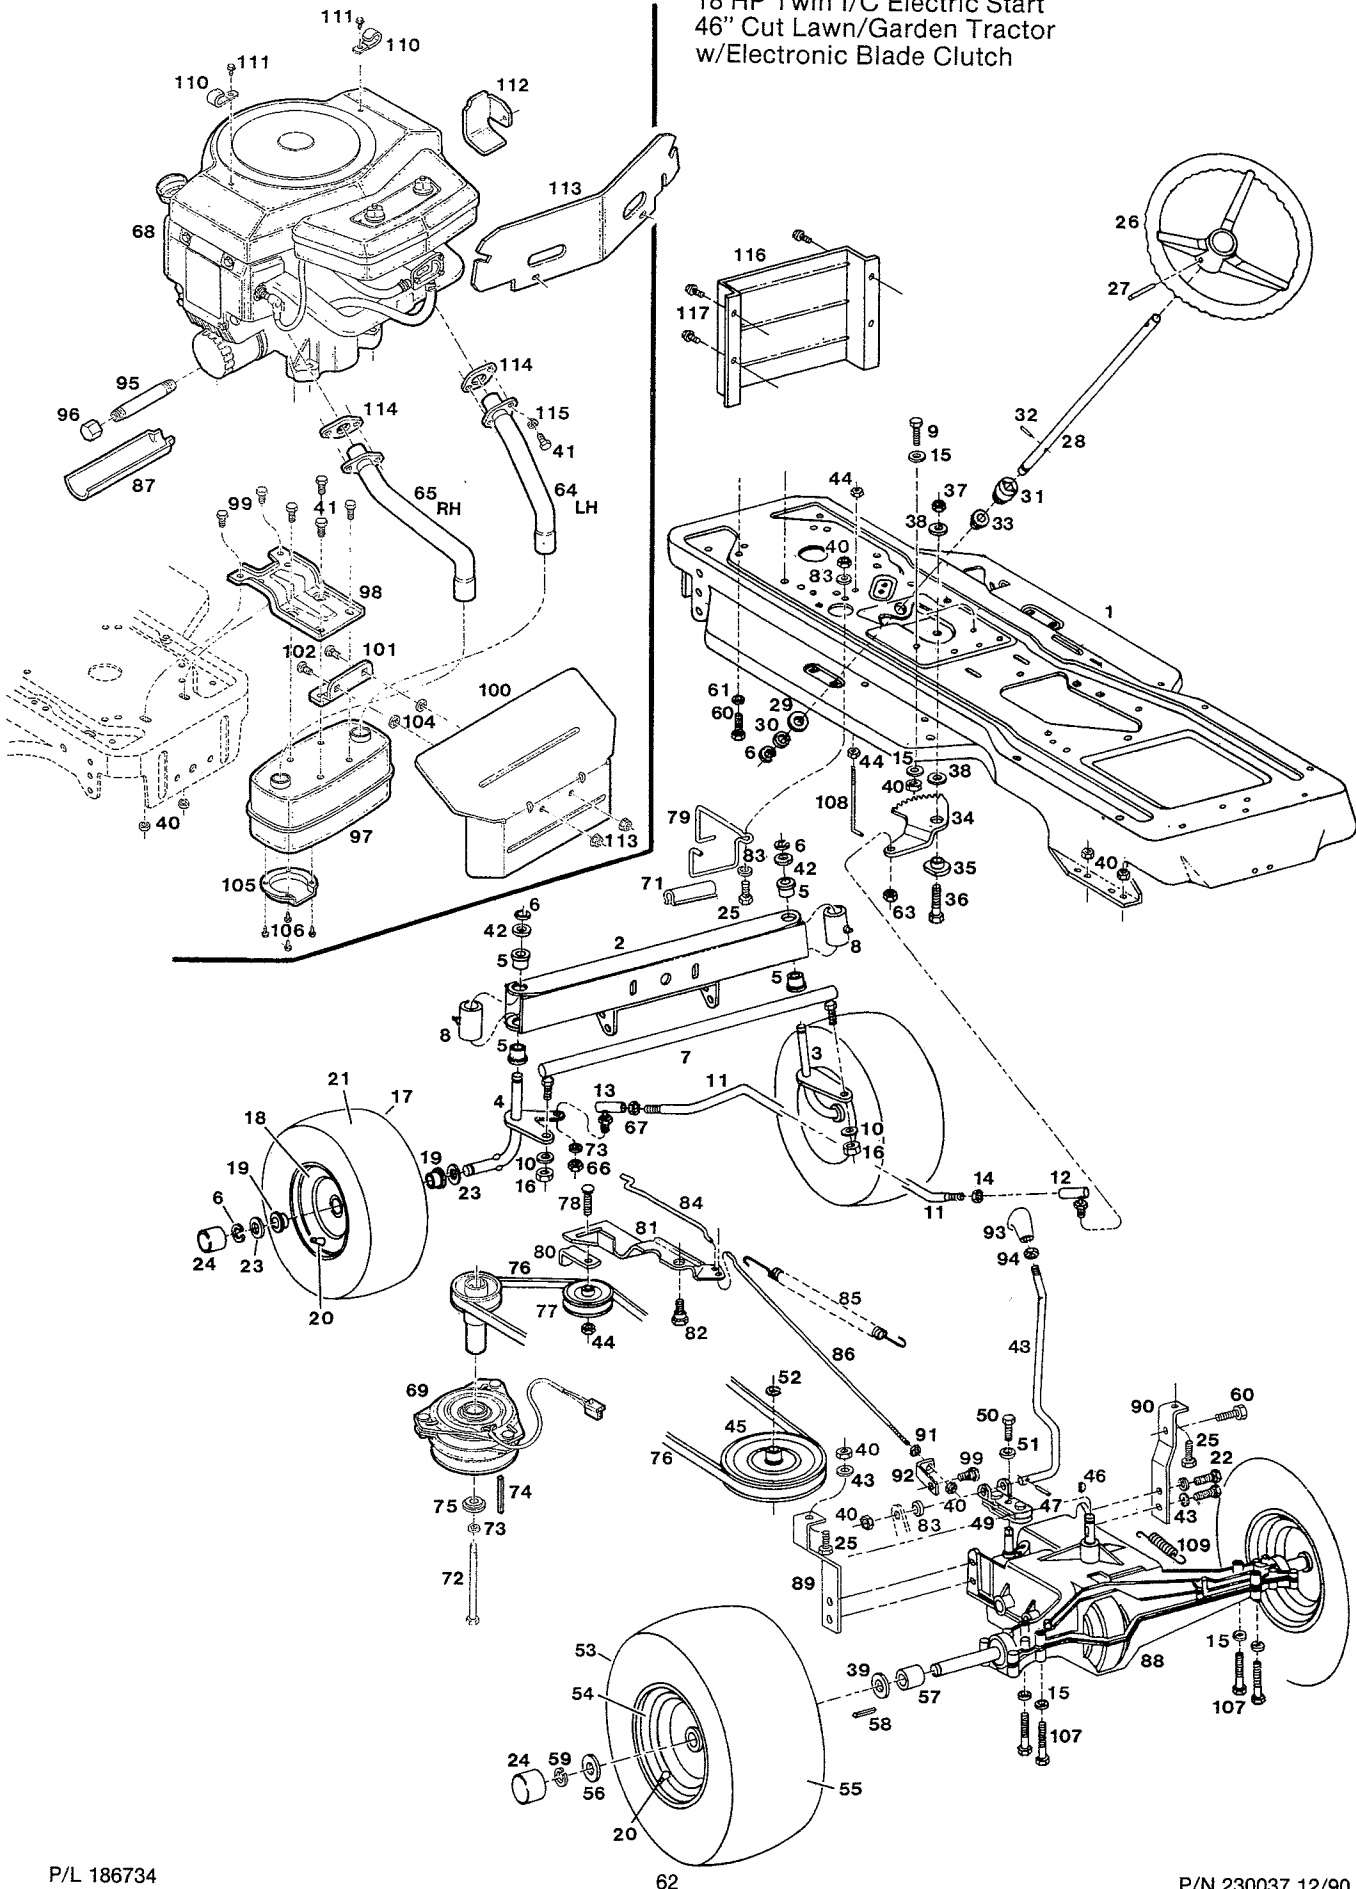

MODEL 720-J
18 HP Twin I/C Electric Start
46" Cut Lawn/Garden Tractor
w/Electronic Blade Clutch

MODEL 720-J

18 HP Twin I/C Electric Start
46" Cut Lawn/Garden Tractor
w/Electronic Blade Clutch

MODEL 720 CHASSIS GROUP