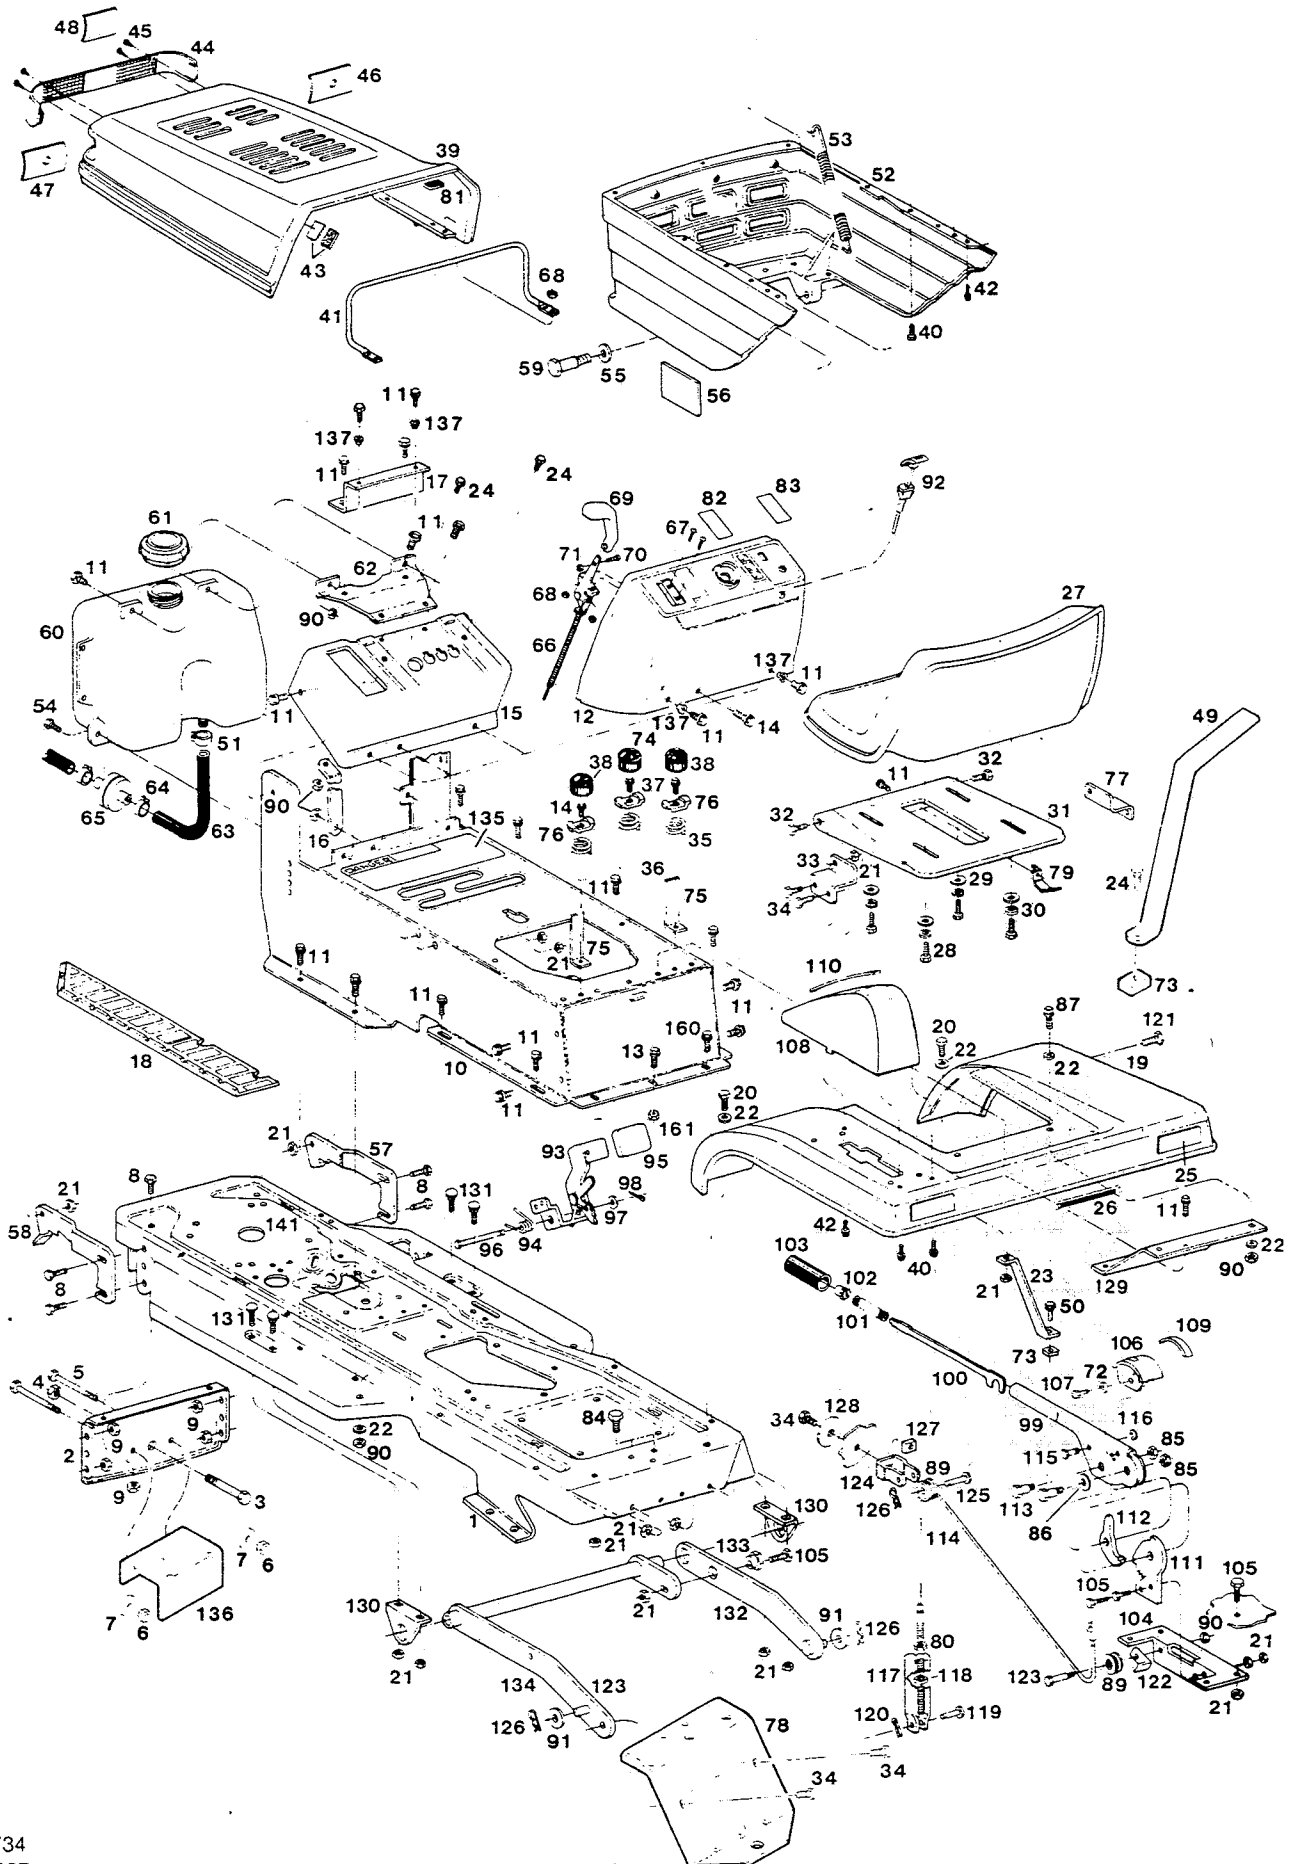

# MAIN FRAME

Index No.	Part No.	Description	Index No.	Part No.	Description
1	019323	Frame - main	69	112730	Knob - throttle lever
2	019240	Bracket - front axle	70	159335	Screw - pan head 8-32 x 3/8
3	380303	Bolt - hex shoulder 1/2-13 x 2-5/8	71	159244	Nut - hex 8-32
4	380311	Nut - hex jam 1/2-13 ctr lock	72	715136	Washer - flat #10-24
5	151266	Bolt - hex 3/8-16 x 3	73	158758	Spacer - fender brace
6	310011	Nut - hex 3/8-16	74	136184	Cover - long spring
7	158055	Washer - conical	75	095166	Bracket - seat stop
8	157636	Bolt - hex 5/16-18 x 3/4 whiz	76	095174	Clamp - short spring
9	157628	Nut - hex lock 5/16-18	77	013904	Bracket - seat plate R.H.
10	019216	Console - chassis	78	018093	Plate - rear hitch
11	158089	Screw - tapping 1/4-20 x 1/2	79	014258	Bracket - seat switch
12	114017	Dash - plastic	80	310052	Nut - hex 1/4-20
13	159228	Screw - tapping 5/16-18 x 3/4	81	446799	Pad - hood
14	450858	Bolt - hex 1/4-20 x 3/4	82	006601	Plate - Lawn Chief
15	013763	Support - dash	83	006593	Plate - monitor lights
16	013771	Brace - dash	84	157891	Bolt - hex tap 3/8-16 x 1
17	013789	Brace - dash & fuel tank	85	157610	Nut - hex 5/16-18 flanged
18	113050	Pad - foot, L.H. platform	86	159343	Washer - flat
	113043	Pad - foot, R.H. platform (not shown)	87	157883	Bolt - hex 1/4-20 x 1
19	013110	Fender - rear wheels	88	110379	Tie - cable
20	158972	Bolt - hex 1/4-20 x 1	89	112177	Pulley - cable
21	616342	Nut - hex 5/16-18	90	616375	Nut - hex 1/4-20 ctr lock
22	158113	Washer - flat	91	156075	Washer - flat 1/2
23	014357	Brace - fender L.H.	92	052084	Control - choke w/cable
24	450072	Bolt - hex 1/4-20 x 1-1/2	93	109777	Pedal - clutch/brake w/brake lever
25	112755	Reflector - fender, red	94	100008	Spring - pedal return
26	112318	Strip - fender trim	95	112235	Pad - pedal
27	135186	Seat	96	087668	Shaft - pedal
28	450346	Bolt - hex 5/16-18 x 3/4	97	158873	Washer - flat 1/2
29	715185	Washer - flat 5/16	98	151472	Pin - cotter
30	311118	Washer - lock 5/16	99	013748	Lever - height adjusting
31	013011	Plate - seat mount	100	097303	Rod - lever
32	157503	Bolt - hex shoulder, 5/16-18 x 5/32	101	097295	Spring - lever
33	013896	Bracket - seat plate L.H.	102	112672	Knob - adjusting lever
34	450437	Bolt - hex 5/16-18 x 5/8	103	112680	Grip - lever
35	109694	Spring - seat, short	104	014134	Bracket - adjusting lever
36	097493	Spring - seat, long	105	158998	Bolt - hex 5/16-18 x 3/4
37	097527	Clamp - long spring	106	113316	Indicator - height of cut
38	112334	Cover - short spring	107	158527	Screw 8-32 x 3/8
39	113019	Hood - upper	108	113308	Cover - height adjust lever
40	158832	Screw - tapping 10-24 x 1/2	109	008433	Decal - height indicator numbers
41	098343	Support - hood	110	008425	Decal - cover, height of cut
42	159400	Screw #10-24 x 1	111	098459	Quadrant - height adjust
43	136671	Fastener - hood (hook & loop)	112	098467	Pawl - height adjust
44	112565	Lens - headlights	113	158675	Bolt - shoulder 5/16-18 x 5/8
45	158865	Screw - tapping 6 x 1/2	114	051789	Cable - deck lifting
46	136317	Reflector - light R.H.	115	097337	Pin - clevis
47	136325	Reflector - light L.H.	116	158857	E Ring
48	136333	Reflector - center	117	159137	Clevis - lift cable
49	018861	Brace - fender R.H.	118	157966	Nut - square 1/4-20
50	150250	Bolt - hex 5/16-18 x 1-1/2	119	157263	Pin - clevis
51	162404	Clamp - fuel line	120	715029	Pin - cotter 3/32 x 3/4
52	113183	Hood - lower	121	159004	Bolt - hex 1/4-20 x 3/4
53	136416	Spring - hood	122	097352	Retainer - cable
54	158824	Screw - hex tapping 1/4-10 x 3/4	123	158683	Bolt - shoulder 1/4-20 x 1
55	715417	Washer - flat 3/8	124	097279	Clevis - pulley, fender
56	006874	Decal - heat reflective	125	097287	Pin - clevis
57	176347	Bracket - lower hood R.H.	126	715011	Hairpin cotter
58	176339	Bracket - lower hood L.H.	127	158923	Nut - square 5/16-18
59	162057	Bolt - shoulder 5/16-18	128	014142	Washer - formed
60	113258	Tank - fuel, 2 gal.	129	013938	Bracket - fender, rear
61	112278	Cap - fuel tank	130	013813	Bracket - hanger
62	015305	Bracket - fuel tank	131	313502	Bolt - rd. head 5/16-18 x 1
63	672857	Hose - fuel line	132	019976	Link - suspension R.H.
64	303859	Clamp - fuel line	133	158691	Nut - eccentric, deck leveling
65	432625	Filter - fuel	134	019992	Suspension Assembly - lift
66	051938	Control - throttle w/cable	135	793034	Decal - DANGER, on console
67	158451	Screw - pan hd. 10-24 x 5/8	136	019968	Bracket - clutch stop
68	715334	Nut - hex keps 10-24	137	381822	Bushing - nylon w/shoulder