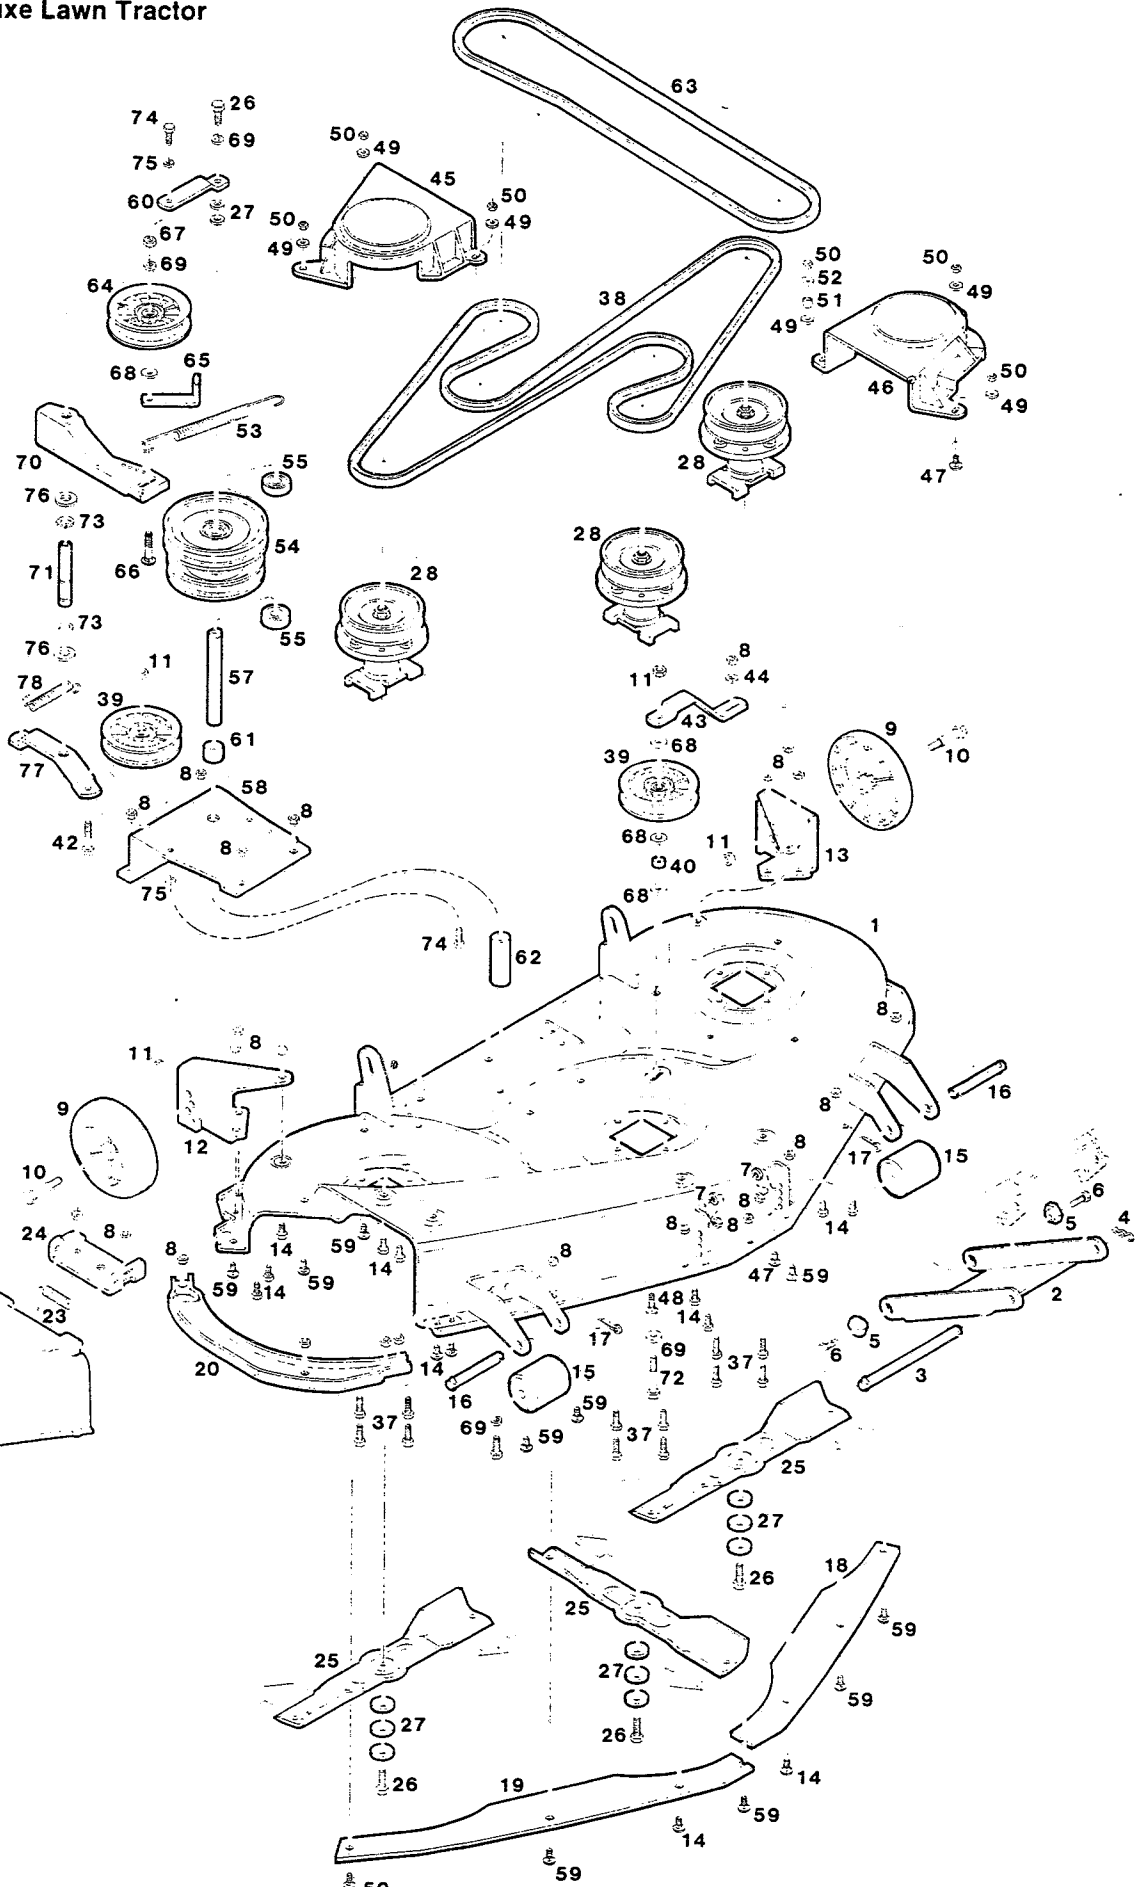

MODEL 720K
18 HP 46" Cut Deluxe Lawn Tractor

46" MOWER DECK

Index No.	Part No.	Description	Index No.	Part No.	Description
1	020149	Deck - mower 46"	41	162321	Bolt - hex 3/8-16 x 2-1/2
2	014431	Drawbar - deck	42	312322	Bolt - hex 3/8-16 x 1-3/4
3	097469	Pin - drawbar	43	019331	Strap - support, idler pulley
4	715011	Hairpin cotter	44	715185	Washer - flat 5/16
5	158691	Nut - eccentric deck leveling	45	086348	Guard - belt RH
6	152108	Bolt - hex 5/16-18 x 1	46	086421	Guard - belt LH
7	159194	Washer - flat 5/16	47	150011	Bolt - carriage 1/4-20 x 5/8
8	616342	Nut - hex 5/16-18 ctr lock	48	152363	Bolt - carriage 1/4-20 x 1-1/4
9	042226	Wheel - gauge 6"	49	615690	Washer - flat 1/4
10	157495	Bolt - shoulder 3/8-16 x 2-3/8	50	616375	Nut - hex 1/4-20 ctr lock
11	310011	Nut - hex 3/8 - 16 ctr lock	51	159798	Spacer - spring end
12	019406	Bracket - gauge wheel RH	52	158956	Washer - flat
13	019398	Bracket - gauge wheel LH	53	087742	Spring - idler tension
14	450437	Bolt - hex 5/16-18 x 5/8	54	086371	Pulley - double w/bearings Includes 55
15	042838	Roller - deck front	55	095406	Bearing - pulley
16	086470	Pin - roller axle	57	086405	Shaft - double pulley
17	715029	Pin - cotter 1/8 x 1-1/4	58	019349	Bracket - support, double pulley
18	019380	Baffle - deck LH	59	158907	Bolt - carriage 5/16-18 x 5/8
19	019372	Baffle - deck RH	60	019448	Strap - support
20	019364	Bar - skid	61	086397	Spacer - support strap
21	114033	Deflector - discharge opening	62	086413	Spacer - support bracket
22	086330	Pin - deflector pivot	63	138461	Belt - drive, from engine
23	086322	Spring - deflector	64	086355	Pulley - idler
24	019356	Bracket - deflector	65	098012	Retainer - belt
25	138446	Blade - 16" Hilift	66	158444	Bolt - carriage 3/8-16 x 2
26	158543	Bolt - hex nylok 3/8-24 x 1	67	715391	Nut - hex 3/8-16
27	158055	Washer - conical lock	68	158337	Washer - flat 3/8
28	019414	Spindle assembly - blade Includes next 8 parts	69	150185	Washer - split lock 3/8
29	138511	Shaft - blade w/saddle	70	019430	Arm - idler
30	134981	Shield - dust	71	086389	Shaft - idler pivot arm
31	019943	Housing - bearing	72	312363	Bolt - hex 3/8-24 x 1
32	137760	Bearing - shaft	73	381574	Ring - retainer
33	098194	Spacer - bearings	74	381582	Bolt - hex 5/16-24 x 7/8
34	157404	Spacer - drive pulley	75	311118	Washer - split lock 5/16
35	019935	Pulley - drive	76	155580	Washer - flat 5/8
36	159301	Nut - hex 7/16-20 fige lock	77	019422	Bracket - idler pulley
37	159830	Bolt - hex tap 5/16-18 x 7/8	78	136879	Spring - idler tension
38	138453	Belt - blade drive	79	143115	Decal - DANGER
39	336487	Pulley - idler, blade belt	80	087361	Chute - rear bagger
40	086439	Spacer - pulley			

- This parts list covers several different mower models; not all of the parts listed may be used on the particular model you are working with.
- When servicing use only **Genuine Factory Replacement Parts (OEM)** that are specifically designed for the particular model that you are working with
- Parts are right or left hand as viewed from the operator's position
- Model specifications are subject to change without prior notice.
- **Do not operate** the mower unless all parts are attached and in good working order
- Lawn mower deck and/or other painted parts differing in color may be substituted without notice