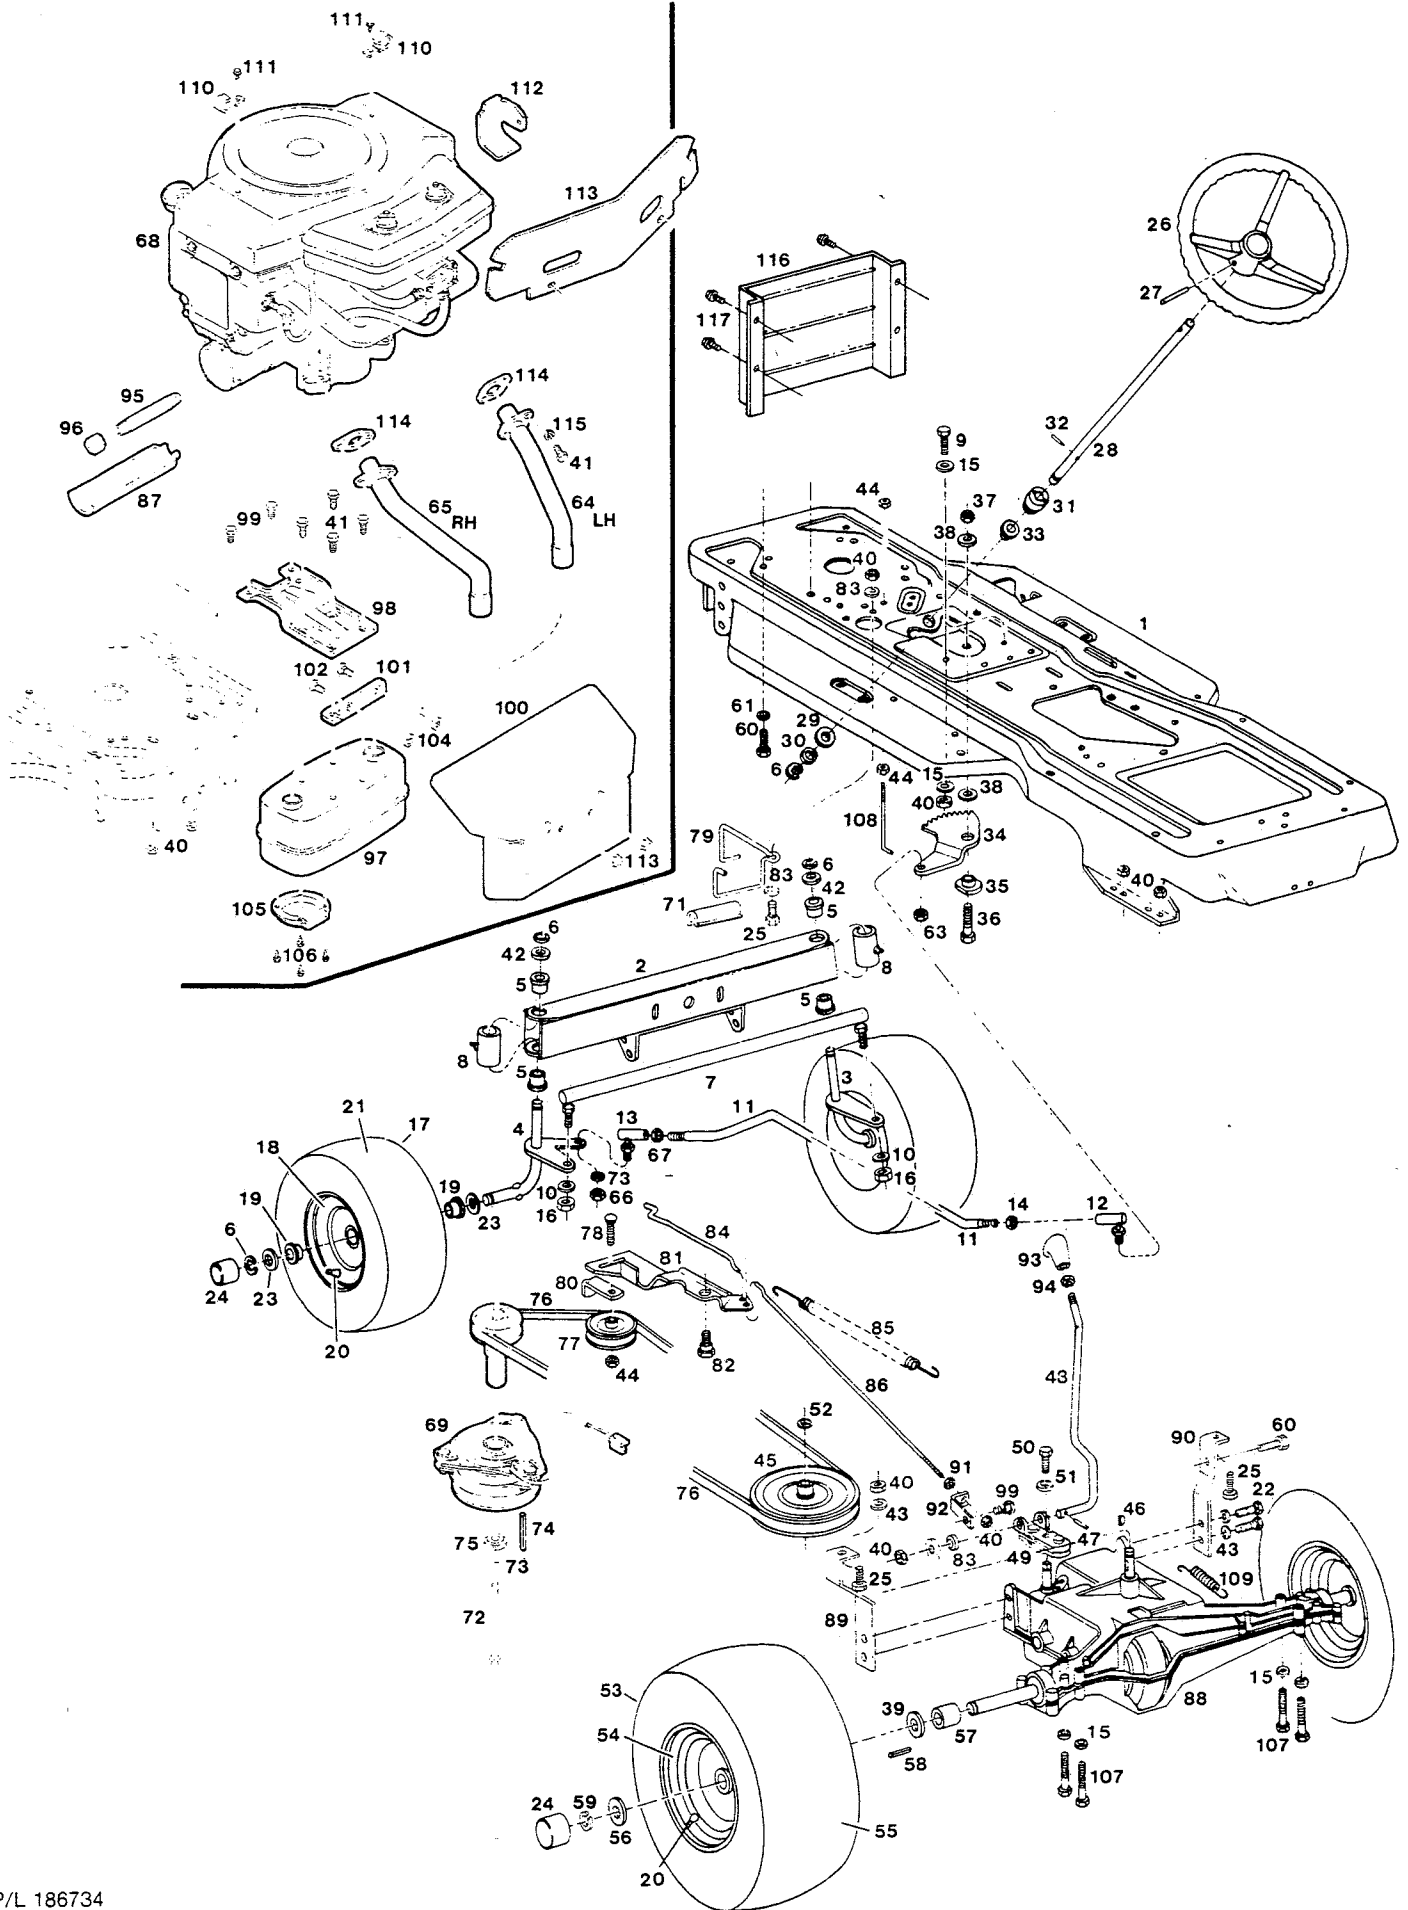

MODEL 720K
18 HP 46" Cut Deluxe Lawn Tractor

CHASSIS GROUP

MODEL 720K
18 HP 46" Cut Deluxe Lawn Tractor