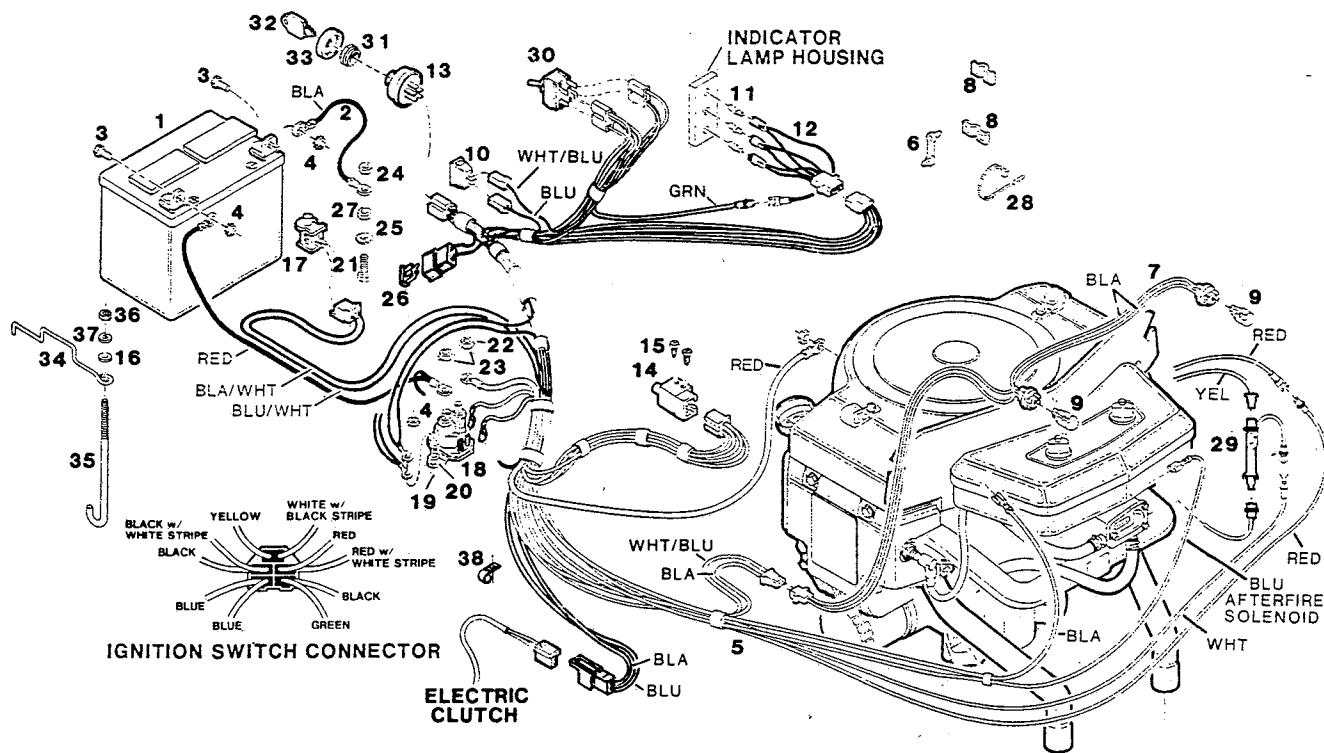

## ELECTRICAL SYSTEM

Index No.	Part No.	Description	Index No.	Part No.	Description
1	134726	Battery - 12 volt	20	616375	Nut - hex 1/4-20
2	134908	Wire - battery ground, black	21	152108	Bolt - hex 5/16-18 x 1
3	449587	Bolt - hex 1/4-20 x 5/8	22	157974	Nut - hex 5/16-24
4	715037	Nut - hex 1/4-20 keps	23	152975	Washer - lock 5/16 ext tooth
5	138552	Harness - wiring	24	150136	Nut - hex 5/16-18 keps
6	112326	Retainer - harness	25	153510	Washer - lock 5/16 int tooth
7	136945	Harness - headlights	26		Fuse - 15 amp (purchase locally)
8	134676	Retainer - harness, press-on	27	616342	Nut - hex 5/16-18
9	135533	Bulb - headlights	28	110379	Tie-cable
10	135814	Switch - headlights	29	138479	Diode - wiring 16 amp
11	136051	Bulb - monitor indicator	30	138404	Switch - electric clutch
12	138545	Harness - indicator lights	31	158717	Nut - ignition switch
13	138081	Switch - ignition	32	136242	Key - ignition
14	134825	Switch - clutch interlock	33	112698	Boot - ignition switch
15	157933	Screw - pan head #12	34	096123	Bracket - battery hold-down
16	615690	Washer - flat 1/4	35	096115	Rod - battery hold-down
17	134833	Switch - system interlock	36	310052	Nut - hex 1/4-20
18	138529	Solenoid - starter	37	715094	Washer - lock 1/4
19	158121	Bolt - hex 1/4-20 x 3/4	38	135145	Retainer - clutch wire