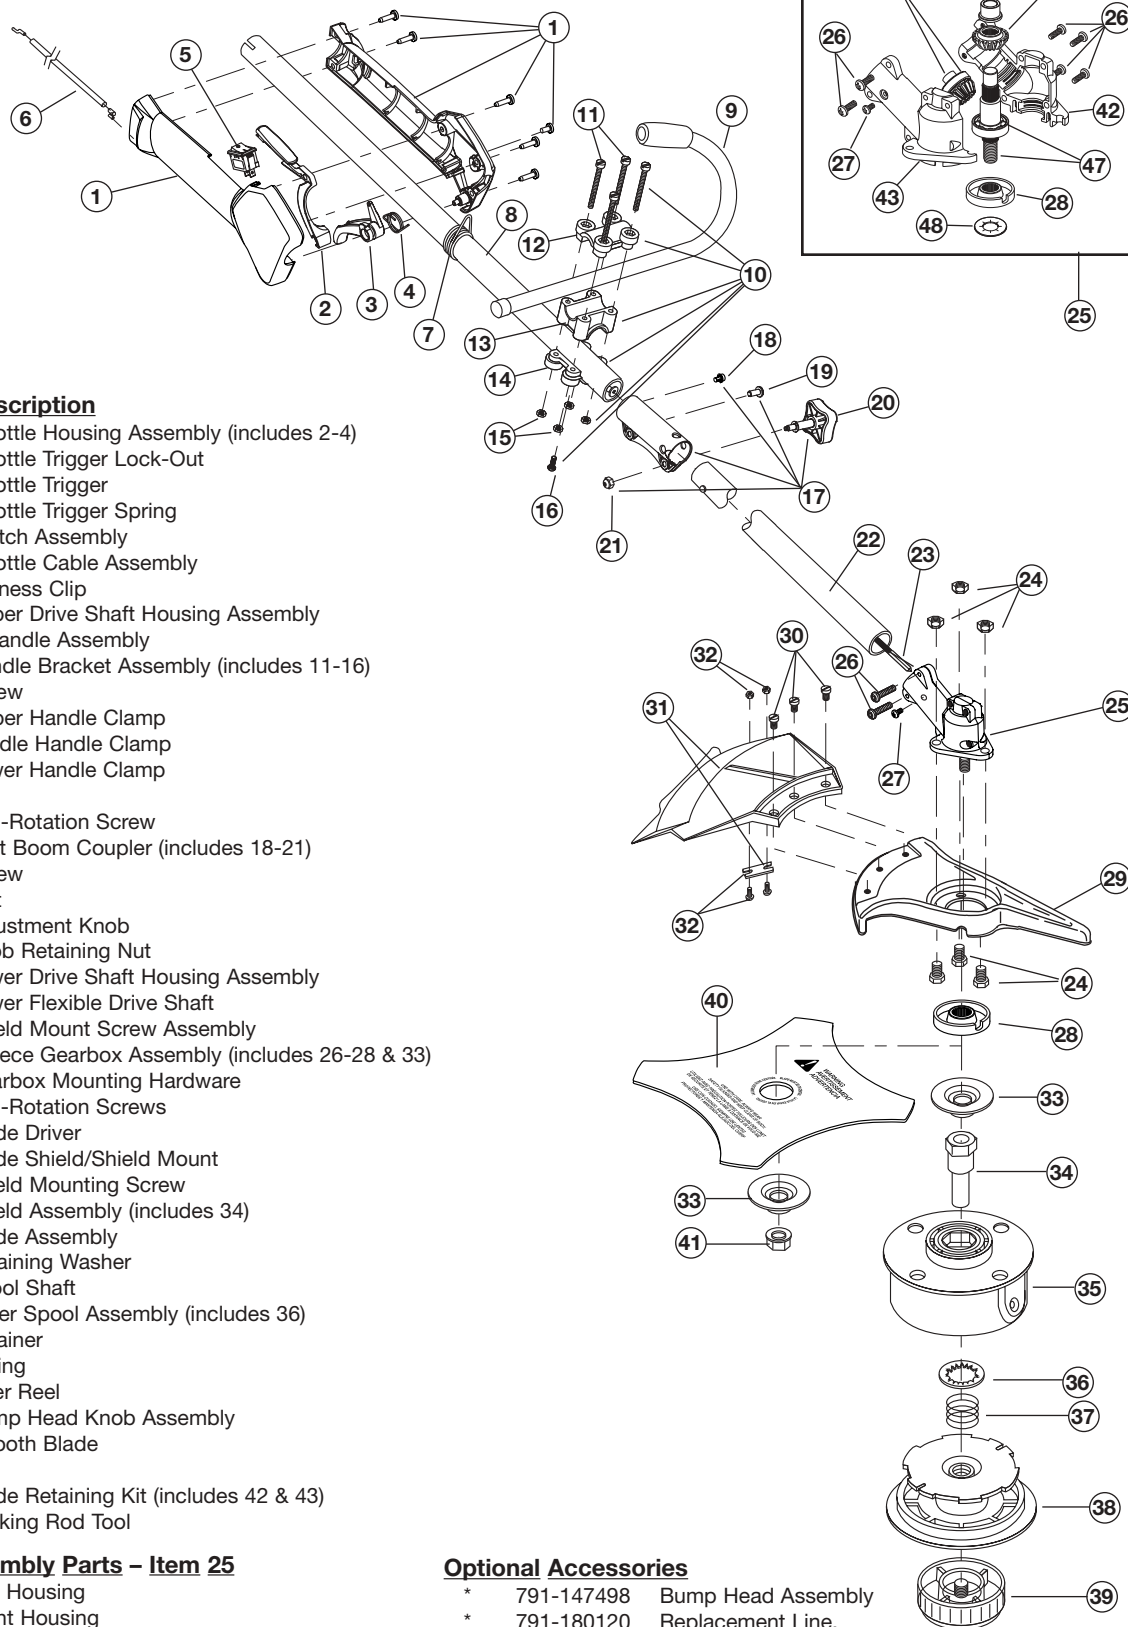

BOOM & TRIMMER PARTS - MODEL 790r

2-CYCLE GAS TRIMMER/BRUSHCUTTER

PPN 41FD790A034

Item	Part No.	Description
1	791-182801	Throttle Housing Assembly (includes 2-4)
2	791-182802	Throttle Trigger Lock-Out
3	791-182803	Throttle Trigger
4	791-182690	Throttle Trigger Spring
5	791-182405	Switch Assembly
6	753-04405	Throttle Cable Assembly
7	791-610327	Harness Clip
8	753-04236	Upper Drive Shaft Housing Assembly
9	791-181099	J-Handle Assembly
10	791-683295	Handle Bracket Assembly (includes 11-16)
11	791-181811	Screw
12	791-181812	Upper Handle Clamp
13	791-181813	Middle Handle Clamp
14	791-181814	Lower Handle Clamp
15	791-181815	Nut
16	791-145569	Anti-Rotation Screw
17	791-181616	Split Boom Coupler (includes 18-21)
18	791-182057	Screw
19	791-181617	Bolt
20	791-181618	Adjustment Knob
21	791-181886	Knob Retaining Nut
22	791-180804	Lower Drive Shaft Housing Assembly
23	791-613300	Lower Flexible Drive Shaft
24	791-182200	Shield Mount Screw Assembly
25	791-182193	2 piece Gearbox Assembly (includes 26-28 & 33)
26	791-182195	Gearbox Mounting Hardware
27	791-145569	Anti-Rotation Screws
28	791-182196	Blade Driver
29	791-147492	Blade Shield/Shield Mount
30	791-683304	Shield Mounting Screw
31	791-683299	Shield Assembly (includes 34)
32	791-682061	Blade Assembly
33	791-147490	Retaining Washer
34	791-612483	Spool Shaft
35	791-683301	Outer Spool Assembly (includes 36)
36	791-612026	Retainer
37	791-610636	Spring
38	791-147495	Inner Reel
39	791-180814	Bump Head Knob Assembly
40	791-145873	4-Tooth Blade
41	791-181699	Nut
*	791-180014	Blade Retaining Kit (includes 42 & 43)
*	791-613226	Locking Rod Tool