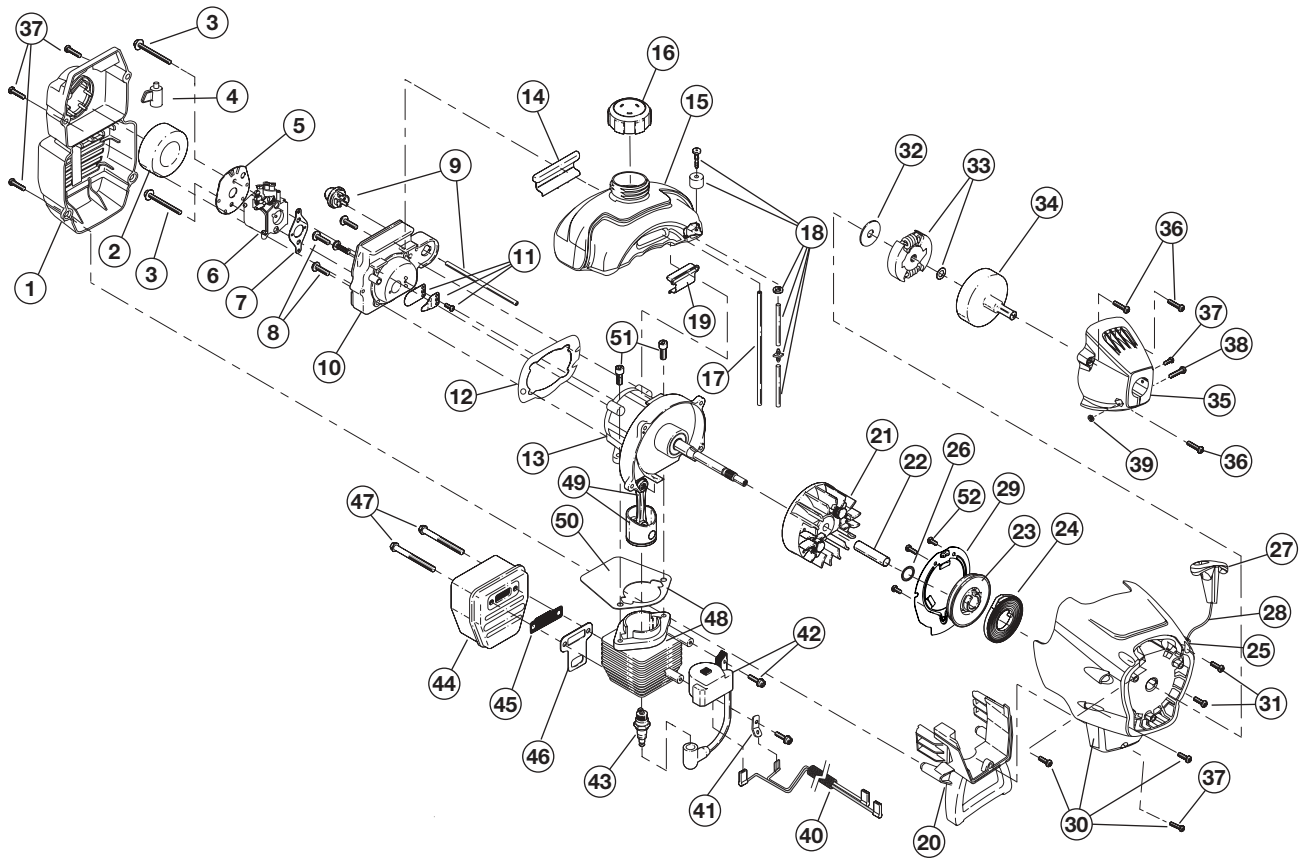

ENGINE PARTS - MODEL 790r

2-CYCLE GAS TRIMMER/BUSHCUTTER

PPN 41FD790A034

Item	Part No.	Description	Item	Part No.	Description
1	753-1192	Air Cleaner/Muffler Cover Assembly (includes 2 & 36)	30	753-04495	Starter Housing Assembly (includes 23-29, 31 & 52)
2	791-180350B	Air Cleaner Filter	31	791-181862	Housing Screw
3	791-180351	Carburetor Mounting Screw Assembly	32	791-182368	Clutch Washer
4	753-04227	Choke Extension	33	791-182369	Clutch Rotor Assembly
5	753-1194	Choke Plate	34	791-153592	Clutch Drum Assembly
6	753-04338	Carburetor Assembly (includes 7 & 18)	35	753-04497	Clutch Cover Assembly (includes 36-39)
7	791-610675	Carburetor Gasket	36	791-181345	Cover Screw
8	791-181860	Carb Mount Screw	37	791-182519	Anti-Rotation Screw
9	791-683974B	Primer and Hose Assembly	38	753-04003	Clamping Screw
10	753-1196	Carb Mount Assembly (includes 8, 11 & 12)	39	791-180217	Clamping Nut
11	791-684451	Reed Assembly	40	791-182798	Wire Leads and Sleeve
12	753-1208	Carburetor Mount Gasket	41	791-611063	Ground Tab
13	753-04401	Crank Case Service Assembly (includes 8)	42	753-04437	Module Assembly (includes 41)
14	791-612134	Rear Mounting Pad	43	791-610311B	Spark Plug
15	753-04493	Fuel Tank Assembly (includes 16-18)	44	791-182066	Muffler Assembly (includes 45-47)
16	791-182438	Fuel Cap Assembly	45	791-182747	Spark Arrestor Screen
17	791-181068	Fuel Return Line	46	753-04159	Exhaust Gasket
18	791-683398	Fuel Line Assembly	47	791-147575	Muffler Mounting Bolt Assembly
19	791-145308	Front Mounting Pad	48	753-04323	Cylinder Assembly (includes 50 & 51)
20	791-182064	Shroud Extension & Stand (includes 36)	49	753-04367	Piston and Rod Assembly
21	791-182736	Flywheel Assembly	50	753-1197	Cylinder Gasket
22	791-181525	Spacer	51	791-182723	Cylinder Bolt
23	753-04459	Recoil Pulley	52	753-1202	Screw
24	753-04286	Recoil Spring	*	791-180090	O.E.M. Carburetor Repair Kit
25	753-1200	Rope Guide	*	791-180091	Gasket Diaphragm Repair Kit
26	791-181247	Pulley Retainer	*	753-1209	Piston Ring Set
27	791-181079	Pull Handle	*	753-04404	Short Block Assembly (includes 13, 43, 48 & 49)
28	791-613103	Rope	*	791-181599	Clutch Springs (Qty. 2)
29	753-1201	Pressure Plate Assembly (includes 36)	*		Items Not Shown