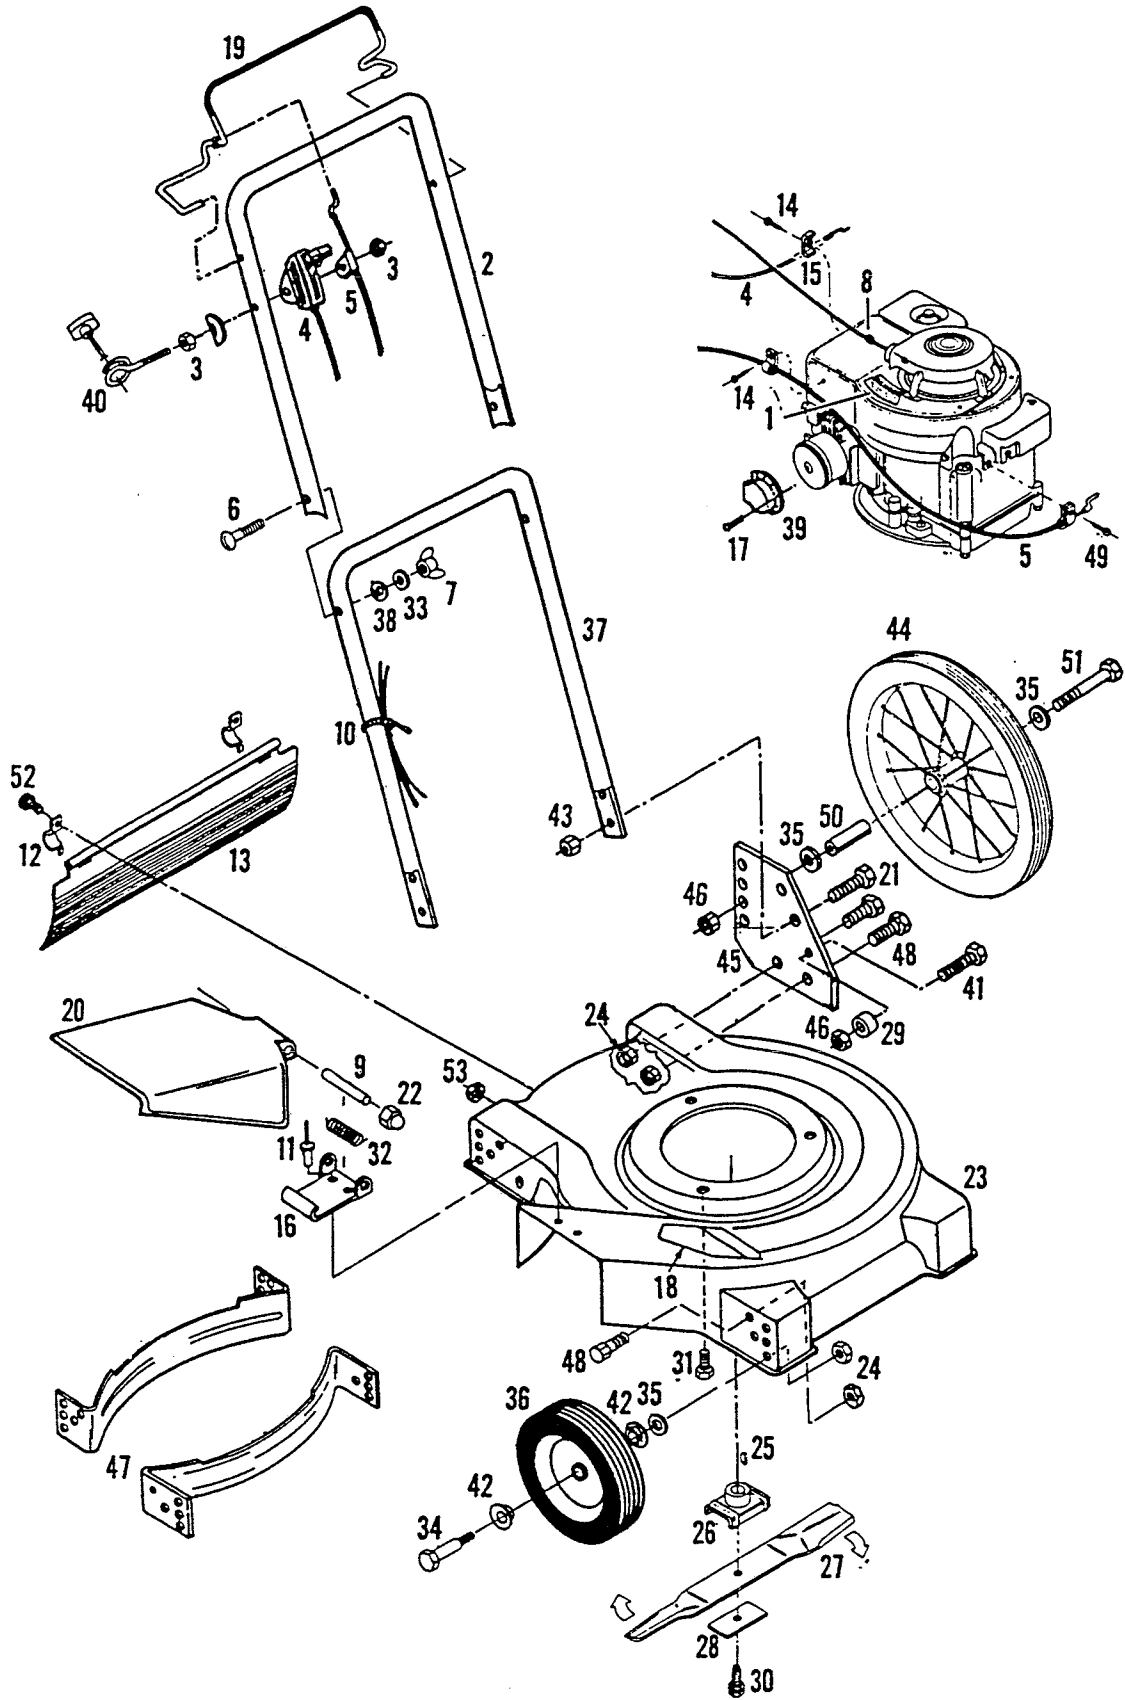

22" High Wheel Rotary Mower

811-0255A

(Cat. No. 811-4423A)

22" High Wheel Rotary Mower

811-0255A

(Cat. No. 811-4423A)

235069

PARTS LIST

Ref. No.	Part No.	Description	Ref. No.	Part No.	Description
1	144204	1 Decal - Blade Warning	26	126466	Adaptor Assembly-Blade
2	071076	Handle — Upper	27	030353	Blade — 22"
3	715037	Nut — Hex 1/4-20 Keps	28	106005	Washer — Blade
4	780536	Control — Throttle	29	467829	Spacer — Stop
5	050674	Cable — Engine Control	30	152496	Bolt — Blade
6	151936	Bolt — Handle	31	457168	Bolt — Engine
7	150235	Nut — Wing 5/16-18	32	775585	Spring
8	152074	Rope Stop	33	461665	Washer — Lock
9	151761	Pin	34	150730	Bolt — Shoulder
10	110379	Cable Tie	35	715417	Washer — 3/8 Flat
11	764290	Rivet	36	498691	Wheel Assembly — 8"
12	106914	Clip	37	071647	Yoke
13	111617	Trailing Shield	38	150201	Washer — Curved
14	150623	Screw — Casing	39	133488	Deflector — Muffler
15	150318	Clamp — Casing	40	152629	Bolt — Eye
16	772251	Bracket	41	715292	Bolt 1/4-20 x 1 Hex
17	120048	Screw — Muffler Deflector	42	132001	Bearing — Ball
18	144063	Decal — Danger	43	451724	Nut Hex — 5/16-18 Locking
19	106880	Handle — Bail	44	040411	Wheel — 16"
20	463935	Deflector	45	028118	Plate — Wheel
21	450320	Bolt — 5/16-18 x 1 Hex Head	46	715508	Nut — 1/4-20 Locking
22	151753	Nut — Acorn	47	106963	Baffle
23	028985	Housing — 22"	48	715201	Bolt — Hex 3/8-16 x 3/4 Hex Head
24	451492	Nut — Hex 3/8-16 Locking	49	151613	Bolt — 10-32 x 3/8 Sem
25	150276	Key	50	103424	Spacer — Wheel — Rear
			51	151647	Bolt 3/8-16 x 4 Hex
			52	458687	Bolt-10-24x1/2 Hex
			53	452318	Nut-10-24 Locking