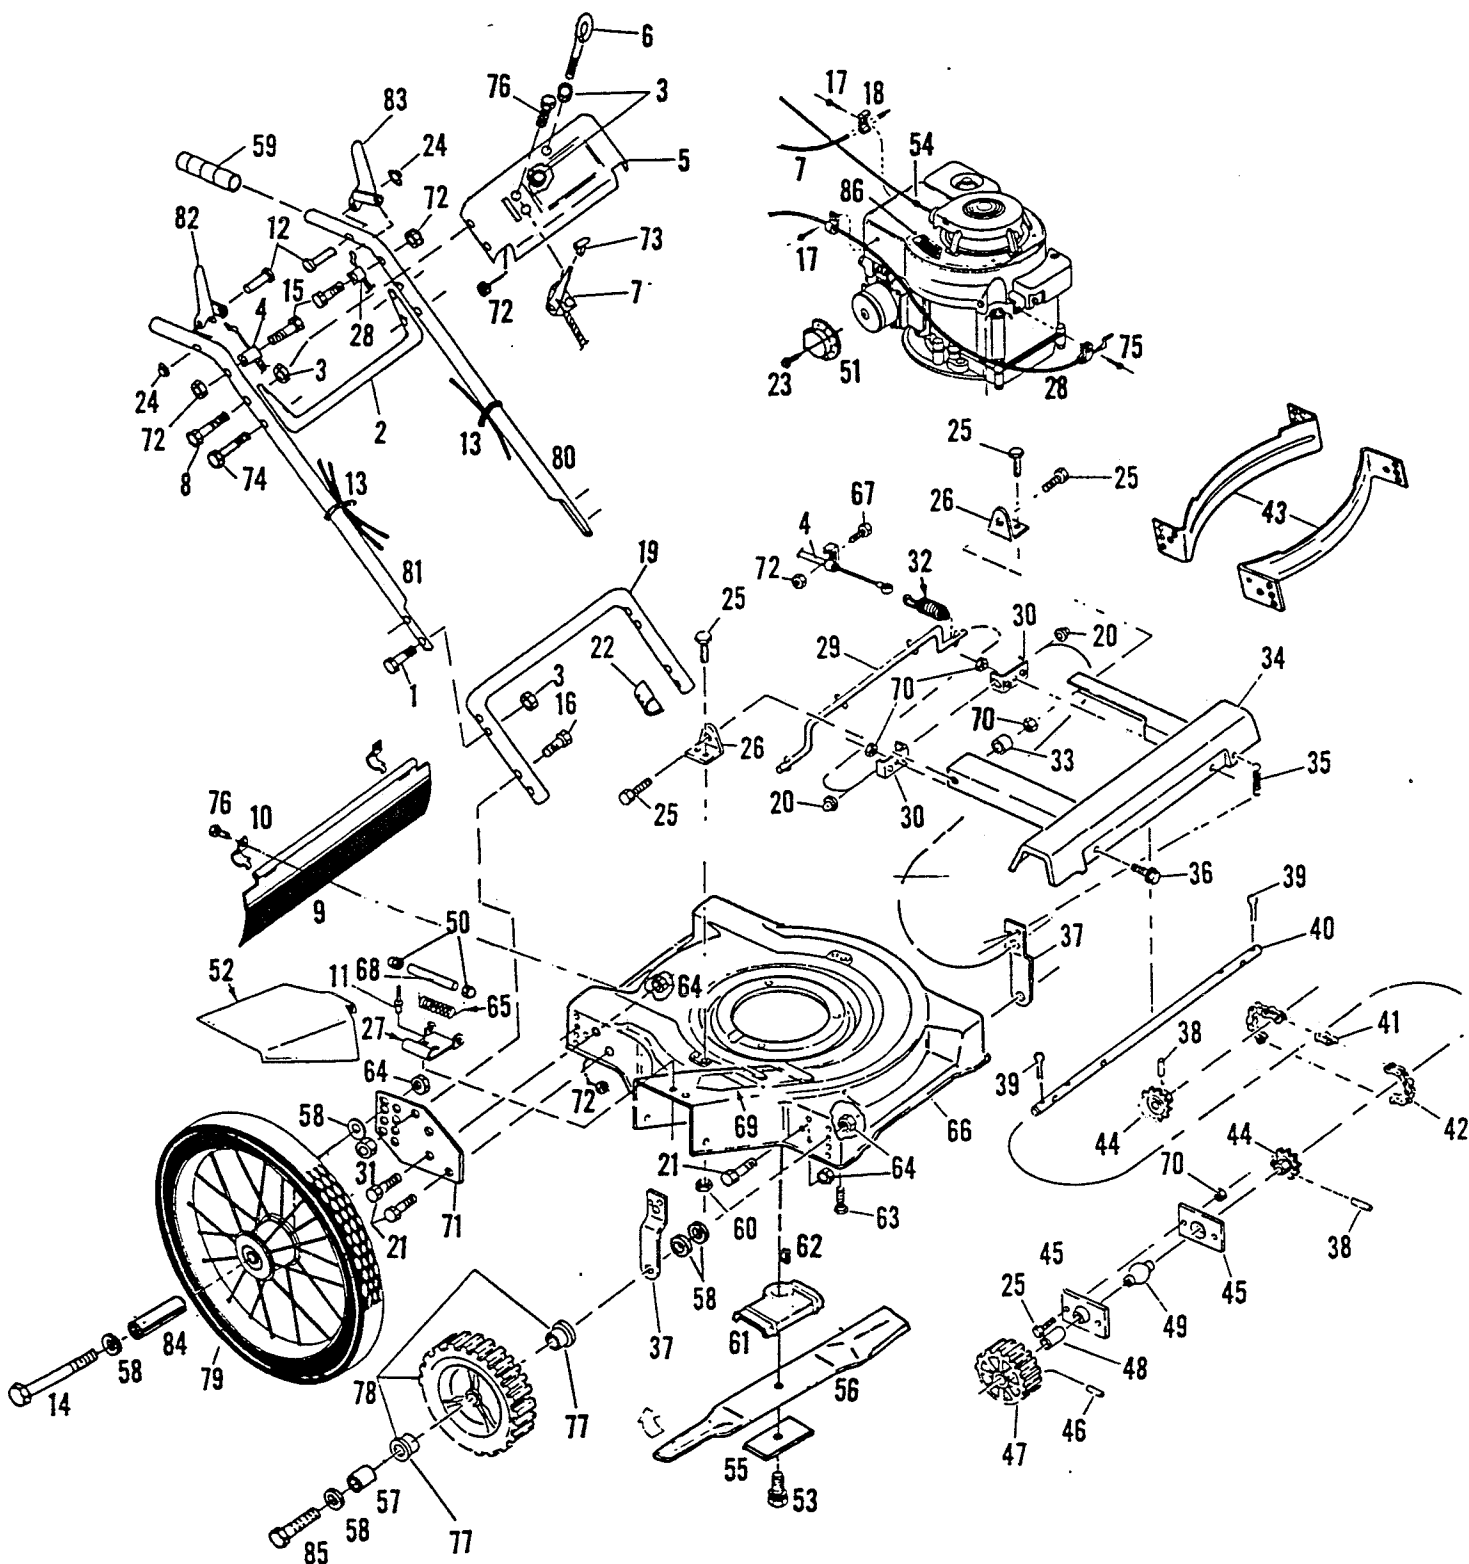

22" High Wheel Self Propelled Mower

811-0359A

(Cat. No. 811-4415A)

22" High Wheel Self Propelled Mower

811-0359A

(Cat. No. 811-4415A)

PARTS LIST

235077