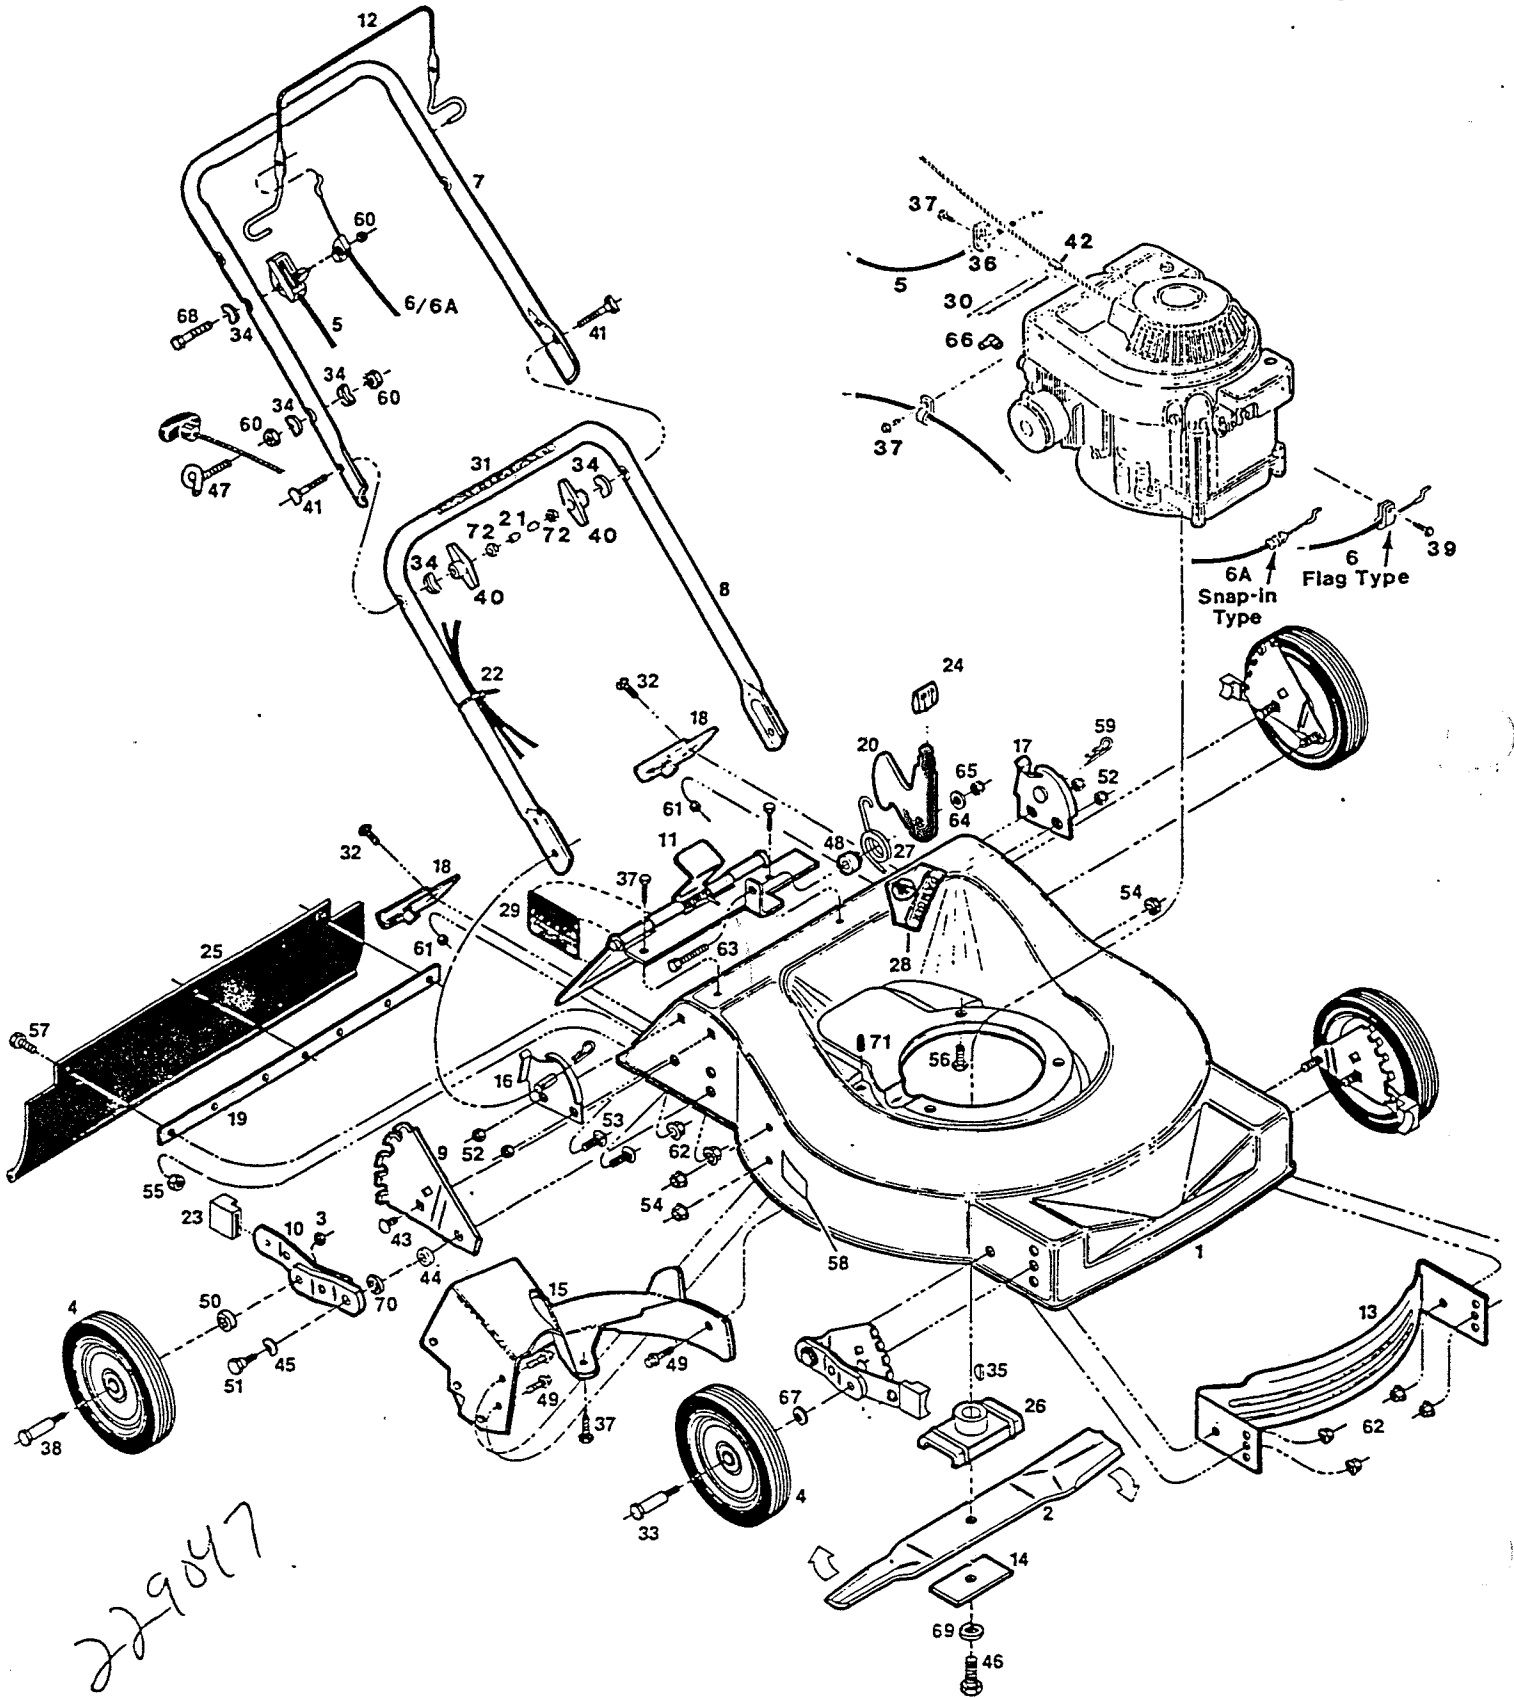

MODEL 81H
3.5 HP 21" Rear Bagging Mower
 Grass Catcher pictured on page 32

MODEL 81H
3.5 HP 21" Rear Bagging Mower
Grass Catcher pictured on page 32

Index No.	Part No.	Description	Index No.	Part No.	Description
1	013391	Deck 21" Rear	37		
2	030338	Blade 21" Offset	38	156158	Bolt - Wheel, Rear
3	715524	Locknut 3/8-16 Jam	39	151613	Bolt - Hex Head SEMS 10-32x3/8
4	498634	Wheel 8 x 1.75	40	113589	Wing Nut 5/16-18
5	051227	Control - Throttle	41	151936	Bolt - Curved Head 5/16-18x2-1/4
6	051482	Cable - Engine/Blade Control (flag type)	42	152074	Rope Stop
6A	052233	Cable - Engine/Blade Control (snap-in type)	43	152405	Bolt - Carriage 3/8-16 x 3/4
7	071076	Handle Upper	44	156182	Washer-Plastic-Height Adjuster
8	071449	Handle Lower	45	152421	Washer Spring - Height Adjuster
9	091249	Back Plate - Height Adjuster	46	157255	Bolt - Blade HX HD SEMS 3/8-24x1
10	091033	Wheel Arm Ass'y - Height Adjuster	47	152371	Rope Guide
11	013706	Door Assembly	48	152637	Spacer - Catcher Latch
12	106880	Bail - Engine/Blade Control	49	156851	Bolt - Hex Shaved Head 1/4-20 x 3/8
13	105825	Baffle - Front	50	152686	Spacer - Rear Wheel
14	106005	Blade Washer	51	156125	Shoulder Bolt - Height Adjuster
15	085100	Baffle Assembly	52	310151	Locknut - 5/16-18 Nylock Insert
16	097162	Handle Bracket - Right Hand	53	450346	Bolt - Hex 5/16 x 18 x 3/4
17	097170	Handle Bracket - Left Hand	54	451419	Nut - 1/4-20 Top Lock Flange
18	109546	Catcher Frame Bracket	55	452318	Nut #10-24 Hex Nylon Insert
19	109496	Backing Strip - Trailing Shield	56	457168	Bolt - 3/8-16 x 7/8 Thread Forming
20	108324	Catcher Latch	57	458687	Bolt - #10-24 x 1/2
21	110064	Bolt Cap - Plastic	58	714170	Decal - Rating Plate
22	110379	Cable Tie	59	715011	Hairpin Cotter
23	112540	Plastic Tip - Height Adjuster	60	715037	Locknut 1/4-20 Keps
24	111724	Knob - Catcher Latch	61	715078	Locknut 1/4-20 Flange Whiz
25	111625	Trailing Shield - Plastic	62	451492	Nut 3/8-16 Top Lock
26	126466	Blade Adapter	63	715292	Bolt - Hex Head 1/4-20 x 1
27	133371	Torsion Spring - Catcher Latch	64	715300	Washer 1/4
28	143115	Decal - C.P.S.C. Danger	65	715508	Locknut 1/4-20 Top
29	002451	Decal - Door Warning	66	110833	Cover - Spark Plug
30	009415	Decal - Blade Warning	67	715607	Washer - Belleville
31	144899	Decal - Starting Instructions	68	153874	Bolt - 1/4-20 x 2-1/4 Hex
32	150011	Bolt - Carriage 1/4-20x5/8 Gr.5	69	156919	Lockwasher - 3/8
33	157420	Bolt - Wheel, Front	70	156877	Washer - 3/8 Hardened
34	150201	Washer - Curved 5/16	71	111856	Cap - Plastic
35	150276	Woodruff Key No. 6	72	310045	Nut - 5/16-18 Hex
36	150318	Cable Clamp			