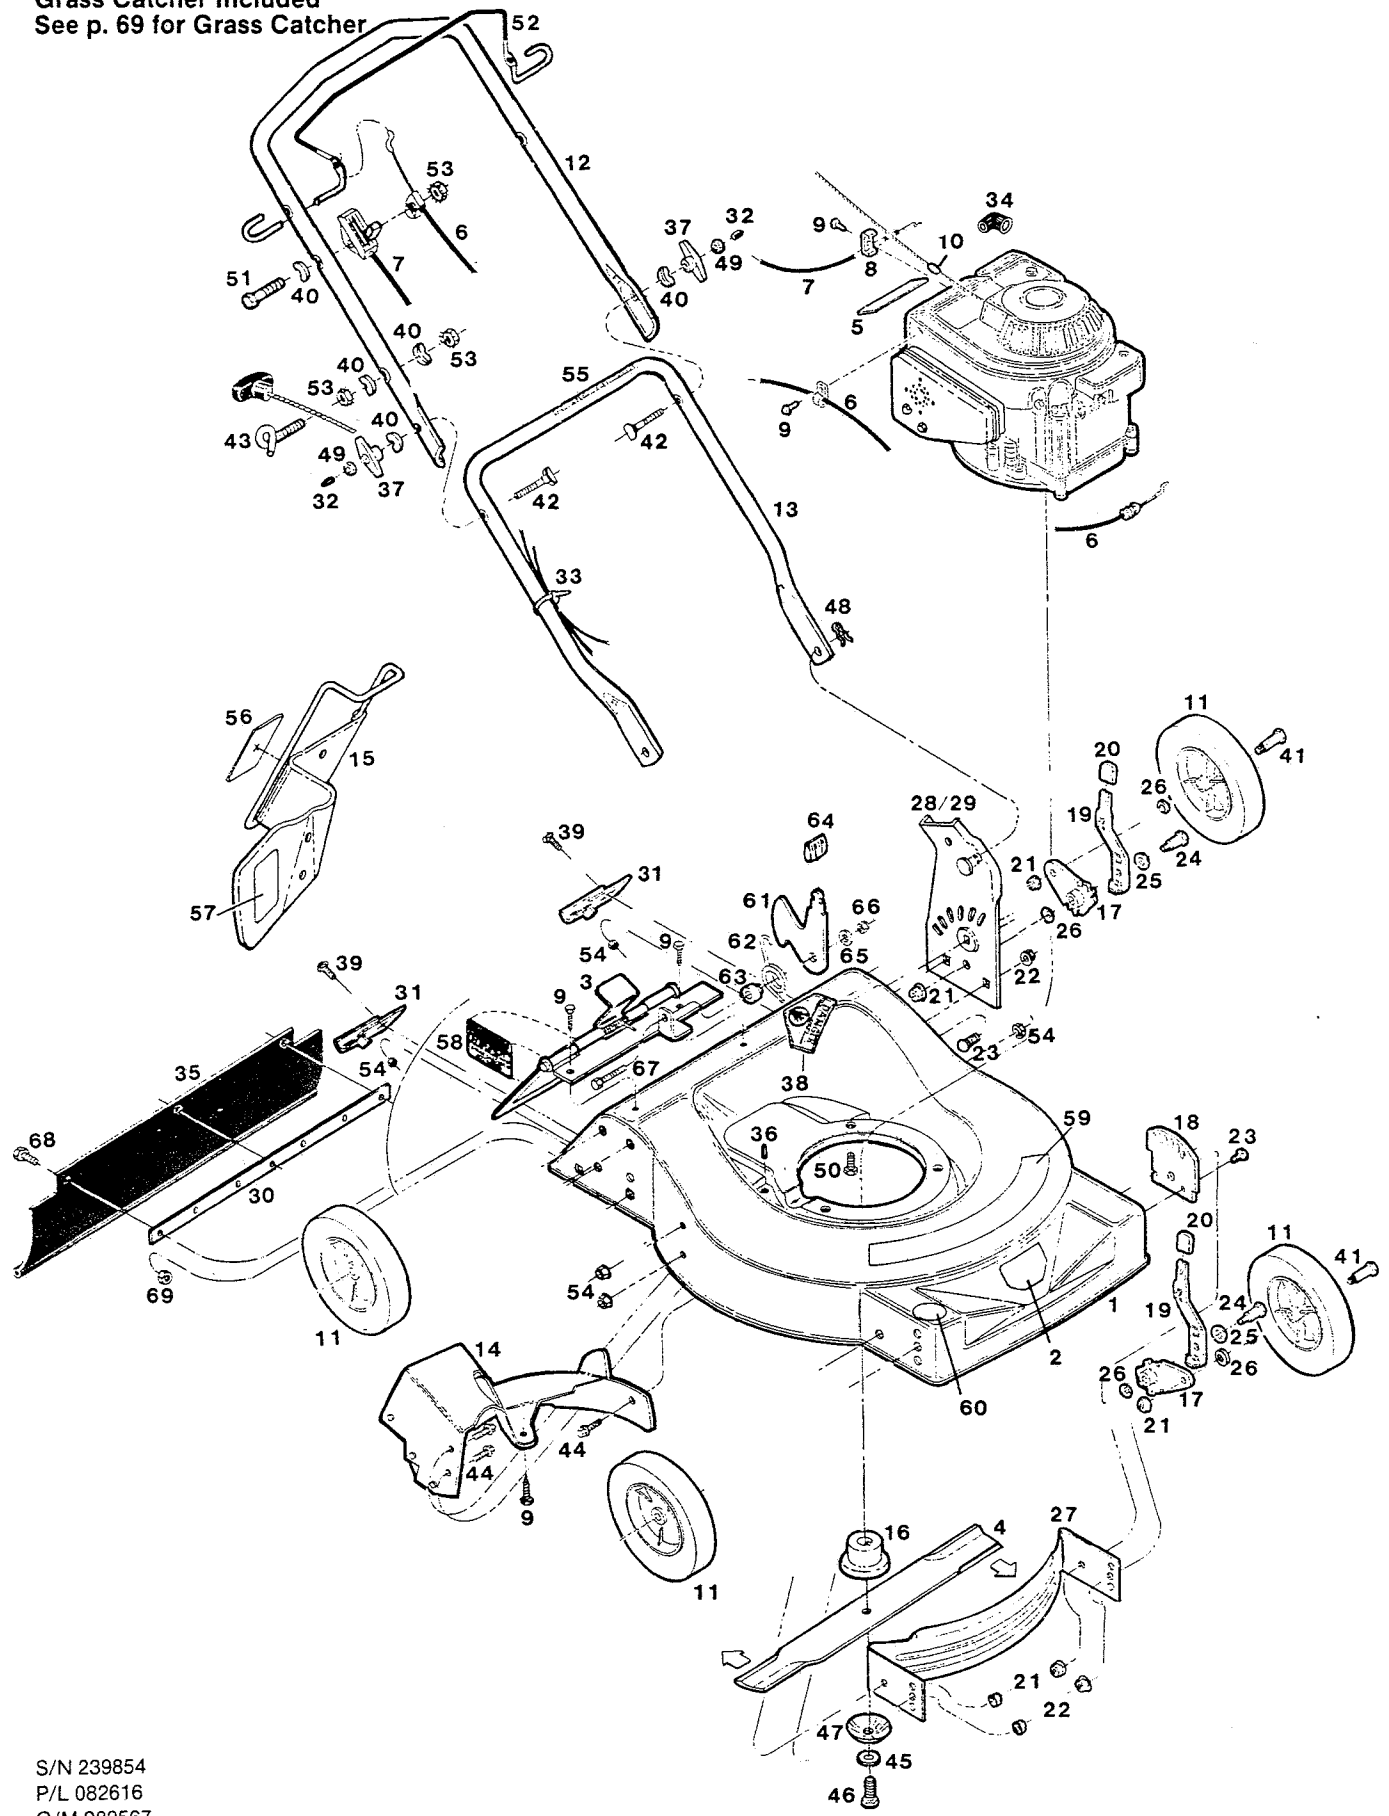

MODEL 81M
3.75 hp 21" Cut Rear-Bagging Mower
Grass Catcher Included
See p. 69 for Grass Catcher

S/N 239854
P/L 082616
O/M 082567
E/M 082689

MODEL 81M
3.75 hp 21" Cut Rear-Bagging Mower
Grass Catcher Included
See p. 69 for Grass Catcher

Index No.	Part No.	Description
1	023051	Deck 21"
2	001446	Decal 21"
3	013706	Door Assembly
4	031377	Blade 21"
5	009415	Decal - Blade Warning
6	053057	Cable - Engine/Blade Control
7	053072	Control - Throttle
8	150318	Cable Clamp
9	150623	Screw - Metal #10 x 5/8
10	152074	Rope Stop
11	043158	Wheel 8 x 1.50 Plastic Dia.
12	073553	Handle - Upper
13	073437	Handle - Lower
14	094965	Baffle - Assembly
15	088211	Mulcher Plate Assembly
16	094933	Blade Adapter
17	091819	Wheel Arm
18	092775	Back Plate - Height Adjuster
19	092817	Lever - Setting Height Adjuster
20	114462	Plastic Tip - Height Adjuster
21	156406	Nut 3/8-16 - Flange Lock
22	157610	Nut 5/16-18 - Flange Lock
23	158907	Bolt - Carriage 5/16-18 x 5/8
24	164897	Shoulder Bolt - Height Adjuster
25	164020	Washer - Hardened
26	715607	Washer - Belleville
27	092825	Baffle - Front
28	092932	Bracket - Height Adjuster L.H.
29	092908	Bracket - Height Adjuster R.H.
30	109496	Backing Strip - Trailing Shield
31	109546	Bracket - Attachments
32	110064	Bolt Cap
33	110379	Cable Tie
34	110833	Boot - Spark Plug
35	111633	Trailing Shield - Plastic

Index No.	Part No.	Description
36	111856	Cap - Plastic
37	113589	Wing Knob
38	143115	Decal - C.P.S.C. Danger
39	150011	Bolt - Carriage 1/4-20 x 5/8 Gr. 5
40	150201	Washer - 5/16 Curved
41	166620	Shoulder Bolt - Wheel
42	151936	Bolt - Curved Hd. Crg. 5/16-18 x 5/8
43	152371	Eyebolt - Rope Guide
44	156851	Bolt - 1/4-20 x 3/8" Shaved Head
45	156877	Washer - 3/8 Hardened
46	157255	Bolt - 3/8-24 x 1-1/4 Gr. 8
47	164681	Washer - Blade Conical
48	164913	Hitch Pin
49	310045	Nut - 5/16-18 Hex
50	457168	Bolt - 3/8-16 x 7/8 Thread Forming
51	616094	Bolt - 1/4-20 x 2-1/2 Gr. 5
52	073573	Bail - Engine/Blade Control
53	715037	Locknut - 1/4-20 Keps
54	715078	Locknut - 1/4-20 Flange
55	799599	Decal - Starting Instructions
56	794735	Decal - Mulcher Warning
57	794743	Decal - Mulcher Plate Install
58	795039	Decal - Door Warning
59	798652	Decal - Lawn Chief
60	799056	Decal - 3 in 1 Convertible
61	108324	Latch - Attachments
62	133371	Torsion Spring - Latch
63	152637	Spacer - Latch
64	111724	Knob - Latch
65	462093	Washer 1/4"
66	715508	Nut 1/4-20 Top Lock
67	715292	Bolt - 1/4-20 x 1
68	458687	Bolt - #10-24 x 1/2
69	452318	Nut - #10-24 Nylon Insert

NOTE: PARTS ARE RIGHT OR LEFT HAND AS VIEWED FROM THE OPERATOR POSITION.
SPECIFICATIONS SUBJECT TO CHANGE WITHOUT PRIOR NOTICE.