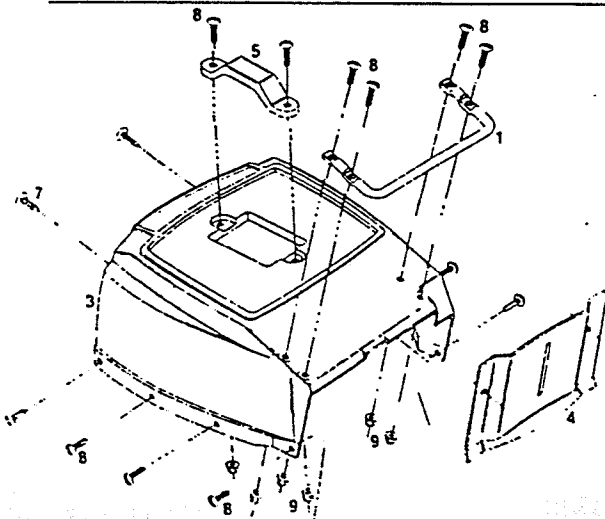

## Model 82C

Index Part			Index Part		
No.	No.	Description	No.	No.	Description
1	027987	Engine Shroud	40	150011	Bolt - Carriage ¼-20x¾ Gr.5
2	028951	Deck 21" - Rear Bagging	41	150060	Shoulder Bolt - Wheel Front
3	030338	Blade 21" Offset	42	150201	Washer - Curved 5/16
4	041111	Wheel 8 x 1.75	43	150276	Woodruff Key No. 6
5	050641	Control Throttle	44	150318	Cable Clamp
6	050682	Control Cable Engine/Blade*	45	150623	Screw-Hex Head Sheet Metal #10x¾
7	071159	Handle Upper	46	150730	Shoulder Bolt - Wheel Rear
8	071449	Handle Lower	47	151613	Bolt - Hex Head SEMS 10-32x¾
9	090589	Back Plate - Height Adjuster	48	151795	Wing Nut 5/16-18
10	090613	Setting Lever - Height Adjuster	49	151936	Bolt - Curved Head Crg 5/16-18x2¼
11	090712	Wheel Lever - Height Adjuster	50	152074	Rope Stop
12	104745	Control - Engine/Blade Crossbar*	51	152082	Shld Screw-Hex Hd Sheet Metal 8x¾
13	105825	Baffle - Front	52	152199	Screw-Phillips Sheet Metal SEMS 6x½
14	106005	Blade Washer 3"	53	152405	Bolt - Carriage ¾-16 x ¾
15	106930	Catcher Frame Bracket	54	152413	Washer-Plastic-Height Adjuster
16	107151	Trailing Shield Mounting Strip*	55	152421	Washer-Spring-Height Adjuster
17	107169	Catcher Latch	56	152496	Bolt - Blade Hex Hd. SEMS ¾-24x1
18	107284	Baffle - Rear Curved	57	152629	Rope Guide
19	107292	Baffle - Lower Chute	58	152637	Spacer - Catcher Latch
20	107300	Baffle - Upper Chute	59	152660	Bolt - Hex Washer Head ¼-20 x ½
21	106807	Handle Bracket - Right Hand	60	152686	Spacer - Rear Wheel
22	106815	Handle Bracket - Left Hand	61	153643	Shoulder Bolt - Height Adjuster
23	110064	Bolt Cap	62	310151	Locknut - 5/16 - 18 Nylock
24	110379	Cable Tie	63	313510	Bolt - Carriage 5/16-18 x ¾
25	110494	O-Ring Large-Oil Dip Stick	64	452318	Nut - #10-24 Hex Nylon Insert
26	111112	Oil Fill Tube-Oil Dip Stick	65	457168	Bolt - ¾-16x¾ Thread Forming
27	111120	O-Ring Small-Oil Dip Stick	66	458687	Bolt - Hex Head #10-24 x ½
28	111260	Plastic Tip - Height Adjuster	67	714170	Decal - Rating Plate
29	111625	Trailing Shield - Plastic*	68	715011	Hitch Pin #3
30	111724	Knob - Catcher Latch	69	715037	Locknut ¼-20 Keps
31	120014	Gas Gauge	70	715078	Nut - ¼-20 Flange Whiz
32	125237	Oil Dip Stick and Cap	71	715086	Locknut ¾-16 Top
33	126839	Door Assembly*	72	715276	Pop Rivet 1/8"
34	133140	Blade Adapter	73	715292	Bolt - Head ¼-20 x 1
35	133371	Torsion Spring - Catcher Latch	74	715300	Washer 1/4"
36	143115	Decal - C.P.S.C. Danger	75	715409	Washer - Spring-Wheel
37	144162	Decal - Door Caution	76	715417	Washer - 3/8 SAE
38	144204	Decal - Blade Warning	77	715508	Locknut 1/4-20 Top
39	144899	Decal - Starting Instructions	78	451419	Locknut ¼-20 Flanged Top