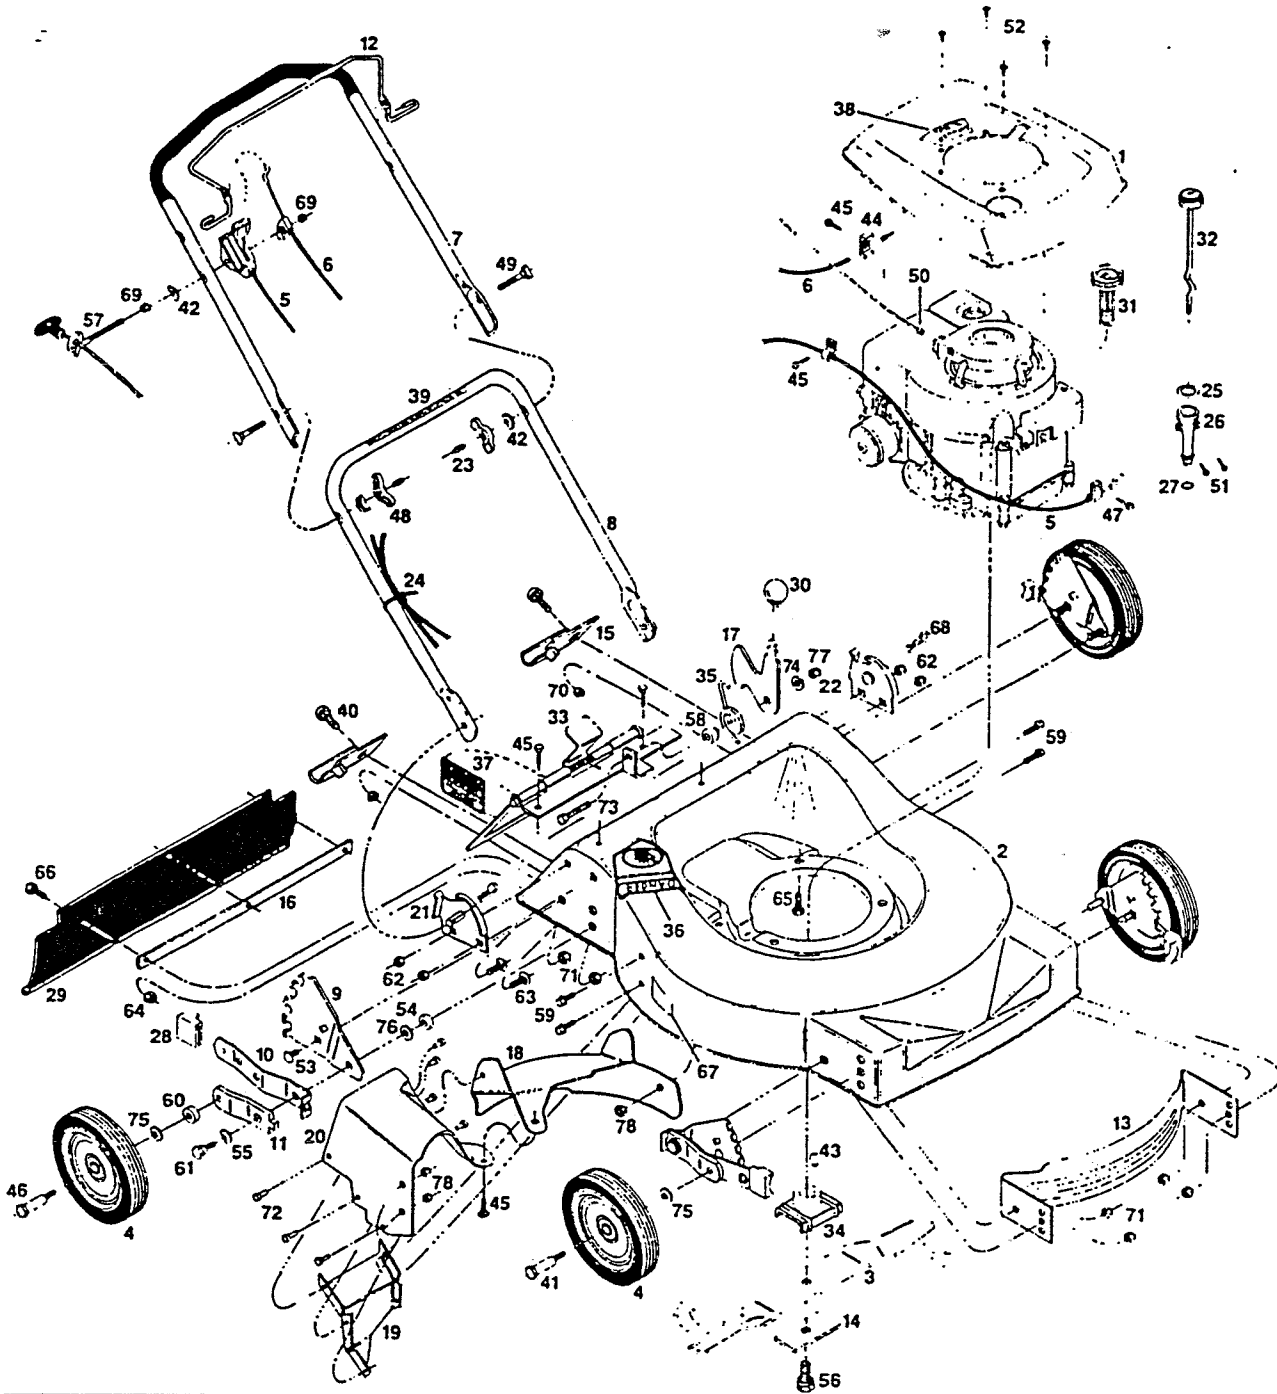

Model 82C
21" Rear Bagging Rotary Mower