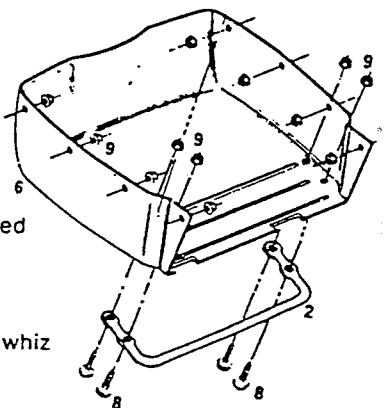

## Model 82C

Index Part			Index Part		
No.	No.	Description	No.	No.	Description
1	027987	Engine Shroud	40	150011	Bolt - Carriage ¼-20x¾ Gr.5
2	028951	Deck 21" - Rear Bagging	41	150060	Shoulder Bolt - Wheel Front
3	030338	Blade 21" Offset	42	150201	Washer - Curved 5/16
4	041111	Wheel 8 x 1.75	43	150276	Woodruff Key No. 6
5	050641	Control Throttle	44	150318	Cable Clamp
6	050682	Control Cable Engine/Blade*	45	150623	Screw-Hex Head Sheet Metal #10x¾
7	071159	Handle Upper	46	150730	Shoulder Bolt - Wheel Rear
8	071449	Handle Lower	47	151613	Bolt - Hex Head SEMS 10-32x¾
9	090589	Back Plate - Height Adjuster	48	151795	Wing Nut 5/16-18
10	090613	Setting Lever - Height Adjuster	49	151936	Bolt - Curved Head Crg 5/16-18x2¼
11	090712	Wheel Lever - Height Adjuster	50	152074	Rope Stop
12	104745	Control - Engine/Blade Crossbar*	51	152082	Shld Screw-Hex Hd Sheet Metal 8x¾
13	105825	Baffle - Front	52	152199	Screw-Phillips Sheet Metal SEMS 6x½
14	106005	Blade Washer 3"	53	152405	Bolt - Carriage ¾-16 x ¾
15	106930	Catcher Frame Bracket	54	152413	Washer-Plastic-Height Adjuster
16	107151	Trailing Shield Mounting Strip*	55	152421	Washer-Spring-Height Adjuster
17	107169	Catcher Latch	56	152496	Bolt - Blade Hex Hd. SEMS ¾-24x1
18	107284	Baffle - Rear Curved	57	152629	Rope Guide
19	107292	Baffle - Lower Chute	58	152637	Spacer - Catcher Latch
20	107300	Baffle - Upper Chute	59	152660	Bolt - Hex Washer Head ¼-20 x ½
21	106807	Handle Bracket - Right Hand	60	152686	Spacer - Rear Wheel
22	106815	Handle Bracket - Left Hand	61	153643	Shoulder Bolt - Height Adjuster
23	110064	Bolt Cap	62	310151	Locknut - 5/16 - 18 Nylock
24	110379	Cable Tie	63	313510	Bolt - Carriage 5/16-18 x ¾
25	110494	O-Ring Large-Oil Dip Stick	64	452318	Nut - #10-24 Hex Nylon Insert
26	111112	Oil Fill Tube-Oil Dip Stick	65	457168	Bolt - ¾-16x¾ Thread Forming
27	111120	O-Ring Small-Oil Dip Stick	66	458687	Bolt - Hex Head #10-24 x ½
28	111260	Plastic Tip - Height Adjuster	67	714170	Decal - Rating Plate
29	111625	Trailing Shield - Plastic*	68	715011	Hitch Pin #3
30	111724	Knob - Catcher Latch	69	715037	Locknut ¼-20 Keps
31	120014	Gas Gauge	70	715078	Nut - ¼-20 Flange Whiz
32	125237	Oil Dip Stick and Cap	71	715086	Locknut ¾-16 Top
33	126839	Door Assembly*	72	715276	Pop Rivet 1/8"
34	133140	Blade Adapter	73	715292	Bolt - Head ¼-20 x 1
35	133371	Torsion Spring - Catcher Latch	74	715300	Washer 1/4"
36	143115	Decal - C.P.S.C. Danger	75	715409	Washer - Spring-Wheel
37	144162	Decal - Door Caution	76	715417	Washer - 3/8 SAE
38	144204	Decal - Blade Warning	77	715508	Locknut 1/4-20 Top
39	144899	Decal - Starting Instructions	78	451419	Locknut ¼-20 Flanged Top